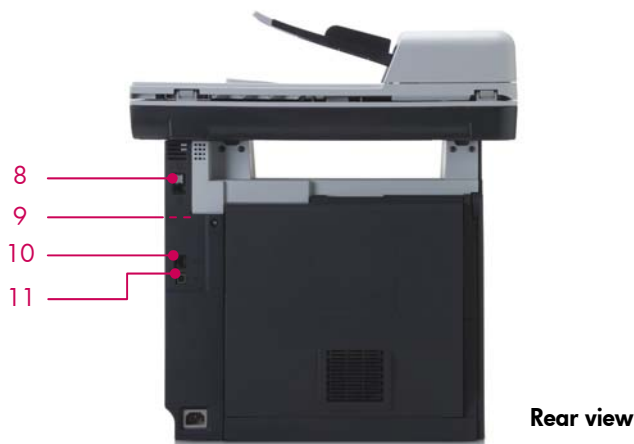

HP Color LaserJet CM2320 MFP series

1. 1 50-sheet ADF for hands-free copying, scanning, and faxing
2. 2 Intuitive color graphical display with fax, copy, and scan keys, a built-in help function, and photo preview
3. 3 150-sheet output bin
4. 4 One-door access to the preinstalled, easy-to-replace Original HP print cartridges with HP ColorSphere toner
5. 5 50-sheet multipurpose tray for convenient use of specialty papers
6. 6 250-sheet input tray 2 with the option to add a 250-sheet input tray 3 for a maximum input capacity of 550 sheets
7. 7 Color flatbed scanner with LED illumination
8. 8 RJ-11 fax ports
9. 9 A powerful 450 MHz processor and 160 MB memory, expandable to 416 MB
10. 10 Built-in Ethernet/Fast Ethernet networking
11. 11 Hi-Speed USB 2.0 port

HP Color LaserJet CM2320nf MFP shown. CM2320fxi model, with automatic two-sided printing and copying, photo memory card slots and additional 250-sheet input tray, shown in "Series at a glance" table below.

Series at a glance

Part number	CM2320n	CM2320nf	CM2320fxi
50-sheet ADF, 50-sheet multipurpose tray 1, and 250-sheet input tray 2	✓	✓	✓
250-sheet input tray 3	Optional	Optional	✓
Color printing, scanning, and copying	✓	✓	✓
Built-in Ethernet/Fast Ethernet networking	✓	✓	✓
Fax (including FaxTel and private receive)	Not available	✓	✓
Color graphical display	Not available	✓	✓
Two-sided printing and copying	Manual	Manual	Automatic
Photo memory card slots	Not available	Not available	✓
Scan to e-mail	PC assisted	Stand alone	Stand alone