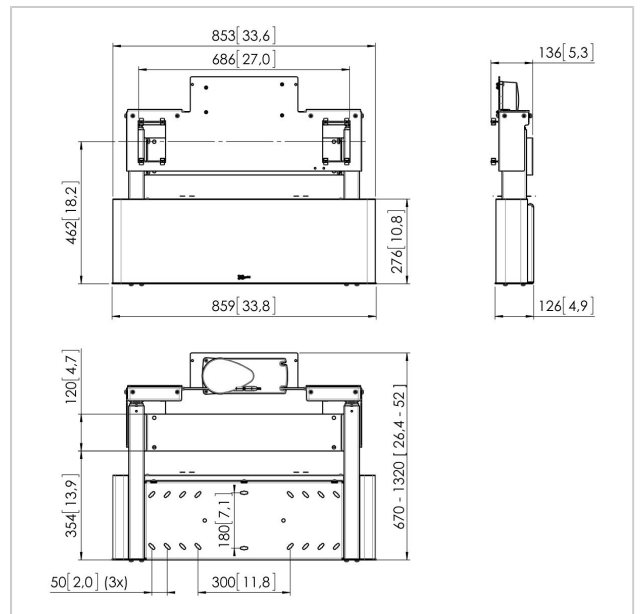

PFWE 7150 Display wall mount motorized

Article number (SKU) 7371504
 Colour Silver

Key Benefits

- Stylish high-end design
- Adjustable in height up to 65 cm
- Ergonomic
- Suitable for heavy displays

Interactive displays mounted to a wall need height adjustment for different length of users, especially in education but also in business use. As interactive displays are heavy, the Vogel's PFWE 7150 is the perfect, stylish and ergonomic solution.

This motorized wall mount can be installed direct to the wall. For constructive weaker walls there are optional wall mount supports. Display adapter is not included, order necessary display bars (PFB 34xx) and display strips (PFS 3xxx).

PFWE 7150 Display wall mount motorized

www.vogels.com

VOGEL'S HOLDING BV 2019 (c) All rights reserved.
Subject to printing errors, technical and price amendments.
Date: 2019-02-13

Specifications

Product type number	PFWE 7150
Article number (SKU)	7371504
Colour	Silver
EAN single box	8712285323607
Guarantee	5 years
Min. screen size (inch)	42
Max. screen size (inch)	86
Max. weight load (kg)	160
Motorized	True
Product group	Motorized wall mount module
Remote controlled	Yes
Travel	650
Product line	Connect-it