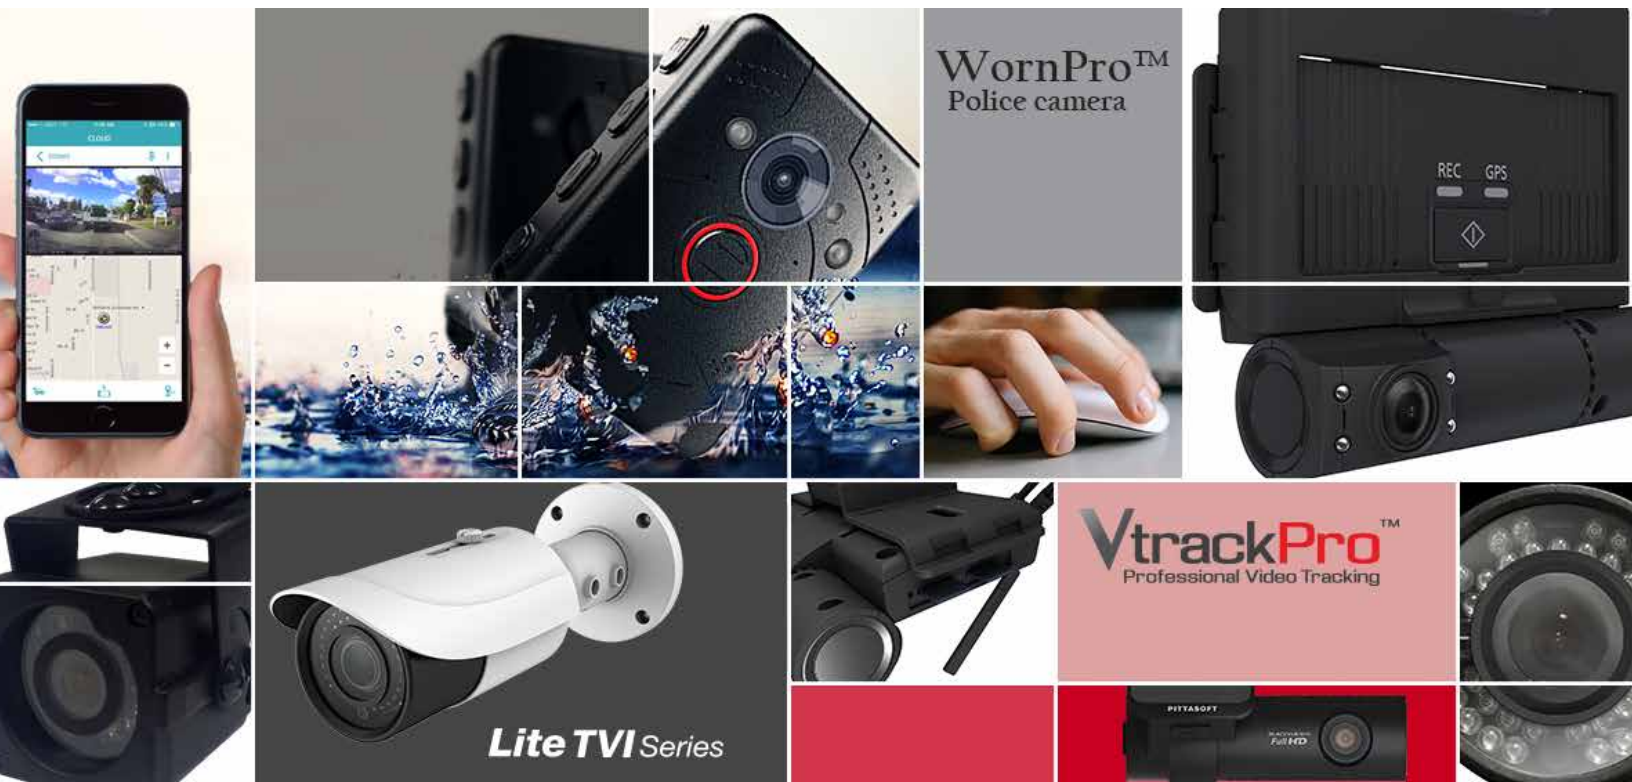

PRODUCT GUIDE 2016