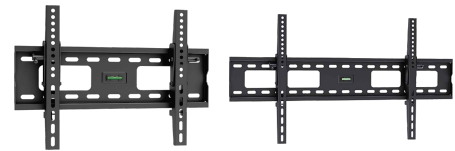

-10°~0° tilt, Mounting profile:
46mm/1.8", 165lbs

Flat	2 arms	13" - 42"	37" - 70"	23" - 55"	37" - 70"
LM-W12FL	LM-W12A2	LM-CS14T	LM-CS37T	LM-WL25T	LM-WL37T