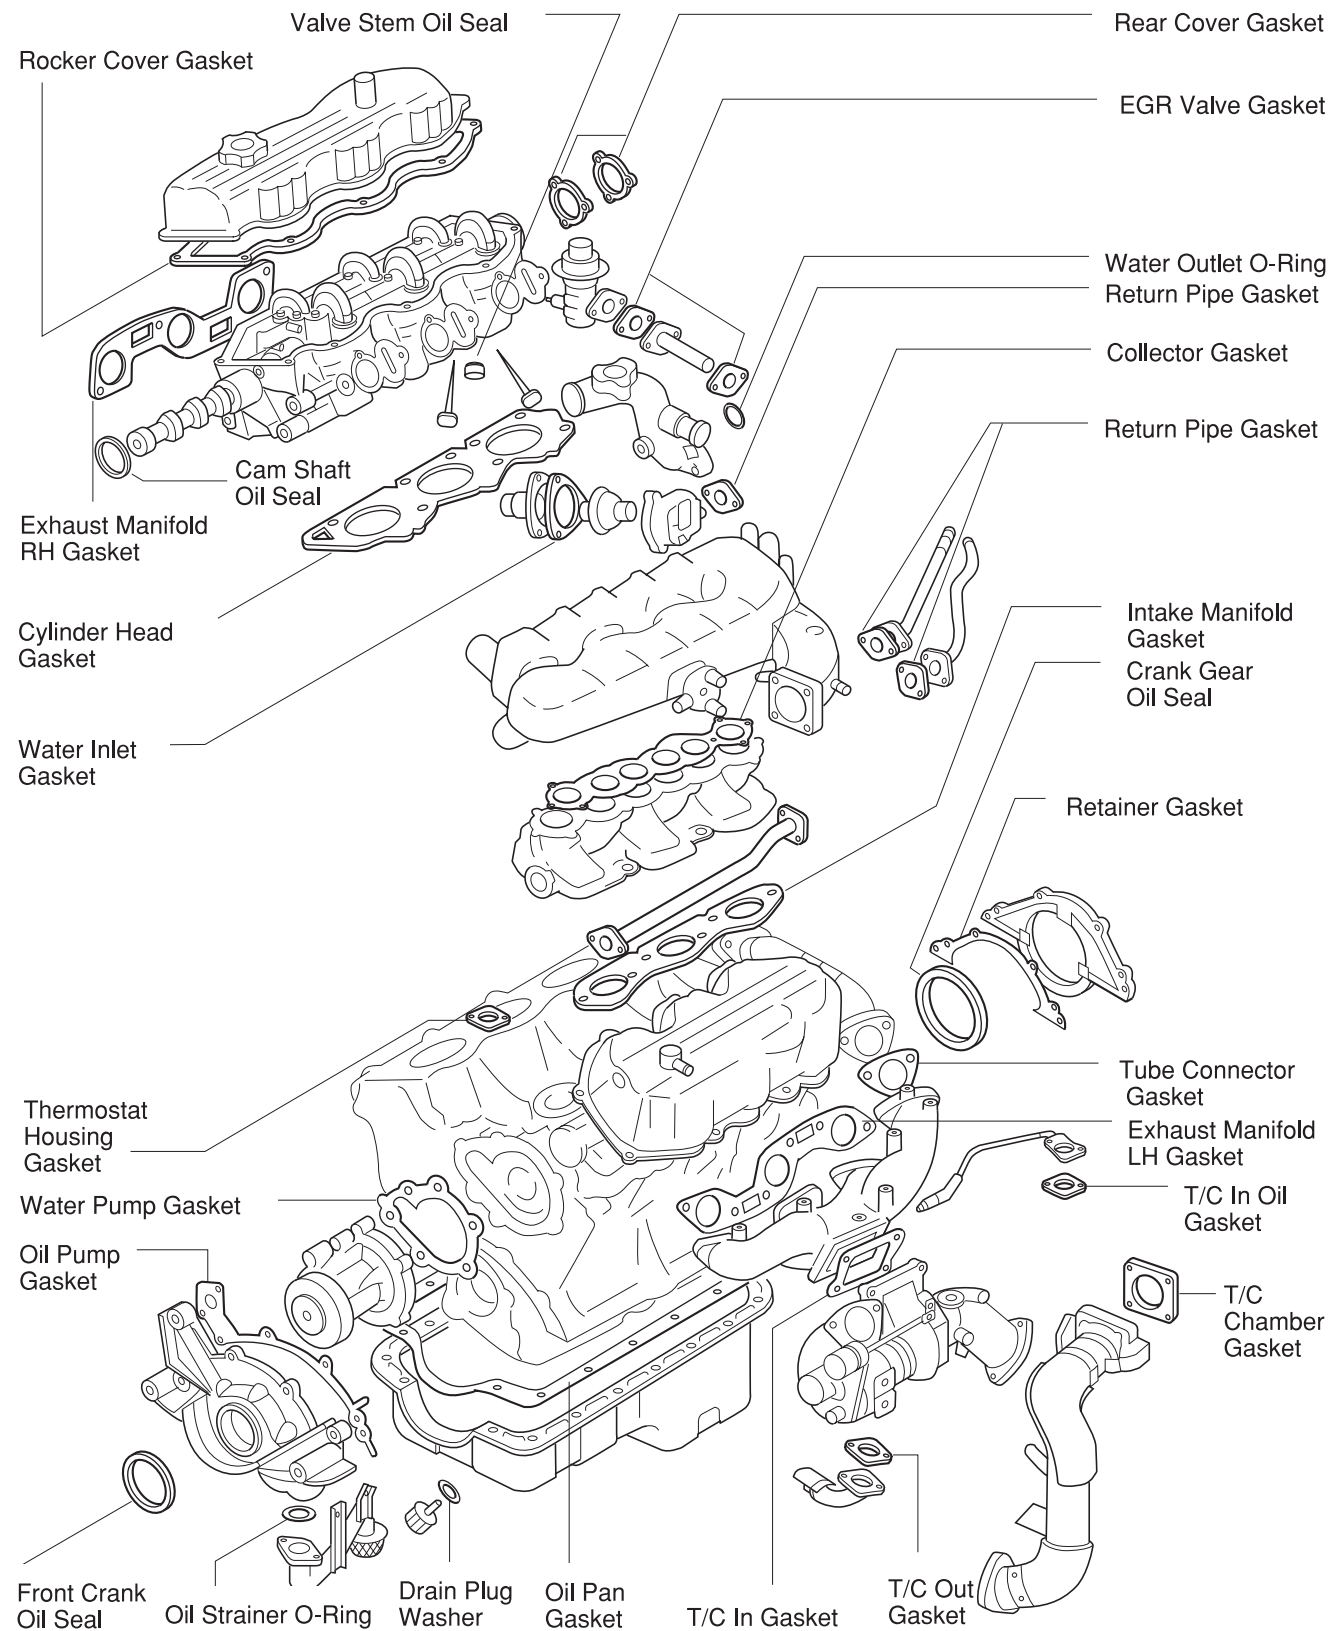

Gaskets used in automobile engine

How to use this catalog

The Contents of **Stone** gasket sets may differ from those of O.E. service sets, as **Stone** may contain extra gaskets and seals for wider application to different engine versions and vehicle models, and for complete engine service work with one set.

Stone reserves the right to change the contents of the gasket sets, the material of each component and the price, with or without prior notice.

Only represented **vehicle models** are listed.

Year application is based on model years for Japanese market.

	F23A1	1998~	JFS-40200	JHS-40200	JLS-40200
1	ACURA 2253cc, SOHC VTEC YA3		★○	★○	○
				06110-PAA-A00	06111-PAA-A00

STONE NUMBER

Only a **representing** or most up-to-dated part number is nominated.

● The following symbols are used against certain sets;

★: Denotes sets containing valve stem seals.

○: Denotes sets containing engine oil seals.

Mark ○ in the Head Set Column denotes sets containing camshaft oil seal.

Note: "Crankshaft front oil seal" might be included according to the model.

● In this catalog, popular gaskets and oil seals are listed but other gaskets and oil seals for all Japanese vehicles are also available.

● The representative models are listed in application column.

Stone Number

What prefix or digit in Stone numbers means:

Change design, materials, contents, etc.

JOO-XXXXX-X

JFS—Full Set Gasket JHS—Head Set Gasket JLS—Lower Set Gasket JVS—Valve Cover Set Gasket JMS—Manifold Set Gasket JA—Cylinder Head Gasket JB—Exhaust Manifold Gasket — Intake Manifold Gasket — Exhaust Pipe Gasket JC—Valve Rocker Cover Gasket JD—Oil Pan Gasket JE—Cylinder Side Cover Gasket JF—Valve Stem Seals, Oil Seals JG, JH, JK—Other Gasket	Name of Car Maker 0—NISSAN 1—TOYOTA 2—MAZDA 3—MITSUBISHI MITSUBISHI DIESEL(FUSO) 4—HONDA 5—SUBARU 6—ISUZU 7—UD TRUCKS(NISSAN DIESEL) 8—DAIHATSU 9—HINO A—SUZUKI C—HYUNDAI D—GM KOREA(DAEWOO) E—KIA