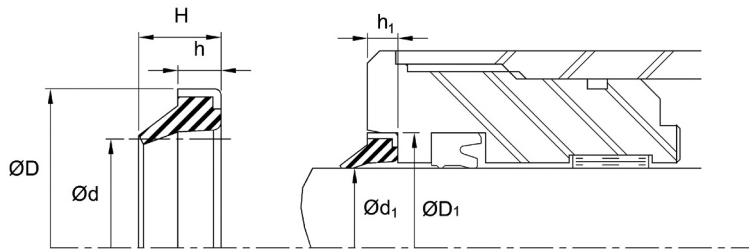

WN - Rod Wipers Nitrile/Steel

Temperature: -40/212F [-40/100C]

Pressure: N/A

Ref.Number	Rod diameter		Nominal Seal Dimensions				Housing Dimensions						$		
	Tol.		d	D	h	H	D1	Tol.	D2	Tol.	h1	Tol.		H1	Tol.
W006012050WN	6.00	+0.00 / -0.04	6.00	12.00	5.00	8.00	12.00	+0.02 / -0.00			5.00	+0.50 / -0.00		1.66	
W006013030WN	6.00	+0.00 / -0.04	6.00	13.00	3.00	4.50	13.00	+0.02 / -0.00			3.00	+0.50 / -0.00		1.66	
W006013040WN	6.00	+0.00 / -0.04	6.00	13.00	4.00	6.00	13.00	+0.02 / -0.00			4.00	+0.50 / -0.00		1.66	
W006014050WN	6.00	+0.00 / -0.04	6.00	14.00	5.00	8.00	14.00	+0.02 / -0.00			5.00	+0.50 / -0.00		1.66	
W008014033WN	8.00	+0.00 / -0.04	8.00	14.00	3.30	5.00	14.00	+0.02 / -0.00			3.30	+0.50 / -0.00		1.66	
W008015030WN	8.00	+0.00 / -0.04	8.00	15.00	3.00	4.50	15.00	+0.02 / -0.00			3.00	+0.50 / -0.00		1.66	
W008018060WN	8.00	+0.00 / -0.04	8.00	18.00	6.00	9.00	18.00	+0.02 / -0.00			6.00	+0.50 / -0.00		1.66	
W008022030WN	8.00	+0.00 / -0.04	8.00	22.00	3.00	4.50	22.00	+0.03 / -0.00			3.00	+0.50 / -0.00		1.71	
W010016030WN	10.00	+0.00 / -0.04	10.00	16.00	3.00	4.50	16.00	+0.02 / -0.00			3.00	+0.50 / -0.00		1.49	

*: GENERALLY NOT STOCKED BUT AVAILABLE - CHECK WITH C/SER