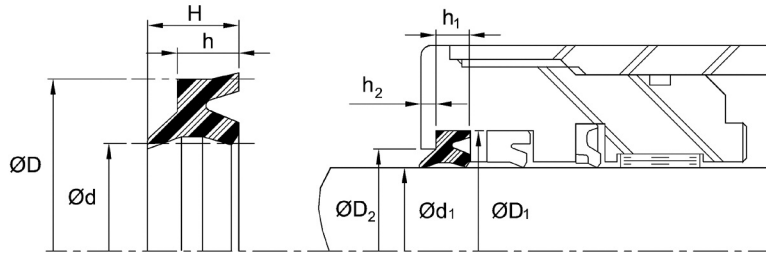

Seal Source Inc.

METRIC SIZE
ROD WIPERS

WG - Rod Wipers Polyurethane AU 92A

Temperature: -31/185F [-35/85C]

Pressure: N/A