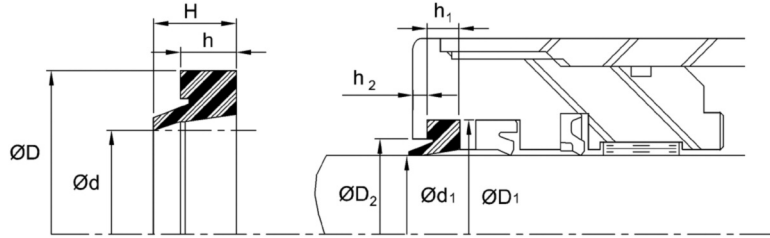

Seal Source Inc.

METRIC SIZE
ROD WIPERS

WF - Rod Wipers Polyurethane AU 94A

Temperature: -31/212F [-35/100C]

Pressure: N/A