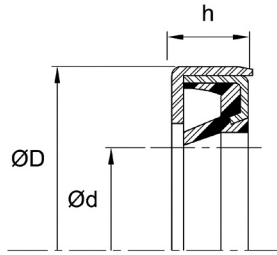

Seal Source Inc.

METRIC SIZE
ROD WIPERS

WT - Pin Wipers Polyurethane/Steel

Temperature: -31/212F [-35/100C]

Pressure: N/A