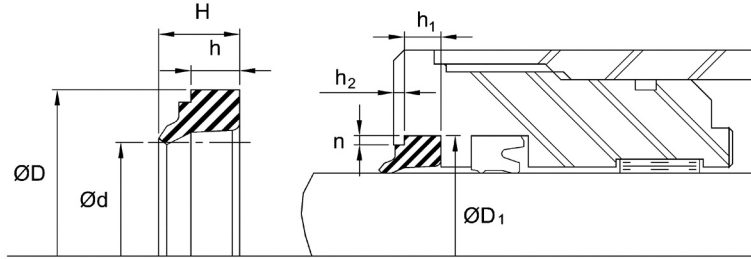

WA/N - Rod Wipers

Nitrile NBR 90A

Temperature: -40/212F [-40/100C]

Pressure: N/A