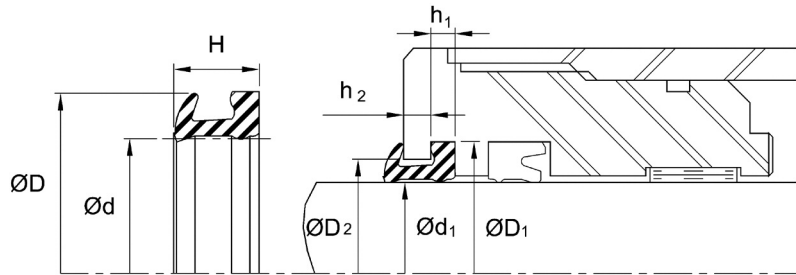

WJ SERIES - NBR 90A

Ref.Number	Rod diameter	Nominal Seal Dimensions				Housing Dimensions					$				
	Tol.	d	D	h	H	D1	Tol.	D2	Tol.	h1		Tol.	h2	Tol.	
W660676030WJ*	660.00	+0.00 / -0.13	660.00	676.10	3.05	9.00	675.00	+0.40 / -0.00	667.00	+0.40 / -0.00	3.15	+0.10 / -0.00	6.00	+0.20 / -0.20	O/R

WM - Rod Wiper Hythane

Temperature: -4/212F [-20/100C]

Pressure: N/A