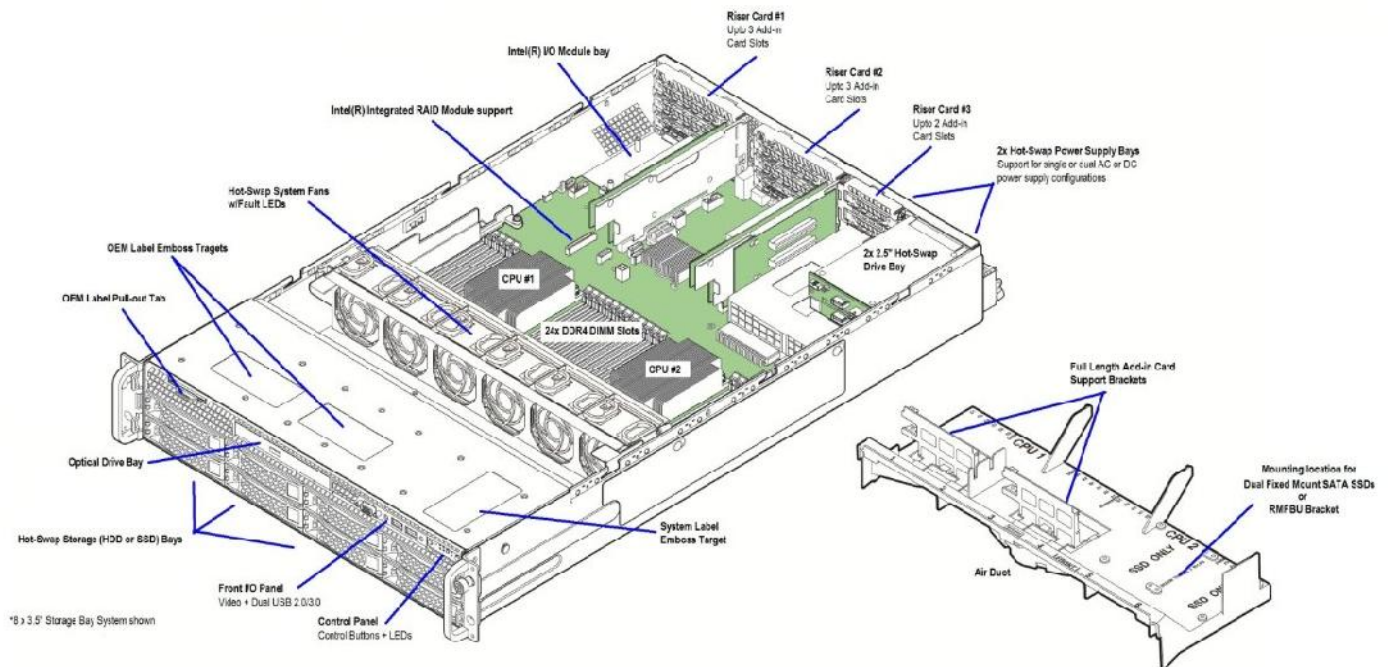

Overview Diagram: