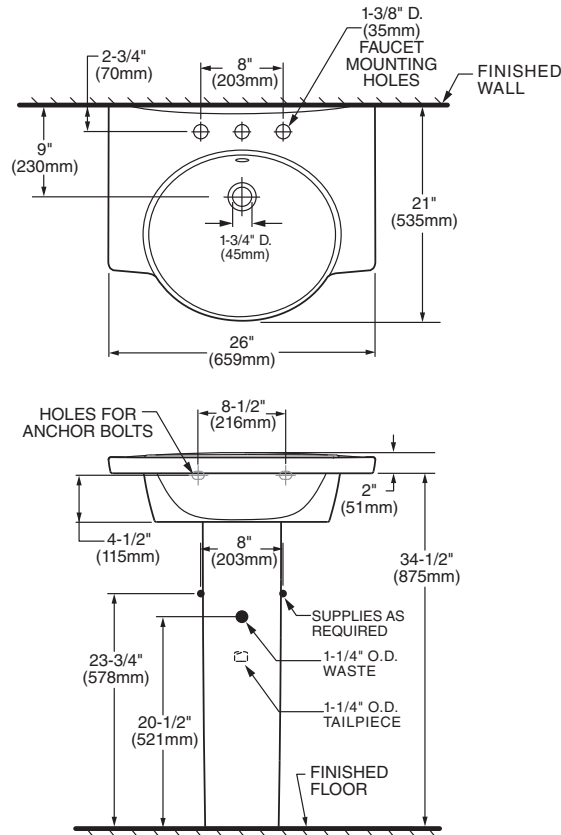

Nominal Dimensions:

26" x 21" x 36-1/2"
(659mm x 535mm x 926mm)
Open Back Pedestal

Bowl Inside Dimensions:

18-1/4" (464mm) wide
15-3/4" (401mm) front to back
5-1/2" (140mm) depth

Pedestal Lavatory Colors:

White
001

Kit Components:

- ❖ **20000-01** Lavatory - center hole
- ❖ **20000-03** Lavatory - 8" center holes
- ❖ **21000** Pedestal base only

Optional Components:

- ❖ **84000** Chrome towel bars

Towel Bar Colors:

Chrome
002

ROUGH IN DIAGRAM SHOWN
ON REVERSE SIDE

Pedestals

NOTES:
 DIMENSIONS SHOWN FOR LOCATION OF SUPPLIES AND "P" TRAP ARE SUGGESTED.
 PROVIDE SUITABLE REINFORCEMENT FOR ALL WALL SUPPORTS.
 PEDESTAL ANCHORING SCREWS NOT INCLUDED.
 FITTINGS NOT INCLUDED AND MUST BE ORDERED SEPARATELY.
 INSTALLATION INSTRUCTIONS SUPPLIED WITH LAVATORY.

IMPORTANT: Dimensions of fixtures are nominal and may vary within the range of tolerances established by applicable ASME standards. These measurements are subject to change or cancellation. No responsibility is assumed for use of superseded or voided pages.