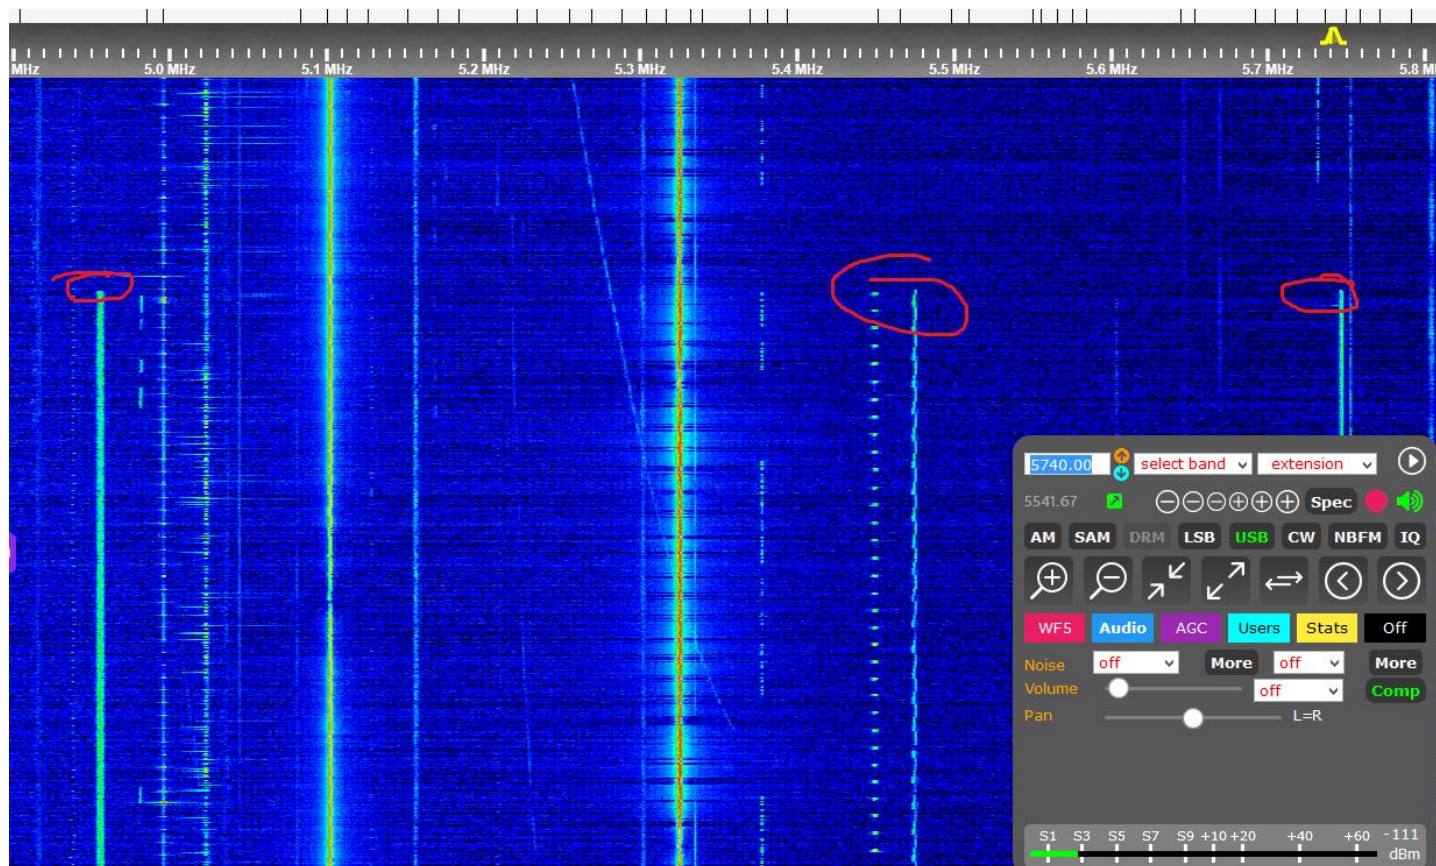

Freq.	Date	UTC	Code	Mode	Details
4625	01-10	1339	S28	USB	VZhCH 2170 2170 67078 56132 BOBKOWYJ 2914 8945 K
5779	05-10	1247	M32	CW	XXX XXX ANVF ANVF 79821 KARAKOWYJ 4369 8520 K (S28 morse channel)
5779	05-10	1400	M32	CW	XXX XXX ANVF ANVF 52473 KONOMAJYa 1117 3676 (S28 morse channel)
5779	26-10	1234	M32	CW	XXX XXX WVCH WVCH 48277 52253 ZACHITYWANIE 7817 9271 K (S28 morse channel)
4310	26-10	1419	---	USB	Vozduh Ohvat-98 86257 IMPORTYeR 2160 (Goose)
4310	27-10	1515	---	USB	Vozduh Ohvat-98 53172 STRATA 5510 7155 (Goose)
4310	28-10	1559	---	USB	Vozduh Ohvat-98 13681 YeZhINA 6511 1737 (Goose)
4310	28-10	1628	---	USB	Vozduh Ohvat-98 93135 SOHA 9874 6316 (Goose)

Southern District logs

Known stations of the Southern Military District

S30: The Pip (day 5448 / night 3756 kHz)

S32: The Squeaky Wheel (day 5473 / night 3828 kHz)

Vega (5372 kHz)

Baron-78 (day 3850 / night 4940 kHz)

4955/5448/5473/5747 kHz, 23-10, 1045 UTC

Transmitter hosting AT modem on 4955 kHz, Pip marker, Wheel marker and carrier on 5747 kHz fails. This happened again at 1230 UTC. At 1235 UTC Wheel marker failed again, however Pip did not fail nor did the AT modem on 4955 or carrier on 5747 kHz.

Notes from Gwraspe:

Gwraspe writes on 7 Oct: "Exciting times! Pip's CW channel night freq has been found by Danix whilst I was transcribing the voice channel at 1542z, I figured out where the CW I often hear in the background of the open microphone in Baron-78's TX room."

3386 kHz is the night frequency for Pip CW station found courtesy of Danix

27-10: Return of Bushlat-11 and also have deduced that S'6Zh XXX flash messages, given on WEGI frequency 5304cw, leads to 9RPN follow up flash on 5423cw – already knew both stations, but had not made this correlation until today. A new station with odd UZOR format message.