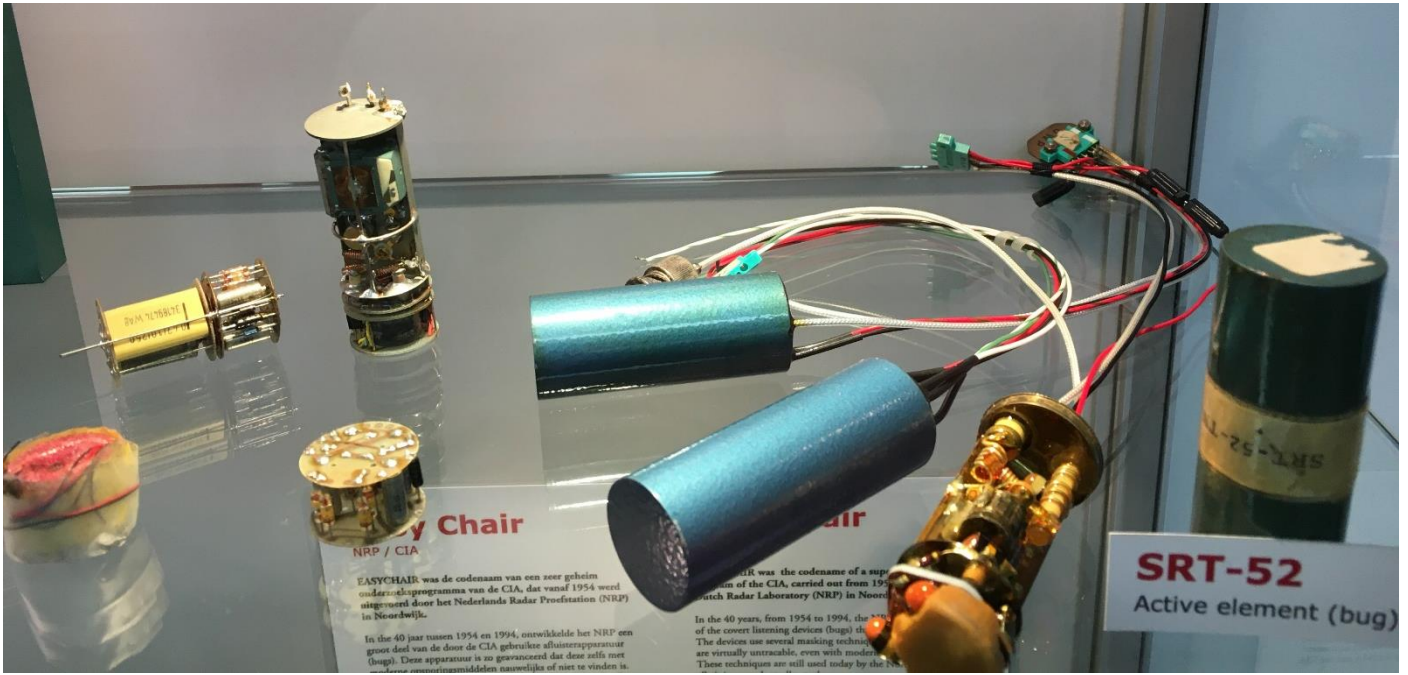

SECRET

COMMUNICATIONS 3

Bug detectors

Bug detectors

Geheimschreiber T52

Ecolex online/offline One-Time Tape (OTT) cipher machine

ENIGMA machines

Above: ENIGMA K machine and the KG-84 dedicated loop encryption device for digital data. Below: ENIGMA wheels

Above: ENIGMA machines. Below: Messempfänger zum Fernfeldmesser (measuring receiver)

WT 40 telegraphy device

East German radio set found inside a buried car battery

STASI bugs

An East German bug girdle with receiver in a suitcase. Below: UK bugs.