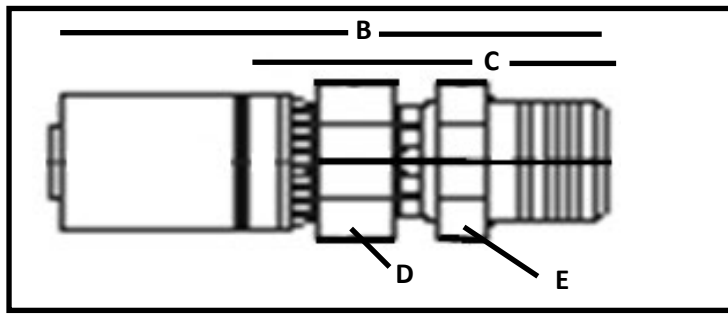

SWIVEL MALE ORB HYDRAULIC HOSE FITTINGS

WORLD AMERICAN® #	HOSE SIZE	B	C	D	E	THREAD
WAMBX-0404	1/4"	2.75"	1.50"	9/16"	11/16"	7/16" - 20
WAMBX-0406	1/4"	2.79"	1.53"	9/16"	3/4"	9/16" - 18
WAMBX-0606	3/8"	3.11"	1.64"	11/16"	3/4"	9/16" - 18
WAMBX-0608	3/8"	3.18"	1.62"	11/16"	15/16"	3/4" - 16
WAMBX-0808	1/2"	3.28"	2.03"	7/8"	15/16"	3/4" - 16
WAMBX-1212	3/4"	3.92"	2.34"	1 1/8"	1 1/8"	1 1/16" - 12
WAMBX-1616	1"	3.98"	2.25"	1 3/8"	1 1/2"	1 5/16" - 12