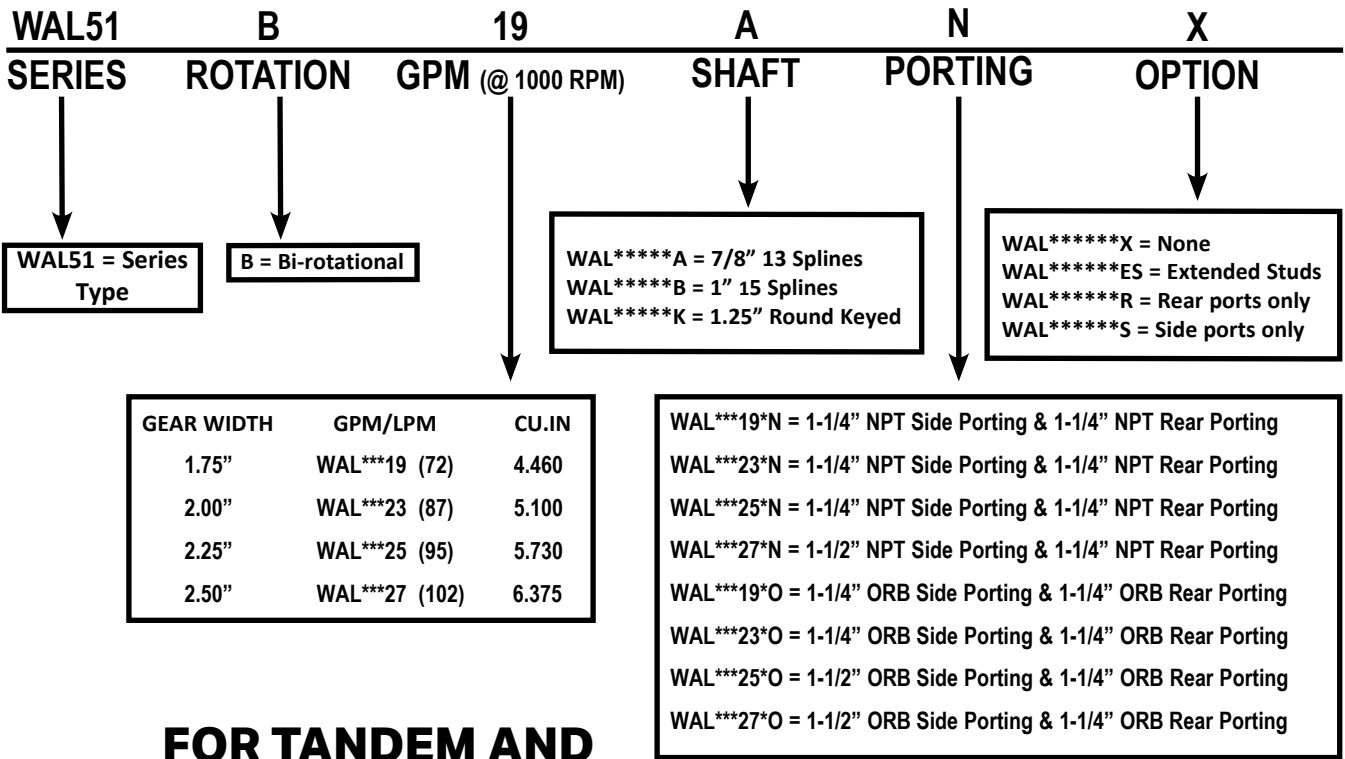

WAL51B SERIES UNIVERSAL GEAR PUMPS

FEATURES

- Replaces All Commercial® P50, P51 and Permco® 5100 Series Pumps
- Direct Replacement for the Muncie® ML Series Pumps
- Bi-Rotational
- Handles Pressures up to 3000 PSI
- Handles Speeds up to 3000 RPM
- Dual Porting Side and Rear
- Hi Flow Body Design for Increased Flow and Performance
- Lower Stocking Items

**FOR TANDEM AND
LARGER PUMPS
SEE PAGES 36-37**

NOTE: NPT - NATIONAL PIPE THREAD
ORB - O-RING BOSS

NOTE: PUMPS OVER 40LBS. MUST BE SUPPORTED WITH A BRACKET (SEE PAGE 30 FOR SUPPORT BRACKETS)