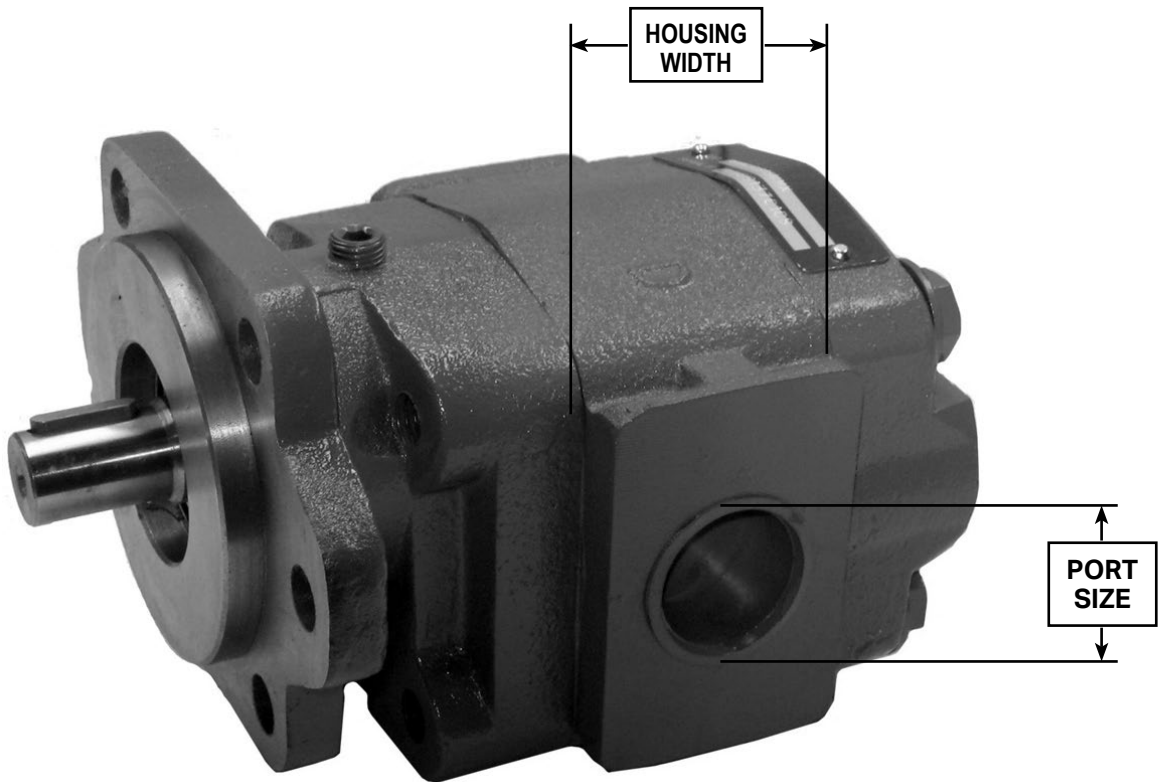

REPLACEMENT PUMP MEASUREMENTS

FRONT (fig. 1)
MAIN BODY DOWN,
FACING SHAFT

LEFT

RIGHT

BACK (fig. 2)

SIDE (fig. 3)

SIX BOLT CLUTCH SHIFT PTO: WAH6-MODEL

SIX BOLT CLUTCH SHIFT PTO: WAH6-MODEL