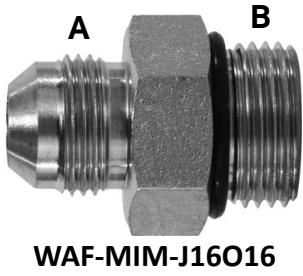

JIC MALE TO ORB MALE ADAPTERS

WORLD AMERICAN® #	SIDE A	SIDE B
WAF-MM-J04O04	04 JIC MALE	04 ORB MALE
WAF-MM-J04O06	04 JIC MALE	06 ORB MALE
WAF-MM-J04O08	04 JIC MALE	08 ORB MALE
WAF-MM-J05O05	05 JIC MALE	05 ORB MALE
WAF-MM-J06O04	06 JIC MALE	04 ORB MALE
WAF-MM-J06O06	06 JIC MALE	06 ORB MALE
WAF-MM-J06O08	06 JIC MALE	08 ORB MALE
WAF-MM-J08O06	08 JIC MALE	06 ORB MALE
WAF-MM-J08O08	08 JIC MALE	08 ORB MALE
WAF-MM-J08O12	08 JIC MALE	12 ORB MALE
WAF-MM-J12O08	12 JIC MALE	08 ORB MALE
WAF-MM-J12O12	12 JIC MALE	12 ORB MALE
WAF-MM-J12O16	12 JIC MALE	16 ORB MALE
WAF-MM-J16O12	16 JIC MALE	12 ORB MALE
WAF-MM-J16O16	16 JIC MALE	16 ORB MALE
WAF-MM-J16O20	16 JIC MALE	20 ORB MALE
WAF-MM-J20O20	20 JIC MALE	20 ORB MALE
WAF-MM-J20O24	20 JIC MALE	24 ORB MALE
WAF-MM-J24O32	24 JIC MALE	32 ORB MALE