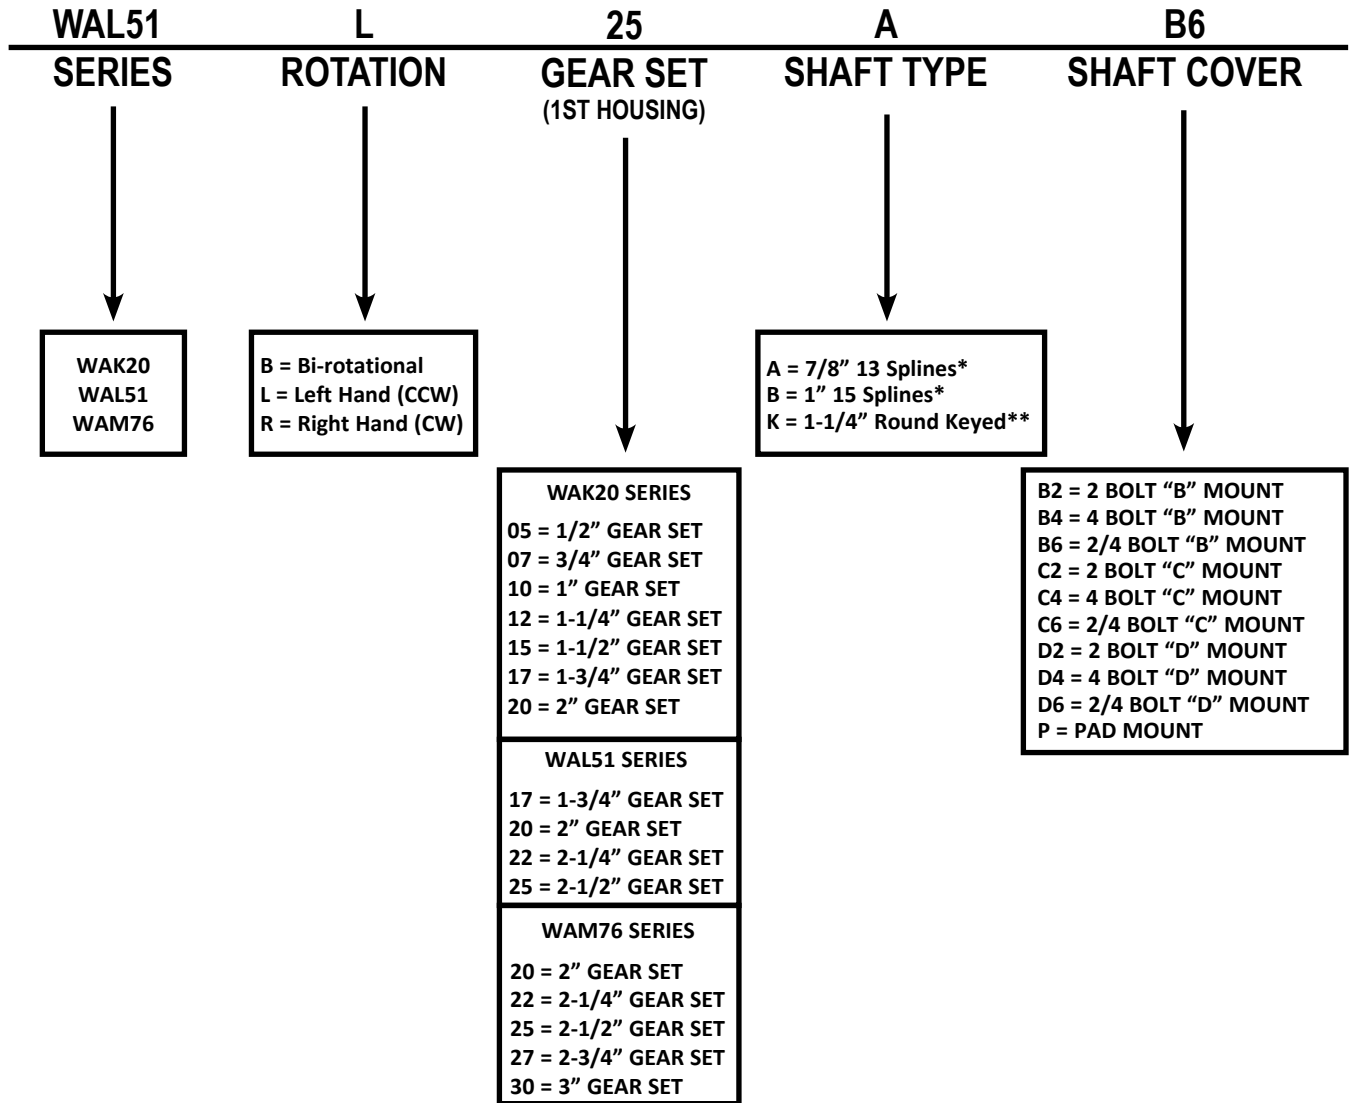

TANDEM OR LARGER GEAR PUMPS

NOTES:

* NOT AVAILABLE IN WAM76 SERIES

** WAK20 WILL HAVE A 1" SHAFT

NPT = NATIONAL PIPE THREAD

ORB = O-RING BOSS THREAD

SF = SPLIT FLANGE PORTING

NOT ALL SIZES ARE AVAILABLE FOR EVERY SERIES.

CUSTOM PORTING IS AVAILABLE AND WILL CHANGE THE PART NUMBER.

PUMPS OVER 40LBS. MUST BE SUPPORTED WITH A BRACKET (SEE PAGE 30 FOR SUPPORT BRACKETS)