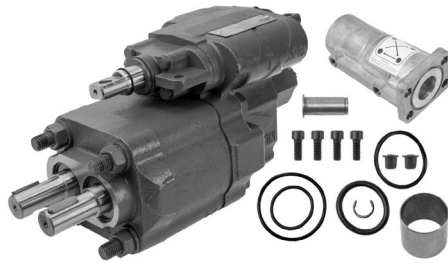

WAP101-25AS