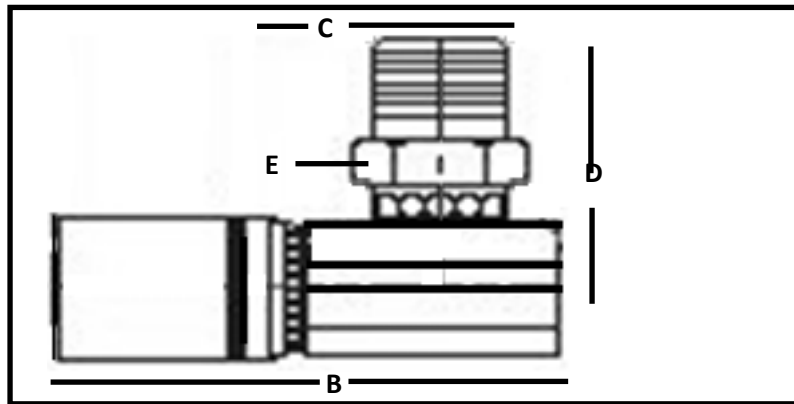

90 DEGREE SWIVEL NPT FITTINGS

WORLD AMERICAN® #	HOSE SIZE	B	C	D	E	THREAD
WAMPX-0404-90	1/4"	2.31"	.65"	11/16"	1.54"	1/4" - 18
WAMPX-0406-90	1/4"	2.31"	.65"	3/4"	1.54"	3/8" - 18
WAMPX-0606-90	3/8"	2.77"	.74"	3/4"	1.64"	3/8" - 18
WAMPX-0608-90	3/8"	2.77"	.74"	7/8"	1.84"	1/2" - 14
WAMPX-0808-90	1/2"	2.91"	.88"	15/16"	1.92"	1/2" - 14
WAMPX-1212-90	3/4"	3.63"	1.00"	1 1/8"	2.14"	3/4" - 14
WAMPX-1616-90	1"	3.86"	1.25"	1 1/2"	2.58"	1" - 11.5