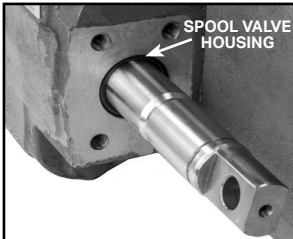

STEP 2: Make sure o-ring #3 is seated in the spool valve housing. If pump is new skip to next step.