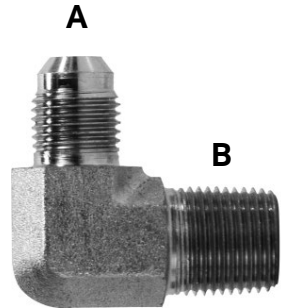

WAF-MM-J12N1690

JIC MALE TO NPT MALE ELBOWS

WORLD AMERICAN® #	SIDE A	SIDE B
WAF-MM-J04N0490	4 JIC MALE	1/4" NPT MALE
WAF-MM-J04N0890	4 JIC MALE	1/2" NPT MALE
WAF-MM-J06N0490	6 JIC MALE	1/4" NPT MALE
WAF-MM-J06N0690	6 JIC MALE	3/8" NPT MALE
WAF-MM-J06N0890	6 JIC MALE	1/2" NPT MALE
WAF-MM-J08N0690	8 JIC MALE	3/8" NPT MALE
WAF-MM-J08N0890	8 JIC MALE	1/2" NPT MALE
WAF-MM-J08N1290	8 JIC MALE	3/4" NPT MALE
WAF-MM-J12N0890	12 JIC MALE	1/2" NPT MALE
WAF-MM-J12N1290	12 JIC MALE	3/4" NPT MALE
WAF-MM-J12N1690	12 JIC MALE	1" NPT MALE
WAF-MM-J16N1290	16 JIC MALE	3/4" NPT MALE
WAF-MM-J16N1690	16 JIC MALE	1" NPT MALE
WAF-MM-J16N2090	16 JIC MALE	1-1/4" NPT MALE
WAF-MM-J20N2090	20 JIC MALE	1-1/4" NPT MALE
WAF-MM-J24N2490	24 JIC MALE	1-1/2" NPT MALE
WAF-MM-J32N3290	32 JIC MALE	2" NPT MALE