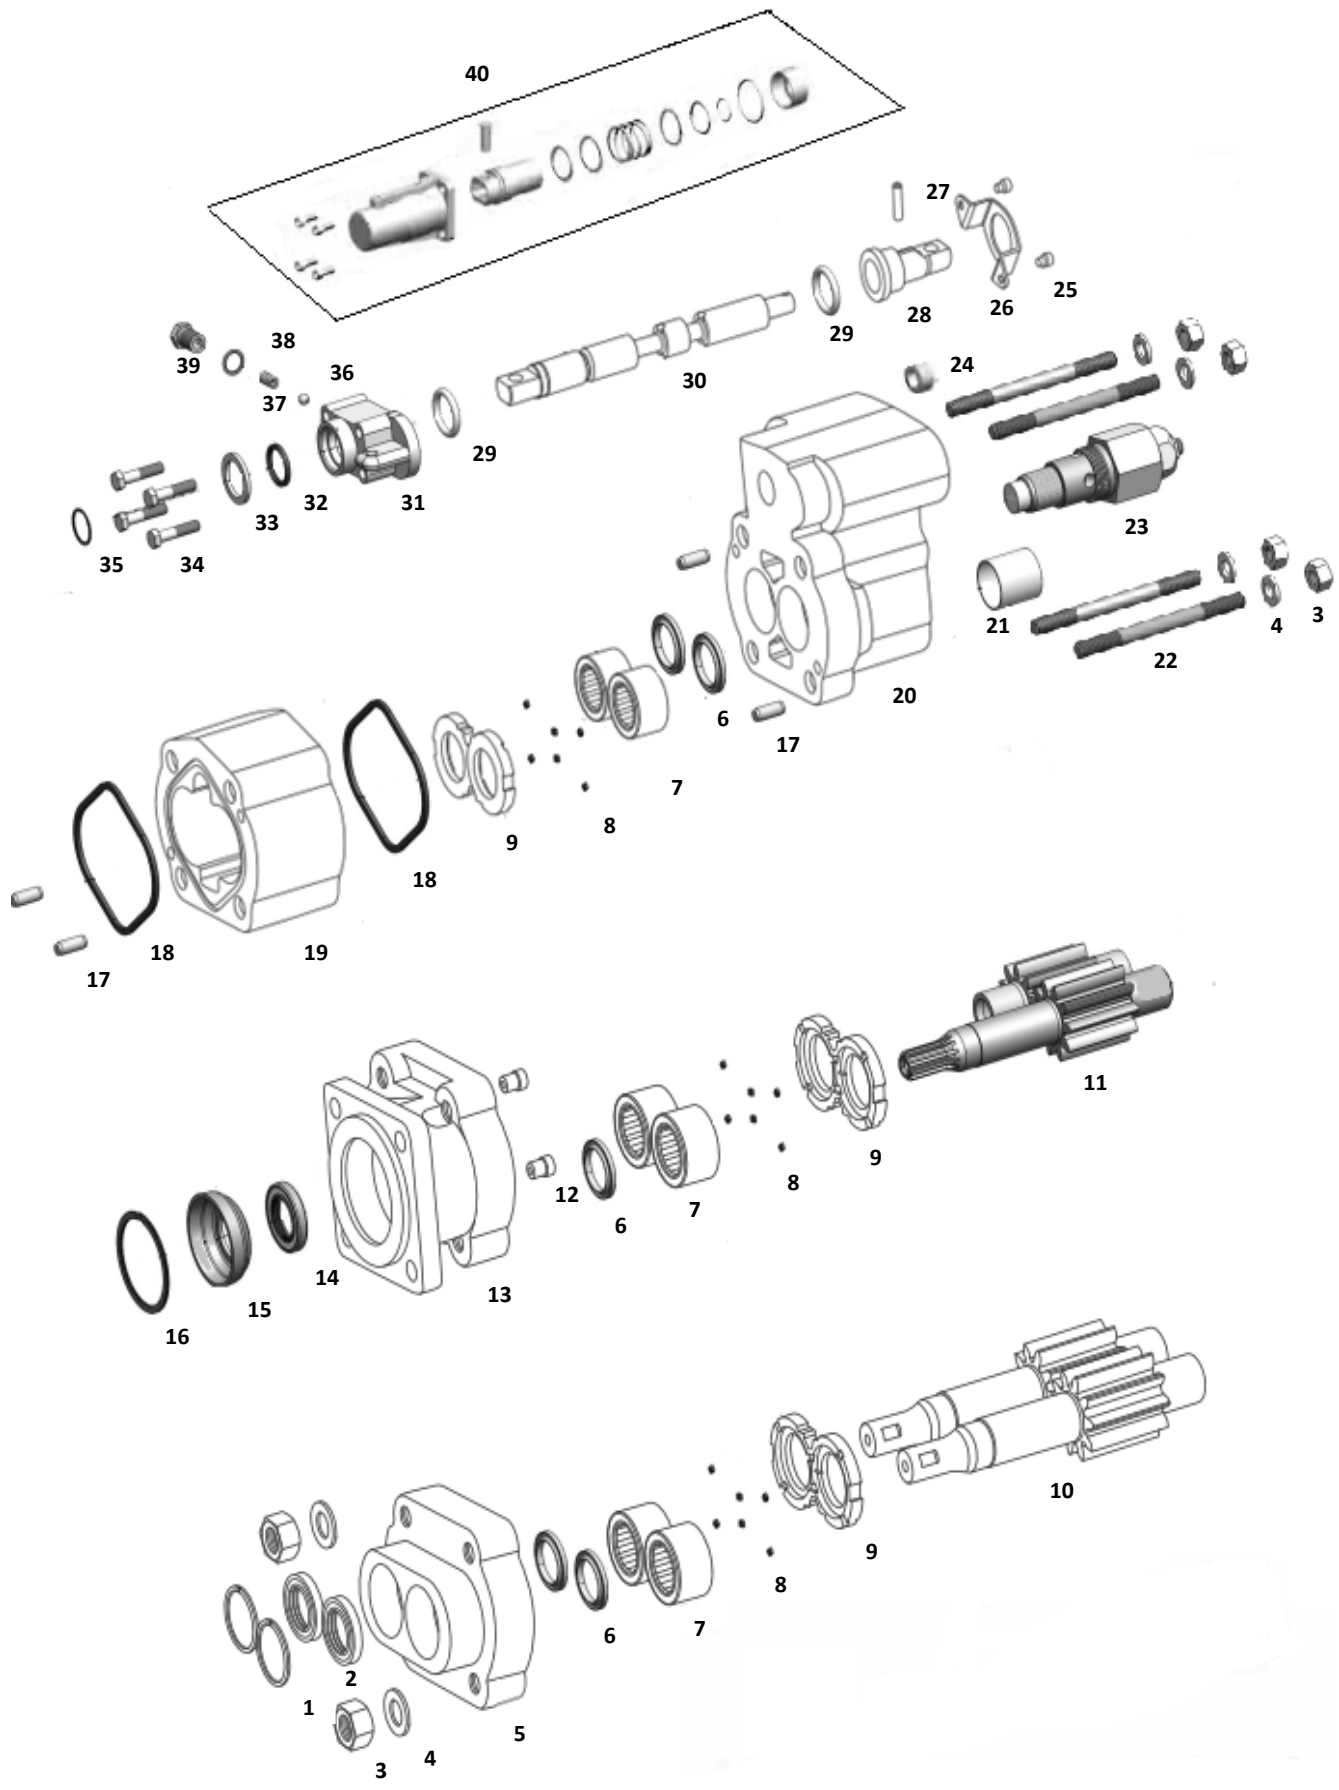

WAP101/102 "C" & "G" SERIES DUMP PUMP DIAGRAM

WAP101/102 "C" & "G" SERIES DUMP PUMP DIAGRAM

WA101/WA102 "C" SERIES DUMP PUMP DIAGRAM

#	WORLD AMERICAN® #	QTY WAP101	QTY WA102	DESCRIPTION	REPLACES OEM #
1	WA20-12-0001	2	N/A	SNAP RING	391-2861-493
2	WA20-12-0002	2	N/A	LIP SEAL	391-2883-096
3	WA20-51-5800	4	8	HEX NUT	391-1451-076
4	WA07-8105	4	4	WASHER	391-3784-028
5	WA20-12-0003	1	N/A	C101 SHAFT END COVER	314-5039-201
6	WA20-51-0120	4	3	RING SEAL	391-2585-009
7	WA20-51-0121	4	4	ROLLER BEARING	391-0381-059
8	WA20-51-0259	1	1	POCKET SEAL STRIP	391-2882-051
9	WA20-51-0123	2	2	THRUST PLATE	391-2185-012
10	WA20-12-1225	1	N/A	1" KEYED GEAR SET	314-2925-640
	WA20-20-0162	2	N/A	WOODRUFF KEY	391-1781-021
11	WA20-51-1325	N/A	1	7/8" 13 SPLINE GEAR SET	313-2925-230
12	WA20-20-0117	N/A	2	CHECK VALVES	391-3681-001
13	WA20-51-0129	N/A	1	C102 SHAFT END COVER	313-5033-435
14	WA20-51-0110	N/A	1	LIP SEAL	391-2883-115
15	WA20-51-0106	N/A	1	BEARING SPACER	391-3383-087
16	WA20-51-0104	N/A	1	SNAP RING	391-2686-065
17	WA20-51-0122	4	4	DOWEL PINS	391-2082-032
18	WA20-51-0203	2	2	HOUSING GASKETS	391-2884-021
19	WA20-12-0005	1	1	HOUSING	314-8025-100
20	WA20-12-0006	1	N/A	C101 PORT END COVER	314-3910-903
20	WA20-12-0007	N/A	1	C102 PORT END COVER	314-3910-904
21	WA20-12-0008	1	1	SLEEVE	391-3283-052
22	WA20-12-0011	4	4	BOLTS	391-1401-110
23	WA20-12-0010	1	1	RELIEF VALVE	355-9001-067
24	WA20-PLUG-0100	1	1	PIPE PLUG	391-2282-006
25	WA20-12-0024	2	2	CAP SCREWS	391-1402-063
26	WA20-12-0023	1	1	SPOOL BRACKET	391-0981-010
27	WA20-12-0022	1	1	PIN	391-2085-009
28	WA20-12-0025	1	1	SPOOL END CAP	391-1881-073
29	WA20-12-0026	2	2	SPOOL O-RING	391-2881-103
30	WA20-12-0021	1	1	SPOOL VALVE	314-4000-001
31	WA20-12-0016	1	1	DETENT CAP	314-0100-003
32	WA20-12-0015	1	1	WIPER RING	391-2883-147
33	WA20-12-0014	1	1	RETAINER RING	391-3782-126
34	WA20-12-0012	4	4	HEX BOLTS	391-1401-082
35	WA20-20-0013	1	1	SNAP RING	391-2688-003
36	WA20-12-0019	1	1	DETENT BALL	391-0282-009
37	WA20-12-0018	1	1	DETENT SPRING	391-0581-383
38	WA20-12-0017	1	1	LOCK WASHER	319-3788-002
39	WA20-12-0020	1	1	DETENT RETAINER	391-2583-079
40	SEE PG #30	N/A	N/A	AIR SHIFT	SEE PG # 30

WAP101/102 "C" SERIES DUMP PUMP DIAGRAM