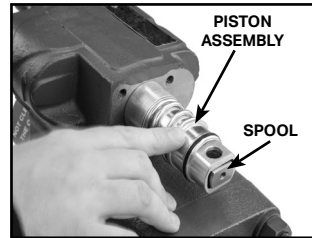

STEP 5: Insert the piston assembly onto the spool.