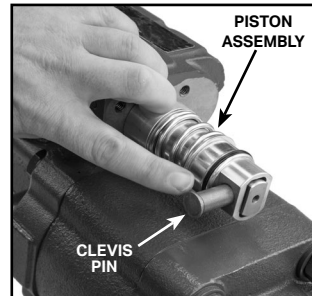

STEP 6: Insert the clevis pin through the piston assembly & spool and secure it with the snap ring.

CLEVIS PIN

SNAP RING

CONTINUED>

AIR SHIFTER INSTALLATION INSTRUCTIONS

STEP 7: Apply a light coating of grease to the base of the air shifter housing. Install O-Ring #1 as shown.