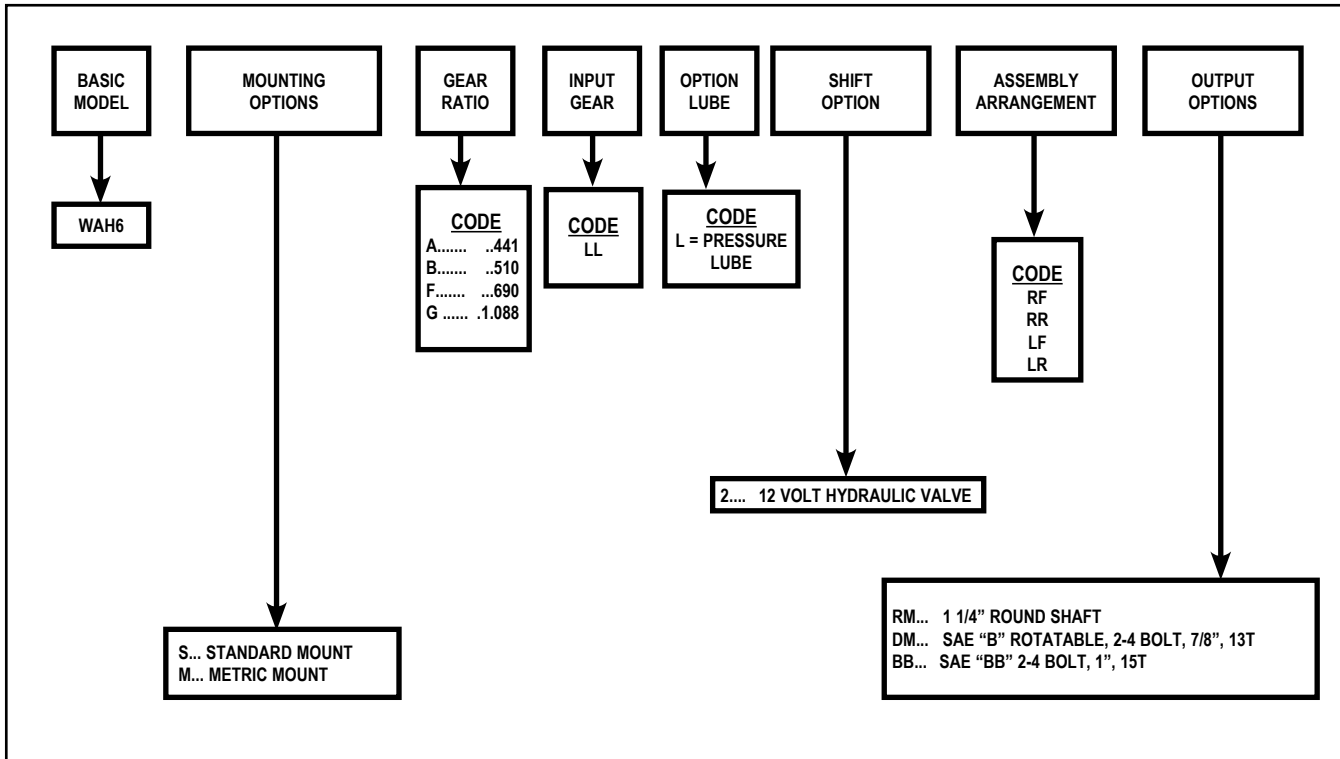

REPLACEMENT PUMP MEASUREMENTS

FRONT (fig. 1)
MAIN BODY DOWN,
FACING SHAFT

LEFT

RIGHT

BACK (fig. 2)

SIDE (fig. 3)

SIX BOLT CLUTCH SHIFT PTO: WAH6-MODEL

SIX BOLT CLUTCH SHIFT PTO: WAH6-MODEL