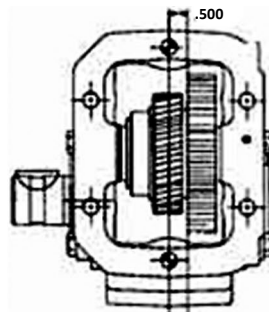

LF
LEFT, FORWARD