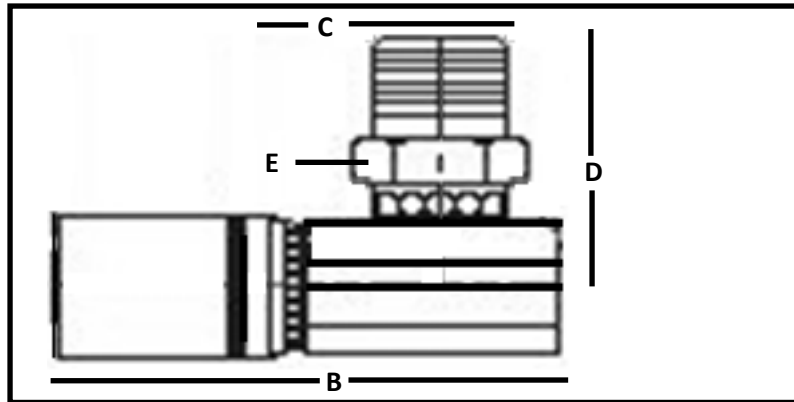

90 DEGREE SWIVEL MALE ORB HYDRAULIC HOSE FITTINGS

WORLD AMERICAN® #	HOSE SIZE	B	C	D	E	THREAD
WAMBX-0404-90	1/4"	2.31"	.65"	11/16"	1.41"	7/16" - 20
WAMBX-0406-90	1/4"	2.31"	.65"	3/4"	1.45"	9/16" - 18
WAMBX-0606-90	3/8"	2.77"	.74"	3/4"	1.54"	9/16" - 18
WAMBX-0608-90	3/8"	2.77"	.74"	15/16"	1.61"	3/4" - 16
WAMBX-0808-90	1/2"	2.91"	.88"	15/16"	1.68"	3/4" - 16
WAMBX-1212-90	3/4"	3.63"	1.00"	1 1/8"	2.36"	1 1/16" - 12