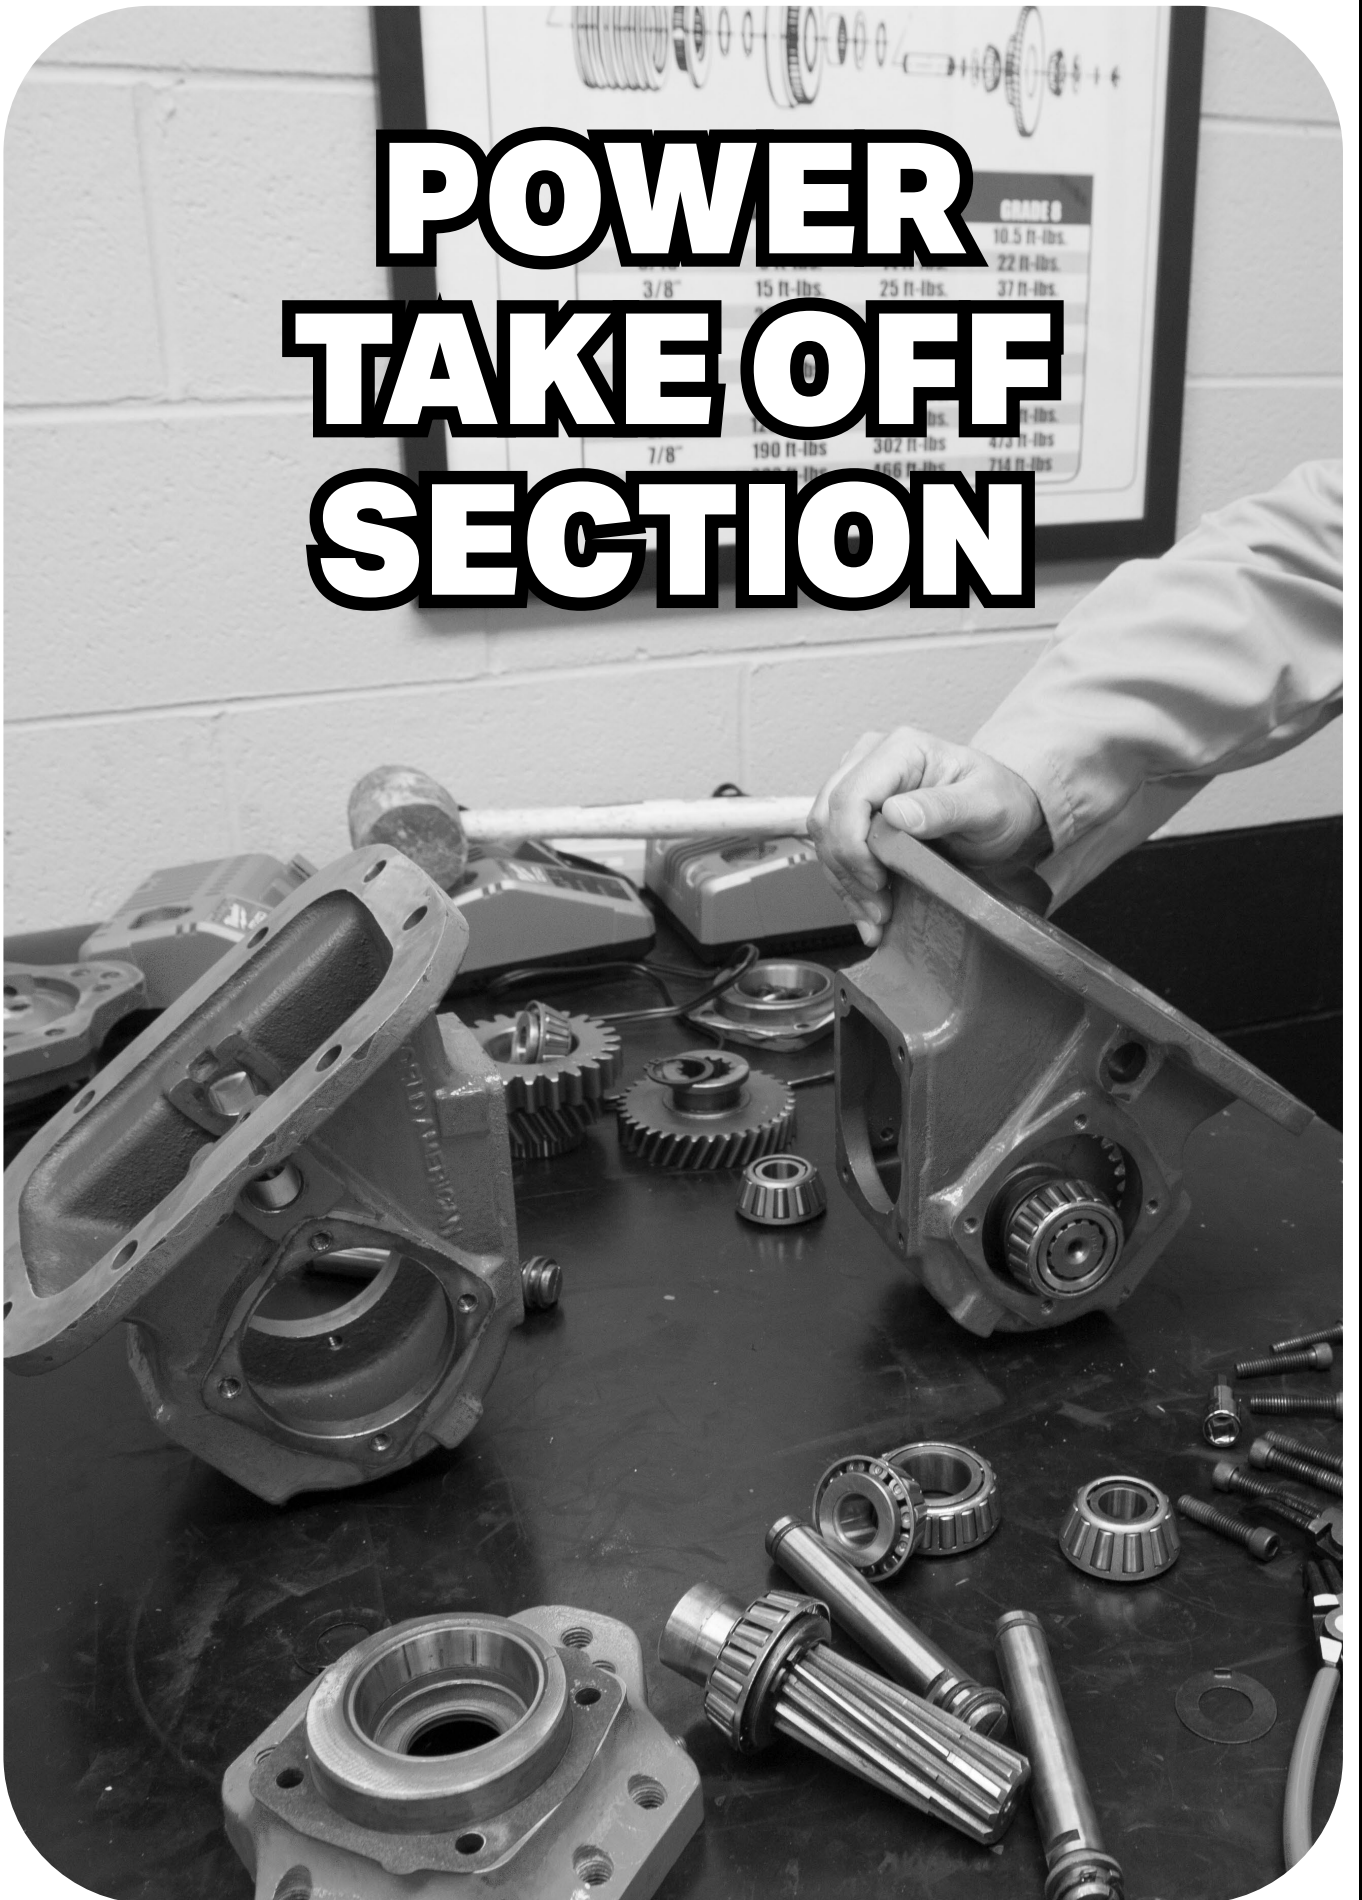

POWER TAKE OFF SECTION

POWER TAKE OFF SECTION