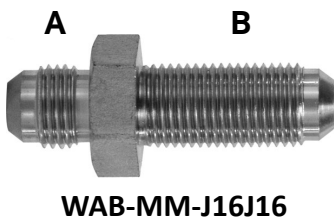

JIC BULK HEAD ADAPTERS

WORLD AMERICAN® #	SIDE A	SIDE B
WAB-MM-J04J04	04 JIC MALE	04 JIC MALE
WAB-MM-J06J06	06 JIC MALE	06 JIC MALE
WAB-MM-J08J08	08 JIC MALE	08 JIC MALE
WAB-MM-J12J12	12 JIC MALE	12 JIC MALE
WAB-MM-J16J16	16 JIC MALE	16 JIC MALE