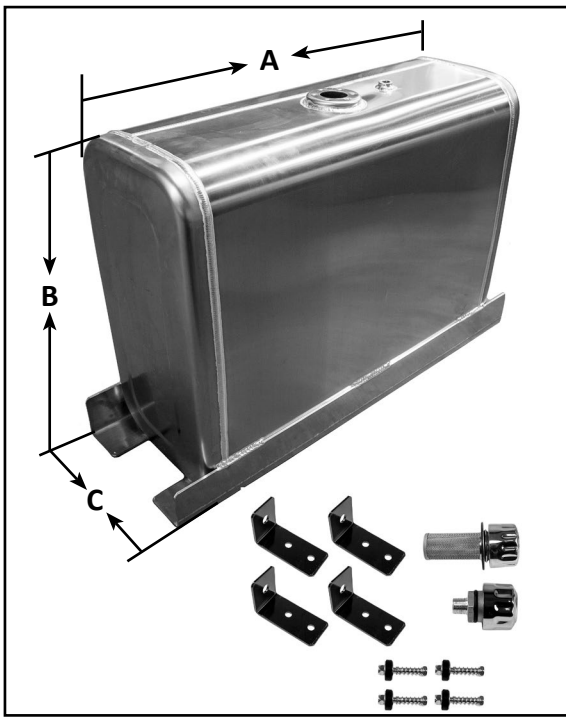

WAA50U

RESERVOIRS

WORLD AMERICAN® #	DESCRIPTION	REPLACES OEM #
WAA35U	35 GALLON ALUMINUM UPRIGHT A - 34.5" B - 24" C - 8"	A-4035, URA35
WAA35S	35 GALLON ALUMINUM SADDLE MOUNT A - 26" B - 19"	A-4535, SMA35
WAS35S	35 GALLON STEEL SADDLE MOUNT A - 26" B - 19"	A-3535, SMS35
WAA50U	50 GALLON ALUMINUM UPRIGHT A - 34 1/2" B - 26" C - 13.75"	A-4000, URA50
WAP50U	50 GALLON POLYETHYLENE UPRIGHT A - 38" B - 29" C - 16.25"	A-2000, URP50
WAS50U	50 GALLON STEEL UPRIGHT A - 34 1/2" B - 26" C - 13.75"	A-3000, URS50
WAA50S	50 GALLON ALUMINUM SADDLE MOUNT WITH STEEL STRAPS A - 26" B - 24"	A-4500, SMA50
WAA50SSS	50 GALLON ALUMINUM SADDLE MOUNT WITH STAINLESS STRAPS A - 26" B - 24"	A-4500SS, SMA50SS
WAS50S	50 GALLON STEEL SADDLE MOUNT A - 27" B - 26.5"	A-3500, SM350
WAA70U	70 GALLON ALUMINUM UPRIGHT A - 49.75" B - 25.5" C - 14.75"	A-4070, URA70
WAS70U	70 GALLON STEEL UPRIGHT A - 49.25" B - 25.5" C - 14.75"	A-3070, URS70

RESERVOIR STRAP KITS

WORLD AMERICAN® #	DESCRIPTION	REPLACES OEM #
WASMSK	SADDLE MOUNT STRAP KIT	AMK624-C
WASMSKSS	SADDLE MOUNT STRAP KIT STAINLESS STEEL	SMS5005BKSS
WATANKBRACKET	WAA50S MOUNTING BRACKET	AMK624-S
WAS005BK	SADDLE MOUNT MOUNTING KIT	SMS005BK
WAS005BKSS	SADDLE MOUNT MOUNTING KIT WITH STAINLESS STEEL STRAPS	SMS005BKSS
WAUR50MK	UPRIGHT TANK MOUNTING KIT	ASK-200