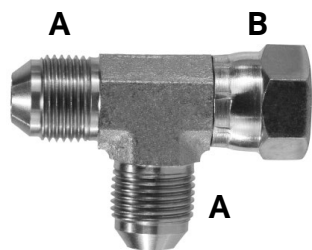

WAT-MMFJ12J12

JIC MALE TO JIC FEMALE SWIVEL TEES

WORLD AMERICAN® #	SIDE A	SIDE B
WAT-MMFSJ04J04	04 JIC MALE	04 JIC FEMALE
WAT-MMFSJ05J05	05 JIC MALE	05 JIC FEMALE
WAT-MMFSJ06J06	06 JIC MALE	06 JIC FEMALE
WAT-MMFSJ08J08	08 JIC MALE	08 JIC FEMALE
WAT-MMFSJ12J12	12 JIC MALE	12 JIC FEMALE
WAT-MMFSJ16J16	16 JIC MALE	16 JIC FEMALE
WAT-MMFSJ24J24	24 JIC MALE	24 JIC FEMALE