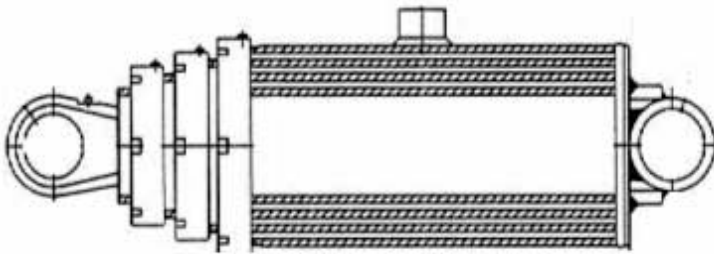

HYDRAULIC CYLINDERS

OPERATING FEATURES

- REQUIRES LESS OIL
- FASTER DURING OPERATION
- LIGHTER AND THINNER THEN THE OEM'S
- MORE LOAD CAPACITY PER STAGE
- MAINTENANCE FREE
- NO BLEEDING REQUIRED

WORLD AMERICAN® #	LARGEST STAGE DIAMETER	# OF STAGES	STROKE LENGTH	REPLACES HYVA® REF#	REPLACES CUSTOM HOIST® #
WA20-CH-63108	6"	3	108"	FEE-6-3-108	63-702-108
WA20-CH-63136	6"	3	136"	FEE-6-3-136	63-702-132
WA20-CH-74157	7"	4	157"	FEE-7-4-157	74-701-156
WA20-CH-74169	7"	4	169"	FEE-7-4-169	74-701-167
WA20-CH-84188	8"	5	188"	FEE-8-5-188	85-402-190
WA20-CH-85211	8"	5	211"	FEE-8-5-211	85-402-200
WA20-CH-85228	8"	5	228"	FEE-8-5-228	85-402-220
WA20-CH-95228	9"	5	228"	FEE-9-5-228	95-461-220

- ALL CYLINDERS ARE SPECIAL ORDER
- OTHER SIZES ALSO AVAILABLE