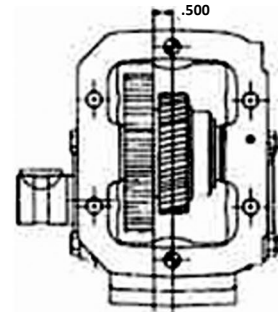

LR
LEFT, REAR