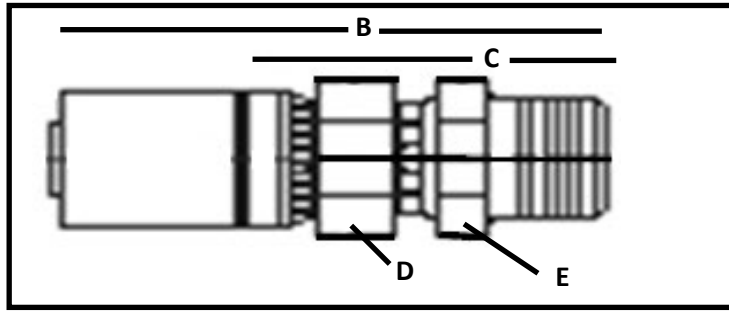

RIGID MALE NATIONAL HYDRAULIC (NPT) HOSE FITTINGS

WORLD AMERICAN® #	HOSE SIZE	B	C	D	THREAD
WAMP-0404	1/4"	2.32"	1.06"	9/16"	1/4" - 18
WAMP-0406	1/4"	2.41"	1.15"	11/16"	3/8" - 18
WAMP-0606	3/8"	2.67"	1.17"	11/16"	3/8" - 18
WAMP-0608	3/8"	2.92"	1.42"	7/8"	1/2" - 14
WAMP-0808	1/2"	3.00"	1.50"	7/8"	1/2" - 14
WAMP-0812	1/2"	3.00"	1.50"	1-1/8"	3/4" - 14
WAMP-1212	3/4"	3.10"	1.51"	1-1/8"	3/4" - 14
WAMP-1216	3/4"	3.29"	1.70"	1-3/8"	1" - 11.5
WAMP-1616	1"	3.45"	1.72"	1-3/8"	1" - 11.5