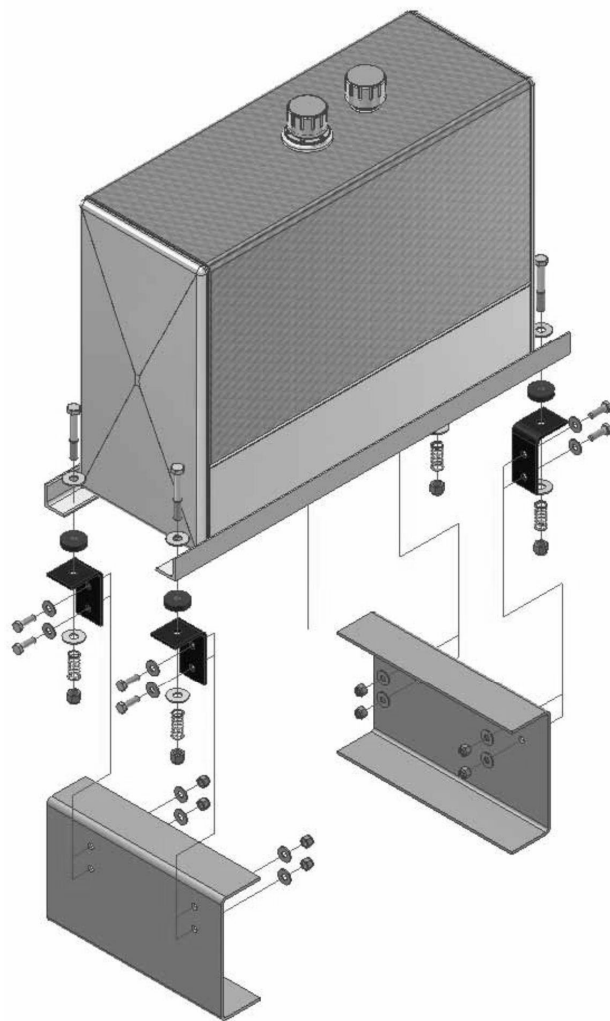

World American® Upright Tank Installation:

Models: WAA3000 & WAA4000

World American Tanks have been designed to accept both 2 line and 3 line systems

Tanks Mounting Hardware Includes:

QTY	Description
4	Pre-Drilled Frame Mounting Brackets
4	Rubber Mounting Pads
4	Grade 5 Bolts
4	Grade 5 Nyloc Nuts
4	Grade 5 Washers
4	2" Compression Springs
1	Filler/ Vent Cap Assembly
1	Auxillary Vent Cap
1	1.25" NPT Plug

**Note: Does Not Include The Frame Mounting
Hardware.**