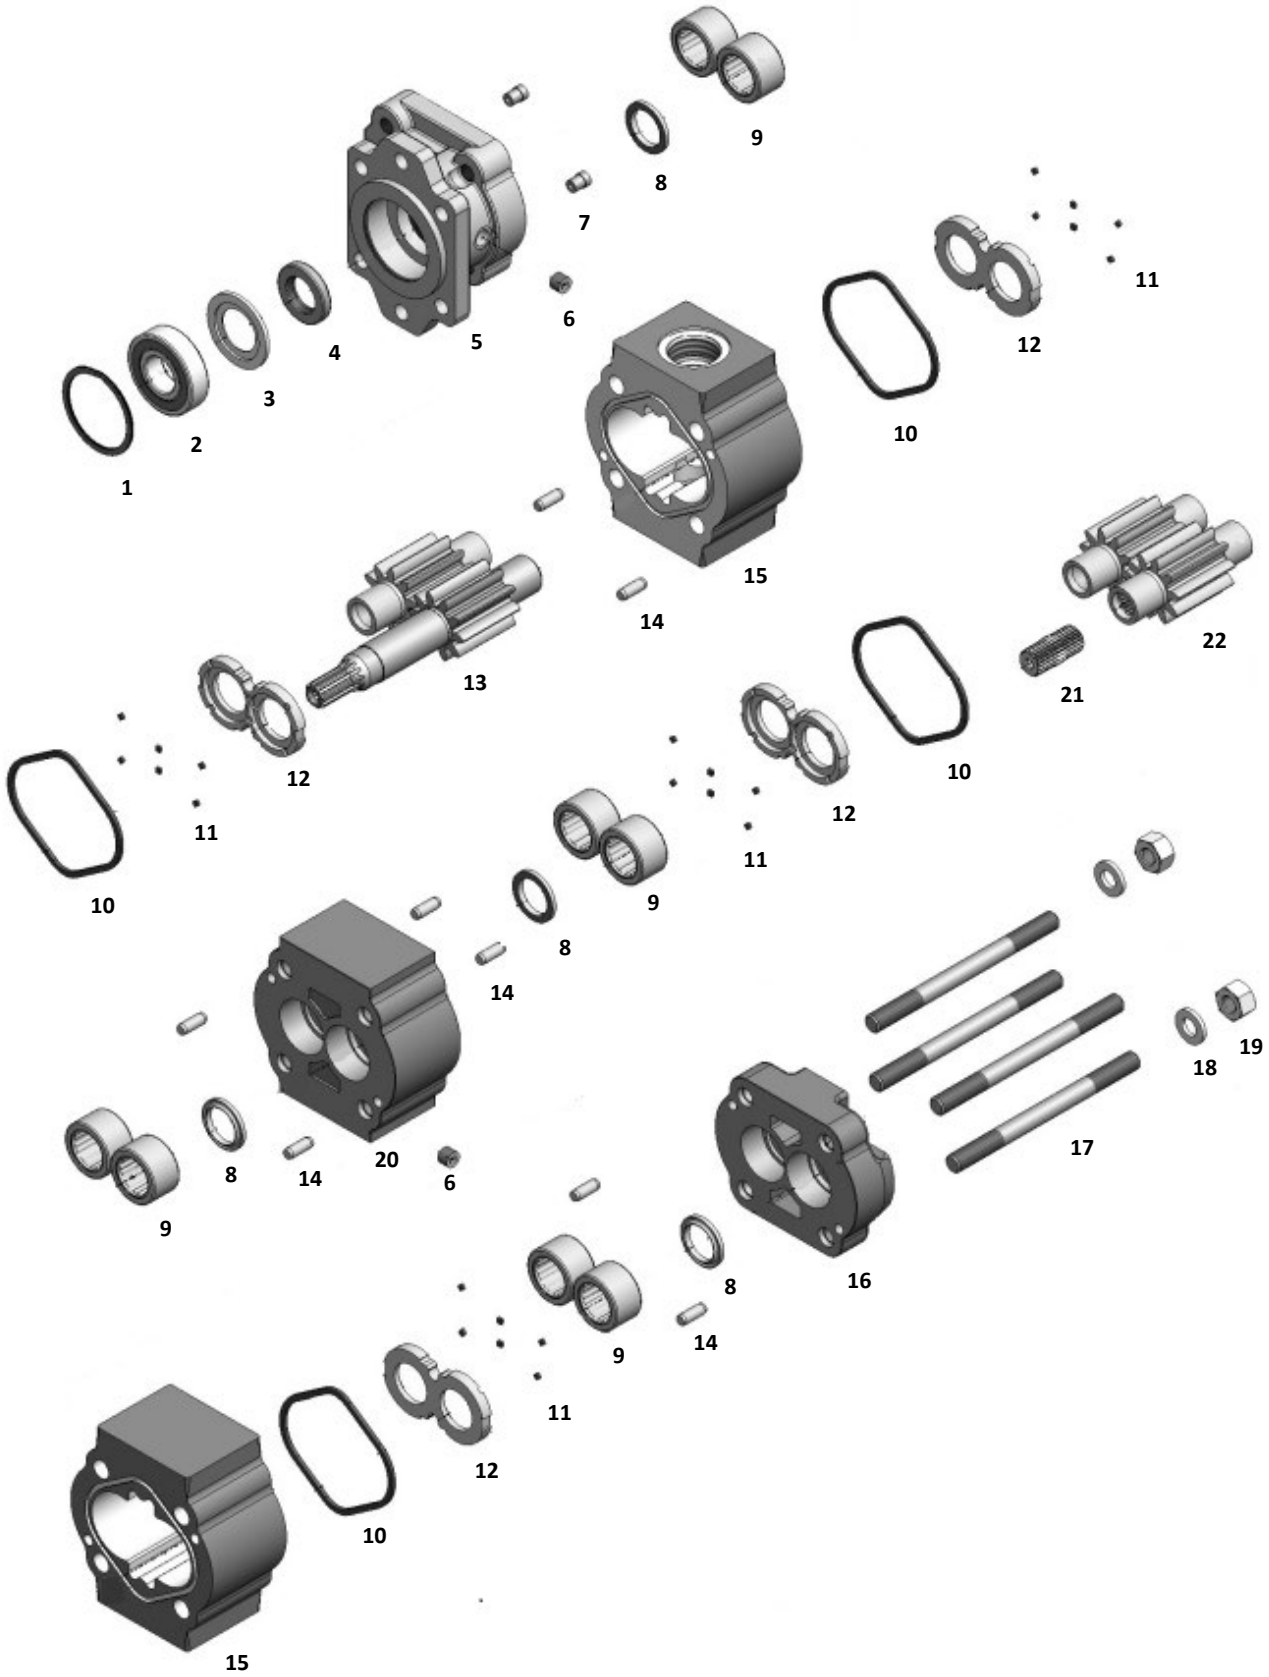

WAL51 SERIES DIAGRAM

WAL51 SERIES DIAGRAM

WA51 SERIES DIAGRAM

#	WORLD AMERICAN® #	DESCRIPTION	REPLACES OEM #
1	WA20-51-0104	SNAP RING	391-2686-065
2	WA20-51-0105	BEARING	391-0381-077
3	WA20-51-0107	SEAL RETAINER	391-3383-020
4	WA20-51-0110	SEAL	391-2883-115
5	SEE CHART 1	SHAFT END COVER	SEE CHART 1
6	WA20-PLUG-0004	CASE DRAIN PLUG	391-2282-056
7	WA20-20-0117	CHECK VALVE	391-3681-001
8	WA20-51-0120	RING SEAL	391-2585-009
9	WA20-51-0121	ROLLER BEARINGS	391-0381-059
10	WA20-51-0203	HOUSING GASKET	391-2884-021
11	WA20-20-0259	POCKET SEAL	391-2882-051
12	WA20-51-0123	THRUST PLATE	391-2185-012
13	SEE CHART 2	GEAR SET	SEE CHART 2
14	WA20-51-0122	DOWEL PINS	391-2082-032
15	SEE CHART 3	HOUSING	SEE CHART 3
16	WA20-51-0262	PORT END COVER	313-3120-100
17	SEE CHART 4	STUDS	SEE CHART 4
18	WA07-8105	WASHERS	391-3784-028
19	WA20-51-5800	HEX NUTS	391-1451-076
20	SEE CHART 5	BEARING CARRIER (FOR TANDEM UNITS)	SEE CHART 5
21	WA20-51-0202	CONNECTING SHAFT (FOR TANDEM UNITS)	313-1133-001
22	SEE CHART 6	GEAR SET (FOR TANDEM & CONTINENTAL UNITS)	SEE CHART 6
N.I.	SEE CHART 7	CONTINENTAL INPUT SHAFTS	SEE CHART 7
N.I.	WA20-20-0193	CONTINENTAL SHAFT BEARING RETAINER	391-3381-046
N.I.	WA20-20-0194	CONTINENTAL SHAFT BRG RETAINER SNAP RING	391-2685-040
N.I.	WA20-50-0109	PUMP SEAL	391-2883-103

A

B

C

D

WA51 SERIES CHART 1- SHAFT END COVERS

#	WORLD AMERICAN® #	DESCRIPTION	REPLACES OEM #
A	WA20-51-0111	2/4 BOLT "B" SHAFT END COVER	313-5057-401
B	WA20-51-0129	4 BOLT "B" SHAFT END COVER	313-5037-401
C	WA20-51-0112	2 BOLT "B" SHAFT END COVER	313-5027-401
B	WA20-51-0116	4 BOLT "C" SHAFT END COVER	313-5037-402
D	WA20-51-0117	PAD MOUNT SHAFT END COVER	313-5017-401