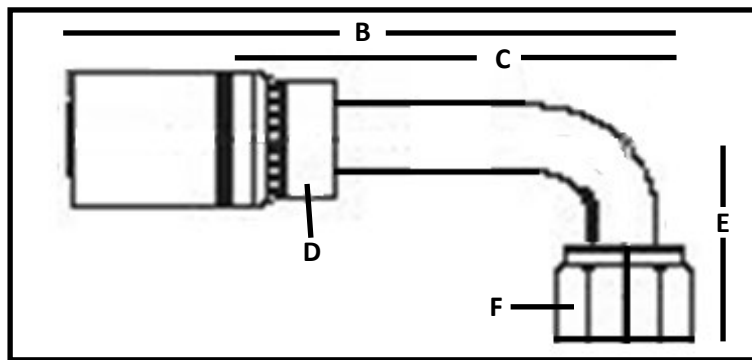

FEMALE LONG 90 DEGREE SWIVEL JIC HYDRAULIC HOSE FITTINGS

WORLD AMERICAN® #	HOSE SIZE	B	C	D	E	F	THREAD
WAFJX-0404-90L	1/4"	2.98"	1.72"	5/8"	1.81"	9/16"	7/16" - 20
WAFJX-0406-90L	1/4"	3.12"	1.87"	5/8"	2.13"	11/16"	9/16" - 18
WAFJX-0604-90L	3/8"	2.58"	1.08"	11/16"	1.80"	9/16"	7/16" - 20
WAFJX-0606-90L	3/8"	3.38"	1.88"	11/16"	2.13"	11/16"	9/16" - 18
WAFJX-0608-90L	3/8"	3.68"	2.18"	3/4"	2.52"	7/8"	3/4" - 16
WAFJX-0808-90L	1/2"	3.75"	2.25"	7/8"	2.52"	7/8"	3/4" - 16
WAFJX-1212-90L	3/4"	3.89"	2.30"	1 1/8"	3.78"	1 1/2"	1 1/16" - 12
WAFJX-1616-90L	1"	4.67"	2.94"	1 3/8"	4.30"	1 1/2"	1 5/16" - 12