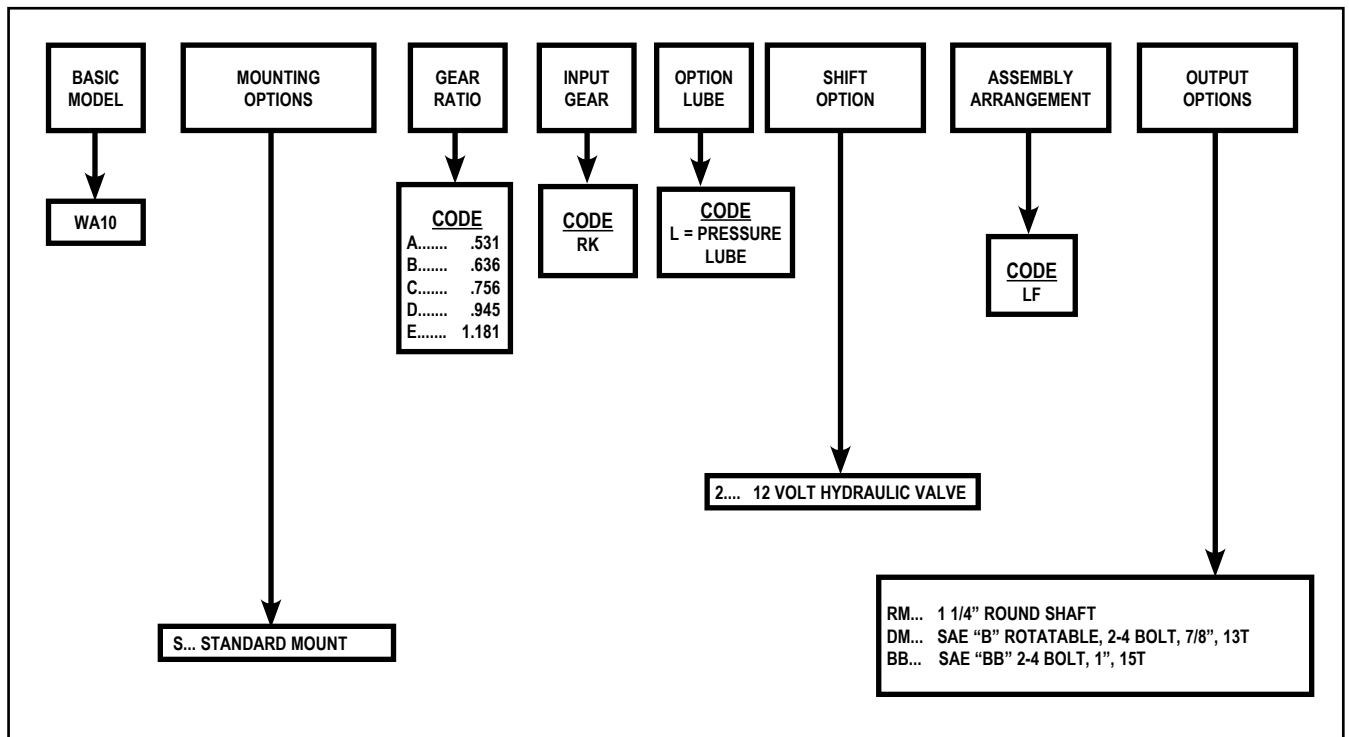

TYPICAL EIGHT BOLT PTO: WA08-MODEL

GO TO:

[HTTP://PTO.WORLDDAMERICAN.COM](http://pto.worldamerican.com)

FOR OUR ONLINE INTERCHANGE AND APPLICATION GUIDE.

TEN BOLT CLUTCH SHIFT PTO: WA10-MODEL

TEN BOLT CLUTCH SHIFT PTO: WA10-MODEL