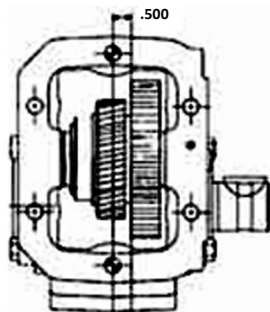

RR
RIGHT, REAR