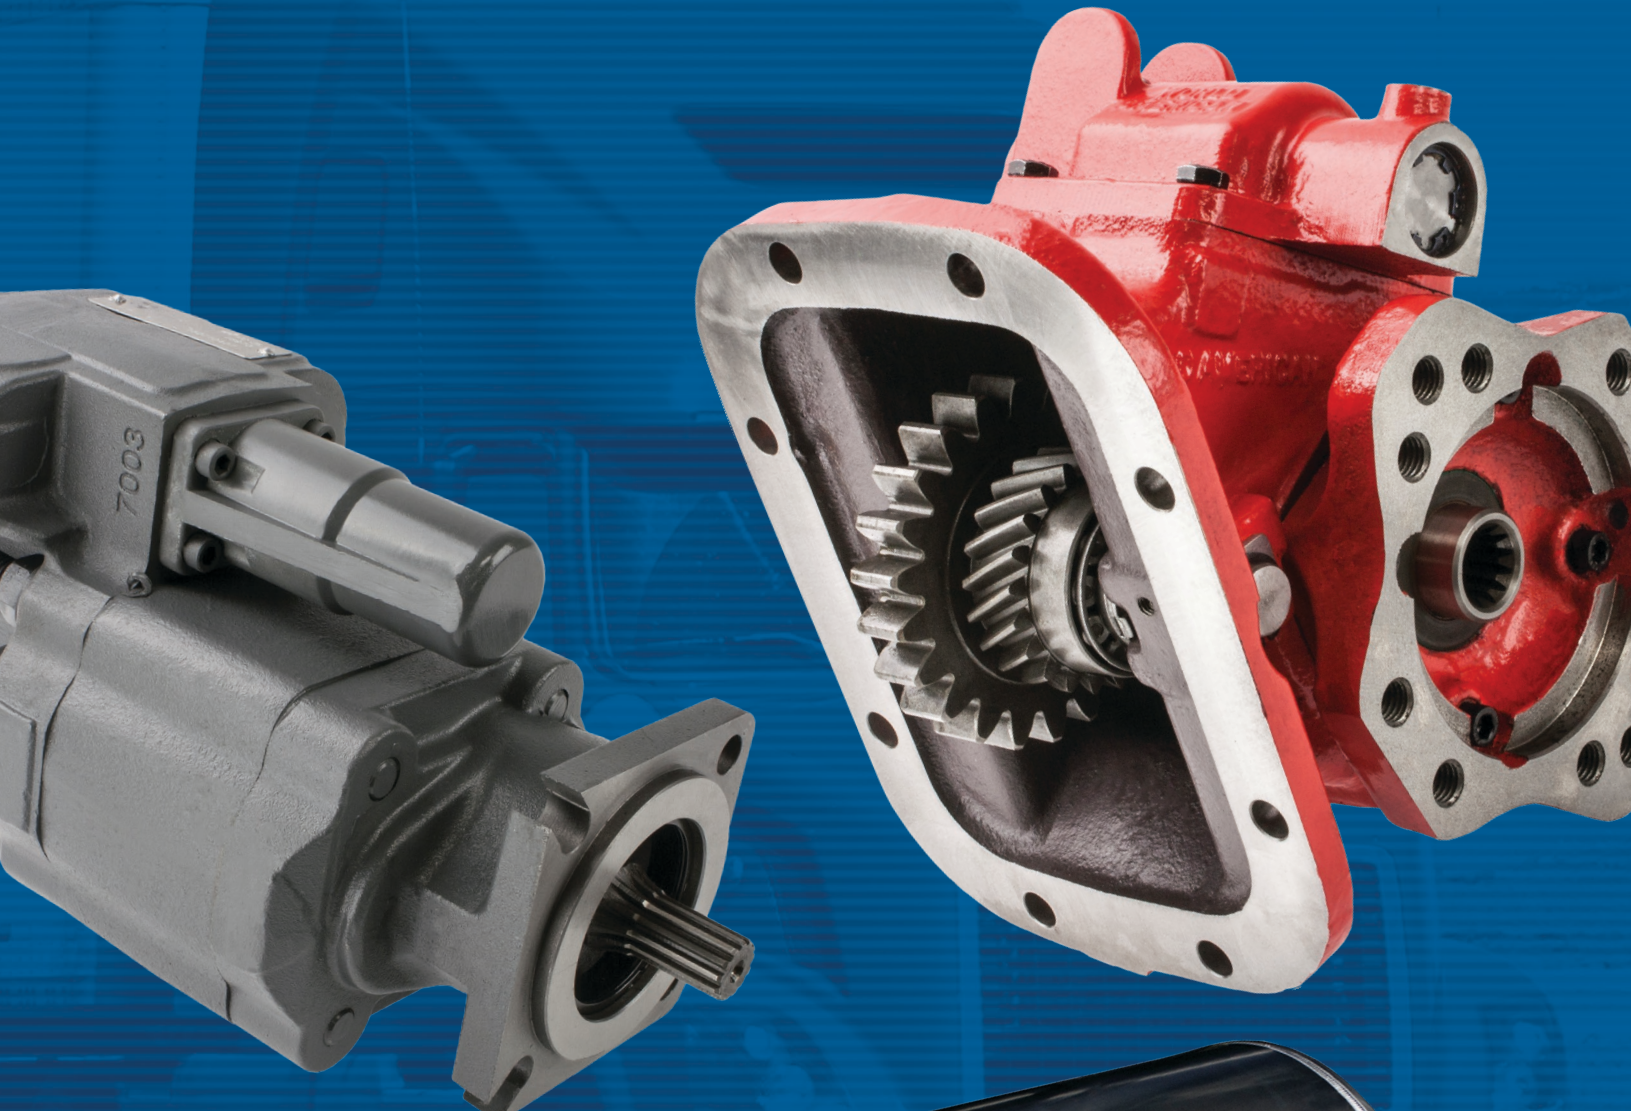

HEAVY DUTY PTO & HYDRAULIC CATALOG

World American®
Where Quality Meets Value

HEAVY DUTY PTO & HYDRAULIC CATALOG

TABLE OF CONTENTS

PTO SECTION	PAGES
FEATURES & BENEFITS OF OUR PTO'S	4-5
SUGGESTED PTO PERCENTAGES	6
NEW PTO & PUMP INSTALLATION REQUIREMENTS	7
REPLACEMENT PTO REQUIREMENTS	8
REPLACEMENT PUMP REQUIREMENTS	8-9
TYPICAL H6 SERIES PTO IDENTIFICATION	10
TYPICAL 06 SERIES PTO IDENTIFICATION	11
TYPICAL 08 SERIES PTO IDENTIFICATION	12
TYPICAL 10 SERIES PTO IDENTIFICATION	13
WA06/08, PARTS BREAKDOWN	14-15
"BUILD YOUR OWN PTO KIT" PROGRAM	16-17
WA10 SERIES PARTS BREAKDOWN	18-19
HOT SHIFT PTO HYDRAULIC HOSES	20
PTO & DUMP PUMP CONTROL VALVE INSTALLATION KITS	20
REPLACEMENT PTO & DUMP PUMP CONTROLS	20
CONTROL TOWER (CONSOLES)	20
PTO & DUMP PUMP CONTROL AIR LINE FITTINGS	21
AIR LINE TUBING	21
AIR PROTECTION VALVE KIT	21
PUSH/PULL CABLES	22
REPLACEMENT INDICATOR LIGHT PARTS	22
INDICATOR LIGHT KIT	22
SHIFTER CONVERSION KITS	23
PTO STUD KITS	23
SEAL KITS	23
PTO GASKETS & SHIMS	24
PTO SHAFT ASSEMBLIES	25
PTO SHAFT CENTER BEARING	25
U-JOINTS FOR PTO'S	25
1000 SERIES PTO YOKES	25
1000 SERIES PTO SLIP YOKES	26
1310 SERIES PTO YOKES	27
1310 SERIES FLANGE YOKES FOR PTO'S	27
1310 SERIES PTO TUBE YOKES	27
1310 SERIES PTO WELD STUB ENDS FOR PTO'S	27
1310 SERIES PTO SLIP YOKES FOR PTO'S	27