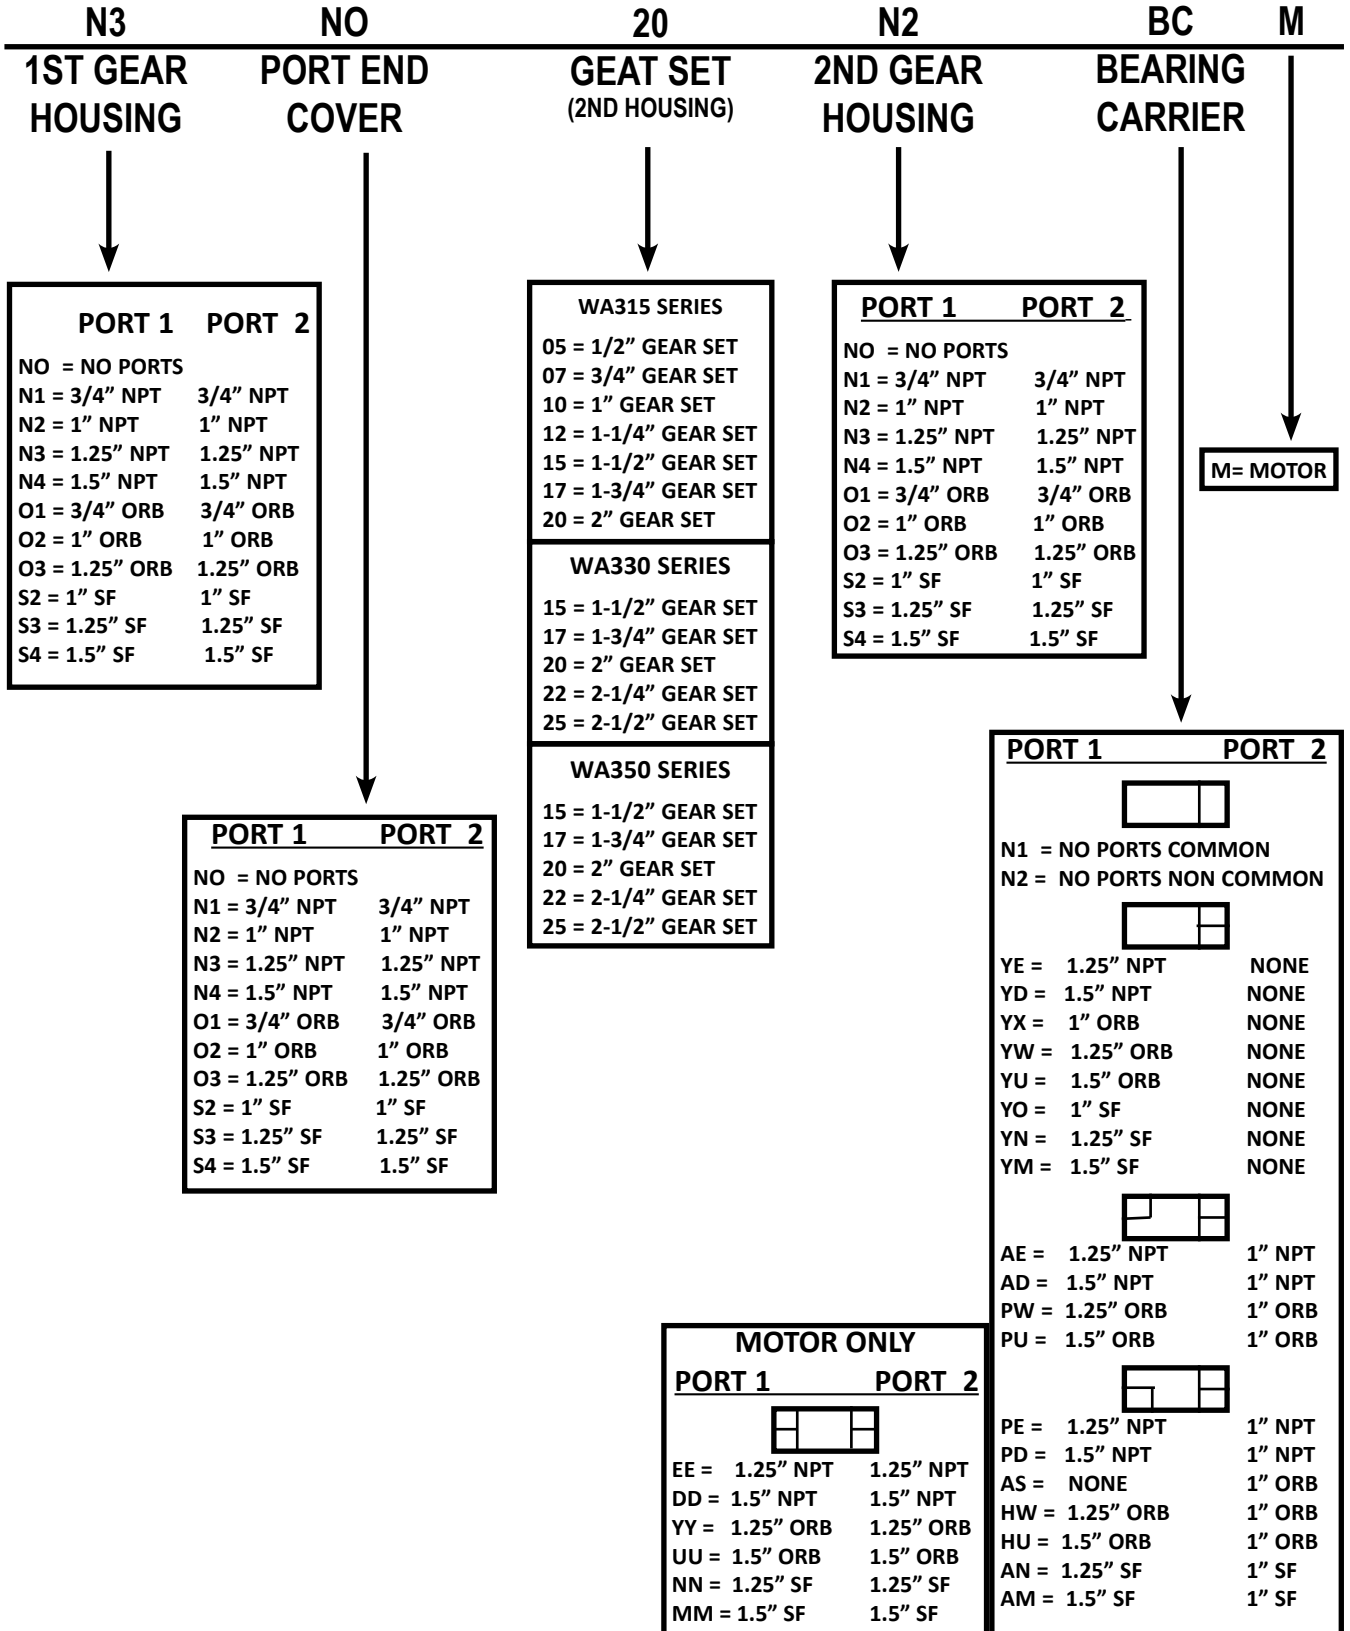

TANDEM OR LARGER BUSHING SERIES GEAR PUMPS

TANDEM OR LARGER BUSHING SERIES GEAR PUMPS