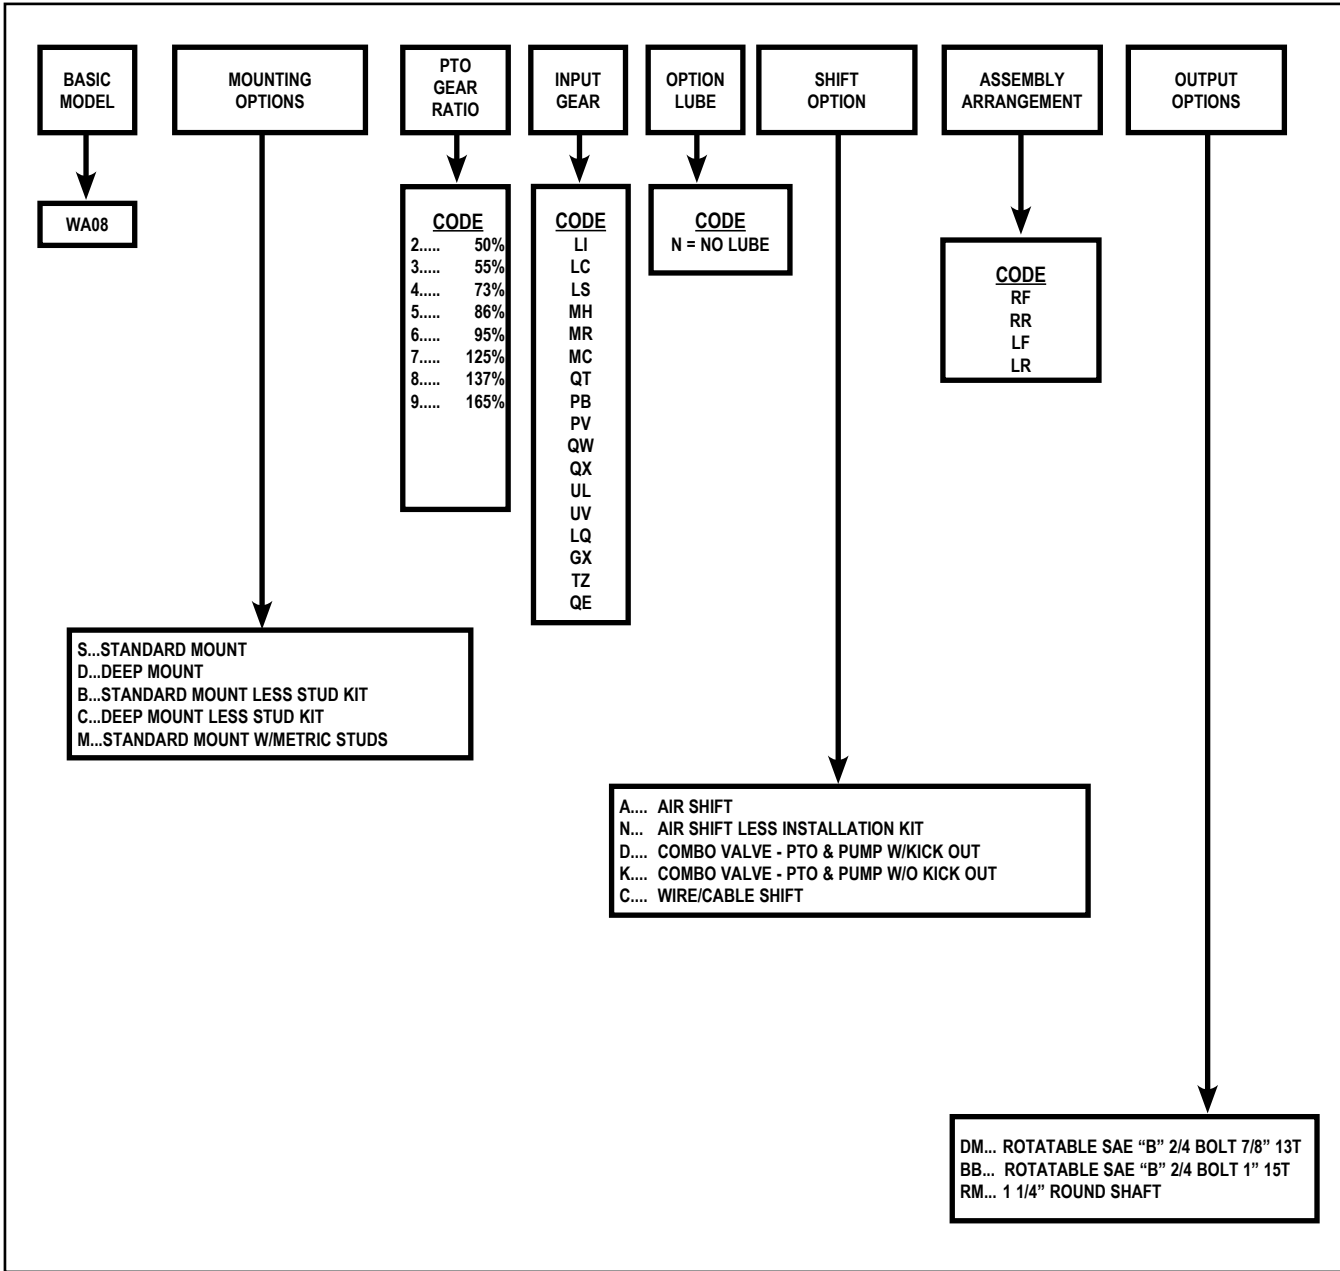

TYPICAL EIGHT BOLT PTO: WA08-MODEL

TYPICAL EIGHT BOLT PTO: WA08-MODEL

GO TO:

[HTTP://PTO.WORLDDAMERICAN.COM](http://pto.worldamerican.com)

FOR OUR ONLINE INTERCHANGE AND APPLICATION GUIDE.