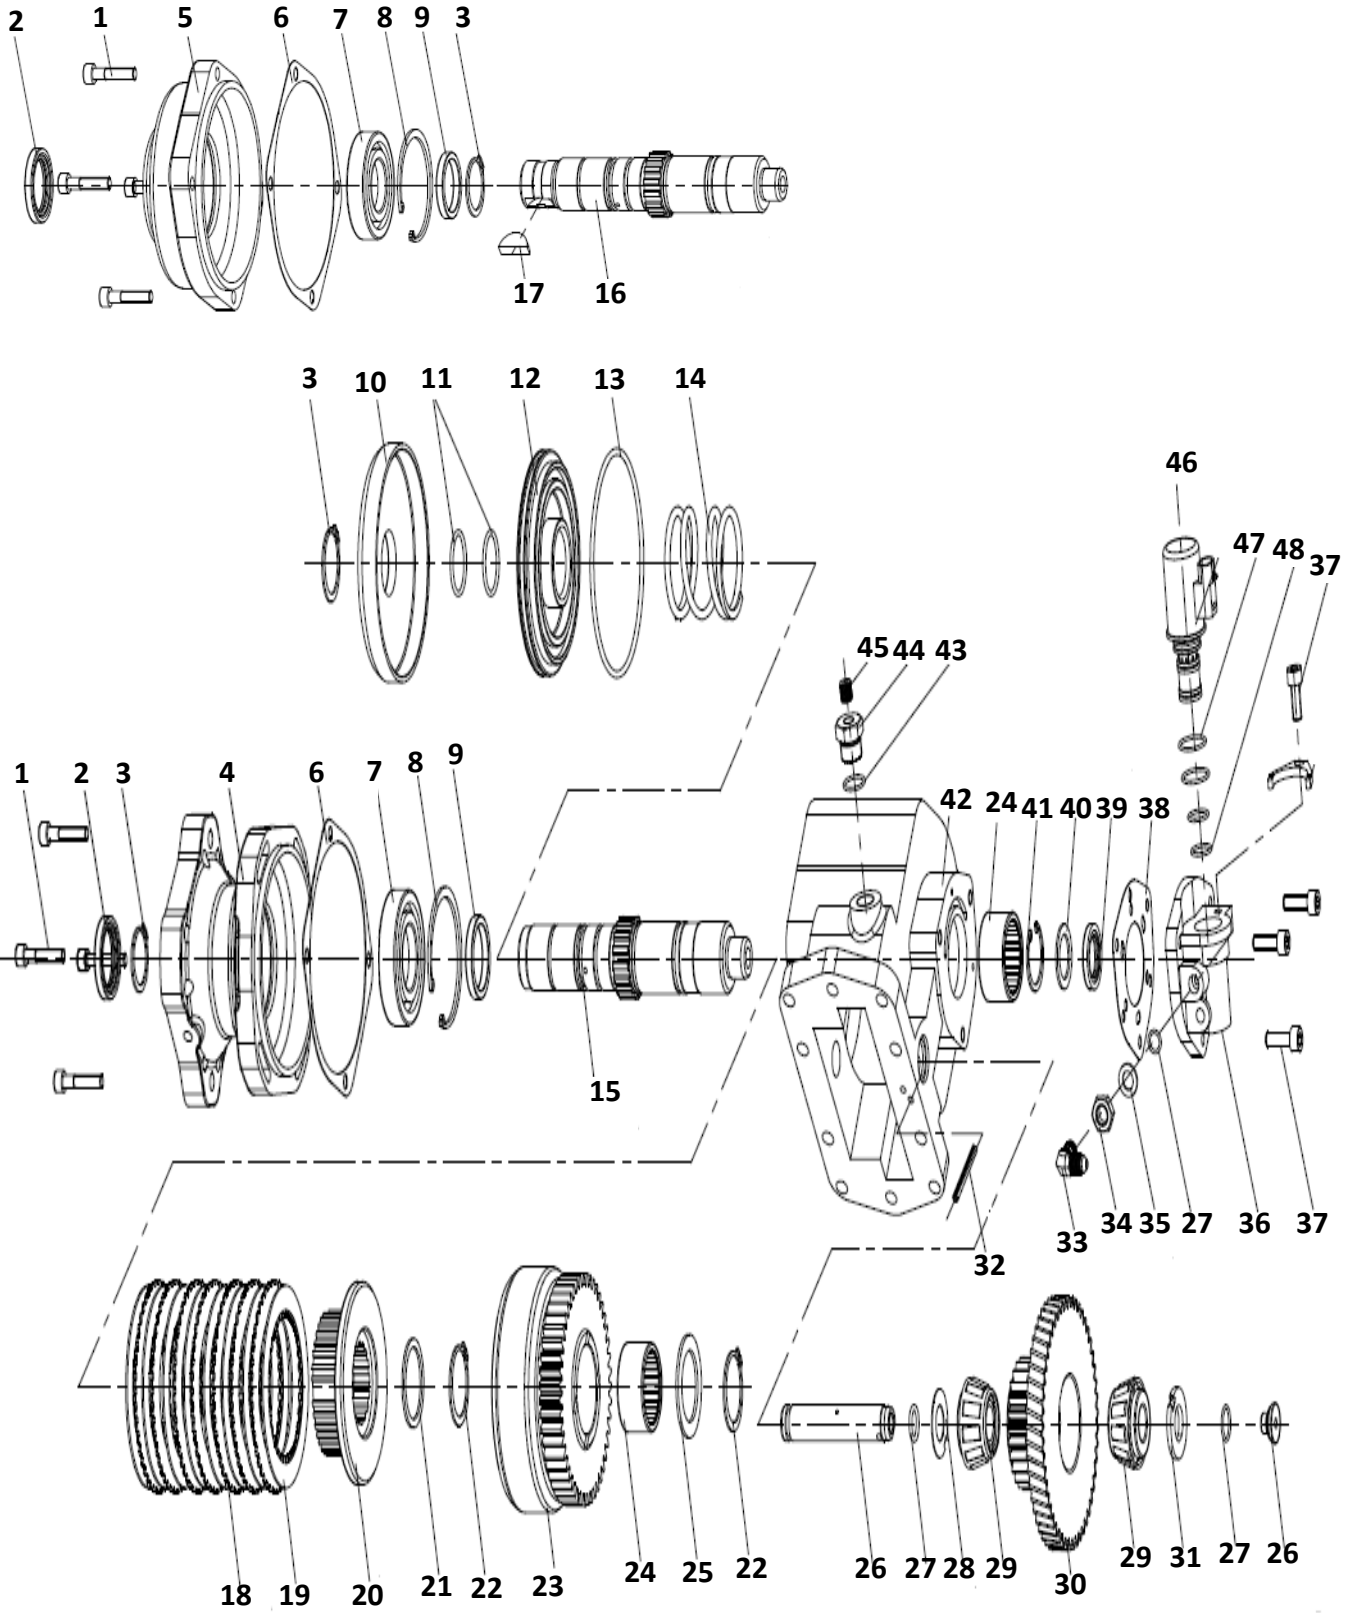

WA10 SERIES DIAGRAM

WA 10 SERIES DIAGRAM

WA10 SERIES DIAGRAM

ITEM #	WORLD AMERICAN® #	QTY	DESCRIPTION	REPLACES CHELSEA® #
1	WA20-03-1037	4	CAP BOLTS	378447-8
2	WA20-04-3001	1	OIL SEAL	28P225
3	WA20-04-3002	1	SNAP RING	378576
4	WA20-04-3003	1	XK END COVER	21P482
5	WA20-04-3004	1	XD END COVER	21P480
6	WA20-04-3005	1	GASKET	22P101
7	WA20-04-3006	1	BEARING	550010
8	WA20-04-3007	1	SNAP RING	378895
9	WA20-04-3008	1	SPACER	4P147
10	WA20-04-3009	1	BACK-UP CYLINDER	379323-1
11	WA20-04-3010	2	O-RINGS	28P244
12	WA20-04-3011	1	PISTON	380057-1
13	WA20-04-3012	1	O-RINGS	28P178
14	WA20-04-3013	1	SPRING	37P39
15	WA20-04-3014	1	XK OUTPUT SHAFT	3P832
15A	WA20-04-3060	N/A	XK OUTPUT SHAFT SUB ASSEMBLY	329006-1X
16	WA20-04-3015	1	XD OUTPUT SHAFT	3P831
16A	WA20-04-3061	N/A	XD OUTPUT SHAFT SUB ASSEMBLY	329720-1X
17	WA20-03-1045	1	WOODRUFF KEY	500007-29
18	WA20-04-3059	NSS	FRICITION DISC	CHART 3
19	WA20-04-3059	NSS	CLUTCH PLATE	CHART 3
20	WA20-04-3016	1	INNER CLUTCH GEAR	2P858
21	WA20-04-3017	1	SPACER	14P49
22	WA20-04-3018	1	SNAP RING	379746
23	SEE CHART 2	1	OUTPUT GEAR SUB ASSEMBLY	CHART 2
24	WA20-04-3019	1	BEARING	560972
25	WA20-04-3020	1	SPACER	31P70
26	WA20-04-3021	1	IDLER PIN	9P91
27	WA20-03-1036	1	O-RINGS	28P191
28	WA20-03-1026	1	THRUST WASHER	31P102
29	WA20-03-1042	1	BEARING	550439
30	SEE CHART 2	1	INPUT GEAR	CHART 2
31	SEE CHART 1	1	THRUST WASHER	CHART 1
32	WA20-03-1049	1	DOWEL PIN	500597-16
33	WA20-04-3024	1	ELBOW	379486
34	WA20-04-3025	1	NUT	379486-1
35	WA20-04-3026	1	WASHER	379486-2
36*	WA20-04-3027	1	VALVE CAP	34P143
37*	WA20-03-1035	4	CAP BOLTS	378447-6
38*	WA20-04-3028	1	GASKET	22P112
39*	WA20-04-3029	1	SEAL	28P119
40*	WA20-04-3030	1	THRUST WASHER	378811
41*	WA20-04-3031	1	SNAP RING	378849
42	WA20-04-3032	1	10 BOLT HOUSING	1P603
43	WA20-04-3033	1	O-RINGS	28P171
44	WA20-04-3034	1	BOSS PLUG	379242
45	WA20-04-3035	1	PIPE PLUG	379231
46*	WA20-04-3036	1	12V SOLENOID VALVE	380123-12
47*	WA20-04-3037	2	O-RINGS	NSS
48*	WA20-04-3038	2	O-RINGS	NSS
49*	WA20-04-3039	1	RETAINER	380124
NS	WA20-04-3075	1	PRESSURE SWITCH	379502

* INCLUDED IN SOLENOID VALVE ASSEMBLY SEE CHART 4.

CHART 1

WORLD AMERICAN® #	DESCRIPTION	REPLACES CHELSEA® #
WA20-04-3043	THRUST WASHER	14P79-1
WA20-04-3044	THRUST WASHER	14P79-2
WA20-04-3045	THRUST WASHER	14P79-3
WA20-04-3046	THRUST WASHER	14P79-4

CHART 2

RATIO CODE	WORLD AMERICAN® #	REPLACES CHELSEA® #
ARK	WA20-04-3047	329005-1X BfJ
ITEM # 30 23	(ABOVE CONTAINS) WA20-04-3048 WA20-04-3049	5P912 2P688
BRK	WA20-04-3050	329005-2X DFJ
ITEM # 30 23	(ABOVE CONTAINS) WA20-04-3051 WA20-04-3052	5P913 2P684
CRK	WA20-04-3053	329005-3X GFJ
ITEM # 30 23	(ABOVE CONTAINS) WA20-04-3054 WA20-04-3055	5P914 2P683
DRK	WA20-04-3056	329005-4X MFJ
ITEM # 30 23	(ABOVE CONTAINS) WA20-04-3057 WA20-03-3058	5P915 2P982

CHART 3

WORLD AMERICAN® #	DESCRIPTION	REPLACES CHELSEA® #
WA20-04-3059	CLUTCH PACK KIT	329071-7X

CHART 4

WORLD AMERICAN® #	DESCRIPTION	REPLACES CHELSEA® #
WA20-04-3023	SOLENOID VALVE & END CAP ASSEMBLY	329463-12X