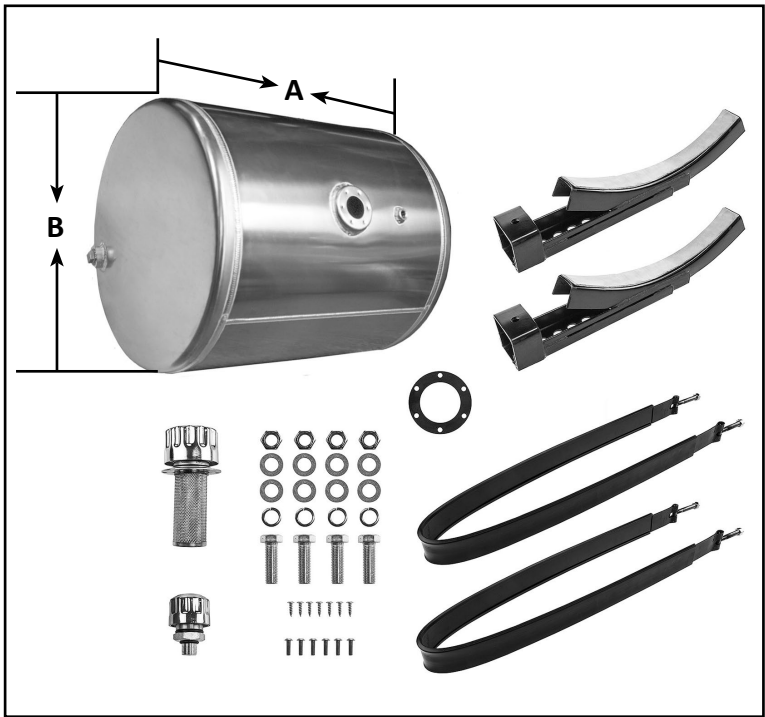

WAA50S

RESERVOIRS

WORLD AMERICAN® #	DESCRIPTION	REPLACES OEM #
WAA35U	35 GALLON ALUMINUM UPRIGHT A - 34.5" B - 24" C - 8"	A-4035, URA35
WAA35S	35 GALLON ALUMINUM SADDLE MOUNT A - 26" B - 19"	A-4535, SMA35
WAS35S	35 GALLON STEEL SADDLE MOUNT A - 26" B - 19"	A-3535, SMS35
WAA50U	50 GALLON ALUMINUM UPRIGHT A - 34 1/2" B - 26" C - 13.75"	A-4000, URA50
WAP50U	50 GALLON POLYETHYLENE UPRIGHT A - 38" B - 29" C - 16.25"	A-2000, URP50
WAS50U	50 GALLON STEEL UPRIGHT A - 34 1/2" B - 26" C - 13.75"	A-3000, URS50
WAA50S	50 GALLON ALUMINUM SADDLE MOUNT WITH STEEL STRAPS A - 26" B - 24"	A-4500, SMA50
WAA50SSS	50 GALLON ALUMINUM SADDLE MOUNT WITH STAINLESS STRAPS A - 26" B - 24"	A-4500SS, SMA50SS
WAS50S	50 GALLON STEEL SADDLE MOUNT A - 27" B - 26.5"	A-3500, SM350
WAA70U	70 GALLON ALUMINUM UPRIGHT A - 49.75" B - 25.5" C - 14.75"	A-4070, URA70
WAS70U	70 GALLON STEEL UPRIGHT A - 49.25" B - 25.5" C - 14.75"	A-3070, URS70

RESERVOIR STRAP KITS

WORLD AMERICAN® #	DESCRIPTION	REPLACES OEM #
WASMSK	SADDLE MOUNT STRAP KIT	AMK624-C
WASMSKSS	SADDLE MOUNT STRAP KIT STAINLESS STEEL	SMS5005BKSS
WATANKBRACKET	WAA50S MOUNTING BRACKET	AMK624-S
WAS005BK	SADDLE MOUNT MOUNTING KIT	SMS005BK
WAS005BKSS	SADDLE MOUNT MOUNTING KIT WITH STAINLESS STEEL STRAPS	SMS005BKSS
WAUR50MK	UPRIGHT TANK MOUNTING KIT	ASK-200