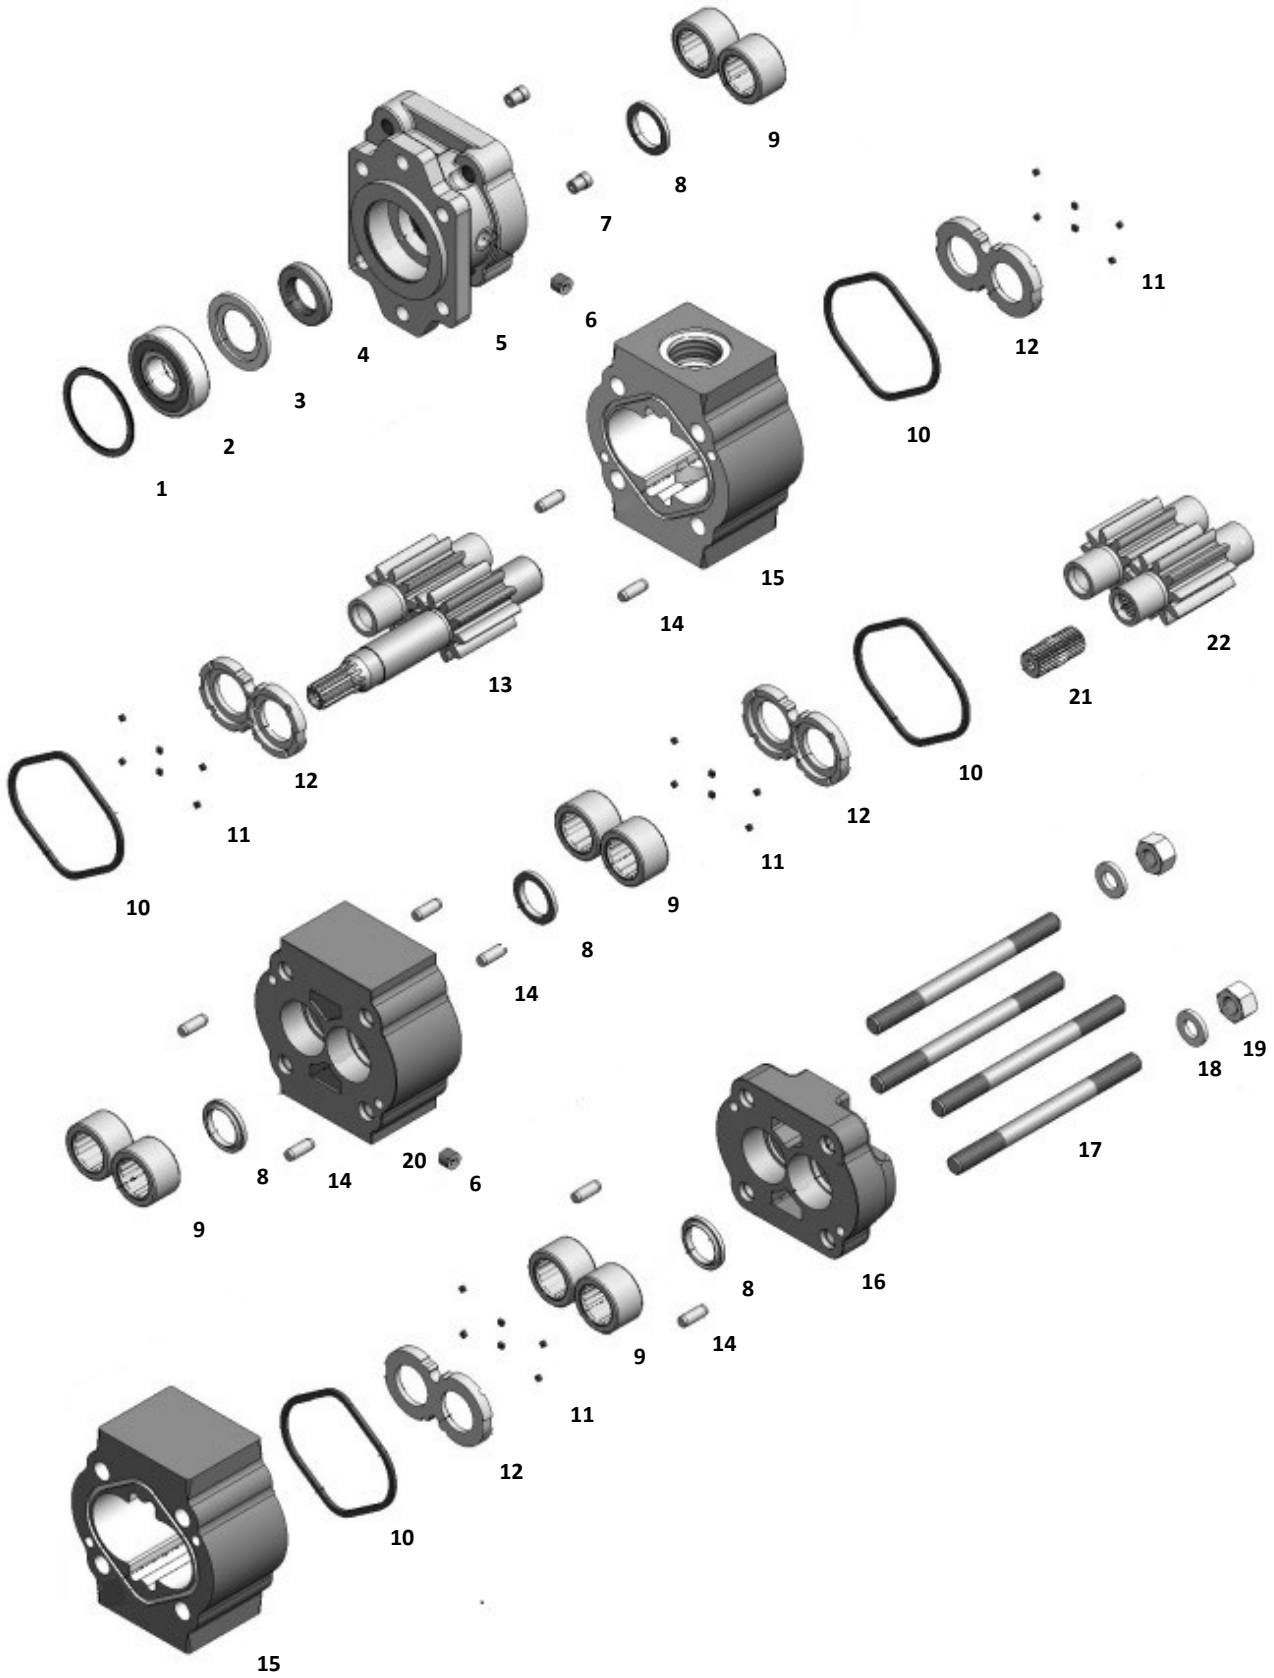

WAK20 SERIES DIAGRAM

WAK20 SERIES DIAGRAM

WAK20 SERIES DIAGRAM

#	WORLD AMERICAN® #	DESCRIPTION	REPLACES OEM #
1	WA20-20-0100	SNAP RING	391-2686-063
2	WA20-20-0102	BEARING	391-0381-040
3	WA20-20-0103	SEAL RETAINER	391-3381-040
4	WA20-20-0107	MOTOR SEAL	391-2883-119
5	SEE CHART 1	SHAFT END COVER	SEE CHART 1
6	WA20-PLUG-0004	CASE DRAIN PLUG	391-2282-056
7	WA20-20-0117	CHECK VALVE	391-3681-001
8	WA20-20-0119	RING SEAL	391-2585-006
9	WA20-20-0120	ROLLER BEARINGS	391-0381-068
10	WA20-20-0204	HOUSING GASKET	391-2884-019
11	WA20-20-0259	POCKET SEAL	391-2882-051
12	WA20-20-0122	THRUST PLATE	391-2185-013
13	SEE CHART 2	GEAR SET	SEE CHART 2
14	WA20-20-0121	DOWEL PINS	391-2082-071
15	SEE CHART 3	HOUSING	SEE CHART 3
16	WA20-20-0133	PORT END COVER	308-3100-100
17	SEE CHART 4	STUDS	SEE CHART 4
18	WA07-8104	WASHERS	391-3782-146
19	WA20-20-0257	HEX NUTS	391-1451-115
20	SEE CHART 5	BEARING CARRIER (FOR TANDEM UNITS)	SEE CHART 5
21	WA20-20-0203	CONNECTING SHAFT (FOR TANDEM UNITS)	312-1133-001
22	SEE CHART 6	GEAR SET (FOR TANDEM & CONTINENTAL UNITS)	SEE CHART 6
N.I.	SEE CHART 7	CONTINENTAL INPUT SHAFTS	SEE CHART 7
N.I.	WA20-20-0194	CONTINENTAL SHAFT BEARING RETAINER	312-0100-002
N.I.	WA20-20-0195	CONTINENTAL SHAFT BRG RETAINER SNAP RING	391-2685-011
N.I.	WA20-20-0106	PUMP SEAL	391-2883-058

A

B

C

D

WAK20 SERIES CHART 1- SHAFT END COVERS

#	WORLD AMERICAN® #	DESCRIPTION	REPLACES OEM #
A	WA20-20-0108	2/4 BOLT "B" SHAFT END COVER	308-5053-402
B	WA20-20-0112	4 BOLT "B" SHAFT END COVER	308-5030-401
C	WA20-20-0109	2 BOLT "A" SHAFT END COVER	308-5020-404
C	WA20-20-0114	2 BOLT "B" SHAFT END COVER	308-5030-401
D	WA20-20-0111	PAD MOUNT SHAFT END COVER	308-5016-203