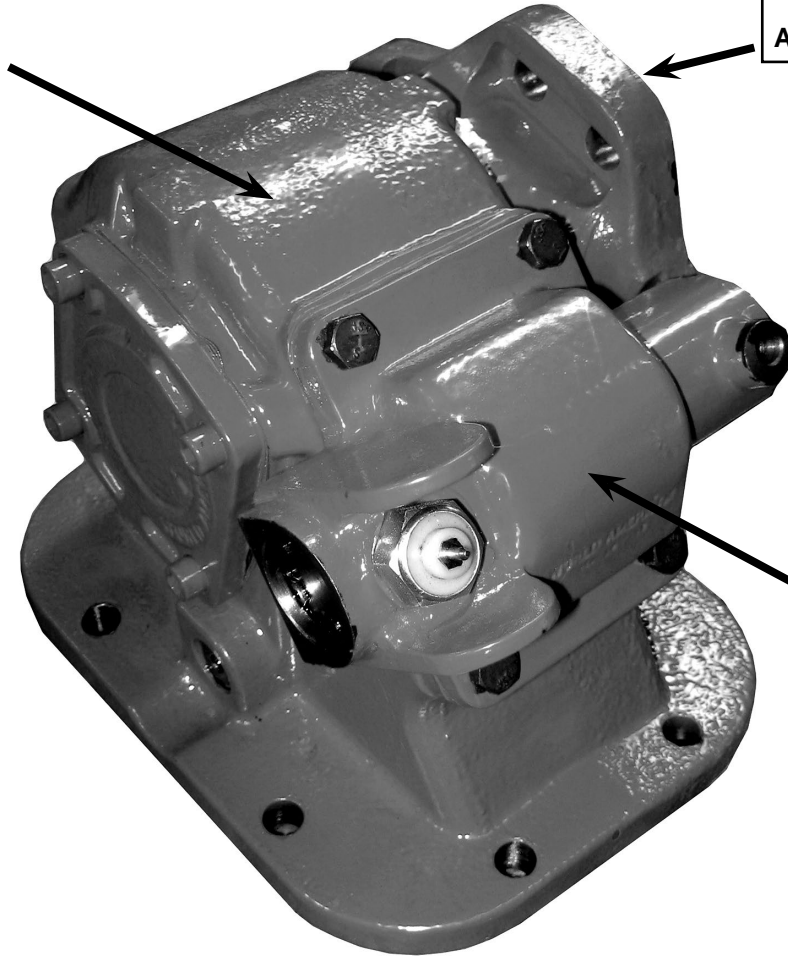

WORLD AMERICAN® BUILD-YOUR-OWN-PTO-KIT PROGRAM

PTO HOUSING
OPTIONS

OUTPUT SHAFT
ASSEMBLY OPTIONS

SHIFT COVER
OPTIONS