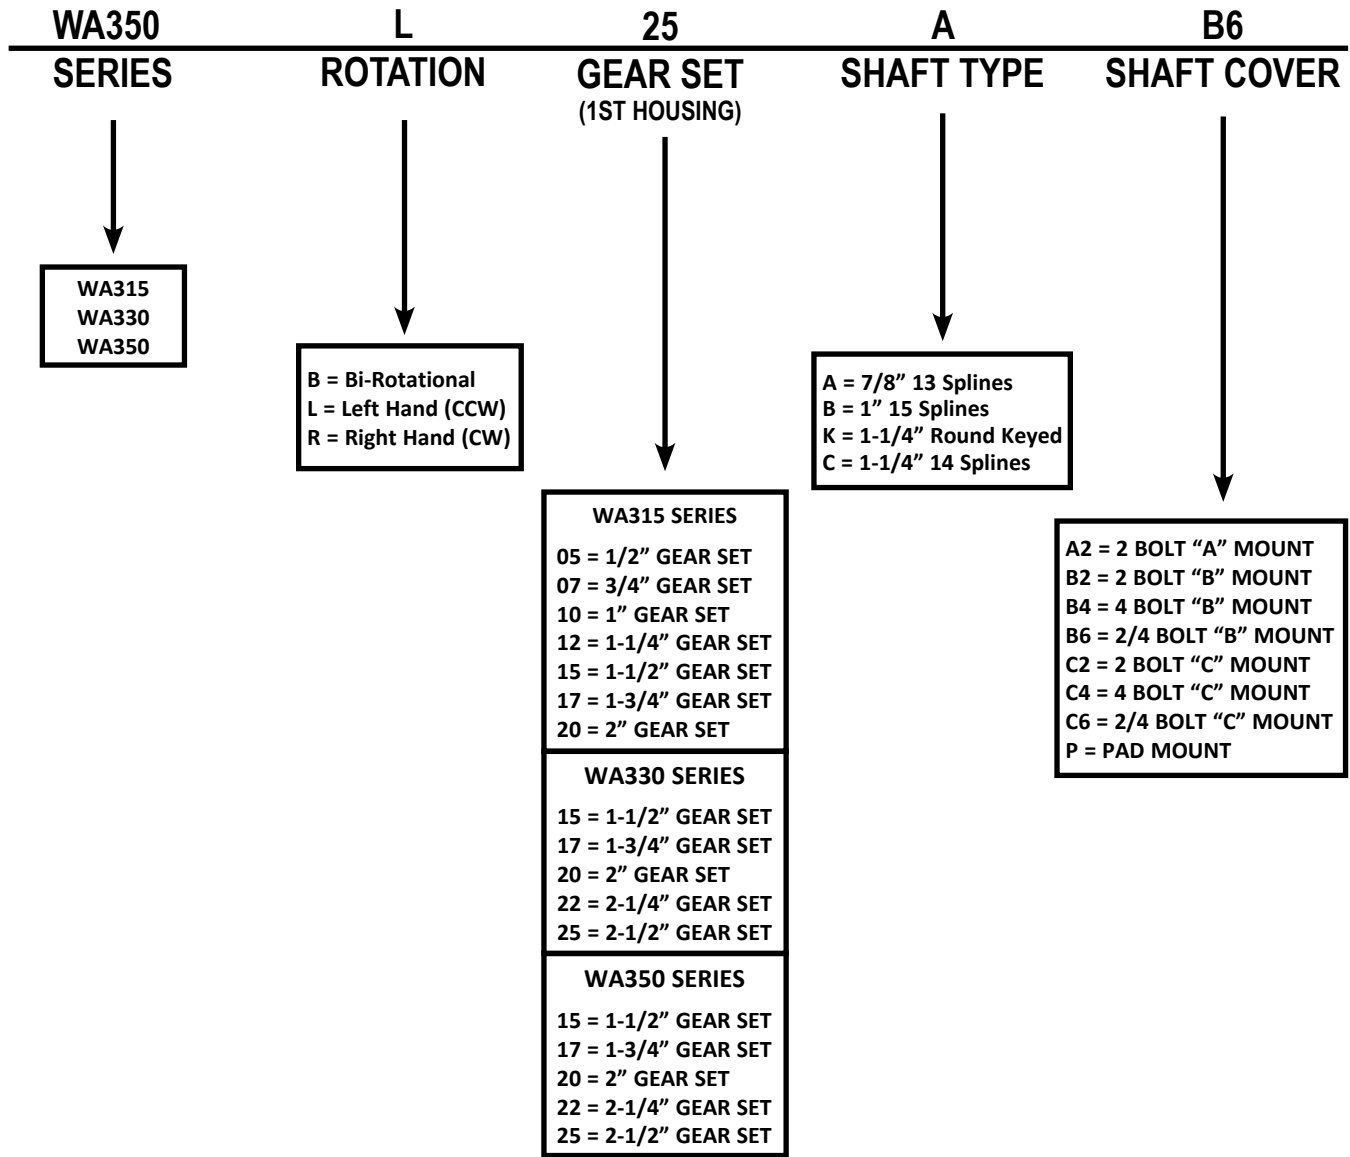

TANDEM OR LARGER BUSHING SERIES GEAR PUMPS

TANDEM OR LARGER BUSHING SERIES GEAR PUMPS

NOTES:

NPT = NATIONAL PIPE THREAD

ORB = O-RING BOSS THREAD

SF = SPLIT FLANGE PORTING

NOT ALL SIZES ARE AVAILABLE FOR EVERY SERIES.

CUSTOM PORTING IS AVAILABLE AND WILL CHANGE THE PART NUMBER.

PUMPS OVER 40LBS. MUST BE SUPPORTED WITH A BRACKET (SEE PAGE 30 FOR SUPPORT BRACKETS)