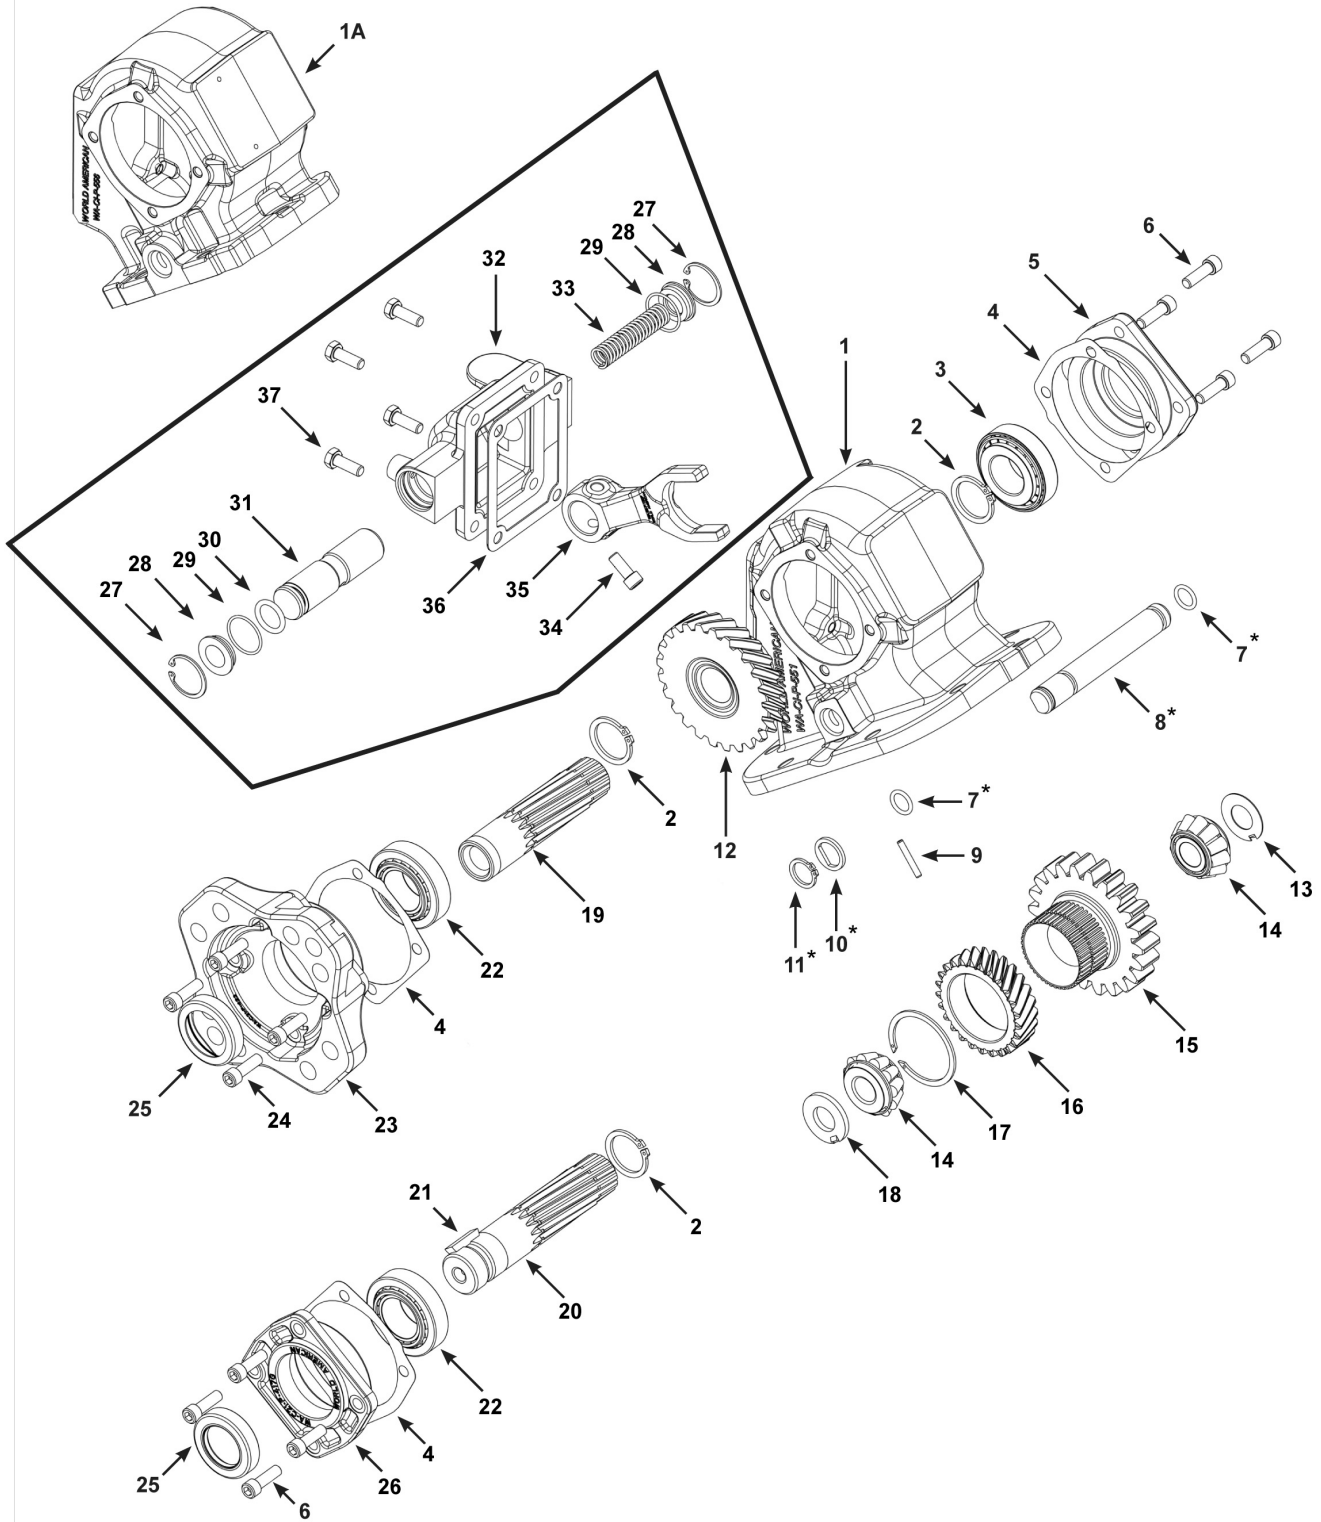

WA06/08 SERIES DIAGRAM

WA06/08 SERIES DIAGRAM

WA06/08 SERIES DIAGRAM

ITEM	WORLD AMERICAN® #	QTY	DESCRIPTION	REPLACES CHELSEA® #
1	WA20-03-1004	1	8 BOLT STANDARD MOUNT HOUSING	1P552X
1A	WA20-03-1005	1	6 BOLT STANDARD MOUNT HOUSING	1P557X
N.I.	WA20-03-1006	1	6 BOLT DEEP MOUNT HOUSING	1P558X
N.I.	WA20-03-1007	1	8 BOLT DEEP MOUNT HOUSING	1P562X
2	WA20-03-1028	2	SNAP RING	378391
3	WA20-03-1031	1	BEARING	550532
4	SEE CHART 1	A/R	END COVER GASKET	CHART 1
5	WA20-03-1043	1	END COVER	328274X
6	WA20-03-1035	A/R	CAP BOLTS	378430-10
7	WA20-03-1036*	2	O-RING	28P191
8	WA20-03-1025*	1	IDLER SHAFT	9P88
9	WA20-03-1049	1	DOWEL PIN	500597-16
10	WA20-03-1058*	1	D WASHER	WA28P99
11	WA20-03-1076*	1	SNAP RING	WA378000
12	SEE CHART 3	1	LOWER RATIO GEAR	CHART 3
13	WA20-03-1026	1	THRUST WASHER	31P102
14	WA20-03-1042	2	BEARING	550439
15	SEE BELOW LIST	1	INPUT GEAR	SEE BELOW
16	SEE CHART 3	1	UPPER RATIO GEAR	CHART 3
17	WA20-03-1069	1	SNAP RING	379522
18	SEE CHART 2	A/R	WASHER	CHART 2
19	WA20-03-1021**	A/R	7/8" 13 SPLINE OUTPUT SHAFT DM	3P282
20	WA20-03-1022	A/R	1.25" ROUND KEYED OUTPUT SHAFT	3P202
21	WA20-03-1045	A/R	5/16" WOODRUFF KEY	500007-27
22	WA20-03-1046	1	BEARING	50397
23	WA20-03-1063	A/R	DIRECT MOUNT XK FLANGE	328333X
24	WA20-03-1037	4	"XK" FLANGE MOUNTING BOLTS	378430-8
25	WA20-03-1040	1	SEAL	28P216
26	WA20-03-1034	A/R	REMOTE MOUNT XD COVER	328273X
27-35	WA20-03-1030	1	AIR SHIFT COVER - ALL POSITIONS	329361X
N.I.	WA20-03-1070	A/R	WIRE SHIFT COVER, RATIOS 5, 9, 0 POSITIONS RF & LR	329119-1X
N.I.	WA20-03-1074	A/R	WIRE SHIFT COVER, RATIOS 5, 9, 0 POSITIONS RR & LF	329119-2X
N.I.	WA20-03-1067	A/R	WIRE SHIFT COVER, RATIOS 3, 4, 6, 7, 8 POSITIONS RF & LR	329121-1X
N.I.	WA20-03-1091	A/R	WIRE SHIFT COVER, RATIOS 3, 4, 6, 7, 8 POSITIONS RR & LF	329121-2X
36	WA20-03-1038	1	TOP COVER GASKET	35P8
37	WA20-03-1039	4	TOP COVER BOLTS	378430-8
N.I.	WA20-03-1051	2	END COVER RACES	550221
N.I.	WA091	1	FLANGE TO PUMP GASKET	N/A

*INCLUDED WITH IDLER PIN.

** TO REPLACE THE CHELSEA® 2 PIECE OUTPUT SHAFT 3P283, 21P573 & 21P571 YOU MUST REPLACE THE FLANGE & SHAFT WITH A WA20-03-1020 CONVERSION KIT.

INPUT GEAR LIST

INPUT GEAR CODE	WORLD AMERICAN® #	INPUT GEAR LIST	REPLACES CHELSEA® #
LI	WA20-03-1008	UNIVERSAL INPUT GEAR FOR RATIOS 4, 5, 6, 7, 8, 9, 0	5P1004 AH
3LI	WA20-03-1013	UNIVERSAL INPUT GEAR FOR RATIO 3	SEE CHART 3
PB	WA20-03-1033	MACK® INPUT GEAR FOR RATIOS 4, 5, 6, 7, 8, 9, 0	5P1037 DA
3PB	WA20-03-1010	MACK® INPUT GEAR FOR RATIO 3	SEE CHART 3
LS	WA20-03-1072	SPICER® INPUT GEAR FOR RATIOS 4, 5, 6, 7, 8, 9, 0	5P1008 AR
LQ	WA20-03-1073	SPICER® INPUT GEAR FOR RATIOS 4, 5, 6, 7, 8, 9, 0	5P1006 AP
LY	WA20-03-1124	FULLER® INPUT GEAR FOR RATIOS 4, 5, 6, 7, 8, 9, 0	5P1010 AX
MH	WA20-03-1081	SPICER® INPUT GEAR FOR RATIOS 4, 5, 6, 7, 8, 9	5P1015 BG
MR	WA20-03-1082	CHEVY® & SPICER® INPUT GEAR FOR RATIOS 4, 5, 6, 7, 8, 9, 0	5P1023 BQ
QE	WA20-03-1125	ZF® INPUT GEAR FOR RATIOS 4, 5, 6, 7, 8, 9, 0	5P1056 ED
QT	WA20-03-1032	FULLER® INPUT GEAR FOR RATIOS 4, 5, 6, 7, 8, 9, 0	5P1059 ES
QW	WA20-03-1075	FULLER® INPUT GEAR FOR RATIOS 4, 5, 6, 7, 8, 9, 0	5P1060 EV
RP	WA20-03-1084	SPICER® INPUT GEAR FOR RATIOS 4, 5, 6, 7, 8, 9, 0	5P1070 FN
TZ	WA20-03-1065	ZF® INPUT GEAR FOR RATIOS 4, 5, 6, 7, 8, 9, 0	5P1237 HY
UL	WA20-03-1123	FULLER® INPUT GEAR FOR RATIOS 4, 5, 6, 7, 8, 9, 0	5P1261 JK

CHART 1

WORLD AMERICAN #	DESCRIPTION	REPLACES CHELSEA® #
WA20-03-1027	0.010" GASKET	22P127-1
WA20-03-1041	0.020" GASKET	22P127-2
WA20-03-1126	0.032" GASKET	22P24-3

CHART 2