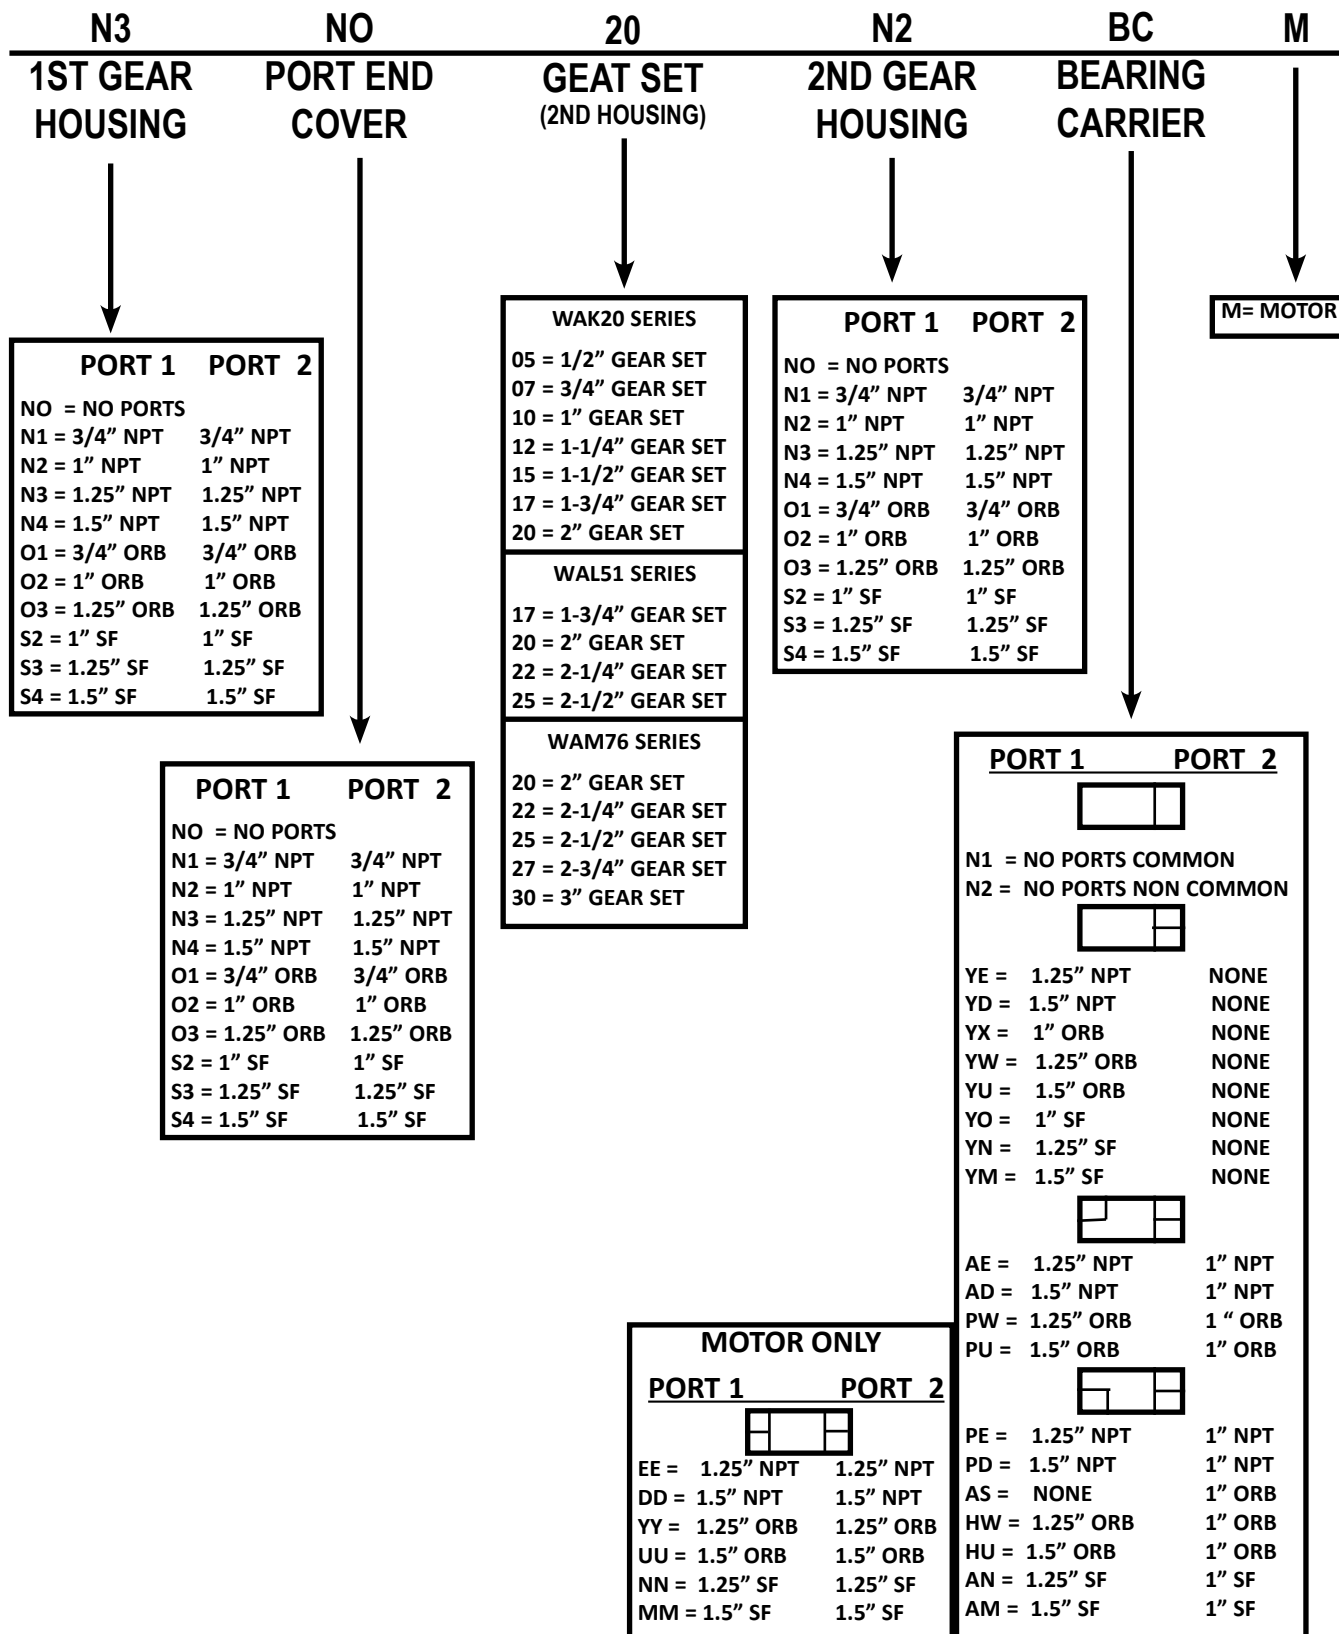

TANDEM OR LARGER GEAR PUMPS

TANDEM OR LARGER GEAR PUMPS