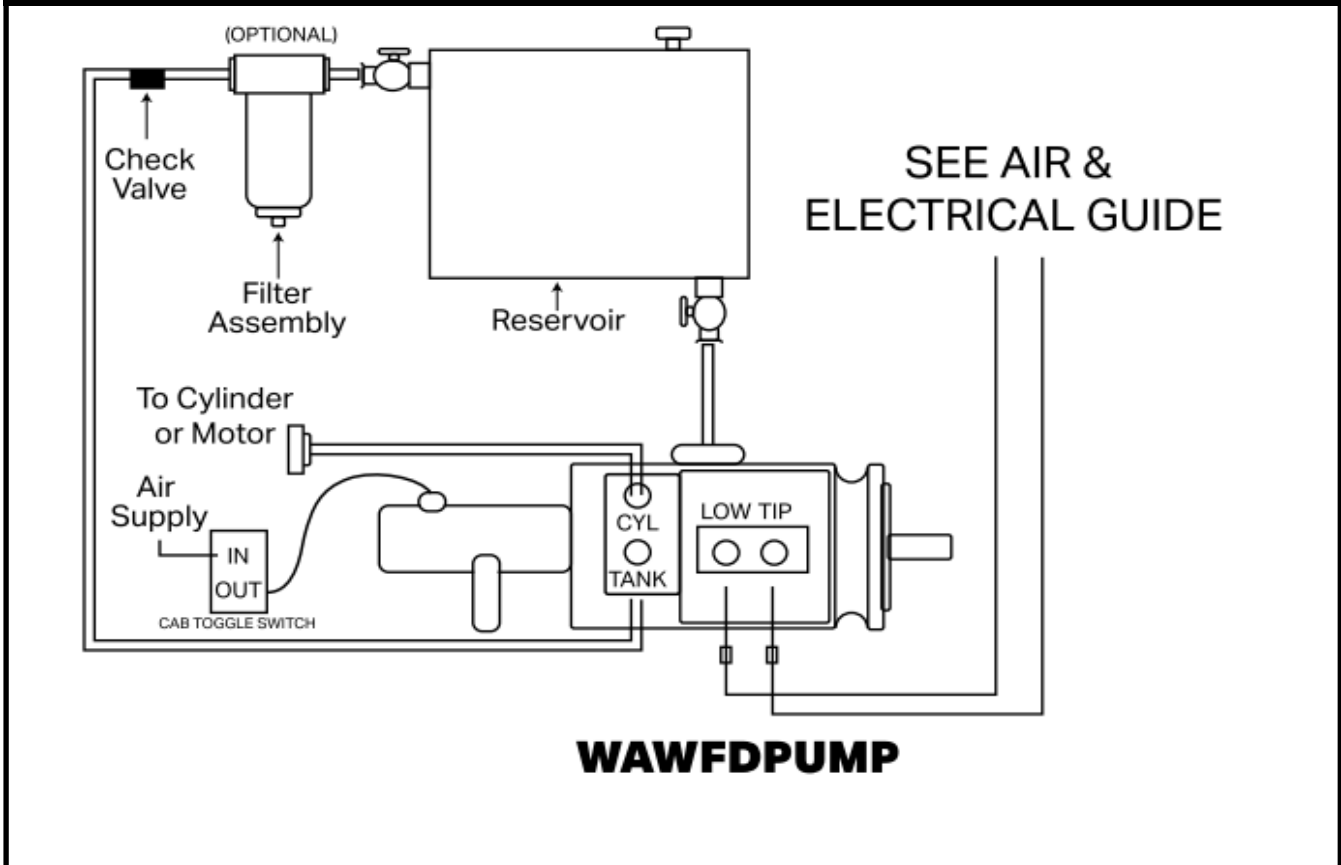

COMBINATION WALKING FLOOR/DUMP TRAILER HYDRAULIC SCHEMATIC

AIR SHIFTER INSTALLATION INSTRUCTIONS

IMPORTANT!

IT IS RECOMMENDED THAT YOU READ THESE INSTRUCTIONS COMPLETELY BEFORE STARTING THE AIR SHIFTER INSTALLATION. THE CORRECT INSTALLATION MAY BE THE DIFFERENCE BETWEEN A SAFE EXTENDED LIFE OR A PREMATURE FAILURE.