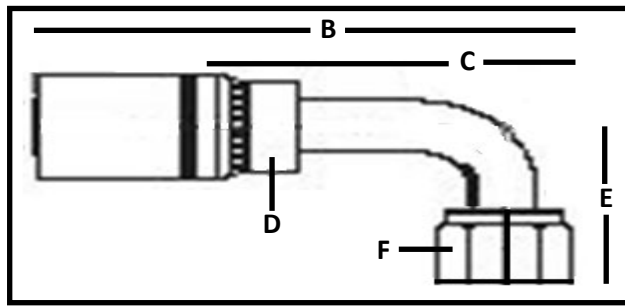

FEMALE 90 DEGREE SWIVEL JIC HYDRAULIC HOSE FITTINGS

WORLD AMERICAN® #	HOSE SIZE	B	C	D	E	F	THREAD
WAFJX-0404-90	1/4"	2.98"	1.72"	5/8"	.83"	9/16"	7/16" - 20
WAFJX-0405-90	1/4"	3.07"	1.81"	5/8"	.83"	5/8"	1/2" - 20
WAFJX-0406-90	1/4"	3.12"	1.87"	5/8"	.91"	11/16"	9/16" - 18
WAFJX-0604-90	3/8"	2.58"	1.08"	11/16"	.88"	9/16"	7/16" - 20
WAFJX-0605-90	3/8"	3.33"	1.83"	11/16"	.83"	5/8"	1/2" - 20
WAFJX-0606-90	3/8"	3.38"	1.88"	11/16"	.91"	11/16"	9/16" - 18
WAFJX-0608-90	3/8"	3.63"	2.13"	3/4"	1.12"	7/8"	3/4" - 16
WAFJX-0806-90	1/2"	3.49"	1.99"	7/8"	.91"	11/16"	9/16" - 18
WAFJX-0808-90	1/2"	3.75"	2.25"	7/8"	1.13"	7/8"	3/4" - 16
WAFJX-0812-90	3/4"	3.78"	2.28"	1 1/8"	1.83"	1 1/4"	1 1/16" - 12
WAFJX-1212-90	3/4"	3.89"	2.30"	1 1/8"	1.83"	1 1/4"	1 1/16" - 12
WAFJX-1216-90	1"	4.34"	2.75"	1 3/8"	2.80"	1 1/2"	1 5/16" - 12
WAFJX-1616-90	1"	4.50"	2.77"	1 3/8"	2.80"	1 1/2"	1 5/16" - 12
WAFJX-2020-90	1 1/4"	5.66"	3.66"	1 3/4"	3.24"	2"	1 5/8" - 12

GO TO:

[HTTP://PTO.WORLDAmerican.COM](http://pto.worldamerican.com)

**FOR OUR ONLINE INTERCHANGE AND
APPLICATION GUIDE.**