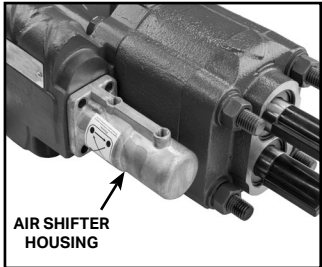

STEP 6: Insert the clevis pin through the piston assembly & spool and secure it with the snap ring.

CLEVIS PIN

SNAP RING

CONTINUED>

AIR SHIFTER INSTALLATION INSTRUCTIONS

STEP 7: Apply a light coating of grease to the base of the air shifter housing. Install O-Ring #1 as shown.