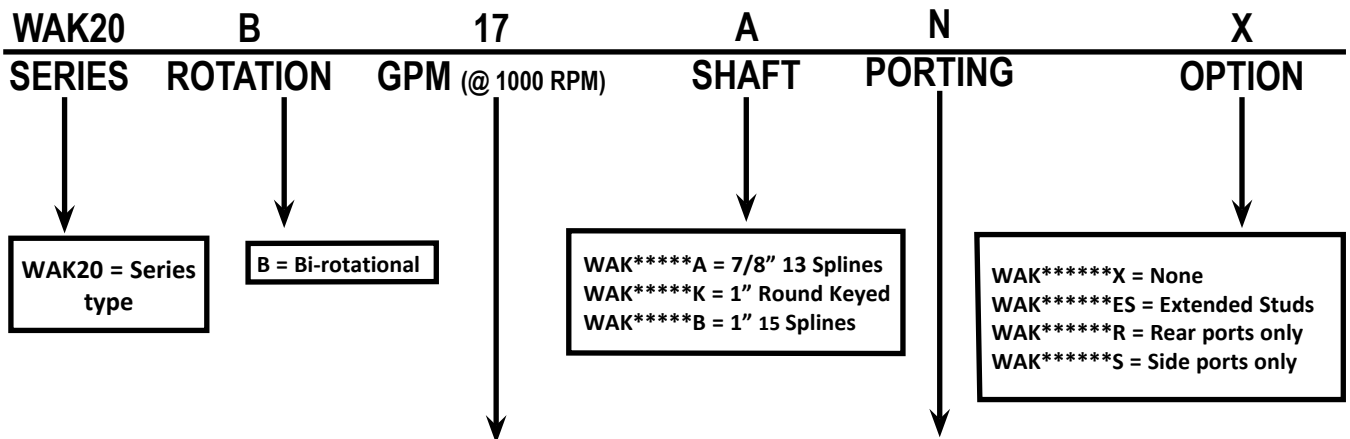

WAK20B SERIES UNIVERSAL GEAR PUMPS

FEATURES

- Replaces All Commercial® P20 and Permco® 2100 Series Pumps
- Direct Replacement for the Muncie® MK Series Pumps
- Bi-Rotational
- Handles Pressures up to 3000 PSI
- Handles Speeds up to 3000 RPM
- Dual Porting Side and Rear
- Lower Stocking Quantities

GEAR WIDTH	GPM/LPM	CU.IN
1/2"	WAK***4 (15)	.924
3/4"	WAK***6 (23)	1.380
1"	WAK***8 (30)	1.970
1.25"	WAK***11 (42)	2.460
1.50"	WAK***13 (49)	2.950
1.75"	WAK***15 (57)	3.440
2"	WAK***17 (64)	3.940

WAK***4*N = 1/2" NPT Side Porting & 1" NPT Rear Porting
WAK***6*N = 3/4" NPT Side Porting & 1" NPT Rear Porting
WAK***8*N = 1" NPT Side Porting & 1" NPT Rear Porting
WAK***11*N = 1" NPT Side Porting & 1" NPT Rear Porting
WAK***13*N = 1-1/4" NPT Side Porting & 1" NPT Rear Porting
WAK***15*N = 1-1/4" NPT Side Porting & 1" NPT Rear Porting
WAK***17*N = 1-1/4" NPT Side Porting & 1" NPT Rear Porting
WAK***4*O = 5/8" ORB Side Porting & 1" ORB Rear Porting
WAK***6*O = 3/4" ORB Side Porting & 1" ORB Rear Porting
WAK***8*O = 1" ORB Side Porting & 1" ORB Rear Porting
WAK***11*O = 1" ORB Side Porting & 1" ORB Rear Porting
WAK***13*O = 1-1/4" ORB Side Porting & 1" ORB Rear Porting
WAK***15*O = 1-1/4" ORB Side Porting & 1" ORB Rear Porting
WAK***17*O = 1-1/4" ORB Side Porting & 1" ORB Rear Porting

FOR TANDEM AND LARGER PUMPS SEE PAGES 36-37

NOTE: NPT - NATIONAL PIPE THREAD
ORB - O-RING BOSS