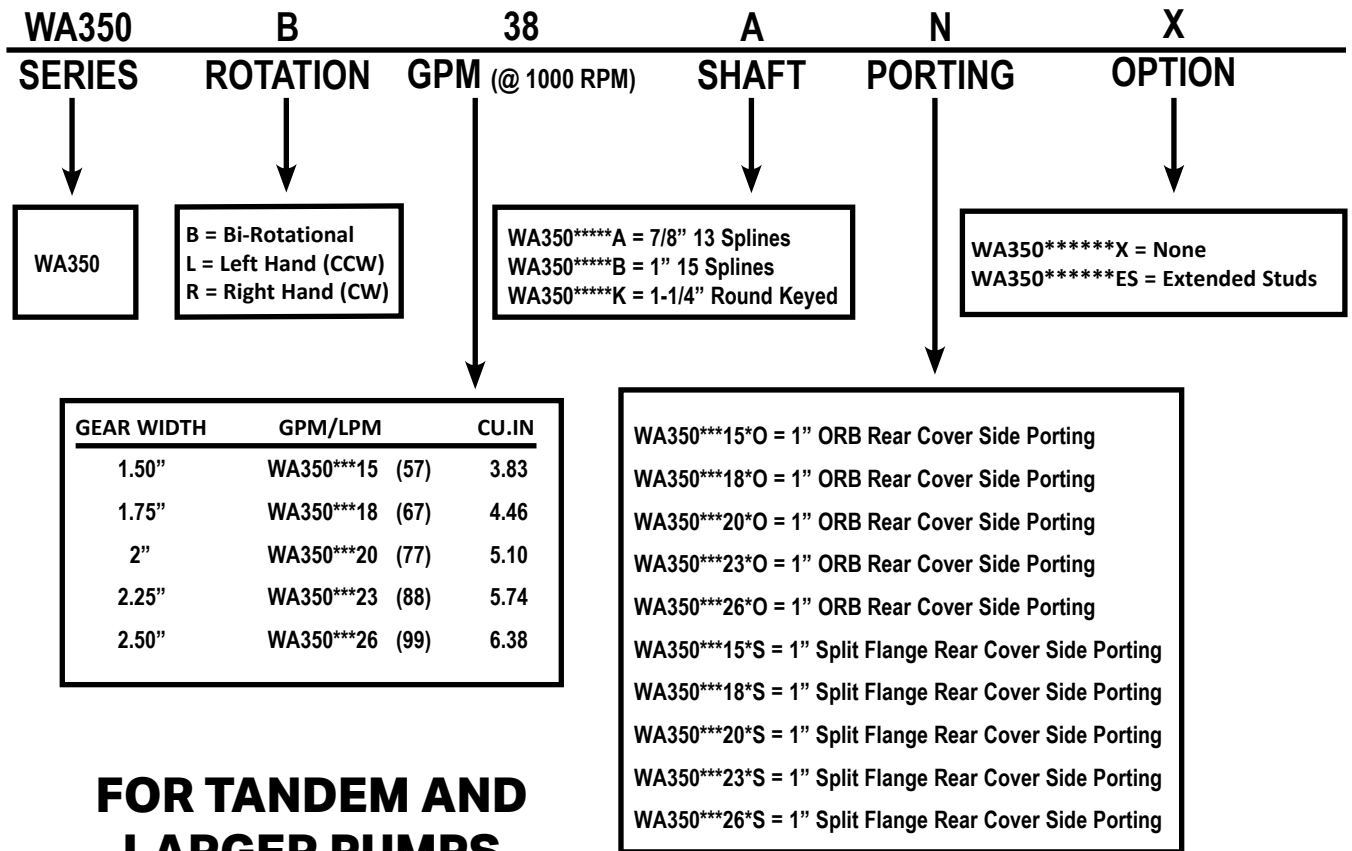

WA350 SERIES BUSHING STYLE GEAR PUMPS

FEATURES

- Replaces Commercial® P350 and Permco® Series Pumps
- Handles Pressures up to 3500 PSI*
- Handles Speeds up to 3000 RPM
- Built to Your Requirements.

FOR TANDEM AND LARGER PUMPS SEE PAGES 40-41

NOTE: ORB - O-RING BOSS

NOTE: PUMPS OVER 40LBS. MUST BE SUPPORTED WITH A BRACKET (SEE PAGE 30 FOR SUPPORT BRACKETS)
* 2", 2-1/4" and 2-1/2" Wide Gears Have a 3000, 2750 and 2500 Max PSI.