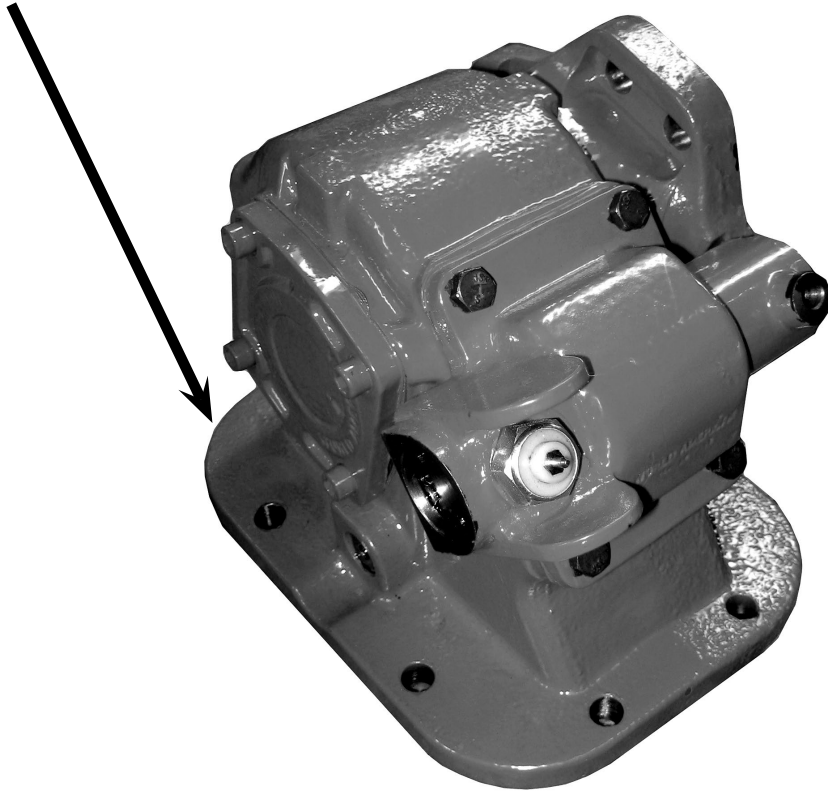

POWER TAKE OFF SECTION

POWER TAKE OFF SECTION

ALL PARTS ARE INTERCHANGEABLE WITH CHELSEA'S®

OUR PTO HOUSING IS MADE OF CAST IRON WITH AN INCREASED MOUNTING FLANGE RADIUS FOR HEAVY DUTY APPLICATIONS.

WORLD AMERICAN® USES A CAST IRON ROTATABLE FLANGE WITH TAPPED HOLES MAKING PUMP INSTALLATION EASIER. THE PLUG AND GASKET ARE INCLUDED TO INCREASE THE LIFE OF THE SPLINES.