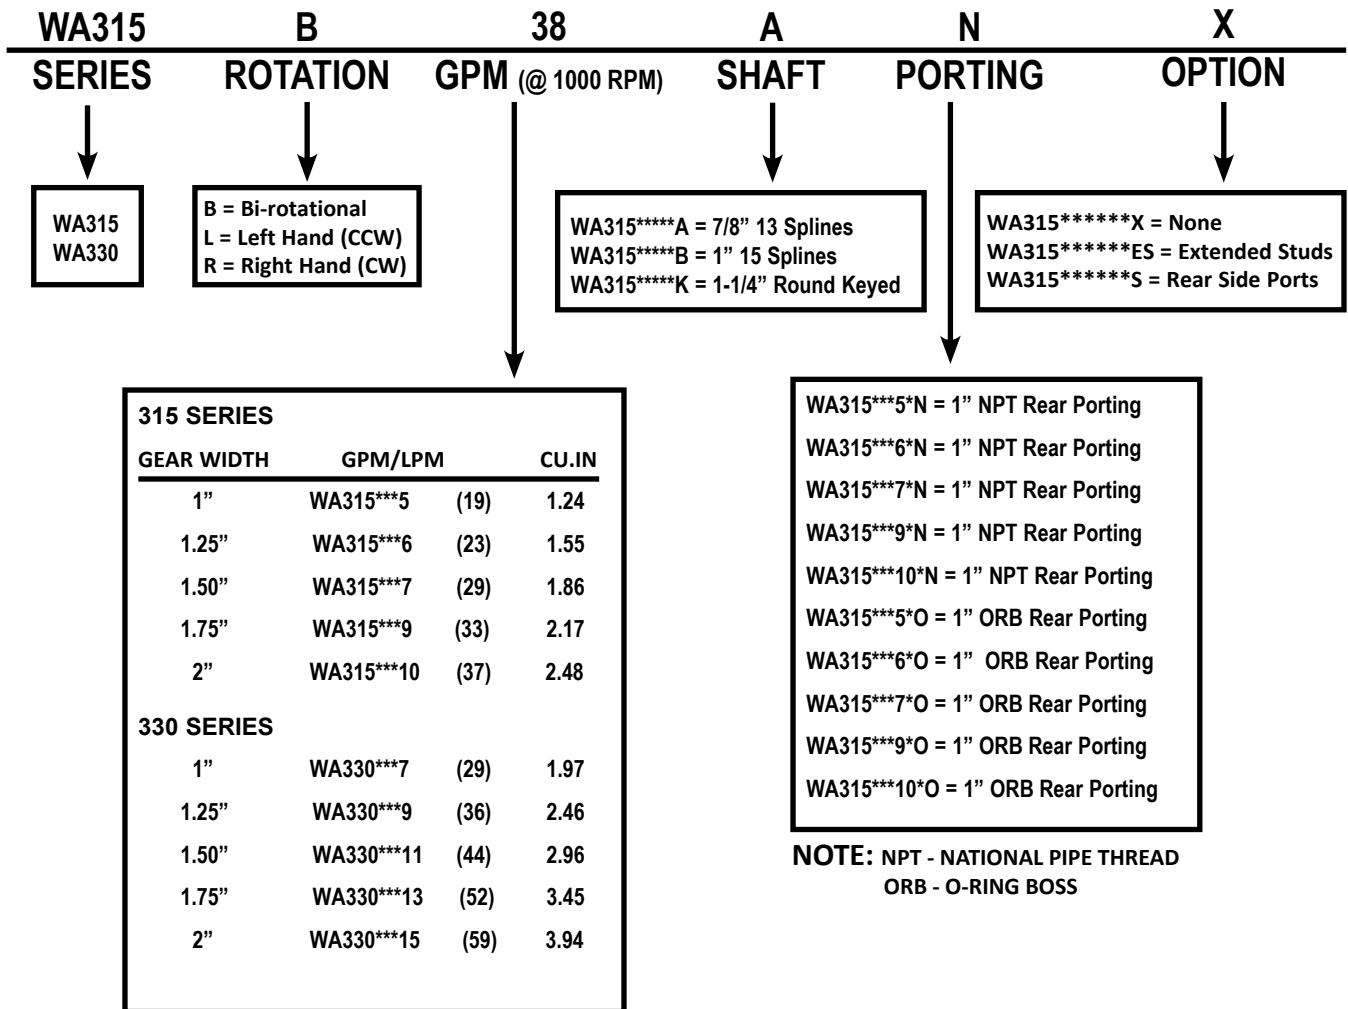

WA315 & WA330 SERIES BUSHING STYLE GEAR PUMPS

FEATURES

- Replaces Commercial® P315, & P330 Series and Permco® Series Pumps.
- Handles Pressures up to 3500 PSI*
- Handles Speeds up to 3000 RPM
- Built to Your Requirements.

WA315 & WA330 SERIES BUSHING STYLE GEAR PUMPS

**FOR TANDEM AND
LARGER PUMPS
SEE PAGES 40-41**

NOTE: PUMPS OVER 40LBS. MUST BE SUPPORTED WITH A BRACKET (SEE PAGE 30 FOR SUPPORT BRACKETS)

* 1-3/4" and 2" Wide Gears Have a 2900 and 2500 Max PSI.