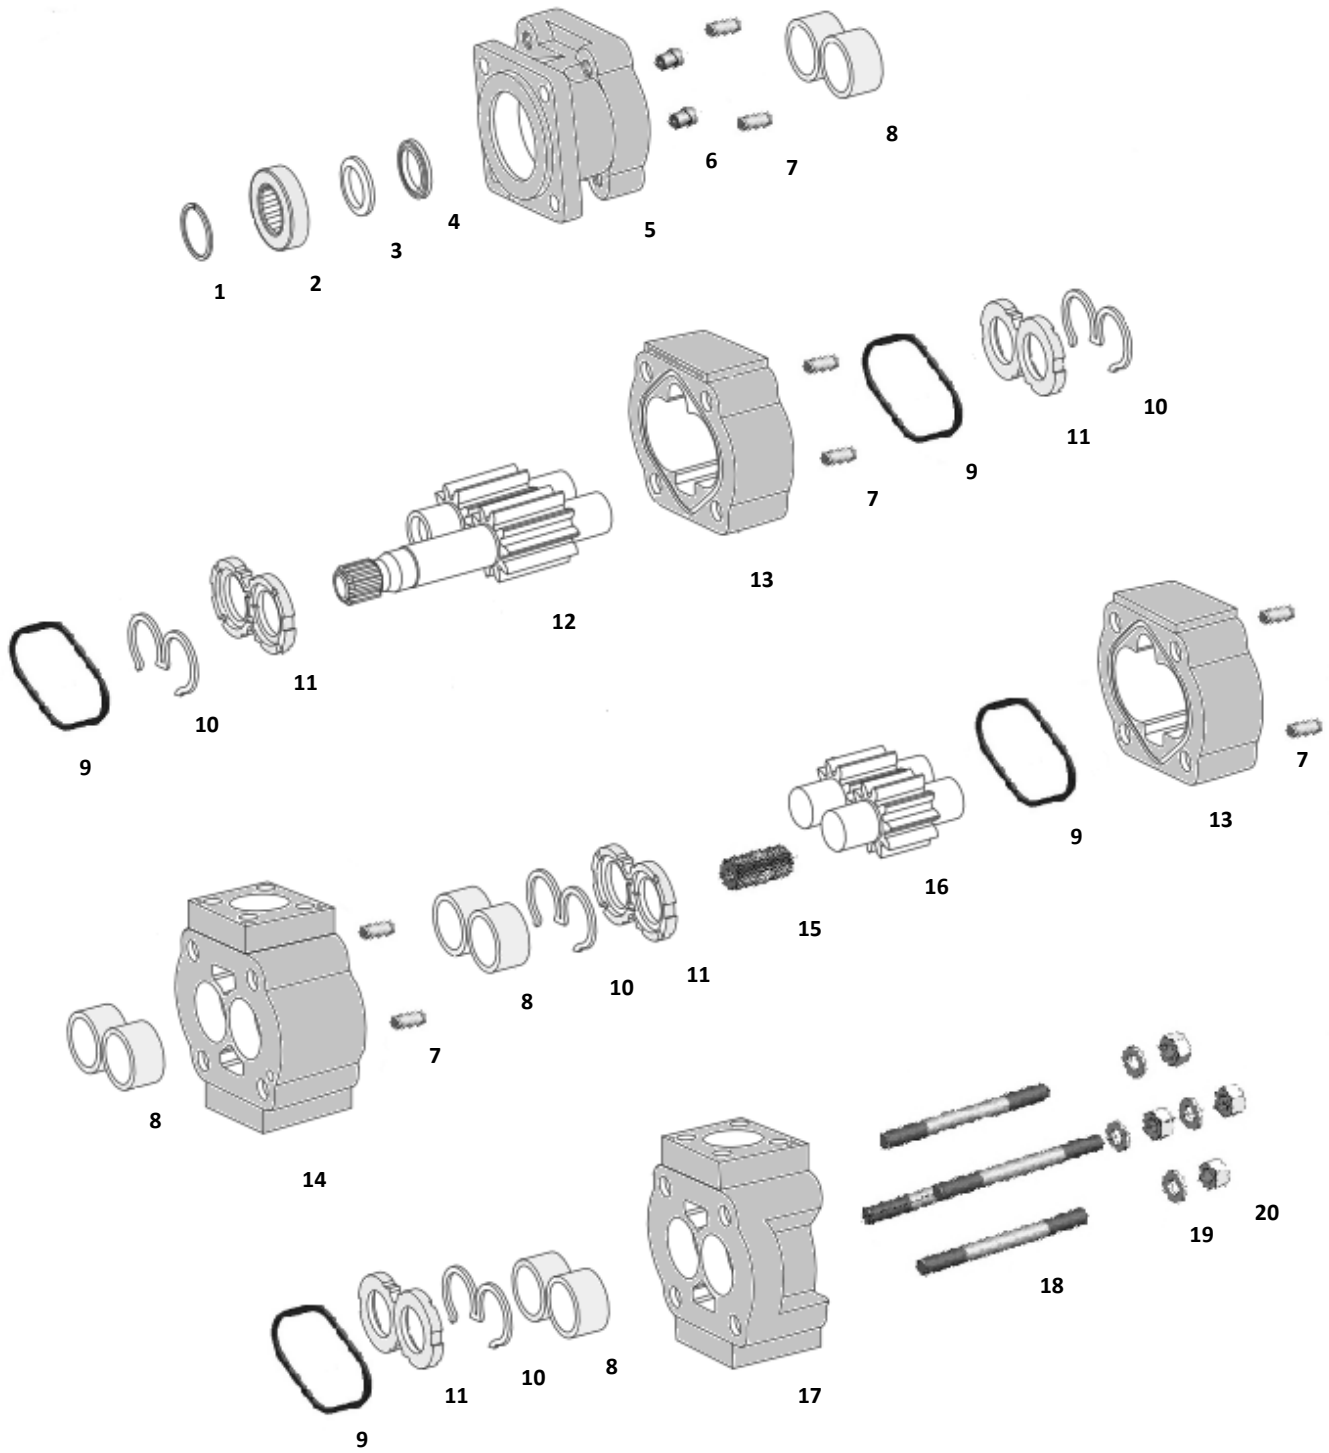

WA350 SERIES DIAGRAM

WA350 SERIES DIAGRAM

#	WORLD AMERICAN® #	DESCRIPTION	REPLACES OEM #
1	WA20-51-0104	SNAP RING	391-2686-065
2	WA20-51-0105	BEARING	391-0381-077
3	WA20-51-0107	SEAL RETAINER	391-3383-020
4	WA20-51-0110	SEAL	391-2883-115
5	SEE CHART 1	SHAFT END COVER	SEE CHART 1
N.I.	WA20-PLUG-0004	CASE DRAIN PLUG	391-2282-056
6	WA20-20-0117	CHECK VALVE	391-3681-001
7	WA20-51-0122	DOWEL PINS	391-2082-032
8	WA20-350-0016	BUSHINGS	319-0482-308
9	WA20-350-0074	HOUSE GASKET	391-2884-074
10	WA20-350-0014	THRUST PLATE PUMP SEAL	391-2882-140
N.I.	WA20-350-0015	THRUST PLATE NYLON BACK UP SEAL	391-2882-139
11	WA20-350-0013	THRUST PLATE	391-2185-057
12	SEE CHART 2	GEAR SET	SEE CHART 2
13	SEE CHART 3	HOUSING	SEE CHART 3
14	SEE CHART 4	BEARING CARRIER (FOR TANDEM UNITS)	SEE CHART 4
15	WA20-350-0073	CONNECTING SHAFT (FOR TANDEM UNITS)	323-1133-001
16	SEE CHART 5	GEAR SET (FOR TANDEM & CONTINENTAL UNITS)	SEE CHART 5
17	WA20-350-0090	PORT END COVER	323-3000-100
18	SEE CHART 6	STUDS	SEE CHART 6
19	WA07-8105	WASHERS	391-3784-028
20	WA20-51-5800	HEX NUTS	391-1451-076
N.I.	SEE CHART 7	CONTINENTAL INPUT SHAFTS	SEE CHART 7
N.I.	WA20-20-0193	CONTINENTAL SHAFT BEARING RETAINER	319-3381-046
N.I.	WA20-20-0194	CONTINENTAL SHAFT BRG RETAINER SNAP RING	391-2685-040
N.I.	WA20-350-PSK	SEAL KIT	391-1802-444
N.I.	WA20-51-0109	PUMP SEAL	391-2883-103

A

B

C

WA350 SERIES CHART 1- SHAFT END COVERS

#	WORLD AMERICAN® #	DESCRIPTION	REPLACES OEM #
A	WA20-350-0002	2/4 BOLT "B" SHAFT END COVER	323-5053-201
B	WA20-350-0009	2 BOLT "B" SHAFT END COVER	323-5023-201
B	WA20-350-0011	2 BOLT "C" SHAFT END COVER	323-5023-202
C	WA20-350-0005	4 BOLT "B" SHAFT END COVER	323-5033-201
C	WA20-350-0007	4 BOLT "C" SHAFT END COVER	323-5033-202