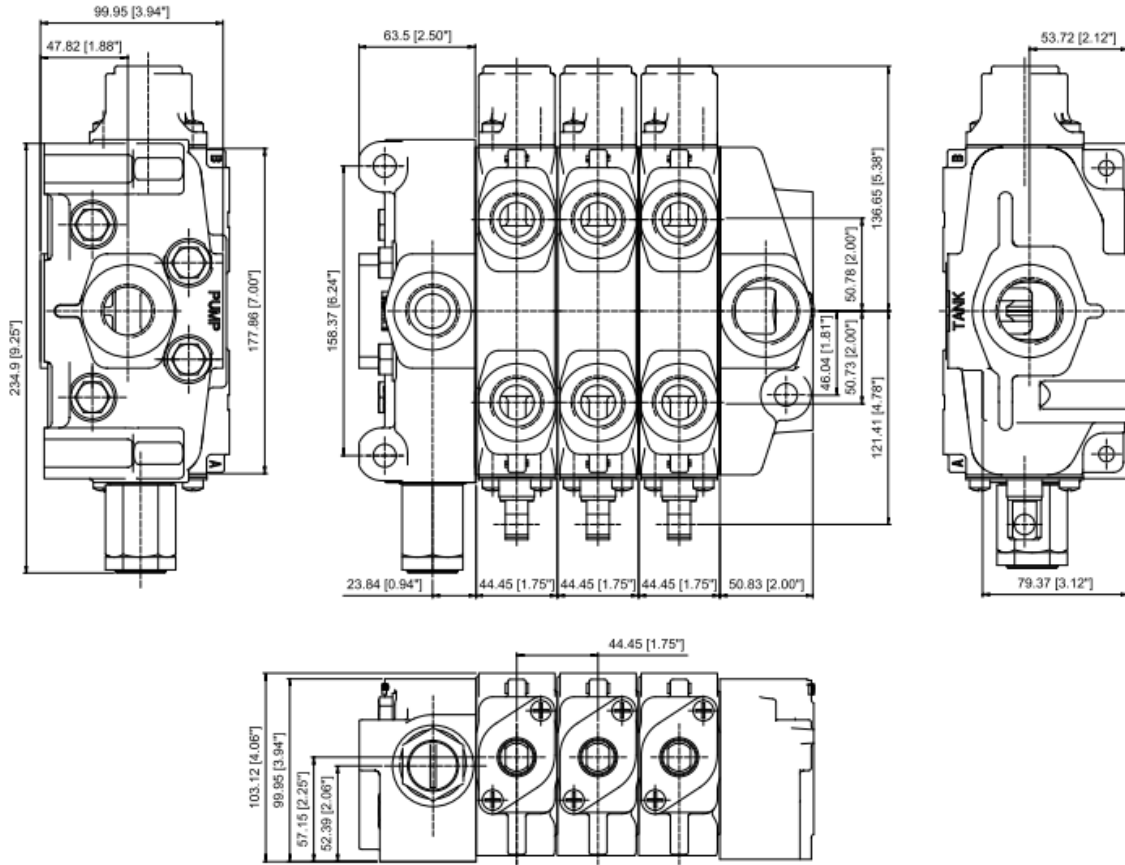

DIRECTIONAL VALVE ASSEMBLY CODING

WADV4L	-	A88S	-	A1	-	A2	-	A3	-	B1	-	T88
WORLD AMERICAN		INLET		WORK		WORK		WORK		WORK		OUTLET
DIRECTIONAL		TYPE		SECTION		SECTION		SECTION		SECTION		TYPE
VALVE SERIES				#1		#2		#3		#4