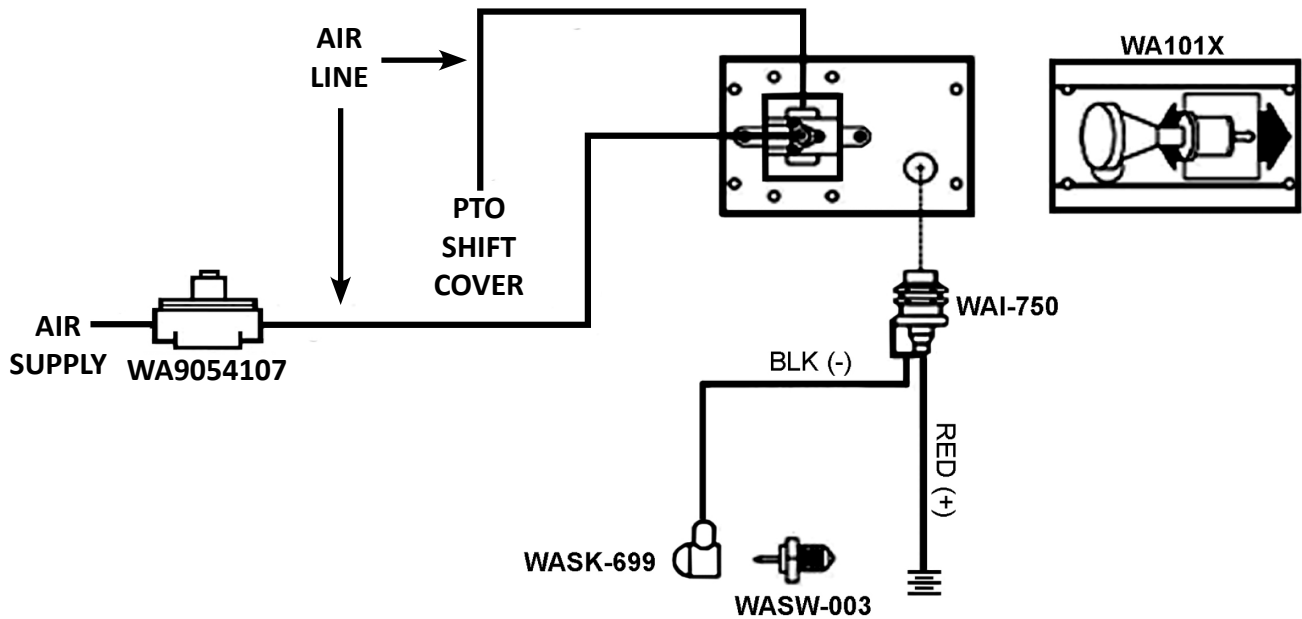

PTO SINGLE CONTROL AIR & ELECTRICAL INSTALLATION GUIDE