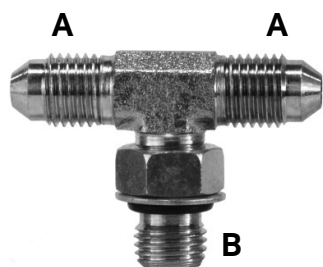

WAT-MMM-J08O08

JIC MALE TO ORB MALE TEES

WORLD AMERICAN® #	SIDE A	SIDE B
WAT-MMM-J04O04	04 JIC MALE	04 ORB MALE
WAT-MMM-J06O06	06 JIC MALE	06 ORB MALE
WAT-MMM-J08O08	08 JIC MALE	08 ORB MALE
WAT-MMM-J12O12	12 JIC MALE	12 ORB MALE
WAT-MMM-J16O16	16 JIC MALE	16 ORB MALE