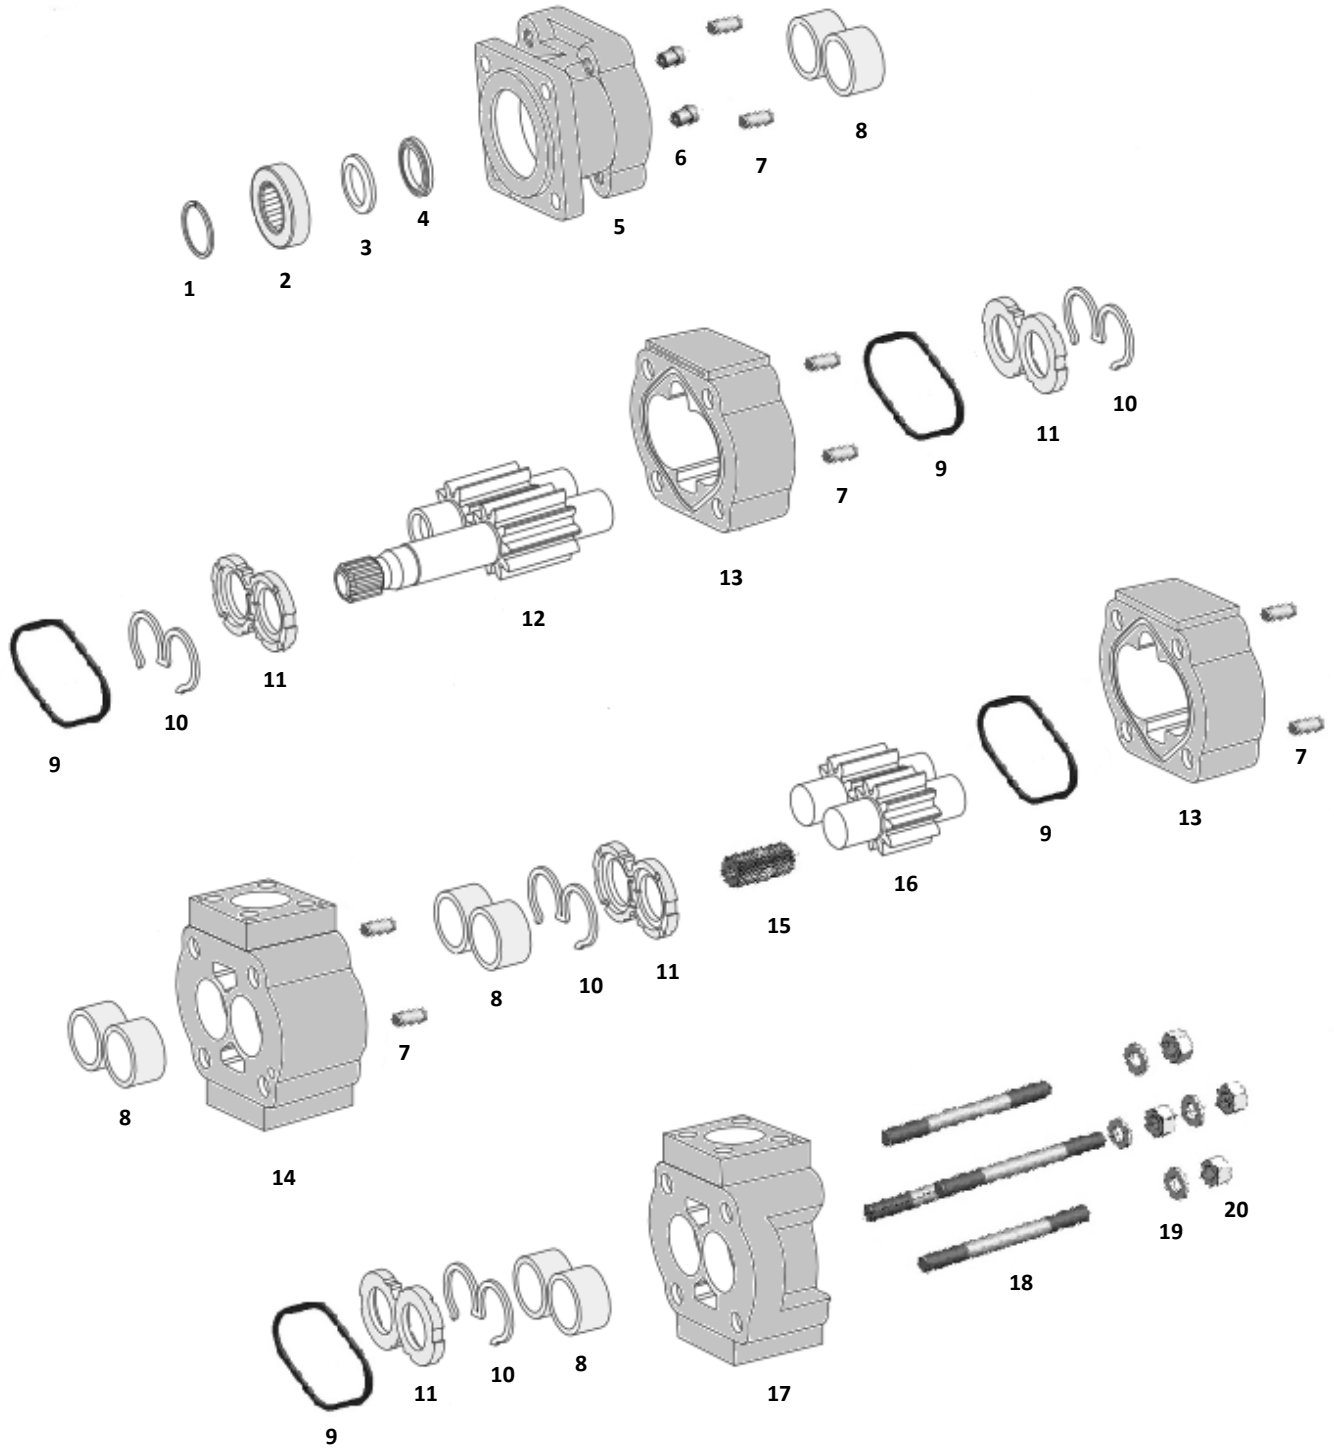

WA315 SERIES DIAGRAM

WA315 SERIES DIAGRAM

#	WORLD AMERICAN® #	DESCRIPTION	REPLACES OEM #
1	WA20-315-0600	SNAP RING FOR MOTOR	391-2686-016
2	WA20-315-0195	BEARING	391-0381-105
3	WA20-315-0196	SEAL RETAINER	391-3384-313
4	WA20-315-0004	SEAL	391-2883-151
5	SEE CHART 1	SHAFT END COVER	SEE CHART 1
N.I.	WA20-PLUG-0004	CASE DRAIN PLUG	391-2282-010
6	WA20-20-0117	CHECK VALVE	391-3681-001
7	WA20-20-0121	DOWEL PINS	391-2082-071
8	WA20-315-0011	BUSHINGS	391-0482-195
9	WA20-315-0054	HOUSING GASKET	391-2881-968
10	WA20-315-0009	THRUST PLATE SEAL	391-2883-168
N.I.	WA20-315-0010	THRUST PLATE NYLON BACK UP SEAL	391-2883-169
11	WA20-315-0008	THRUST PLATE	391-2185-063
12	SEE CHART 2	GEAR SET	SEE CHART 2
13	SEE CHART 3	HOUSING	SEE CHART 3
14	SEE CHART 5	BEARING CARRIER (FOR TANDEM UNITS)	SEE CHART 5
15	WA20-315-0058	CONNECTING SHAFT (FOR TANDEM UNITS)	326-1133-001
16	SEE CHART 6	GEAR SET (FOR TANDEM UNITS)	SEE CHART 6
17	WA20-315-0002	PORT END COVER	326-3000-100
18	SEE CHART 4	STUDS	SEE CHART 4
19	WA07-8103	WASHERS	391-3782-132
20	WA20-315-0066	HEX NUTS	391-1451-051
N.I.	WA20-315-PSK	SEAL KIT	391-1802-595

A

B

C

WA315 SERIES CHART 1- SHAFT END COVERS

#	WORLD AMERICAN® #	DESCRIPTION	REPLACES OEM #
A	WA20-315-0005	2 BOLT "A" SHAFT END COVER	326-5029-204
A	WA20-315-0006	2 BOLT "B" SHAFT END COVER	326-5029-203
B	WA20-315-0049	4 BOLT "TYPE 90" SHAFT END COVER	326-5033-205
C	WA20-315-0198	PAD MOUNT SHAFT END COVER	326-5016-202