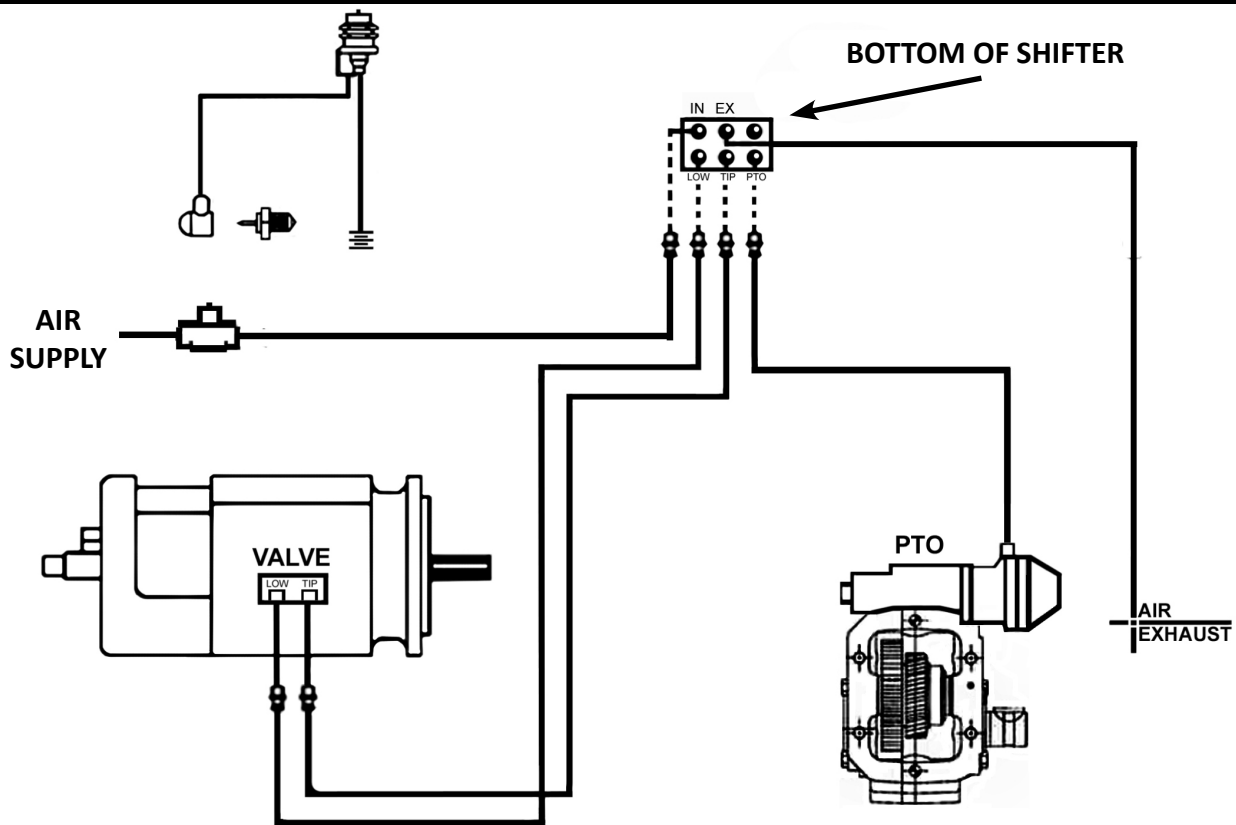

PTO & PUMP DUAL CONTROL AIR & ELECTRICAL INSTALLATION GUIDE