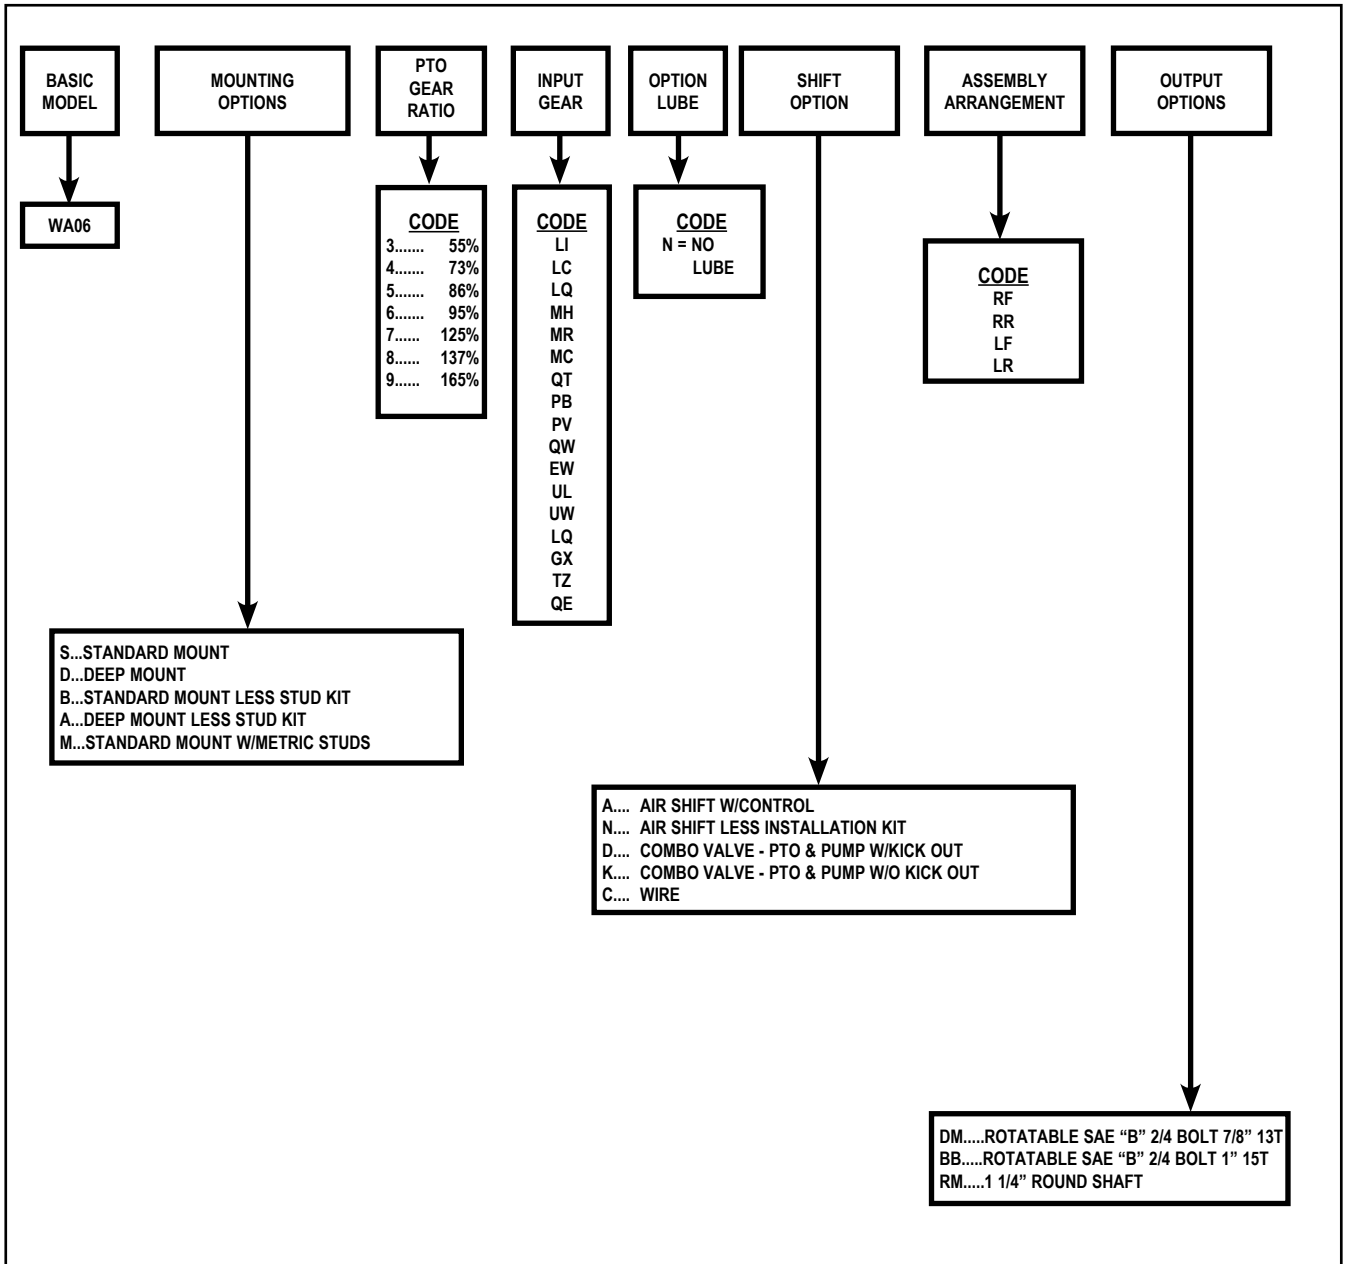

TYPICAL SIX BOLT PTO: WA06-MODEL

TYPICAL SIX BOLT PTO: WA06-MODEL