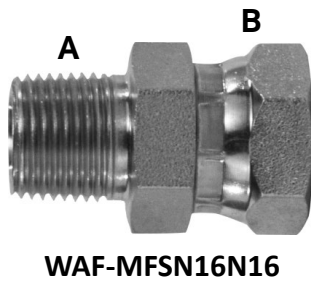

NPT MALE TO NPT FEMALE SWIVEL ADAPTERS

WORLD AMERICAN® #	SIDE A	SIDE B
WAF-MFSN04N04	1/4" NPT MALE	1/4" NPT FEMALE
WAF-MFSN06N06	3/8" NPT MALE	3/8" NPT FEMALE
WAF-MFSN06N08	3/8" NPT MALE	1/2" NPT FEMALE
WAF-MFSN08N06	1/2" NPT MALE	3/8" NPT FEMALE
WAF-MFSN08N08	1/2" NPT MALE	1/2" NPT FEMALE
WAF-MFSN12N08	3/4" NPT MALE	1/2" NPT FEMALE
WAF-MFSN12N12	3/4" NPT MALE	3/4" NPT FEMALE
WAF-MFSN12N16	3/4" NPT MALE	1" NPT FEMALE
WAF-MFSN16N12	1" NPT MALE	3/4" NPT FEMALE
WAF-MFSN16N16	1" NPT MALE	1" NPT FEMALE
WAF-MFSN20N16	1-1/4" NPT MALE	1" NPT FEMALE
WAF-MFSN20N20	1-1/4" NPT MALE	1-1/4" NPT FEMALE
WAF-MFSN24N24	1-1/2" NPT MALE	1-1/2" NPT FEMALE
WAF-MFSN32N32	2" NPT MALE	2" NPT FEMALE