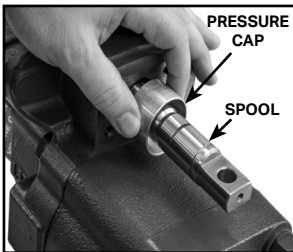

STEP 3: Insert the pressure cap onto the spool of the unit.