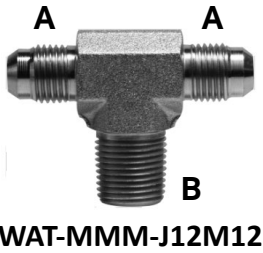

JIC MALE TO NPT MALE TEES

WORLD AMERICAN® #	SIDE A	SIDE B
WAT-MMM-J04N04	04 JIC MALE	1/4" NPT MALE
WAT-MMM-J06N06	06 JIC MALE	3/8" NPT MALE
WAT-MMM-J08N08	08 JIC MALE	1/2" NPT MALE
WAT-MMM-J12N12	12 JIC MALE	3/4" NPT MALE