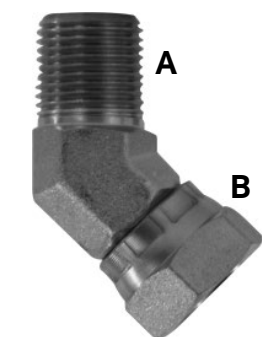

WAF-MFSN16N1245

NPT MALE TO NPT FEMALE SWIVEL 45 DEGREE ADAPTERS

WORLD AMERICAN® #	SIDE A	SIDE B
WAF-MFSN04N0445	1/4" NPT MALE	1/4" NPT FEMALE
WAF-MFSN06N0445	3/8" NPT MALE	1/4" NPT FEMALE
WAF-MFSN06N0645	3/8" NPT MALE	3/8" NPT FEMALE
WAF-MFSN08N0645	1/2" NPT MALE	3/8" NPT FEMALE
WAF-MFSN08N0845	1/2" NPT MALE	1/2" NPT FEMALE
WAF-MFSN12N0845	3/4" NPT MALE	1/2" NPT FEMALE
WAF-MFSN12N1245	3/4" NPT MALE	3/4" NPT FEMALE
WAF-MFSN16N1245	1" NPT MALE	3/4" NPT FEMALE
WAF-MFSN16N1645	1" NPT MALE	1" NPT FEMALE