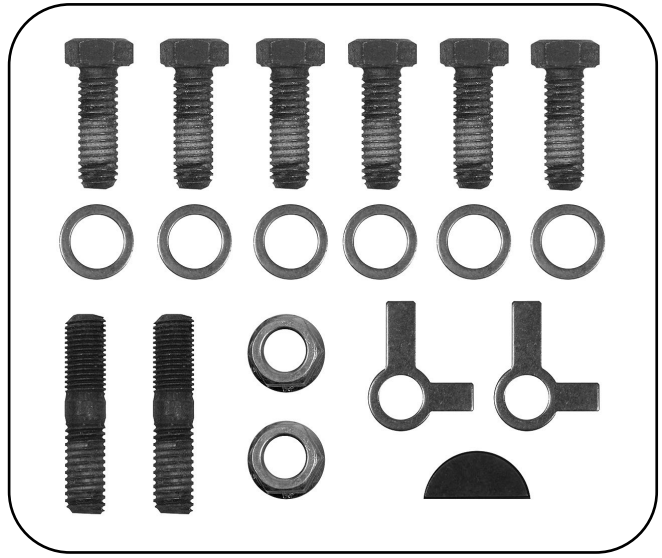

POWER TAKE OFF SECTION

POWER TAKE OFF SECTION

ALL PARTS ARE INTERCHANGEABLE WITH CHELSEA'S®

OUR PTO HOUSING IS MADE OF CAST IRON WITH AN INCREASED MOUNTING FLANGE RADIUS FOR HEAVY DUTY APPLICATIONS.

WORLD AMERICAN® USES A CAST IRON ROTATABLE FLANGE WITH TAPPED HOLES MAKING PUMP INSTALLATION EASIER. THE PLUG AND GASKET ARE INCLUDED TO INCREASE THE LIFE OF THE SPLINES.