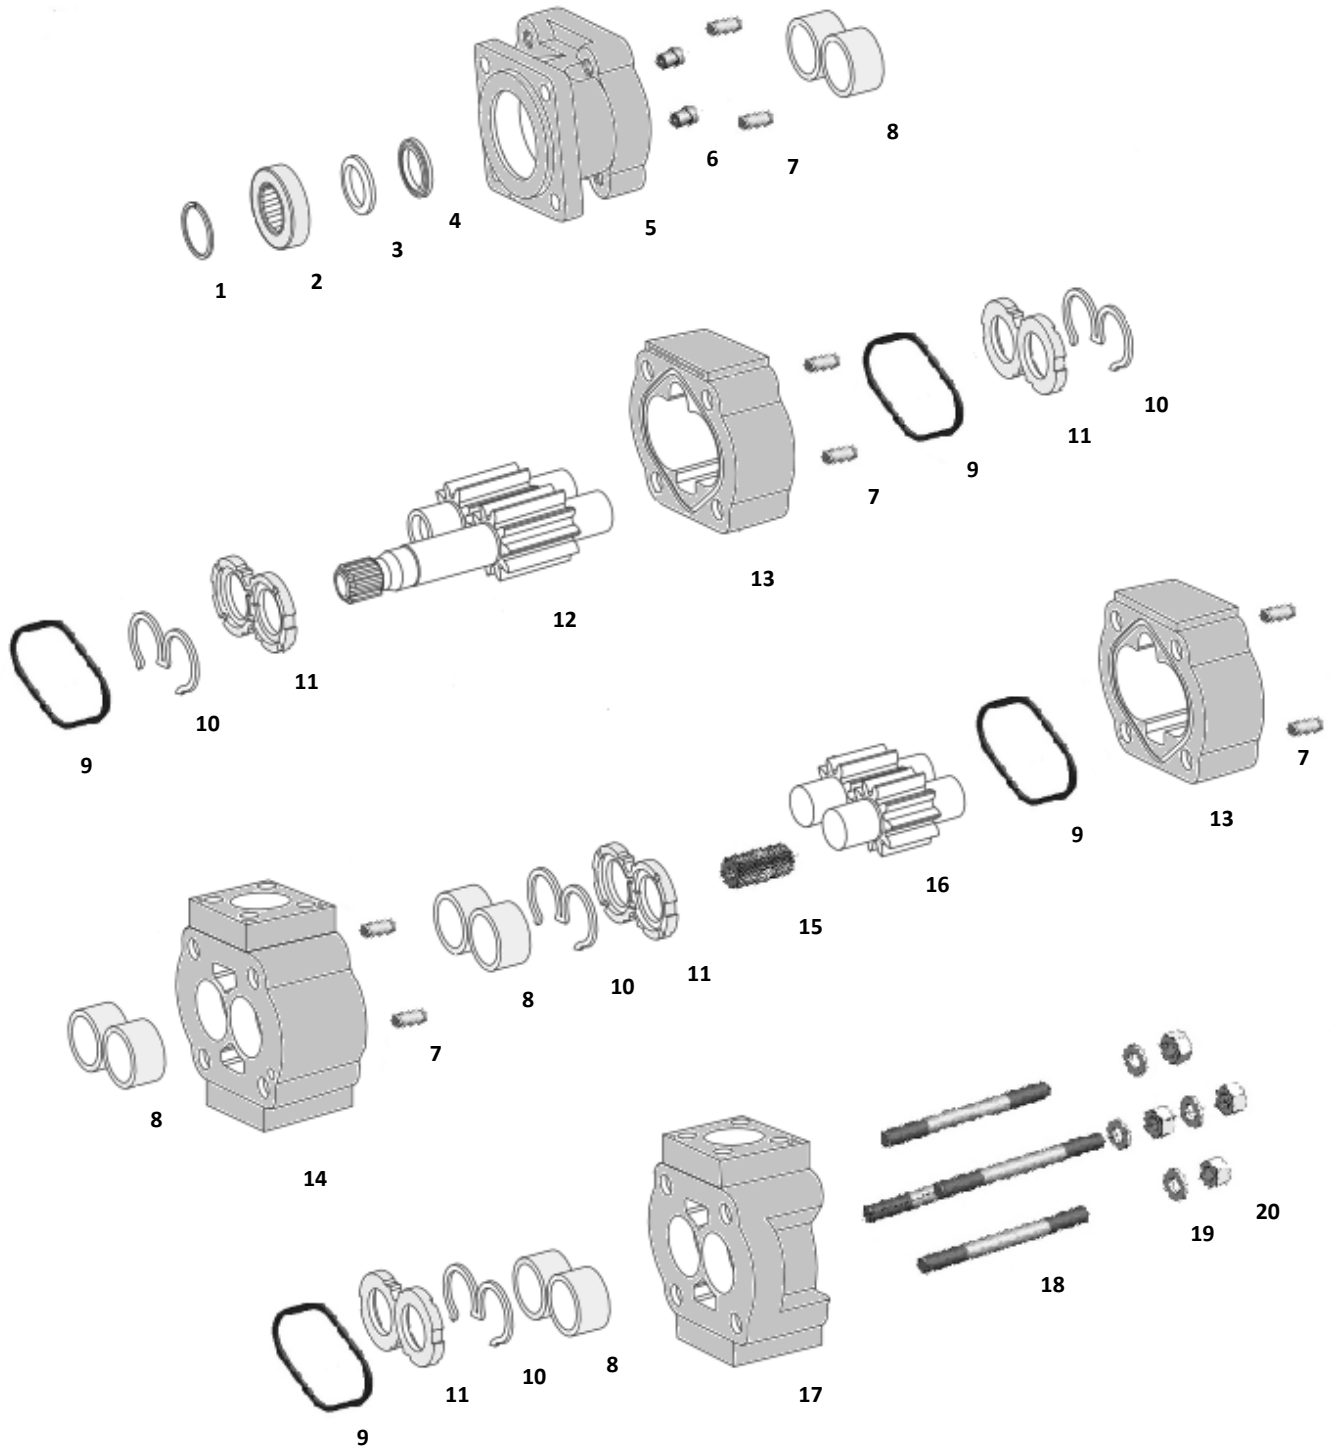

WA330 SERIES DIAGRAM

WA330 SERIES DIAGRAM

WA330 SERIES DIAGRAM

#	WORLD AMERICAN® #	DESCRIPTION	REPLACES OEM #
1	WA20-20-0100	SNAP RING	391-2686-063
2	WA20-20-0102	BEARING	391-0381-040
3	WA20-20-0103	SEAL RETAINER	391-3381-040
4	WA20-20-0107	SEAL	391-2883-119
5	SEE CHART 1	SHAFT END COVER	SEE CHART 1
6	WA20-20-0117	CHECK VALVE	391-3681-001
7	WA20-51-0122	DOWEL PINS	391-2082-032
8	WA20-330-001	BUSHINGS	391-0482-306
9	WA20-330-0102	HOUSING GASKET	391-2884-050
10	WA20-330-0009	THRUST PLATE SEAL	391-2882-166
N.I.	WA20-330-0010	THRUST PLATE NYLON BACK UP SEAL	391-2882-167
11	WA20-330-0008	THRUST PLATE	391-2185-056
12	SEE CHART 2	GEAR SET	SEE CHART 2
13	SEE CHART 3	HOUSING	SEE CHART 3
14	SEE CHART 4	BEARING CARRIER (FOR TANDEM UNITS)	SEE CHART 4
15	WA20-330-0058	CONNECTING SHAFT (FOR TANDEM UNITS)	324-1133-001
16	SEE CHART 5	GEAR SET (FOR TANDEM & CONTINENTAL UNITS)	SEE CHART 5
17	WA20-330-0072	PORT END COVER	324-3000-100
18	SEE CHART 6	STUDS	SEE CHART 6
19	WA07-8105	WASHERS	391-3784-028
20	WA20-51-5800	HEX NUTS	391-1451-076
N.I.	SEE CHART 7	CONTINENTAL INPUT SHAFTS	SEE CHART 7
N.I.	WA20-20-0194	CONTINENTAL SHAFT BEARING RETAINER	312-0100-002
N.I.	WA20-20-0195	CONTINENTAL SHAFT BRG RETAINER SNAP RING	391-2685-011
N.I.	WA20-330-PSK	SEAL KIT	391-1802-491
N.I.	WA20-20-0106	PUMP SEAL	391-2893-058

A

B

C

WA330 SERIES CHART 1- SHAFT END COVERS

#	WORLD AMERICAN® #	DESCRIPTION	REPLACES OEM #
A	WA20-330-0001	2/4 BOLT "B" SHAFT END COVER	324-5053-201
B	WA20-330-0002	2 BOLT "B" SHAFT END COVER	324-5023-201
C	WA20-330-0004	4 BOLT "B" SHAFT END COVER	324-5033-201
C	WA20-330-0006	4 BOLT "C" SHAFT END COVER	324-5033-202