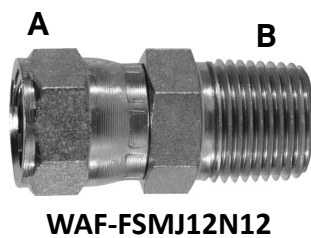

JIC FEMALE SWIVEL TO NPT MALE ADAPTERS

WORLD AMERICAN® #	SIDE A	SIDE B
WAF-FSMJ04N04	04 JIC FEMALE	1/4" NPT MALE
WAF-FSMJ06N06	06 JIC FEMALE	3/8" NPT MALE
WAF-FSMJ08N08	08 JIC FEMALE	1/2" NPT MALE
WAF-FSMJ12N12	12 JIC FEMALE	3/4" NPT MALE
WAF-FSMJ16N16	16 JIC FEMALE	1" NPT MALE
WAF-FSMJ24N24	24 JIC FEMALE	1-1/4" NPT MALE