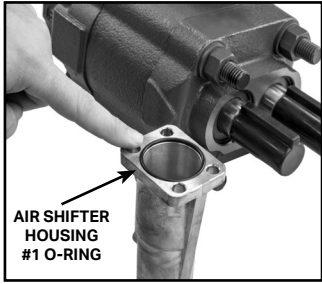

STEP 6: Insert the clevis pin through the piston assembly & spool and secure it with the snap ring.

CLEVIS PIN

SNAP RING

CONTINUED>

AIR SHIFTER INSTALLATION INSTRUCTIONS

STEP 7: Apply a light coating of grease to the base of the air shifter housing. Install O-Ring #1 as shown.