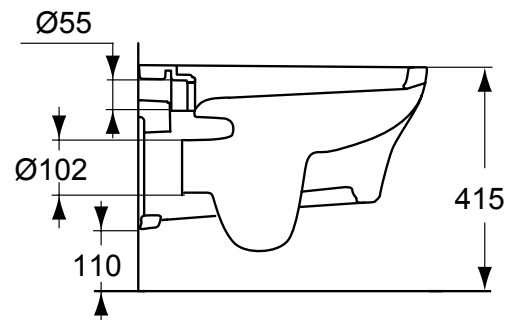

Finishes

01 White