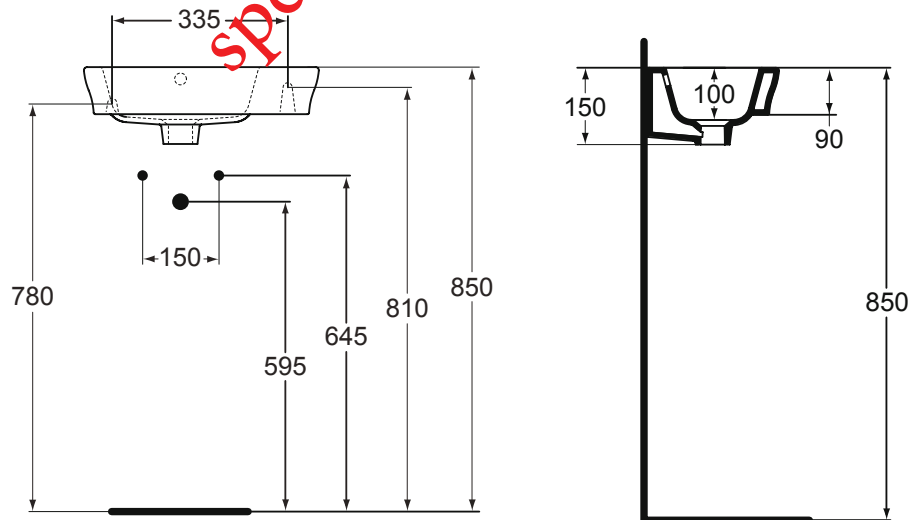

Finishes

01 White