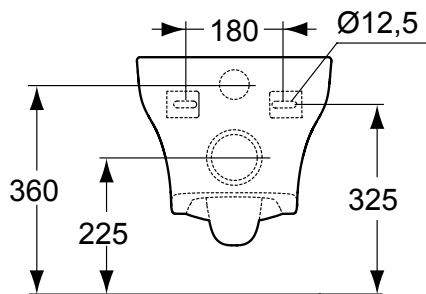

Finishes

01 White