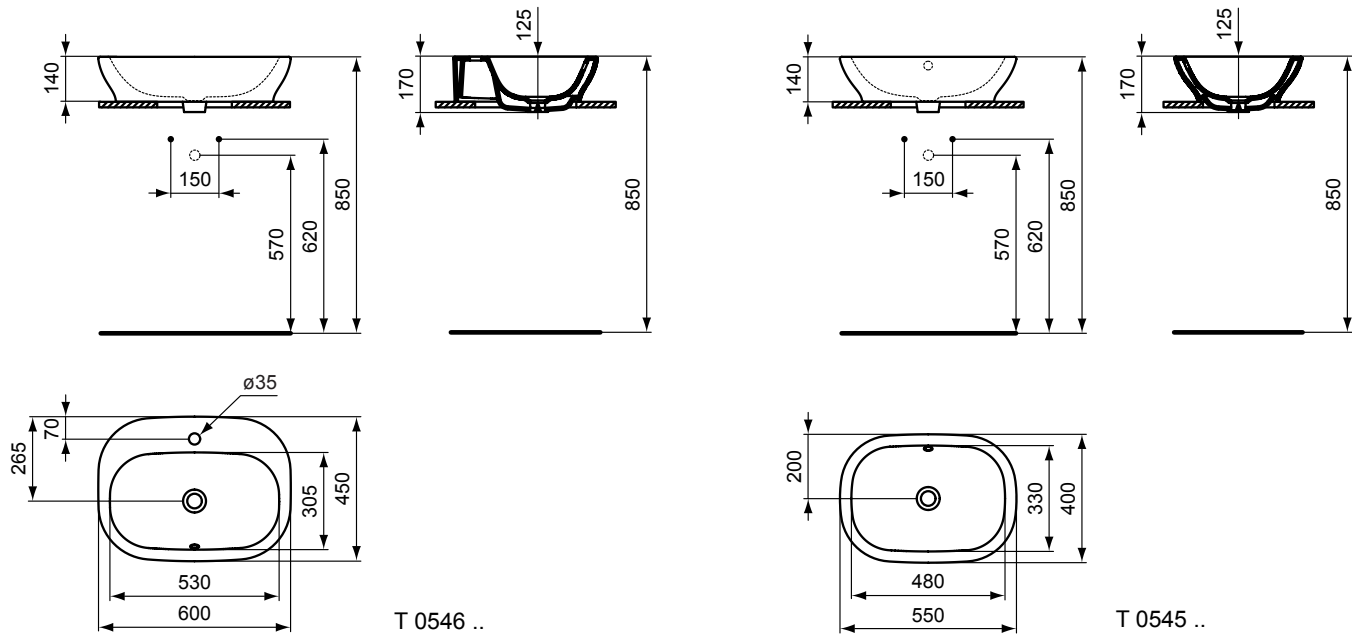

Active/Softmood vessel 60 x 45 cm oval, with 1 tap hole, including fixation screws.

Active/Softmood vessel 55 x 40 cm oval, no tap hole, including fixation screws.

Ceramic Products

Product

Article-No.

Vessel 60 x 45 cm oval, with 1 tap hole.

T054601

Vessel 55 x 40 cm oval, no tap hole.

T054501

Finishes

01 White

special order

Semi Counter Top

**Active/
Softmood**

Designer: Franco Bertoli

Description

Active/Softmood semi counter top basin 55 x 44 cm, with 1 tap hole & 2 pre-punched tap holes, including fixation set

Ceramic
Products

Product

Semi counter top basin 55 x 44 cm