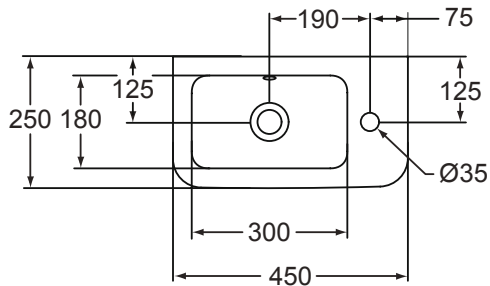

Finishes

01 White