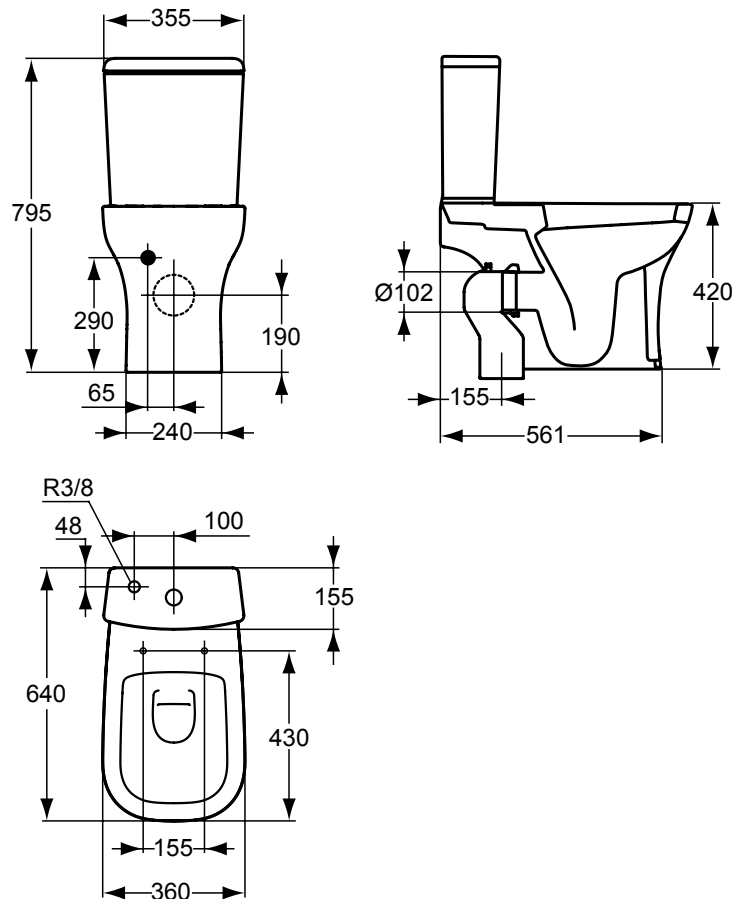

Close coupled cistern, 6/3 Lt **T421601**

Seat & cover soft close **T639201**

Recommended equipment

Outlet/Vertical bend 90o **J112267 special order**

Finishes

01 White

Single BTW Bowl

**Active/
Softmood**