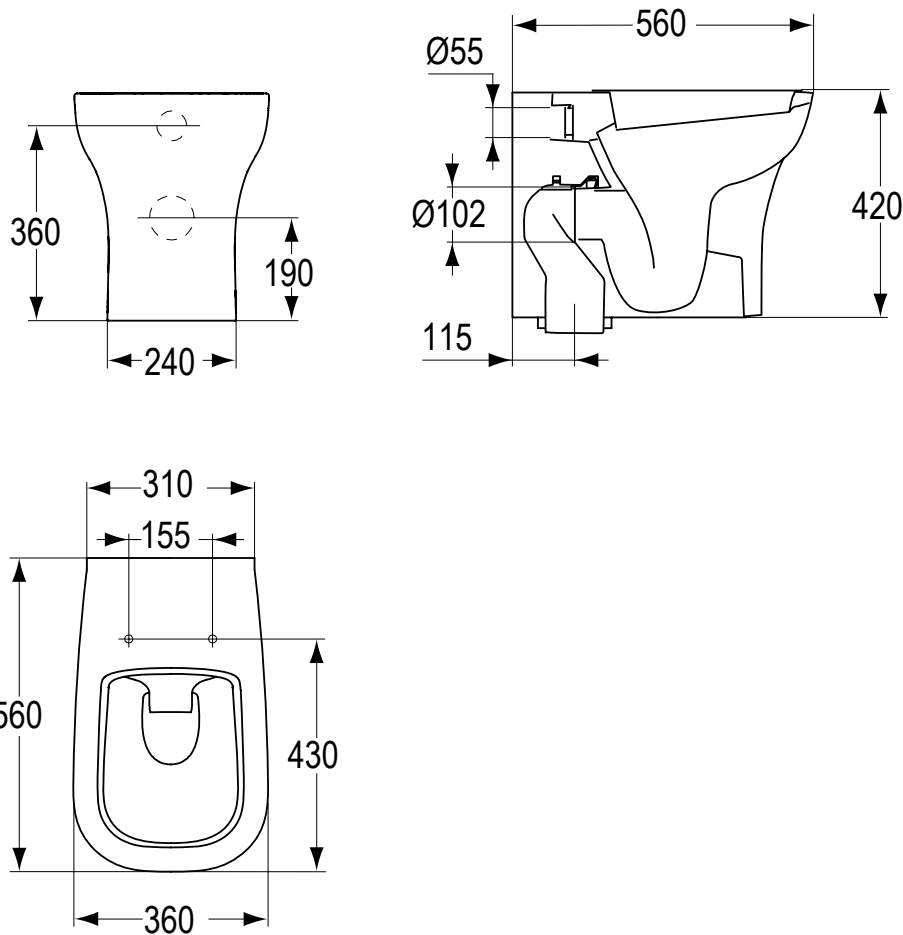

Finishes

01 White