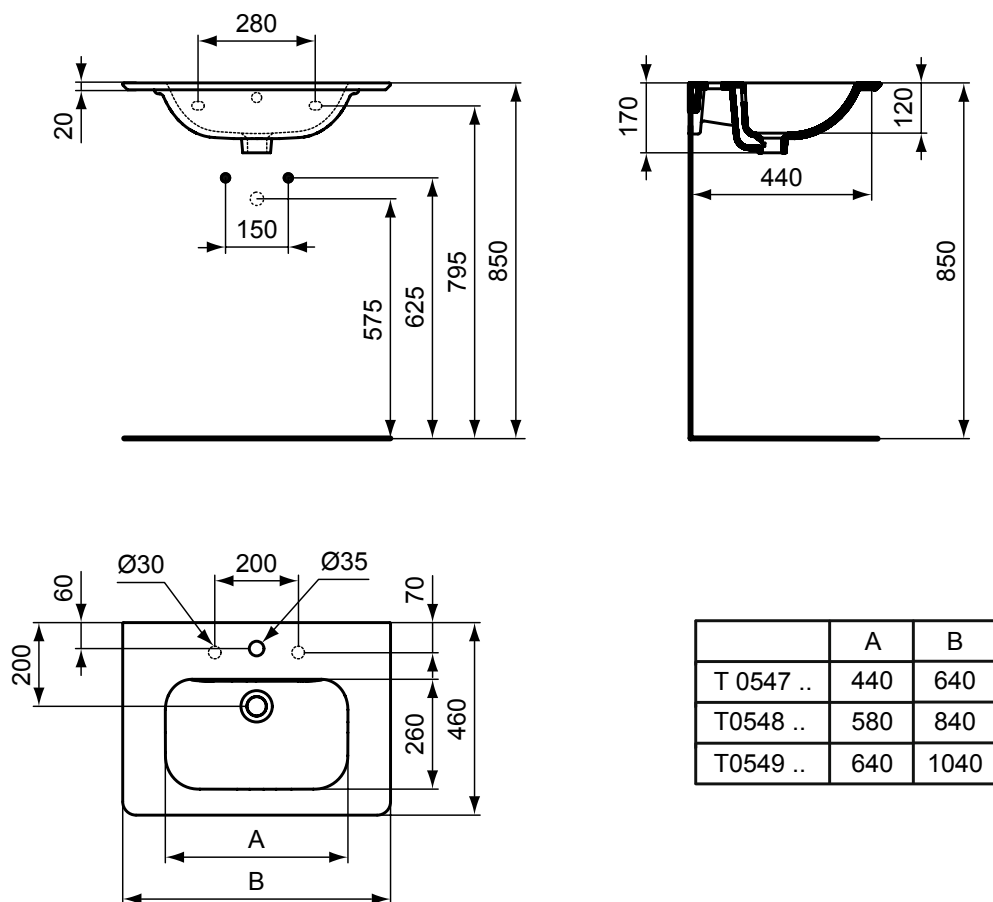

Finishes

01 White

special order

	A	B
T 0547 ..	440	640
T0548 ..	580	840
T0549 ..	640	1040