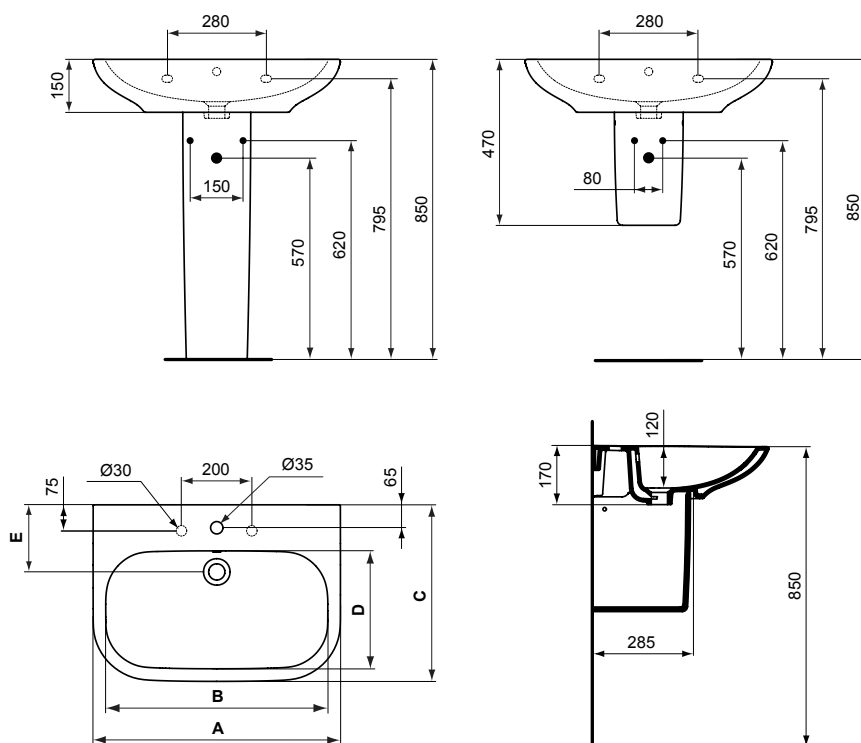

Finishes

01 White

	A	B	C	D	E
T 0544 ..	700	630	505	340	190
T 0543 ..	650	580	485	315	195