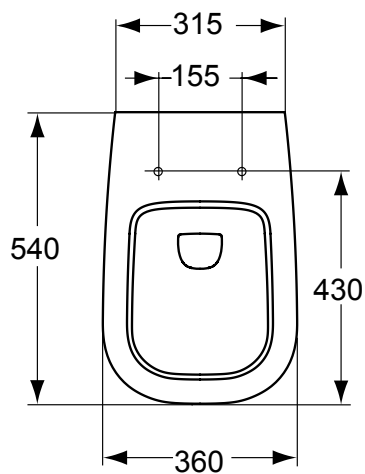

Finishes

01 White