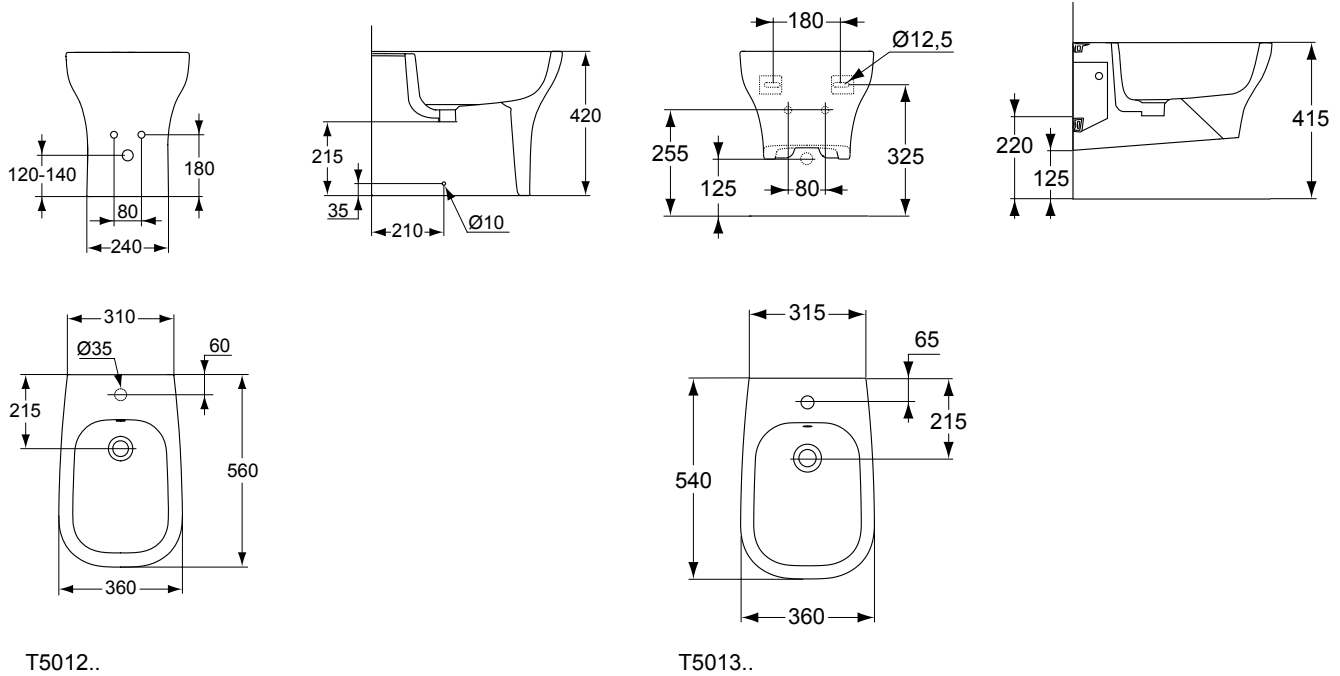

Finishes

01 White