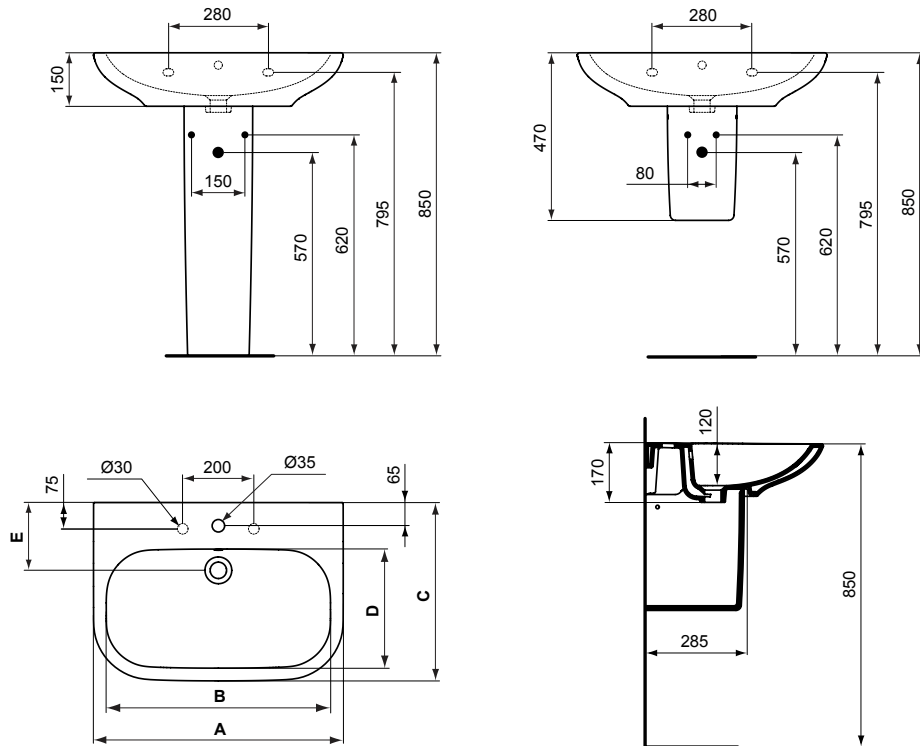

Finishes

01 White

Special order

	A	B	C	D	E
T 0542 ..	600	530	485	315	195
T 0541 ..	550	480	460	295	190