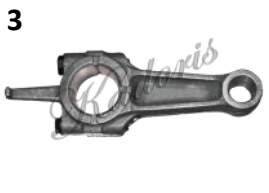

KIC Code	Fits for Model	Standard	OEM
3	53-7003	Robin EH25	STD	254-22501-00