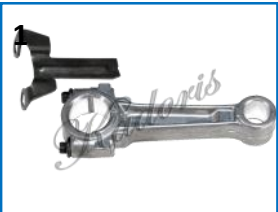

Tecumseh

	KIC Code	Fits for Model	Standard	OEM
1	53-7501	Tecumseh	STD	32875
1	53-7501-1	Tecumseh	010	32875-A

	KIC Code	Fits for Model	Standard	OEM
2	53-7502	Tecumseh	STD	34383

	KIC Code	Fits for Model	Standard	OEM
3	53-7503	Tecumseh	STD	30963-B