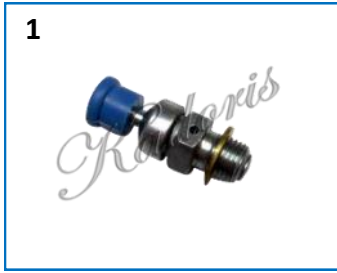

Kawasaki

	KIC Code	Fits for Model	Standard	OEM
	57-4001	Kawasaki TD40/48	Valve	92063-2147/49116-2001R

Valve (Cylinder)

Husqvarna

	KIC Code	Fits for Model	Standard	OEM
1	57-3004	Husqvarna 261/272/281/288/357/359/362/365/37	Valve (Cylinder)	503 71 53-01
2	57-3002	Husqvarna K950/K960/K970/K1250/K1260/3120K	Valve (Cylinder)	503 66 56-01