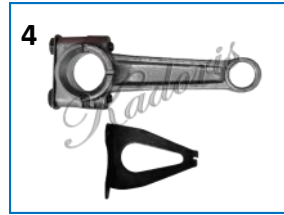

KIC Code	Fits for Model	Standard	OEM
4	53-1004	B&S 6HP	STD	295838