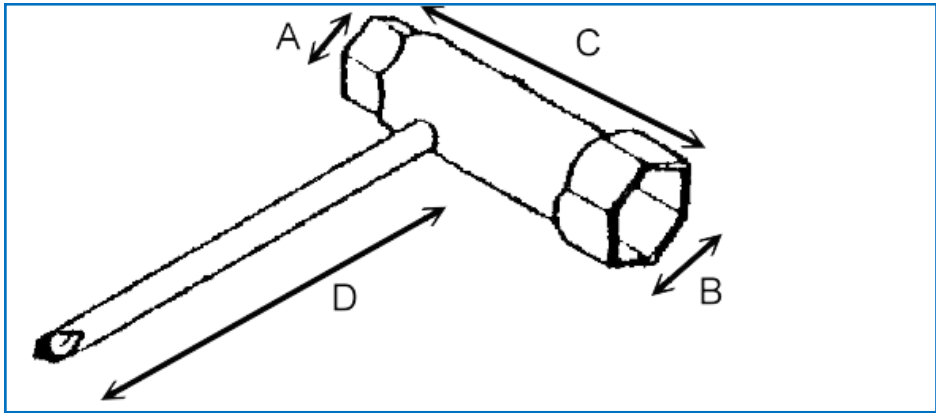

Combination wrench

KIC Code	Fits for Model	Standard (mm)					OEM
		A	B	C	D	shape	
81-9001	Husqvarna Universal//Stihl 009/010/011/012/017/018/019/020/021/023/025/024/026/028/029/039/034/036/038/042/044/046/048/064/066/08S/084/088	13	19	60	140		501 69 17-01//1129-890-3401/1119-890-3405
81-9001-1	Husqvarna Universal//Stihl 009/010/011/012/017/018/019/020/021/023/025/024/026/028/029/039/034/036/038/042/044/046/048/064/066/08S/084/088	13	19	67	160		501 69 17-01//1129-890-3401/1119-890-3405
81-9005	Universal//McCulloch 610/650/120//	13	16				
81-9002	Stihl 050/051/070/L02/075/076/090	17	19	60			1111-890-3400/1106-890-3402
81-9002-1	Stihl 050/051/070/L02/075/076/090	17	19	75			1111-890-3400/1106-
81-9003	Universal	19	21				
81-9004	Universal	10	19				
81-2001	Honda GX110~390						
81-9006	Universal//Poulan 405/655	14	19				
81-9013	Universal	15	19	160			
81-9015	Universal	13	19	150			
81-9016	Universal	17	19	180			
81-9010	Universal	13	19	60	136	Torx	
81-9011	Universal	19	21			Torx	
81-9012	Universal	13	19	82	204	Torx	
81-9014	Universal	17	19	90	200	Torx	
81-9021	Universal (A quality)	13	19				
81-9023	Universal	13	17