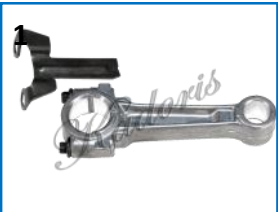

Tecumseh

	KIC Code	Fits for Model	Standard	OEM
1	53-7501	Tecumseh	STD	32875
1	53-7501-1	Tecumseh	010	32875-A