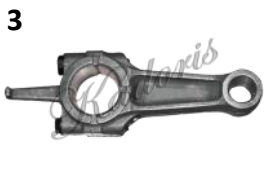

## Robin

	KIC Code	Fits for Model	Standard	OEM
1	53-7001	Robin EC10	STD	106-22501-01

	KIC Code	Fits for Model	Standard	OEM
2	53-7002	Robin EH17	STD	
2	53-7002-1	Robin EH17	010	
2	53-7002-2	Robin EH17	020	