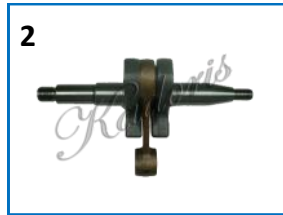

Husqvarna

	KIC Code	Fits for Model	Standard	OEM
2	58-3007	Husqvarna 36/41/136/137/141/142		530 02 97-94
2	58-3001	Husqvarna 61 (N) /268/272	(flywheel nut 8m/m)	503 61 33-71
2	58-3003	Husqvarna 281/288		501 81 49-01
2	58-3008	Husqvarna 340/345/350		503 85 80-71
2	58-3005	Husqvarna 359		537 15 68-01/537 15 32-01
2	58-3004	Husqvarna 365/371/372		503 74 87-01/503 72 91-73/503 72 91-76
2	58-3006	Husqvarna 385/390		503 99 34-04/503 99 34-03
2	58-3002	Husqvarna 61/266(O)	(flywheel nut 10m/m)	501 52 84-01
2	58-3009	Husqvarna 250		502 05 08-04
2	58-3010	Husqvarna 395		537 09 05-71
	58-3011	Husqvarna 51/55		503 57 38-06