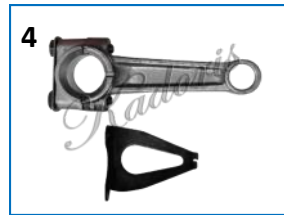

KIC Code	Fits for Model	Standard	OEM
4	53-1004	B&S 6HP	STD	295838