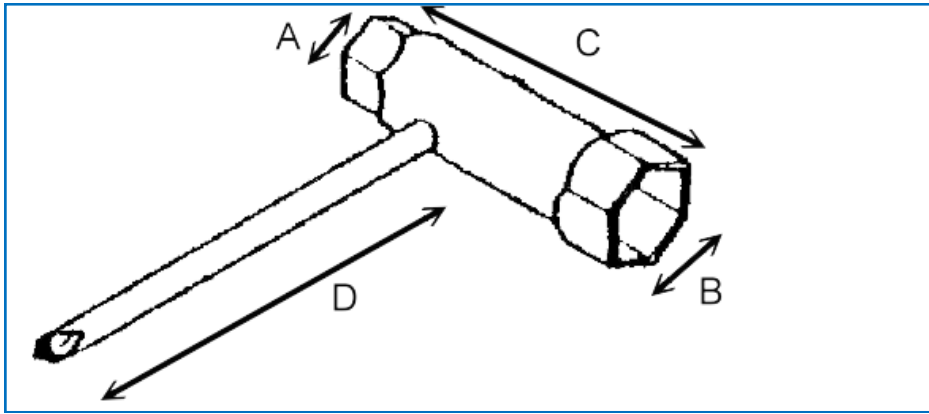

Combination wrench

KIC Code	Fits for Model	Standard (mm)					OEM
		A	B	C	D	shape	
81-9001	Husqvarna Universal//Stihl 009/010/011/012/017/018/019/020/021/023/025/024/026/028/029/039/034/036/038/042/044/046/048/064/066/08S/084/088	13	19	60	140		501 69 17-01//1129-890-3401/1119-890-3405
81-9001-1	Husqvarna Universal//Stihl 009/010/011/012/017/018/019/020/021/023/025/024/026/028/029/039/034/036/038/042/044/046/048/064/066/08S/084/088	13	19	67	160		501 69 17-01//1129-890-3401/1119-890-3405
81-9005	Universal//McCulloch 610/650/120//	13	16				
81-9002	Stihl 050/051/070/L02/075/076/090	17	19	60			1111-890-3400/1106-890-3402
81-9002-1	Stihl 050/051/070/L02/075/076/090	17	19	75			1111-890-3400/1106-
81-9003	Universal	19	21				
81-9004	Universal	10	19				
81-2001	Honda GX110~390						
81-9006	Universal//Poulan 405/655	14	19				
81-9013	Universal	15	19	160			
81-9015	Universal	13	19	150			
81-9016	Universal	17	19	180			
81-9010	Universal	13	19	60	136	Torx	
81-9011	Universal	19	21			Torx	
81-9012	Universal	13	19	82	204	Torx	
81-9014	Universal	17	19	90	200	Torx	
81-9021	Universal (A quality)	13	19				
81-9023	Universal	13	17