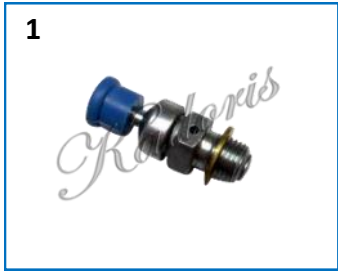

Kawasaki

	KIC Code	Fits for Model	Standard	OEM
	57-4001	Kawasaki TD40/48	Valve	92063-2147/49116-2001R

Valve (Cylinder)

Husqvarna

	KIC Code	Fits for Model	Standard	OEM
1	57-3004	Husqvarna 261/272/281/288/357/359/362/365/37	Valve (Cylinder)	503 71 53-01
2	57-3002	Husqvarna K950/K960/K970/K1250/K1260/3120K	Valve (Cylinder)	503 66 56-01