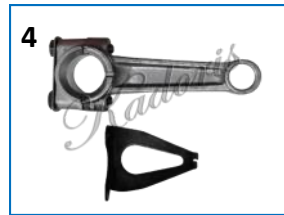

KIC Code	Fits for Model	Standard	OEM
4	53-1004	B&S 6HP	STD	295838