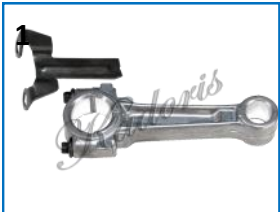

Tecumseh

	KIC Code	Fits for Model	Standard	OEM
1	53-7501	Tecumseh	STD	32875
1	53-7501-1	Tecumseh	010	32875-A

	KIC Code	Fits for Model	Standard	OEM
2	53-7502	Tecumseh	STD	34383

	KIC Code	Fits for Model	Standard	OEM
3	53-7503	Tecumseh	STD	30963-B