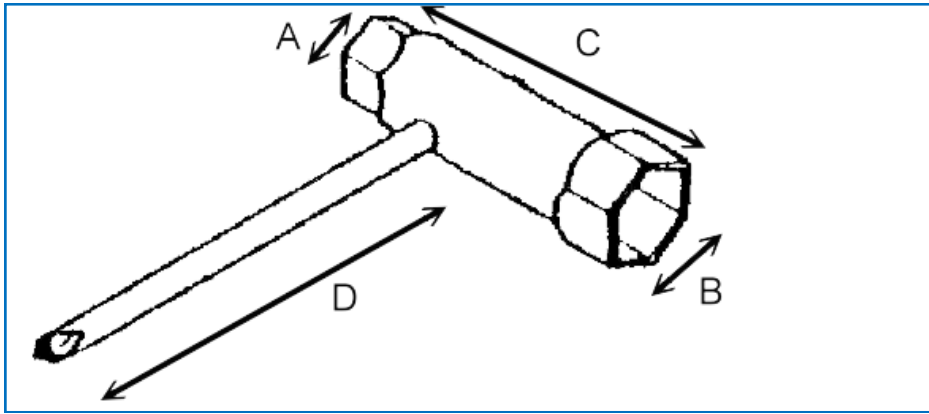

Combination wrench

KIC Code	Fits for Model	Standard (mm)					OEM
		A	B	C	D	shape	
81-9001	Husqvarna Universal//Stihl 009/010/011/012/017/018/019/020/021 /023/025/024/026/028/029/039/034/03 6/038/042/044/046/048/064/066/08S/0	13	19	60	140		501 69 17-01//1129- 890-3401/1119-890- 3405
81-9001-1	Husqvarna Universal//Stihl 009/010/011/012/017/018/019/020/021 /023/025/024/026/028/029/039/034/03 6/038/042/044/046/048/064/066/08S/0	13	19	67	160		501 69 17-01//1129- 890-3401/1119-890- 3405
81-9005	Universal//McCulloch 610/650/120//	13	16				
81-9002	Stihl 050/051/070/L02/075/076/090	17	19	60			1111-890-3400/1106- 890-3402
81-9002-1	Stihl 050/051/070/L02/075/076/090	17	19	75			1111-890-3400/1106-
81-9003	Universal	19	21				
81-9004	Universal	10	19				
81-2001	Honda GX110~390						
81-9006	Universal//Poulan 405/655	14	19				
81-9013	Universal	15	19	160			
81-9015	Universal	13	19	150			
81-9016	Universal	17	19	180			
81-9010	Universal	13	19	60	136	Torx	
81-9011	Universal	19	21			Torx	
81-9012	Universal	13	19	82	204	Torx	
81-9014	Universal	17	19	90	200	Torx	
81-9021	Universal (A quality)	13	19				
81-9023	Universal	13	17