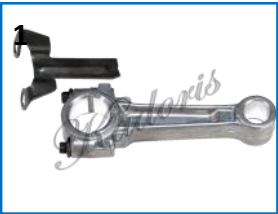

Tecumseh

	KIC Code	Fits for Model	Standard	OEM
1	53-7501	Tecumseh	STD	32875
1	53-7501-1	Tecumseh	010	32875-A