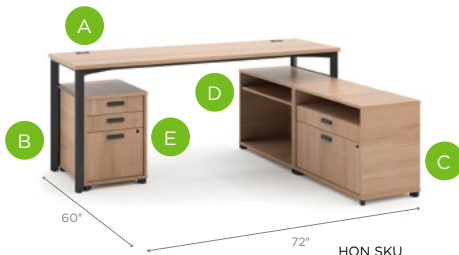

basyx by HON MANAGE

60" X 60" L-STATION WITH STORAGE

- Provides both workspace area and accessible stadium shelves to keep active projects in sight
- Low-profile layout offers open sightlines

$1,078 LIST

DESCRIPTION	Chestnut C1	Wheat WH	Ash A1	DIMENSIONS	LIST PRICE
A Worksurface	HMNG60WKS.C1.A1 BSXMG60WKC1A1	HMNG60WKS.WH.A1 BSXMG60WKWHA1		60" x 23½"	$209
B Desk Leg (ORDER 2)			HMNGDLEG.A1 BSXMGDLEGA1	23½" x 28½"	$88
C File Center, 2 Drawer	HMNG36FCD.C1.A1 BSXMG36FDC1A1	HMNG36FCD.WH.A1 BSXMG36FDWHA1		36" x 16" x 22"	$566
D Stadium	HMNG36STD.M.C1.A1 BSXMG36STC1A1	HMNG36STD.M.WH.A1 BSXMG36STWHA1		36" x 12½" x 7½"	$127
— Bundled Option	HMLDF6060C	HMLDF6060W		60" x 60"	$1,078

basyx by HON MANAGE

72" X 60" L-STATION WITH STORAGE

- Offers multiple storage options below the worksurface
- Low-profile layout offers open sightlines

$1,610 LIST

DESCRIPTION	Chestnut C1	Wheat WH	Ash A1	DIMENSIONS	LIST PRICE
A Worksurface	HMNG72WKS.C1.A1 BSXMG72WKC1A1	HMNG72WKS.WH.A1 BSXMG72WKWHA1		72" x 23½"	$242
B Desk Leg (ORDER 2)			HMNGDLEG.A1 BSXMGDLEGA1	23½" x 28½"	$88
C File Center, 2 Drawer	HMNG30FCD.C1.A1 BSXMG30FDC1A1	HMNG30FCD.WH.A1 BSXMG30FDWHA1		30" x 16" x 22"	$509
D File Center, Open	HMNG30FCO.C1.A1 BSXMG30FOC1A1	HMNG30FCO.WH.A1 BSXMG30FOWHA1		30" x 16" x 22"	$319
E Pedestal	HMNG15PED.C1.A1 BSXMGPEDC1A1	HMNG15PED.WH.A1 BSXMGPEDWHA1		15¾" x 21" x 22"	$364
— Bundled Option	HMLDPF7260C	HMLDPF7260W		72" x 60"	$1,610