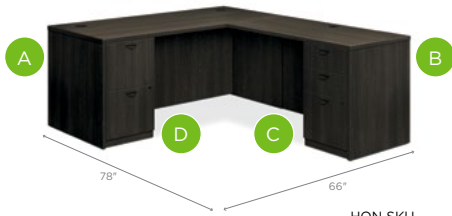

basyx by HON BL LAMINATE

66" X 78" L-STATION WITH 2 PEDESTALS

- This L-station allows you to spread out projects and be productive
- 2 locking box/supply drawers and 3 locking file drawers for storage and security

$1,223 LIST

DESCRIPTION	HON SKU GTM SKU	HON SKU GTM SKU	HON SKU GTM SKU	DIMENSIONS	LIST PRICE
	Mahogany N	Medium Cherry A1	Espresso ES		
A Desk Shell	HBL2102.NN BSXBL2102NN	HBL2102.A1A1 BSXBL2102A1A1	HBL2102.ESES BSXBL2102ESES	66" x 30" x 29"	$348
B Return Shell	HBL2145.NN BSXBL2145NN	HBL2145.A1A1 BSXBL2145A1A1	HBL2145.ESES BSXBL2145ESES	48¼" x 24" x 29"	$217
C Pedestal, Box/Box/File	HBL2162.NN BSXBL2162NN	HBL2162.A1A1 BSXBL2162A1A1	HBL2162.ESES BSXBL2162ESES	15¾" x 21¾" x 27¾"	$329
D Pedestal, File/File	HBL2163.NN BSXBL2163NN	HBL2163.A1A1 BSXBL2163A1A1	HBL2163.ESES BSXBL2163ESES	15¾" x 21¾" x 27¾"	$329
— Bundled Option	HBLPP6678N	HBLPP6678A1	HBLPP6678ES	66" x 78"	$1,223