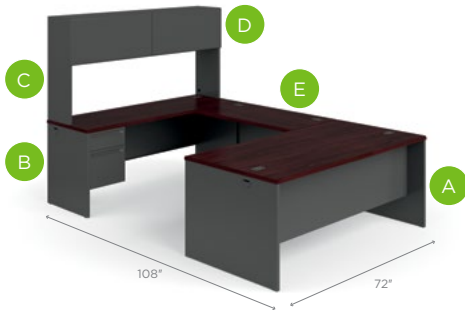

LAMINATE

METAL

HON 38000 SERIES

72" X 108" U-STATION WITH STACK-ON STORAGE

- This configuration offers multiple worksurface areas, and doubles as a meeting space
- 2 locking box/supply drawers, 2 locking file drawers and 2 locking flipper doors for extra storage capacity

$4,556 LIST

DESCRIPTION	HON SKU		GTM SKU		DIMENSIONS	LIST PRICE	
	Mahogany N	Charcoal S	Mahogany N	Charcoal S			
Right Handed (RH) Pedestal Desk Configuration (shown)	A	Single Pedestal Desk, Right		H38293R.N.S	HON38293RNS	72" x 36" x 29½"	$1,508
	B	Single Pedestal Credenza, Left		H38855L.N.S	HON38855LNS	72" x 24" x 29½"	$1,252
	C	Stack-On Storage without Doors		H386572N.S	HON386572NS	72" x 13½" x 34¾"	$796
	D	Flipper Doors for Stack-On, Pair		H387215.L.S	HON387215LS	(2) 36" x 15"	$494
	E	Bridge		H38210.N.S	HON38210NS	48" x 24" x 29½"	$506
	—	Bundled Option		H38URH72108NS2		72" x 108"	$4,556
Left Handed (LH) Pedestal Desk Configuration	—	Single Pedestal Desk, Left		H38294L.N.S	HON38294LNS	72" x 36" x 29½"	$1,508
	—	Single Pedestal Credenza, Right		H38856R.N.S	HON38856RNS	72" x 24" x 29½"	$1,252
	—	Stack-On Storage without Doors		H386572N.S	HON386572NS	72" x 13½" x 34¾"	$796
	—	Flipper Doors for Stack-On, Pair		H387215.L.S	HON387215LS	(2) 36" x 15"	$494
	—	Bridge		H38210.N.S	HON38210NS	48" x 24" x 29½"	$506
	—	Bundled Option		H38ULH72108NS2		72" x 108"	$4,556