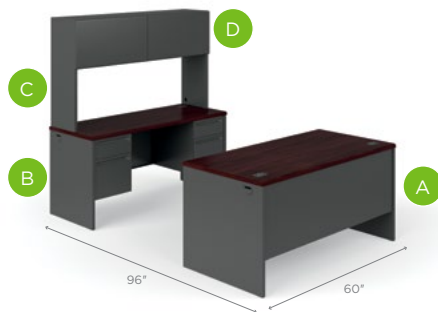

HON 38000 SERIES

60" X 96" DESK & CREDENZA WITH STACK-ON STORAGE

- This private office workstation configuration provides great storage solutions
- 4 locking box/supply drawers, 4 locking file drawers and 2 locking flipper doors for extra storage capacity
- Required clearance between desk and credenza is 42"

$4,026 LIST

DESCRIPTION	HON SKU		GTM SKU		DIMENSIONS	LIST PRICE
	Mahogany N	Charcoal S	Mahogany N	Charcoal S		
A Double Pedestal Desk	H38155.N.S		HON38155NS		60" x 30" x 29½"	$1,447
B Credenza with Kneespace	H38852.N.S		HON38852NS		60" x 24" x 29½"	$1,412
C Stack-On Storage without Doors	H38656ON.S		HON38656ONS		60" x 13½" x 34¾"	$699
D Flipper Doors for Stack-On, Pair	H386015.L.S		HON386015LS		(2) 30" x 15"	$468
— Bundled Option	H38DCH6096NS2				60" x 96"	$4,026