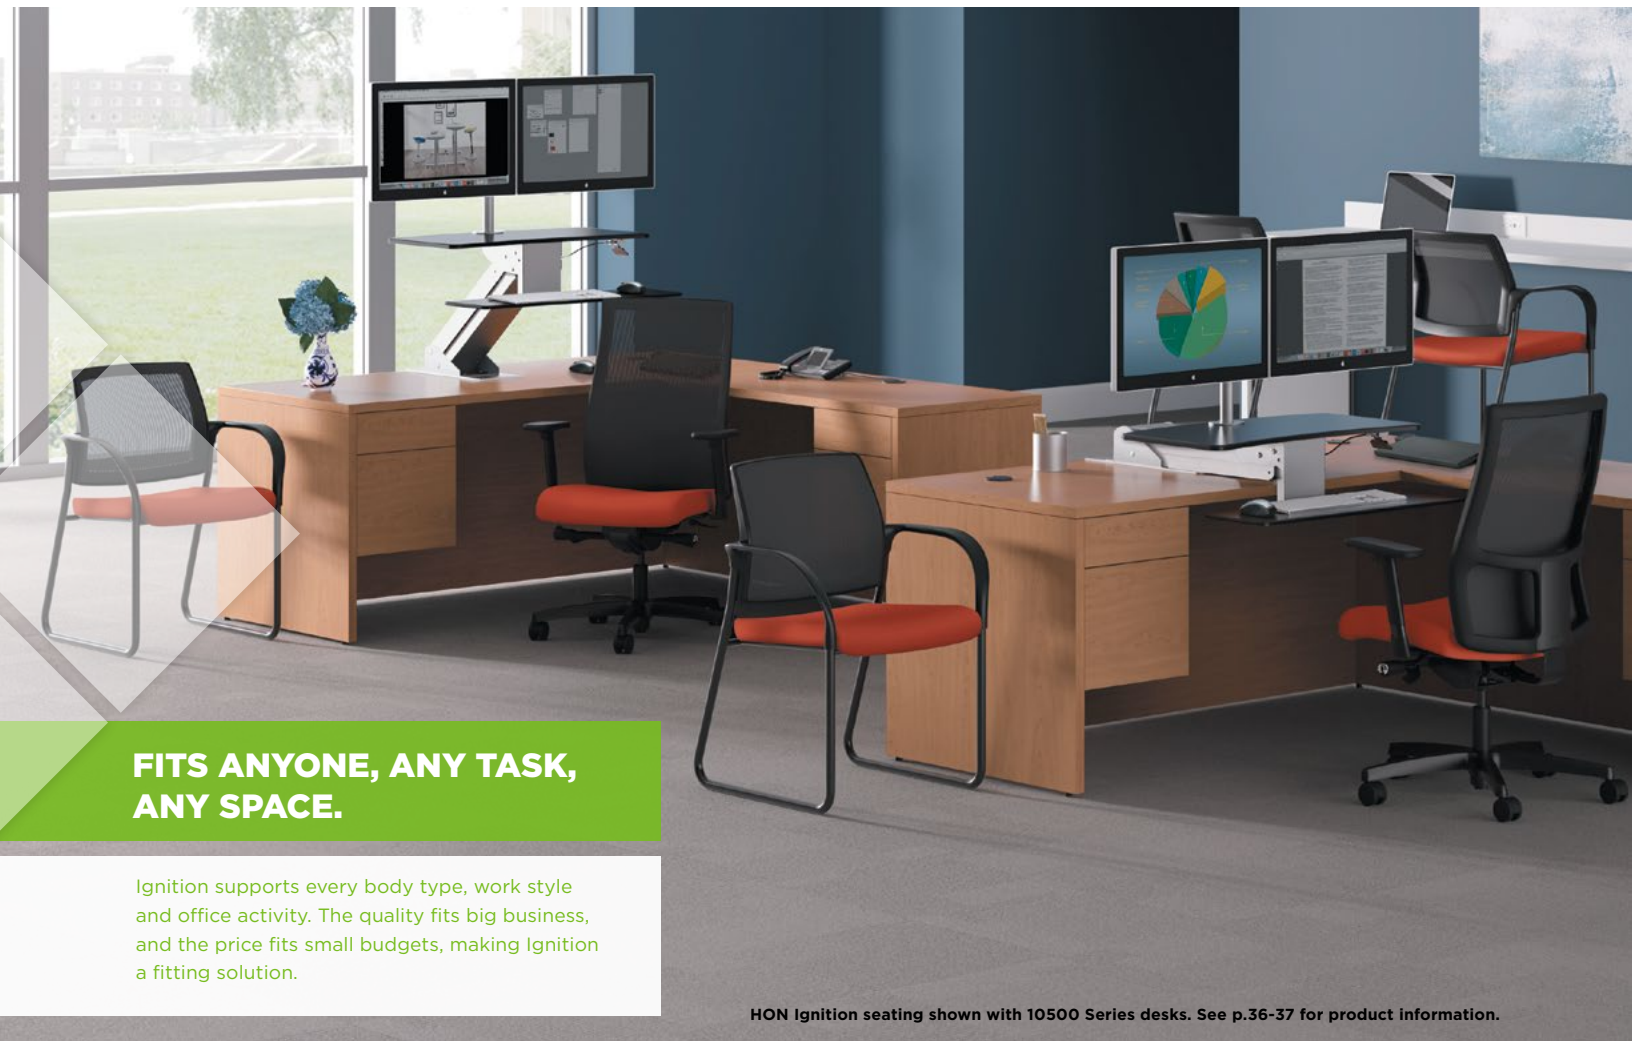

**FITS ANYONE, ANY TASK,
ANY SPACE.**

Ignition supports every body type, work style and office activity. The quality fits big business, and the price fits small budgets, making Ignition a fitting solution.

HON Ignition seating shown with 10500 Series desks. See p.36-37 for product information.