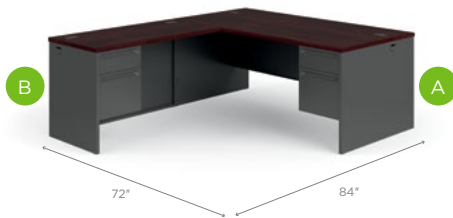

HON 38000 SERIES

72" X 84" L-STATION, RIGHT HANDED

- This desk configuration provides generous worksurface area for a productive environment
- 2 locking box/supply drawers and 2 locking file drawers

$2,420 LIST

DESCRIPTION	HON SKU		GTM SKU		DIMENSIONS	LIST PRICE	
	Mahogany N	Charcoal S	Mahogany N	Charcoal S			
Right Handed (RH) Pedestal Desk Configuration (shown)	A	Single Pedestal Desk, Right		H38293R.N.S	HON38293RNS	72" x 36" x 29½"	$1,508
	B	Return, Left		H38216L.N.S	HON38216LNS	48" x 24" x 29½"	$912
	—	Bundled Option		H38LR7284NS		72" x 84"	$2,420
Left Handed (LH) Pedestal Desk Configuration	—	Single Pedestal Desk, Left		H38294L.N.S	HON38294LNS	72" x 36" x 29½"	$1,508
	—	Return, Right		H38215R.N.S	HON38215RNS	48" x 24" x 29½"	$912
	—	Bundled Option		H38LL7284NS		72" x 84"	$2,420

CLASSIC STYLE. MODERN FEATURES.

HON Metro Classic is a retro-style steel desk with up-to-date capabilities. Metro Classic offers a practical and professional solution and is a smart value for your business. It delivers high performance for the price, offering sturdy steel construction, reinforced frame, high-pressure laminate worksurfaces, and baked enamel finishes.