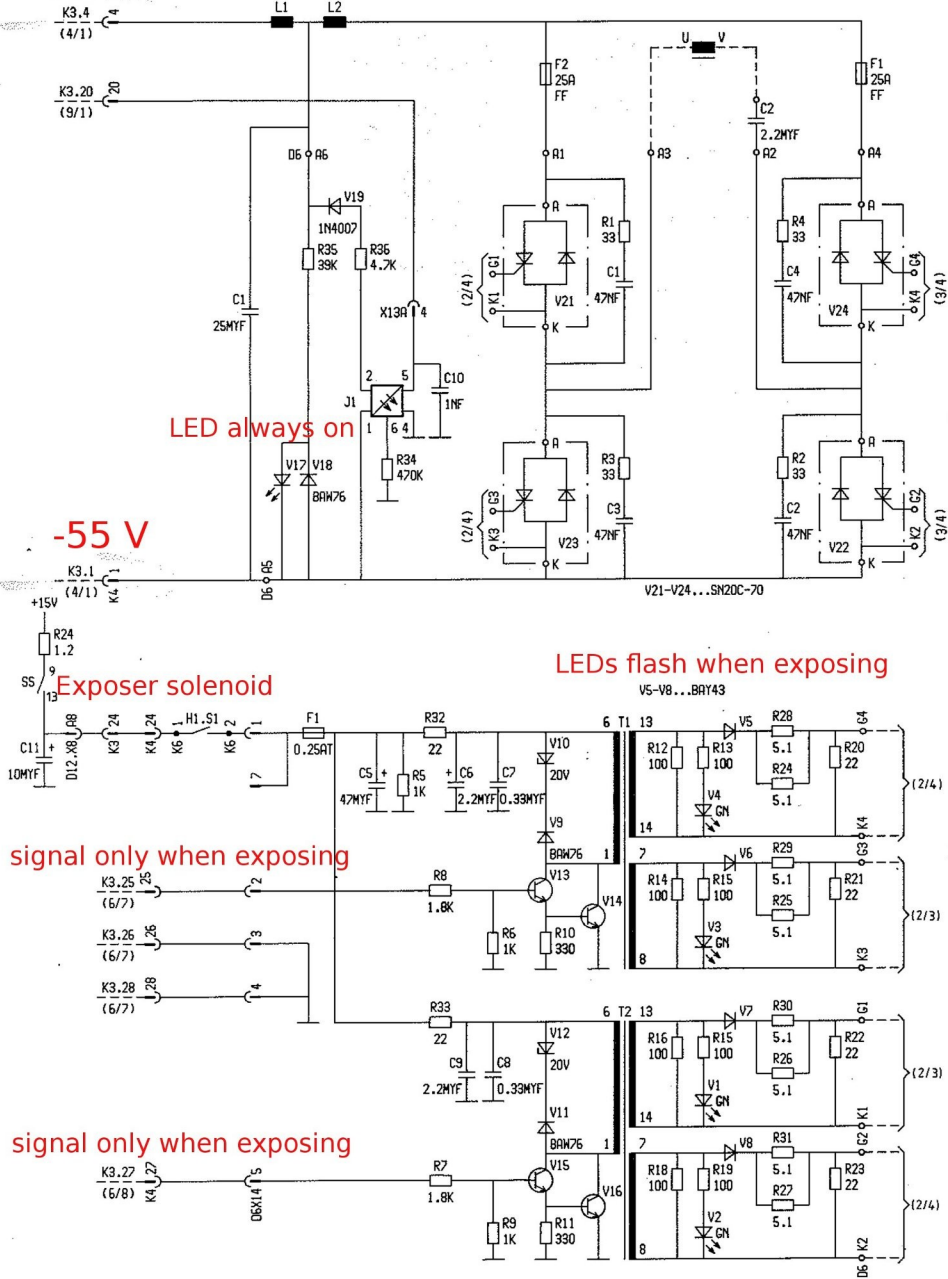

SLATTVERW.

55 V

-55 V

LED always on

LEDs flash when exposing

Exposer solenoid

signal only when exposing

signal only when exposing

JNKTIIONSV.

1
R5

WECHSELRICHTER/ZUENDSTUFE/BK-ERFASSUNG
INVERTED CONVERTER/IGNITION STAGE/BK-ACQUISITION
INVERSEUR/ETAGES D'AMORÇAGE/ACQUISITION COURT-CIRCUIT DE PONT
CONVERTIDOR CONTINUA-ALTERNVA/PASOS DE ENCENDIDO/DETERMINACION DE CORTOCIRCUITOS EN PUENTE

X1706-2-1

23.02.85

1

2

3

4