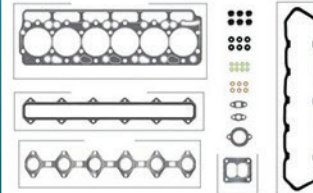

INTERNATIONAL DT466, DT466E, DT360

@fortpro

facebook.com/Fortpro

@fortpro

F041601

Reference: 1817247C93
RING Set

F041733

Reference: 1819546C1
HEAD Gasket DT360

F041620

Reference: 675046C4 / VALVE Intake

F041621

Reference: 676865C4 / VALVE Exhaust

F041735

Reference: 1817255C95
UPPER Gasket Set DT360

F041628

Reference: 1810504C2
LINER CYLINDER

F041737

Reference: 1815668C93
LOWER Gasket Set DT360

F041631

Reference: 1819547C1
GASKET Cylinder Head

F041748

Reference: 1817562C2
HEAD Gasket DT466E

F041633

Reference: 1817254C96
UPPER Gasket Set