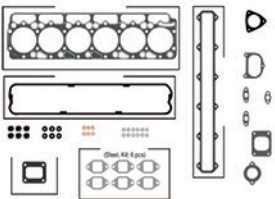

F041737

Reference: 1815668C93
LOWER Gasket Set DT360

F041631

Reference: 1819547C1
GASKET Cylinder Head

F041748

Reference: 1817562C2
HEAD Gasket DT466E

F041633

Reference: 1817254C96
UPPER Gasket Set