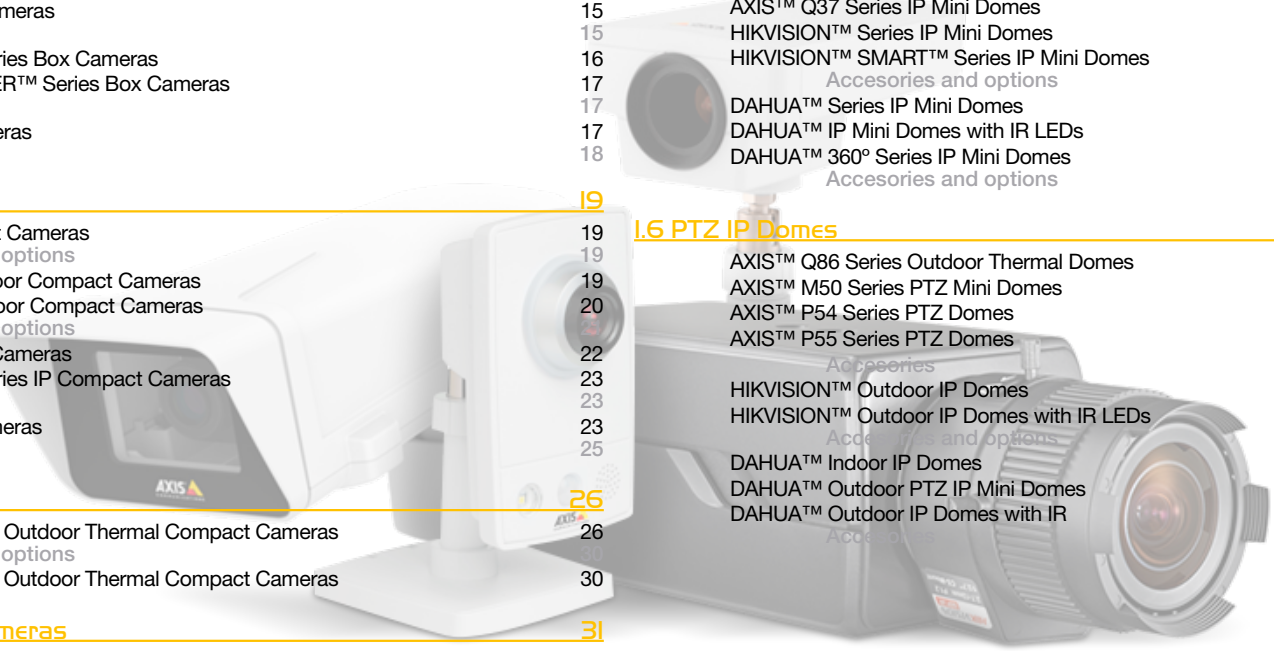

I.3 Fixed IP Thermal Cameras

AXIS™ Q19 Series Fixed IP Outdoor Thermal Compact Cameras	26
Accesories and options	26
AXIS™ Q29 Series Fixed IP Outdoor Thermal Compact Cameras	30

I.4 Special IP Form Factor Cameras

AXIS™ P85 Series Height Strip Cameras	31
AXIS™ P12 Series Miniature Cameras	32
Accesories and options	32
AXIS™ Main Units	33
AXIS™ Sensor Units for AXIS™ Main Units	33

I.5 IP Mini Domes

AXIS™ M30 Series IP Mini Domes	35
Accesories and options	36
AXIS™ P32 Series IP Mini Domes	38
Accesories and options	39
AXIS™ P33 Series IP Mini Domes	40
Accesories and options	43
AXIS™ Q35 Series IP Mini Domes	45
Accesories and options	45
AXIS™ Q37 Series IP Mini Domes	46
HIKVISION™ Series IP Mini Domes	47
HIKVISION™ SMART™ Series IP Mini Domes	48
Accesories and options	49
DAHUA™ Series IP Mini Domes	49
DAHUA™ IP Mini Domes with IR LEDs	49
DAHUA™ 360° Series IP Mini Domes	51
Accesories and options	51

I.6 PTZ IP Domes

AXIS™ Q86 Series Outdoor Thermal Domes	52
AXIS™ M50 Series PTZ Mini Domes	53
AXIS™ P54 Series PTZ Domes	53
AXIS™ P55 Series PTZ Domes	54
Accesories	55
HIKVISION™ Outdoor IP Domes	56
HIKVISION™ Outdoor IP Domes with IR LEDs	57
Accesories and options	58
DAHUA™ Indoor IP Domes	58
DAHUA™ Outdoor PTZ IP Mini Domes	59
DAHUA™ Outdoor IP Domes with IR	59
Accesories and options	60