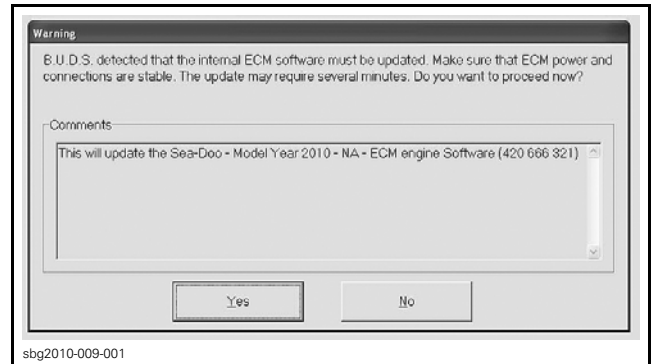

- The Kw2000 (500K) icon will appear at the bottom of the screen indicating a successful connection. Number 4 means that 4 "ECU" are connected (ECM, Cluster, IBR, IS)

SUCCESSFUL CONNECTION ICON

NOTICE After approximately 3 minutes of inactivity from user's interface, the ECM will stop communicating with B.U.D.S.

NOTE: During the update, if you get the following message, press on the Start/Stop button to re-establish communication with the ECM.

Warning message: "Some of the information normally displayed will be missing due to communication error with the ECM."

- In B.U.D.S. window, click on *READ DATA* button.

While reading B.U.D.S., a window will appear indicating that there is an ECM software update needed.

- Choose "YES", you are about to start reflashing. This update will take longer than 2 minutes as mentioned in the window more likely about 3 to 6 minutes.