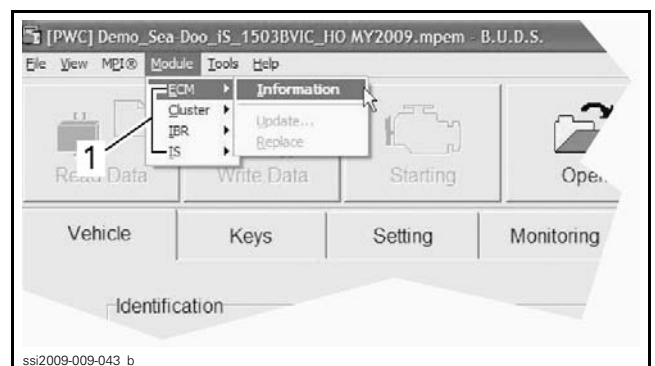

1. Modules menu information