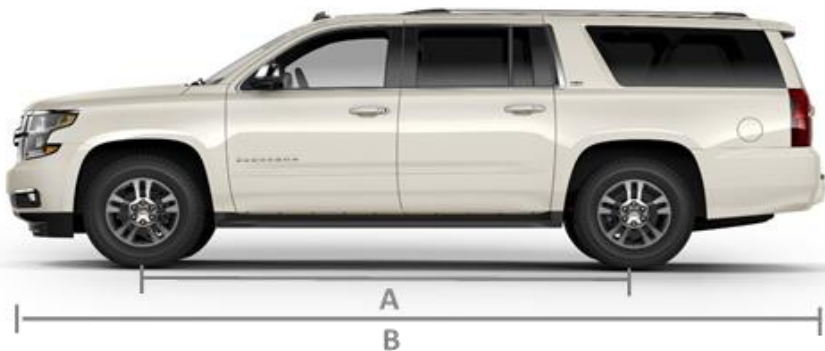

2019 MODEL YEAR

CHEVROLET

SUBURBAN

Images for illustrative purposes only

DIMENSIONS

EXTERIOR	mm	(inch)	FRONT INNER COMPARTMENT	mm	(inch)
Wheelbase (A)	3,302	130	Height from seat to roof	1,087	42.8
Length (B)	5,690	224	Shoulder room	1,646	68.4
Height (C)	1,890	74.4	Hip room	1,544	60.8
Height (CK35906)	1,922	75.6	Leg room	1,151	45.3
Width (D)	2,045	80.5			
CAPACITIES			MIDDLE INNER COMPARTMENT	mm	(inch)
Fuel tank	117 L	31 gal	Height from seat to roof	993	39.1
Fuel tank (CK35906)	147.6L	39 gal	Shoulder room	1,654	65.1
	Kg	(lbs)	Hip room	1,532	60.3
Cargo capacity 4x2 (CC15906)	752	1,657	Leg room	1,008	39.7
Cargo capacity 4x4 (CK15906)	695	1,532			
Cargo capacity 4x4 (CK35906)	2,002	4,413	REAR INNER COMPARTMENT	mm	(inch)
Hauling capacity 4x2 (CC15906)	2,858	6,300	Height from seat to roof	978	38.5
Hauling capacity 4x4 (CK15906)	2,722	6,000	Shoulder room	1,590	62.6
Hauling capacity 4x4 (CK35906)	1,360	3,000	Hip room	1,252	49.3
Hauling capacity (CC15906)	2,858	6,300	Leg room	876	34.5
Hauling capacity (CK15906)	2,722	6,000			
	Lt	pies ³			
Trunk volume (w/o folding seats)	1,113	39.3			
Behind second row seats	2,172	76.7			
Behind first row seats	3,446	121.7			
Trunk volume (w/o folding seats) (HD)	1,101	38.9			
Behind second row seats (HD)	2,172	76.7			
Behind first row seats (HD)	3,429	121.1			
WEIGHTS	Kg	(lbs)			
Vehicle weight 4x2 (CC15906)	2,559	5,641			
Vehicle weight 4x4 (CK15906)	2,707	5,967			
Vehicle weight 4x4 (CK35906)	2,987	6,587			
Gross vehicle weight 4x2 (CC15906)	3,311	7,300			
Gross vehicle weight 4x4 (CK15906)	3,402	7,500			
Gross vehicle weight 4x4 HD(CK35906)	4,990	11,000			