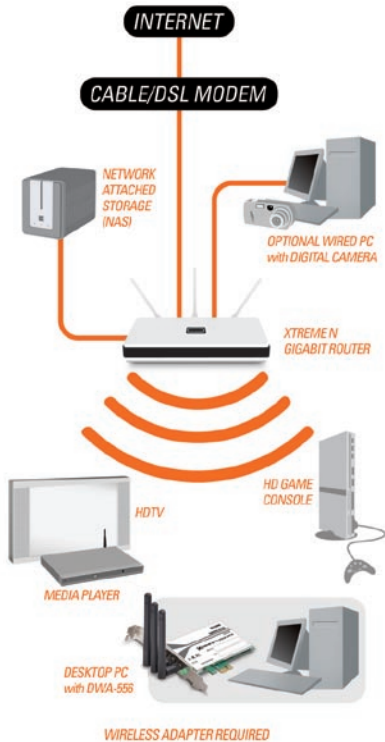

WHAT THIS PRODUCT DOES

Connects your PCIe compatible desktop computer to a wireless network to access a high-speed Internet connection, transfer files, and stream media from greater distances around your home or office.

XTREME N™ ADAPTER BENEFITS

- + Delivers up to 14x faster speeds¹ and 6x farther range¹ than 802.11g
- + Xtreme N technology enables HD video streaming, file sharing, enhanced Internet phone calling (VoIP), and surfing the Web
- + Access secure wireless networks using advanced WPA™ or WPA2™ encryption
- + Easy to install and use with D-Link's new Quick Adapter Setup Wizard
- + Backward compatible with existing 802.11g networks

PCI EXPRESS BENEFITS

- + Up to 50% faster than legacy PCI cards²
- + Fits any standard PCI Express slot – x1, x4, x8, or x16
- + Offers increased bandwidth, reliability, and more functionality than a legacy PCI card²

YOUR NETWORK SETUP

STANDARDS

- + IEEE 802.11n (draft 2.0)
- + IEEE 802.11g

INTERFACE

x1 PCI Express (PCIe)

FREQUENCY RANGE

2.4GHz to 2.4835GHz

SECURITY

+ Wi-Fi Protected Access (WPA, WPA2)

LED

Activity

TECHNICAL SPECIFICATIONS

CERTIFICATIONS

- + FCC Class B.
- + IC Class B
- + CE

DIMENSIONS

- + Item (WxDxH): 2.7" x 4.7" x 0.1"
- + Packaging (WxDxH): 9.3" x 6.6" x 1.4"

WEIGHT

- + Item: 0.31 lbs
- + Packaging: 0.74 lbs

WARRANTY

1-Year Limited³

wireless family comparison

	wireless g	rangebooster n	xtreme n
features			
wireless performance	☐	☐	☐
supports advanced wireless network security	●	●	●
greater wireless coverage for homes & offices	☐	●	●
easy network security setup	☐	●	●
sustained wireless performance from farther distances	☐	☐	●
recommended applications			
high-speed Internet access & file sharing	●	●	●
lag-free gaming	☐	●	●
jitter-free Internet phone calls (VoIP)	☐	●	●
steady audio streaming	☐	●	●
high-definition video streaming	☐	☐	●

² Maximum throughput and performance derived from PCI and PCI Express specifications.

³ 1-Year Limited Warranty available only in the USA and Canada.

⁴ Computer must adhere to Microsoft's recommended System Requirements.

RECOMMENDED SYSTEM REQUIREMENTS

MINIMUM SYSTEM REQUIREMENTS

- + Computer with:
  - Windows Vista^{®4} (32-bit only), Windows® XP SP2 or Windows 2000 SP4
  - CD-ROM
  - 20MB Hard Disk Space
  - x1 PCI Express Slot
- + For Internet Access
  - Cable or DSL Modem
  - Subscription with an Internet Service Provider (ISP)
  - Wireless Router

PACKAGE CONTENTS

- + Xtreme N PCI Express Desktop Adapter
- + Low Profile Mounting Bracket
- + Quick Installation Guide
- + CD-ROM⁵ with
  - Installation Wizard
  - Drivers
  - Product Documentation