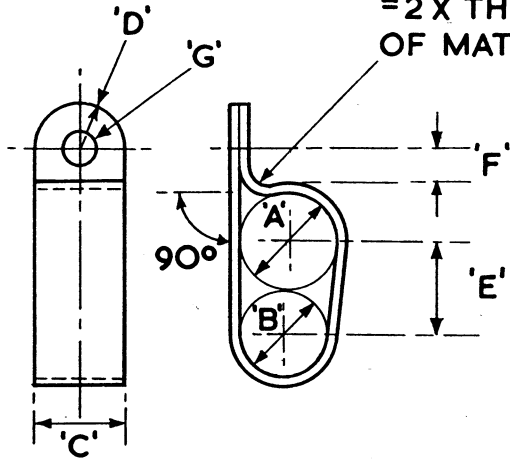

(DRILL CLEAR HOLE)

BEND RADIUS
= 2 X THICKNESS
OF MATERIAL

Mark	Dia. A	Dia. B	C	Rad. D	E	F	Dia. G	Material	Spec.
1	1/4"	1/4"	".5	".25	".52	".2	No. 11	22 G Alclad	L 72
2	11/32"	11/32"	".6	".3	".7	".3	No. 11	20 G Alclad	L 72
3	1/4"	1/4"	".5	".25	".25	".2	No. 11	22 G Alclad	L 72
4	11/32"	11/32"	".6	".3	".34	".3	No. 11	20 G Alclad	L 72
5	1"-0	1"-0	".75	".38	1"-0	".3	No. 11	18 G Alclad	L 72
6	5/16"	5/8"	".5	".25	".475	".3	No. 26	20 G Alclad	L 72
7	".4	".4	".5	".25	".55	".19	No. 26	20 G Alclad	L 72
8	11/16"	11/16"	".6	".3	11/16"	".3	No. 11	20 G Alclad	L 72
9	5/16"	5/16"	".5	".25	5/16"	".3	No. 11	20 G Alclad	L 72
10	1/8"	1/8"	".5	".25	1/8"	".25	No. 11	20 G Alclad	L 72
11	5/8"	5/8"	".5	".25	5/8"	".3	No. 26	20 G Alclad	L 72
12	".4	".4	".5	".25	".45	".3	No. 11	22 G Alclad	L 72
13	".4	".3	".5	".25	3/8"	".3	No. 26	22 G M.S.	S 84
14	1/2"	1/2"	".5	".25	".5	".25	No. 26	20 G Alclad	L 72
15	1/2"	5/8"	".5	".25	9/16"	".25	No. 26	20 G Alclad	L 72
16	1/4"	1/4"	".5	".25	".52	".2	Letter F	22 G Alclad	L 72
17	5/16"	3/16"	".5	".25	".25	".3	No. 11	22 G Alclad	L 72
18	".4	".4	".5	".25	".35	".3	No. 26	20 G Alclad	L 72

FINISH	MATERIAL	SPEC.	DESCRIPTION															
	AS ABOVE		CLIP, TUBULAR															
ISSUE No.	9	10	11	12	13	14	15	16	17	18								
ALTERATION No.	S 393	S 466	S 495	S 524	S 623	S 634	S 645	S 673	S 719	S 721								

D.H.S. 86