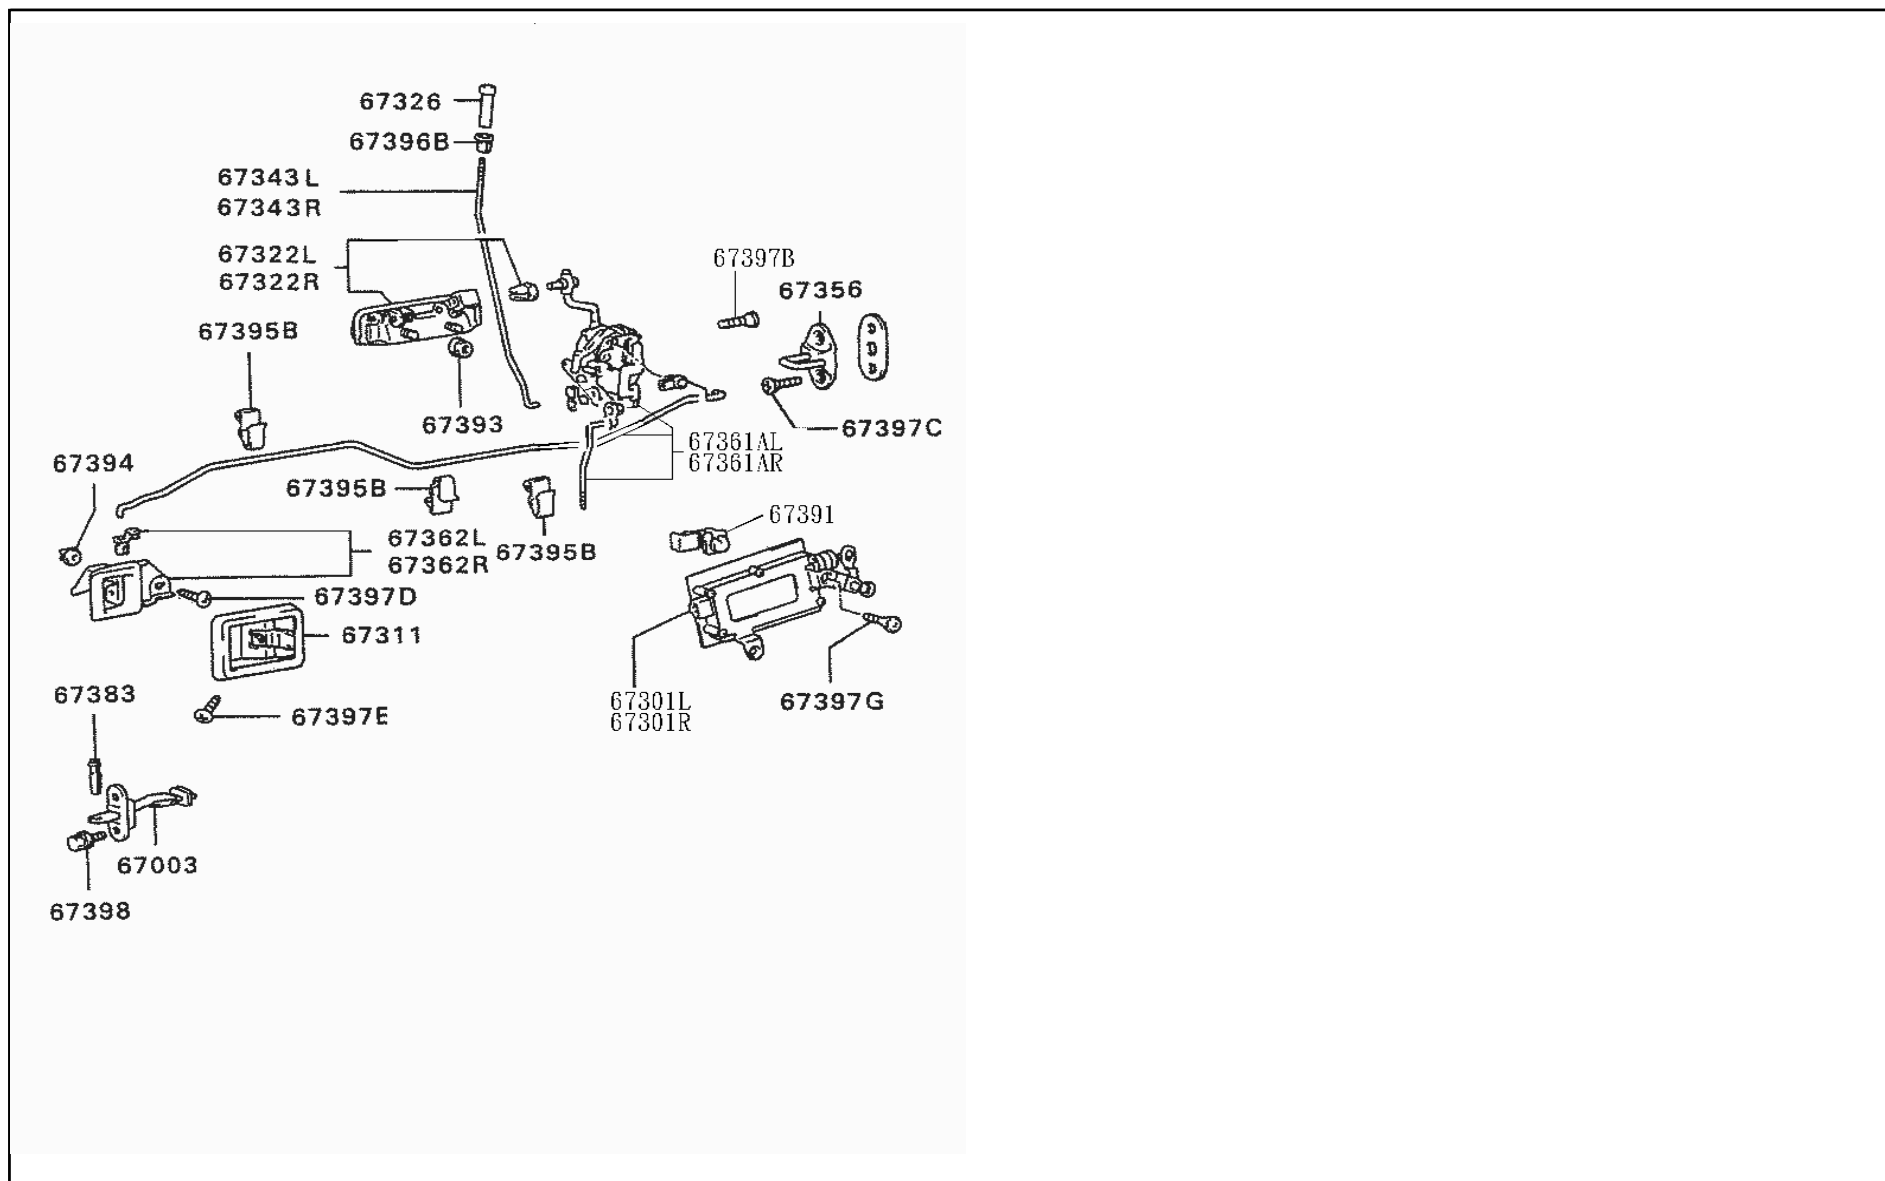

DE

43 140 FRONT DOOR LOCKING