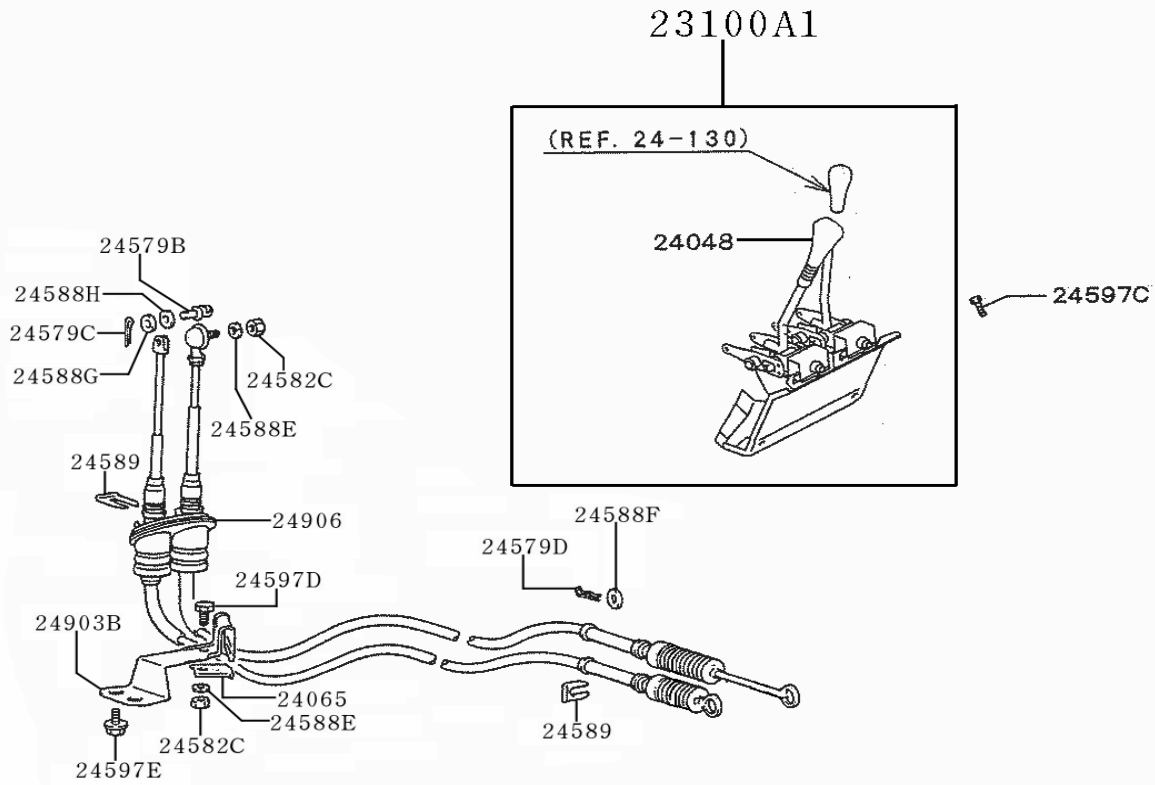

DE

22 200 CLUTCH CONTROL

DE

22 200 CLUTCH CONTROL

PNC	PARTNO	PART NAME	KD	QTY	MODEL NO	FROM	TO	RP	REMARK
23100A1	MB367783	LEVER COMPLETE CONTROLLER	D	1	25K29	4/17/2003	12/30/9999		
24048	MB767991	KNOB,GEARSHIFT LEVER	D	1	25K29	4/17/2003	12/30/9999		
24065	MB484513	PLATE,GEARSHIFT LEVER BRACKET COLLAR	D	1	25K29	4/17/2003	12/30/9999		
24579B	MF472953	PIN,GEARSHIFT CONTROL LINK	D	1	25K29	4/17/2003	12/30/9999		
24579C	MF472303	PIN,GEARSHIFT CONTROL LINK	D	1	25K29	4/17/2003	12/30/9999		
24579D	MF472304	PIN,GEARSHIFT CONTROL LINK	D	2	25K29	4/17/2003	12/30/9999		
24582C	MF430004	NUT,GEARSHIFT CONTROL LINK	D	1	25K29	4/17/2003	12/30/9999		
24582C	MF445003	NUT,GEARSHIFT CONTROL LINK	D	2	25K29	4/17/2003	12/30/9999		
24588E	MF450404	WASHER,GEARSHIFT LINK	D	1	25K29	4/17/2003	12/30/9999		
24588F	MB175244	WASHER,GEARSHIFT LINK	D	2	25K29	4/17/2003	12/30/9999		
24588G	MF450153	WASHER,GEARSHIFT CONTROL LINK	D	1	25K29	4/17/2003	12/30/9999		
24588H	MU451012	WASHER,GEARSHIFT LINK	D	1	25K29	4/17/2003	12/30/9999		
24589	MB484289	CLIP,GEARSHIFT LINK	D	4	25K29	4/17/2003	12/30/9999		
24594D	MB175239	BUSHING,GEARSHIFT CONTROL LINK	D			2007/02/01	9999/12/30		
24597C	MF240051	BOLT,GEARSHIFT CONTROL LINK	D	4	25K29	4/17/2003	12/30/9999		
24597D	MF100025	BOLT,GEARSHIFT CONTROL LINK	D	1	25K29	4/17/2003	12/30/9999		
24597E	MF243649	BOLT,GEARSHIFT LINK	D	2	25K29	4/17/2003	12/30/9999		
24903B	MB484511	BRACKET,GEARSHIFT CONTROL CABLE	D	1	25K29	4/17/2003	12/30/9999		
24906	MB484114	CABLE,GEARSHIFT	D	1	25K29	4/17/2003	12/30/9999		