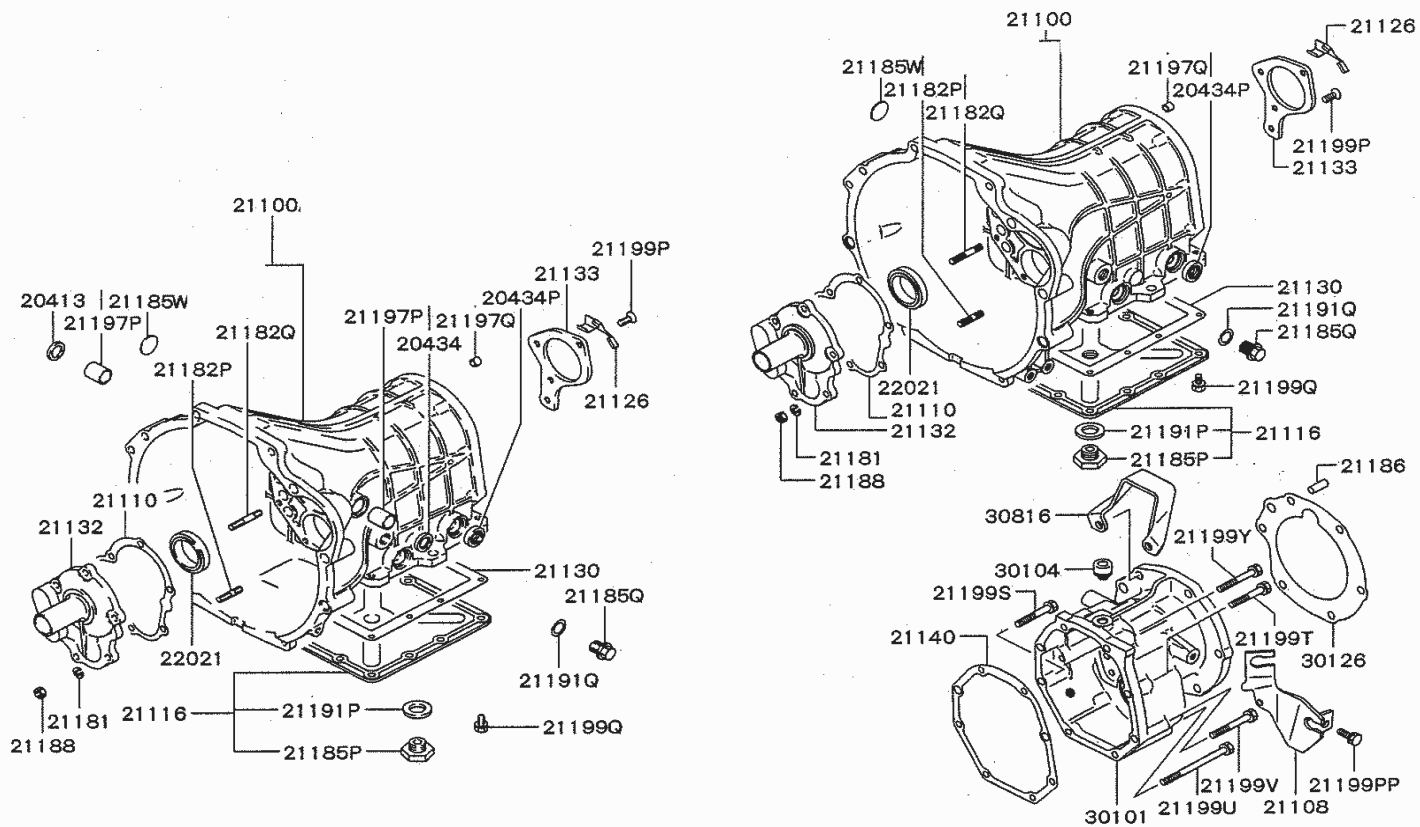

DE

22 110 M/T CASE