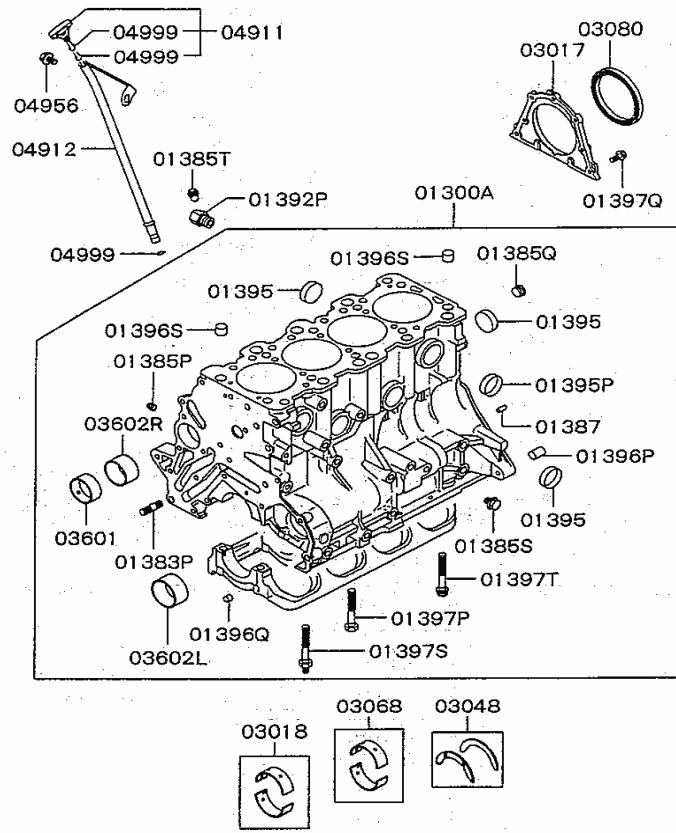

DE

11 130 CYLINDER BLOCK