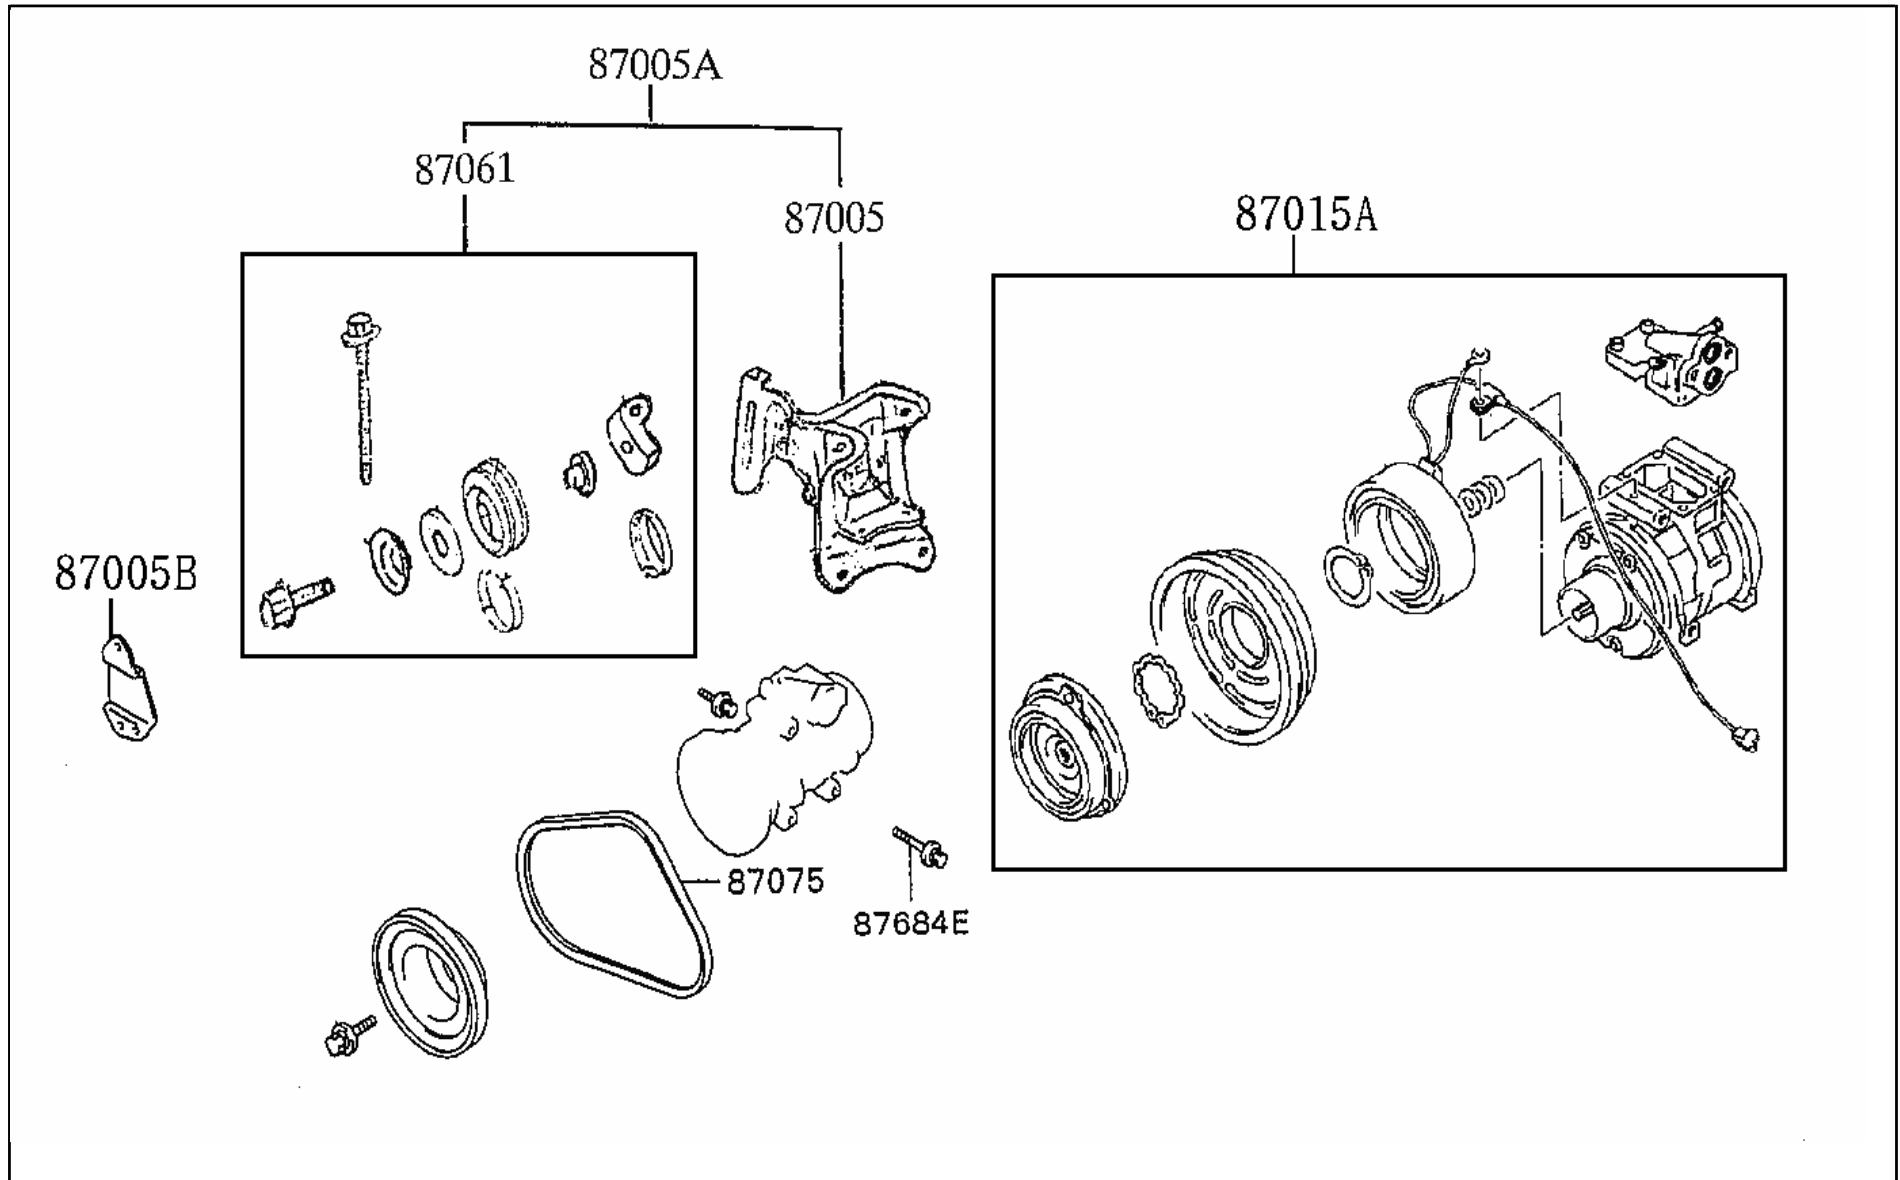

DE

55 430 A/C CONDENSER, PIPING