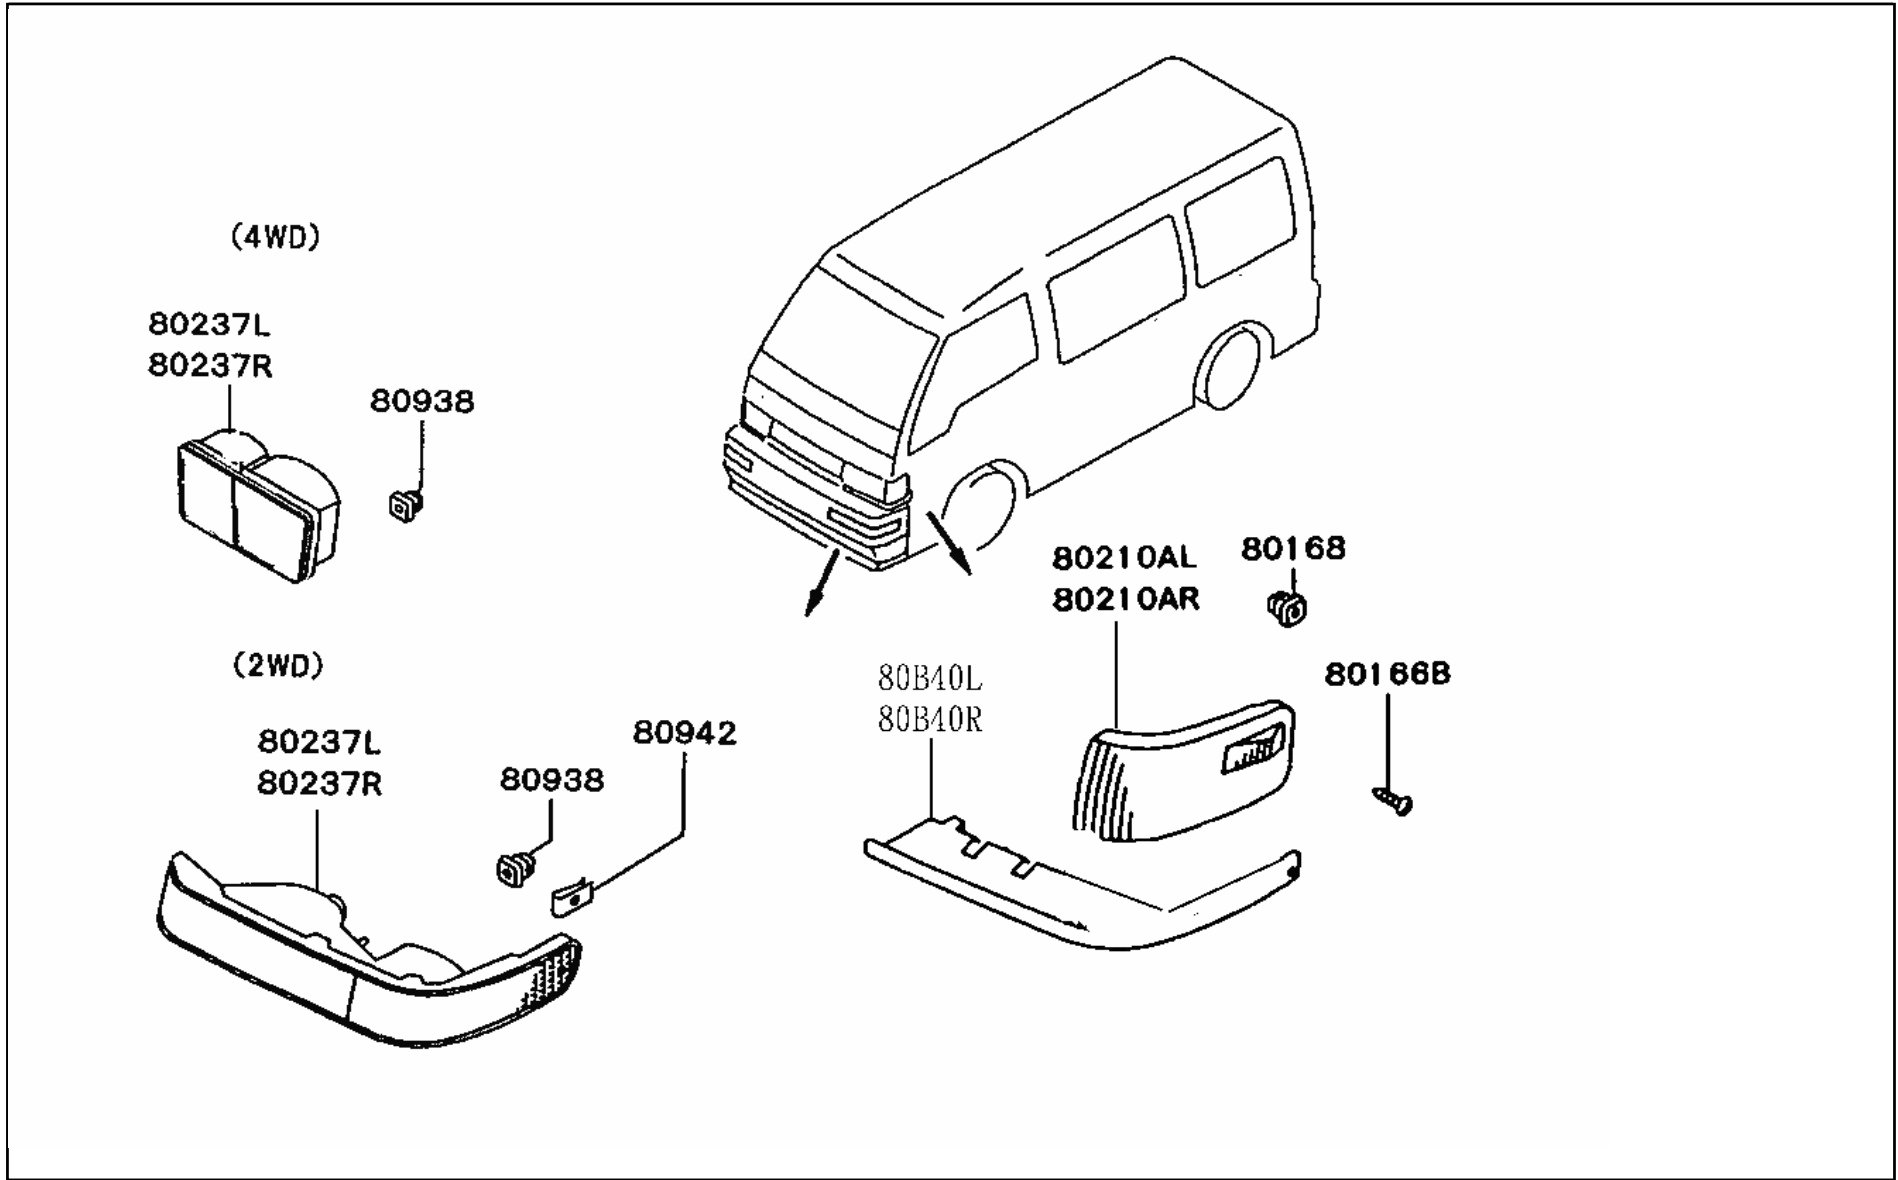

DE

54 030 FRONT EXTERIOR LAMP