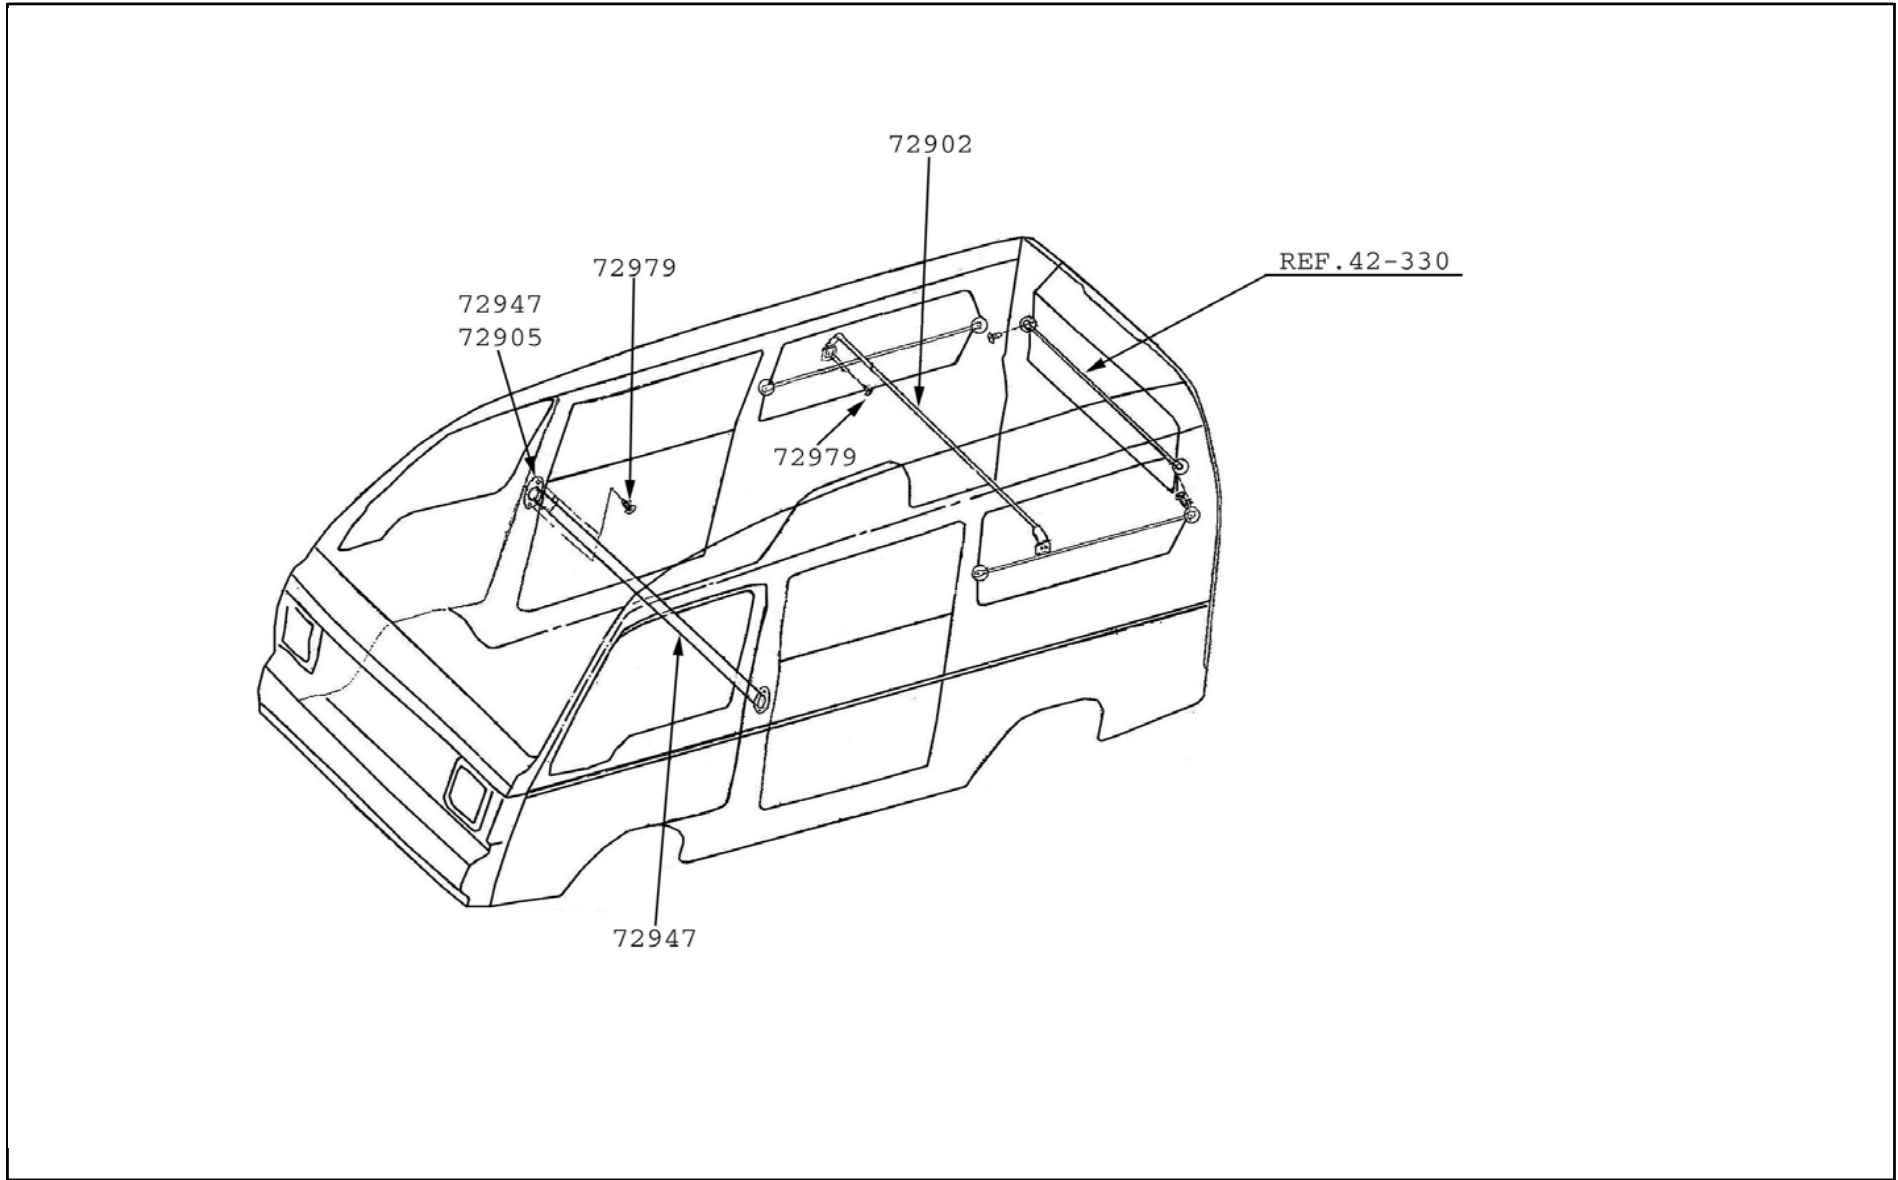

DE

52 170 PARTITION BAR