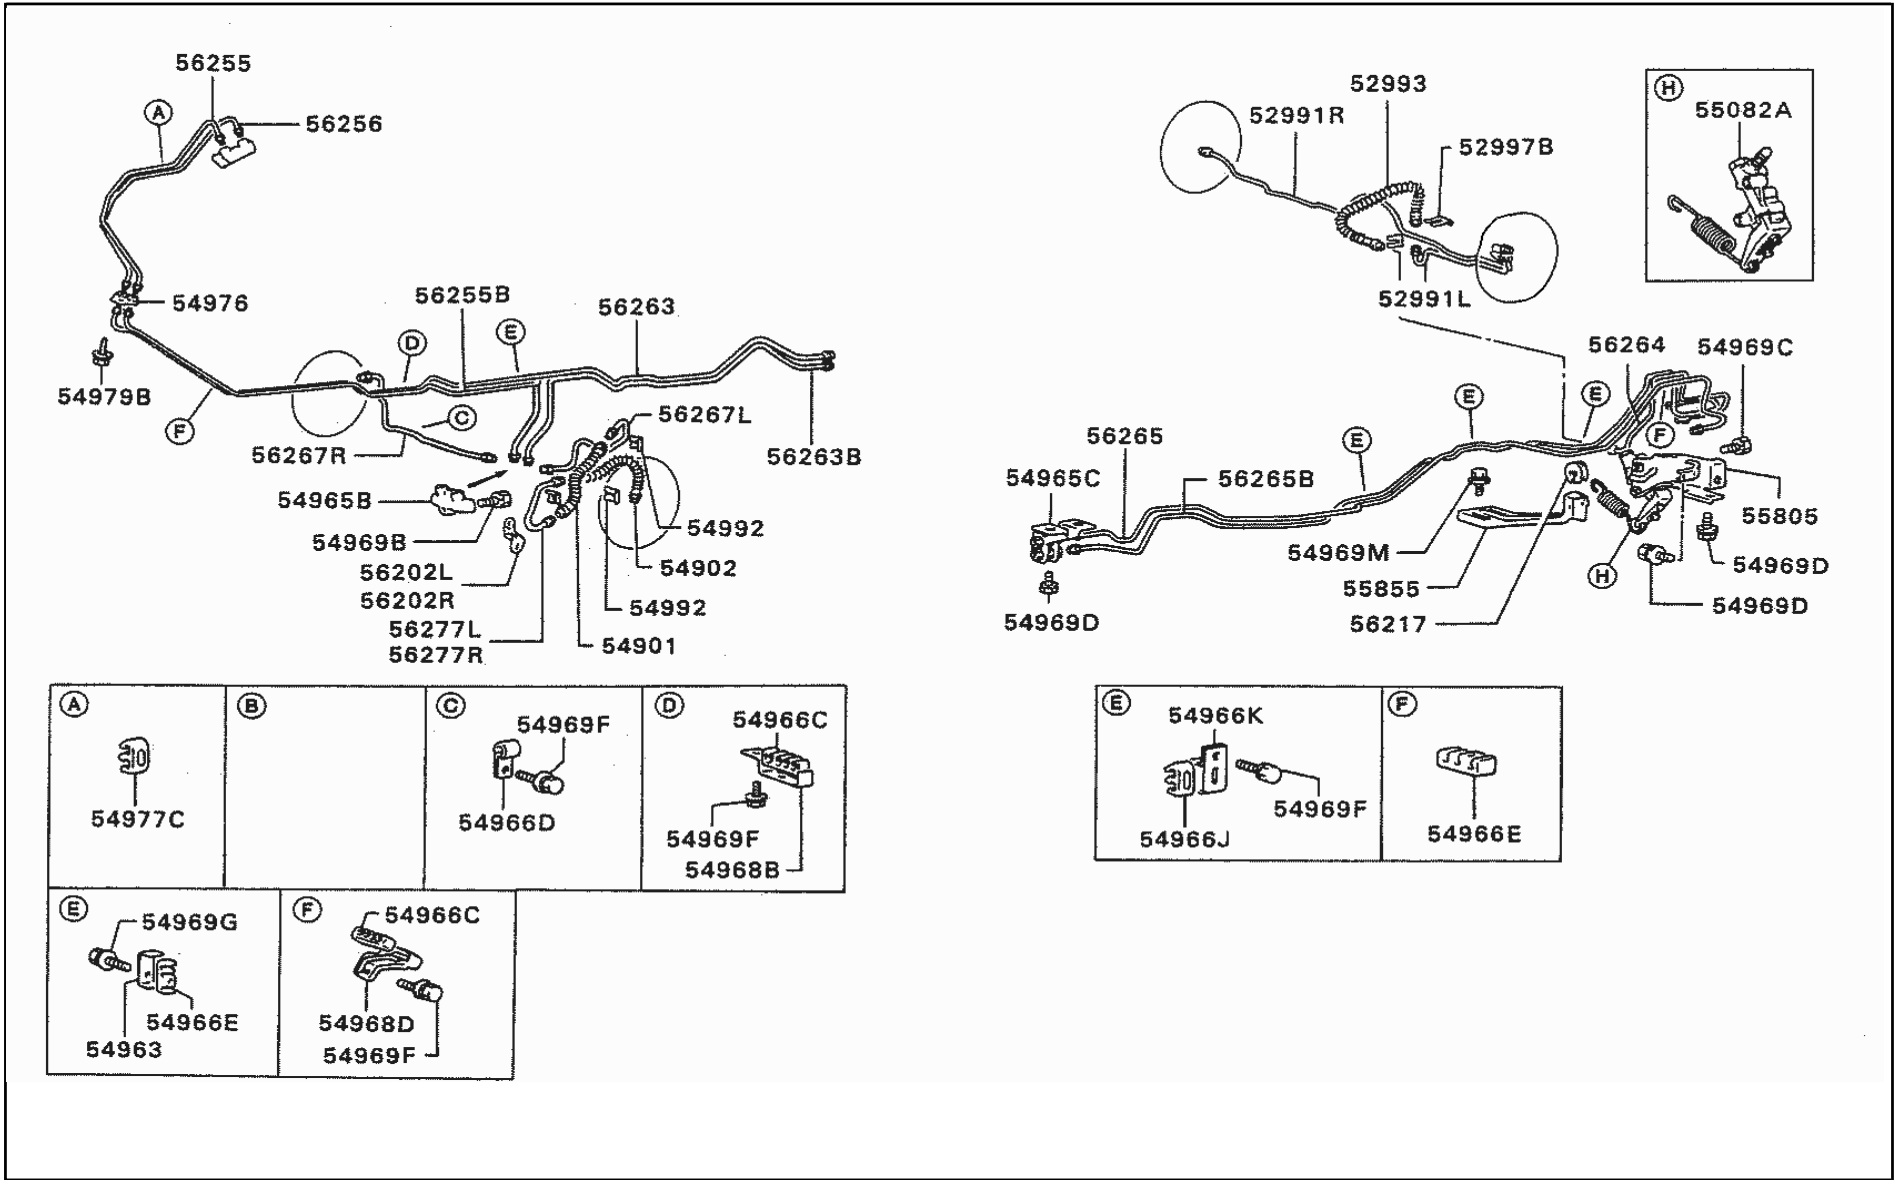

DE

35 310 BRAKE LINE