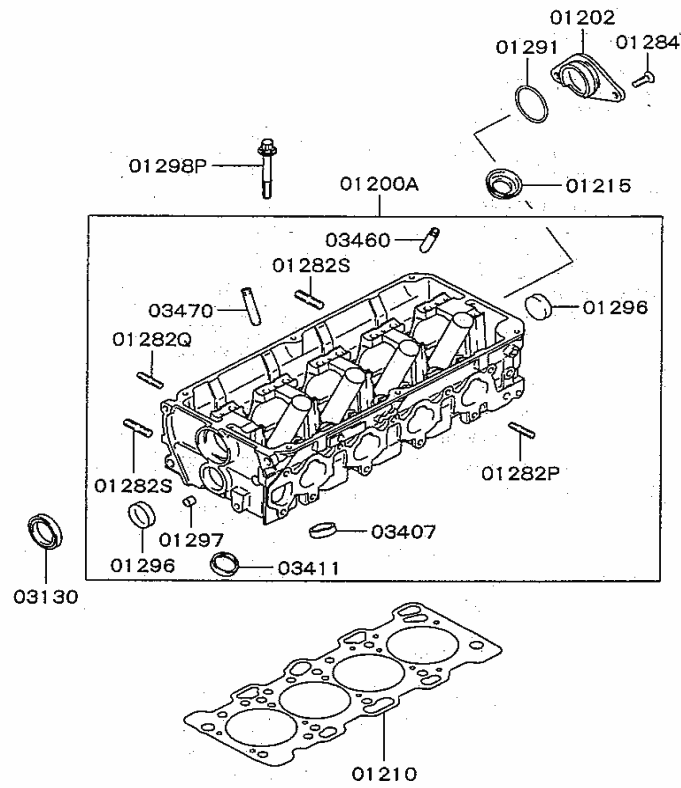

DE

11 120 CYLINDER HEAD