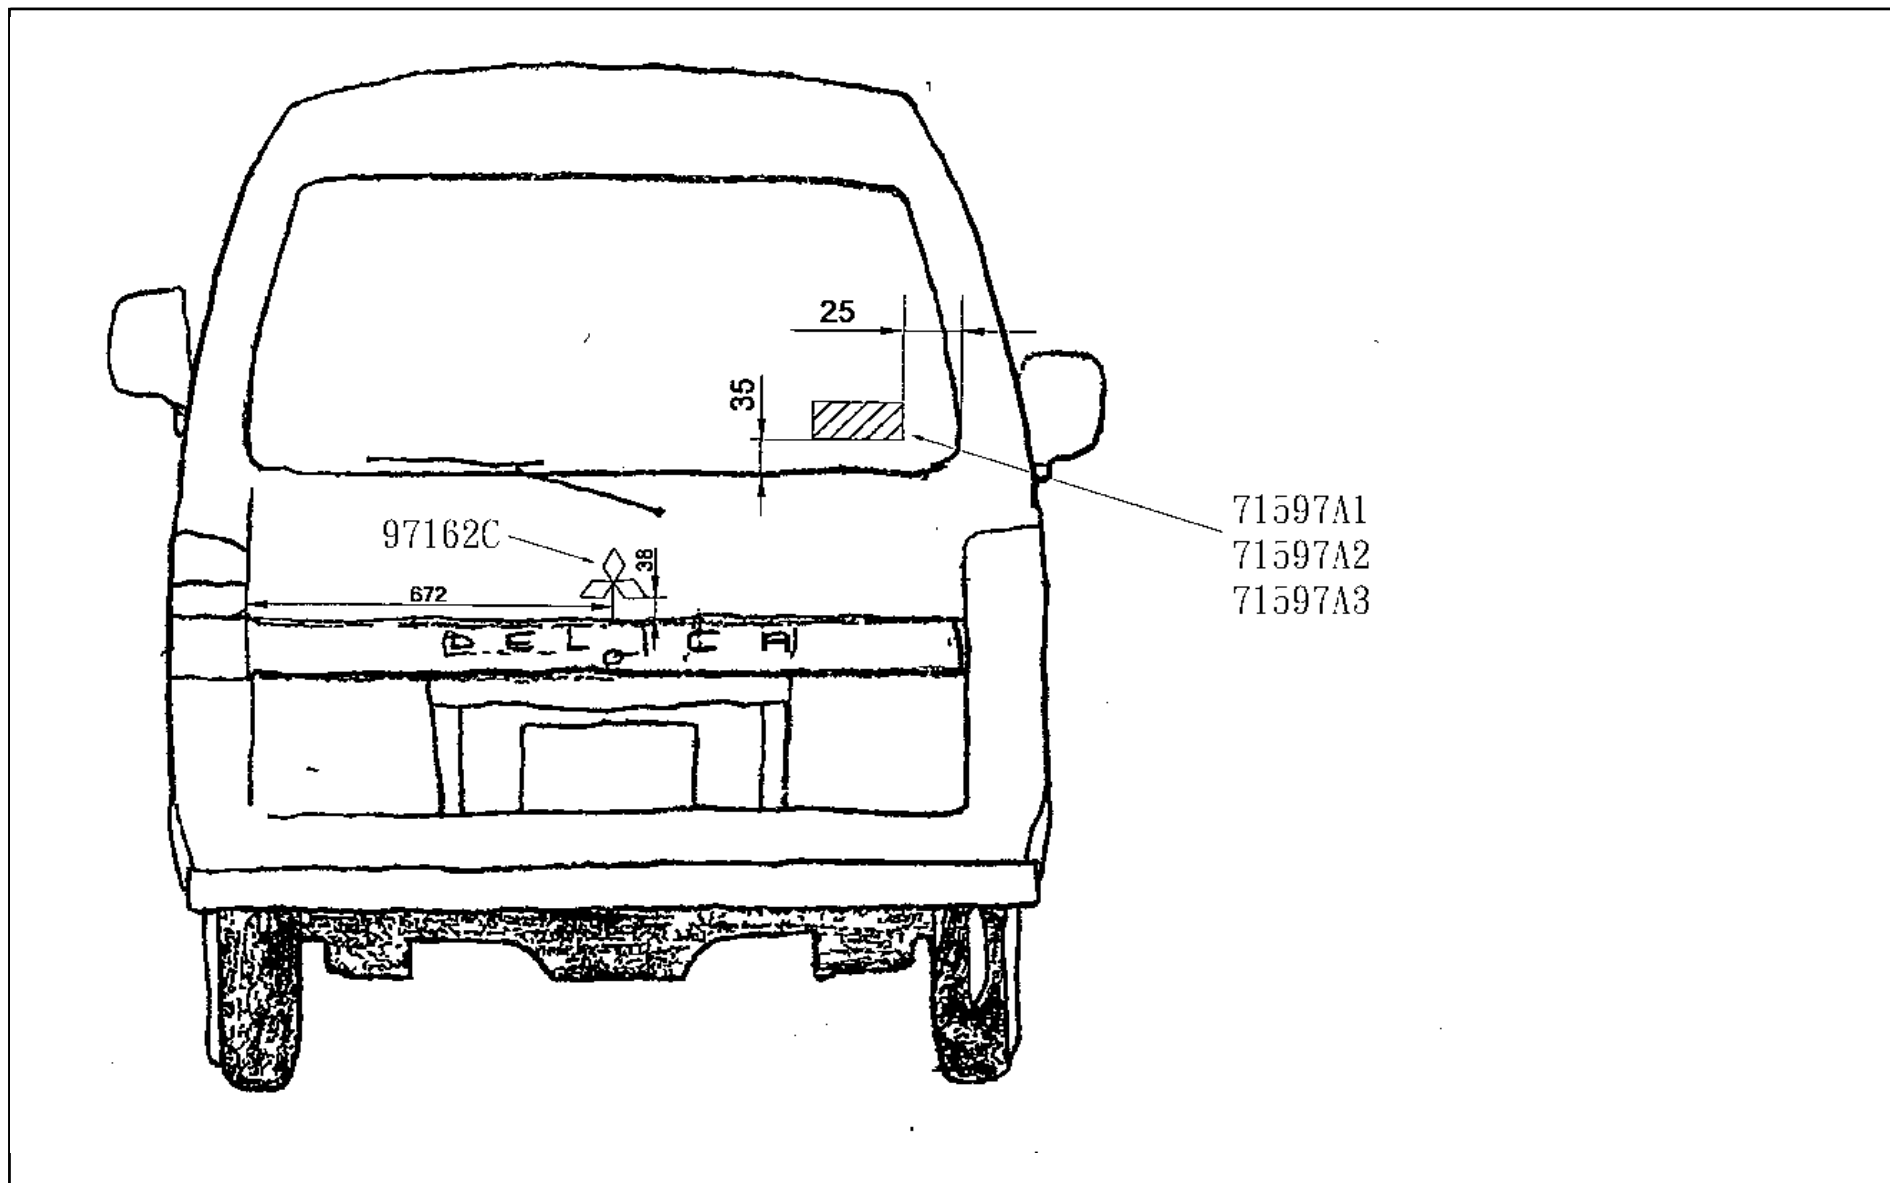

DE**51 110 ORNAMENT, MARK & EMBLEM**

PNC	PARTNO	PART NAME	KD	QTY	MODEL NO	FROM	TO	RP	REMARK
71598M1	DM763673	LABEL ,DODGE	D			2007/02/01	9999/12/30		
71598M2	DM763674	LABEL ,1000	D			2007/02/01	9999/12/30		