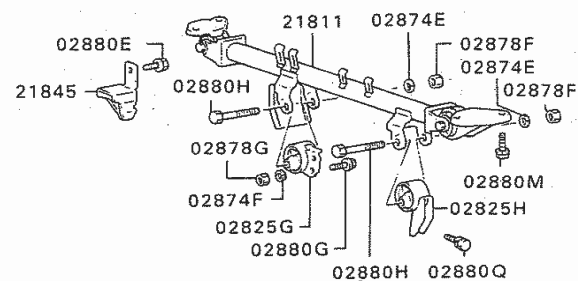

DE

11 510 ENGINE MOUNTING & SUPPORT