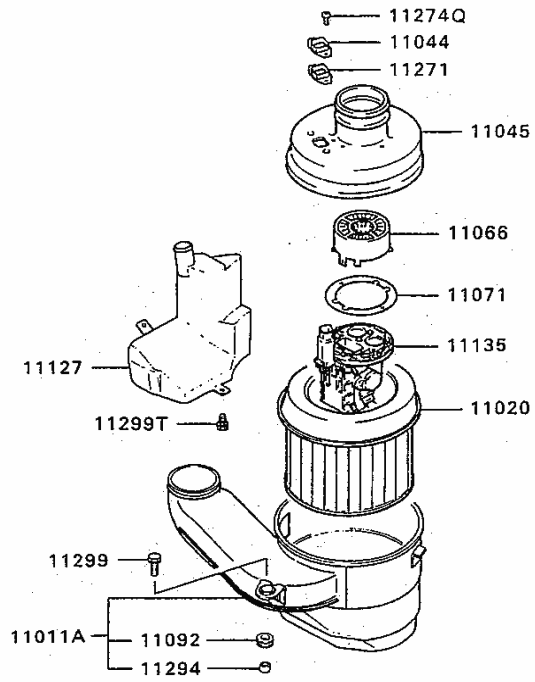

DE

15 010 AIR CLEANER & INTAKE