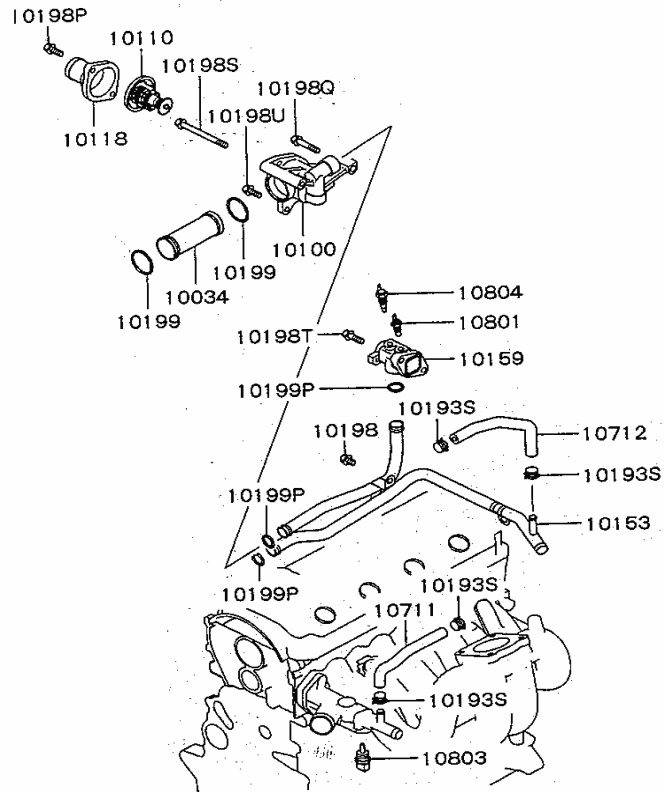

DE

14 120 WATER PIPE & THERMOSTAT