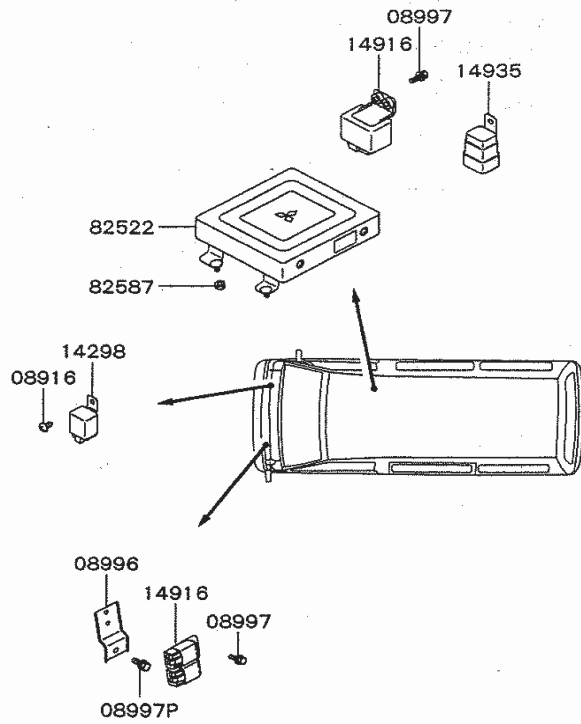

DE

16 410 ELECTRICAL CONTROL