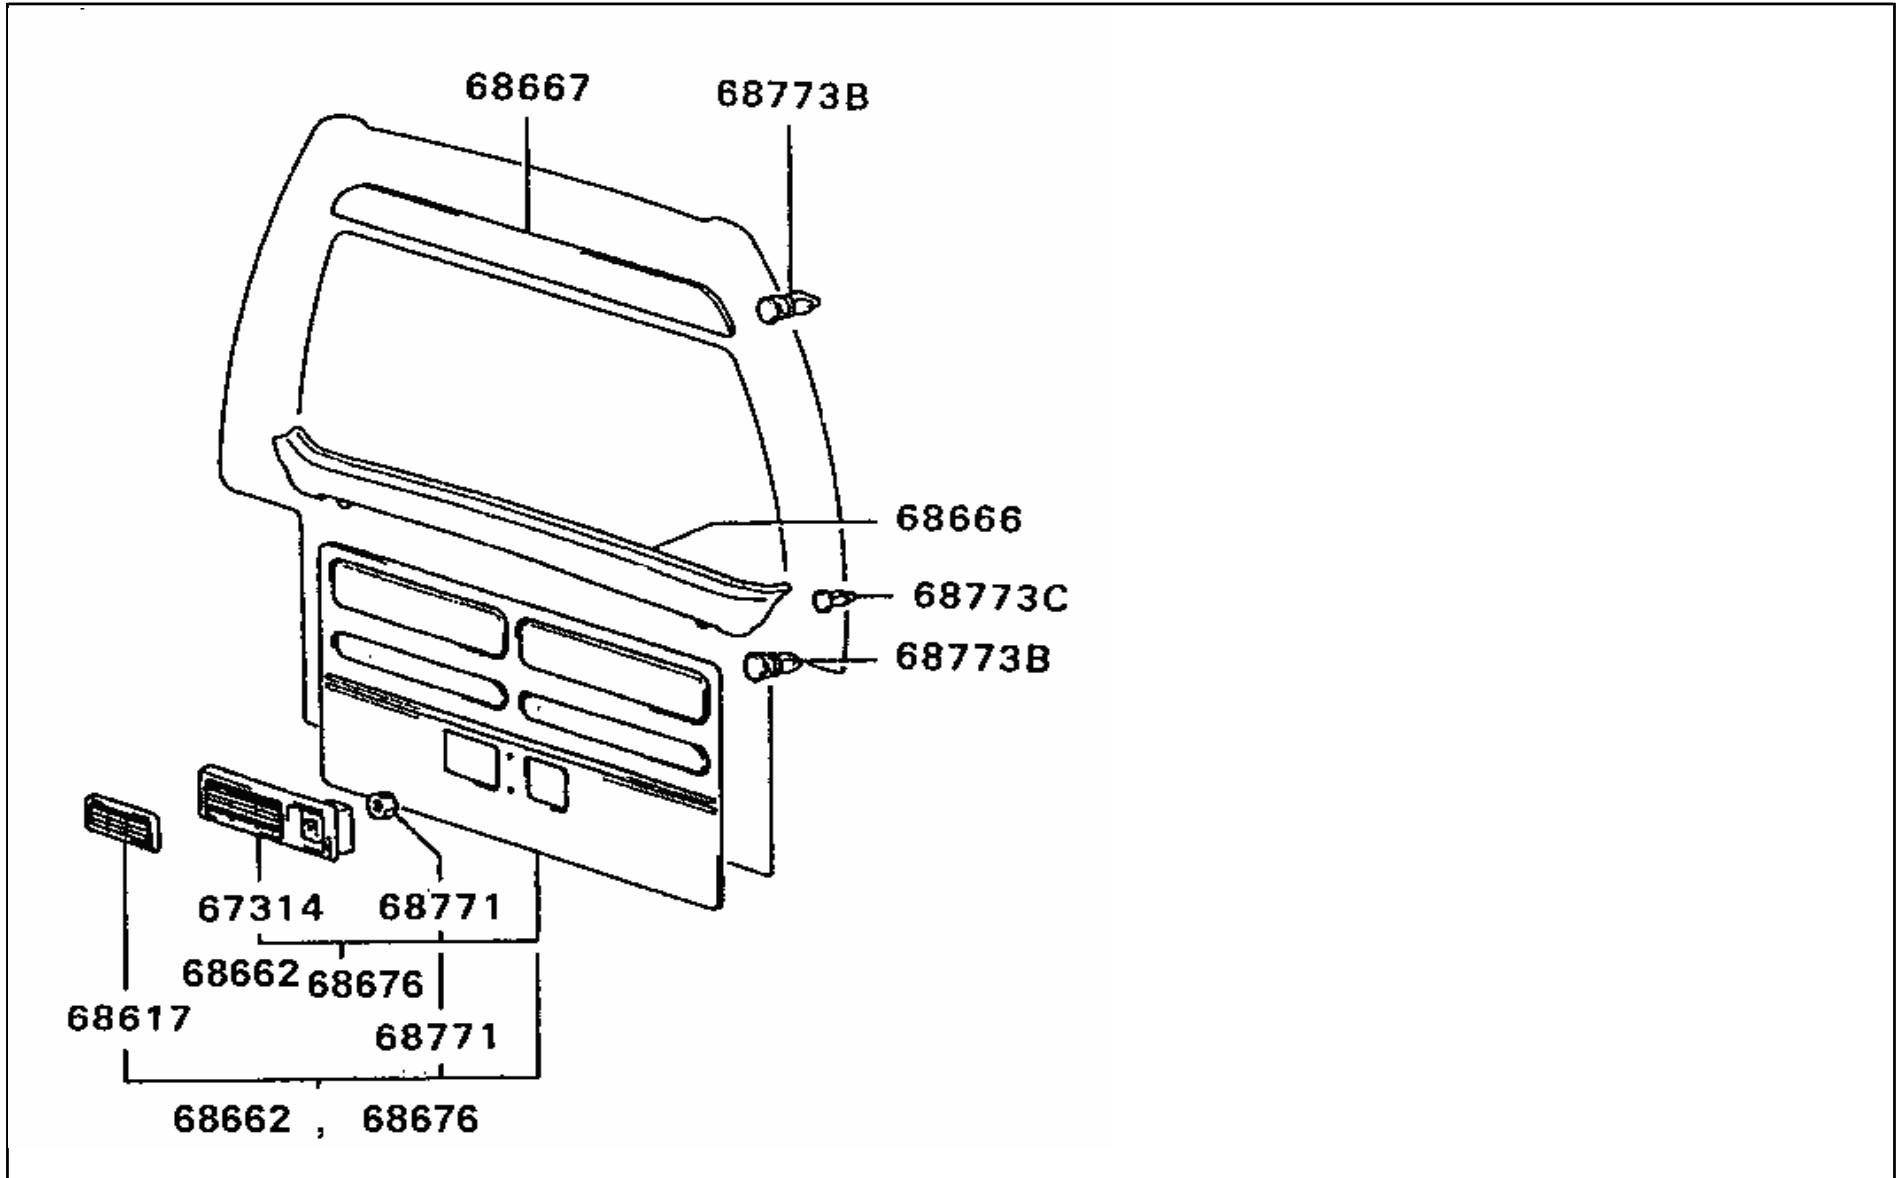

DE

43 460 TAILGATE TRIM