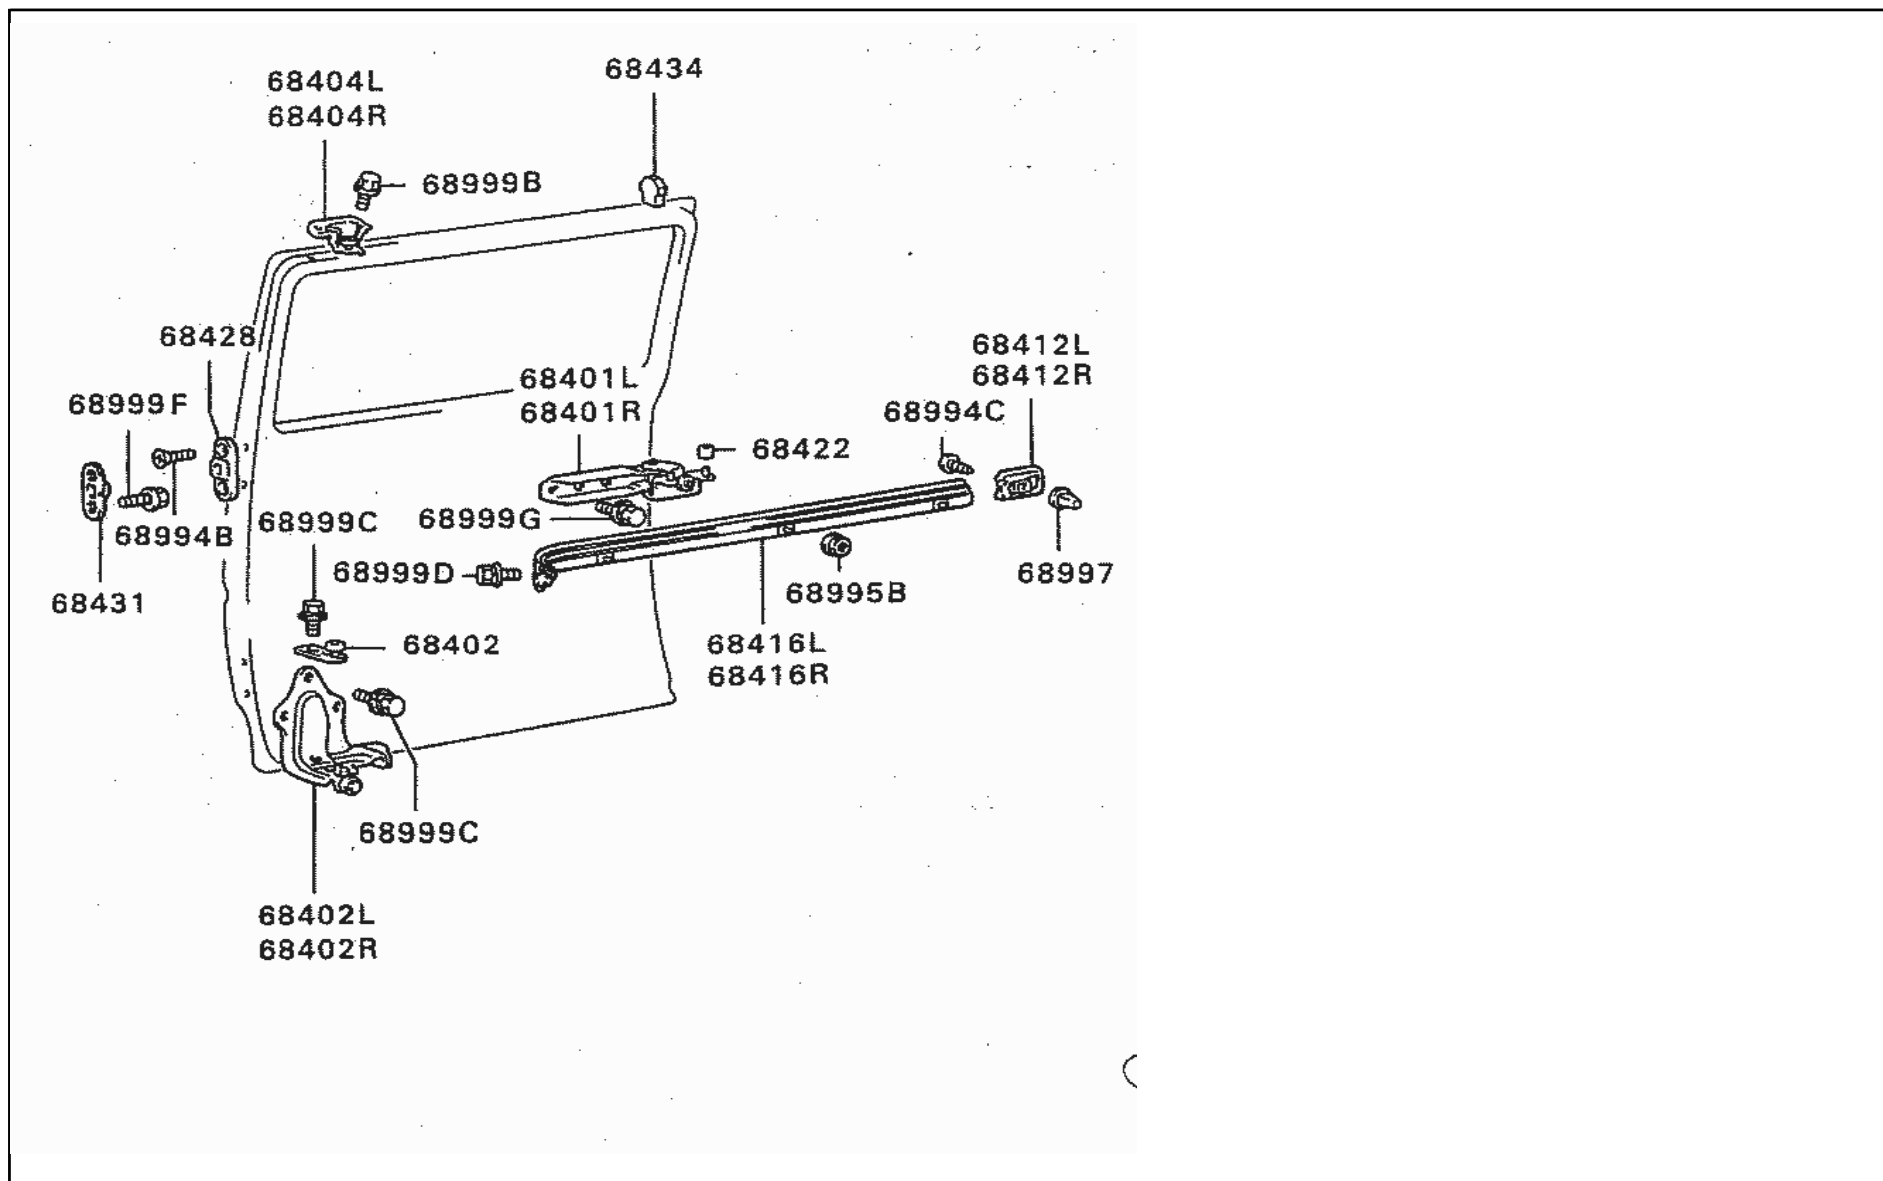

DE

43 250 REAR SLID DOOR HARDWARE