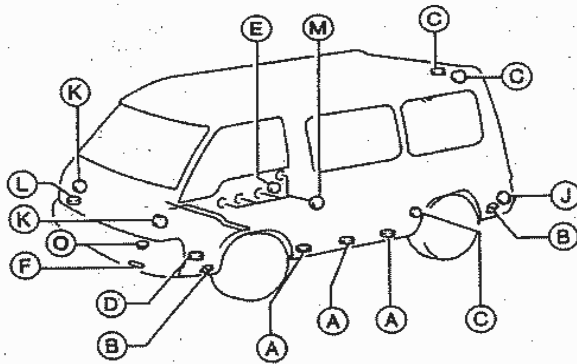

DE

42 650 PLUGS, COVERS & SHIELD

(A) 60999B	(B) 60999C	(C) 60999H	(D) 60999J	(E) 60999F
(F) (REF 55-430)			(J) 60999D	(K) 60999E
(L) 60999P	(M) 60999G		(O) 20959C 20959B