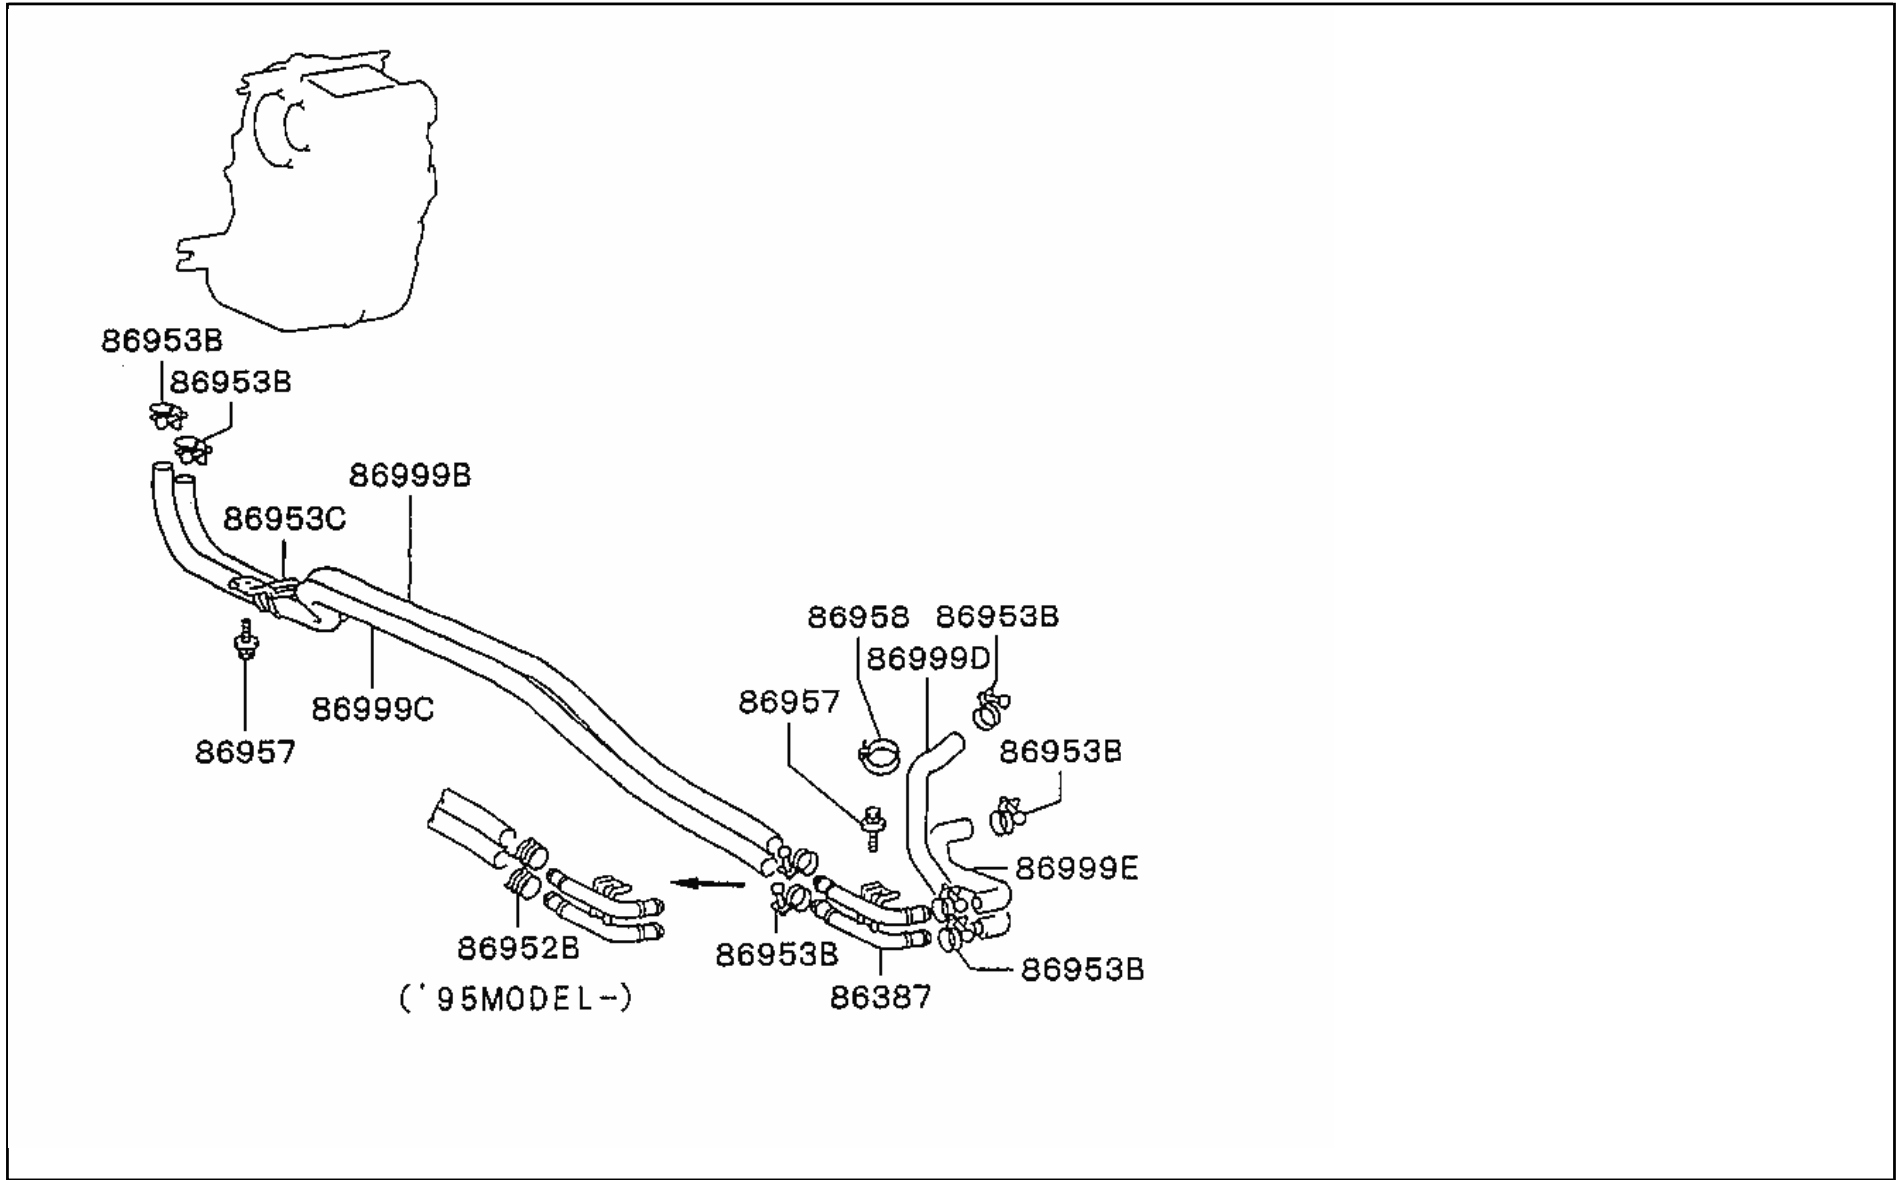

DE

55 010 HEATER UNIT & PIPING