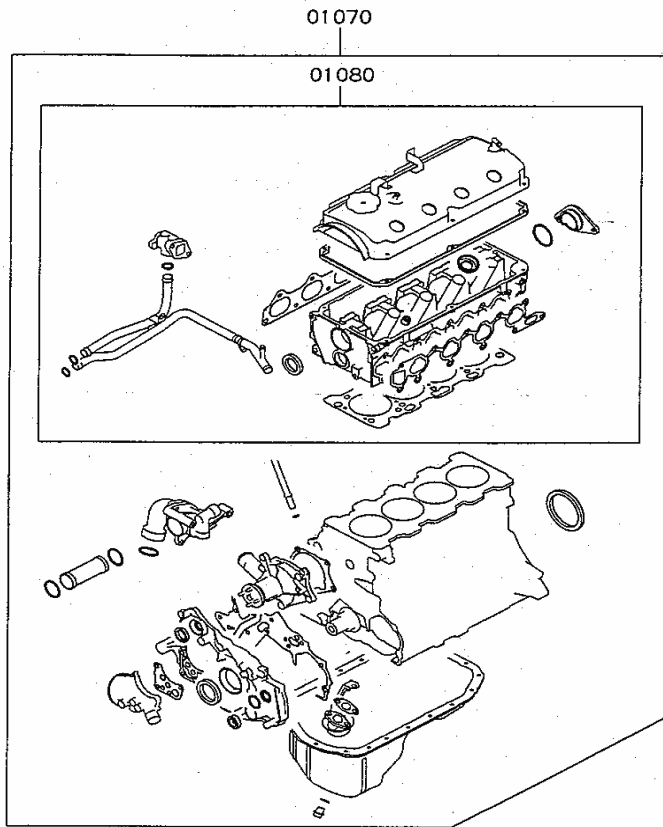

DE

11 090 ENGINE OVERHAUL GASKET KIT