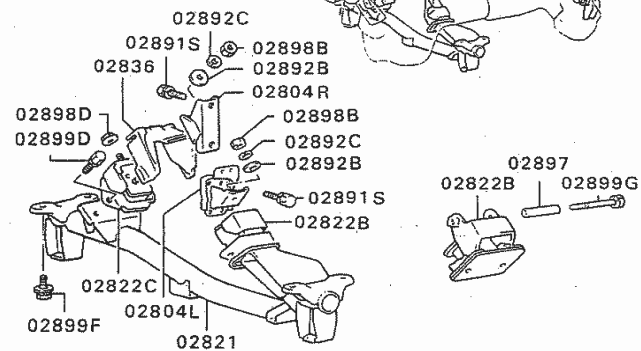

DE

11 510 ENGINE MOUNTING & SUPPORT