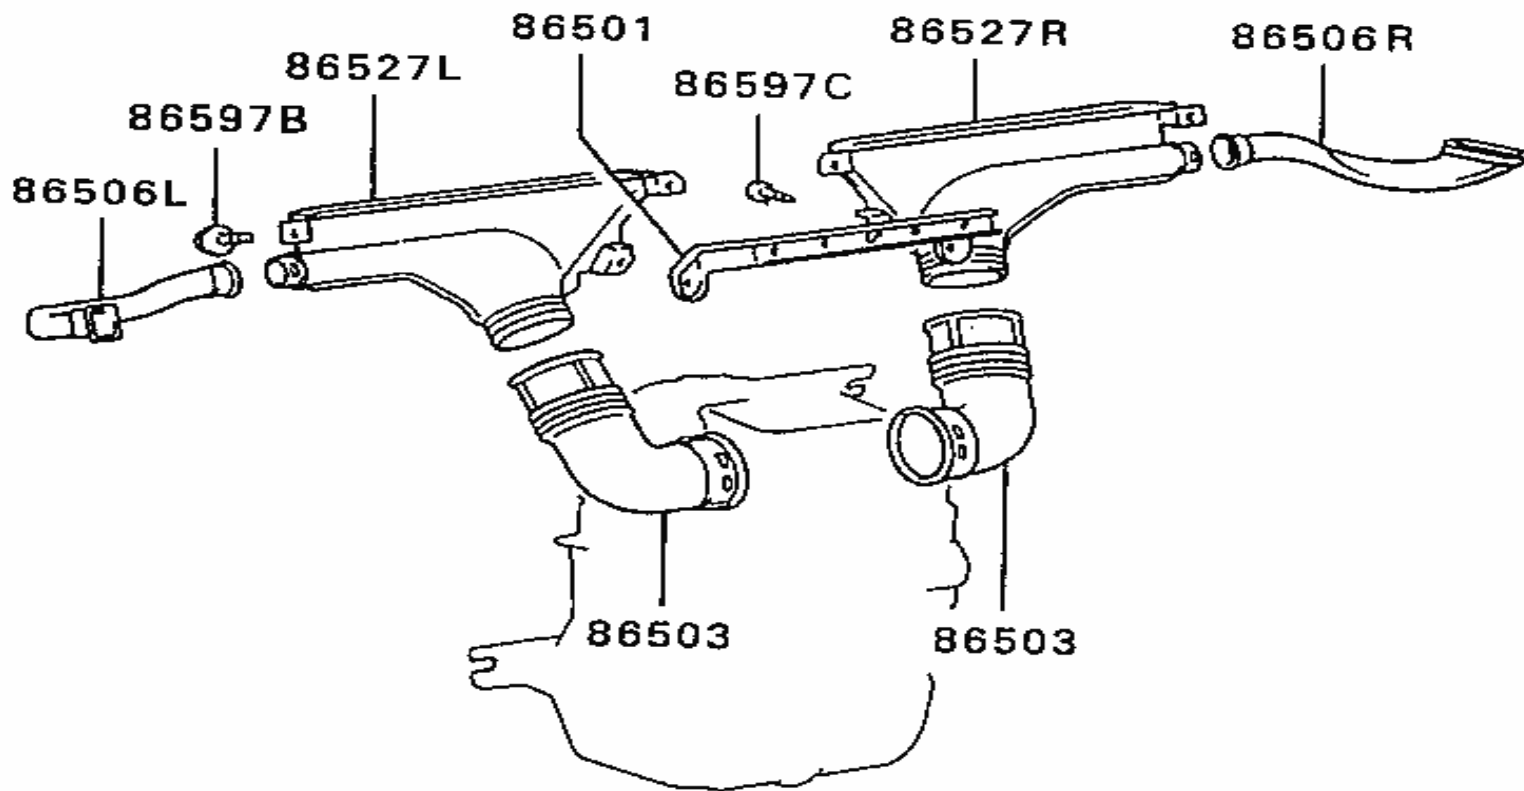

DE

55 310 DEFROSTER NOZZLE & DUCT