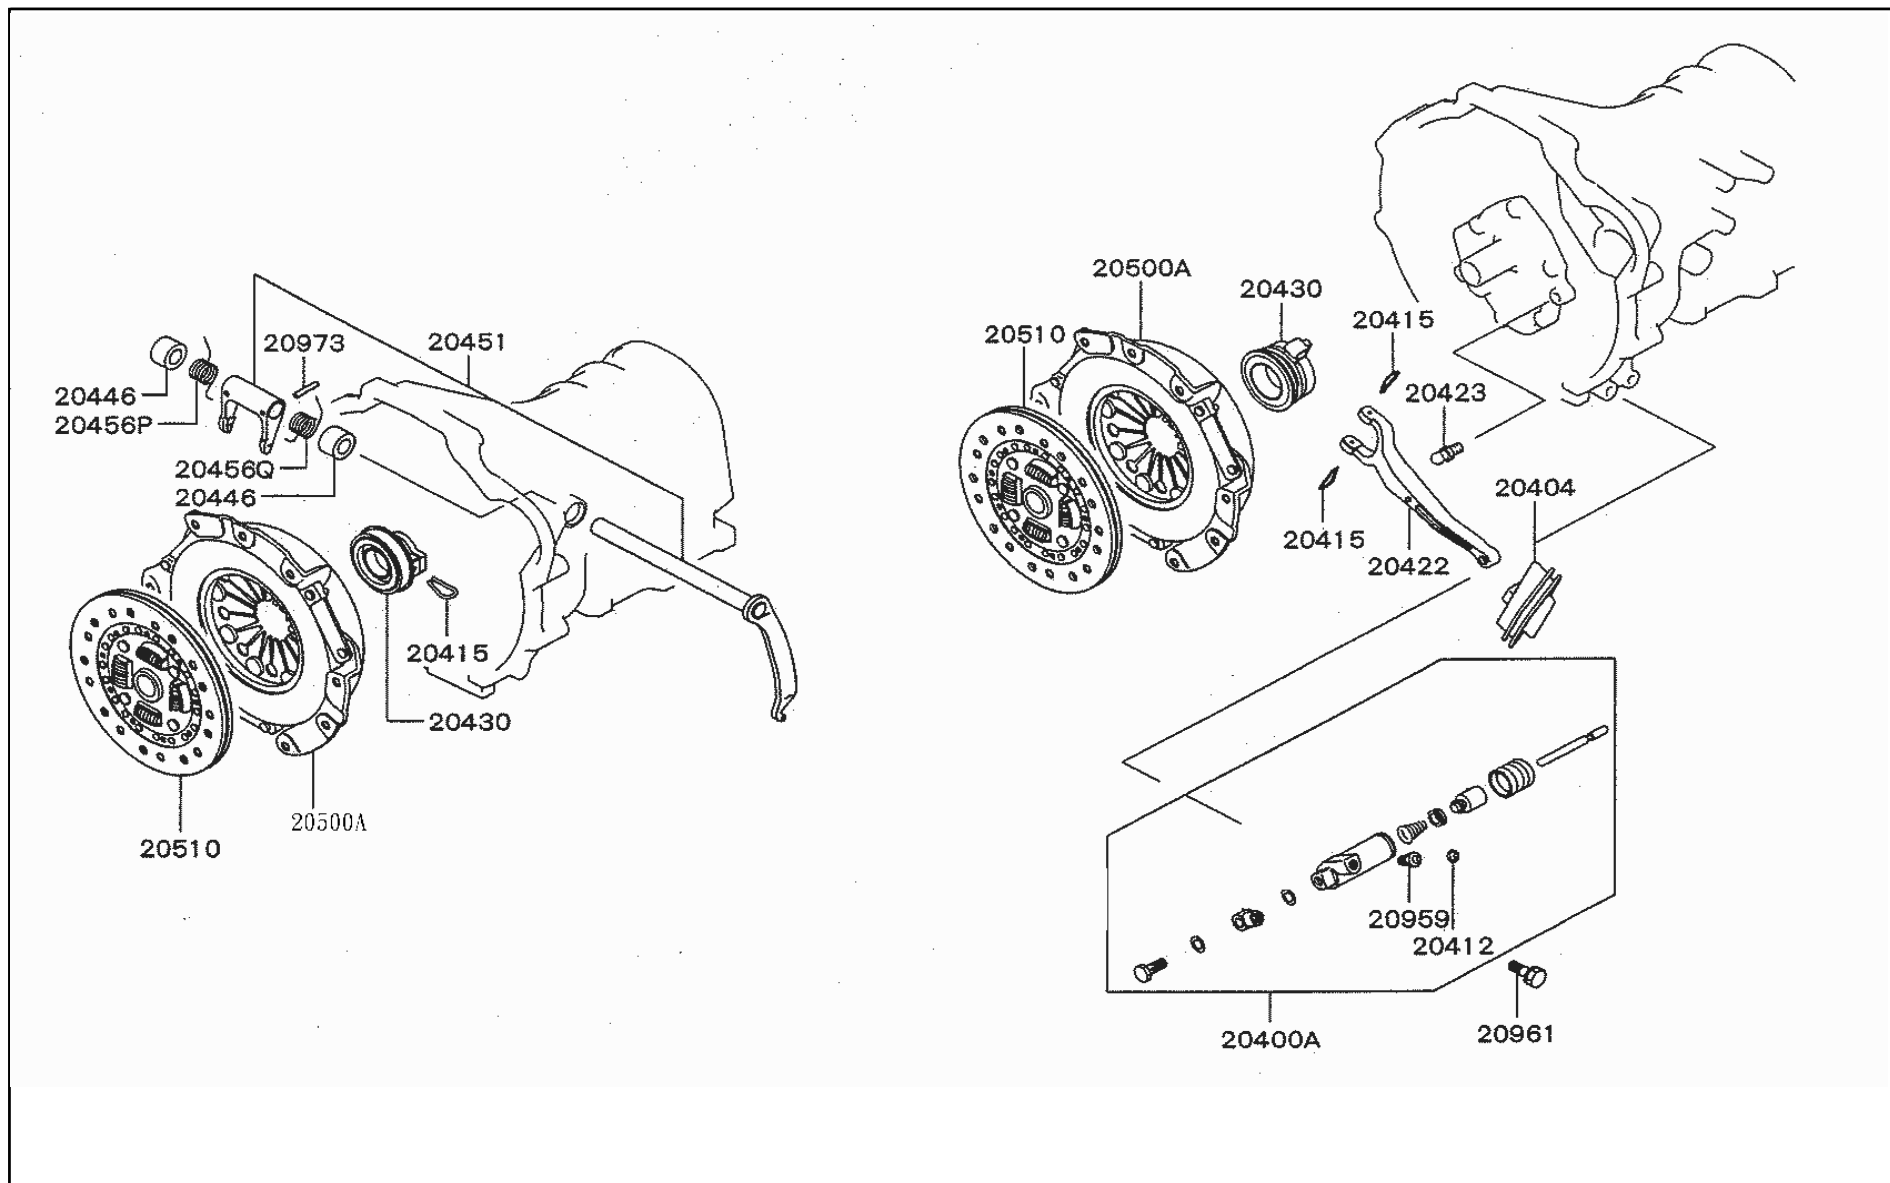

21

CLUTCH

010 CLUTCH & CLUTCH RELEASE

210 CLUTCH CONTROL

DE

21 010 CLUTCH & CLUTCH RELEASE

DE**21 010 CLUTCH & CLUTCH RELEASE**

PNC	PARTNO	PART NAME	KD	QTY	MODEL NO	FROM	TO	RP	REMARK
20400A	MR980566	CYLINDER ASSY,CLUTCH RELEASE	D	1	25K29	4/17/2003	12/30/9999		
20404	MD703280	BOOT,CLUTCH RELEASE FORK	K	1	25K29	4/17/2003	12/30/9999		
20415	MD701242	CLIP,CLUTCH RELEASE BEARING RETURN	K	2	25K29	4/17/2003	12/30/9999		
20422	MD703275	FORK,CLUTCH RELEASE	K	1	25K29	4/17/2003	12/30/9999		
20423	MD715650	FULCRUM,CLUTCH RELEASE FORK	K	1	25K29	4/17/2003	12/30/9999		
20430	MD703270	BEARING,CLUTCH RELEASE	D	1	25K29	4/17/2003	12/30/9999	1/1/1900	MD703270D
20500A	DM752199	COVER ASSY,CLUTCH	D	1	25K29	4/17/2003	6/1/2003	1/1/1900	CW752199
20510	DM734146	DISC,CLUTCH	D	1	25K29	4/17/2003	12/30/9999		
20961	MF241284	BOLT,M/T CLUTCH CONTROL EQUIP	D	2	25K29	4/17/2003	12/30/9999		