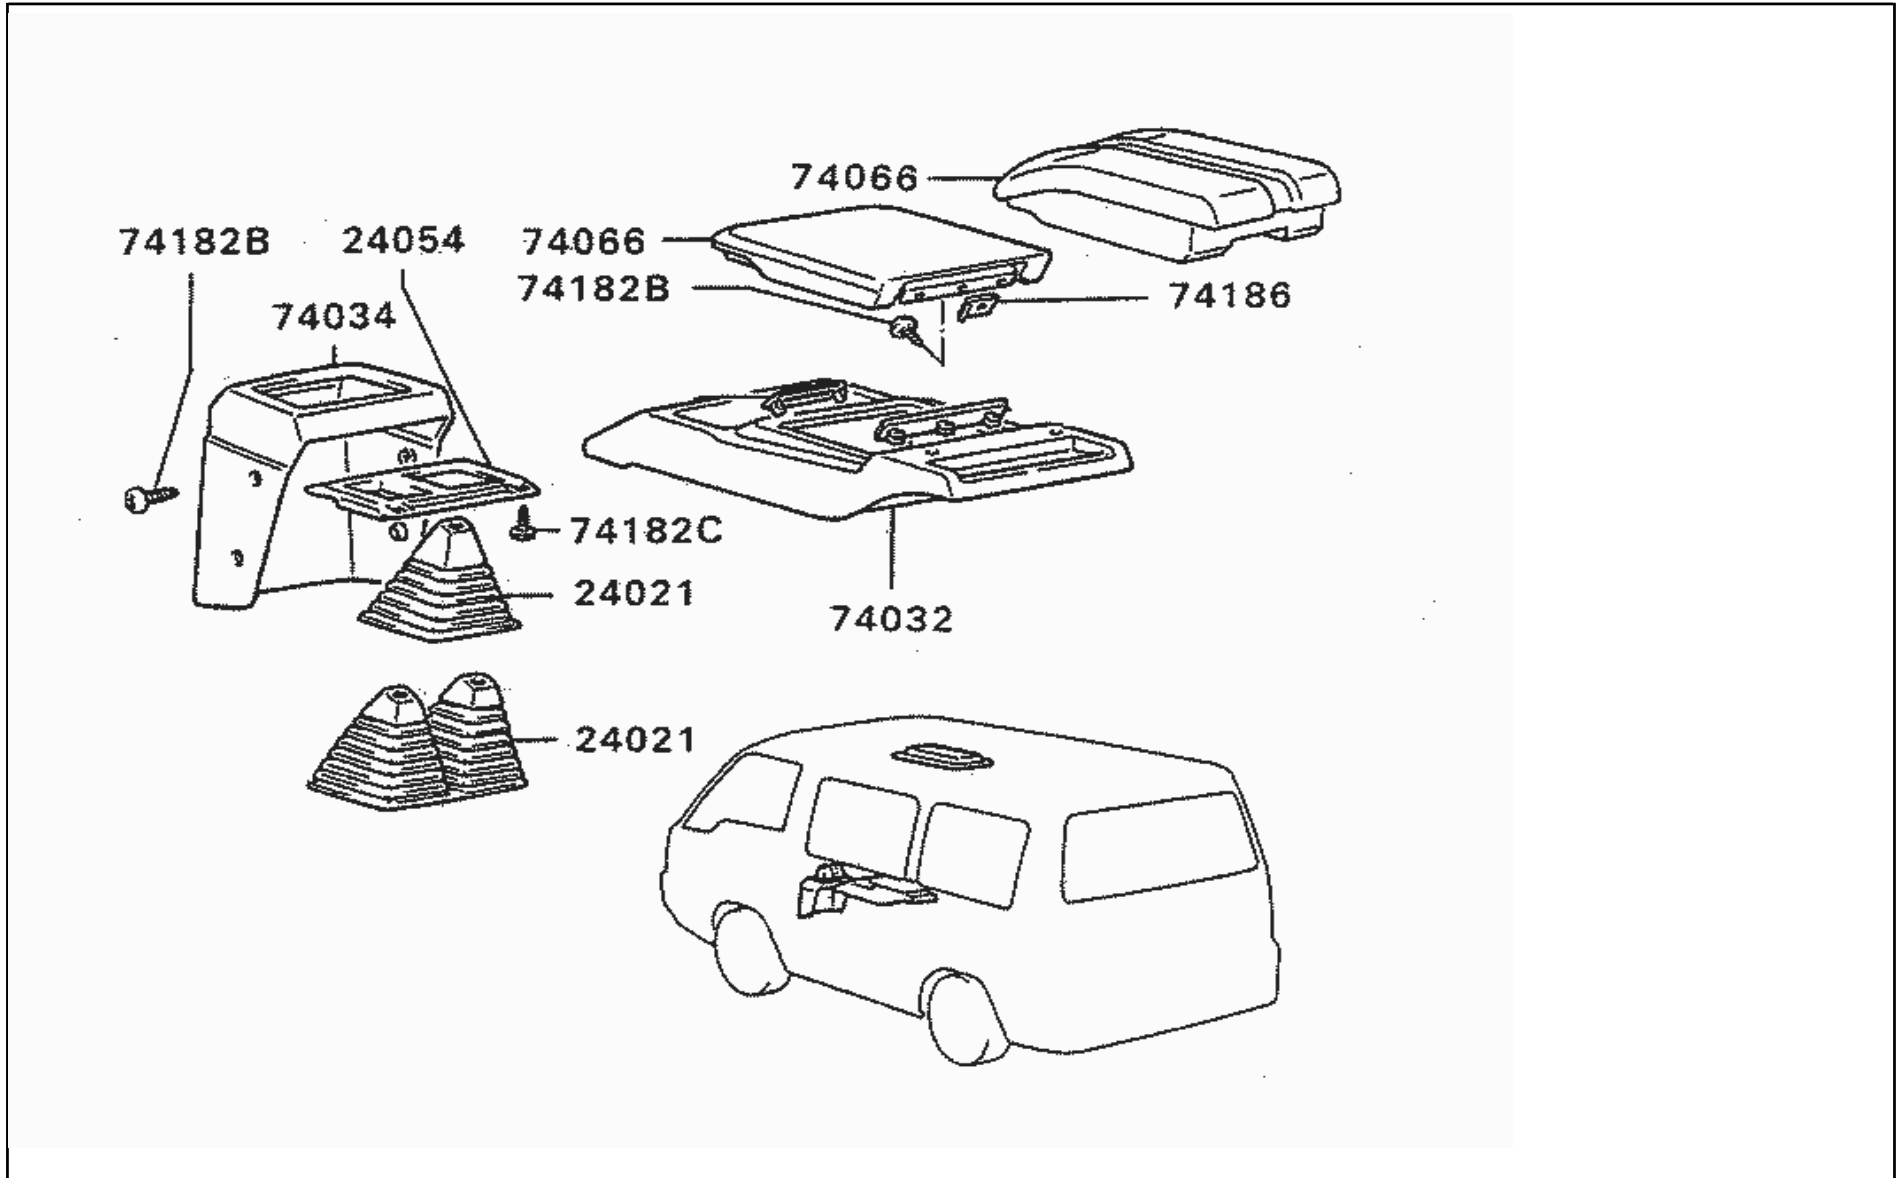

DE

52 080 CONSOLE