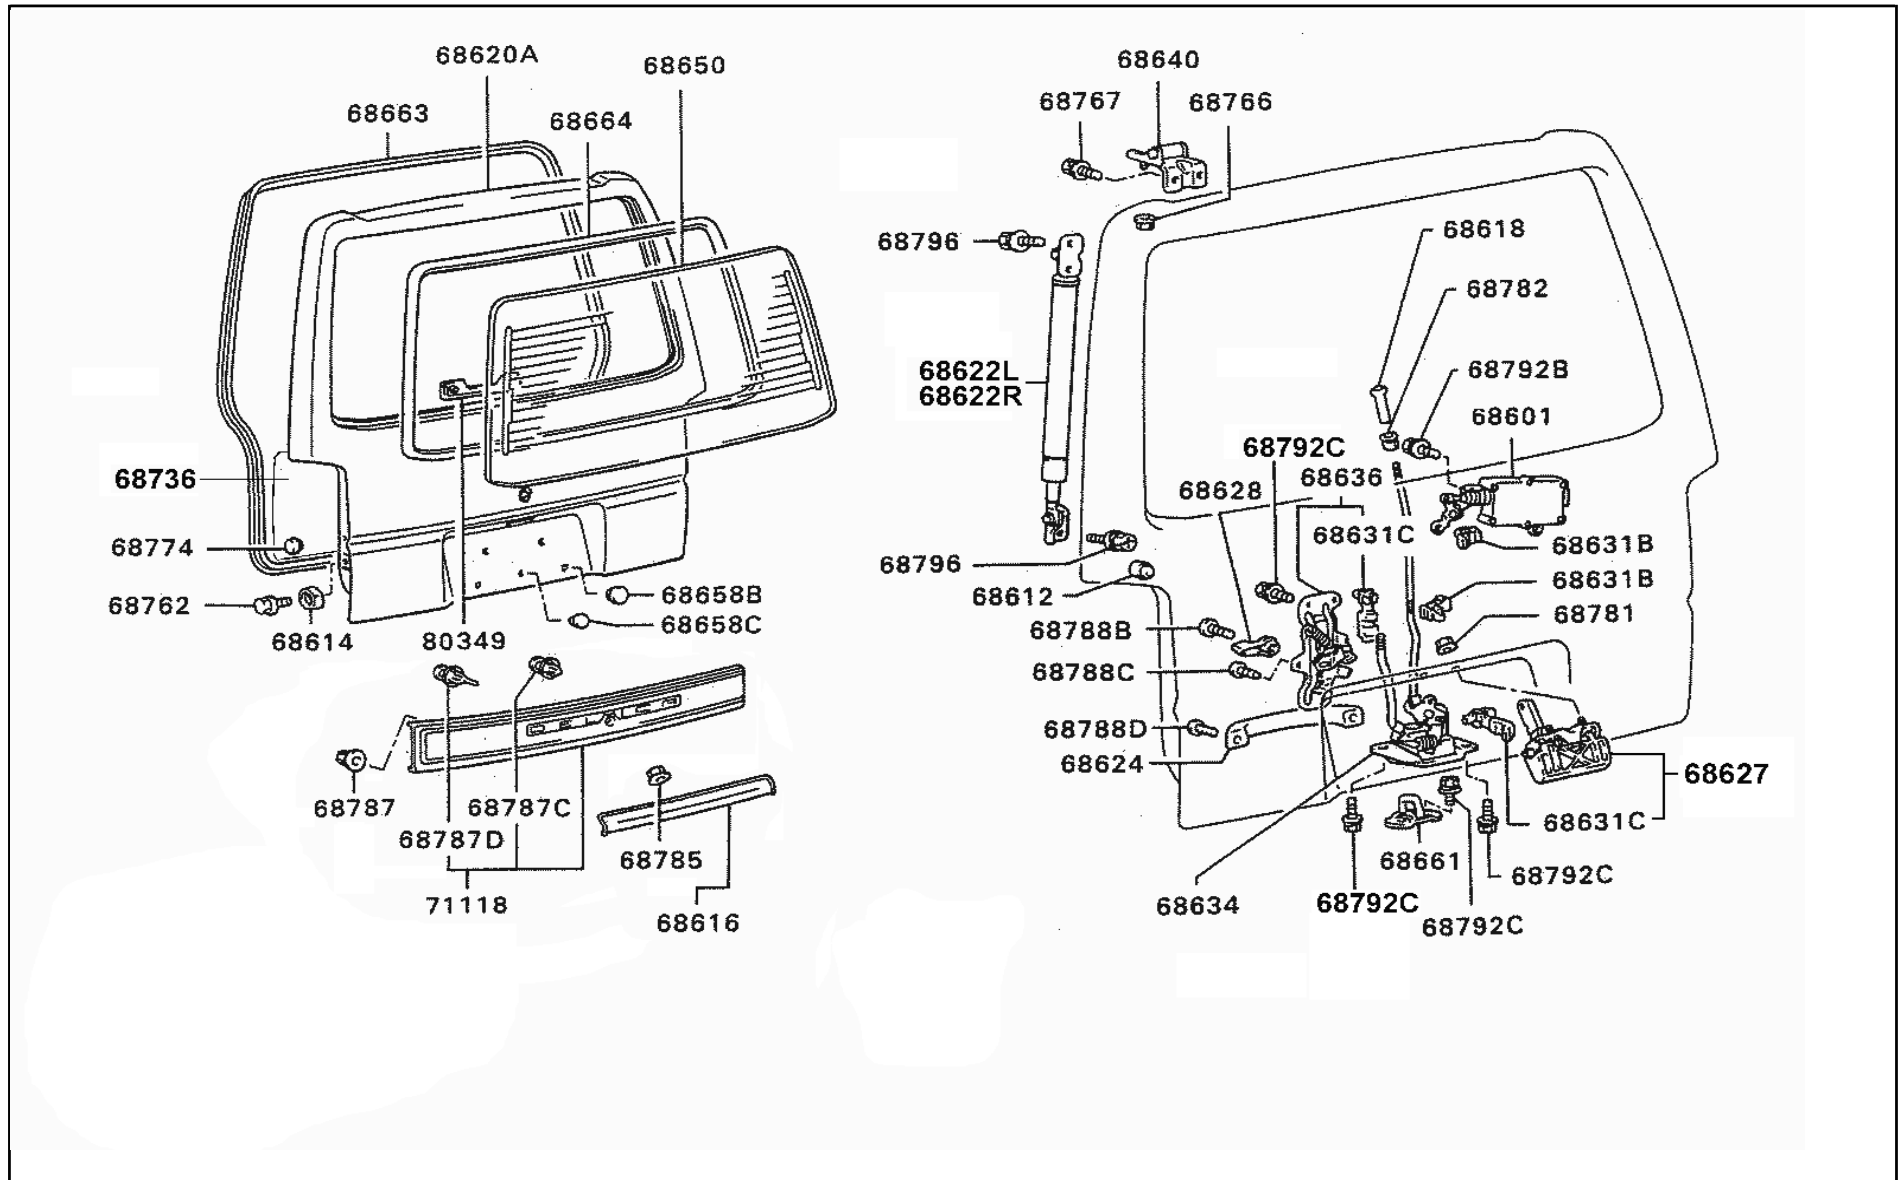

DE

43 410 TAILGATE PANEL & GLASS