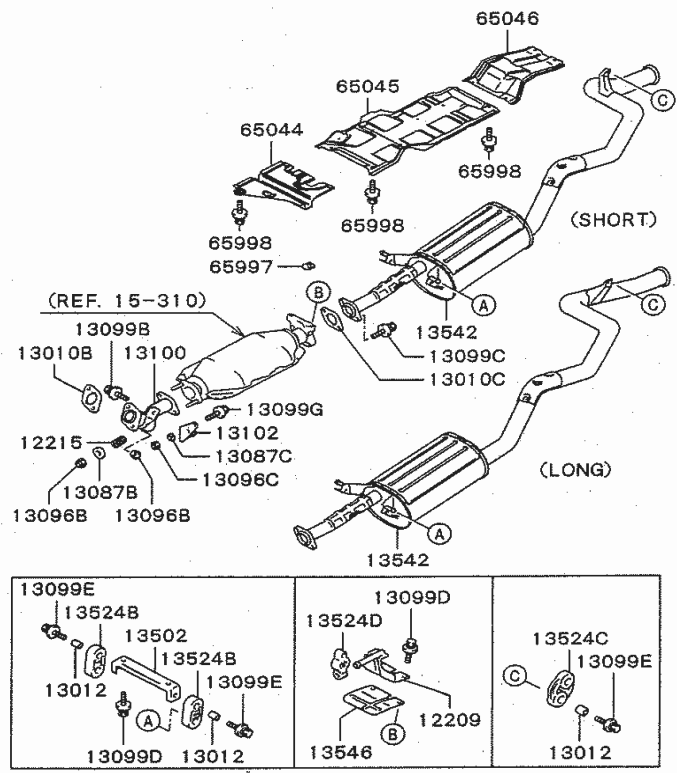

DE

15 510 EXHAUST PIPE & MUFFLER