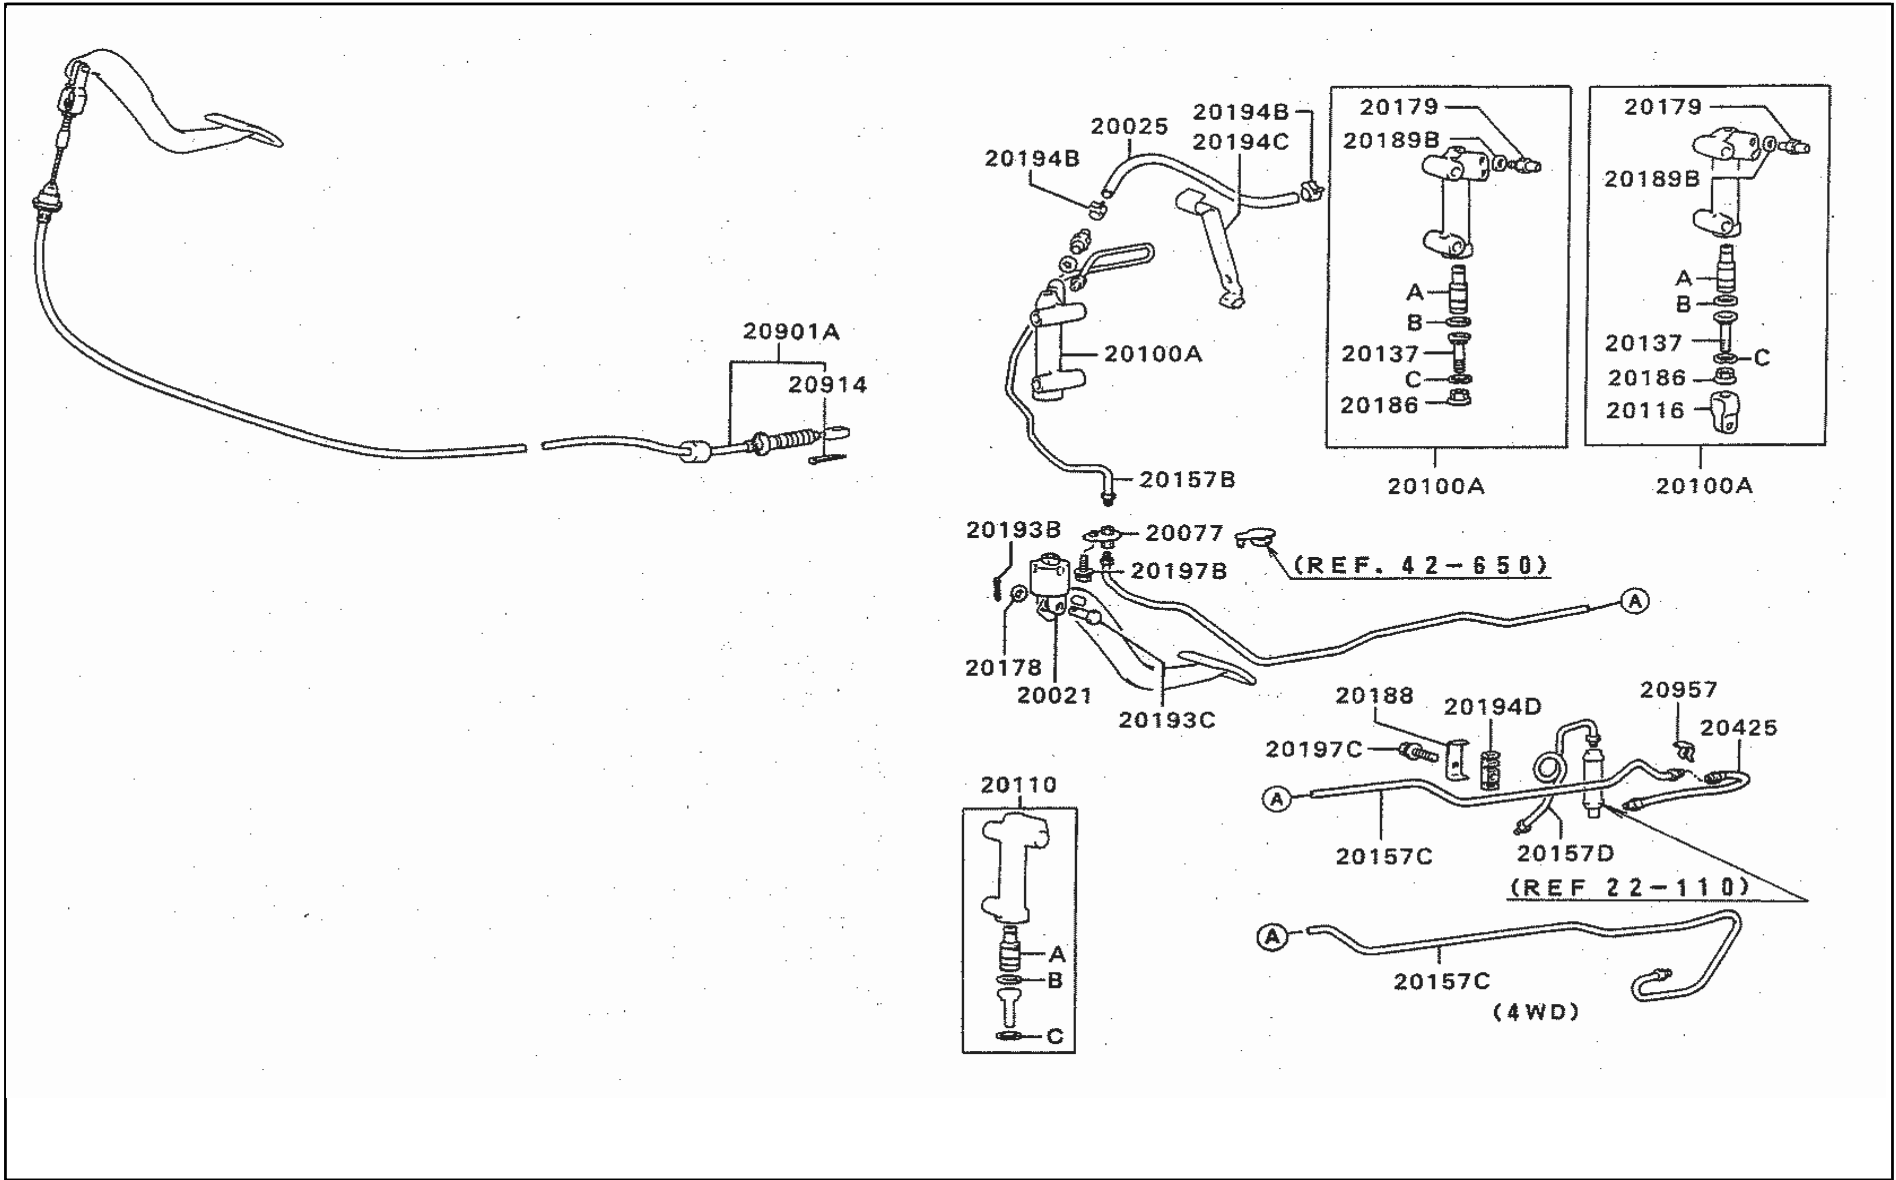

DE

21 210 CLUTCH CONTROL