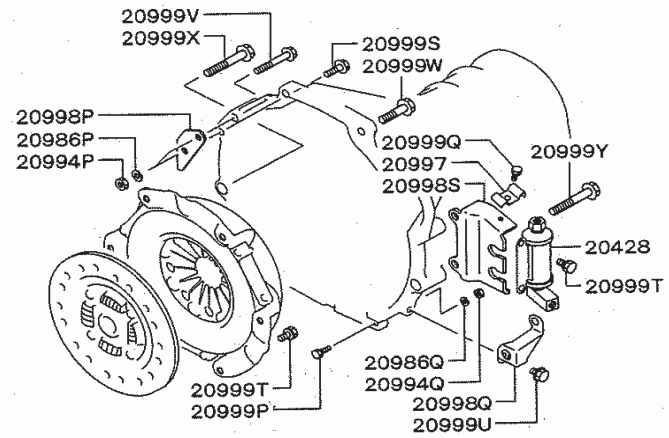

DE

22 110 M/T CASE