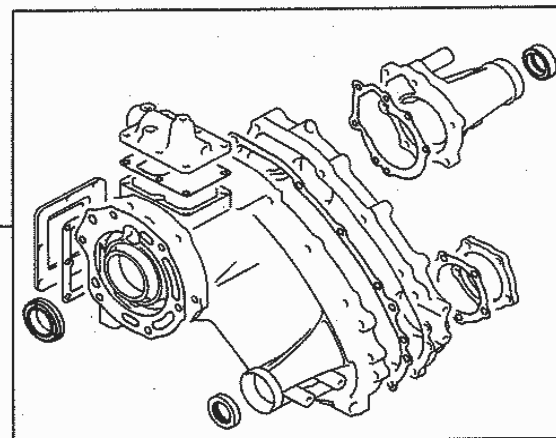

DE

22 080 M/T GASKET KIT

21070

21070

30070