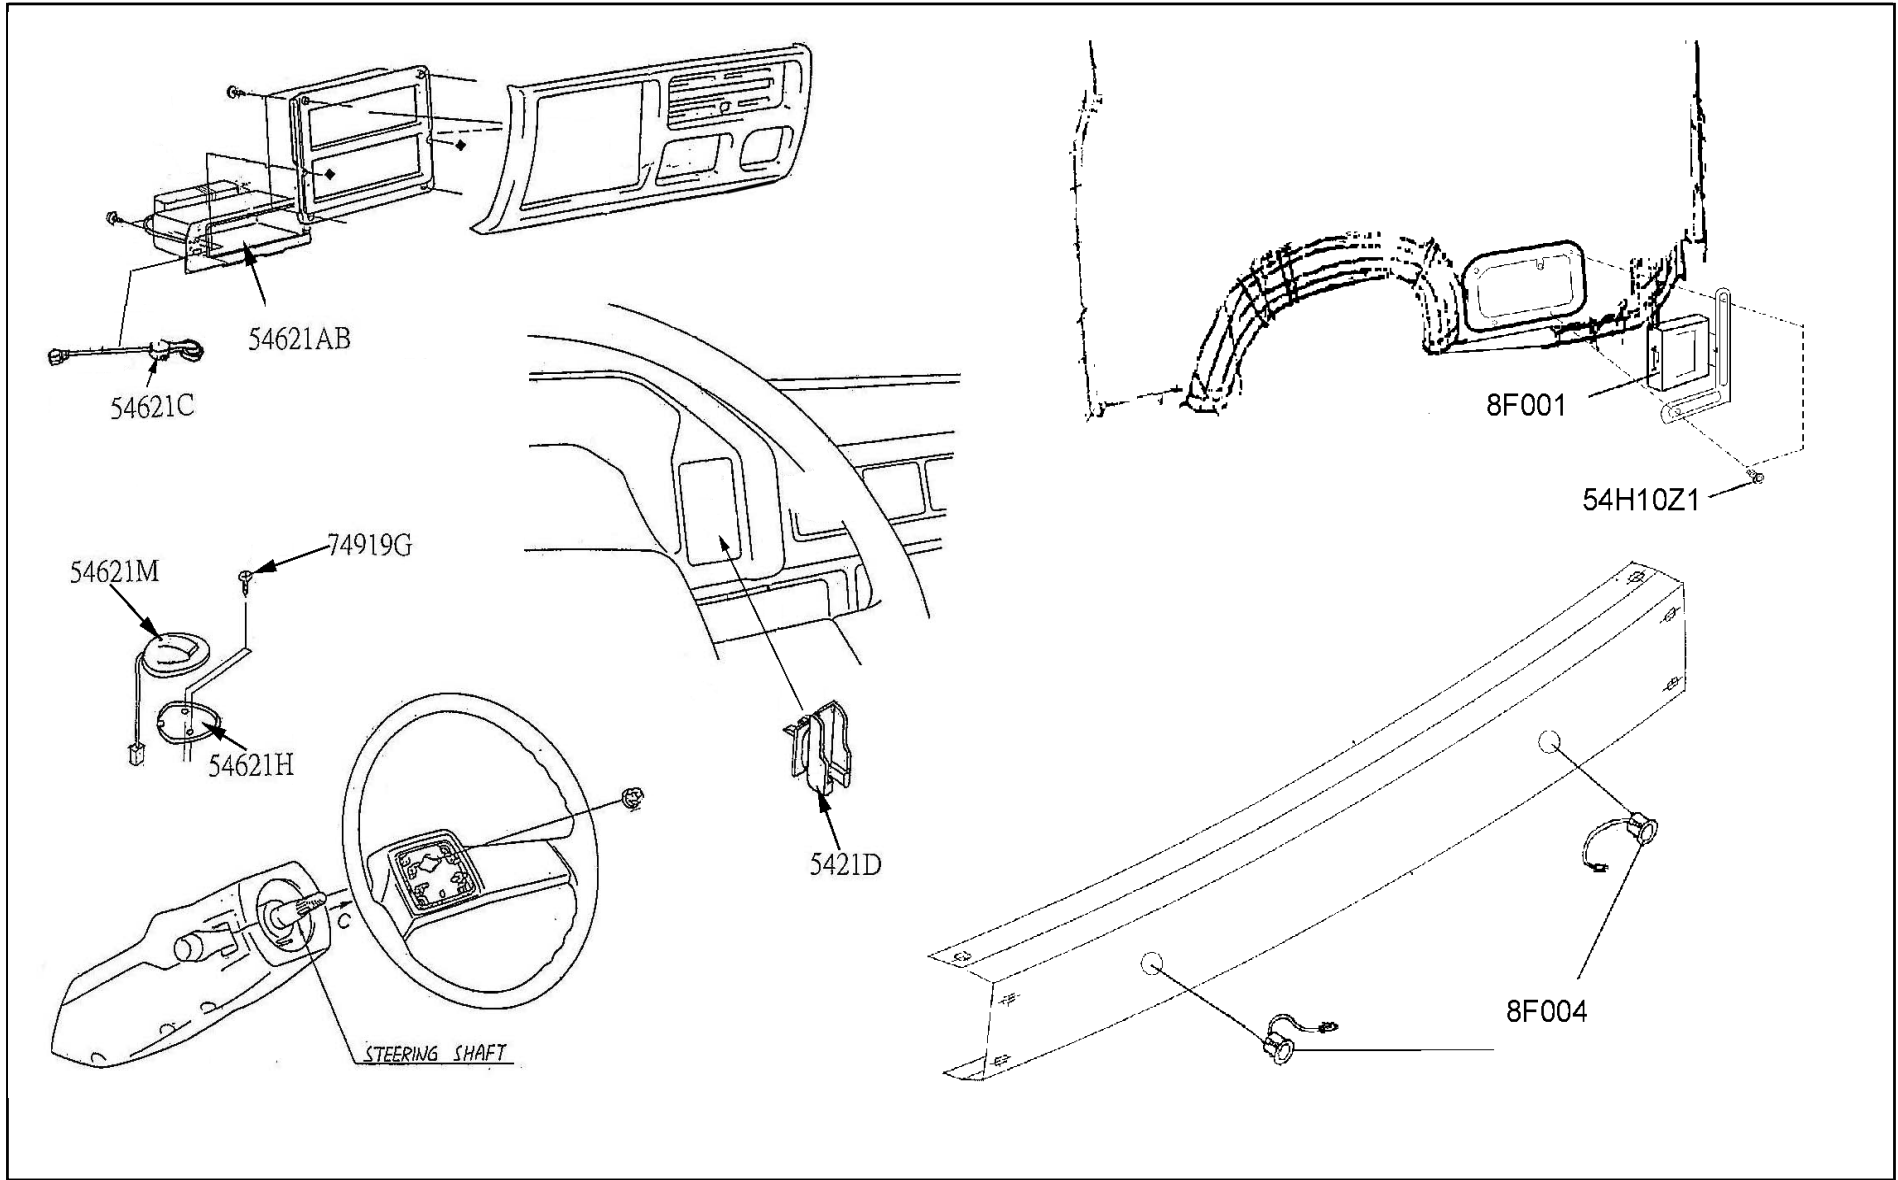

DE

54 810 ACCESSORY