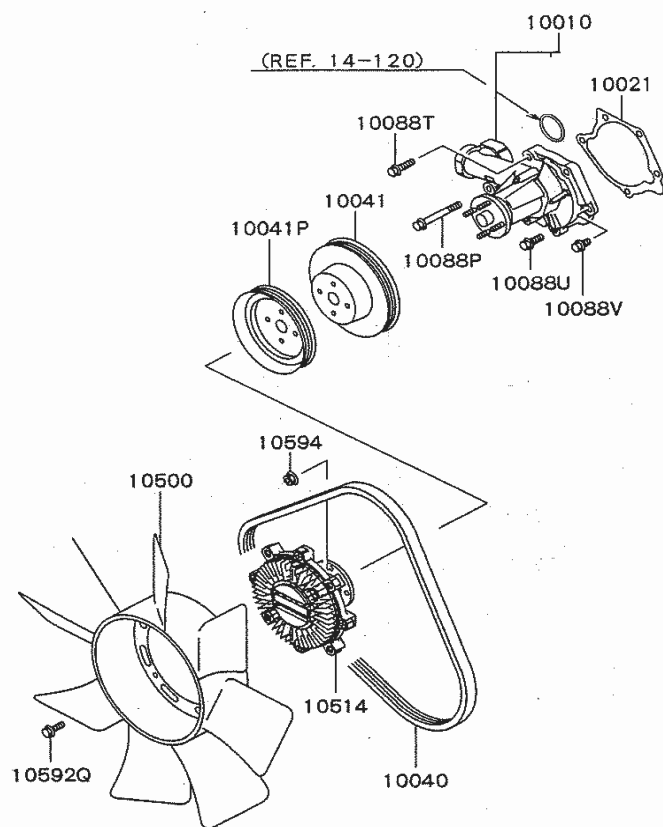

DE

14 110 WATER PUMP & FAN