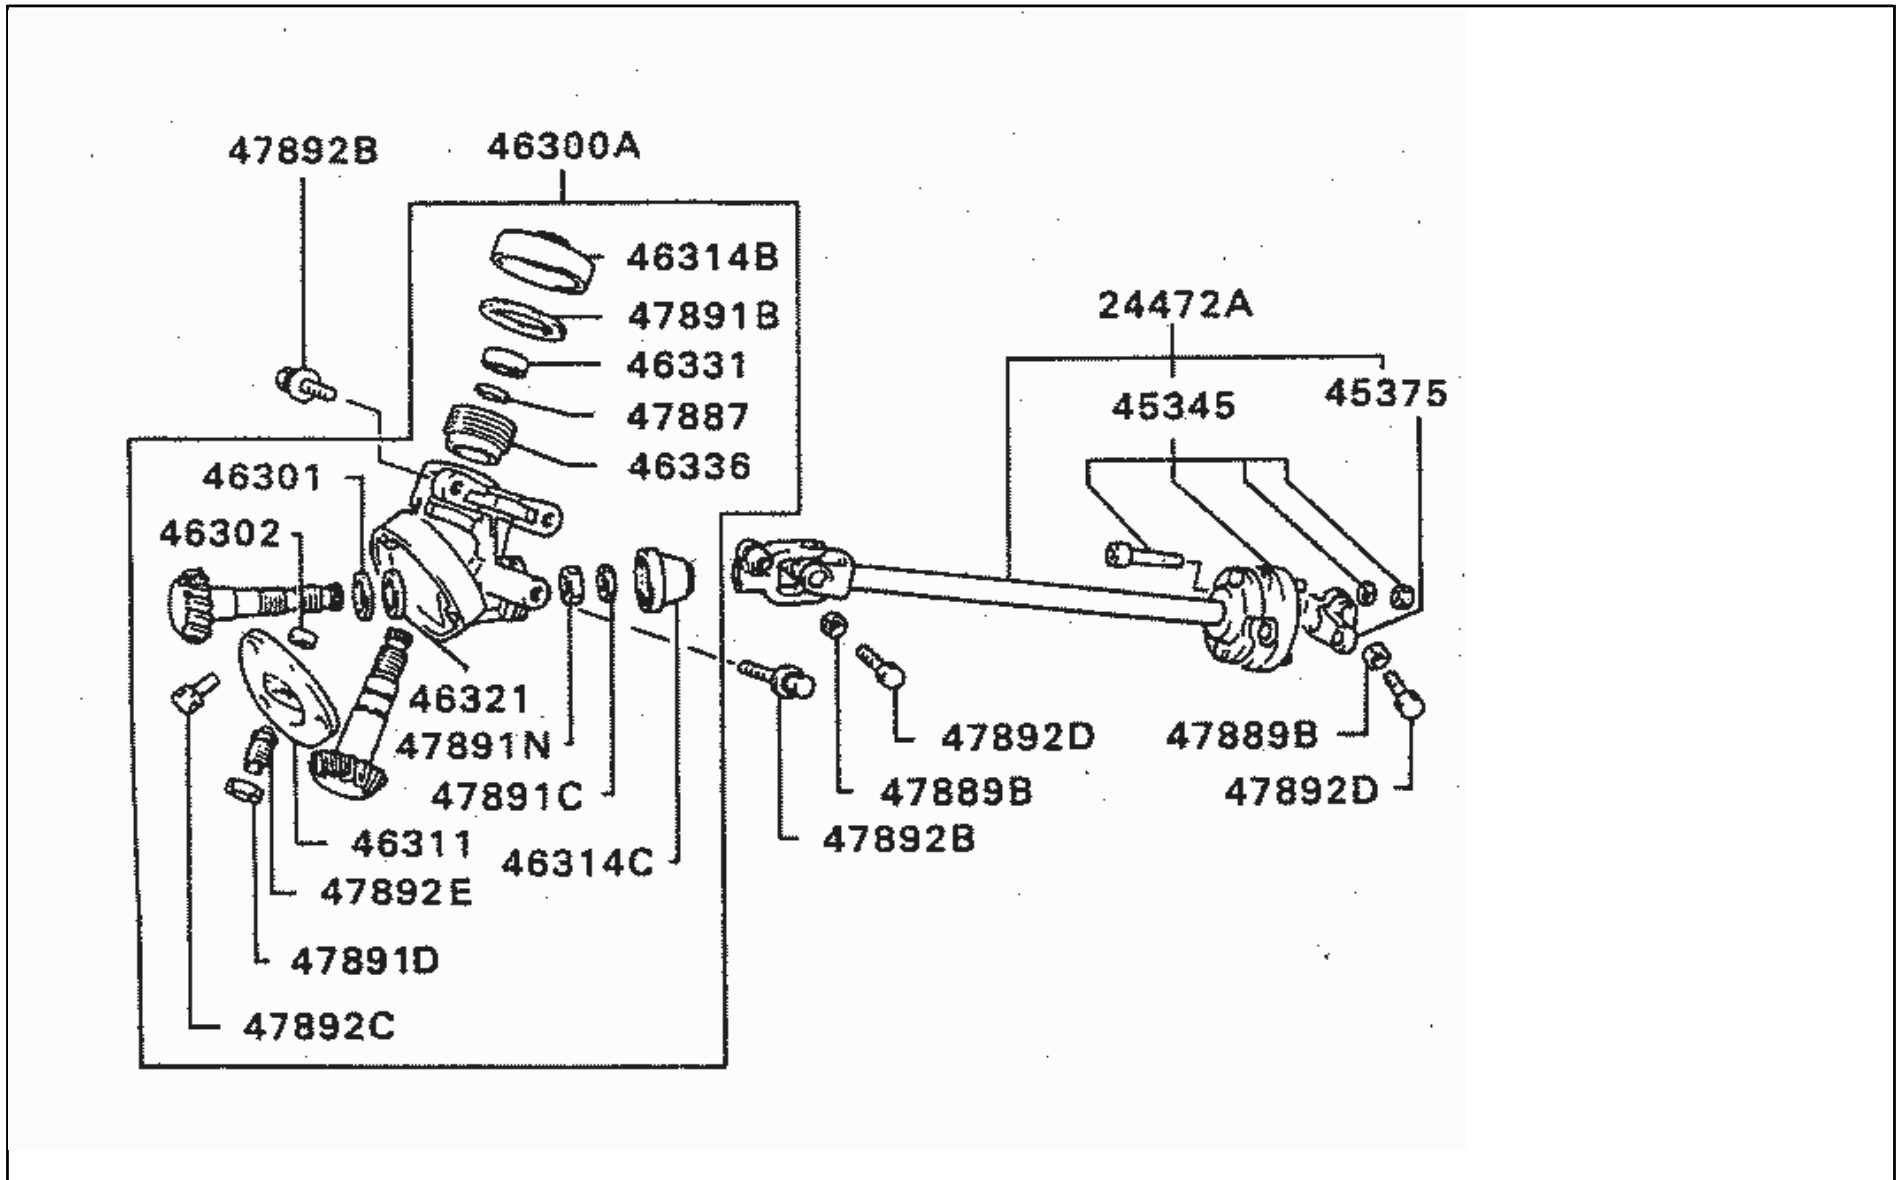

DE

37 070 STEERING LINKAGE