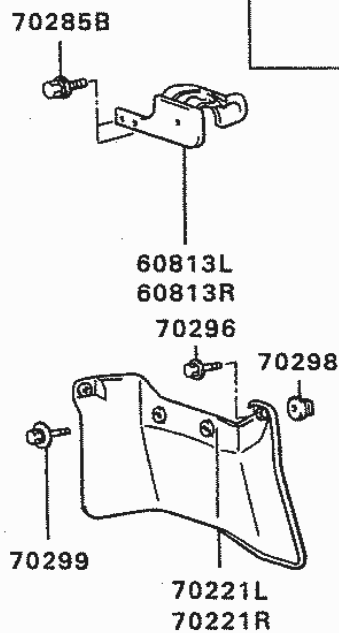

DE

51 310 MUD GUARD, SHIELD & STONE GUARD