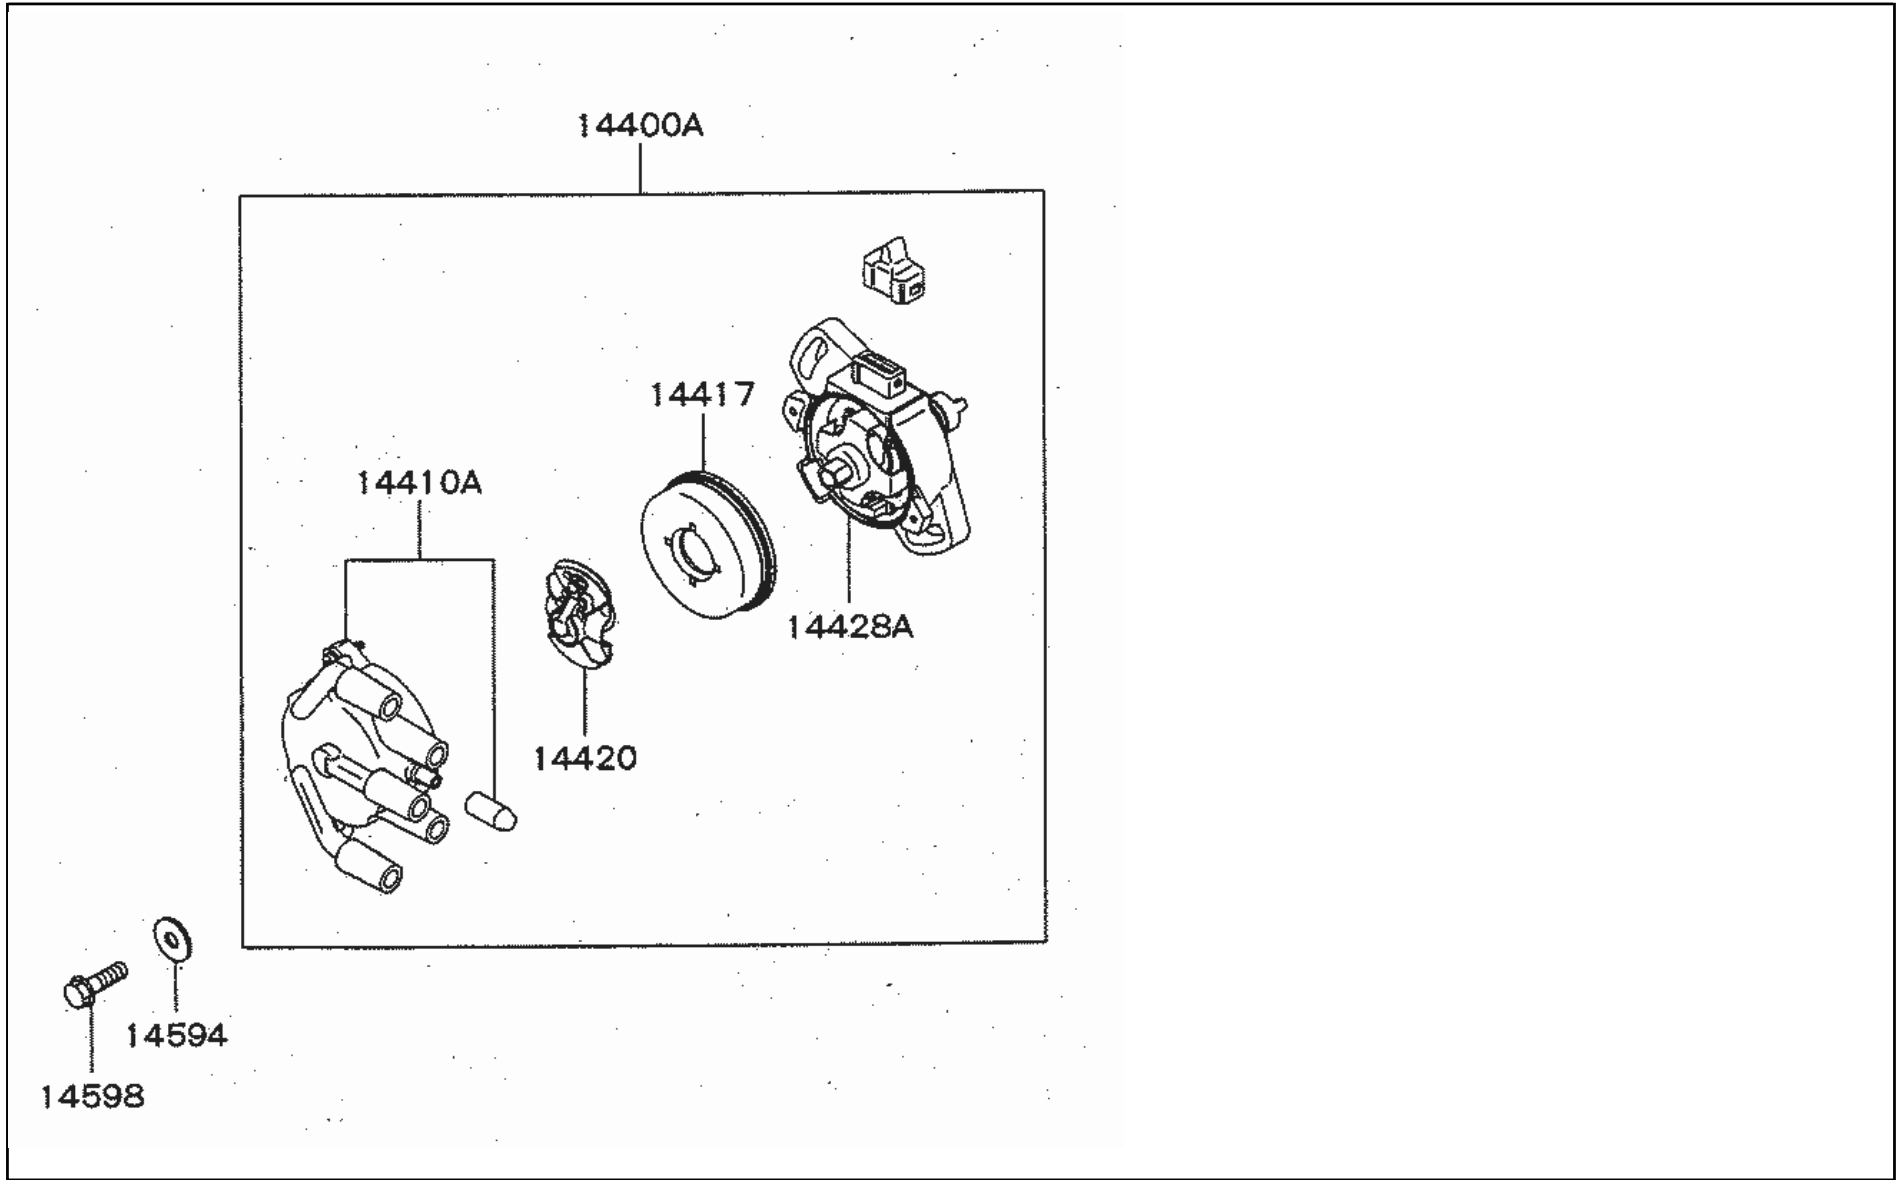

DE

16 210 DISTRIBUTOR