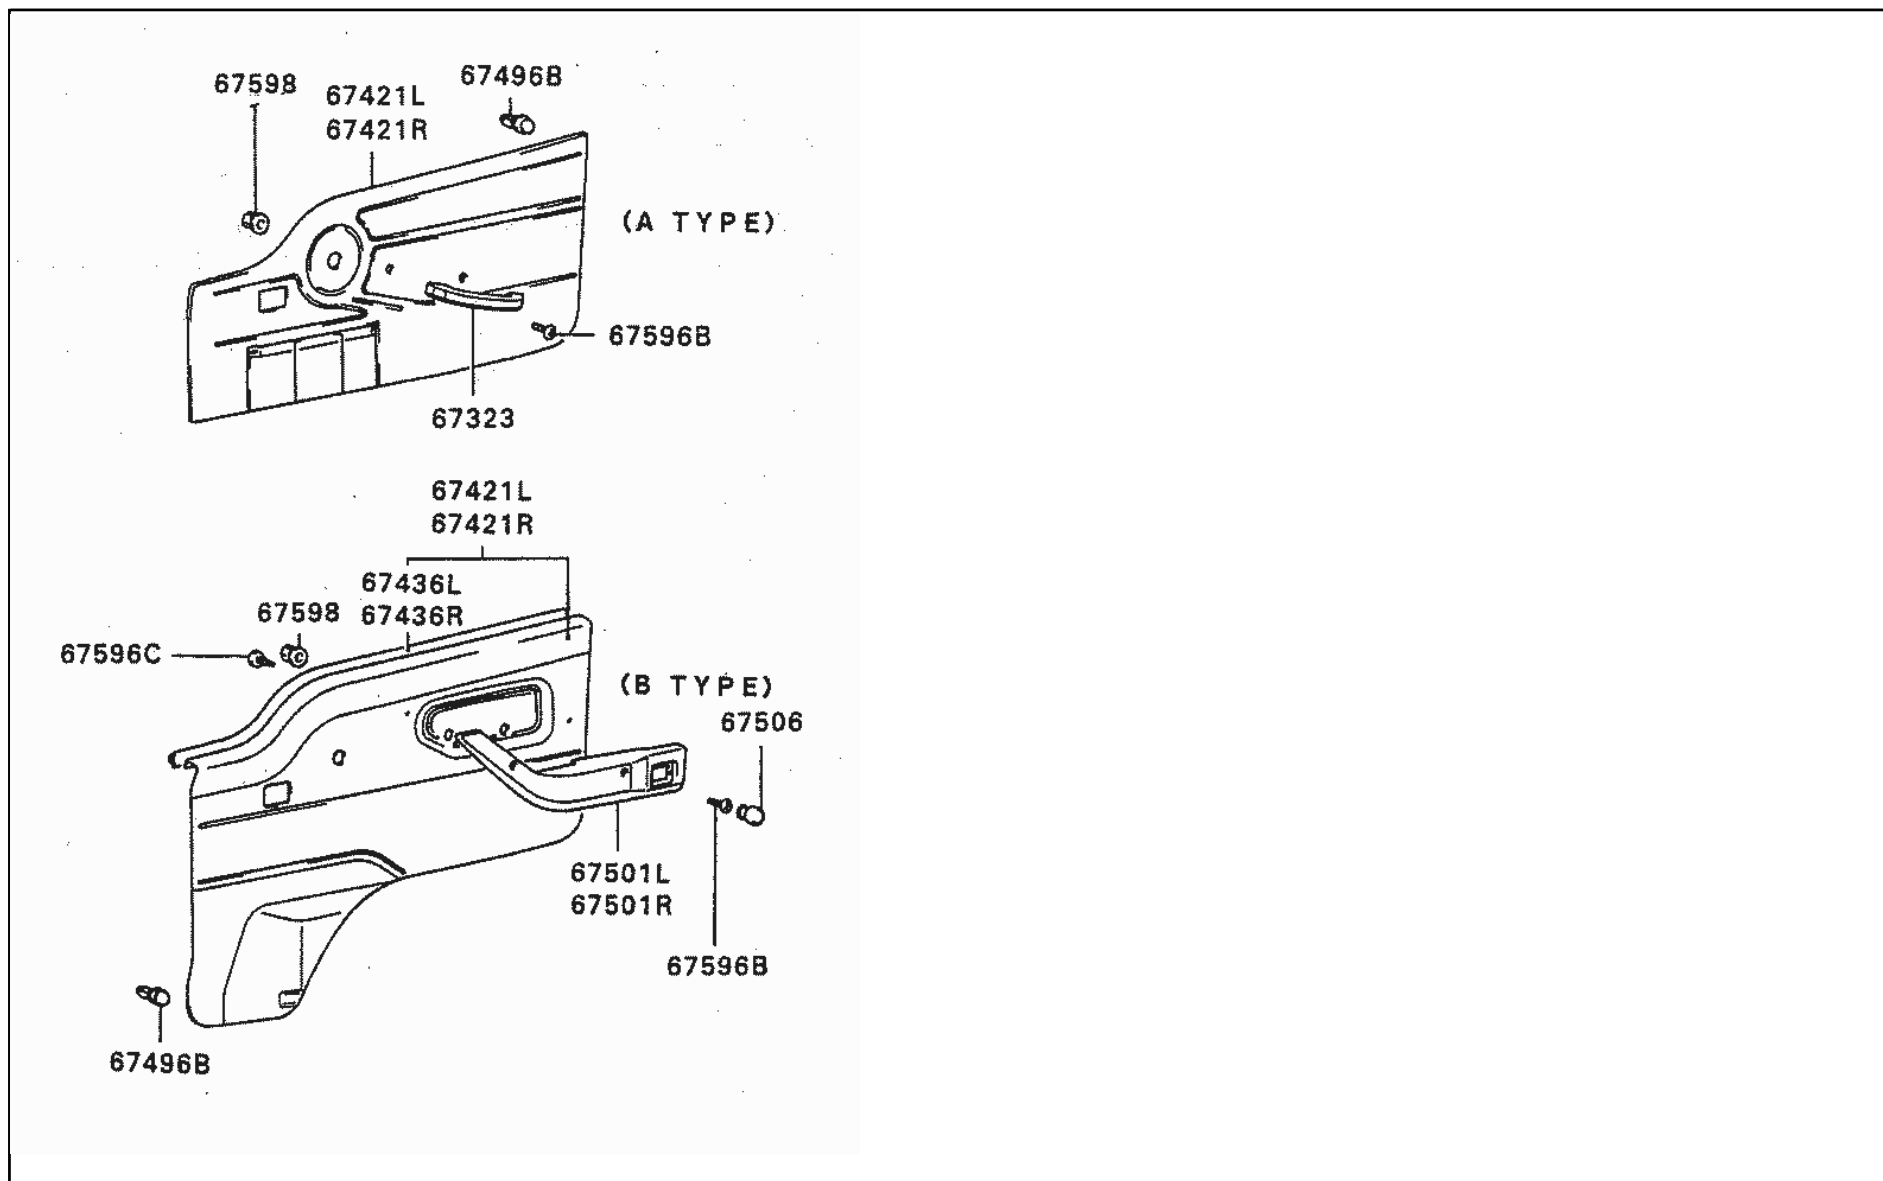

DE

43 160 FRONT DOOR TRIM & PULL HANDLE