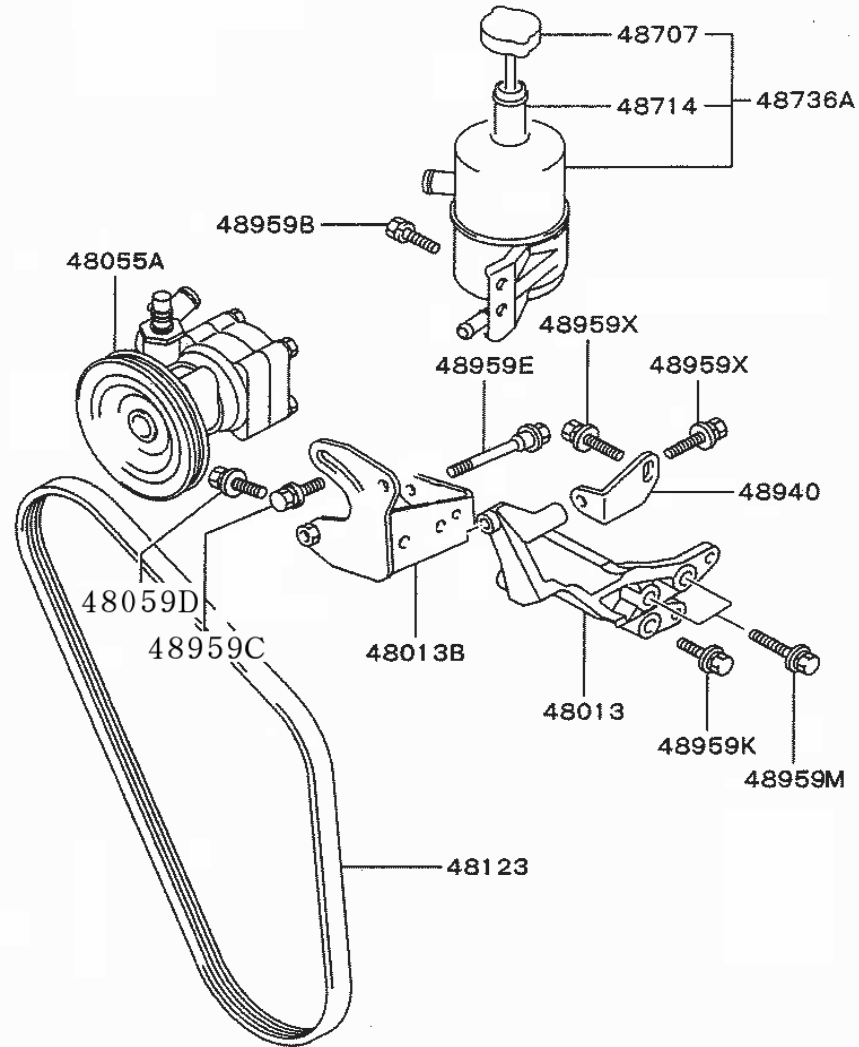

DE

37 110 POWER STEERING OIL PUMP