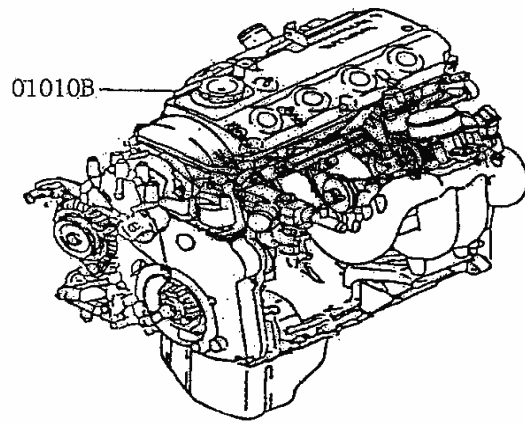

DE

11 010 ENGINE ASSY