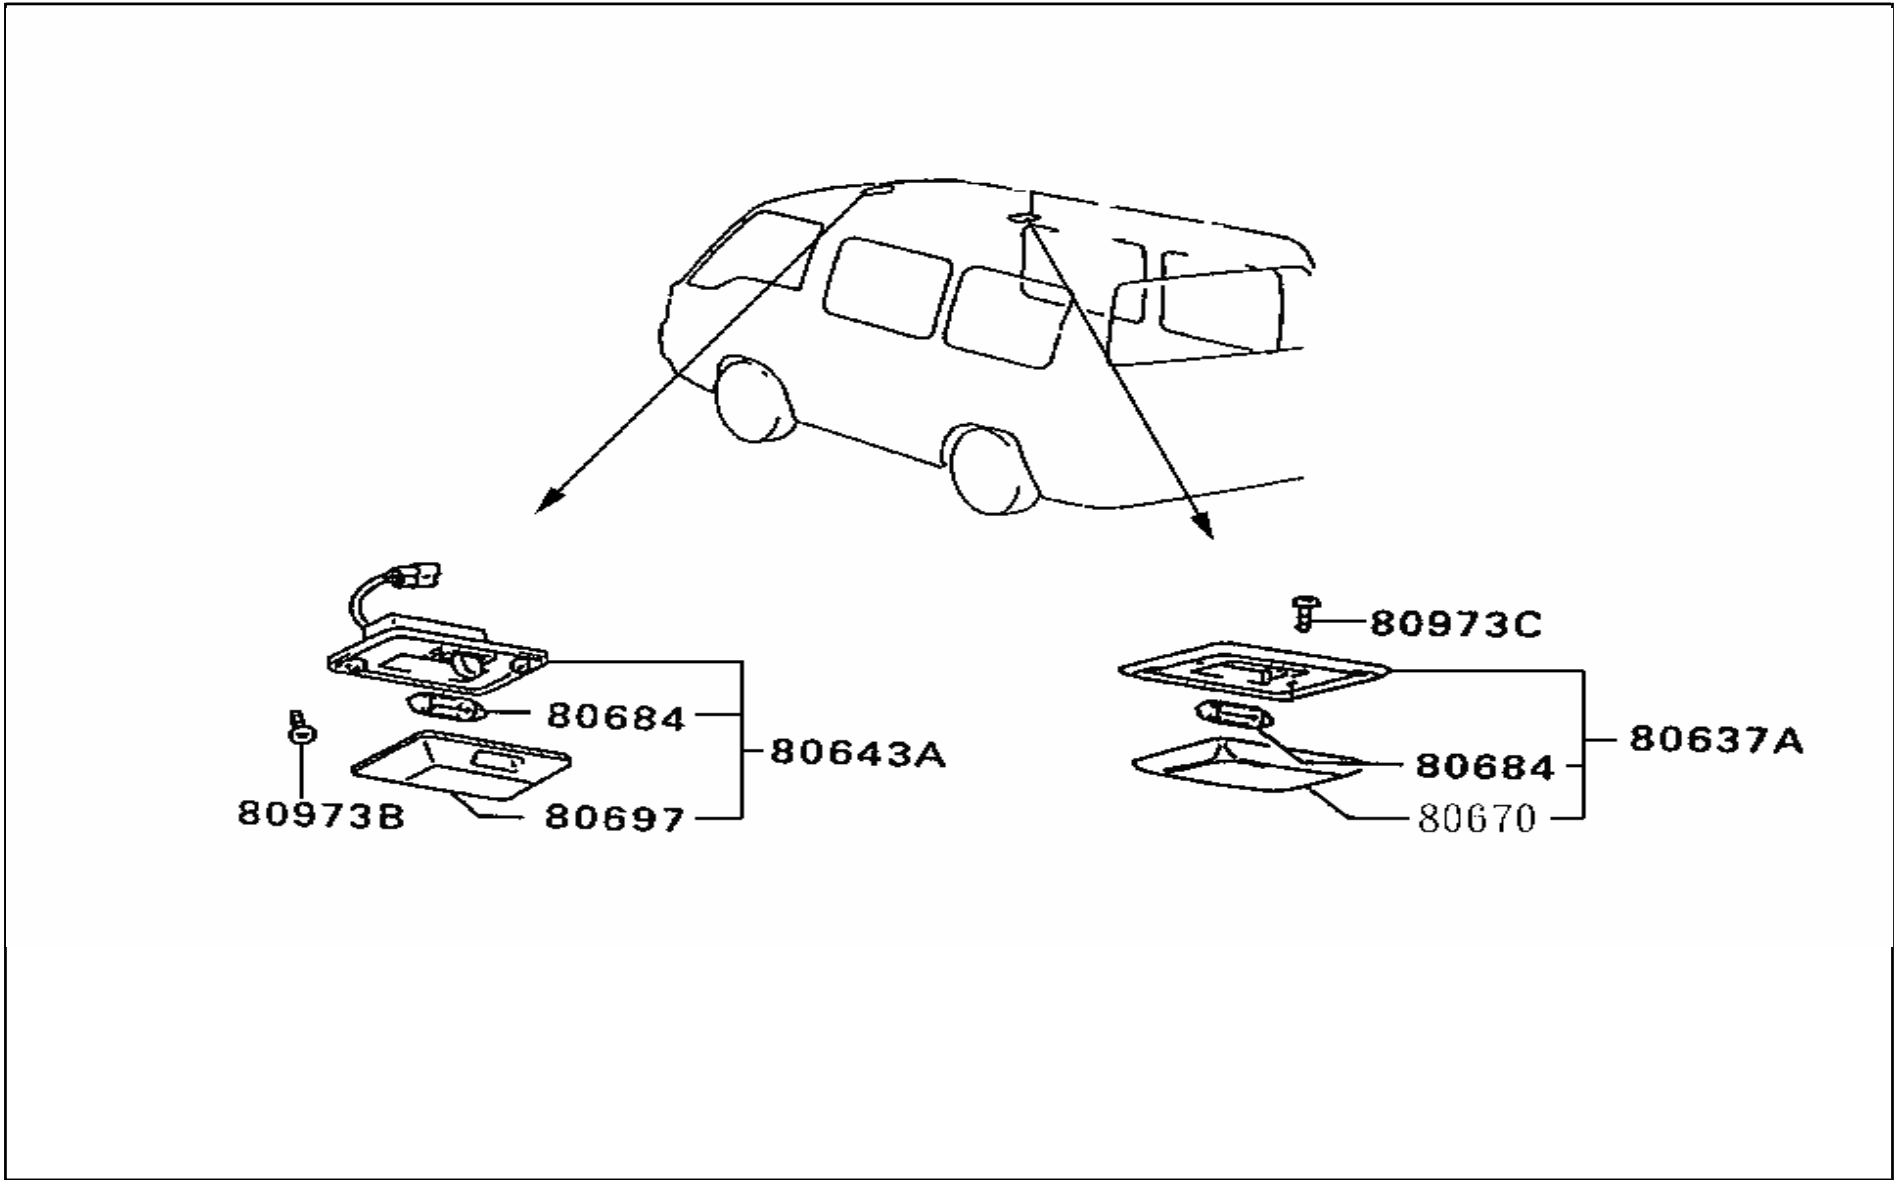

DE

54 150 ROOM LAMP

DE**54 150 ROOM LAMP**

PNC	PARTNO	PART NAME	KD	QTY	MODEL NO	FROM	TO	RP	REMARK
80643A	MR705639	LAMP ASSY,ROOM,FR	D	1	25K29	4/17/2003	12/30/9999		
80684	MF820513	BULB,ROOM LAMP	D	1	25K29	4/17/2003	12/30/9999		
80697	MB399754	LENS,FR ROOM LAMP	D	1	25K29	4/17/2003	12/30/9999		