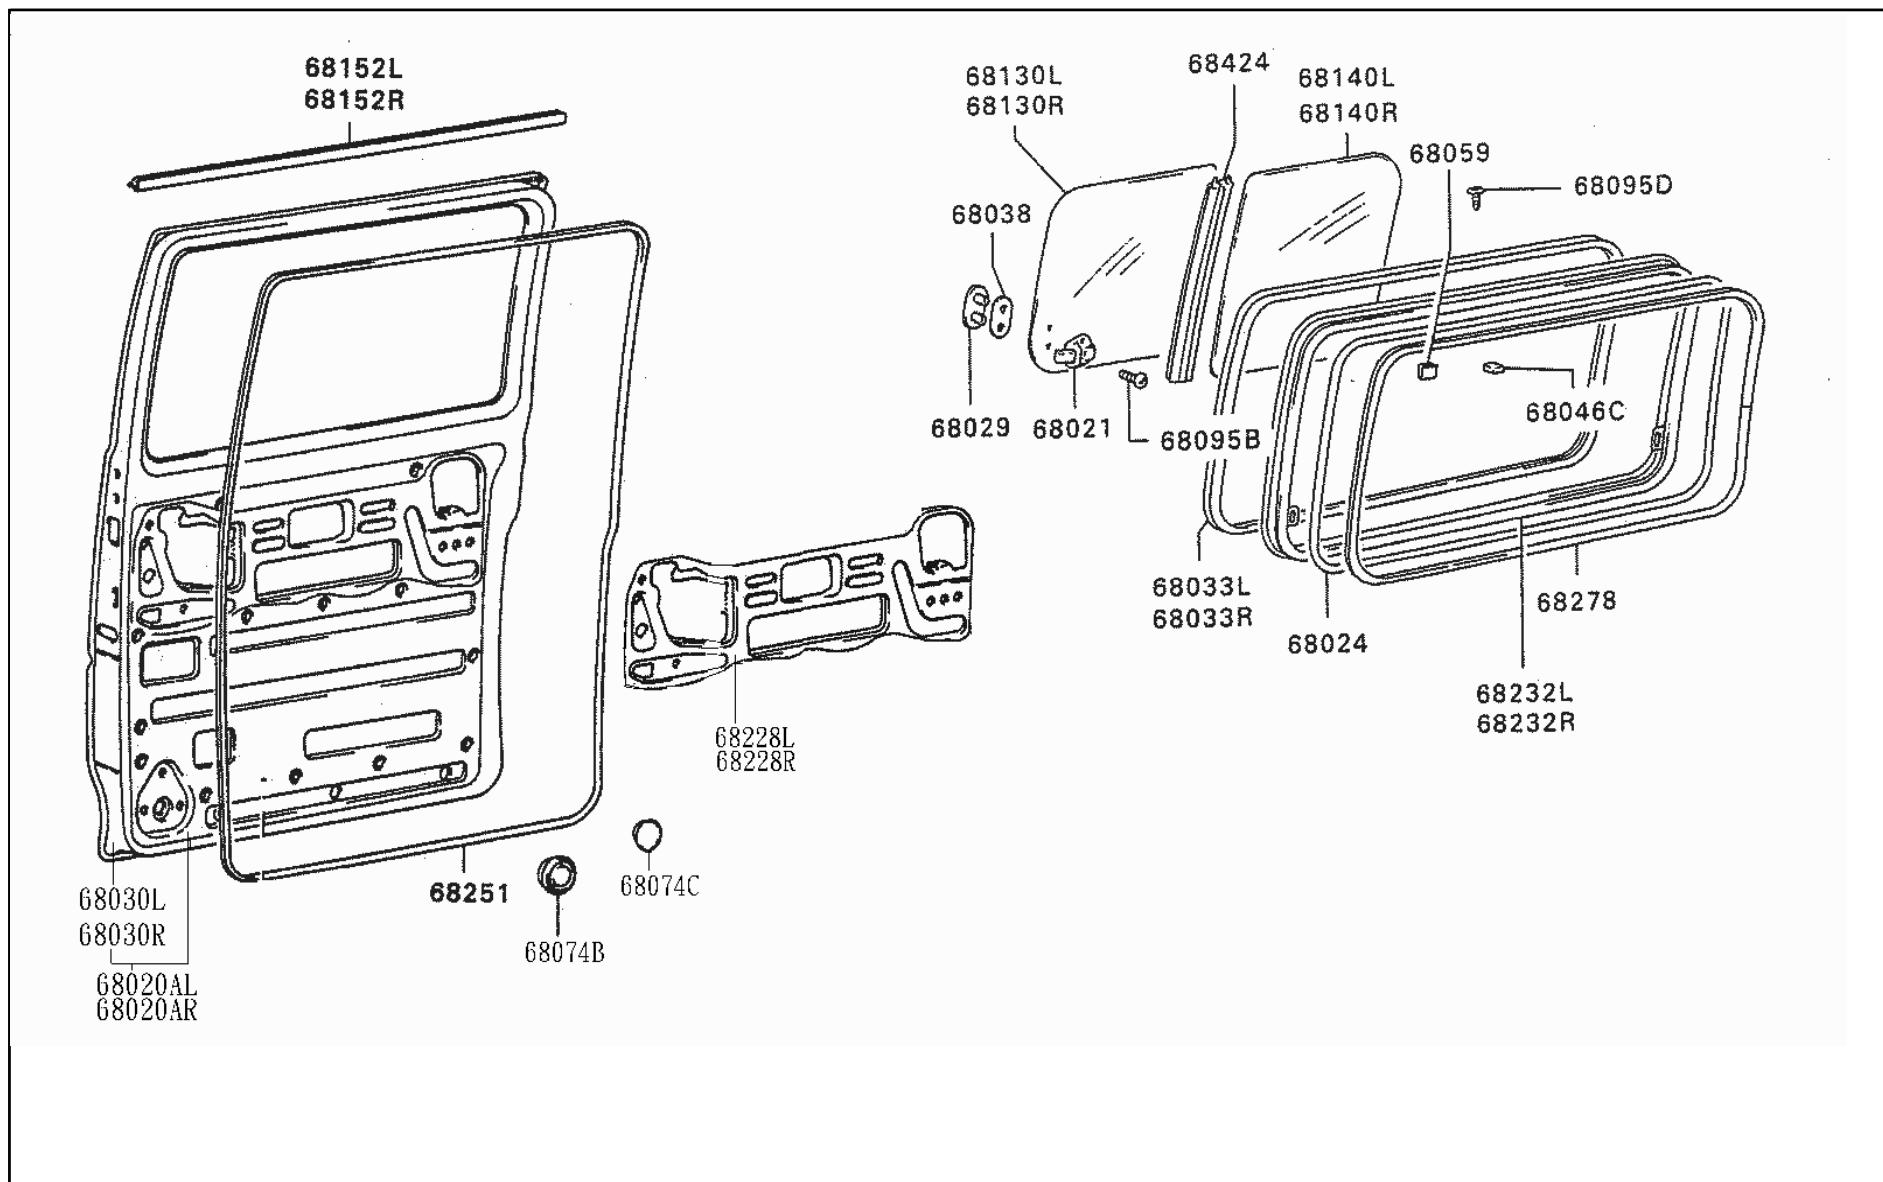

DE

43 210 REAR DOOR PANEL & GLASS