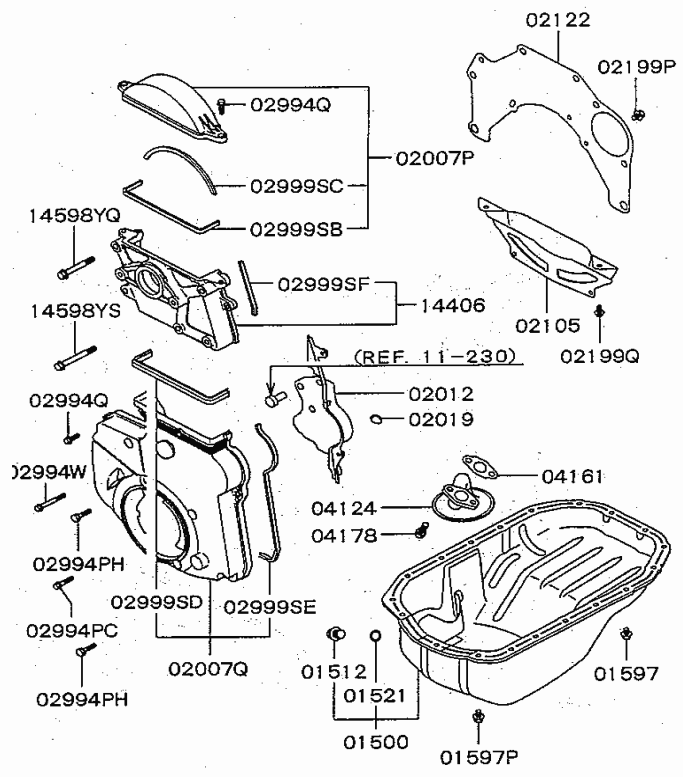

DE

11 140 COVER, REAR PLATE & OIL PAN