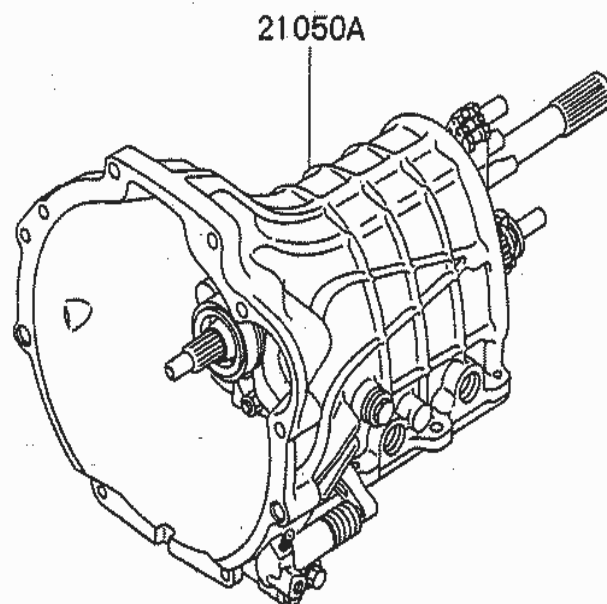

DE

22 010 M/T & T/F ASSY