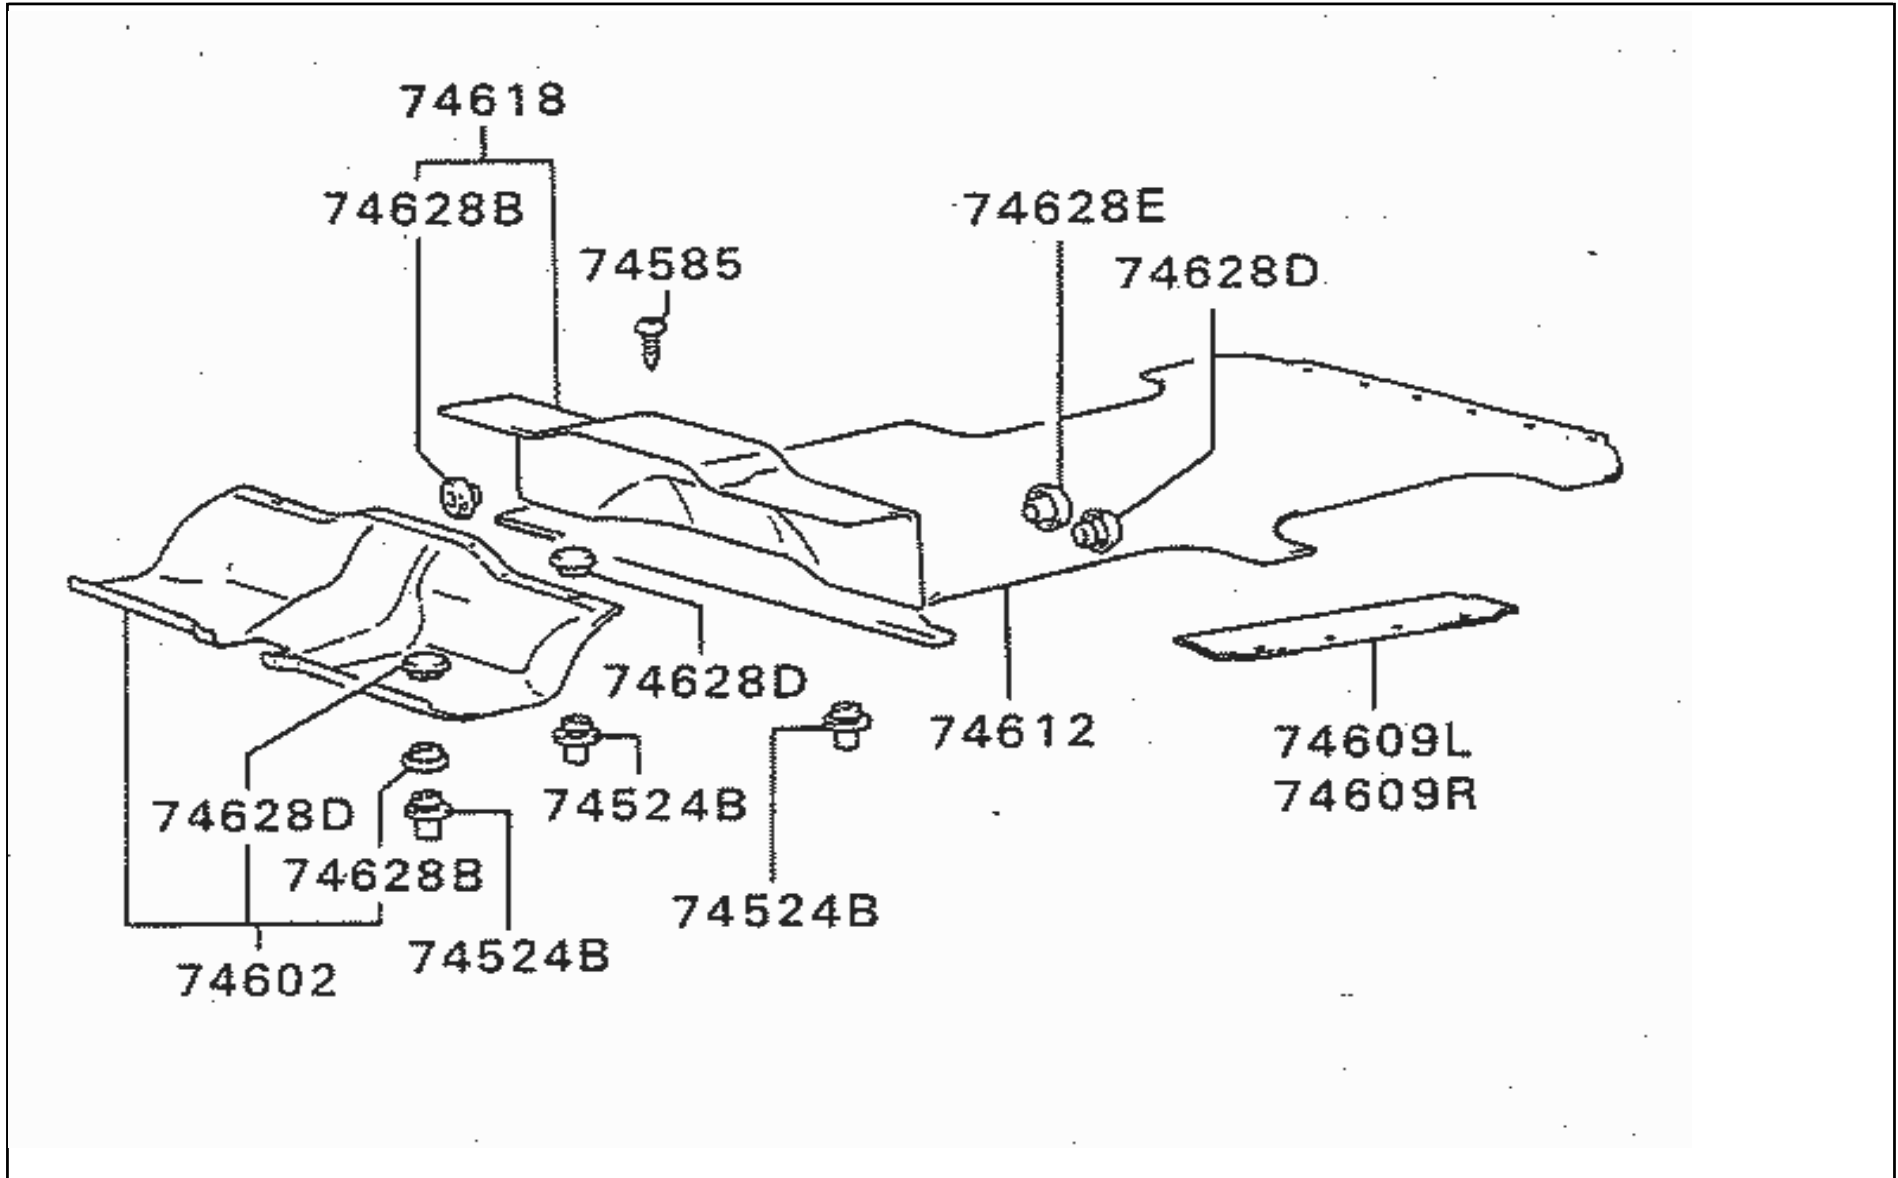

DE

52 310 FLOOR MAT