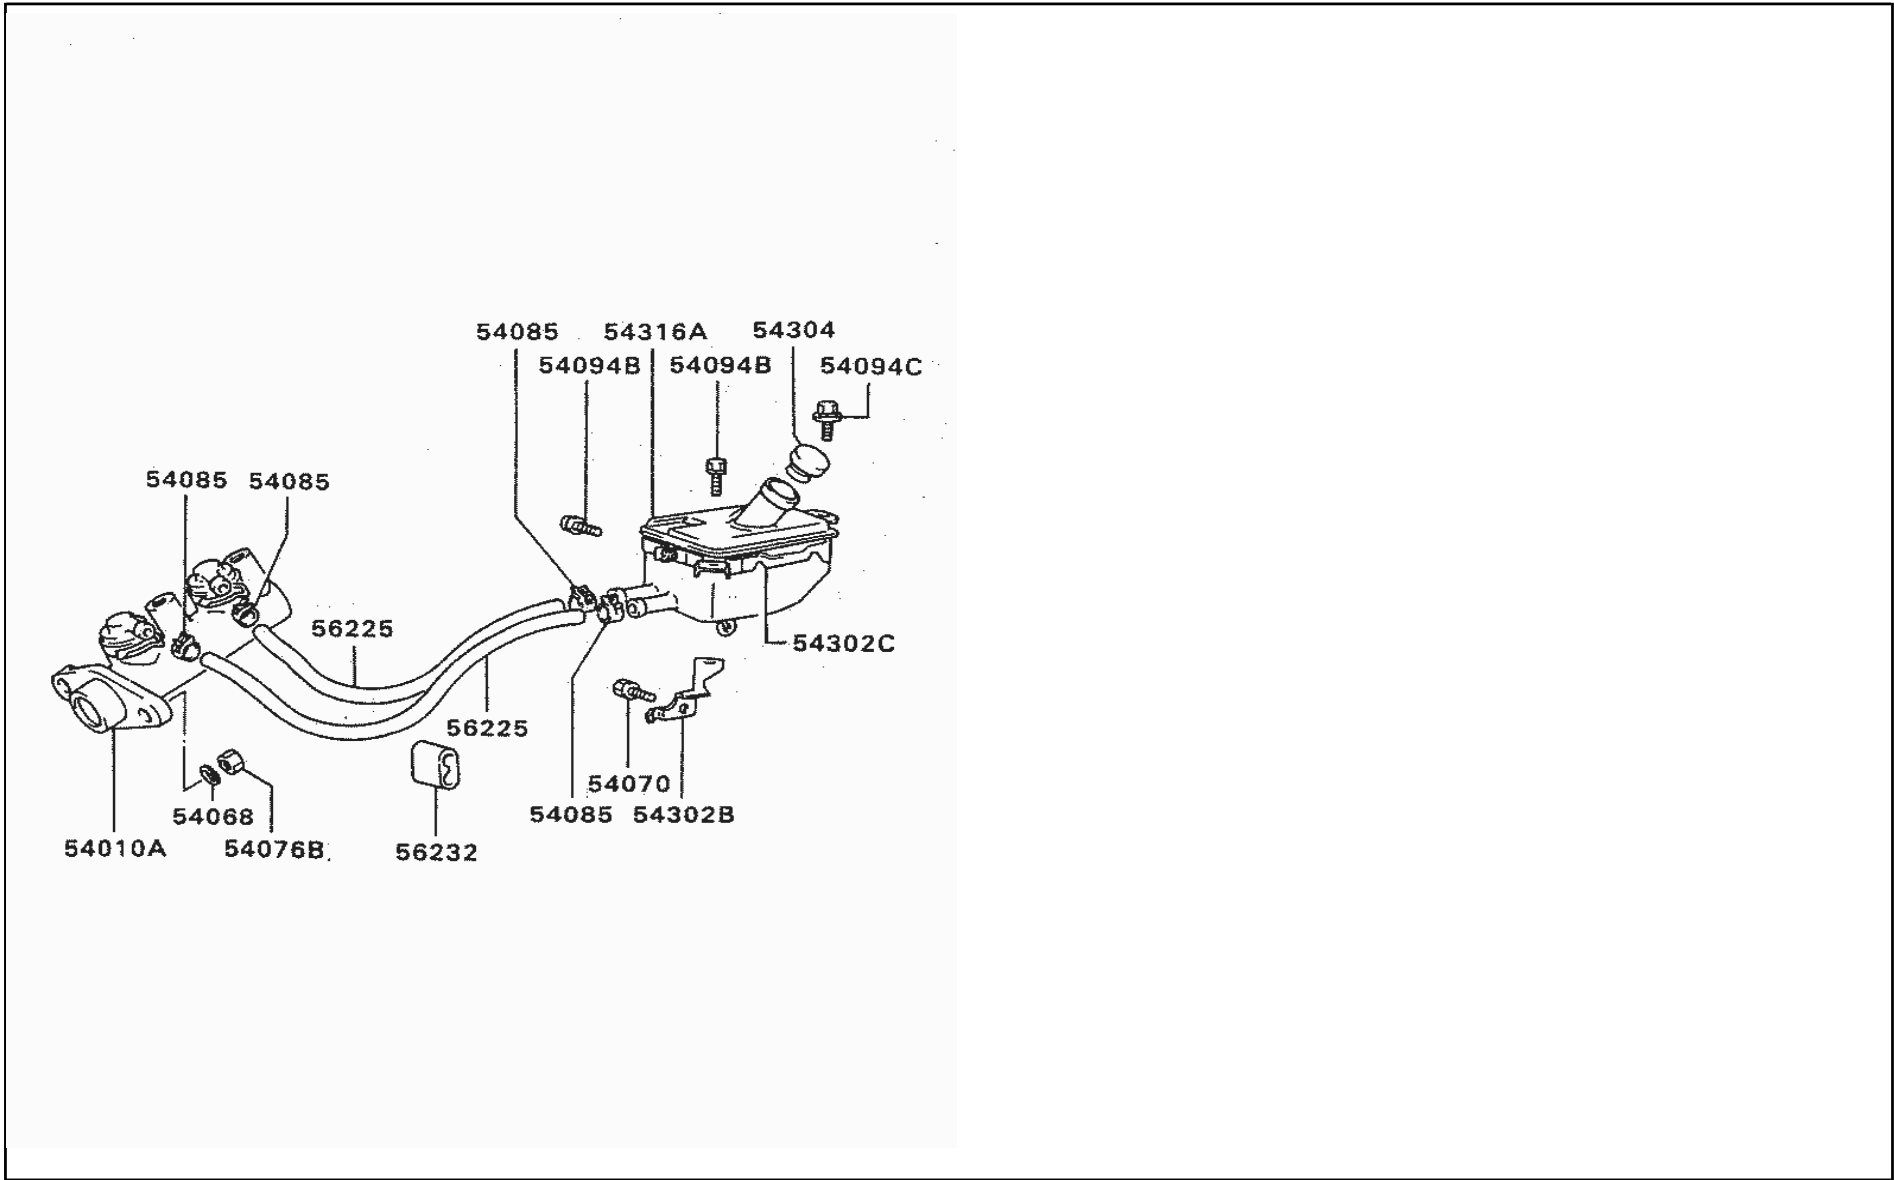

DE

35 630 BRAKE MASTER CYLINDER