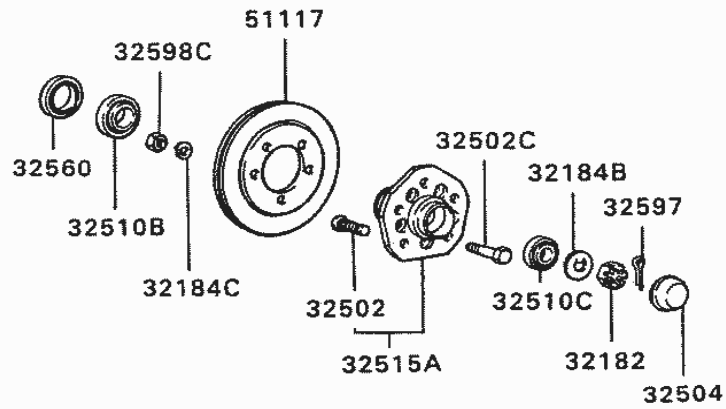

DE

26 150 FRONT AXLE HUB & DRUM