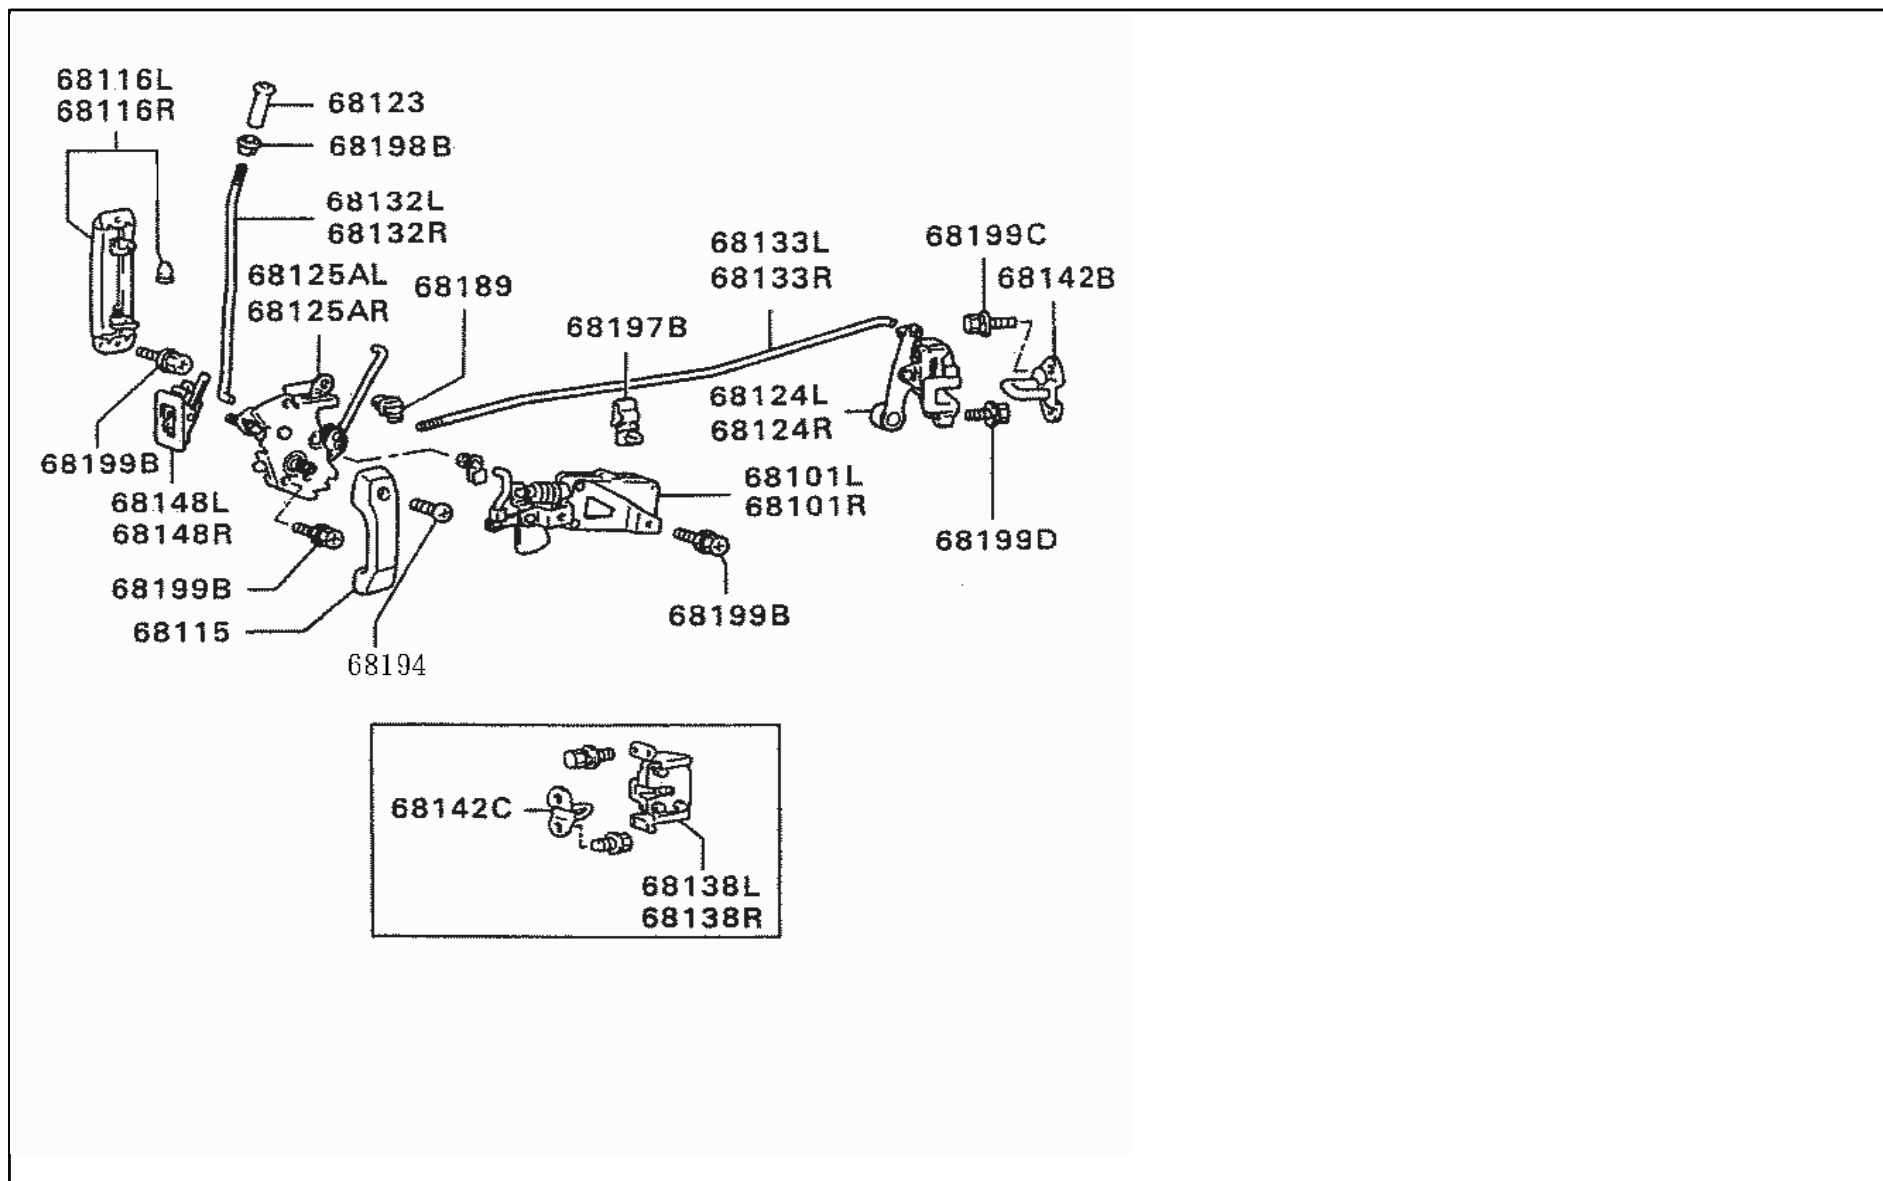

DE

43 240 REAR DOOR LOCKING