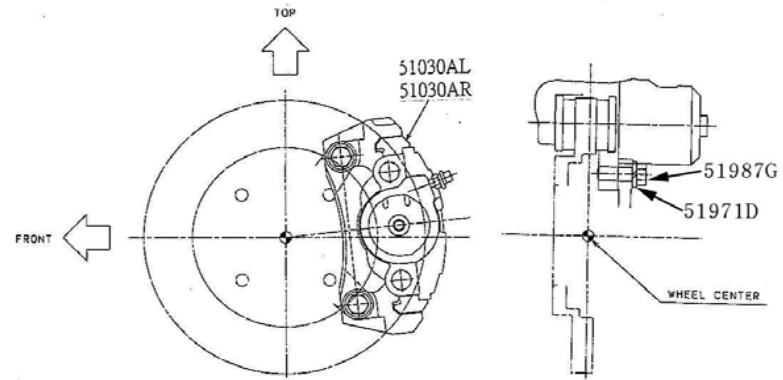

DE

35 110 FRONT WHEEL BRAKE

(一台份用量)