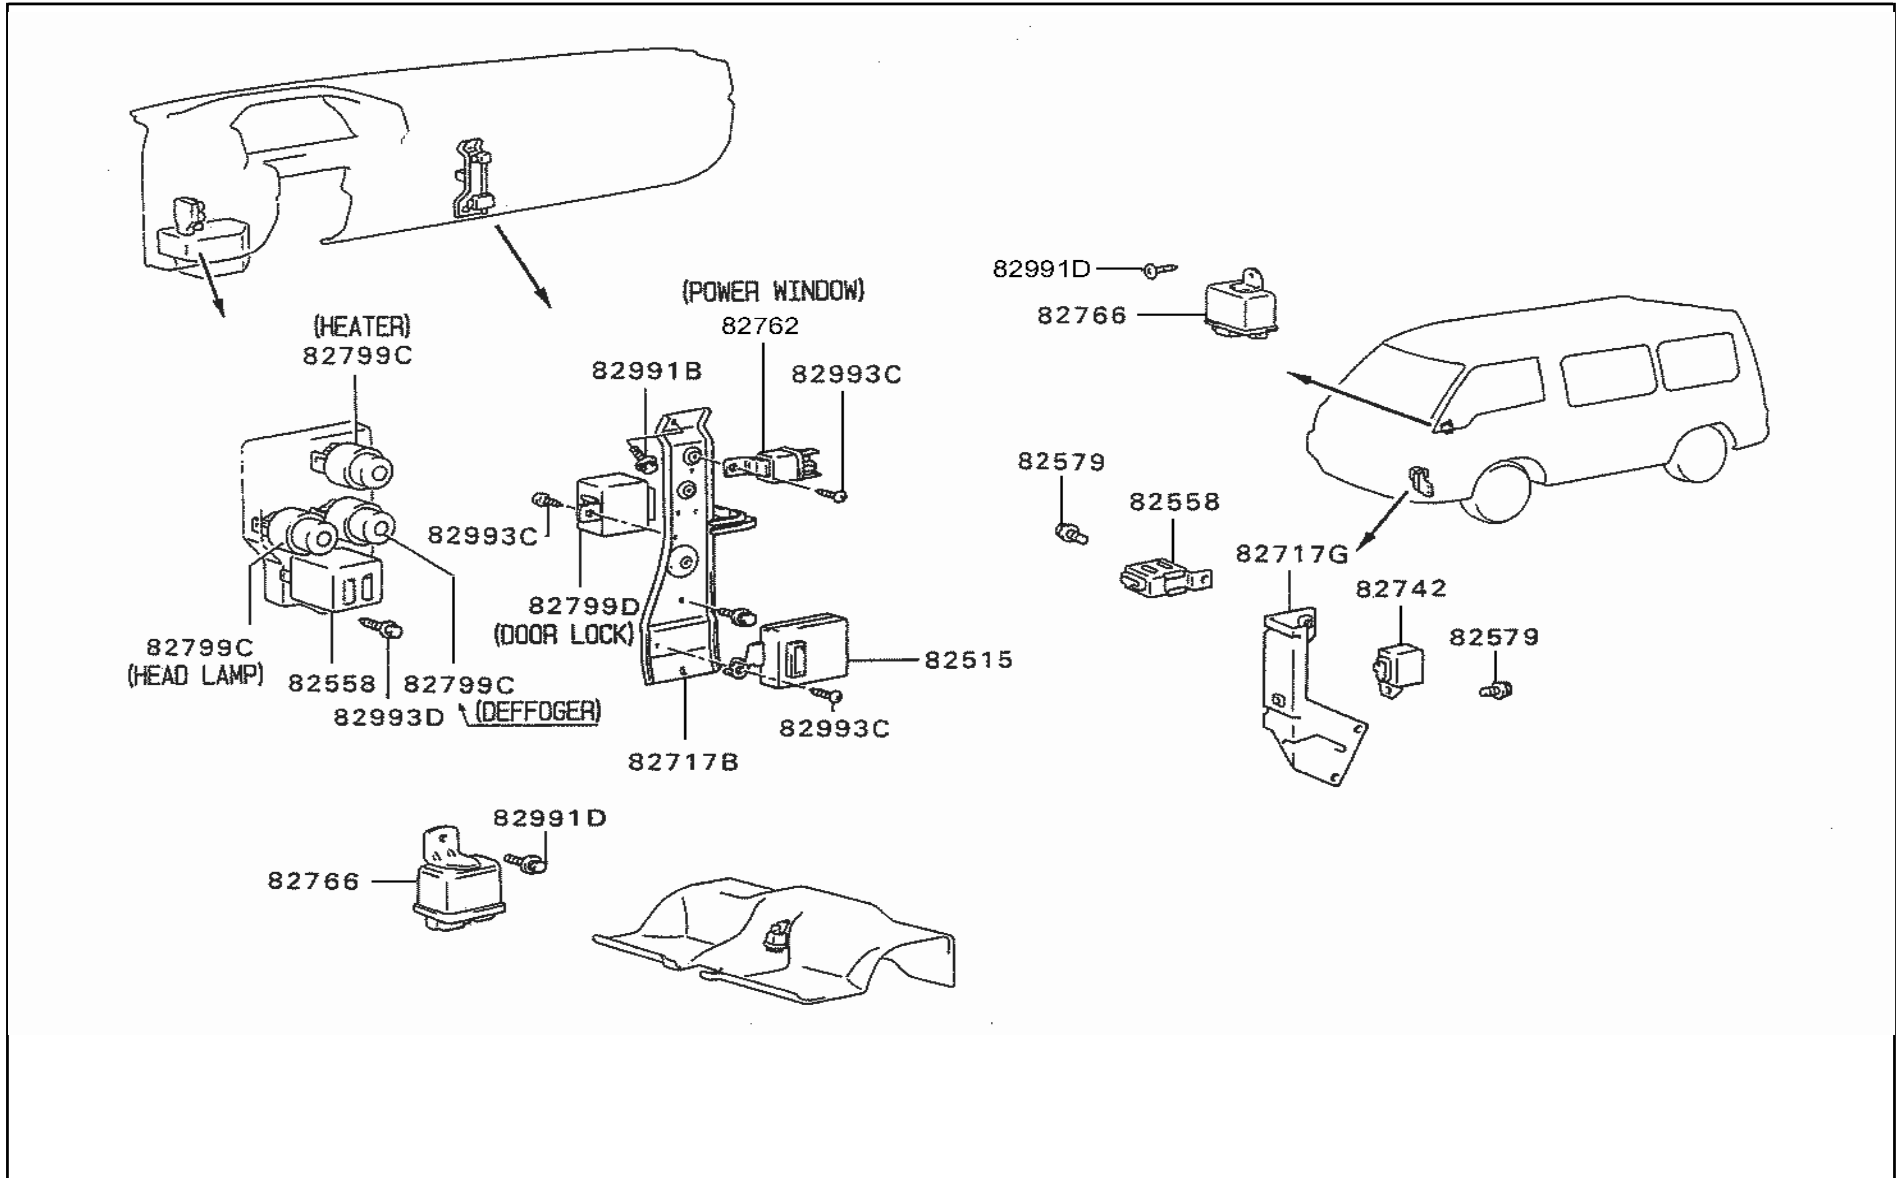

DE

54 610 RELAY, FLASHER & SENSOR