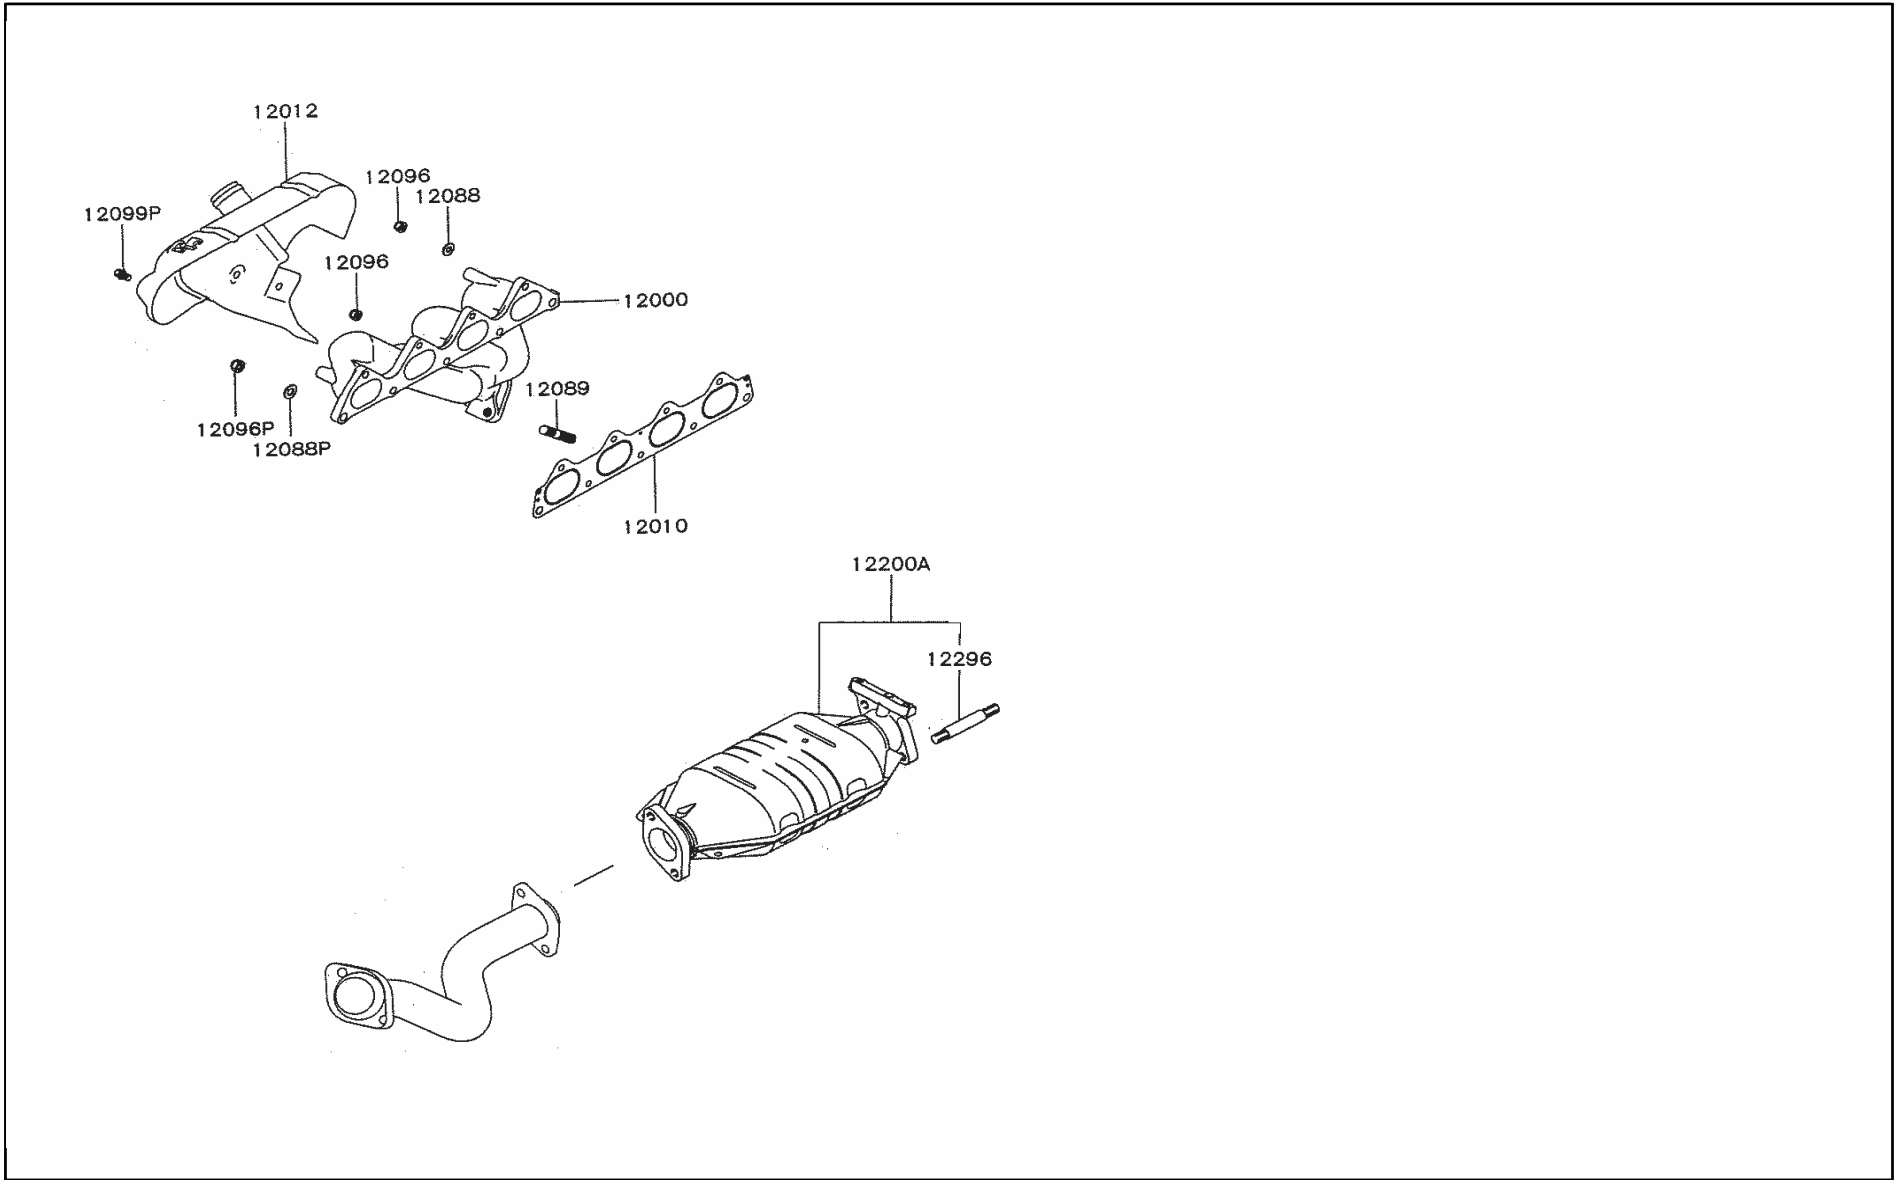

DE

15 310 EXHAUST MANIFOLD