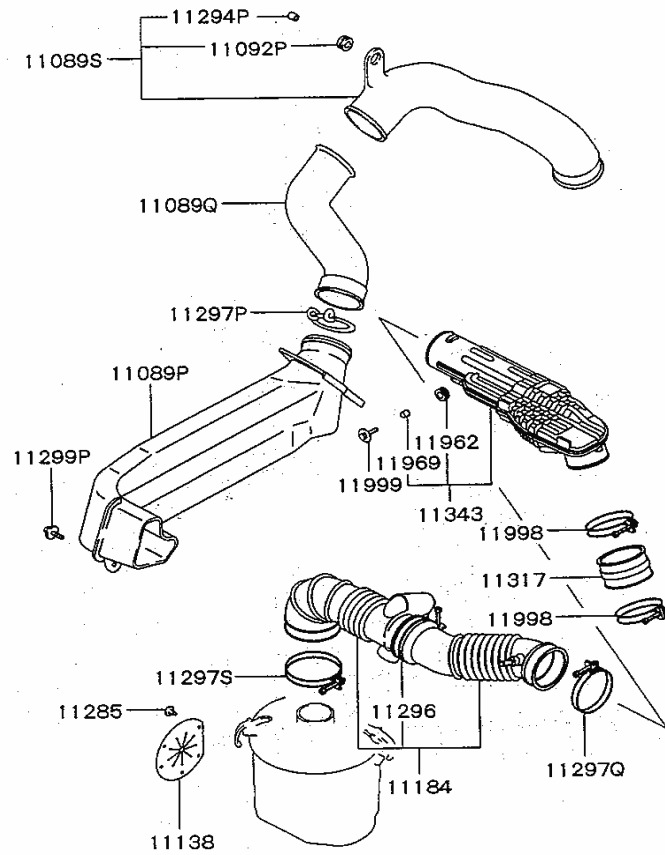

DE

15 010 AIR CLEANER & INTAKE