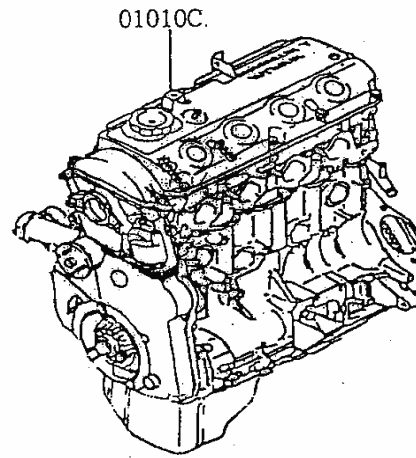

DE

11 010 ENGINE ASSY

DE**11 010 ENGINE ASSY**

PNC	PARTNO	PART NAME	KD	QTY	MODEL NO	FROM	TO	RP	REMARK
01010B	SVDEENG24B	ENG ASSY B TYPE	D	1	25K29	2003/04/17	9999/12/30		
01010C	SVDEENG24C	ENG ASSY C TYPE	D	1	25K29	2003/04/17	9999/12/30		