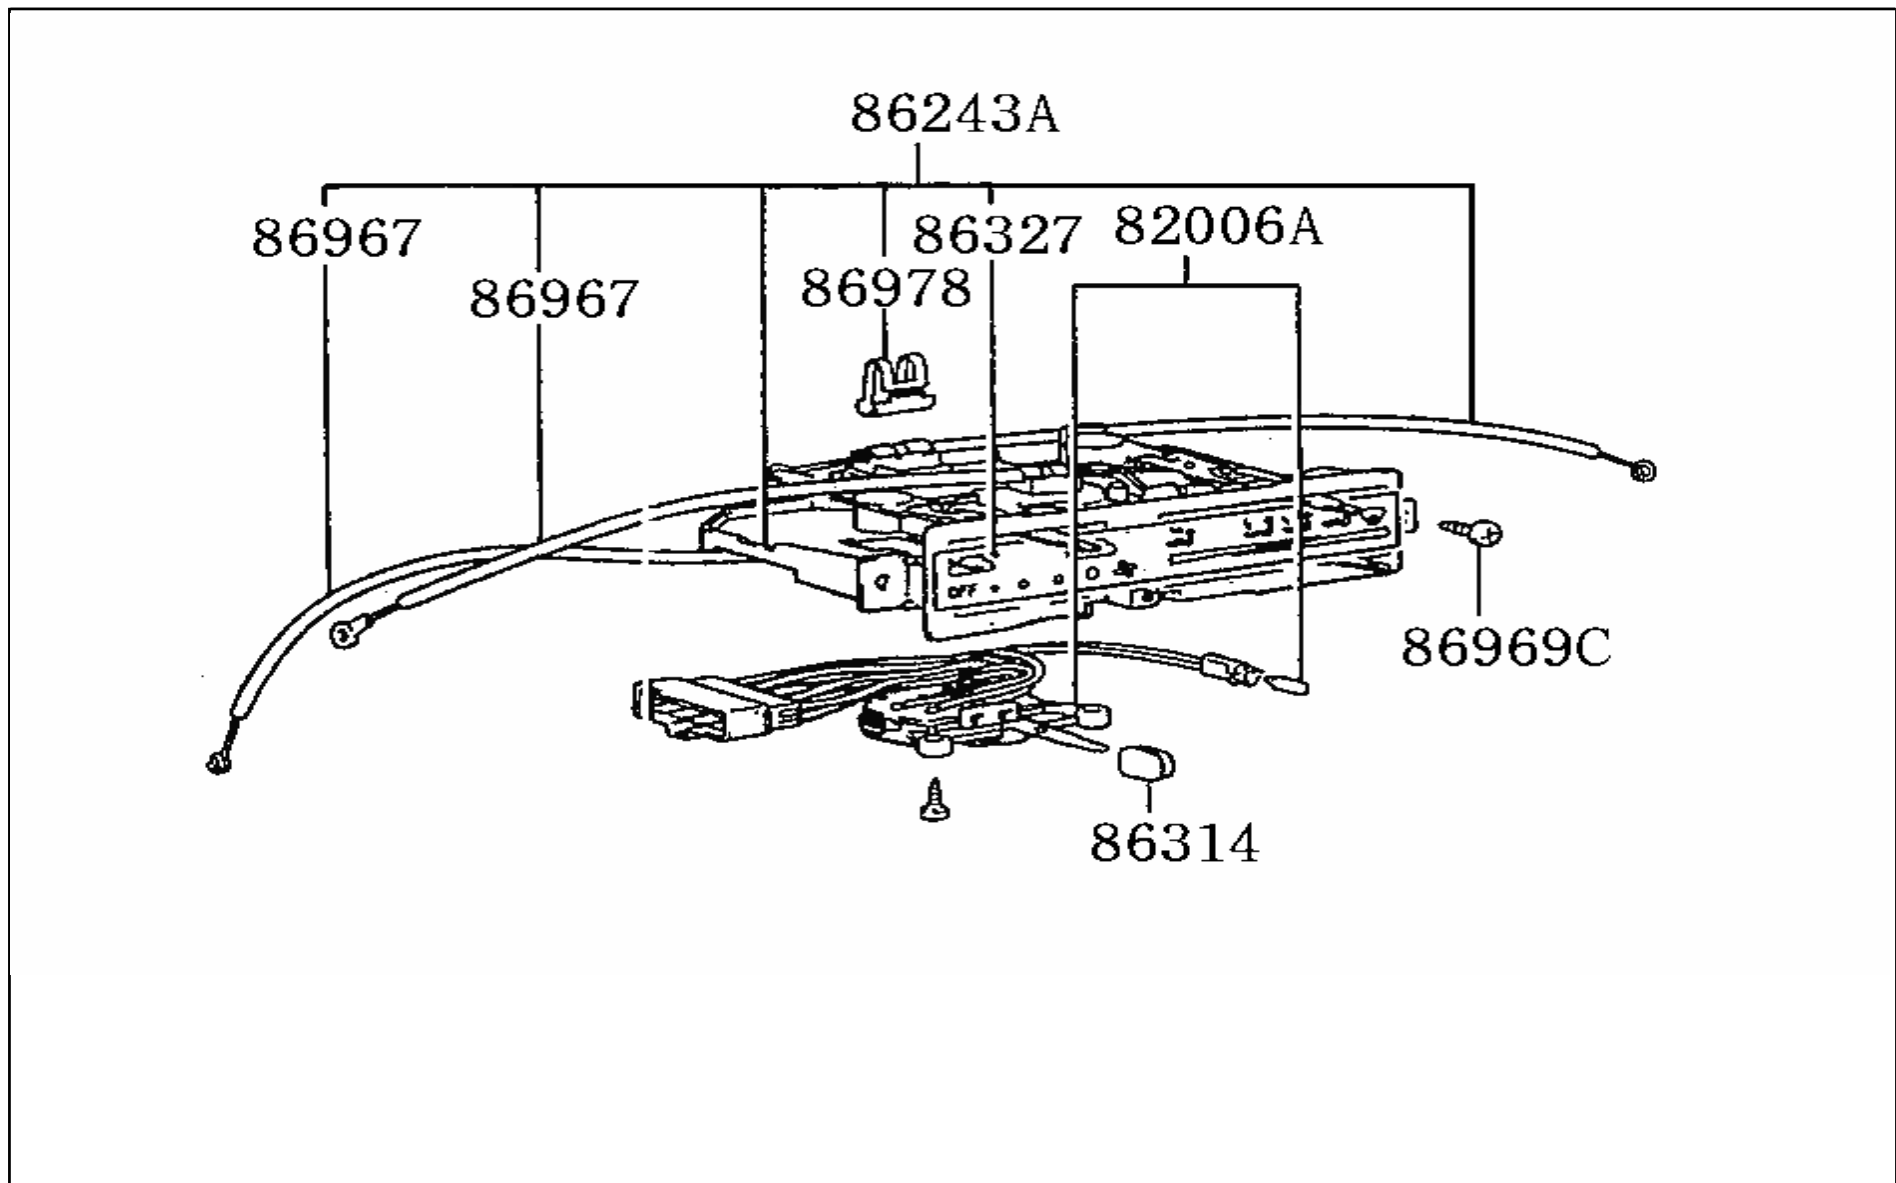

DE

55 210 HEATER CONTROL