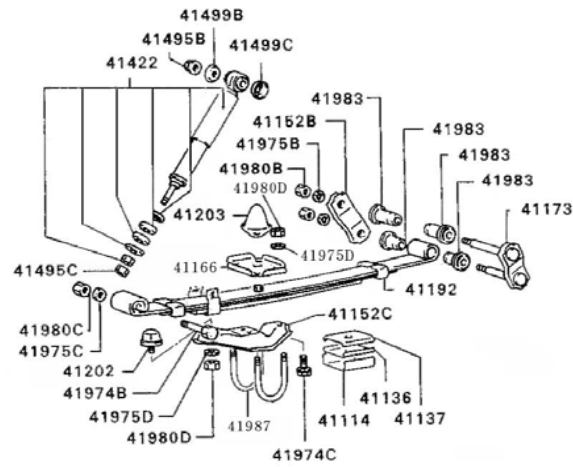

DE

34 010 REAR SUSPENSION