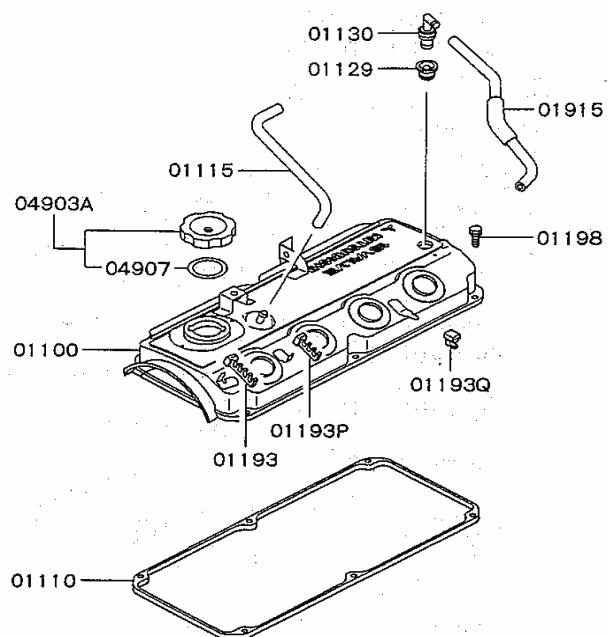

DE

11 110 ROCKER COVER & BREATER

DE

11 110 ROCKER COVER & BREATER

PNC	PARTNO	PART NAME	KD	QTY	MODEL NO	FROM	TO	RP	REMARK
01100	1035A706	COVER,ROCKER	K	1	25K29	4/17/2003	12/30/9999		
01115	MD309751	HOSE,ROCKER COVER BREATHER	D	1	25K29	4/17/2003	12/30/9999		
01129	1057A033	GASKET,PCV VALVE	K	1	25K29	4/17/2003	12/30/9999		
01130	MD183547	VALVE,PCV	K	1	25K29	4/17/2003	12/30/9999		
01198	MF244826	BOLT,ROCKER COVER	D	6	25K29	4/17/2003	12/30/9999		
01915	MD313710	HOSE,ROCKER COVER PCV	D	1	25K29	4/17/2003	12/30/9999		
04903A	MD354664	CAP ASSY,ENG OIL FILLER	D	1	25K29	4/17/2003	12/30/9999		
04907	MD311638	GASKET,ENG OIL FILLER CAP	D	1	25K29	4/17/2003	12/30/9999	1	MD311638