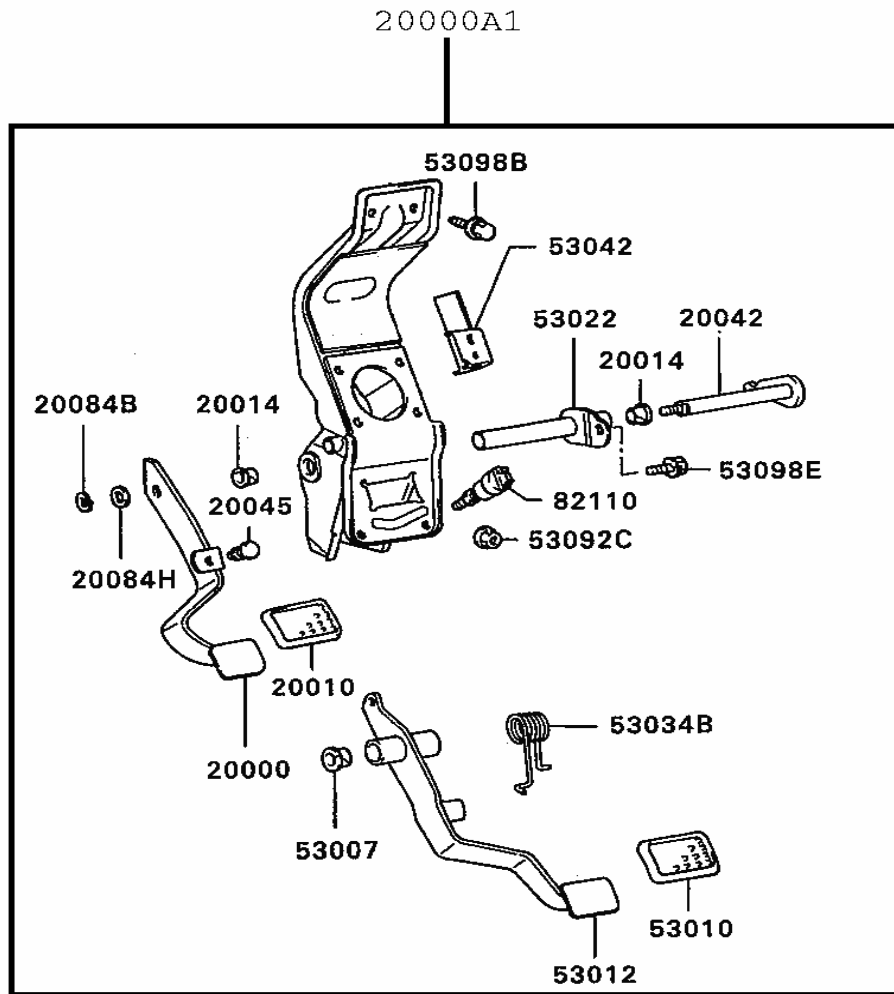

DE

35 610 BEAKE & CLUTCH PEDEL

DE

35 610 BEAKE & CLUTCH PEDEL

DE**35 610 BEAKE & CLUTCH PEDEL**

PNC	PARTNO	PART NAME	KD	QTY	MODEL NO	FROM	TO	RP	REMARK
20000A1	MB534464YY	PEDAL ASSY,CLUTCH BRAKE	D	1	25K29	4/17/2003	12/30/9999		
20010	MT146280	PAD,CLUTCH PEDAL	D	1	25K29	4/17/2003	12/30/9999		
20045	MB134911	STOPPER,CLUTCH PEDAL	D	1	25K29	4/17/2003	12/30/9999		
53010	MT146280	PAD,BRAKE PEDAL	D	1	25K29	4/17/2003	12/30/9999		
53042	MB500270	STAY,BRAKE PEDAL	D	1	25K29	4/17/2003	12/30/9999		
53084D	MF450405	WASHER,BRAKE PEDAL	D	2	25K29	4/17/2003	12/30/9999		
53084E	MF450005	WASHER,BRAKE PEDAL	D	1	25K29	4/17/2003	12/30/9999		
53092C	MS440503	NUT,BRAKE PEDAL	D	2	25K29	4/17/2003	12/30/9999		
53098B	MS240139	BOLT,BRAKE PEDAL	D	2	25K29	4/17/2003	12/30/9999		
53098D	MF100067	BOLT,BRAKE PEDAL	D	2	25K29	4/17/2003	12/30/9999		
82110	DM737291	SWITCH,STOP LAMP	D	1	25K29	4/17/2003	12/30/9999		