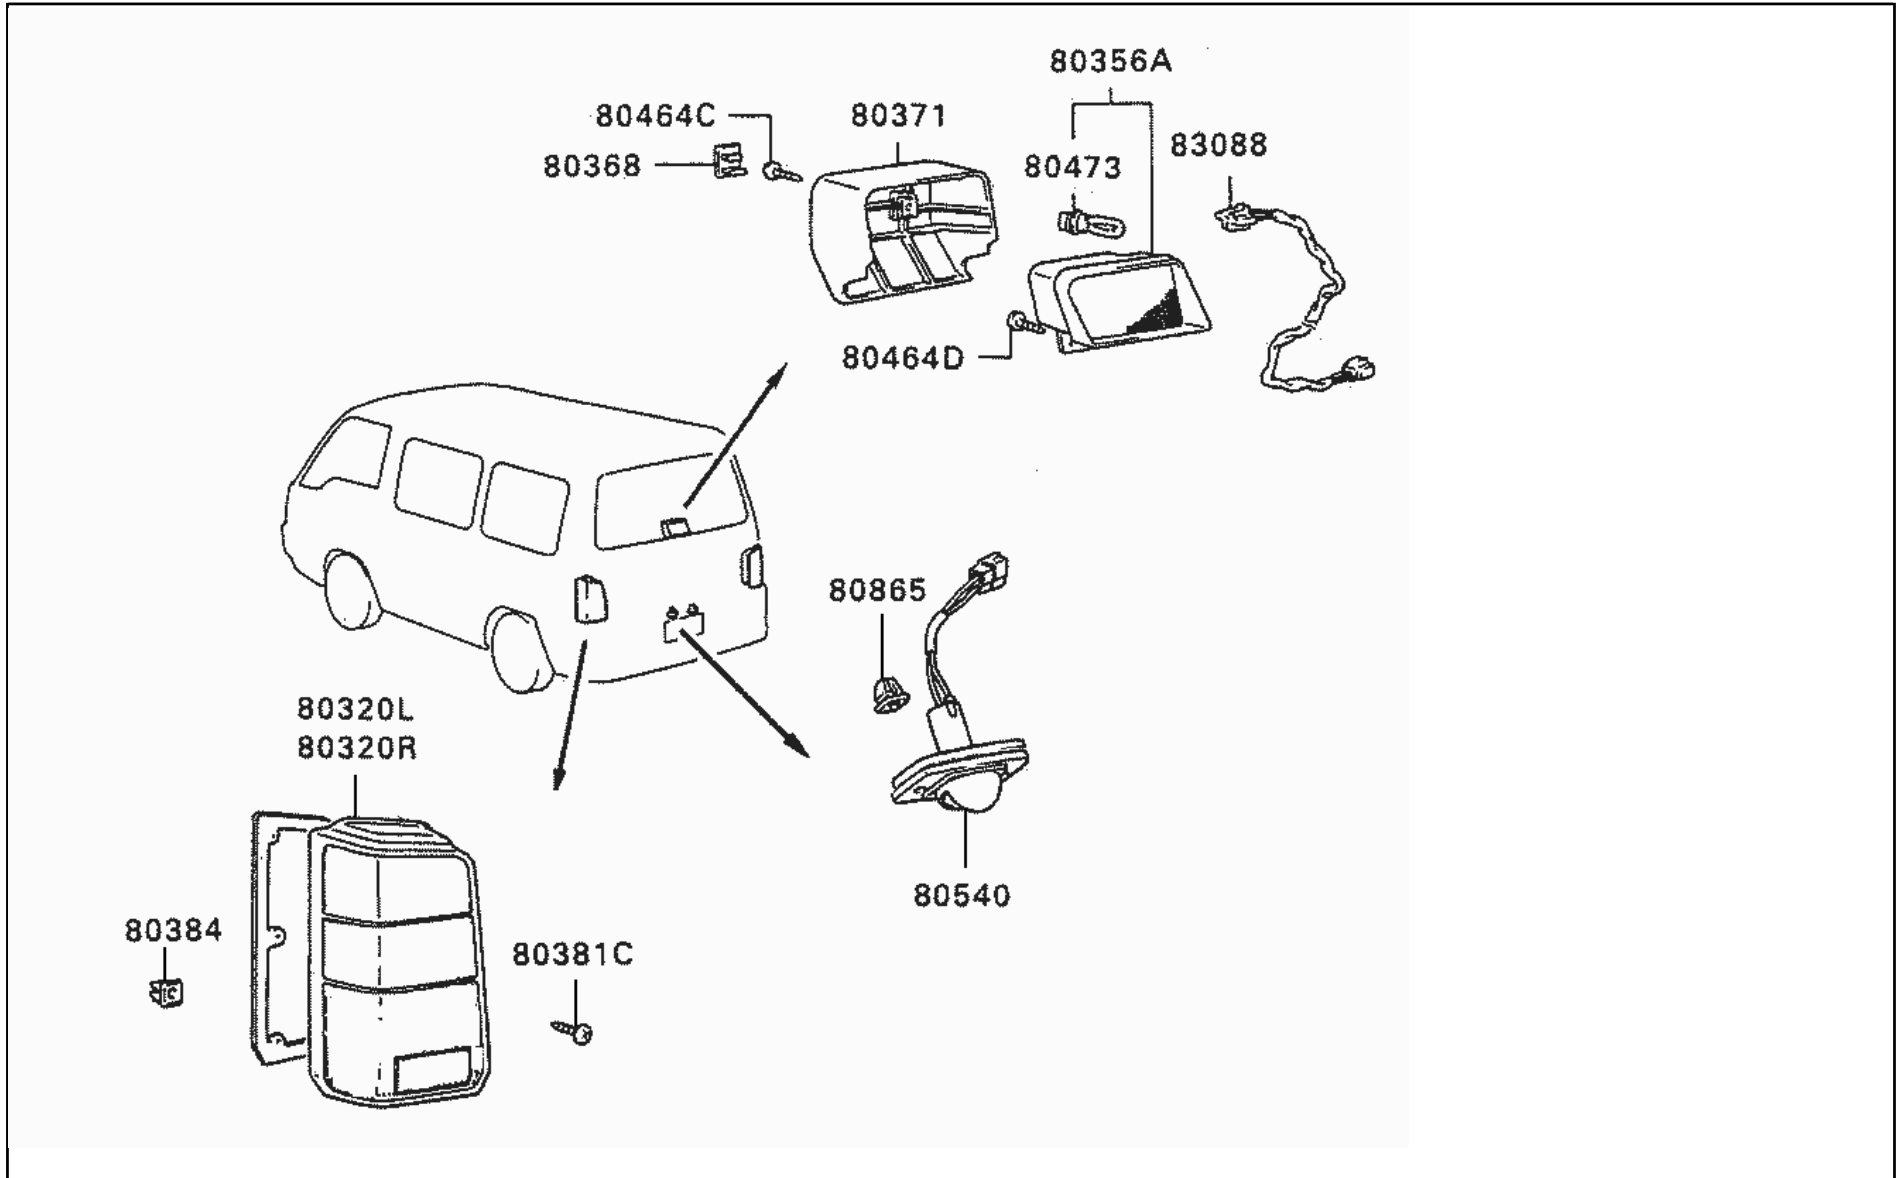

DE

54 110 REAR EXTERIOR LAMP