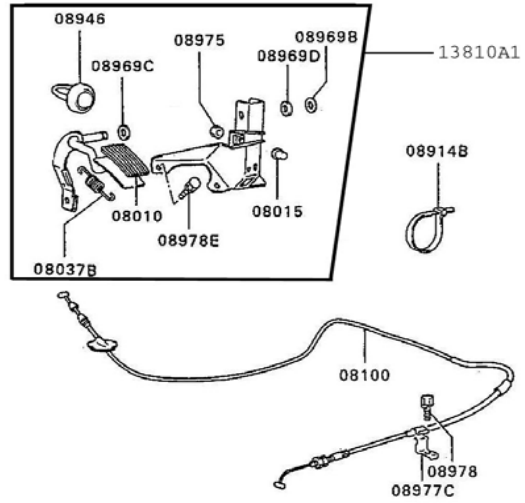

DE

13 810 ENGINE CONTROL