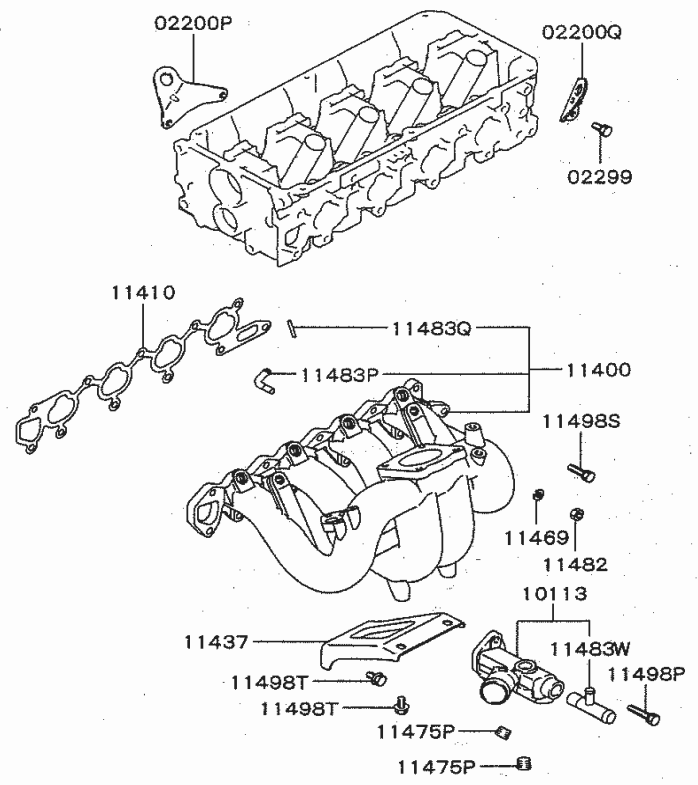

DE

15 210 INLET MANIFOLD

DE

15 210 INLET MANIFOLD

PNC	PARTNO	PART NAME	KD	QTY	MODEL NO	FROM	TO	RP	REMARK
02200P	MD189802	ENGINE HANGER	D	1	25K29	4/17/2003	12/30/9999		
02200Q	MD196781	ENGINE HANGER	D	1	25K29	4/17/2003	12/30/9999		
2299	MF241251	BOLT,ENG HANGER	D	1	25K29	4/17/2003	12/30/9999		
10113	MD313994	FITTING,COOLING WATER OUTLET HOSE	D	1	25K29	4/17/2003	12/30/9999		
11400	MD308193	MANIFOLD, INLET	D			2007/02/01	9999/12/30		
11410	MD193224	GASKET, INLET MANIFOLD	D	1	25K29	4/17/2003	12/30/9999		
11437	MD316437D	STAY, INLET MANIFOLD	D	1	25K29	4/15/2004	12/30/9999		
11469	MF450405	WASHER, INLET MANIFOLD	D	3	25K29	4/17/2003	12/30/9999		
11475P	MS661142	PLUG, INLET MANIFOLD	D	2	25K29	4/17/2003	12/30/9999		
11482	MF430151	NUT, INLET MANIFOLD	D	3	25K29	4/17/2003	12/30/9999		
11483P	MD072820	NIPPLE, INLET MANIFOLD	K			2007/02/01	9999/12/30		
11483Q	MD108999	NIPPLE, INLET MANIFOLD	K			2007/02/01	9999/12/30		
11483W	MD184160DD	NIPPLE, INLET MANIFOLD	K	1	25K29	4/17/2003	12/30/9999	1/1/1900	MD184160D
11498P	MF241259	BOLT, INLET MANIFOLD	D	2	25K29	4/17/2003	12/30/9999		
11498S	MF241256	BOLT, INLET MANIFOLD	D	6	25K29	4/17/2003	12/30/9999		
11498T	MF140023	BOLT, INLET MANIFOLD	D	4	25K29	4/17/2003	12/30/9999		