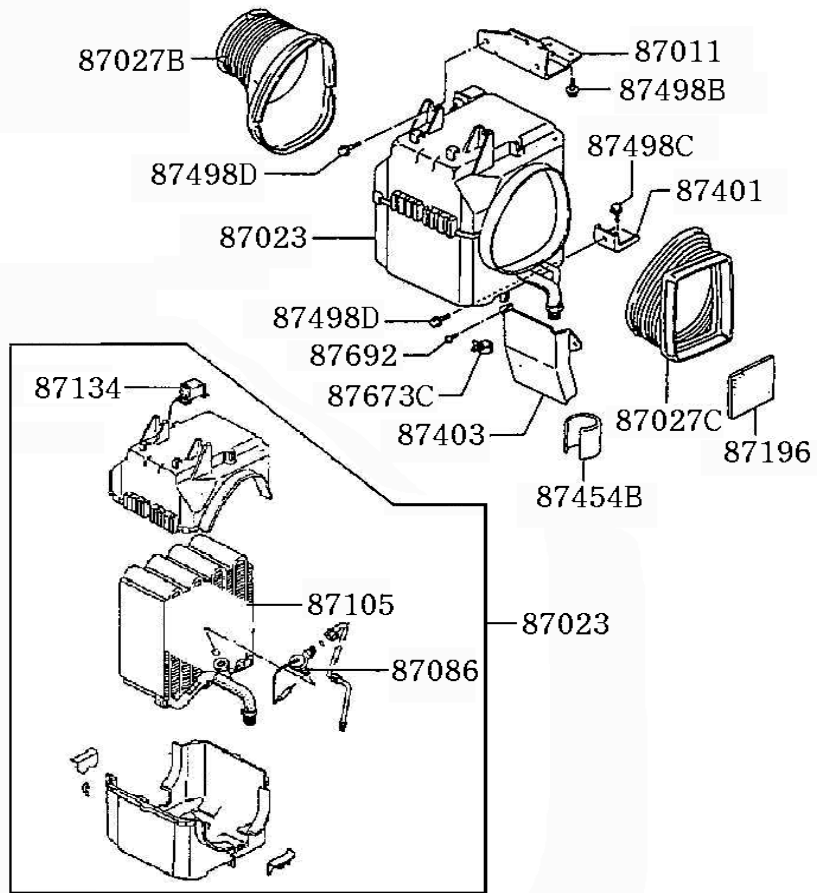

DE

55 410 A/C UNIT