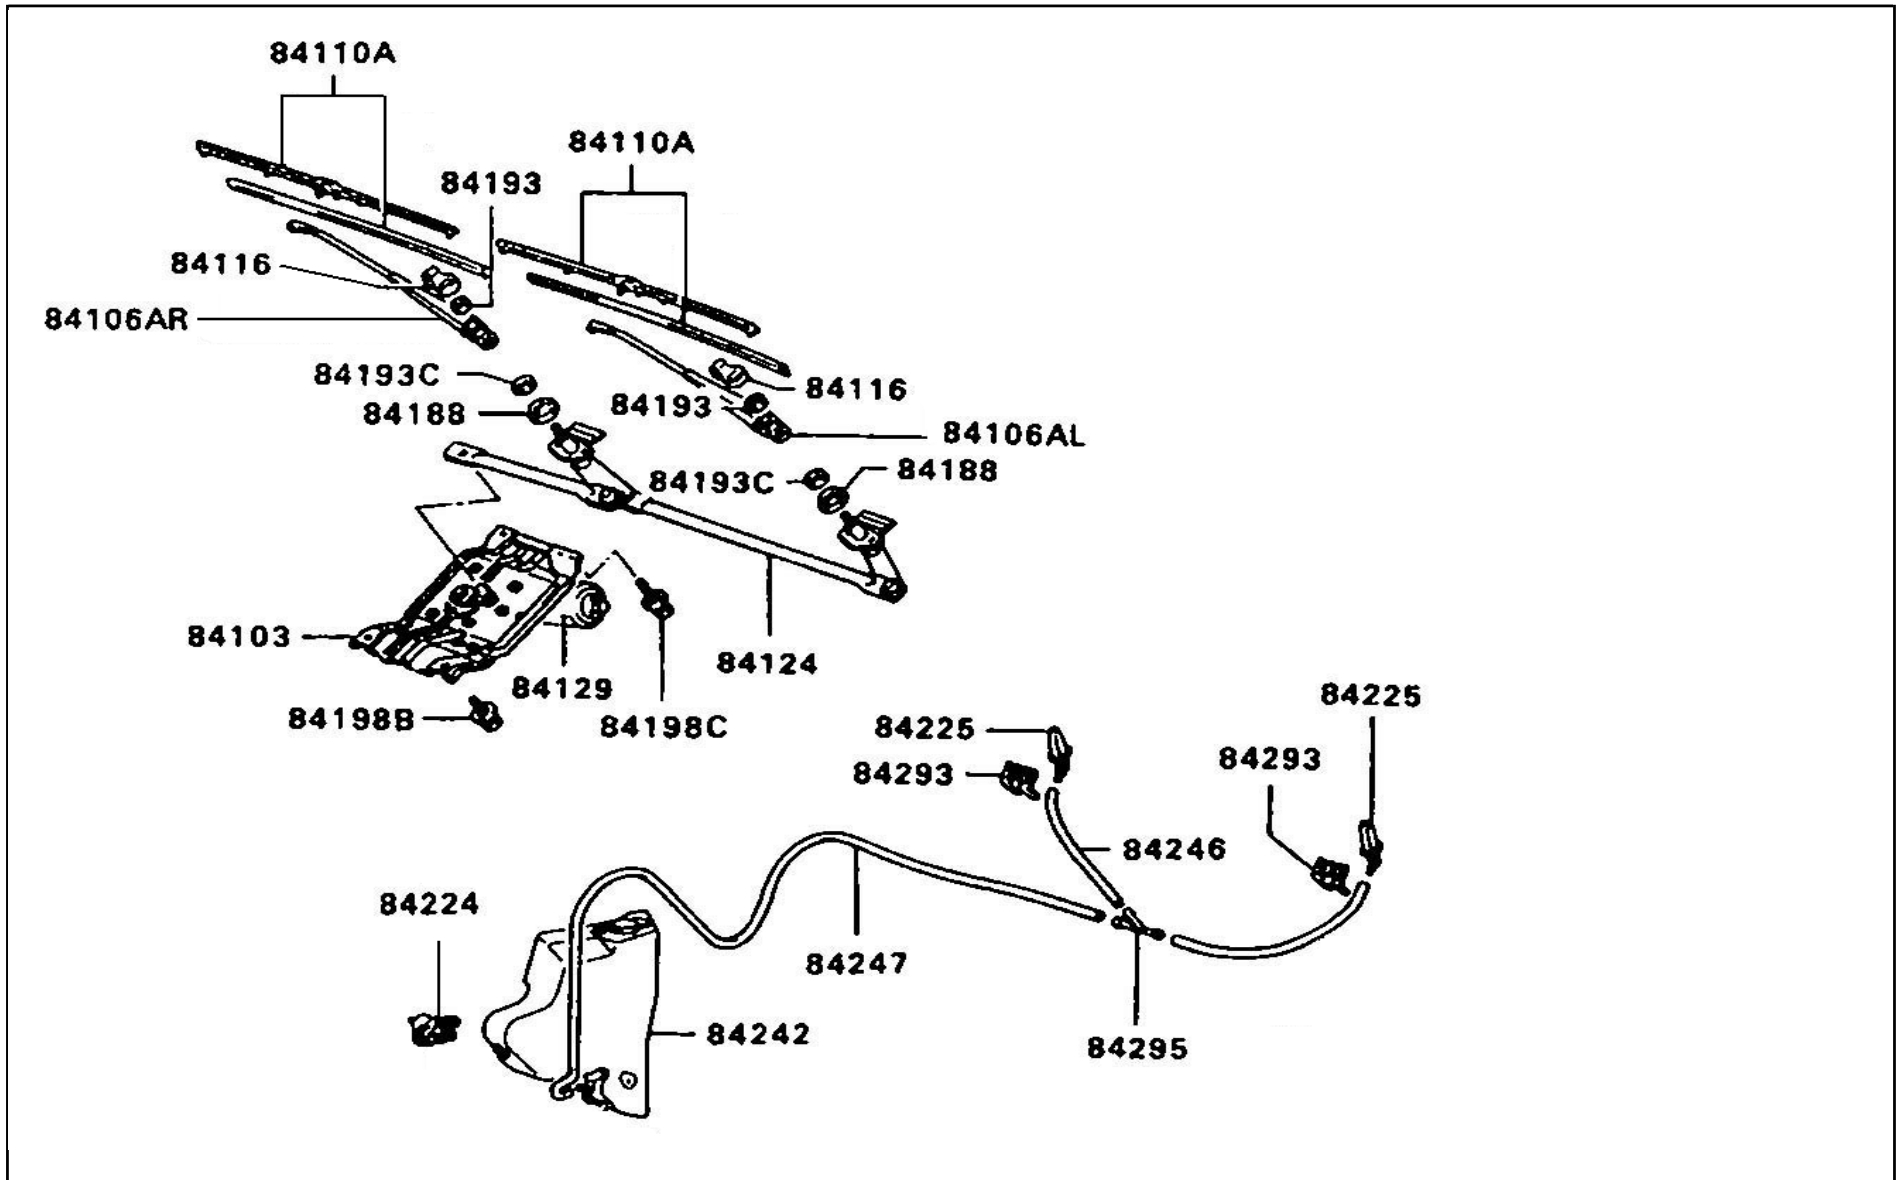

DE

54 220 WINDSHIELD WIPER & WASHER