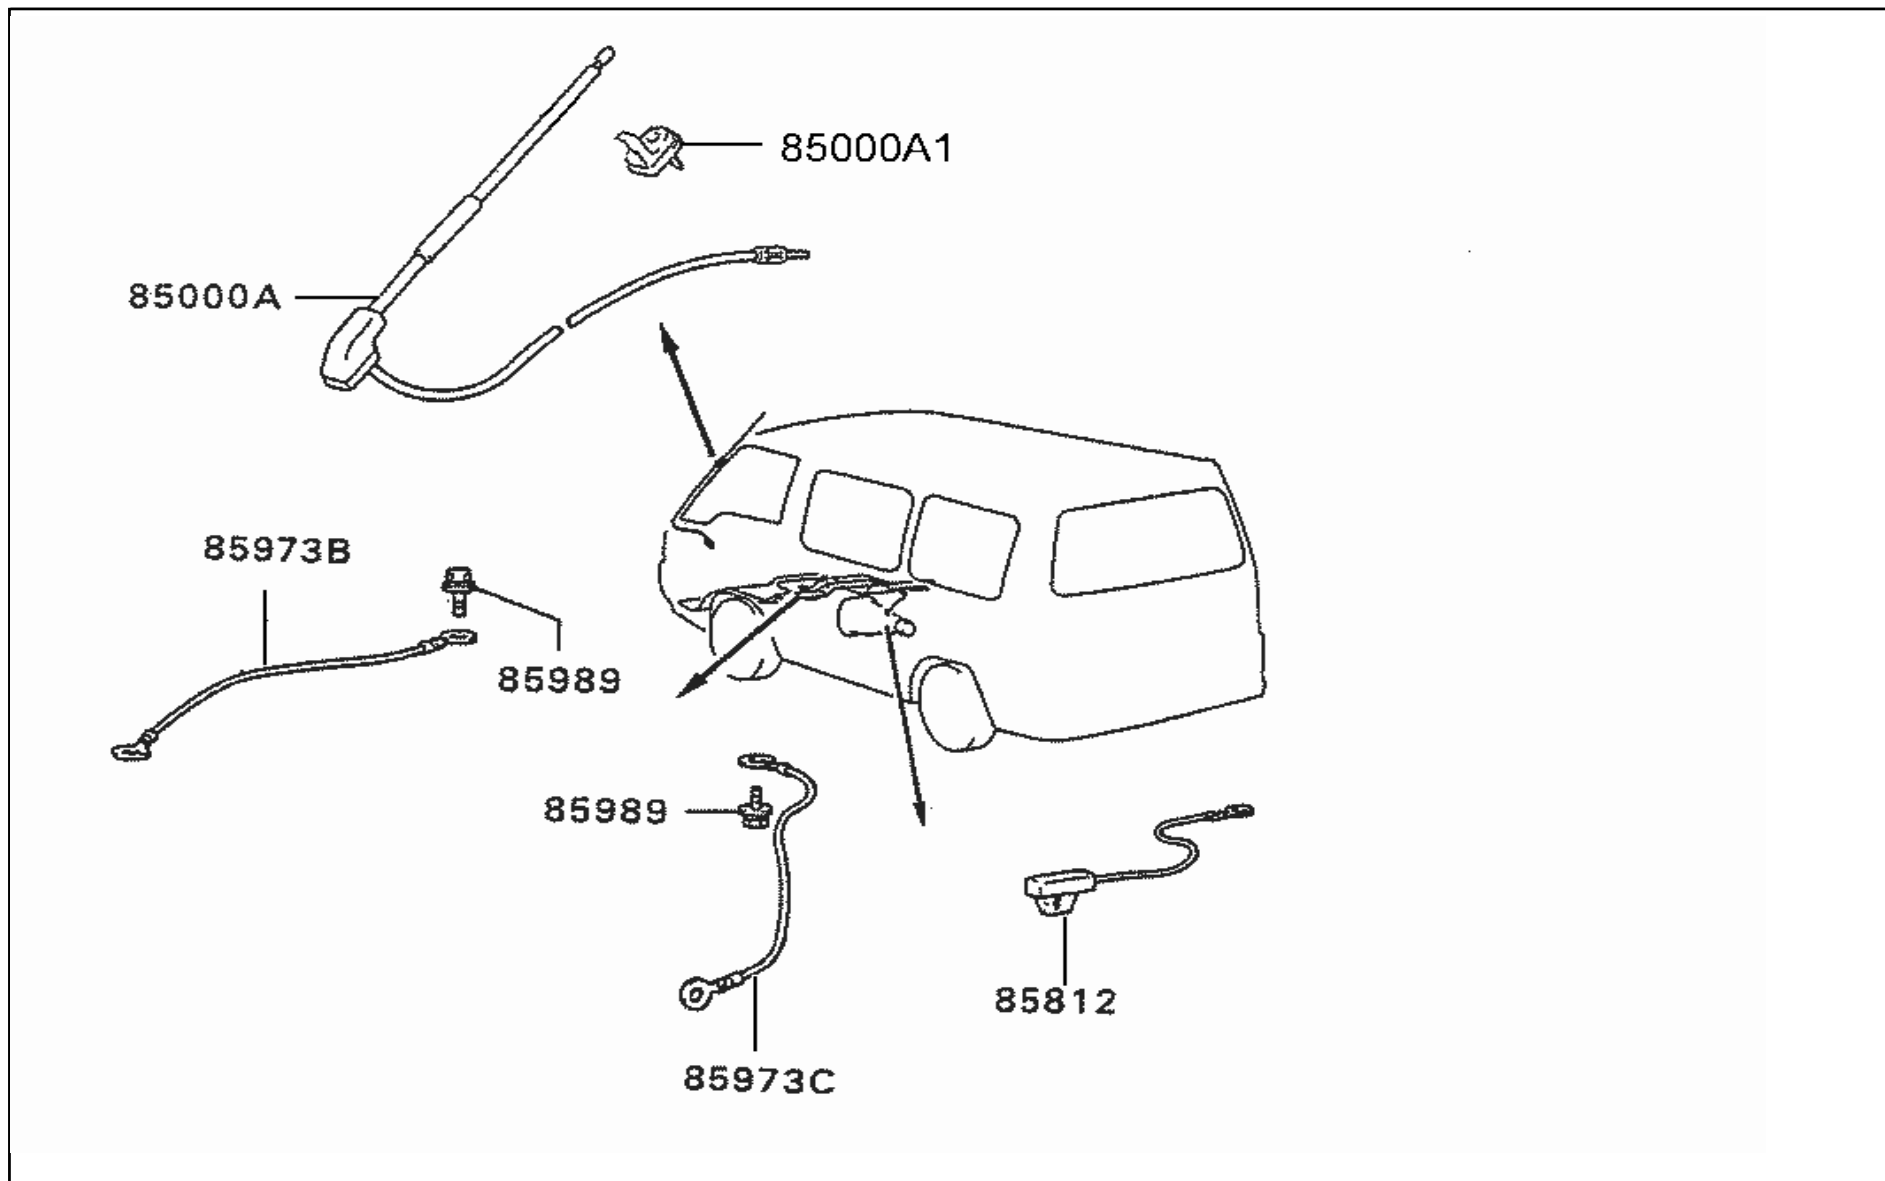

DE

54 550 ANTENNA & CONDENSER