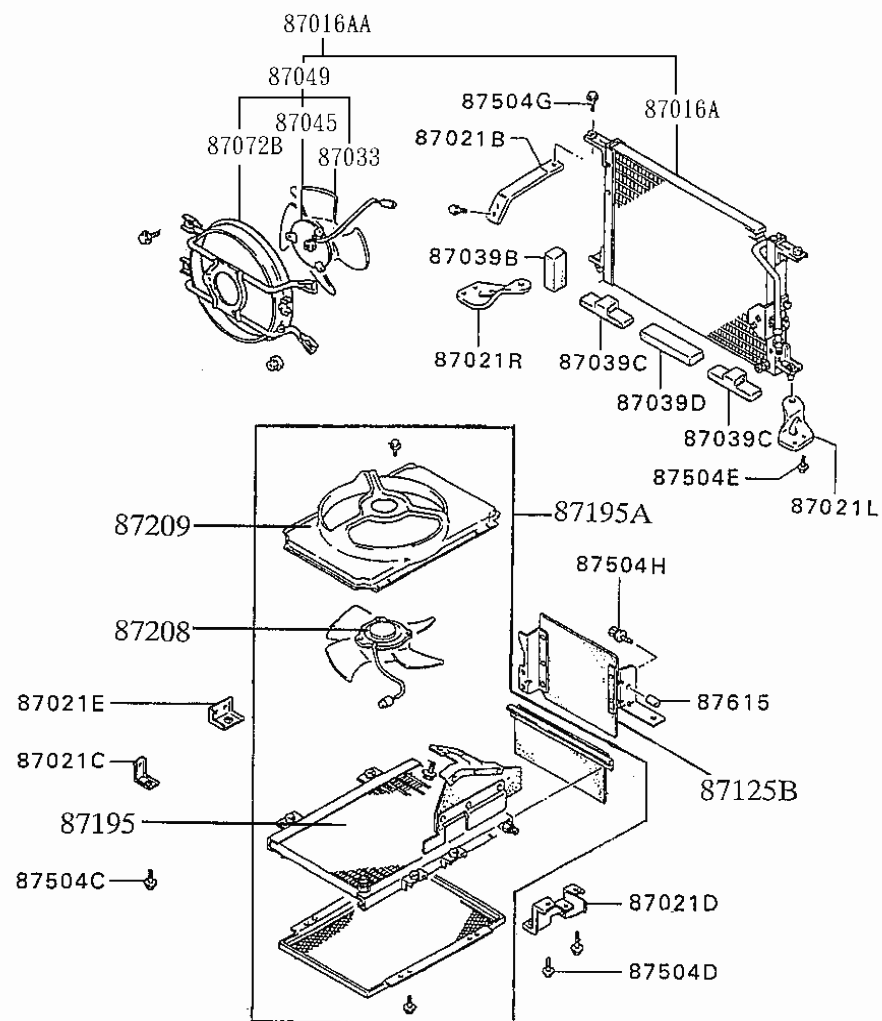

DE

55 430 A/C CONDENSER, PIPING