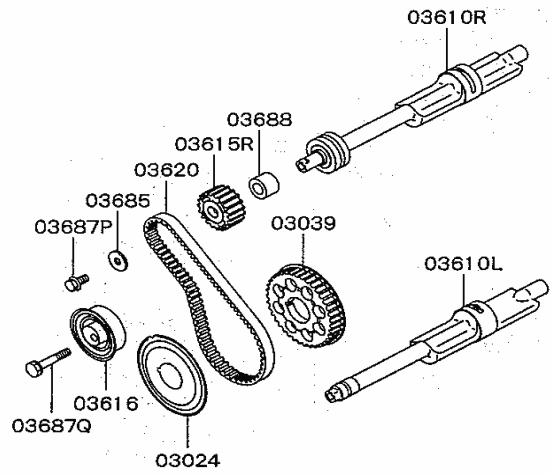

DE

11 250 BALANCER