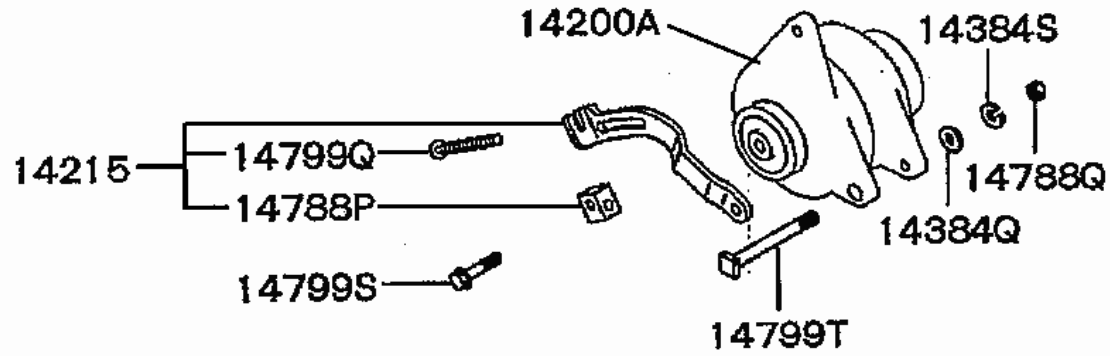

DE

16 110 ALTERNATOR & REGULATOR