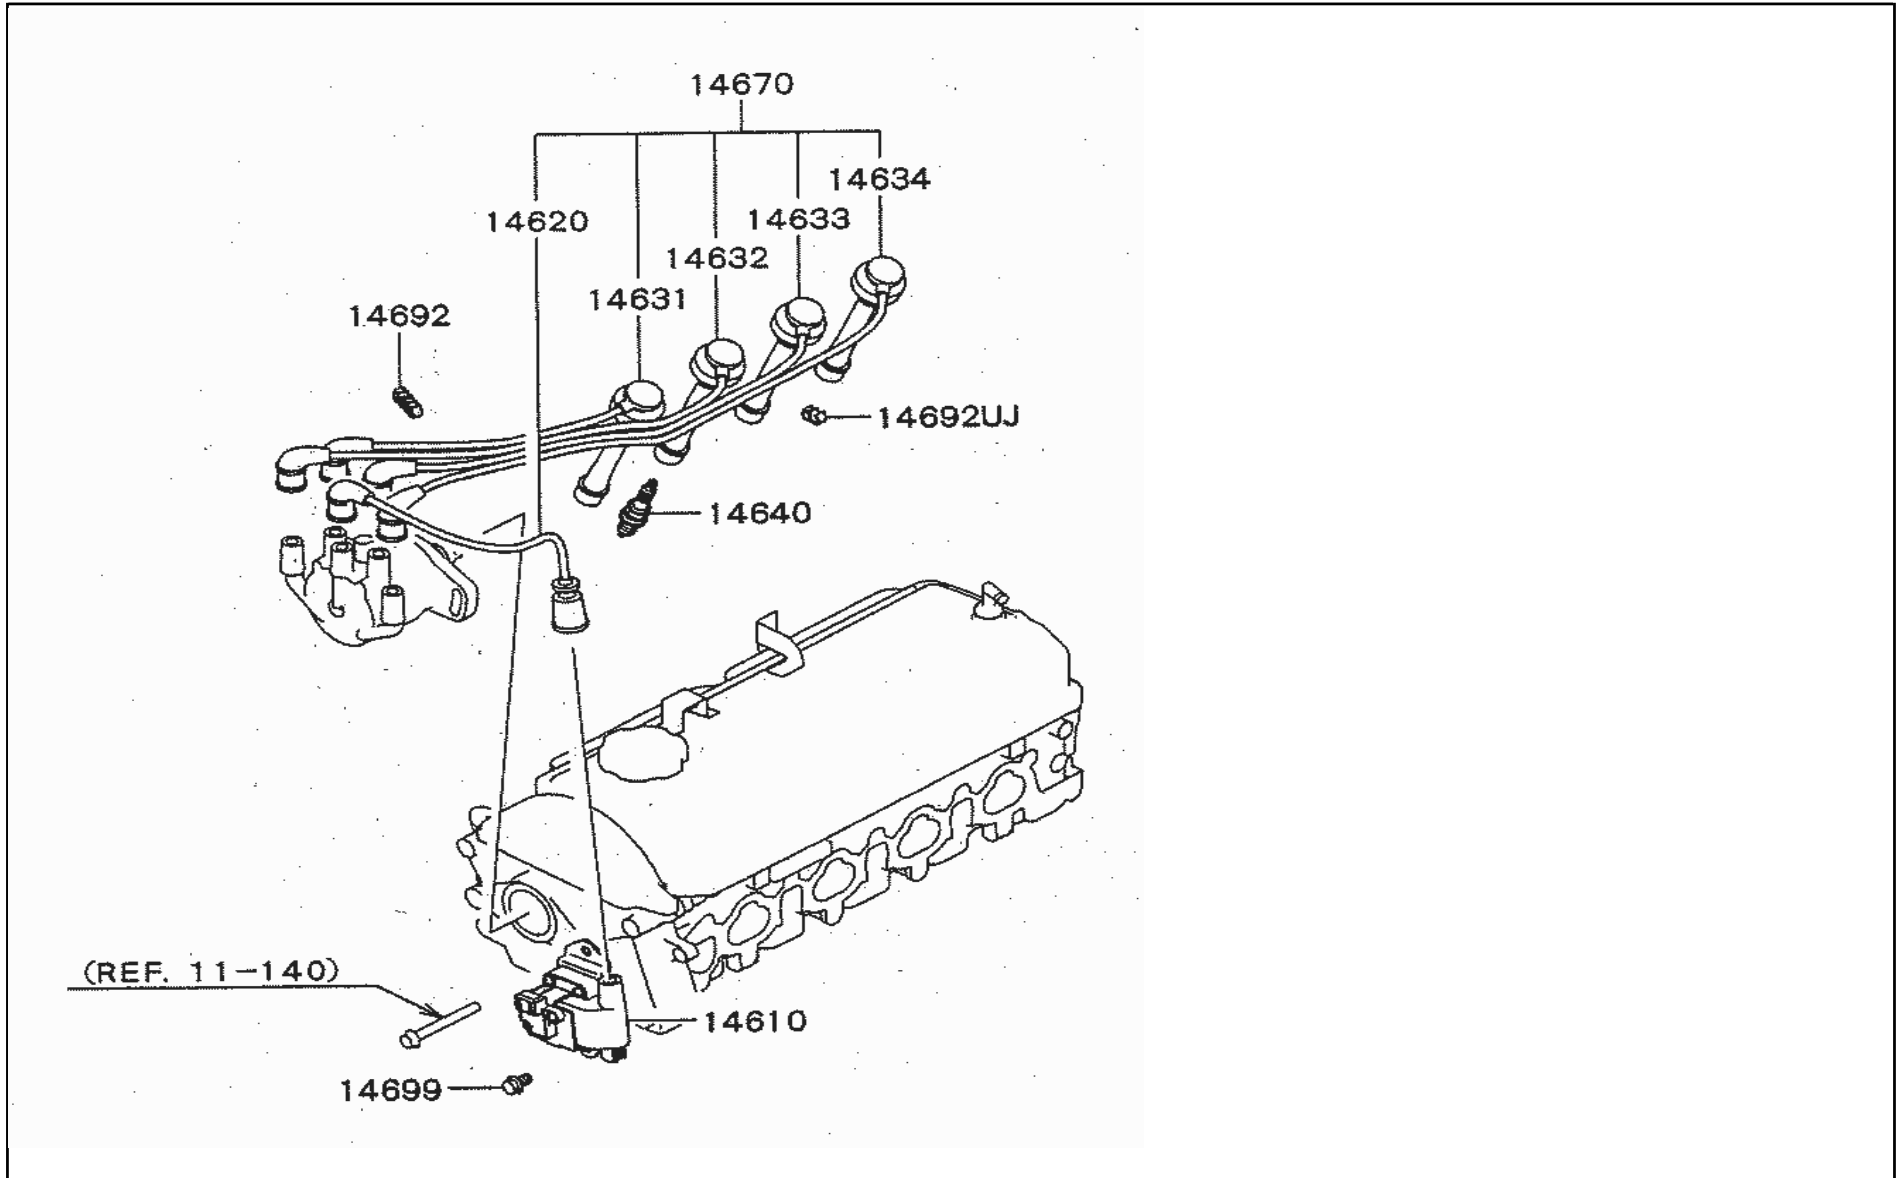

DE

16 220 SPARK PLUG, CABLE & COIL