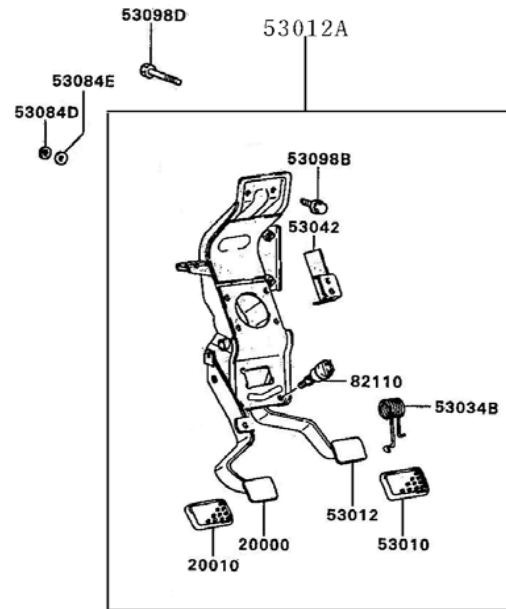

DE

35 610 BEAKE & CLUTCH PEDEL