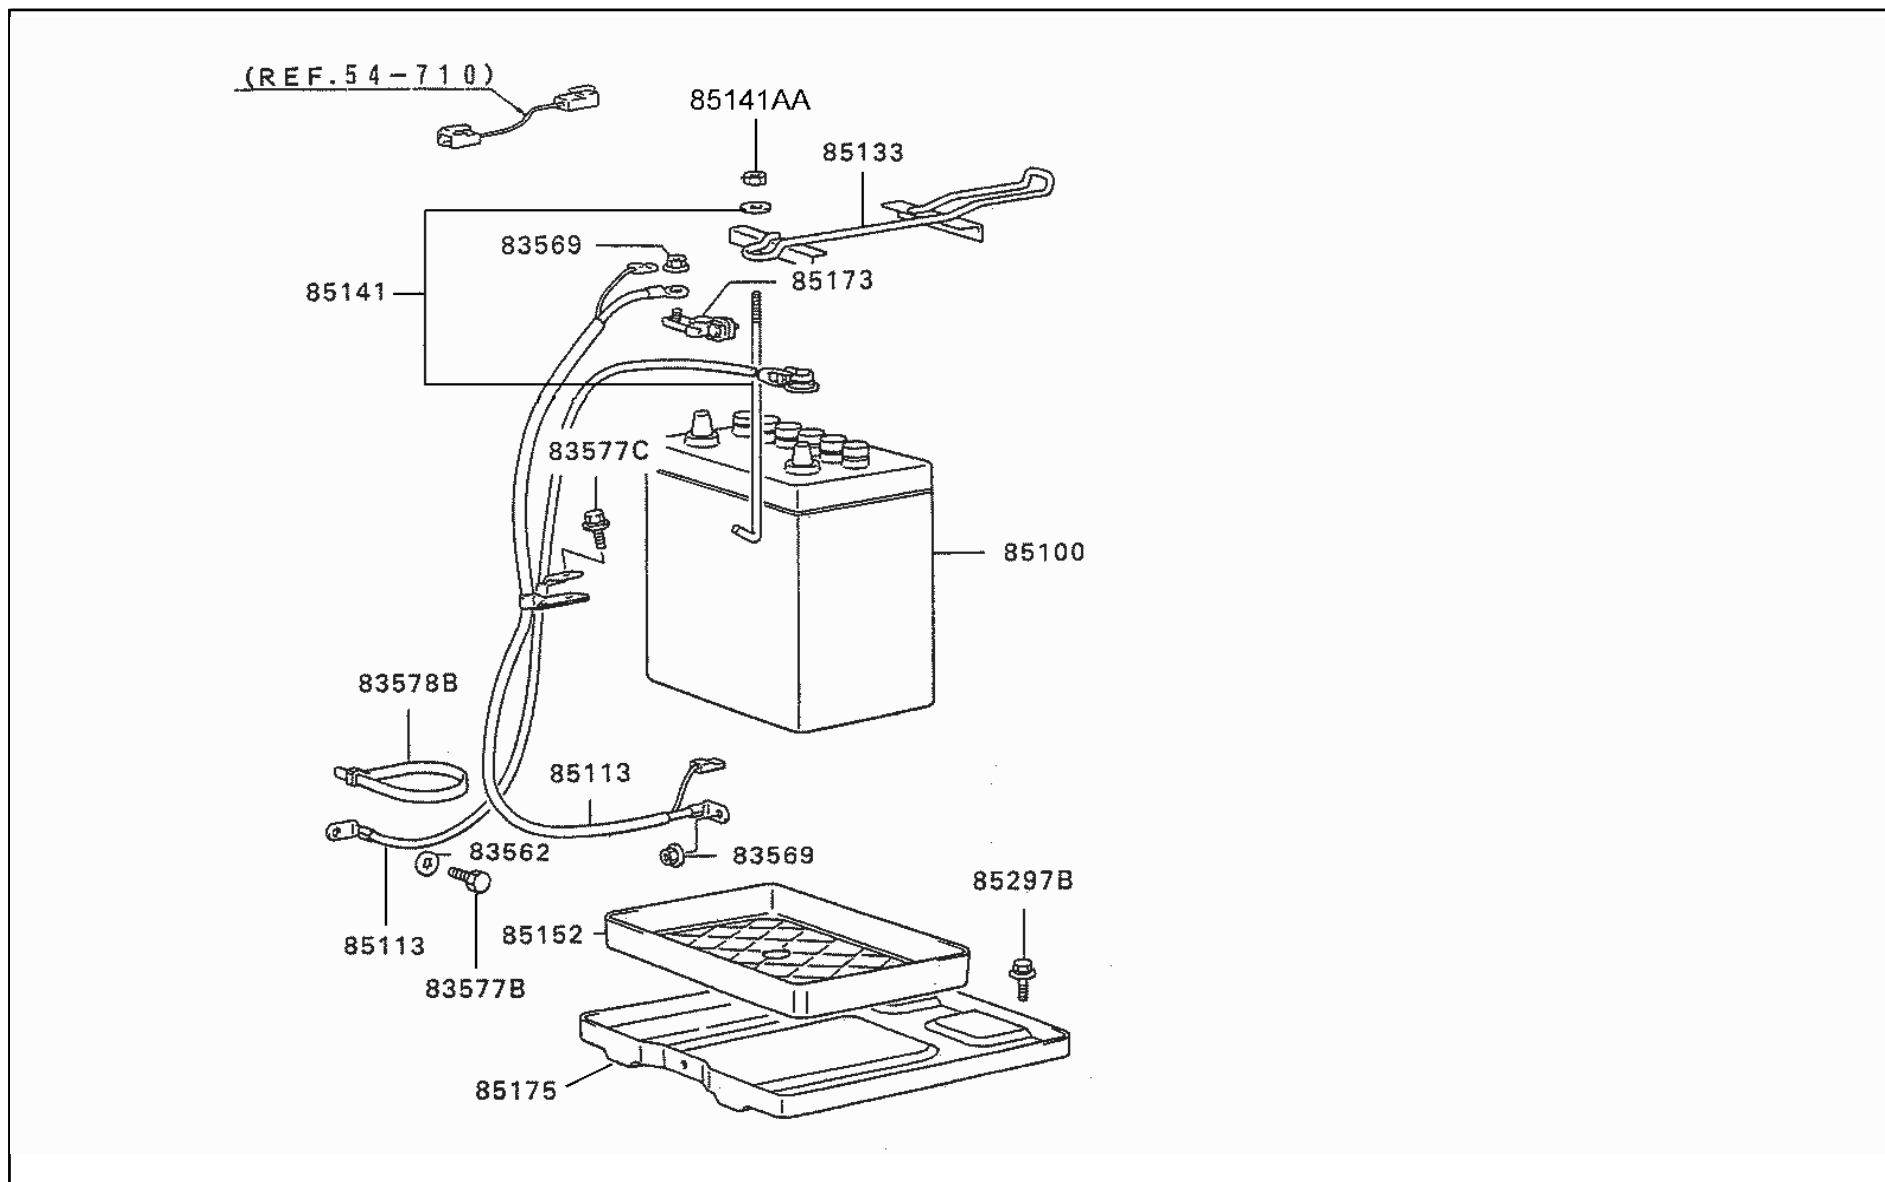

DE

54 630 BATTERY, CABLE & BRACKET