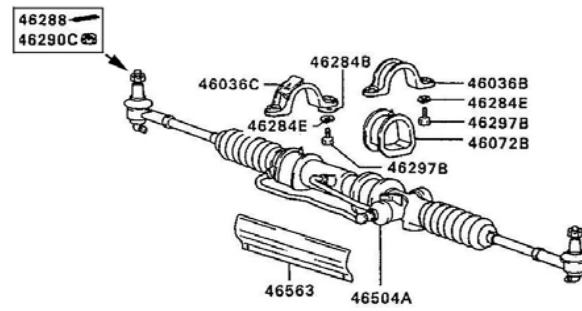

DE

37 050 STEERING GEAR