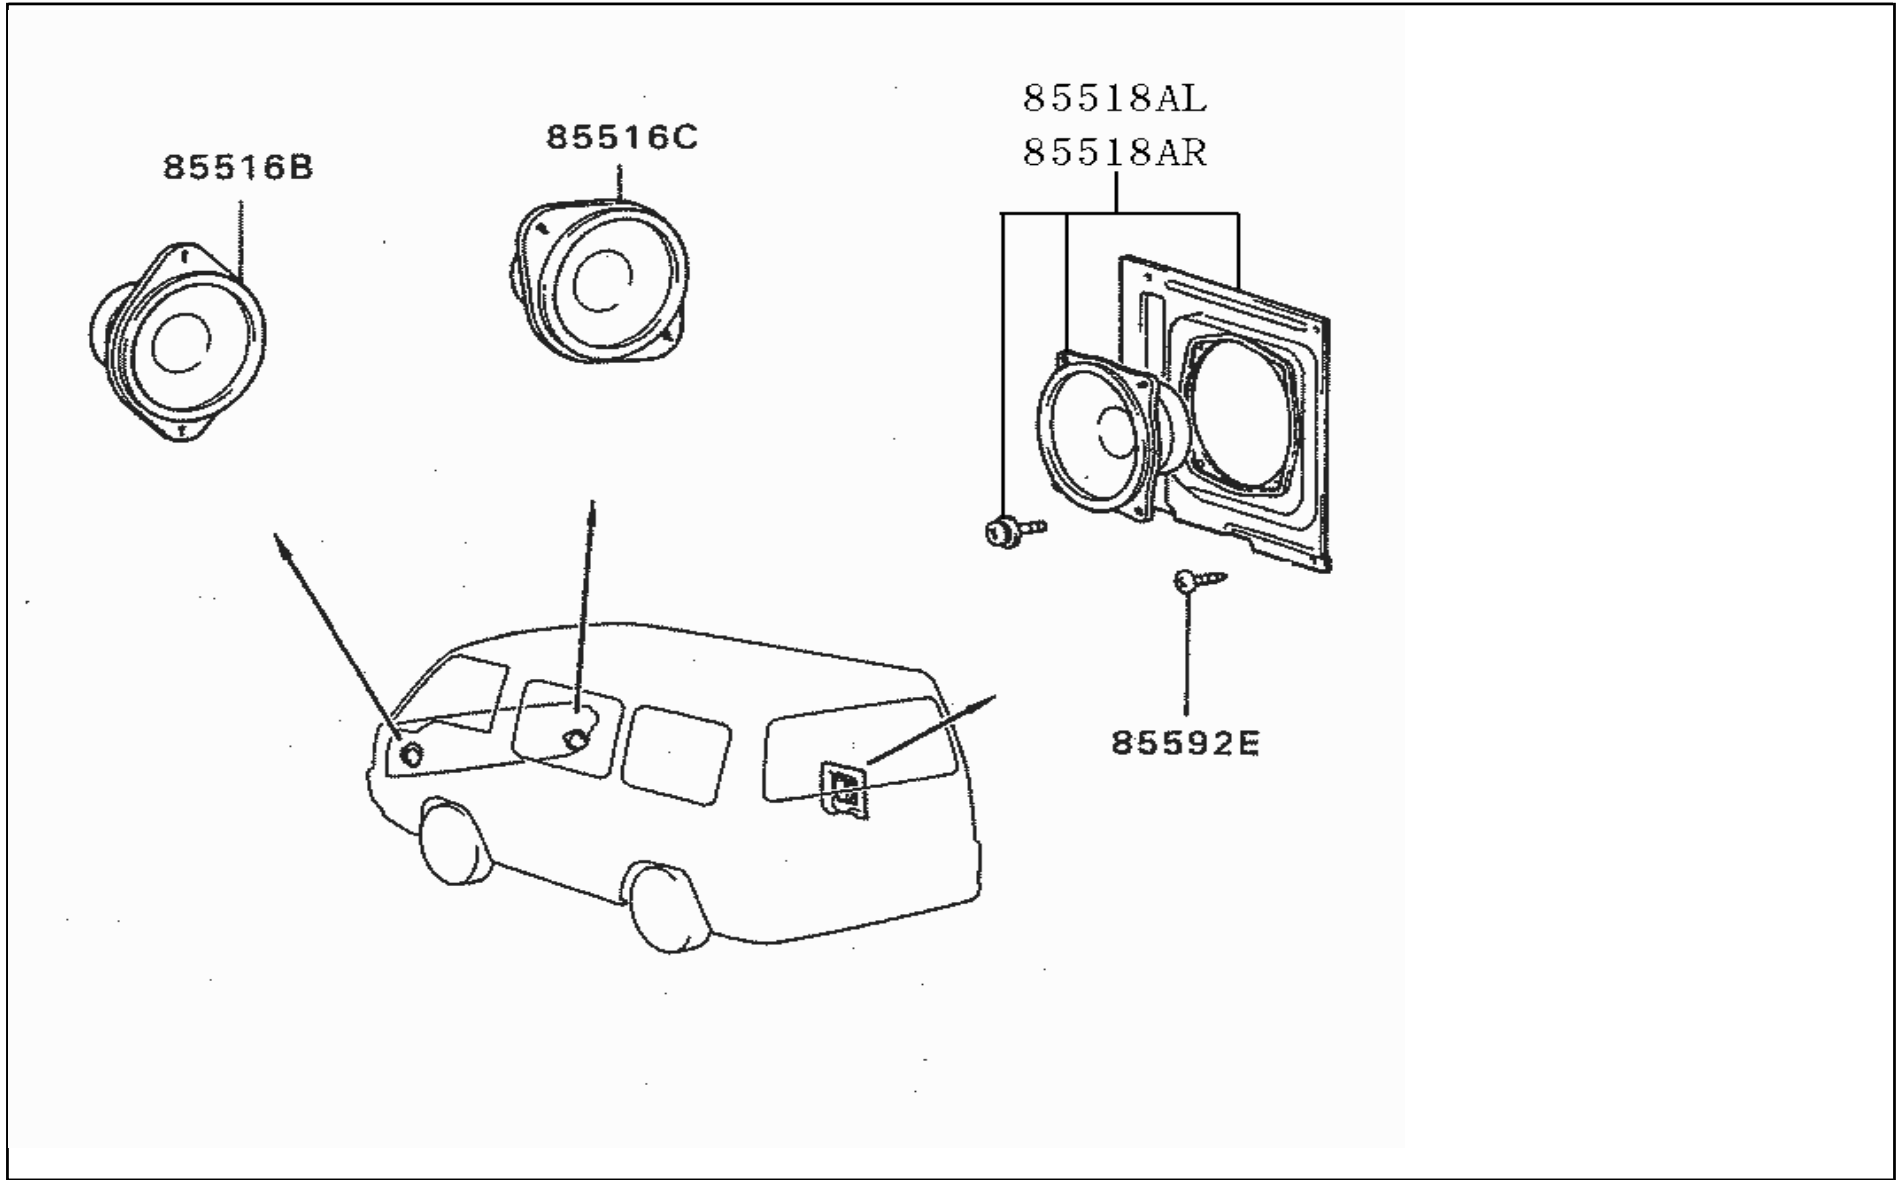

DE

54 530 SPEAKER