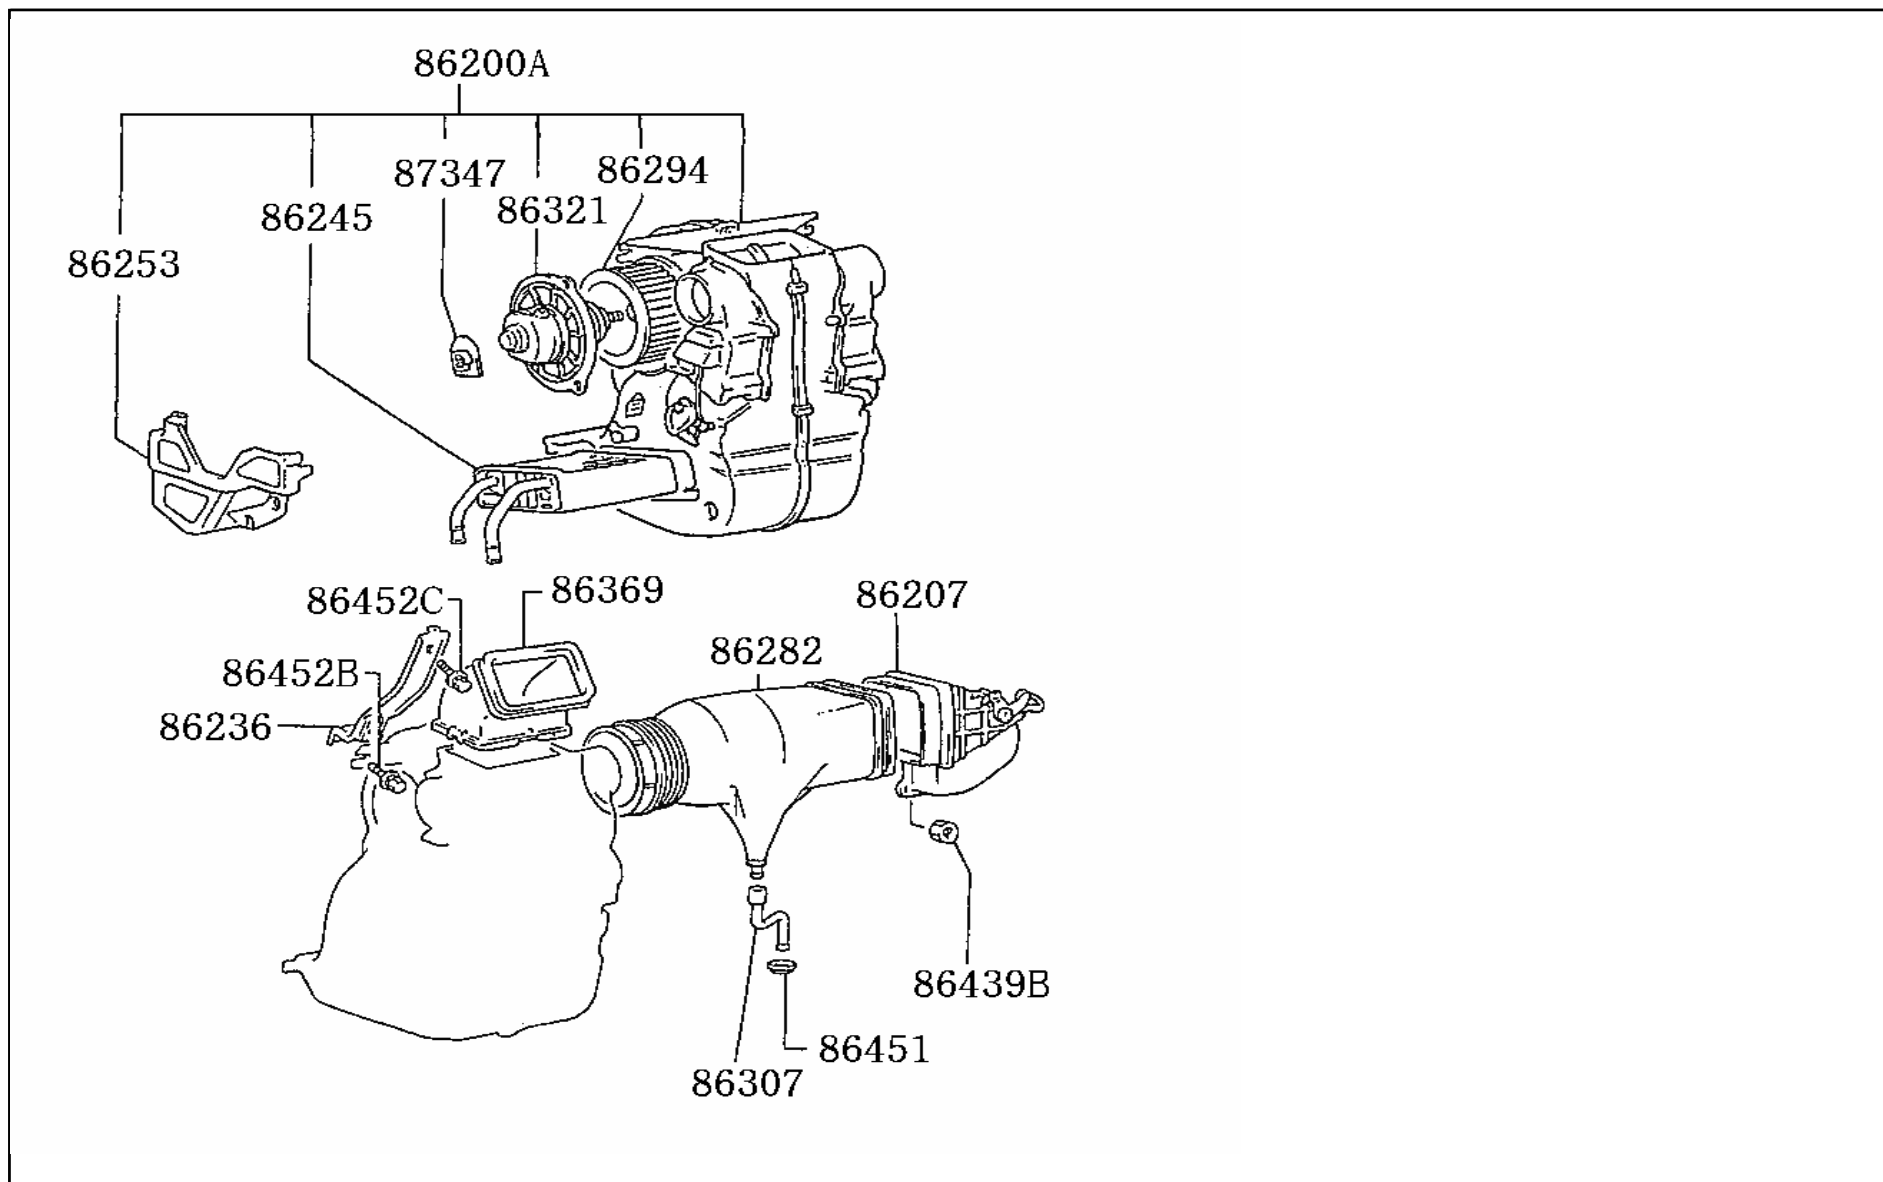

DE

55 010 HEATER UNIT & PIPING