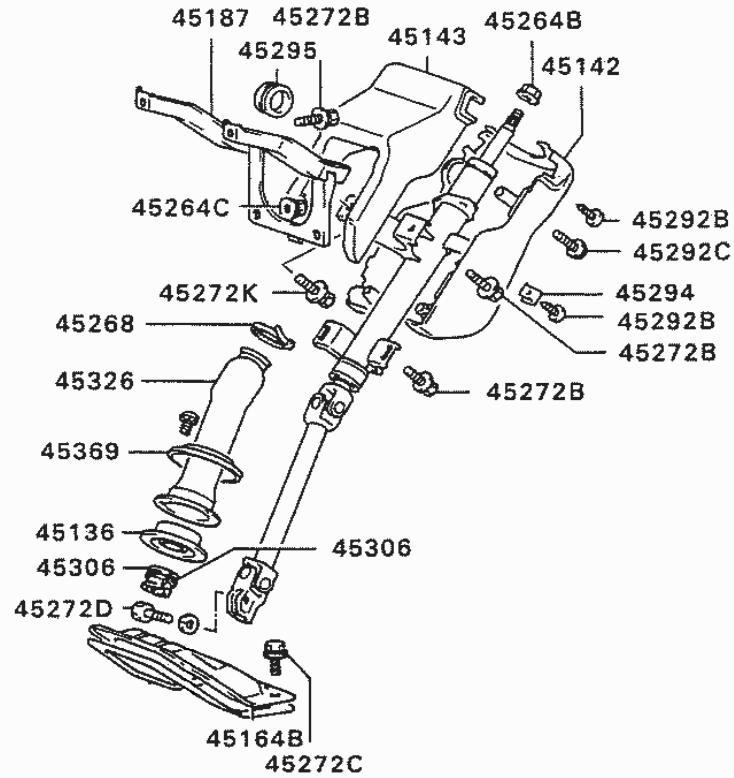

DE

37 020 STEERING & COVER