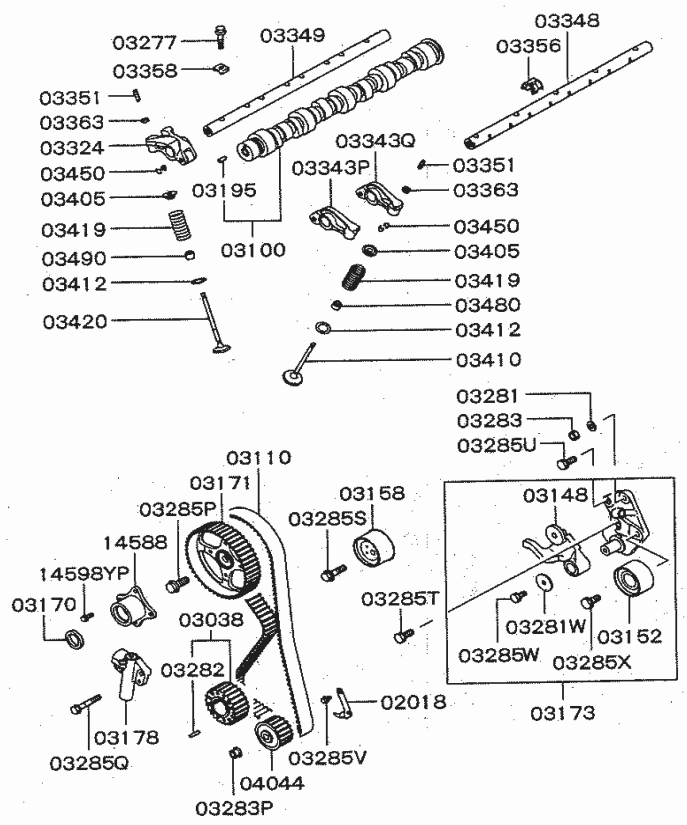

DE

11 230 CAMSHAFT & VALVE