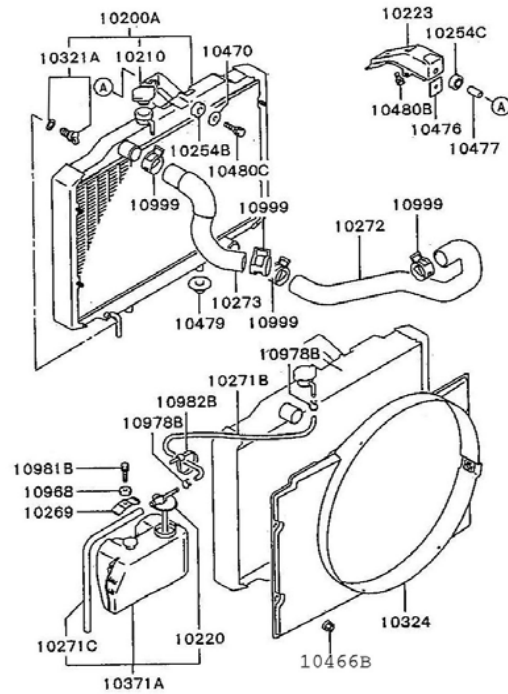

DE

14 010 RADIATOR, HOSE & CONDENSER TANK