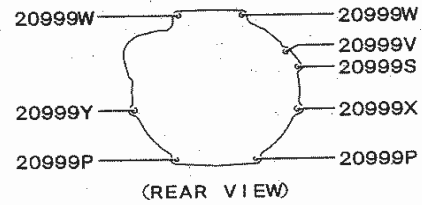

DE

22 110 M/T CASE