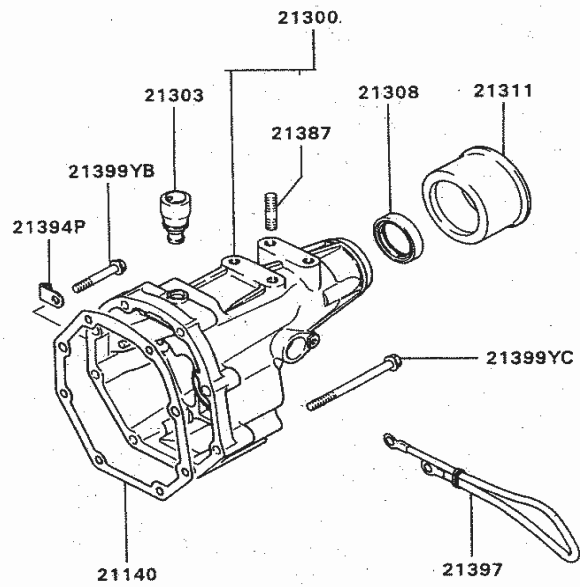

DE

22 110 M/T CASE