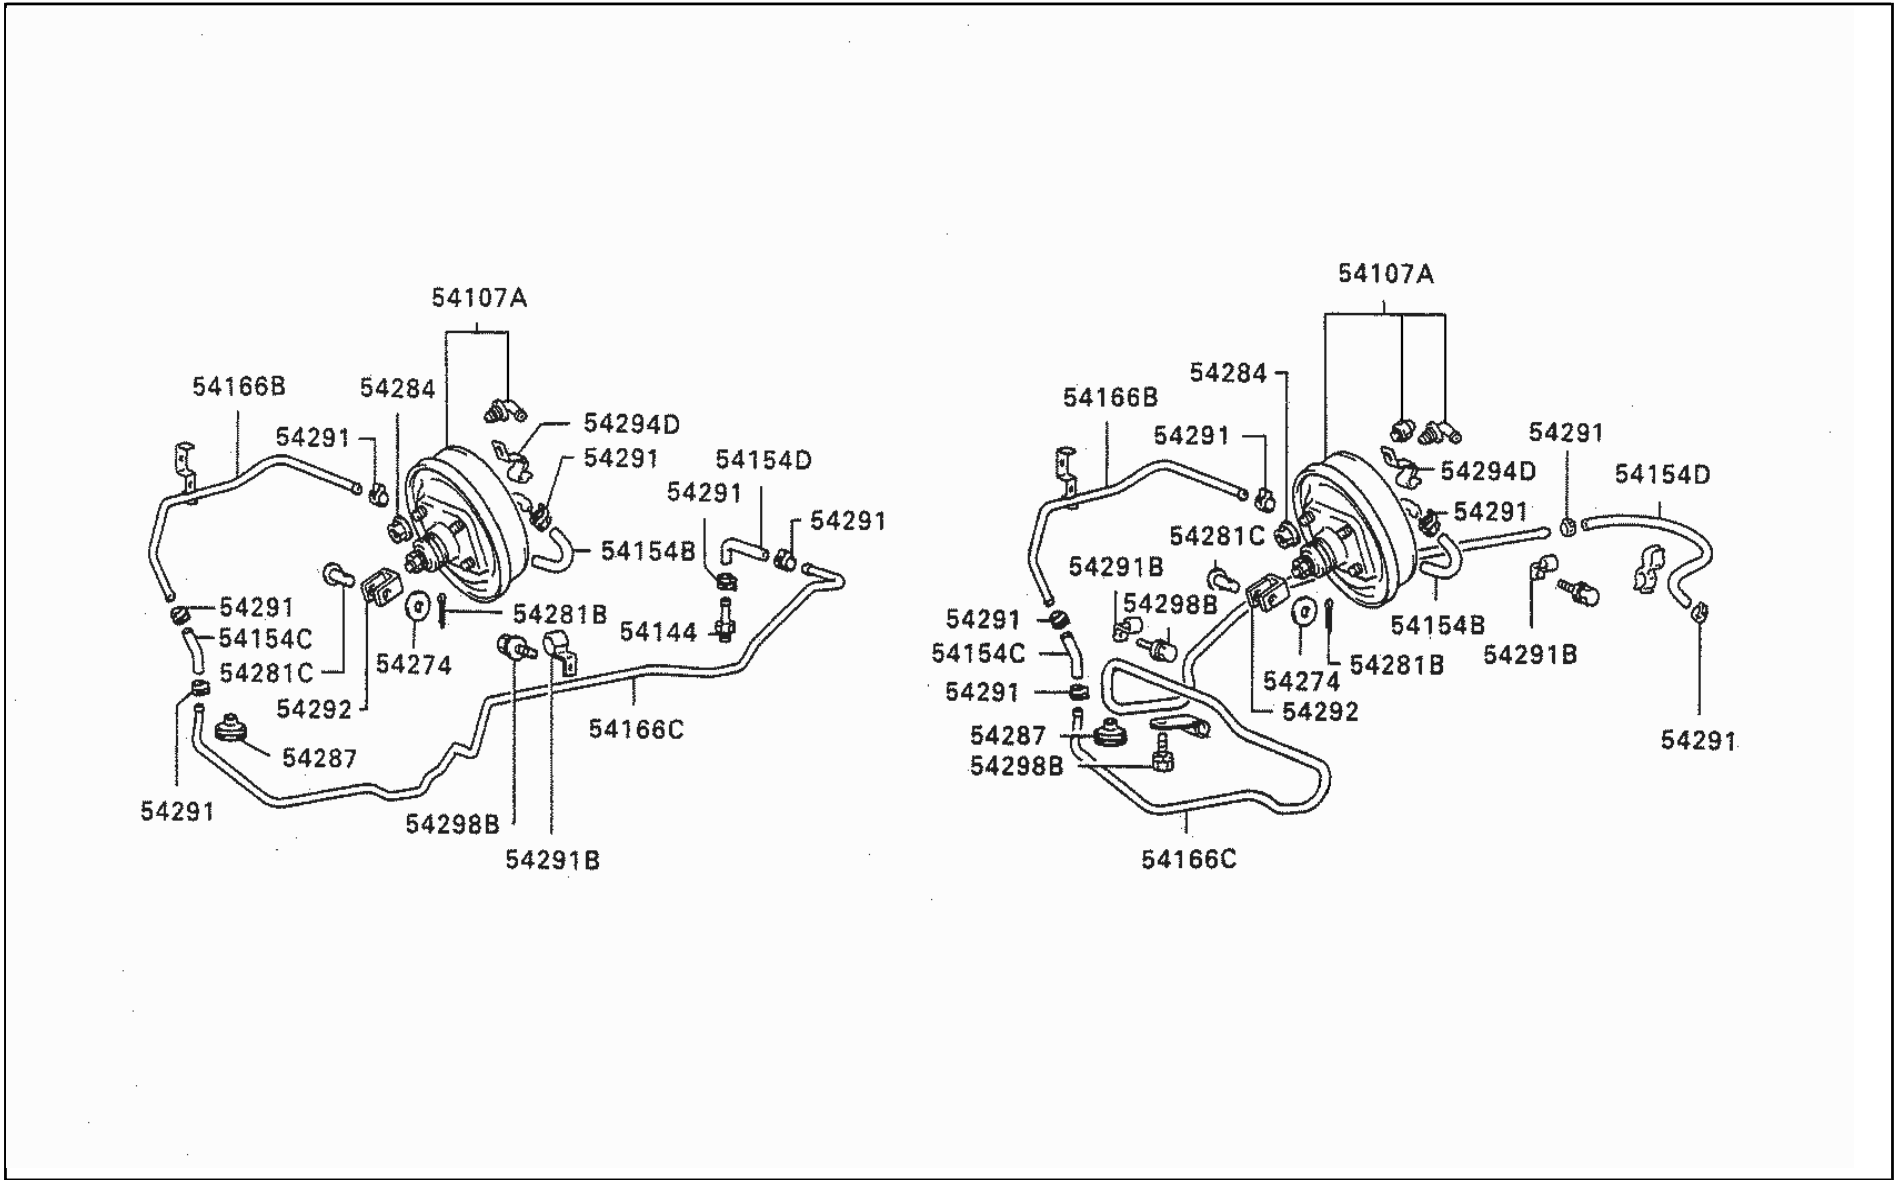

DE

35 230 POWER BRAKE BOOSTER