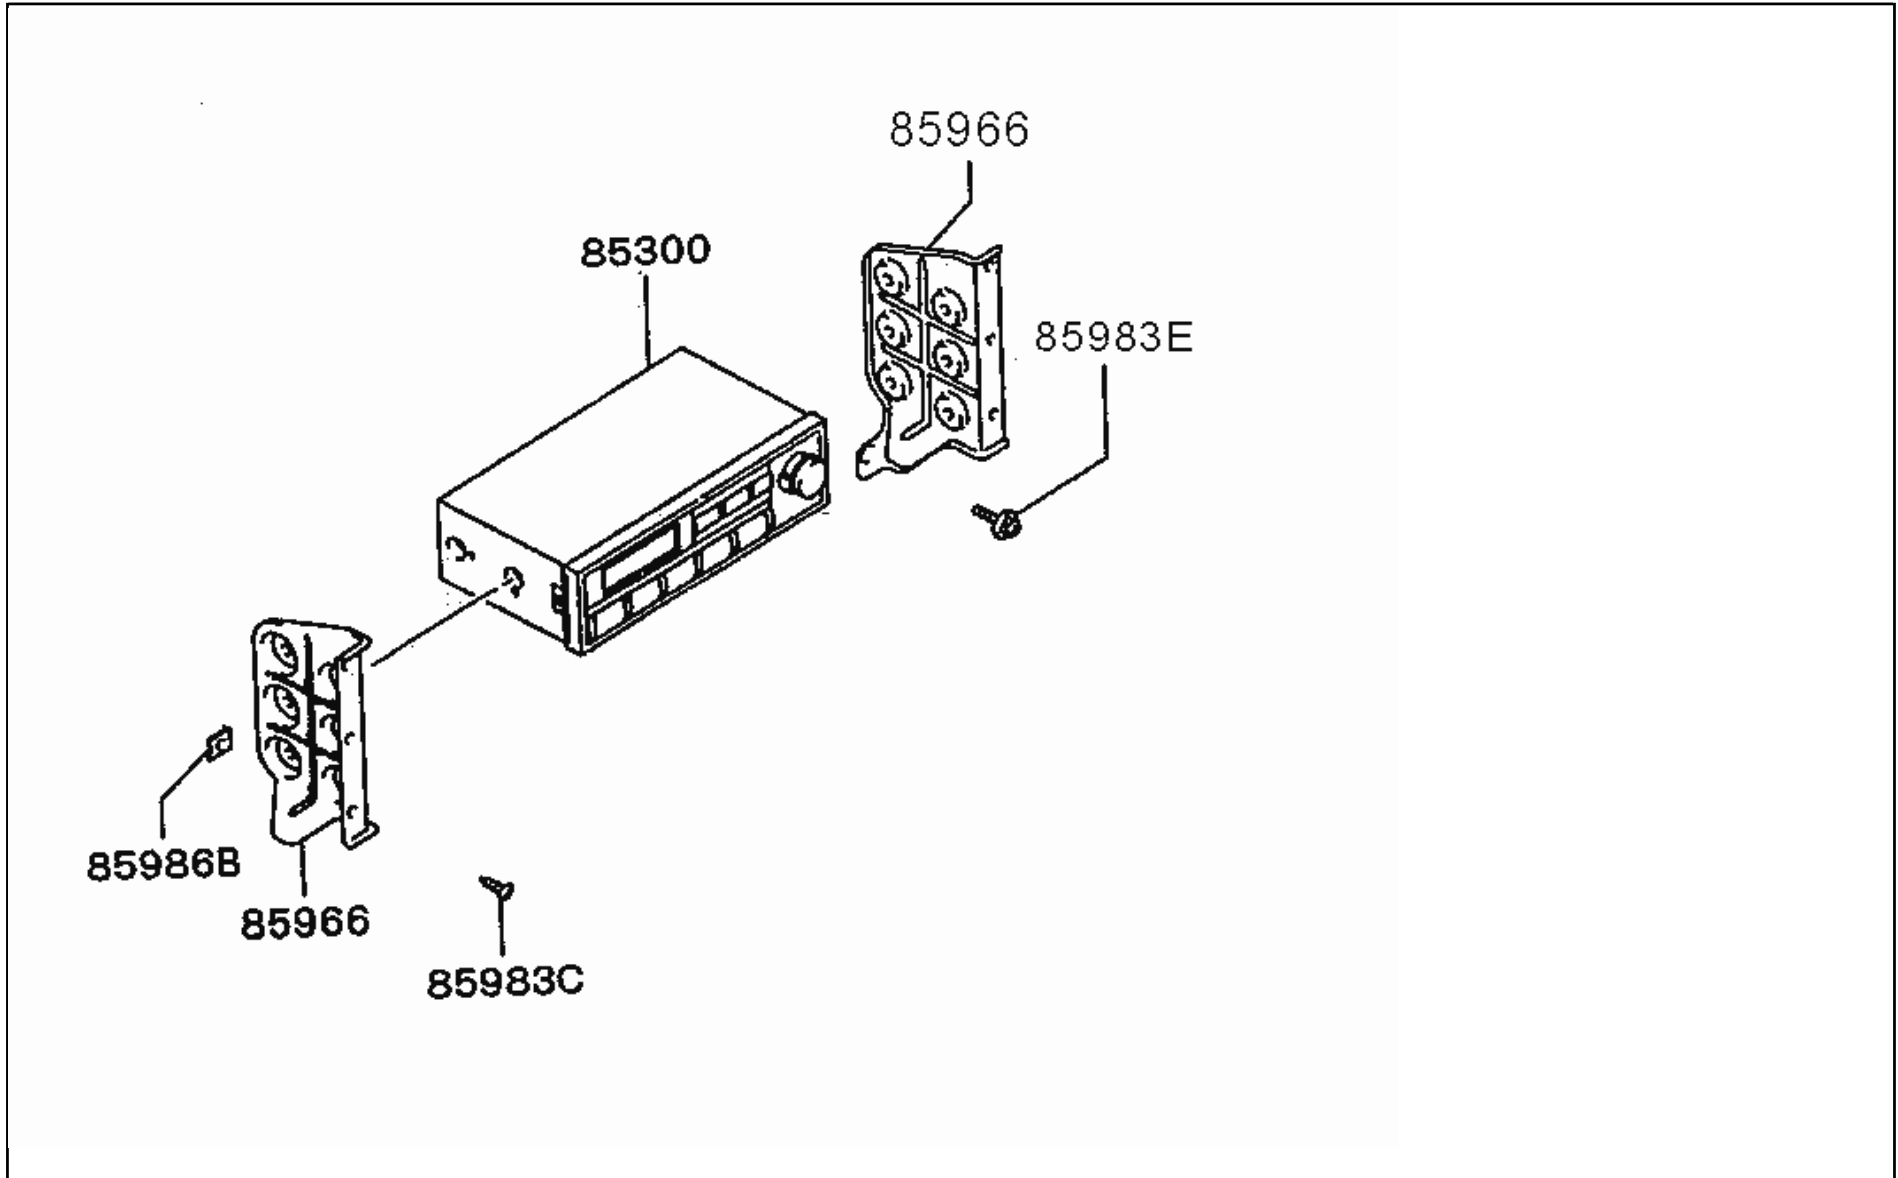

DE

54 510 RADIO & AUDIO ACCESSORIES