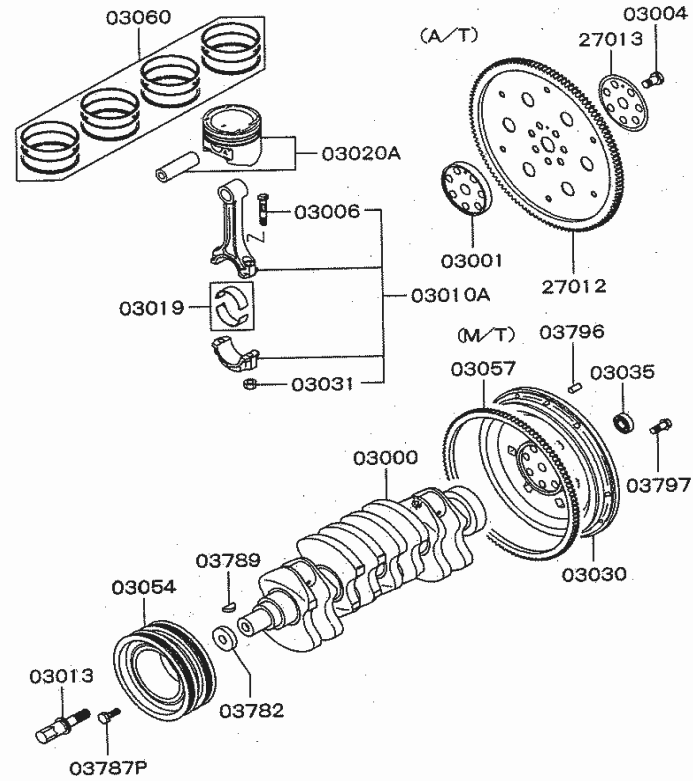

DE

11 210 PISTON, CONNROD & CRANKSHAFT