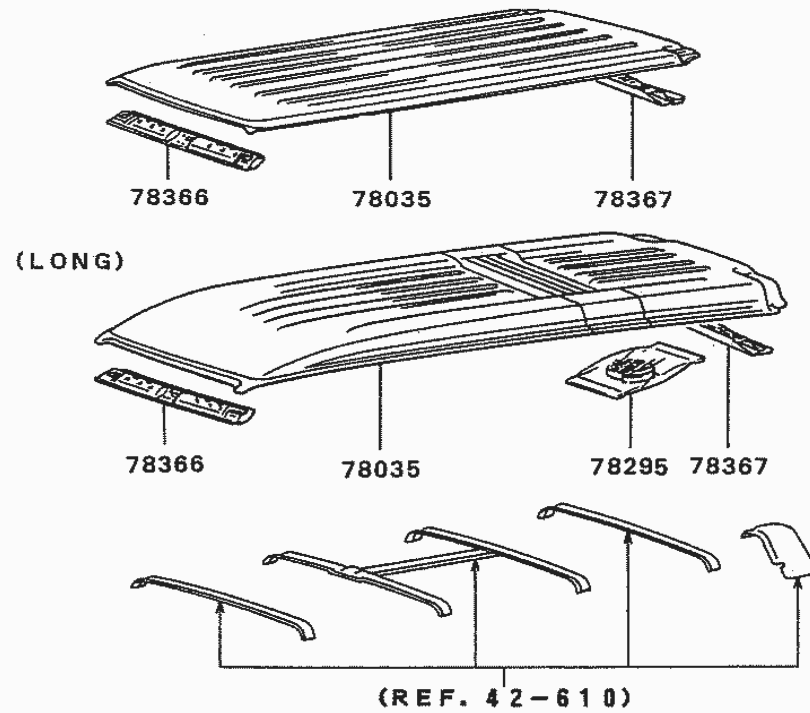

DE

42 250 ROOF & LID