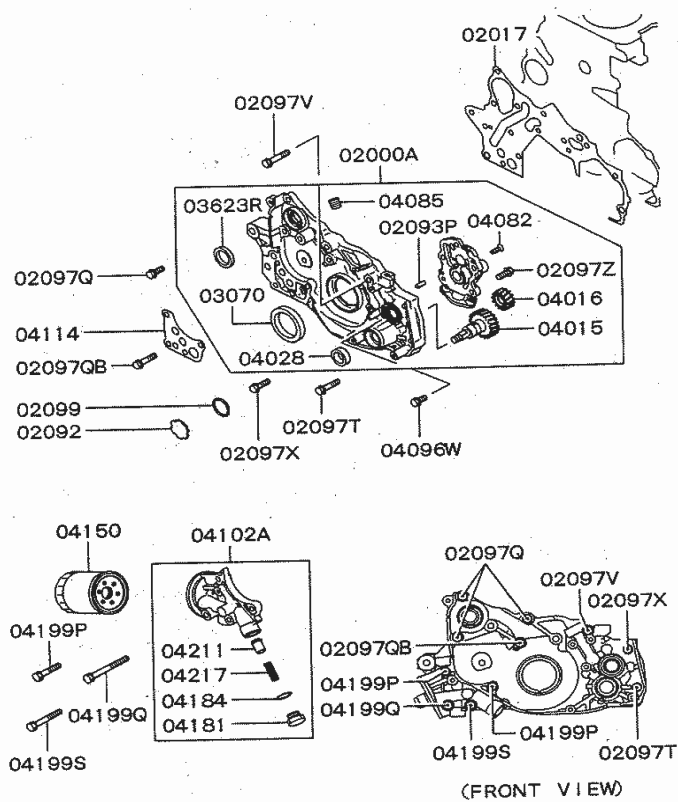

DE

12 110 OIL PUMP & OIL FILTER