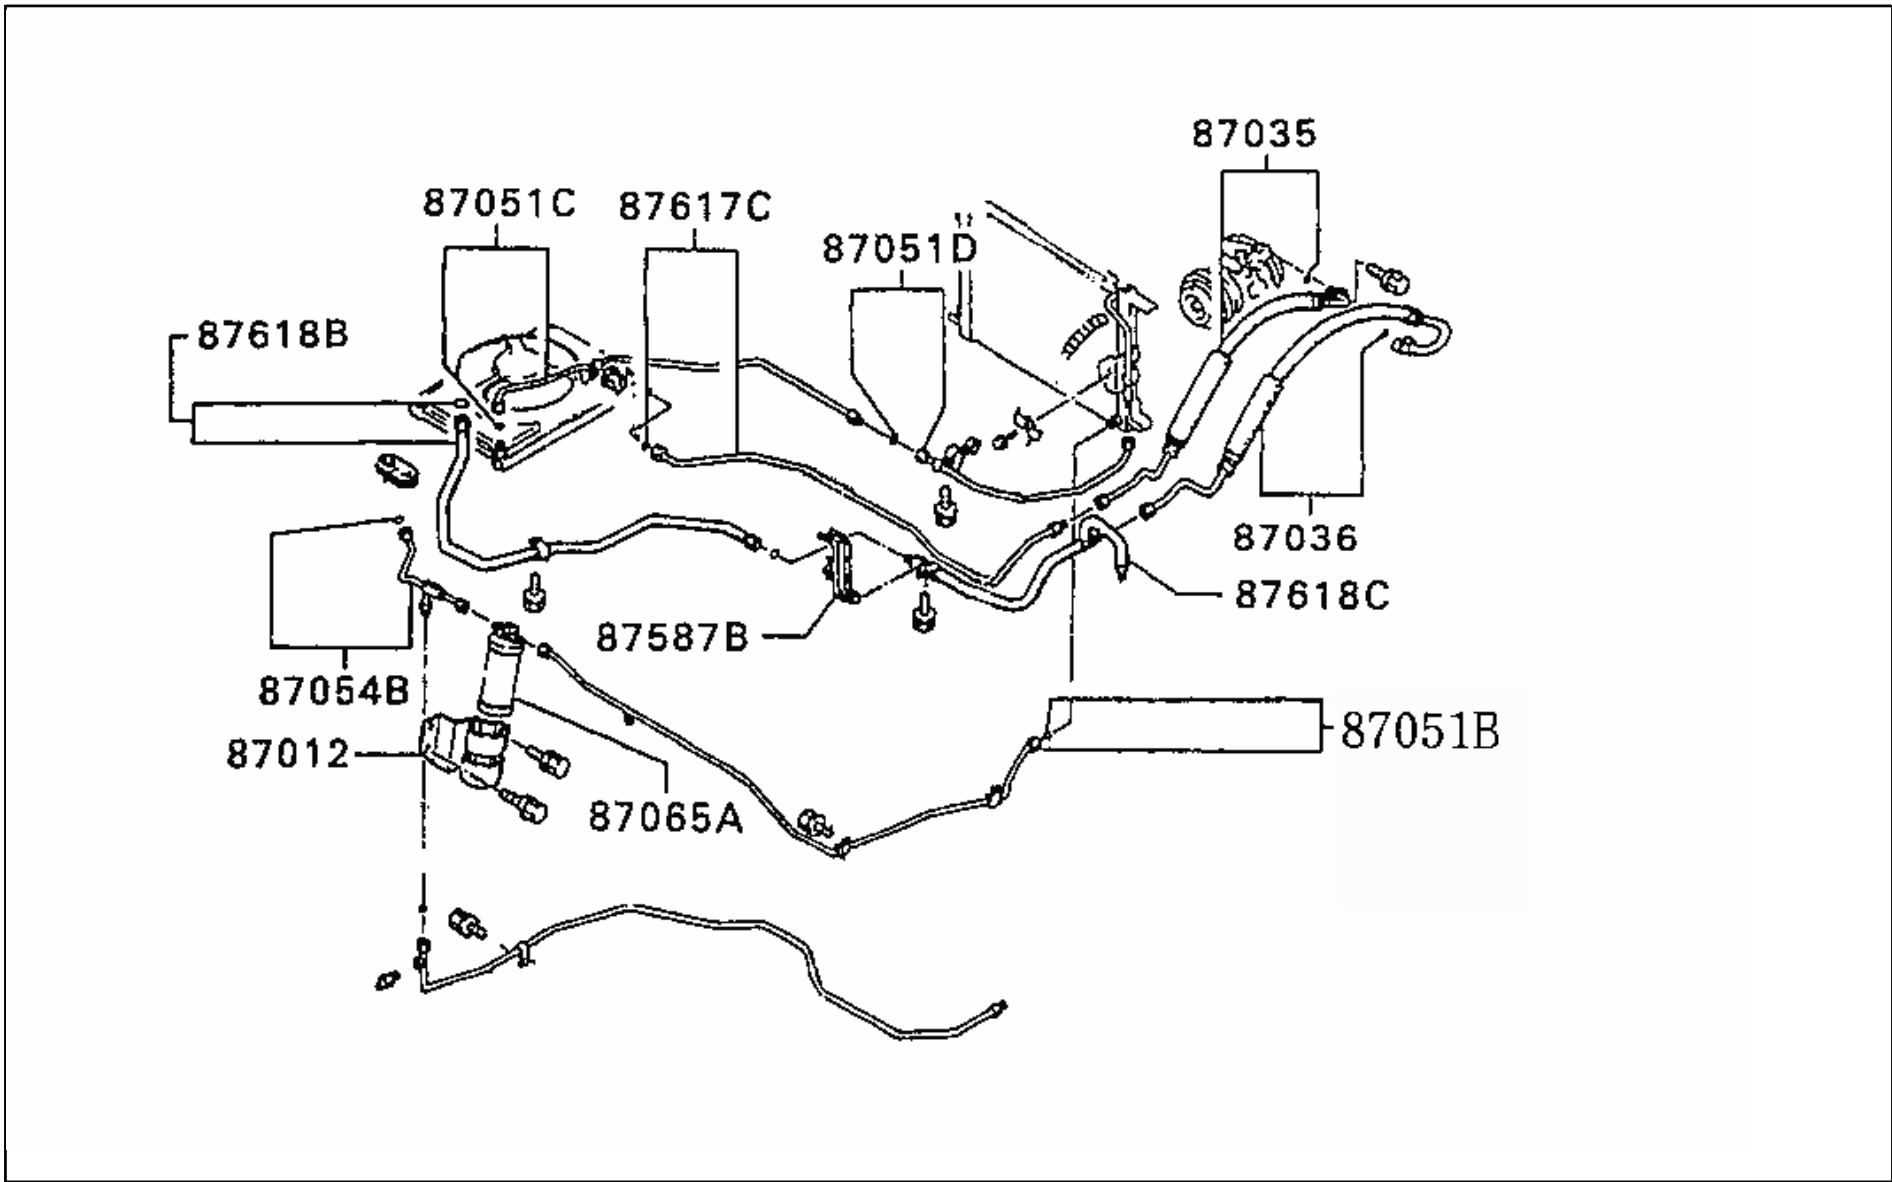

DE

55 430 A/C CONDENSER, PIPING