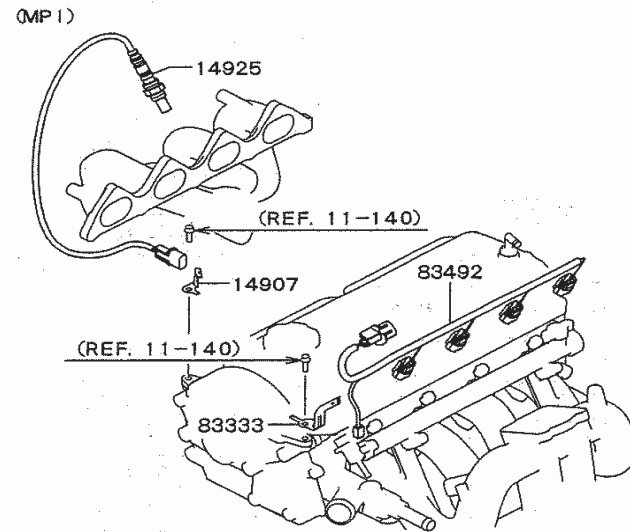

DE

16 410 ELECTRICAL CONTROL