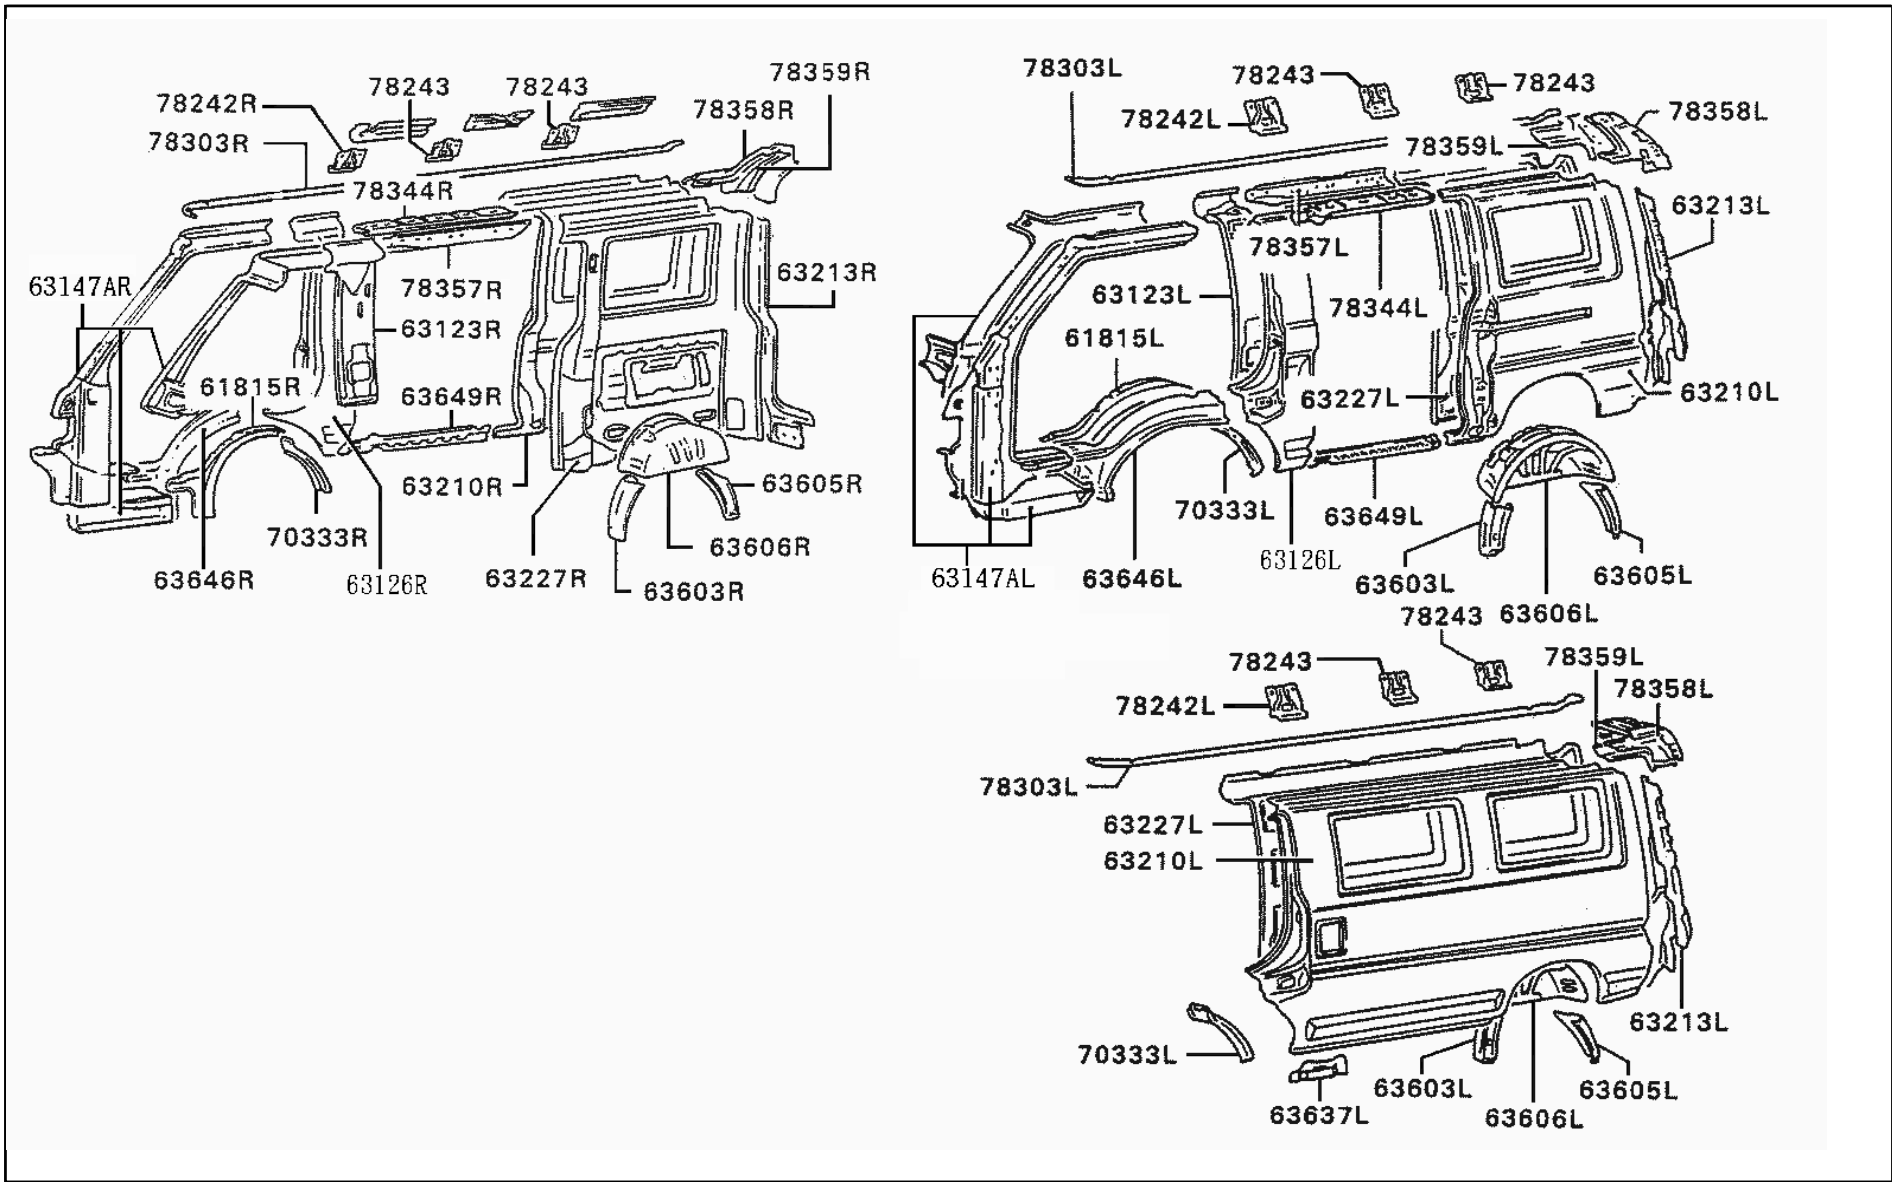

DE

42 310 SIDE STRUCTURE