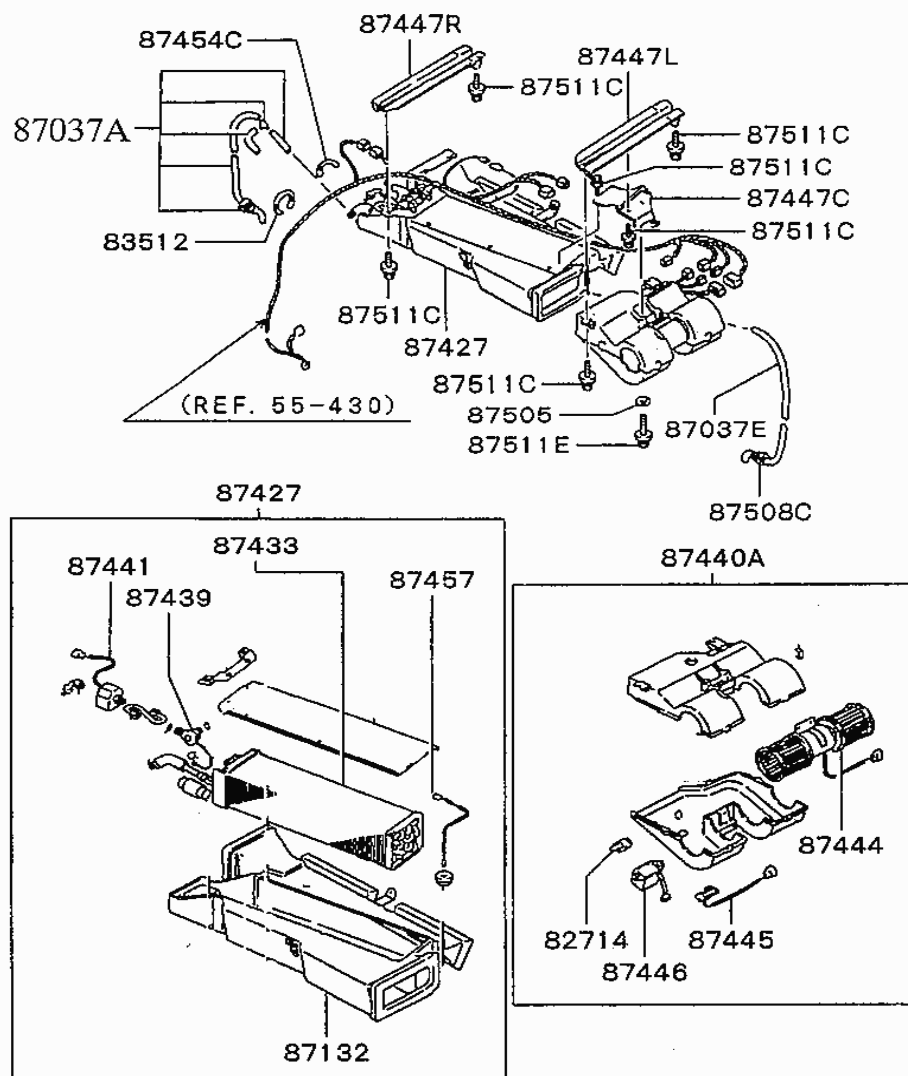

DE

55 510 RR A/C UNIT, DUCT