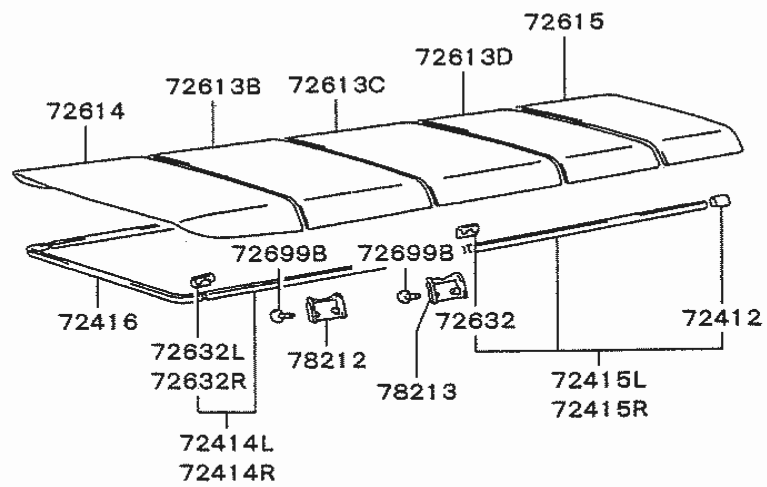

DE

52 220 HEADLINING