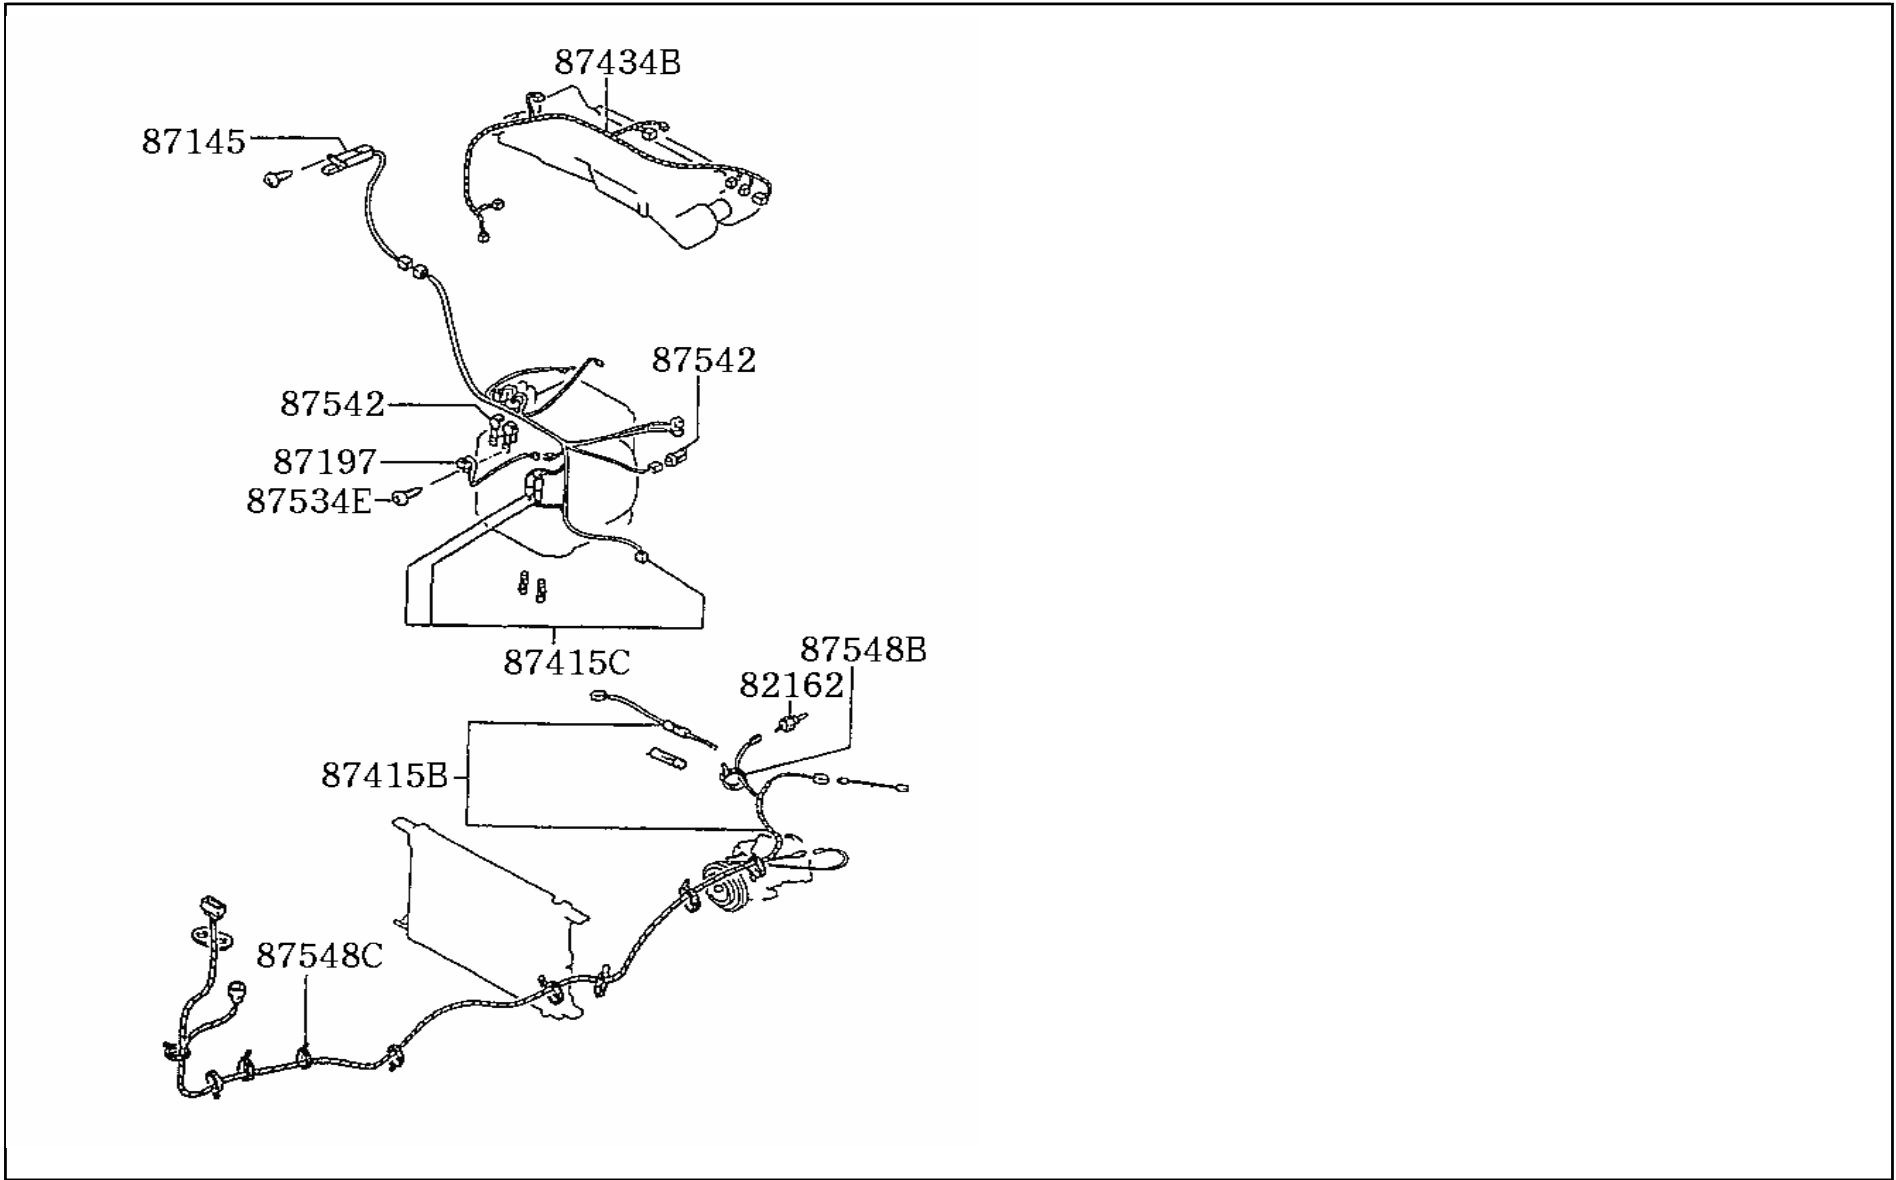

DE

55 430 A/C CONDENSER, PIPING