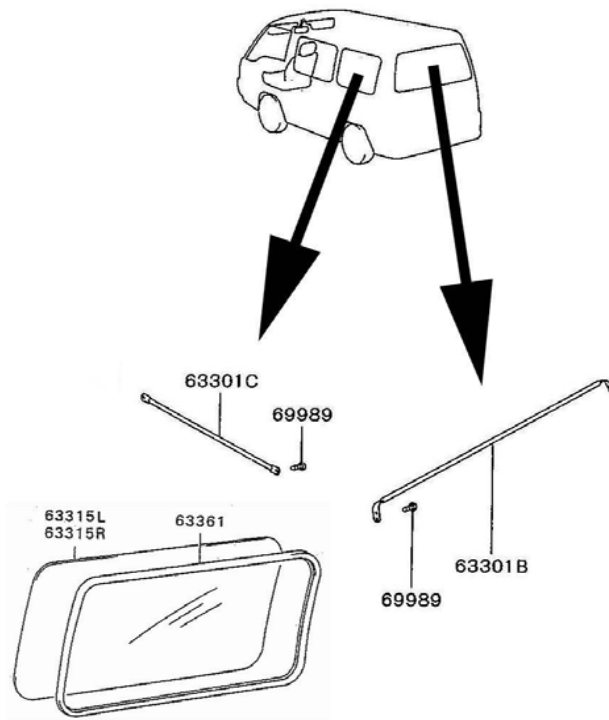

DE

42 330 QTY WINDOW GLASS & MOULDING