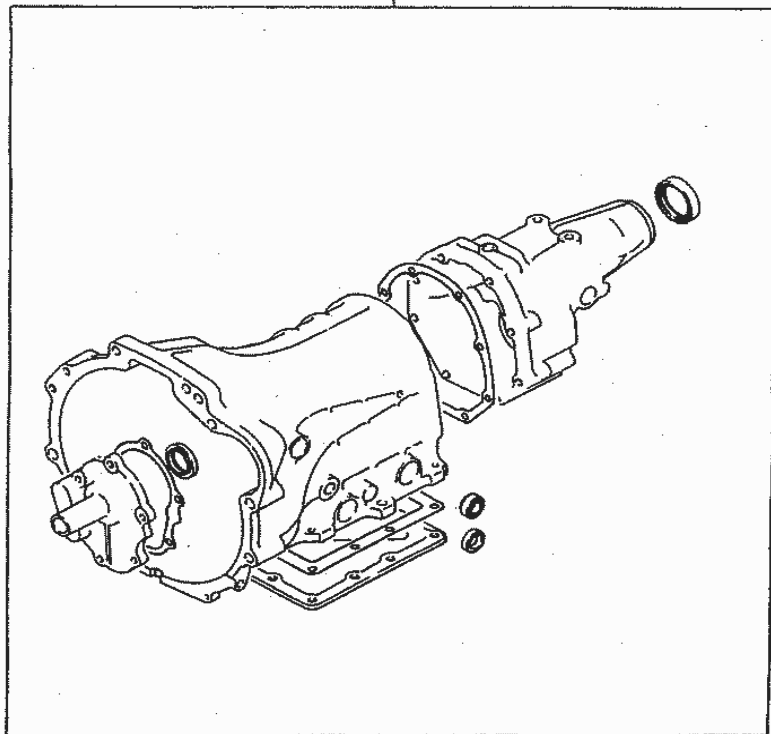

DE

22 080 M/T GASKET KIT

21070