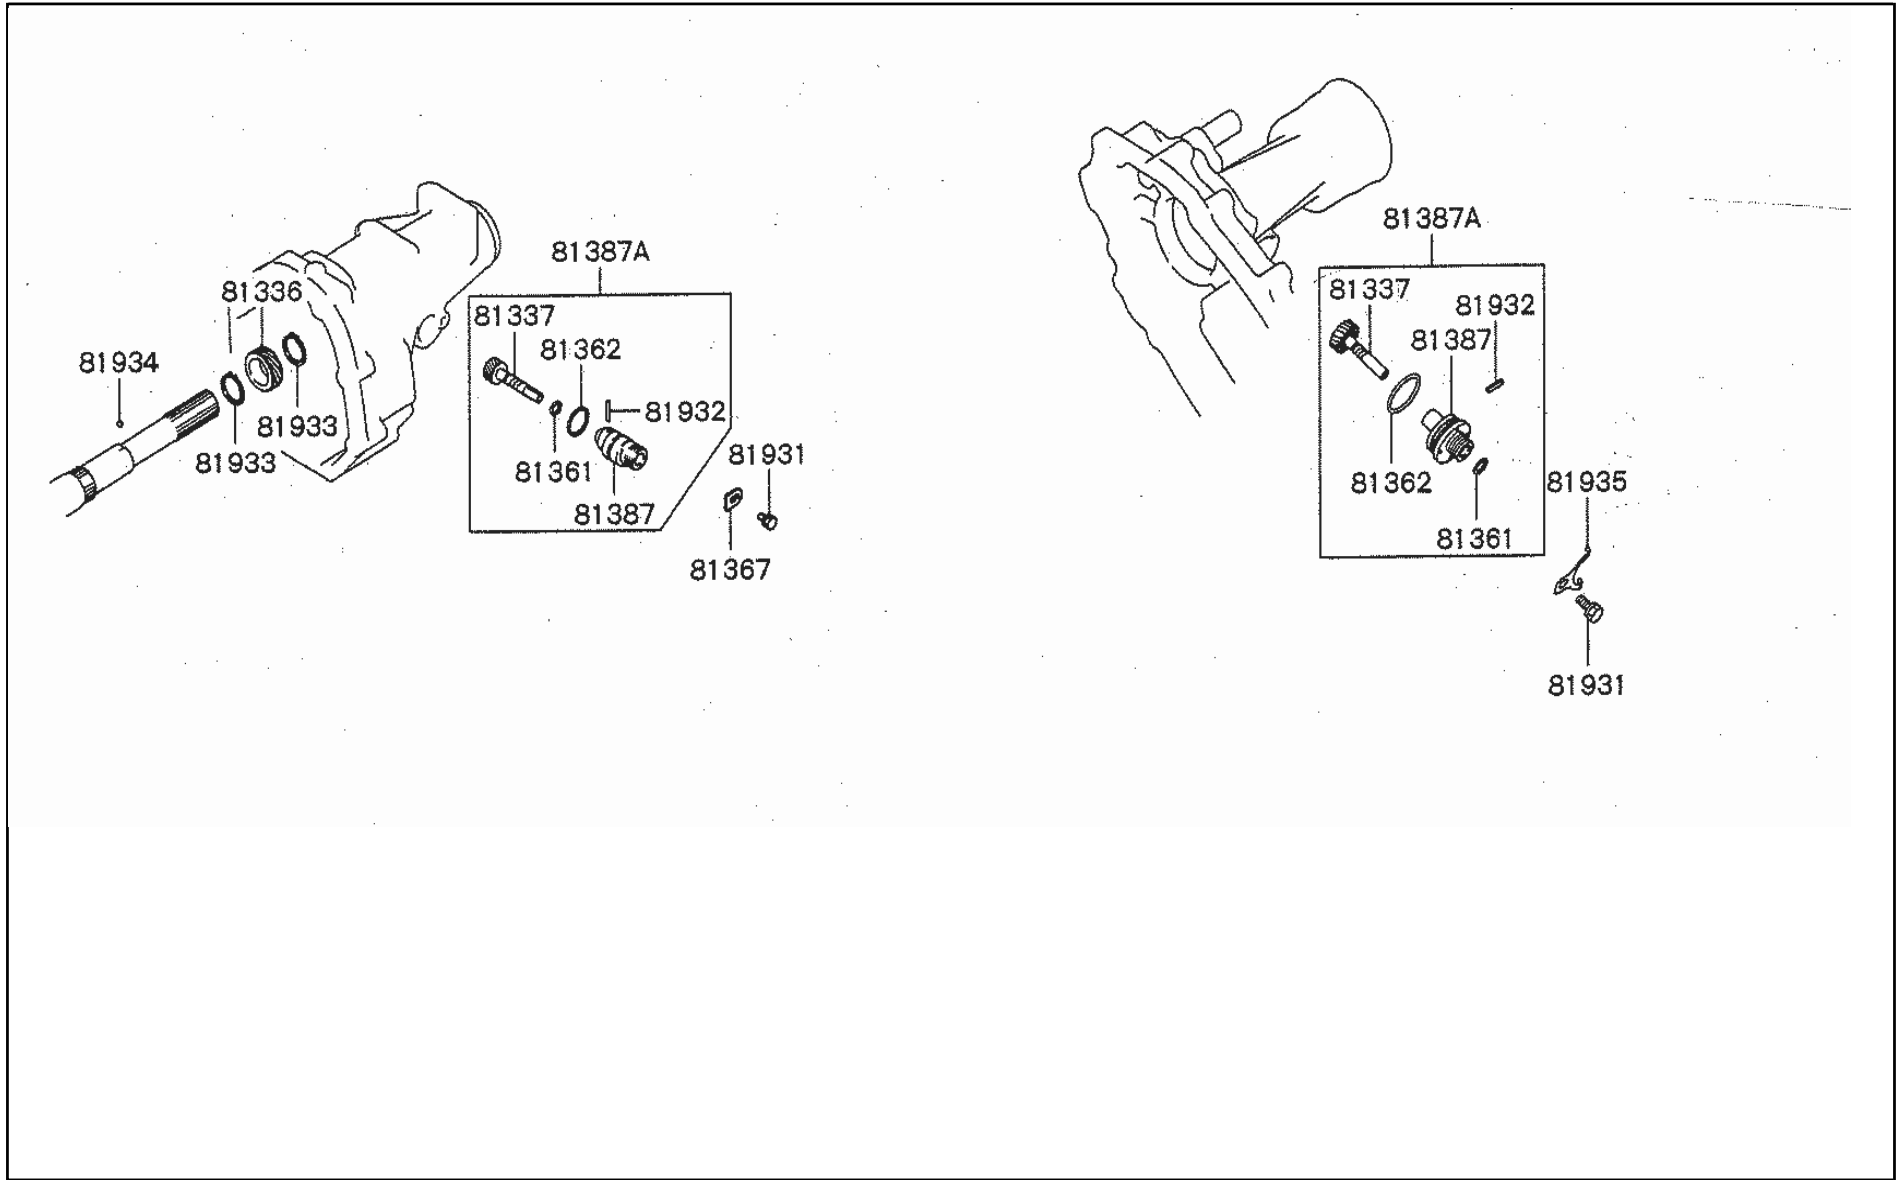

DE

22 110 M/T CASE