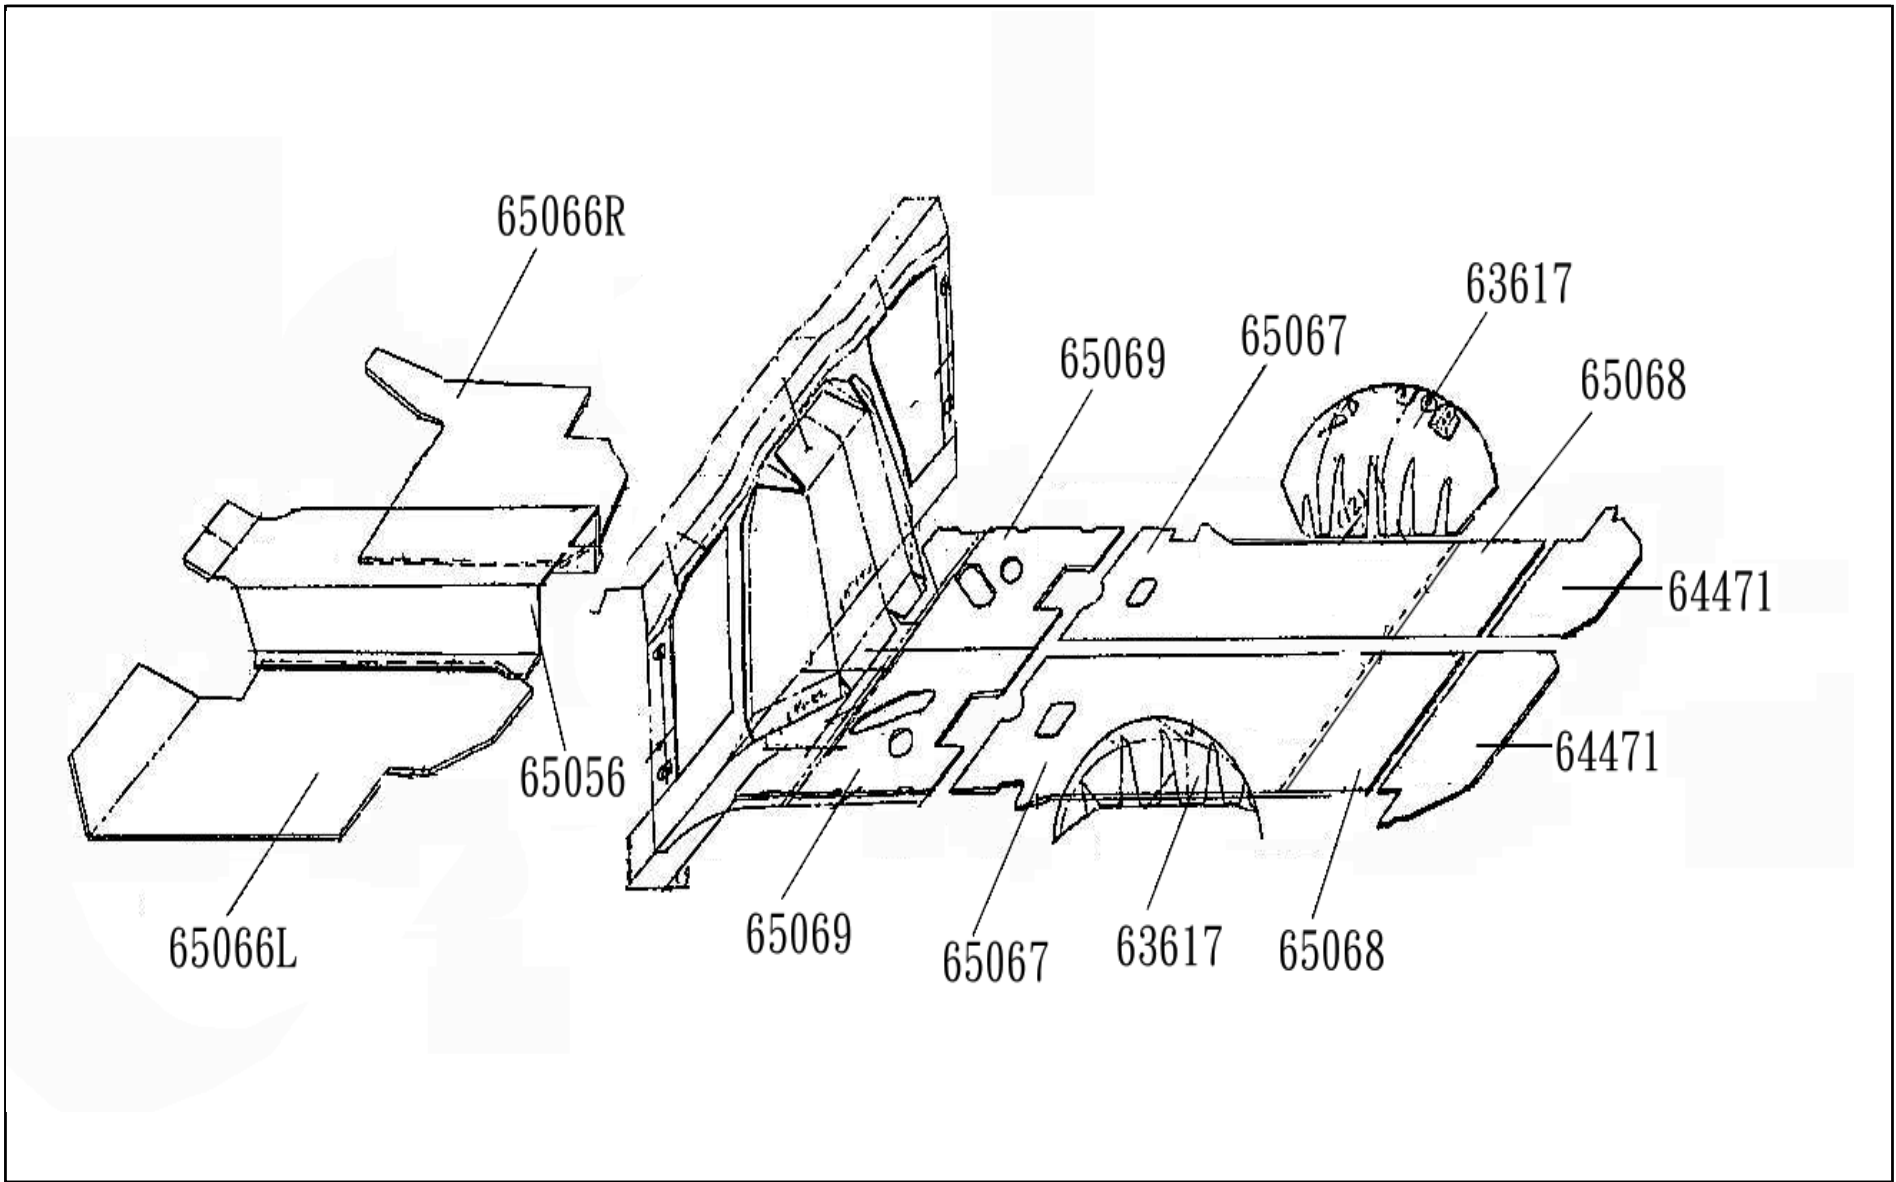

DE

52 330 SILENCER