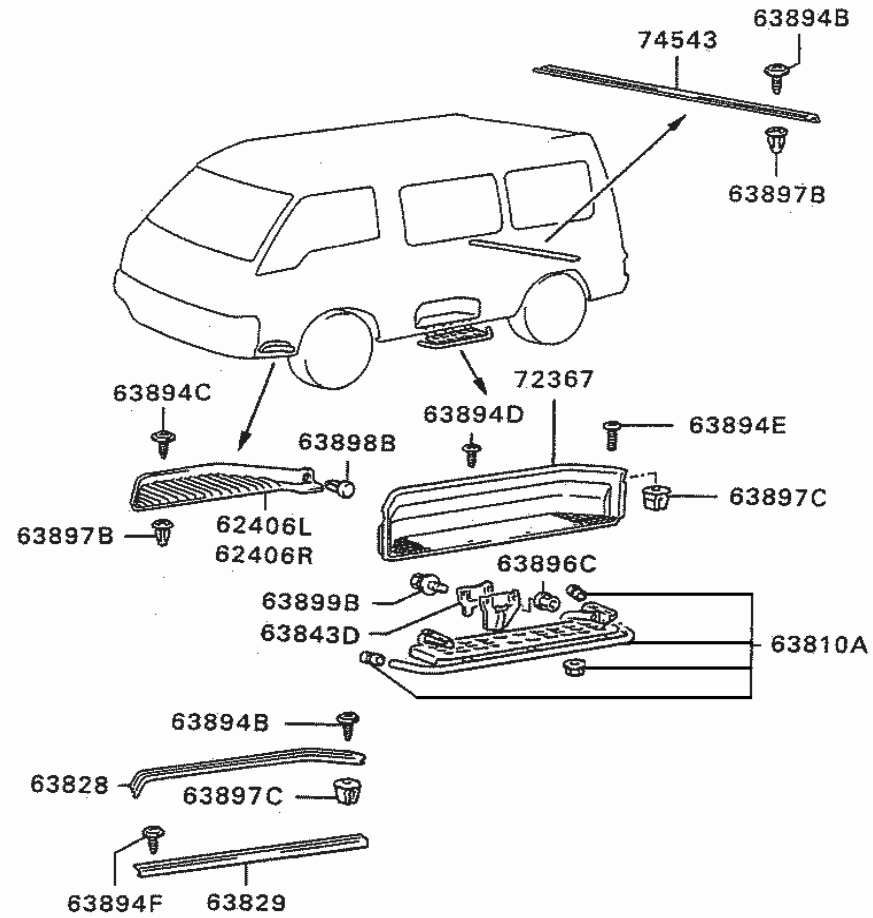

DE

51 230 STEP PLATE