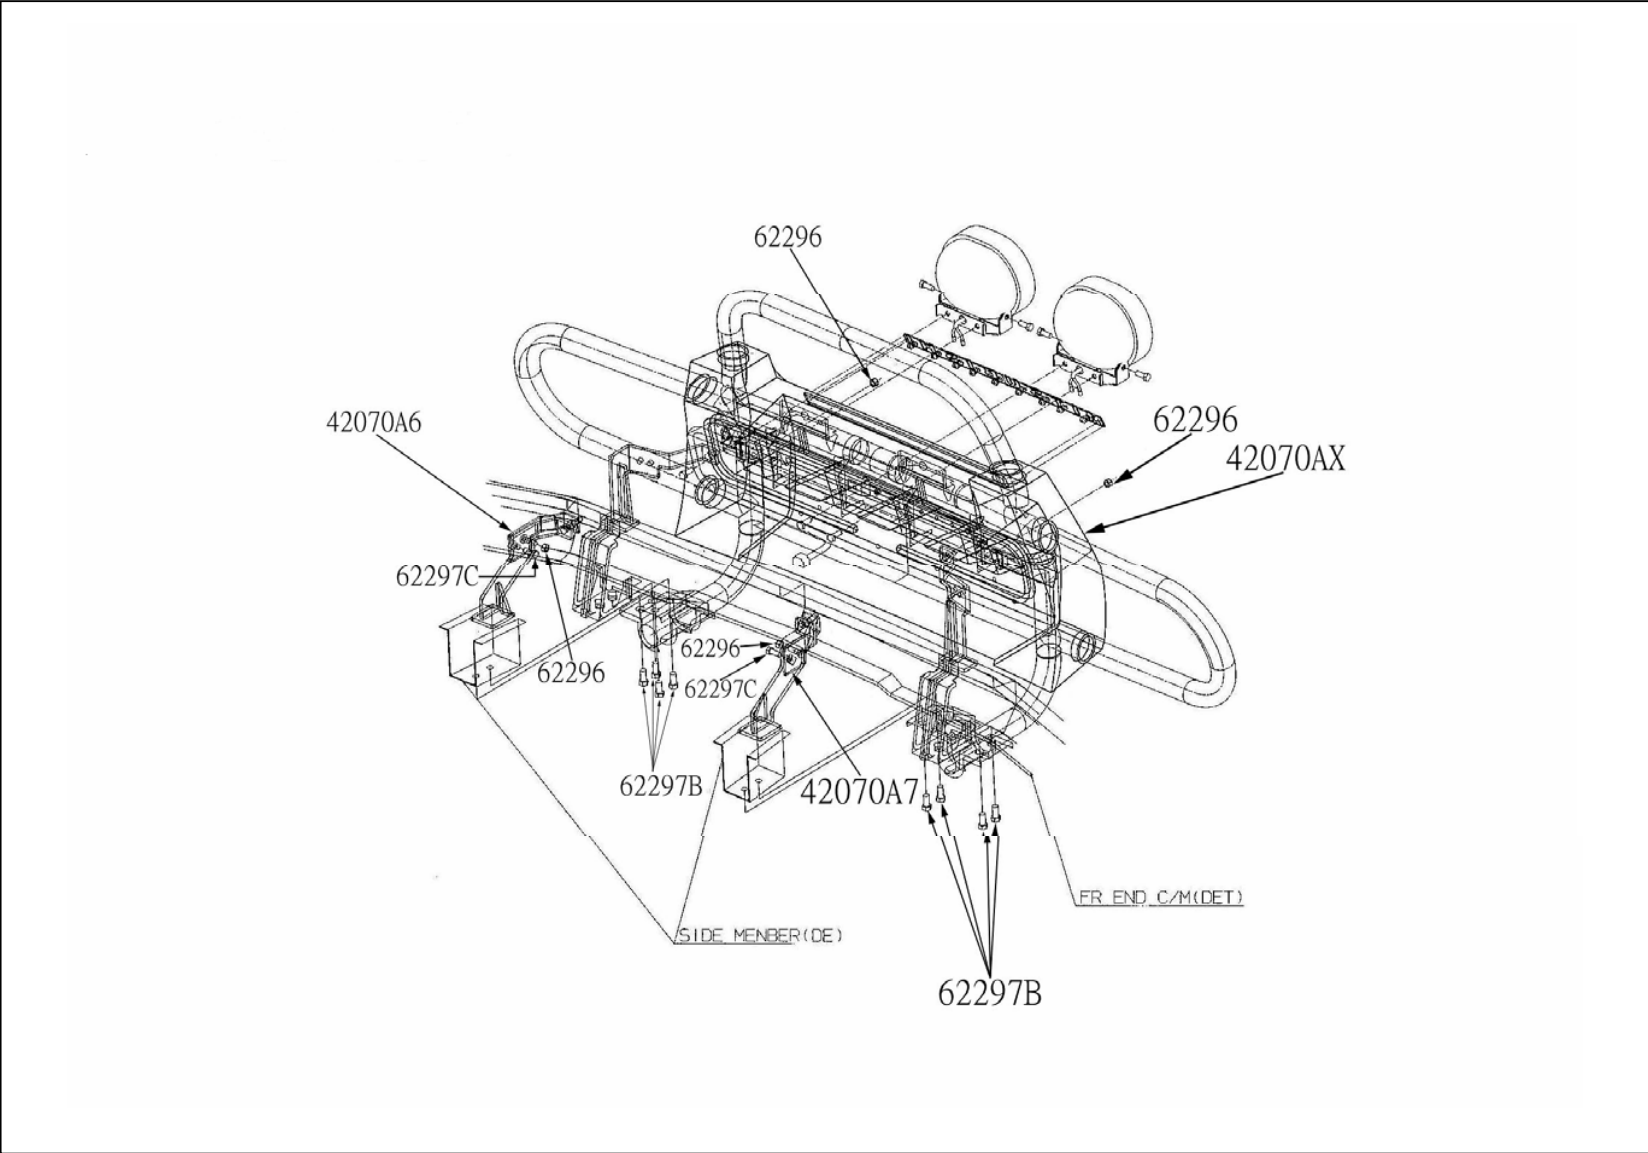

DE

42 070 GRILLE GUARD