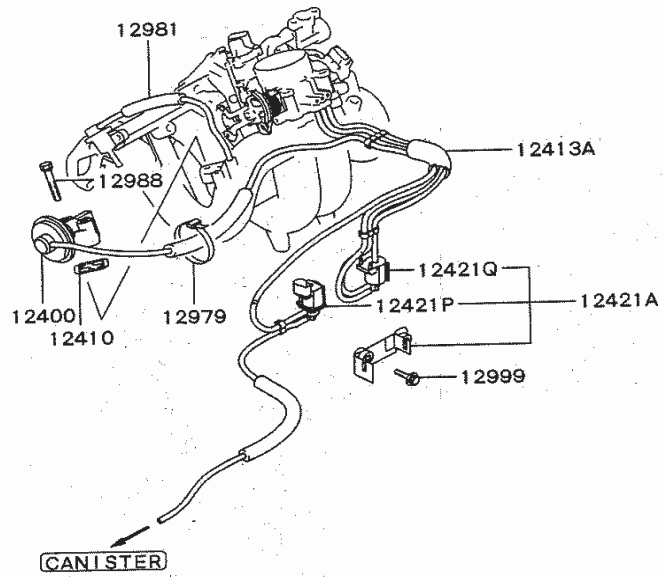

DE

15 710 EMISSION CONTROL

DE

15 710 EMISSION CONTROL

PNC	PARTNO	PART NAME	KD	QTY	MODEL NO	FROM	TO	RP	REMARK
12400	MD155224	VALVE,EGR	K	1	25K29	2003/04/17	9999/12/30		
12410	MD088604	GASKET,EGR VALVE	D	1	25K29	2003/04/17	9999/12/30		
12413A	2036A129	HOSE ASSY,EMISSION CONTROL VACUUM	D	1	25K29	2003/04/17	9999/12/30		
12421A	1635A003	VALVE ASSY,EMISSION CONTROL SOLENOID	K	1	25K29	2003/04/17	9999/12/30		
12979	MB249339	BAND,EMISSION CONTROL EQUIP	D	1	25K29	2003/04/17	9999/12/30		
12981	MS632220	HOSE,EMISSION CONTROL EQUIP	D	1	25K29	2003/04/17	9999/12/30		
12988	MF241263	BOLT,EGR EQUIP	D	2	25K29	2003/04/17	9999/12/30		
12999	MS240144	BOLT,EMISSION SOLENOID VALVE	D	2	25K29	2003/04/17	9999/12/30		