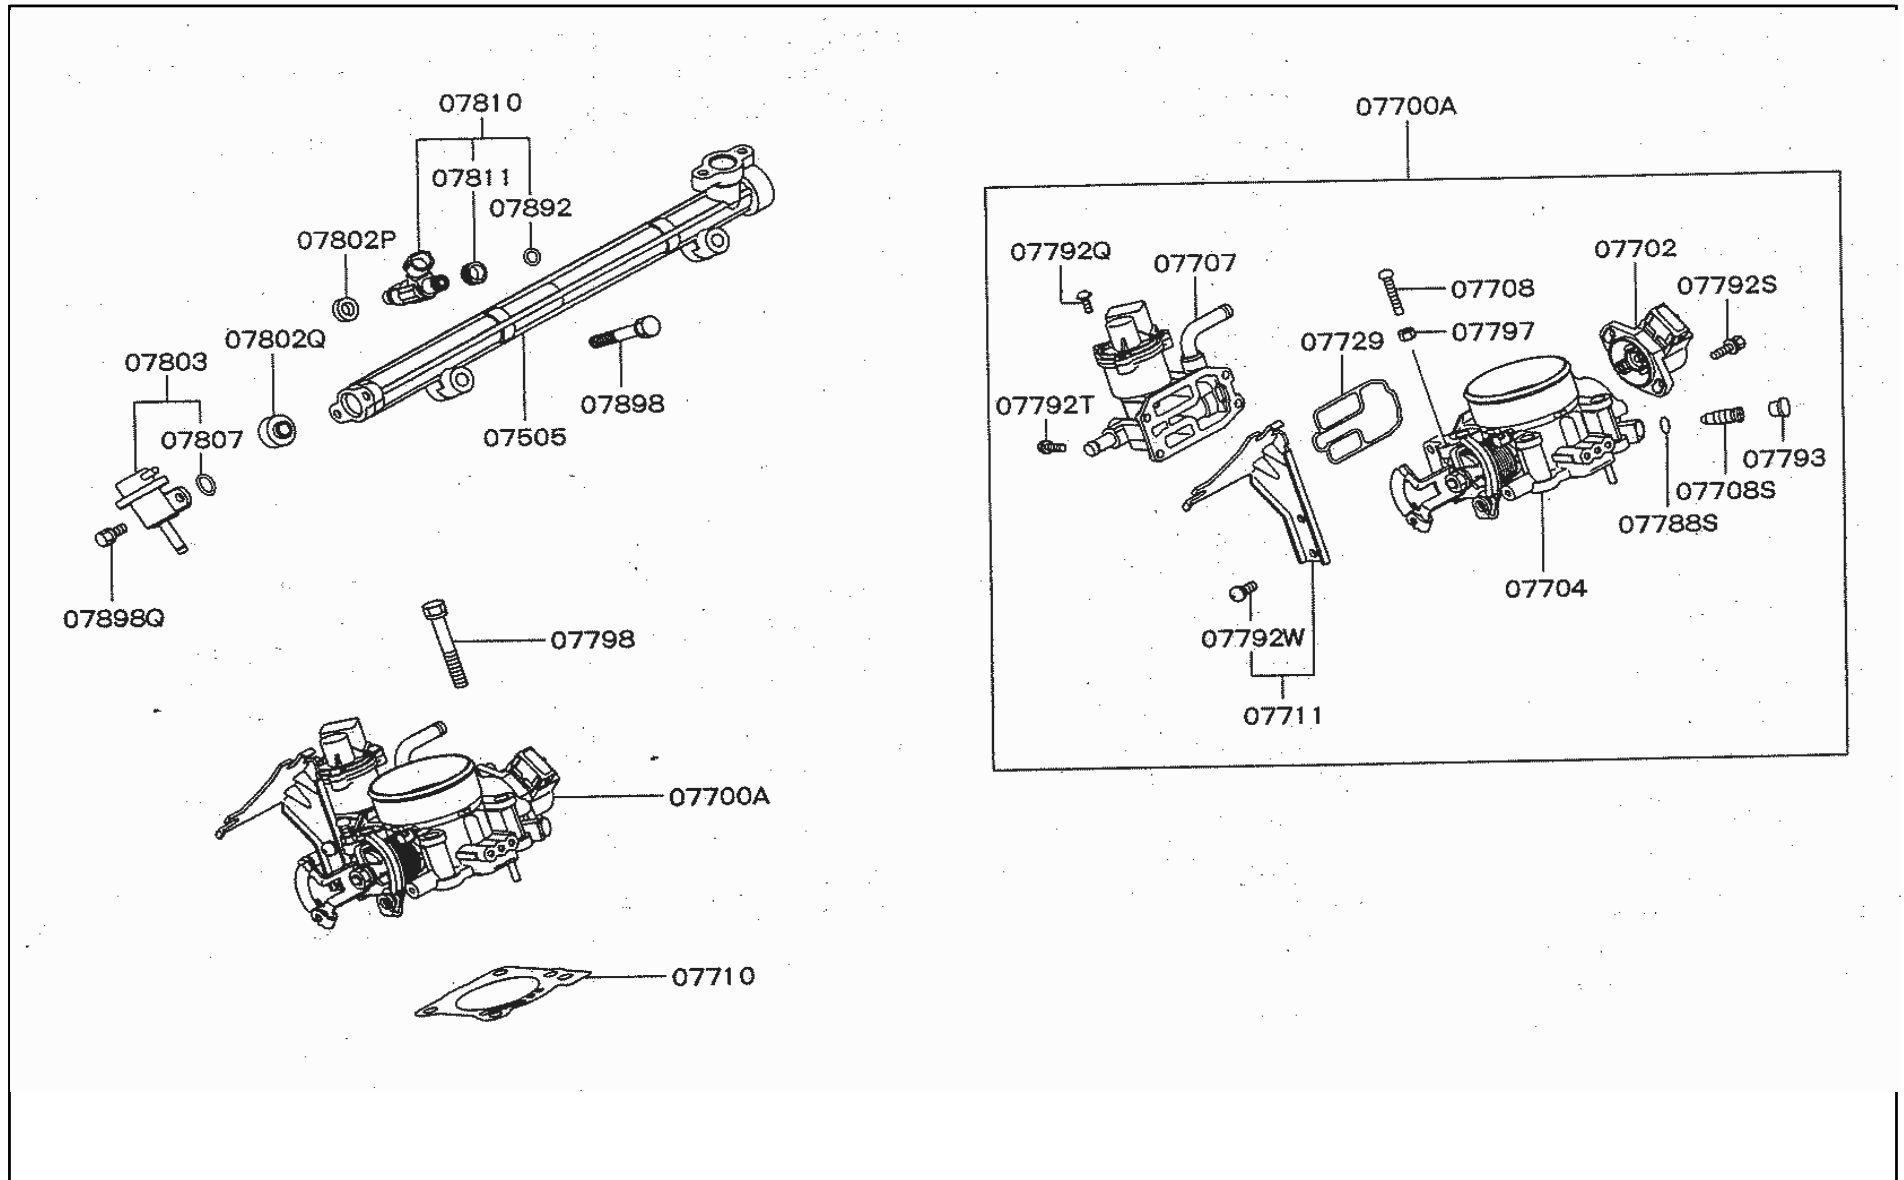

DE

13 550 INJECTOR & THROTTLE BODY