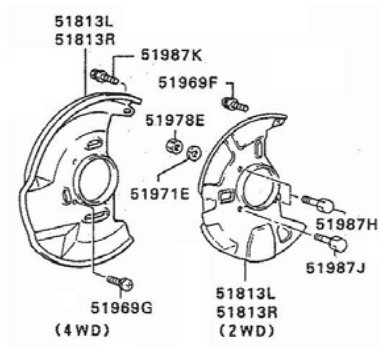

DE

35 110 FRONT WHEEL BRAKE

(一台份用量)