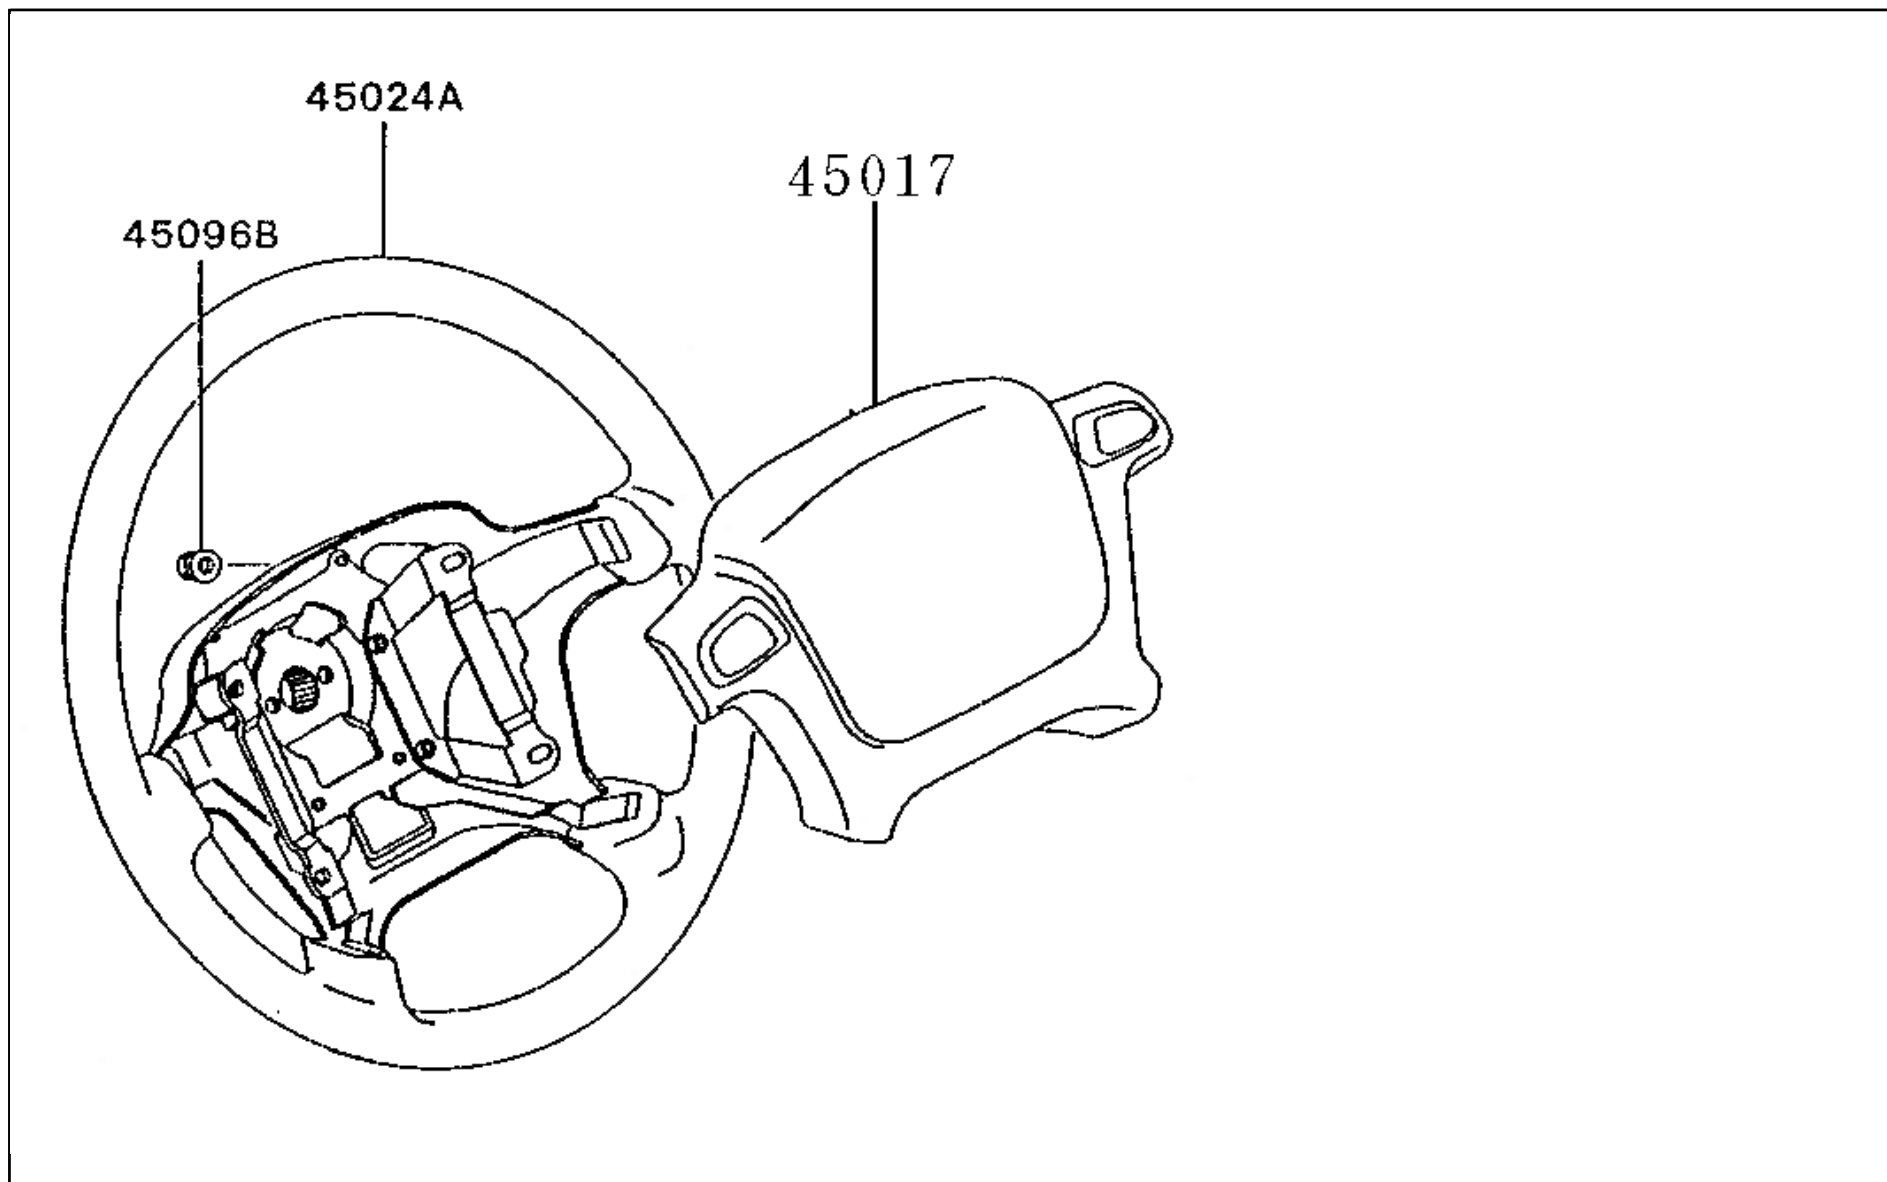

DE

37 010 STEERING WHEEL

DE**37 010 STEERING WHEEL**

PNC	PARTNO	PART NAME	KD	QTY	MODEL NO	FROM	TO	RP	REMARK
45017	DM761838HA	PAD,STEERING WHEEL	D	1	25K29	5/15/2003	12/30/9999		
45024A	MB951805HA	WHEEL ASSY,STEERING	D	1	25K29	5/15/2003	12/30/9999		
45099E	MS350146	SCREW,STEERING WHEEL	D			2007/02/01	9999/12/30		