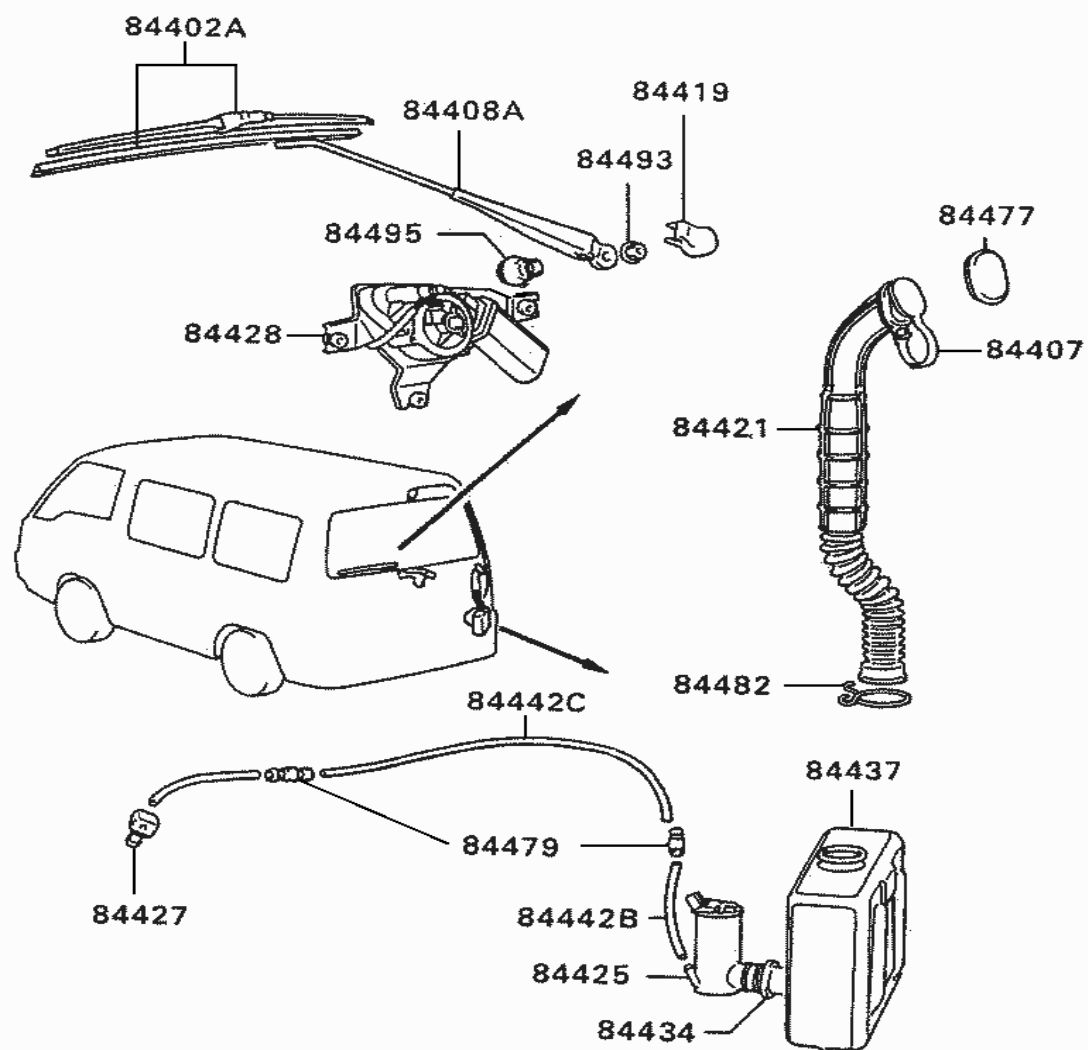

DE

54 250 REAR WINDOW WIPER & WASHER