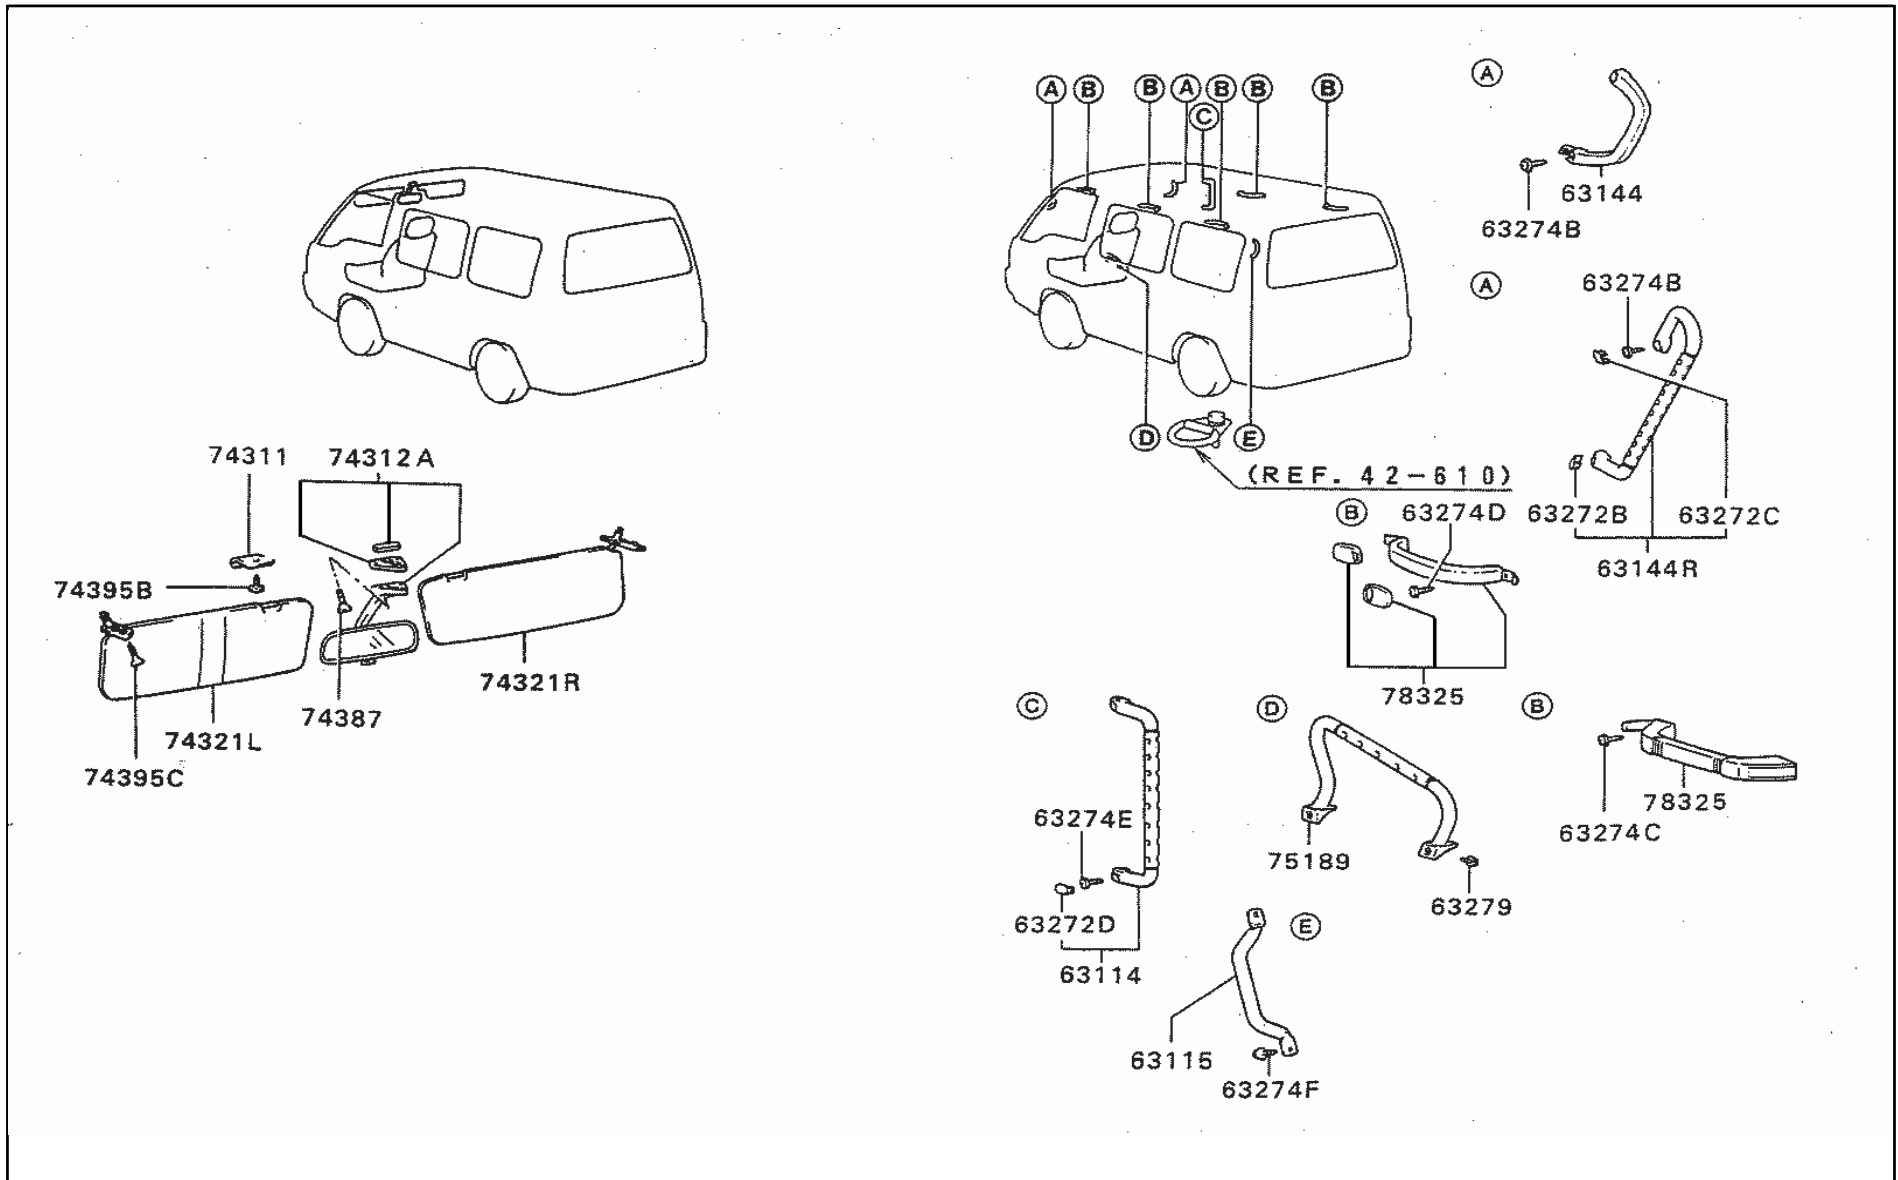

DE

52 150 MIRROR GRIPS & SUNVISOR

DE**52 150 MIRROR GRIPS & SUNVISOR**

PNC	PARTNO	PART NAME	KD	QTY	MODEL NO	FROM	TO	RP	REMARK
63278	MS470075	CLIP,ASSIST GRIP	D			2007/02/01	9999/12/30		
63278B	MB253964W6	CLIP,ASSIST GRIP	D			2007/02/01	9999/12/30		
66395	MS470075	CLIP,OUTSIDE GRIP	D			2007/02/01	9999/12/30		
72017A1	MB253964W6	PLUG,FR PILLAR	D	1	25K29	4/17/2003	12/30/9999		
74311	MB769115	HOLDER,SUNVISOR	D	2	25K29	4/17/2003	12/30/9999		
74312A	DM607317	MIRROR ASSY,ROOM	D	1	25K29	4/17/2003	12/30/9999		
74321L	DM720505	SUNVISOR,LH	D	1	25K29	4/17/2003	12/30/9999		
74321R	DM727768	SUNVISOR,RH	D	1	25K29	4/17/2003	12/30/9999		
74387	MF201525	SCREW,ROOM MIRROR	D	3	25K29	4/17/2003	12/30/9999		
74395B	MF453153	SCREW,SUNVISOR	D	2	25K29	4/17/2003	12/30/9999		
74395C	MF454048	SCREW,SUNVISOR	D	4	25K29	4/17/2003	12/30/9999		