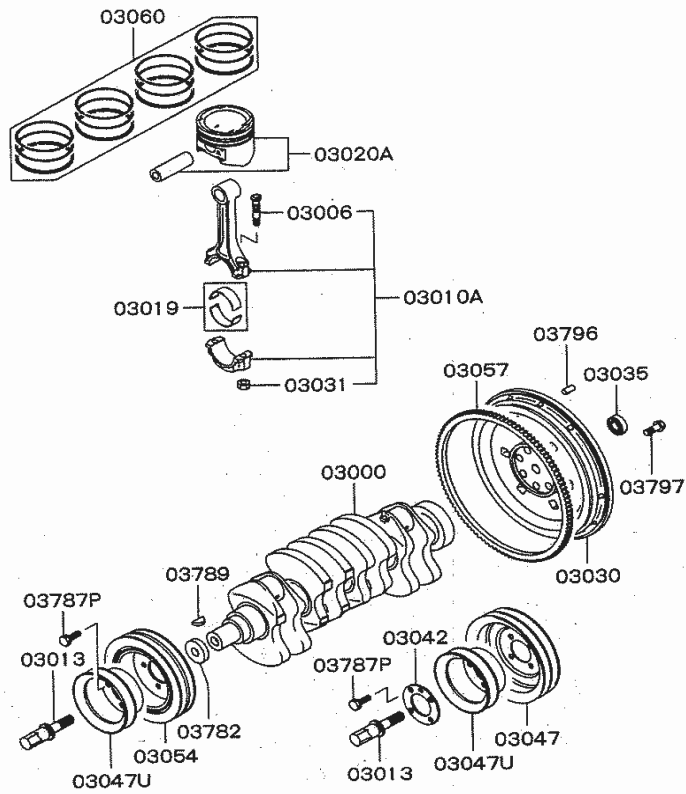

DE

11 210 PISTON, CONNROD & CRANKSHAFT