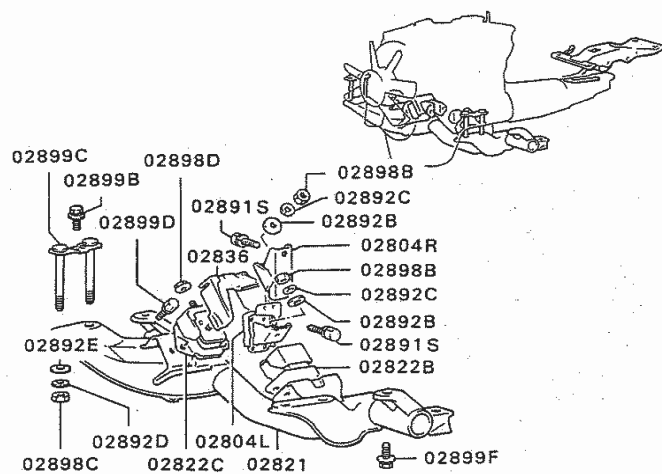

DE

11 510 ENGINE MOUNTING & SUPPORT