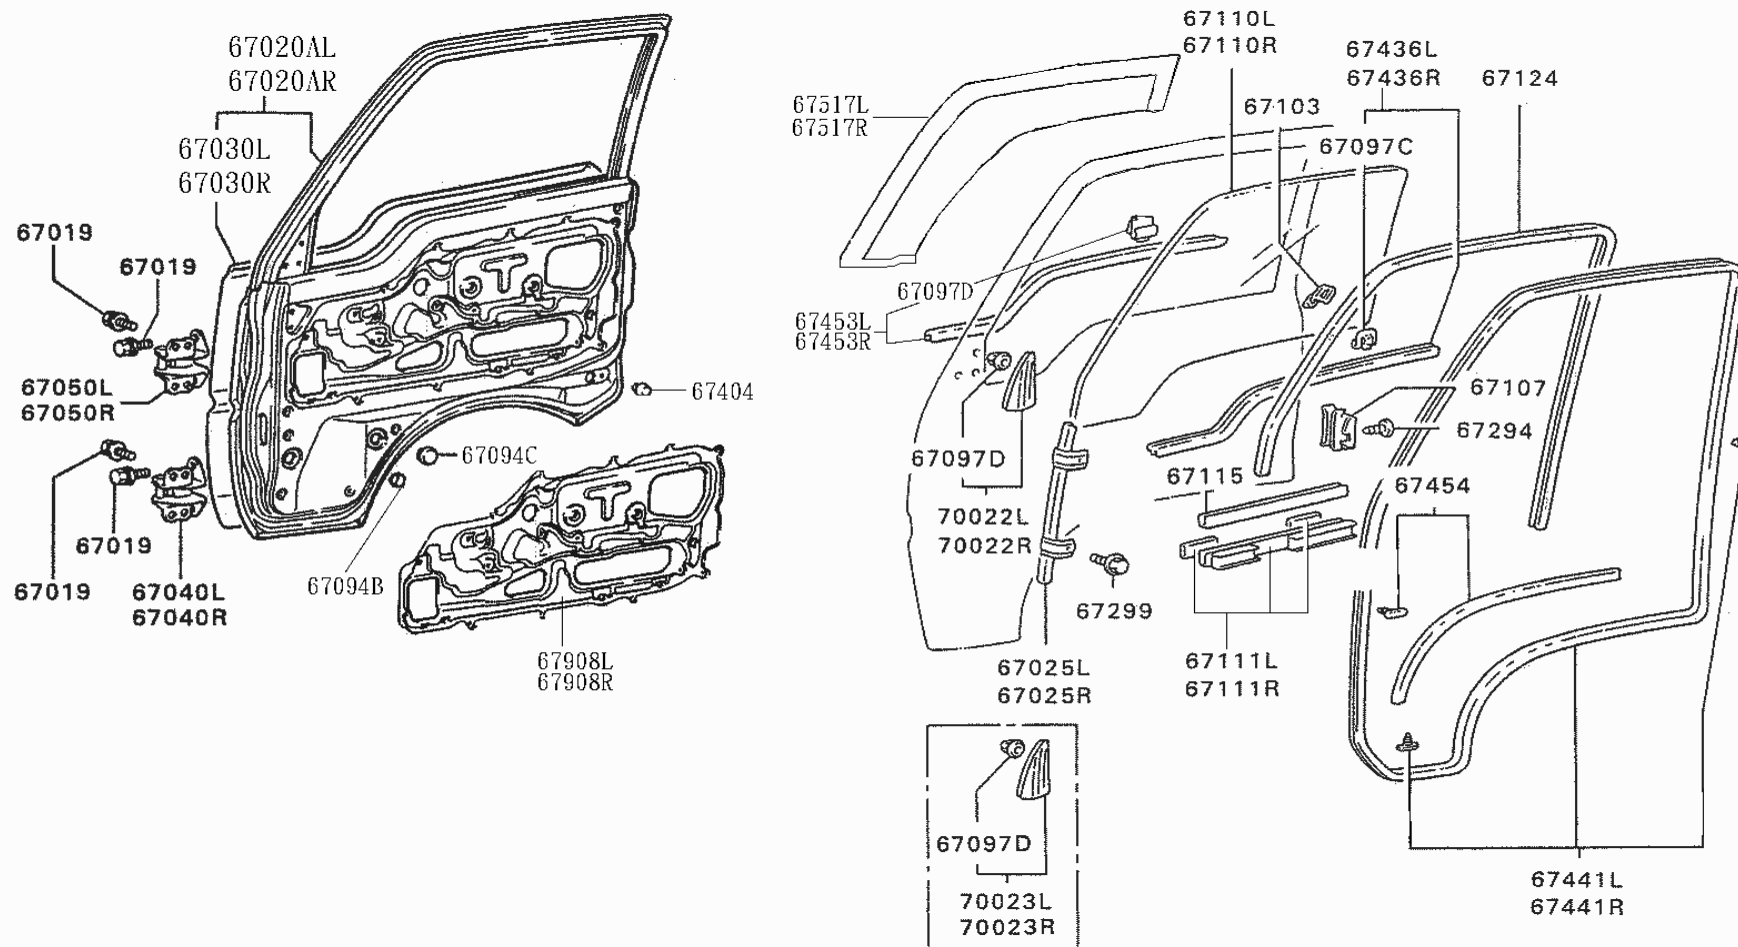

DE

43 110 FRONT DOOR PANEL & GLASS