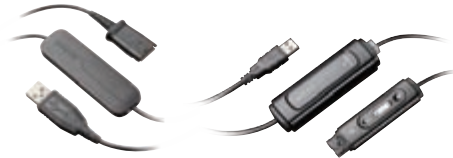

DA Series Audio Processors

DA40

DA45