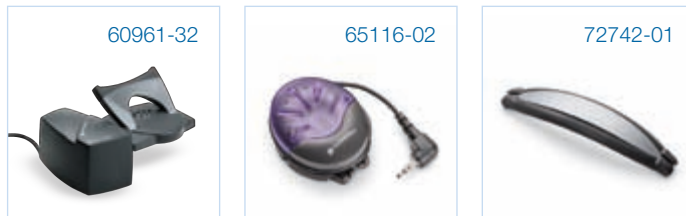

In the Box

Headset	Foam and Leatherette Ear Cushions
Base	AC Power Supply
Phone Cable	Quick Start Guide

Discontinued Models

CS351, CS361

Spares and Replacement Parts

PART NO.

29960-01	Voice Tube, Clear
29960-20	Voice Tube, Outrageous Orange
29960-30	Voice Tube, Passion Pink
29960-40	Voice Tube, Serene Green
29960-50	Voice Tube, Peaceful Purple
29960-60	Voice Tube, Cool Blue
29960-70	Voice Tubes, Rainbow 6-Pack
64399-03	Headset Battery (w/Removal Tool)
64401-01	AC Power Supply
71778-10	CS351N Spare Headset
71779-02	CS361N Spare Headset
71781-01	Ear Cushions, Foam (2)
71782-01	Ear Cushions, Leatherette (2)
71783-01	Headset Battery Door (<i>not shown</i>)
75050-01	Spare Charging Unit
75048-10	Spare Charging Unit and CS351N Headset (<i>not shown</i>)
75049-01	Spare Charging Unit and CS361N Headset (<i>not shown</i>)

Accessories

46429-01	On-Line Indicator Extension Cord (<i>not shown</i>)
60961-32	HL10 Handset Lifter
	<i>See page 10 for Handset Lifter parts and accessories</i>
65116-02	On-Line Indicator Light
72742-01	Headband Pad