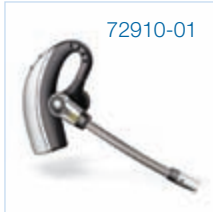

Spares and Replacement Parts

PART NO.

64401-01	AC Power Supply
72910-01	CS70N Spare Headset
72913-01	Replacement Ear Tips (5, 3 with gel tips)