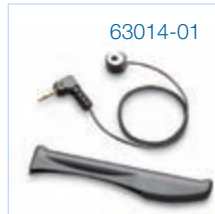

72831-01

HL10™ Automatic Handset Lifter

HL10

In the Box

Lifter
Mounting Tape

Extension Arm/Ring Detector Kit
User Guide

Spares and Replacement Parts

PART NO.

60961-35	Savi HL10, Straight Plug
60961-32	HL10 Handset Lifter
61578-01	Mounting Tape <i>(not shown)</i>
63014-01	Flipper/Ring Detector Kit*
64786-01	HL10 Adapter Cable to CS50/CS55 Base <i>(not shown)</i>
71483-01	Extension Arm/Ring Detector Kit for Nortel i2004 Phones