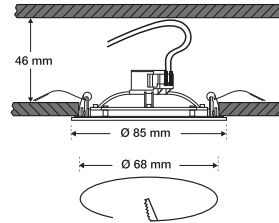

1 |

2 |

	Ein/Aus	on/off
	weißes Licht	white light
	automatischer Farbwechsler	automatic colour change
	programmierte Farben für individuelle Lichtszenen	programmed colours for individual lighting scenes
	15 Hauptfarben	15 main colours
	Helligkeitsregelung	brightness control

1 | 629410105

6,5 W, 345 lm
Ø 8,5 cm

A

▲ IP 65

2 | 629410101

6,5 W, 345 lm
Ø 8,5 cm

A

▲ IP 65

3 | 629410301 3er Set

3 x 8 W, 3 x 345 lm
Ø 8,5 cm

A

▲ IP 65

3 |

4 | 629410305 3er Set

3 x 8 W, 3 x 345 lm
Ø 8,5 cm

A

▲ IP 65

4 |

01 | weiß
white

05 | Aluminium gebürstet
brushed aluminium