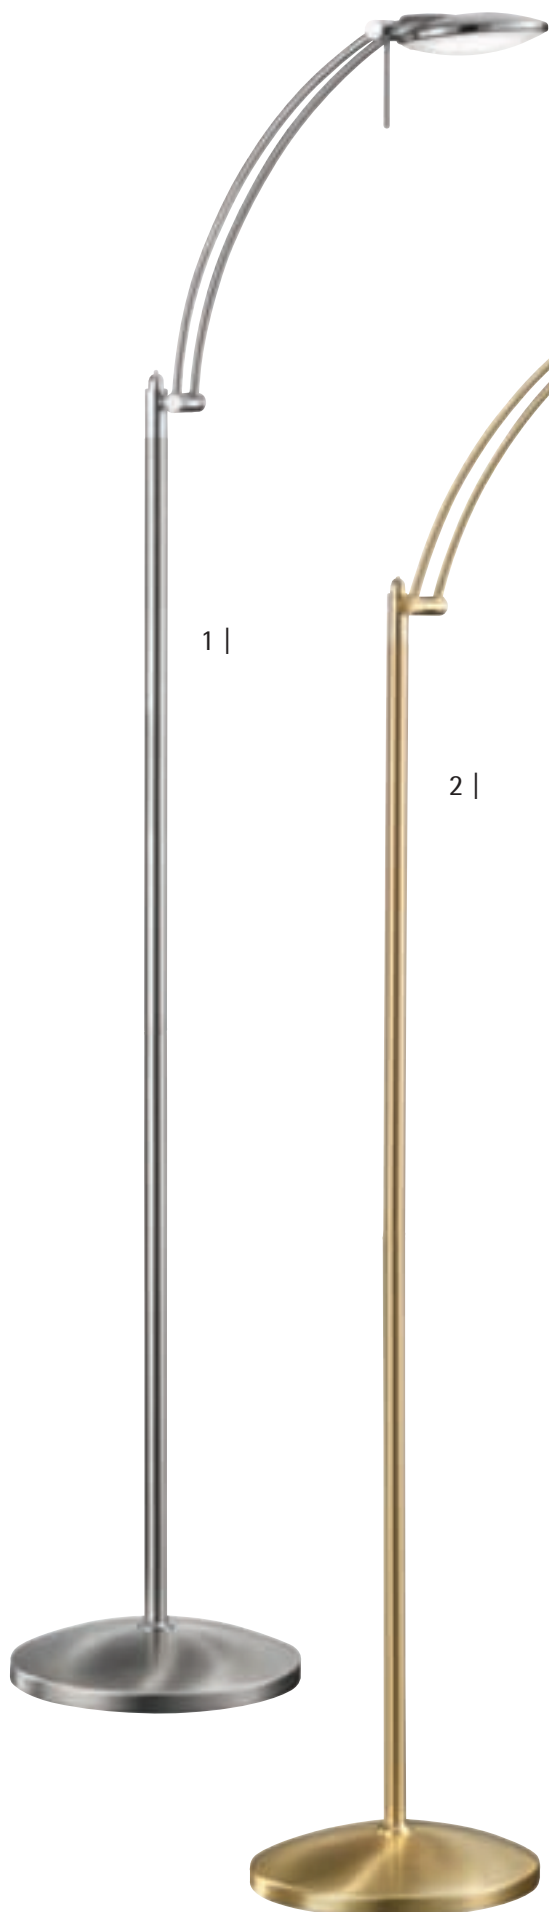

1 x 4,5 W, 400 lm
↑ 140 cm, ↗ 53 cm

OSRAM
LED TECHNOLOGY INCLUDED

04 | Altmessing
old brass

07 | Nickel matt
matt nickel

49 | Glas matt
glass matt

incl.
SMD-LED
4,5 W, 400 lm
3.000 K

1 |

2 |