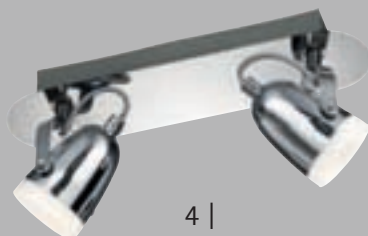

4 |

4 | 878710206

2 x 4,5 W, 2 x 400 lm
↔ 32 x 7,5 cm, ↓ 16 cm

A⁺