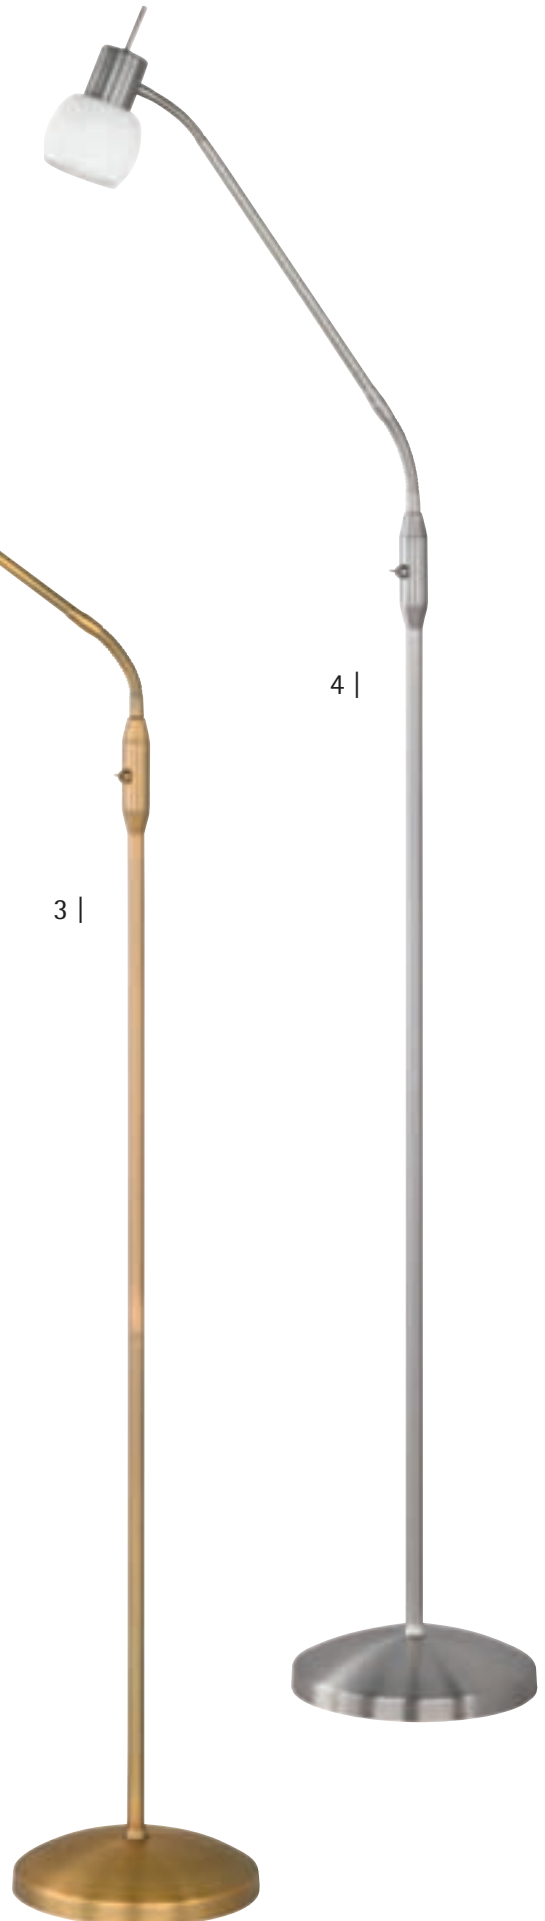

incl.
SMD-LED
4,5 W, 400 lm
3.000 K

1 | 529410104

1 x 4,5 W, 400 lm
↑ 37 cm, ↗ 23 cm

2 | 529410107

1 x 4,5 W, 400 lm
↑ 37 cm, ↗ 23 cm

3 | 429410104

1 x 4,5 W, 400 lm
↑ 140 cm, ↗ 53 cm

4 | 429410107

1 x 4,5 W, 400 lm
↑ 140 cm, ↗ 53 cm

OSRAM
LED TECHNOLOGY INCLUDED

04 | Altmessing
old brass

07 | Nickel matt
matt nickel

49 | Glas matt
glass matt