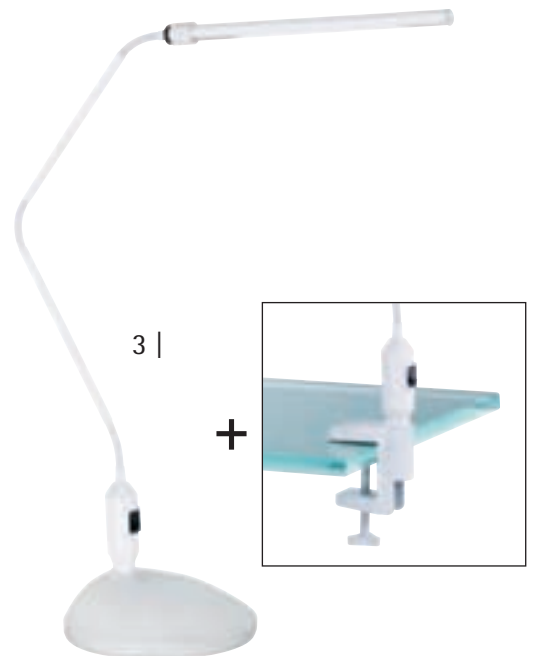

30 | Metall
metal

33 | Kunststoff
plastic

incl.
SMD-LED
3.000 K

OSRAM
LED TECHNOLOGY INCLUDED

1 |

2 |

1 | 526510101

1 x 4,5 W, 400 lm
↑ 50 cm, ↗ 35 cm