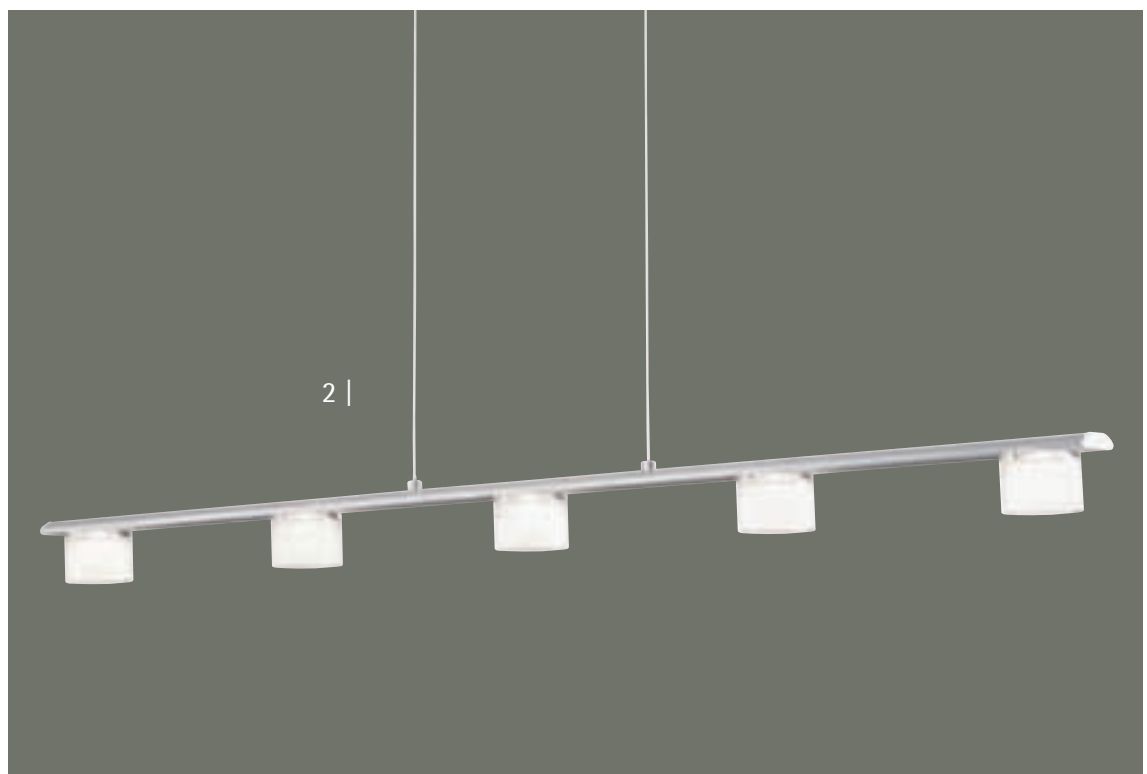

incl.
SMD-LED
4,5 W, 400 lm
3.000 K

1 | 374410406

4 x 4,5 W, 4 x 400 lm
↔ 90 cm, ↓ 90 - 140 cm

2 | 374410506

5 x 4,5 W, 5 x 400 lm
↔ 110 cm, ↓ 140 cm

1 |

OSRAM
LED TECHNOLOGY INCLUDED

06 | chrom
| chrome

05 | Aluminium gebürstet
| brushed aluminium

34 | Acryl
| acryl

2 |