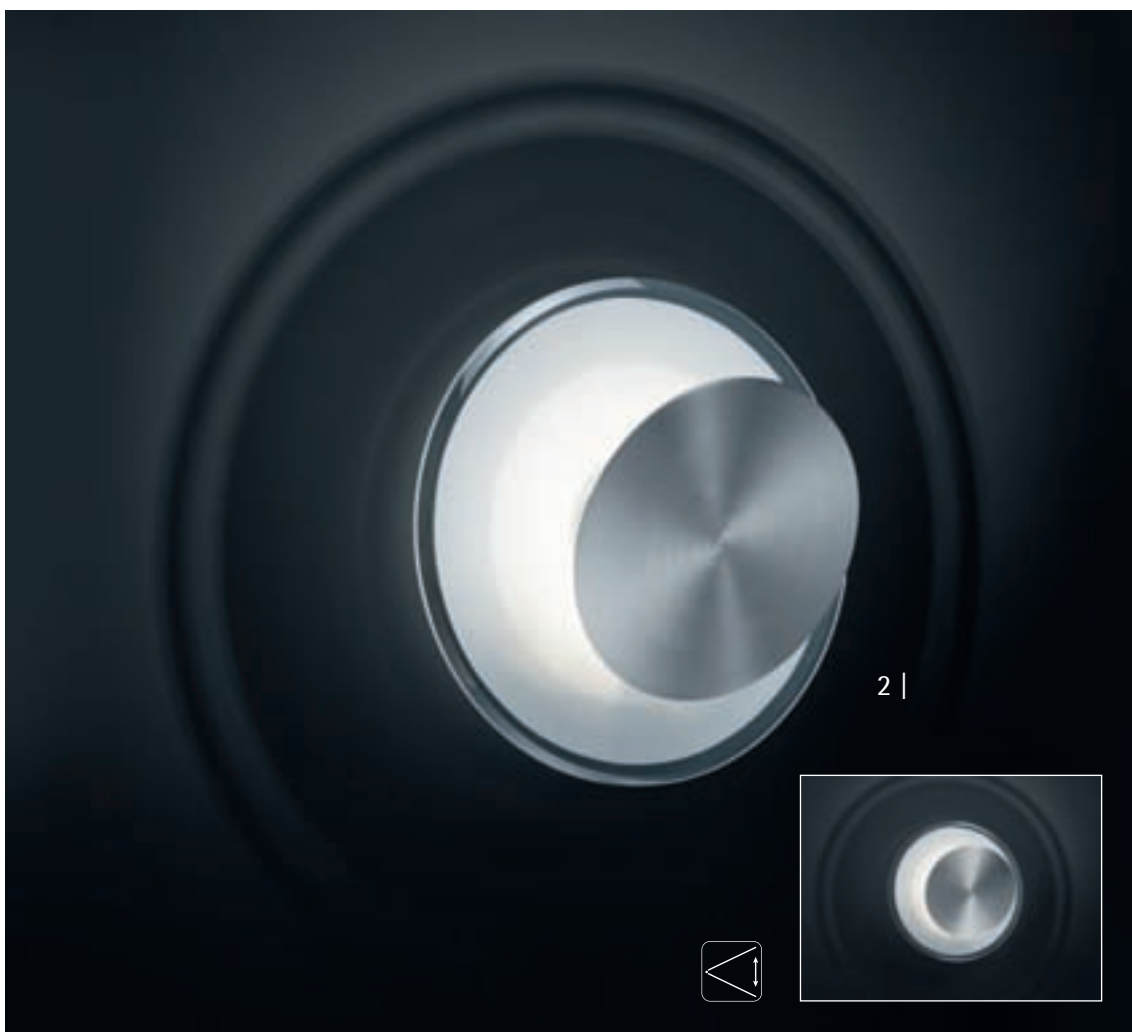

2 |

OSRAM
LED TECHNOLOGY INCLUDED

07 | Nickel matt
| matt nickel

65 | Glas satiniert
| satinated glass