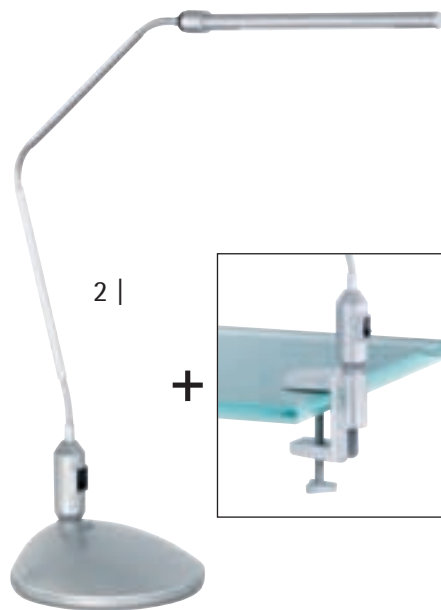

30 | Metall
metal

33 | Kunststoff
plastic

incl.
SMD-LED
3.000 K

OSRAM
LED TECHNOLOGY INCLUDED

1 |

2 |

1 | 526510101

1 x 4,5 W, 400 lm
↑ 50 cm, ↗ 35 cm