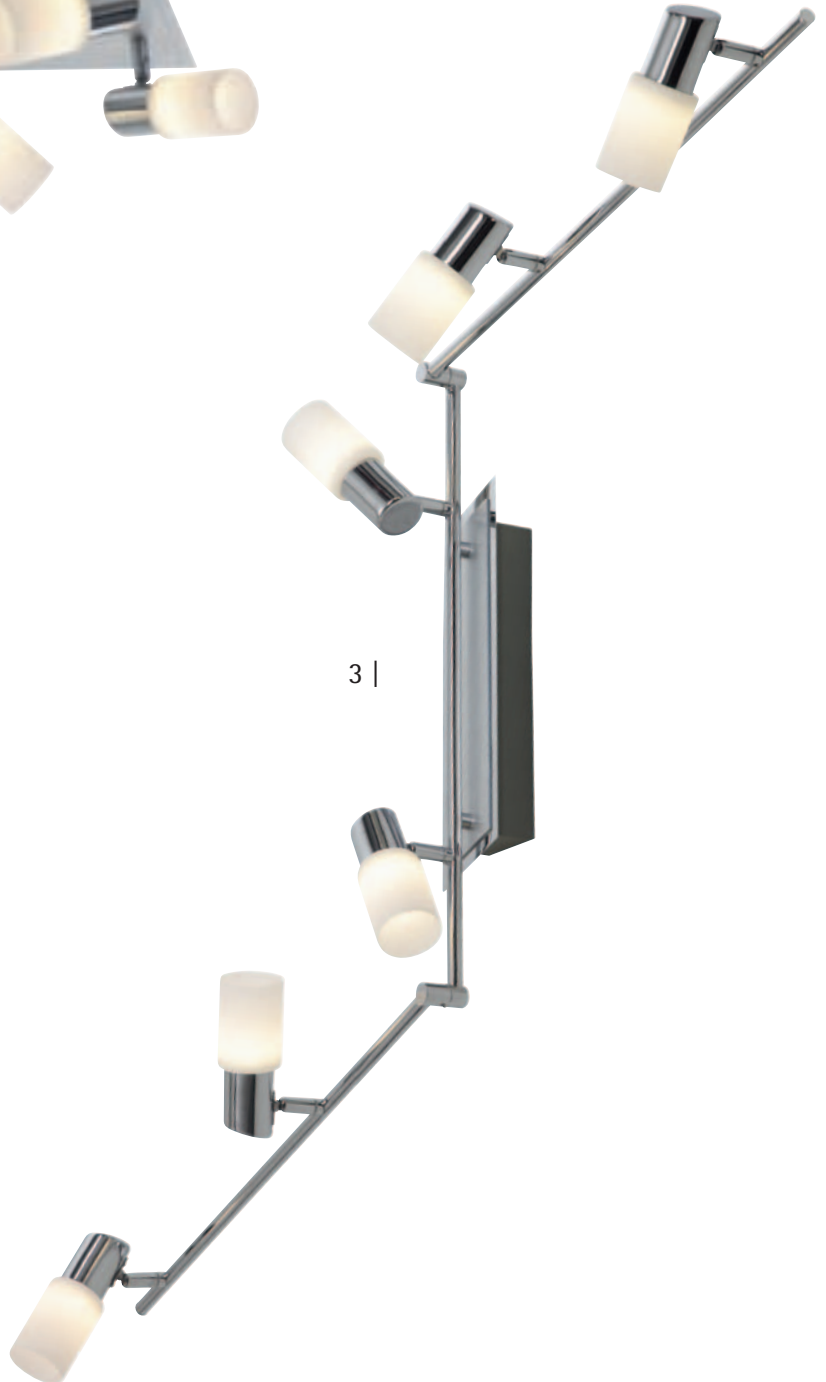

3 | 821410605

6 x 4,5 W, 6 x 400 lm
↔ max. 150 cm x 8 cm, ↓ 22 cm

3 |

OSRAM
LED TECHNOLOGY INCLUDED

05 | Aluminium gebürstet
| brushed aluminium

06 | chrom
| chrome

60 | Glas weiß gewischt
| glass white brushed