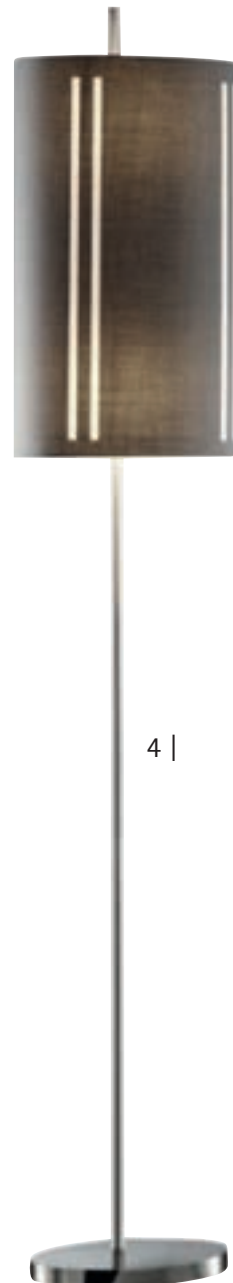

07 | Nickel matt
| matt nickel

37 | Stoff
| fabric