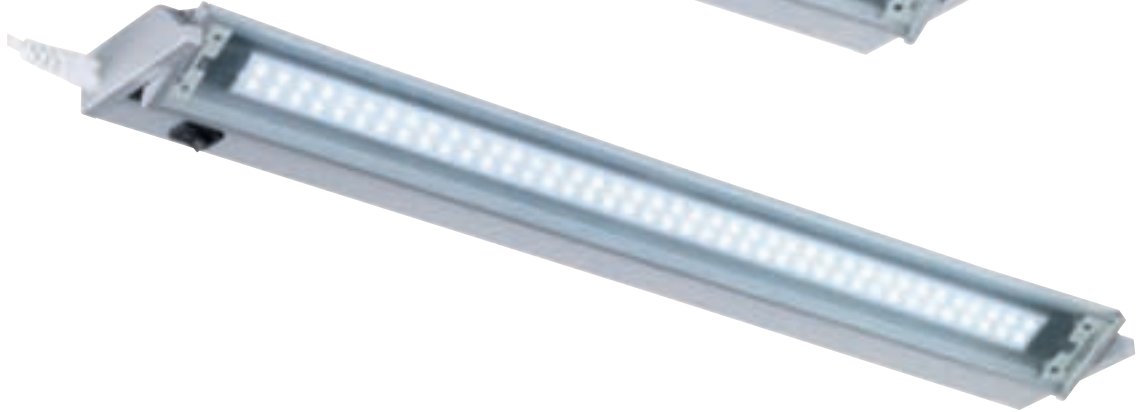

3 |

OSRAM
LED TECHNOLOGY INCLUDED

4 |

5 |

6 |

incl.
SMD-LED
4,2 W, 240 lm
3.100 K

1 |

2 |