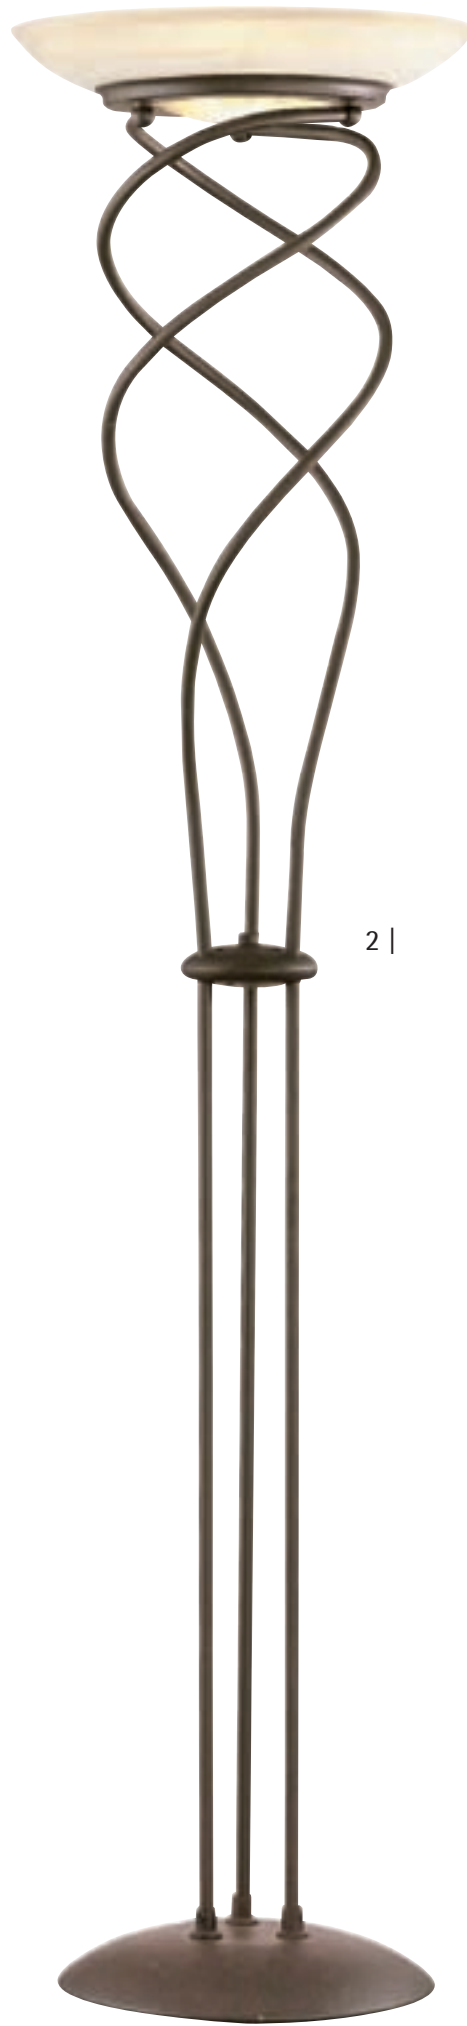

↑ 180 cm, ↗ 40 cm

07 | Nickel matt
| matt nickel

08 | Messing matt
| matt brass

24 | rostfarbig
| rusty

56 | Glas alabasterfarbig
| glass alabaster-coloured

1 |

2 |

ECO
HALOGEN