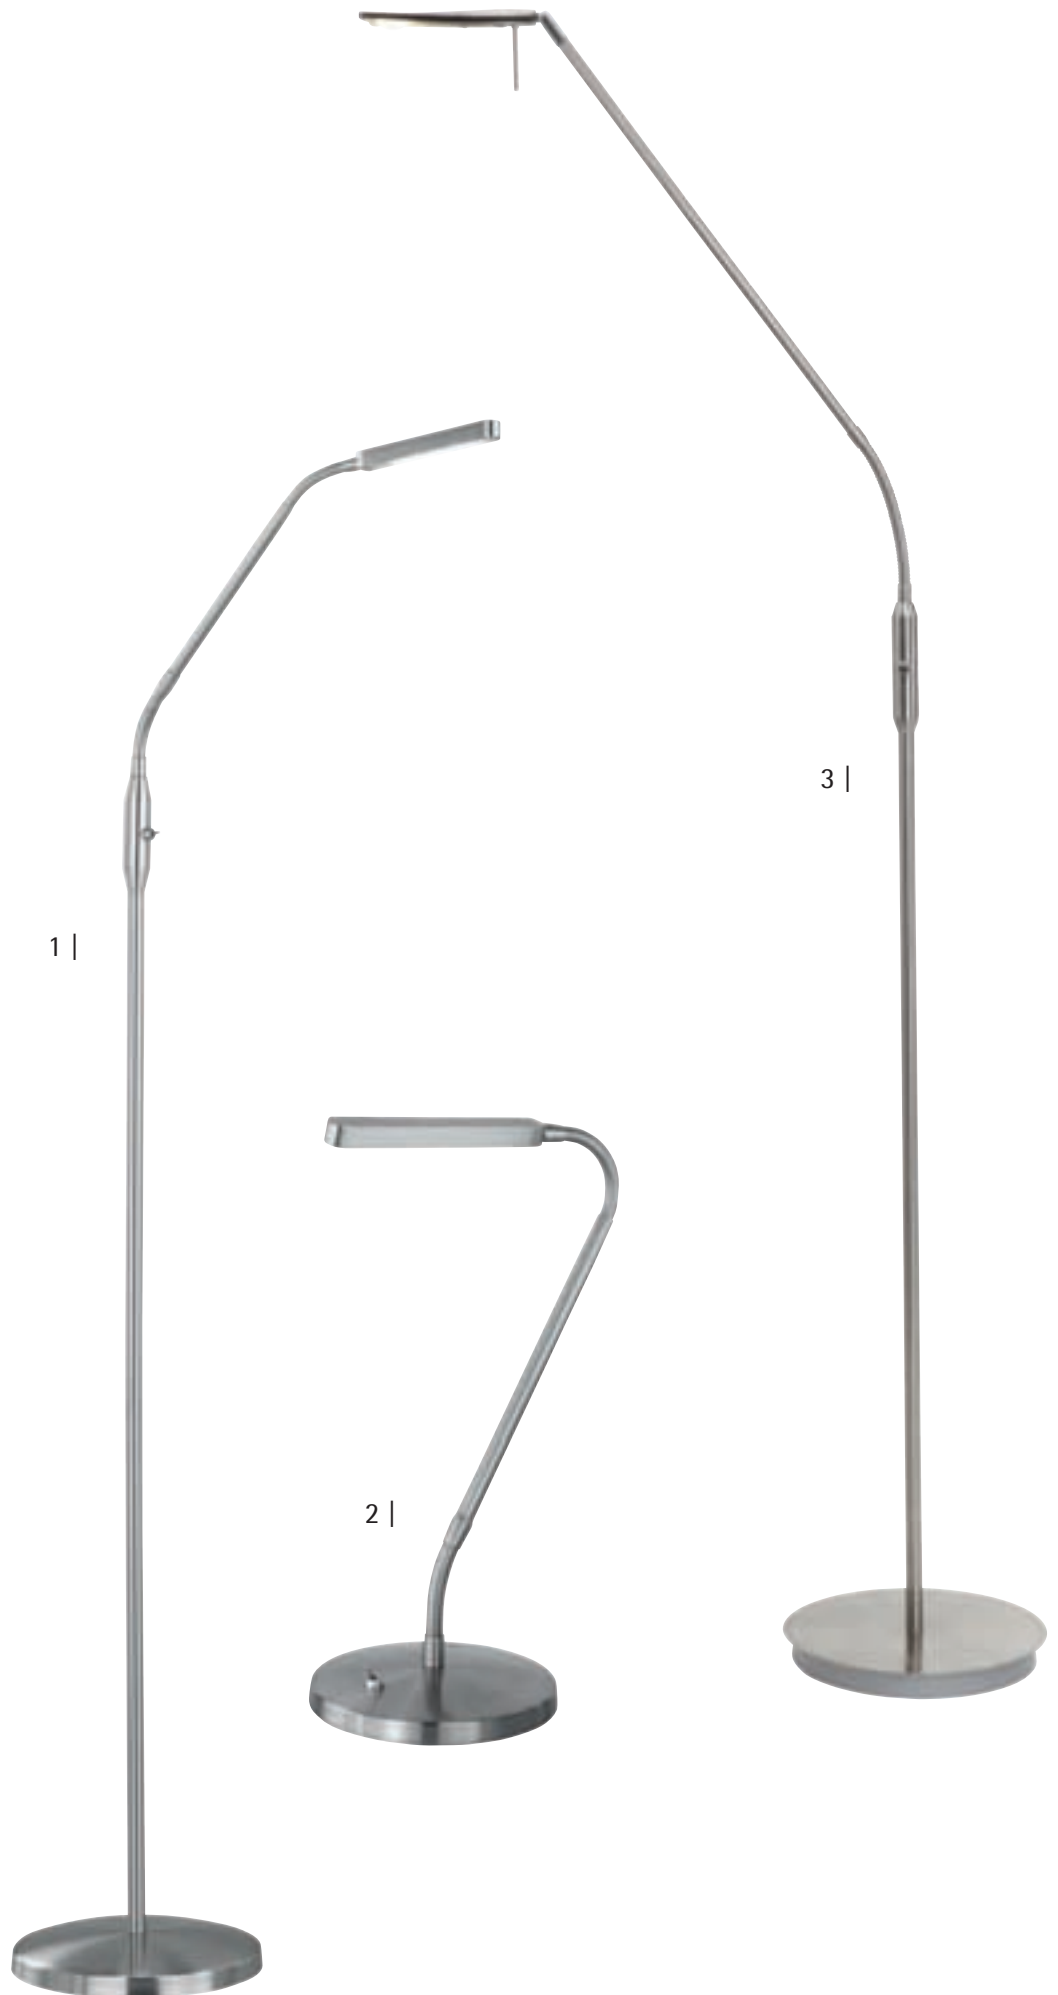

incl.
SMD-LED
COB-LED

1 | 420710307

SMD-LED 3 W, 200 lm
3.500 K
↑ max. 140 cm, ↗ 55 cm

2 | 520710107

SMD-LED 3 W, 200 lm
3.500 K
↑ max. 40 cm, ↗ 20 cm

3 | 423110107

COB-LED 5 W, 300 lm
2.700 K
↑ max. 160 cm

1 |

2 |

3 |

07 | Nickel matt
matt nickel