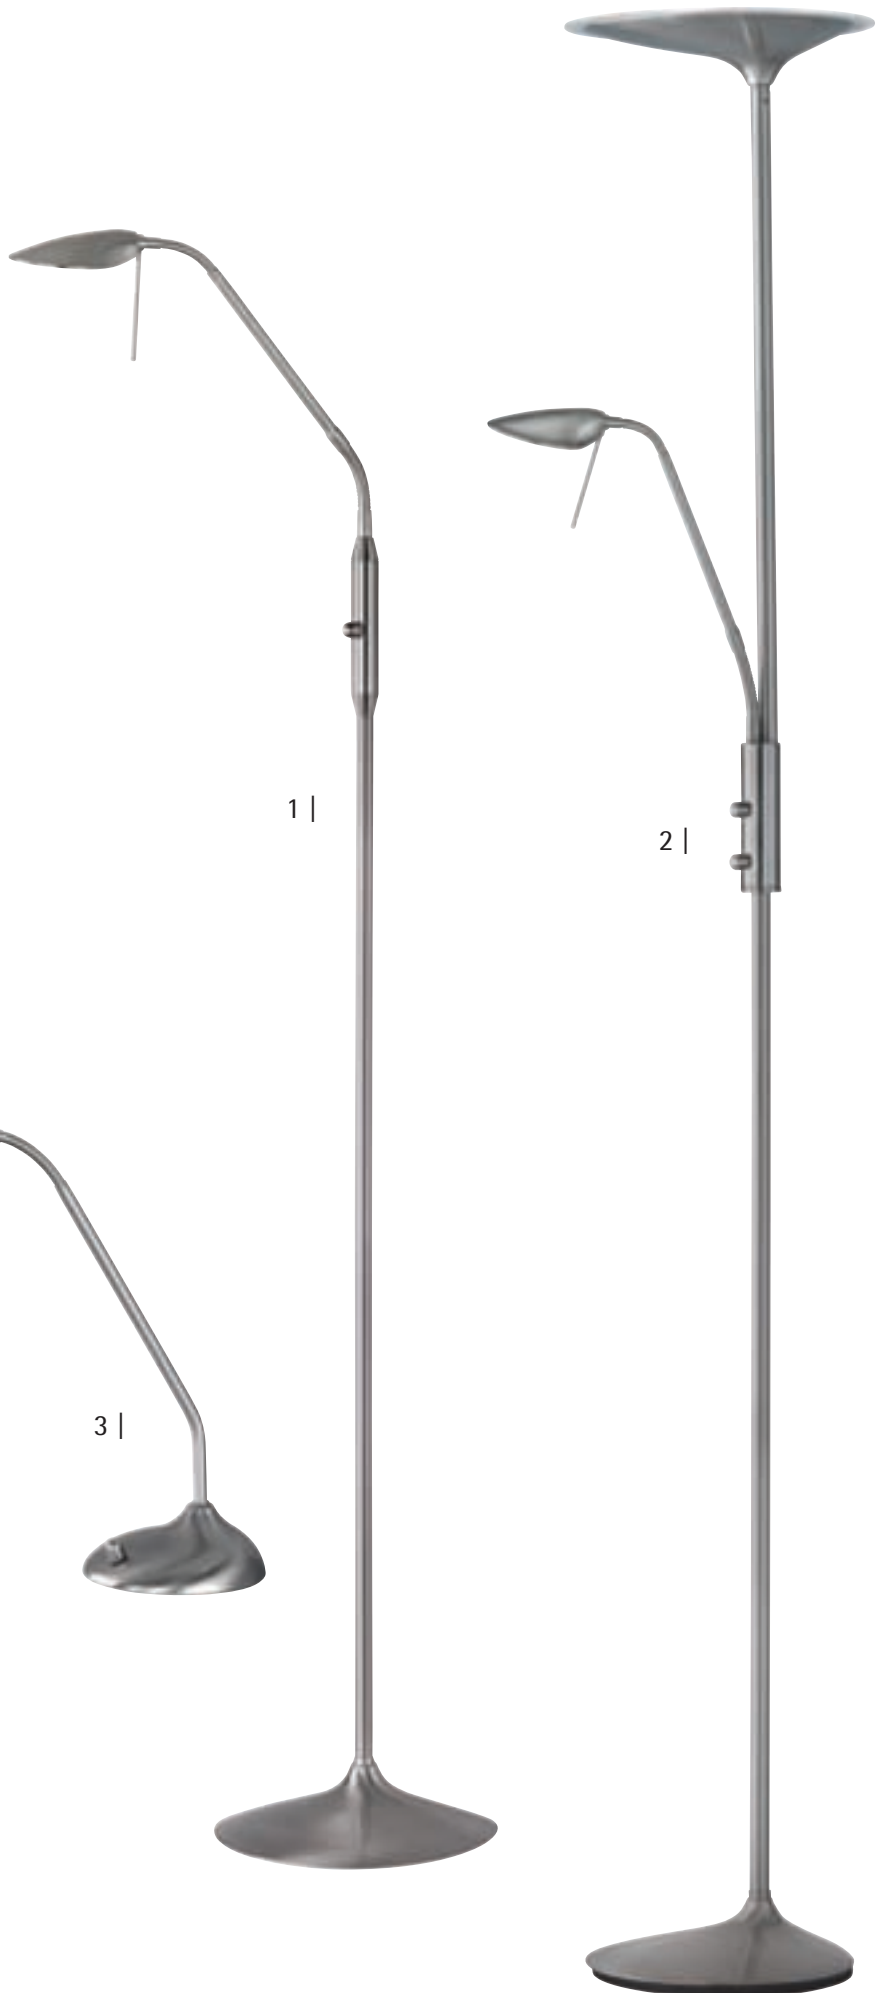

1 | 426910107

1 x 4,5 W, 400 lm
± 140 cm, ↗ 42 cm

2 | 426910207

18 W, 1.600 lm
1 x 4,5 W, 400 lm
± 180 cm, ↗ 45 cm

3 | 526910107

1 x 4,5 W, 400 lm
± 38 cm, ↗ 32 cm

OSRAM
LED TECHNOLOGY INCLUDED

07 | Nickel matt
matt nickel