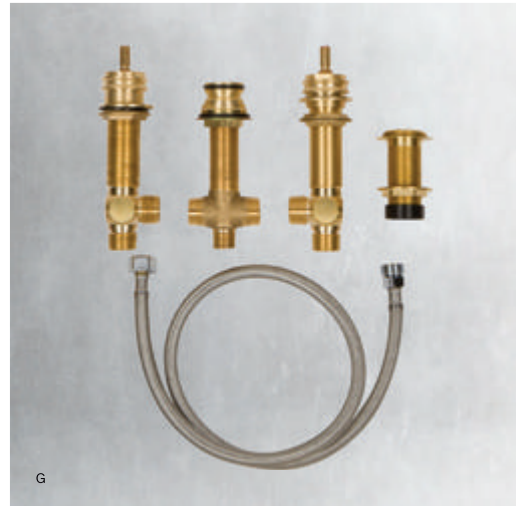

VALVES & DIVERTERS

A. BALANCED-PRESSURE VALVE WITH DIVERTER FOR TUB/SHOWER INSTALLATION
SKU: 70020538NONETR
B. BALANCED-PRESSURE VALVE FOR SHOWER INSTALLATION
SKU: 70020537NONETR
C. FREESTANDING TUB FILLER ROUGH-IN
SKU: 70810091NONETR

D. BALANCED-PRESSURE MULTI-PORT DIVERTER VALVE
SKU: 70010813NONETR
E. PRISM ROMAN TUB HOT/COLD VALVE
SKU: 70050285NONETR
F. PRISM ROMAN TUB HANDHELD SHOWER DIVERTER VALVE
SKU: 70050289NONETR

G. GRAHAM ROMAN TUB VALVE WITH HANDHELD SHOWER DIVERTER VALVE
SKU: 70020823NONETR
H. ARC ROMAN TUB VALVE WITH HANDHELD SHOWER DIVERTER VALVE
SKU: 70020840NONETR
I. THERMOSTATIC 1/2" VALVE WITH 2-WAY FLOW CONTROL
SKU: 70030321NONETR
J. THERMOSTATIC 1/2" VALVE WITH 3-WAY FLOW CONTROL
SKU: 70030322NONETR