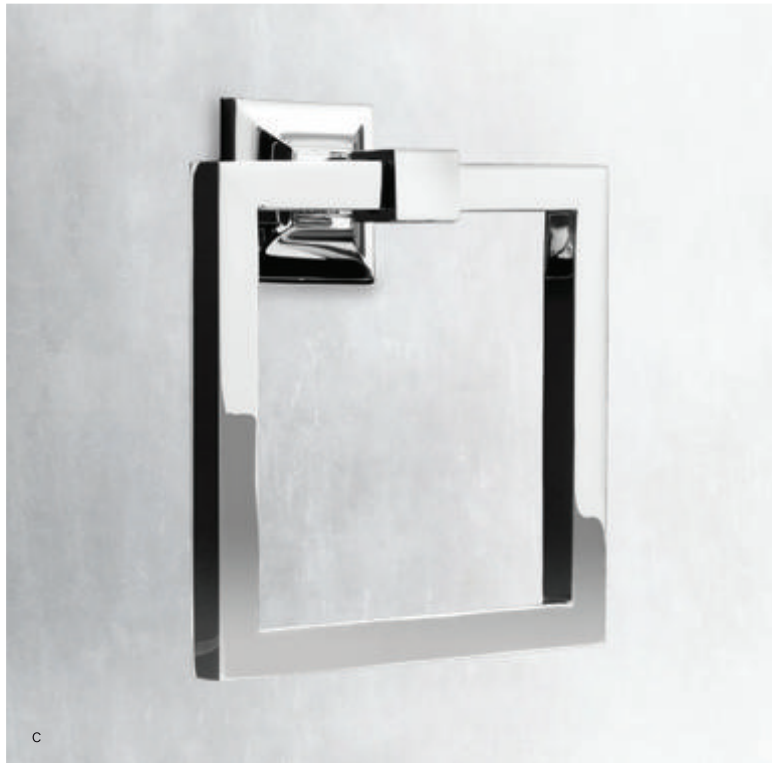

DILLON COLLECTION

SHOWN IN POLISHED CHROME

**A. LEVER-HANDLE
8" WIDESPREAD FAUCET SET**
SKU: 70020639 Available in: Polished
Chrome (CHRTR), Satin Nickel (SNCKTR)
or Oil-Rubbed Bronze (ORBTR)

B. TISSUE HOLDER
8¾" w x 3½" d x 2¼" h SKU: 73340020
Available in: Polished Chrome
(CHRTR), Satin Nickel (SNCKTR) or
Oil-Rubbed Bronze (ORBTR)

C. TOWEL RING
6½" w x 2¾" d x 7¼" h SKU: 70050367
Available in: Polished Chrome
(CHRTR), Satin Nickel (SNCKTR) or
Oil-Rubbed Bronze (ORBTR)

D. TOWEL BAR
24" w x 3" d x 2¼" h SKU: 73340025
Available in: Polished Chrome
(CHRTR), Satin Nickel (SNCKTR) or
Oil-Rubbed Bronze (ORBTR)