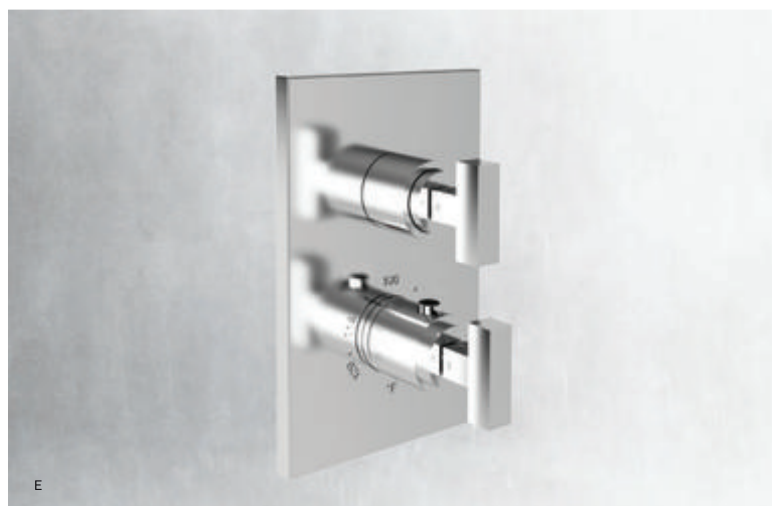

MODERN COLLECTION

SHOWN IN POLISHED CHROME

A. WALL-MOUNT HANDHELD SHOWER
SKU: 73830505 Available in: Polished Chrome (CHRTR), Polished Nickel (PNTR), Satin Nickel (SNCKTR) or Aged Brass (ABRSTR) Pair with: Multi-Port Diverter Trim & Valve or Thermostatic Shower Trim & Valve
B. FLOOR-MOUNT TUB FILL & HANDHELD SHOWER
SKU: 70020965 (optional rough-in valve: 70810091NONETR) Available in: Polished Chrome (CHRTR) or Satin Nickel (SNCKTR)

C. LEVER-HANDLE BALANCED-PRESSURE TUB & SHOWER TRIM SET WITH BATH SPOUT
SKU: 70020533 (valve required: 70020538NONETR) Available in: Polished Chrome (CHRTR), Polished Nickel (PNTR), Satin Nickel (SNCKTR) or Aged Brass (ABRSTR)
D. LEVER-HANDLE BALANCED-PRESSURE SHOWER TRIM SET
SKU: 70010905 (valve required: 70020537NONETR) Available in: Polished Chrome (CHRTR), Polished Nickel (PNTR), Satin Nickel (SNCKTR) or Aged Brass (ABRSTR)

E. THERMOSTATIC SHOWER TRIM
SKU: 70030899 (valve required: 70030321NONETR or 70030322NONETR) Available in: Polished Chrome (CHRTR), Satin Nickel (SNCKTR) or Aged Brass (ABRSTR)
F. LEVER-HANDLE DECK-MOUNT TUB FILL
SKU: 73830508 (valve included) Available in: Polished Chrome (CHRTR) or Satin Nickel (SNCKTR)
G. LEVER-HANDLE DECK-MOUNT TUB HANDHELD SHOWER WITH DIVERTER TRIM
SKU: 70010982 (valve included) Available in: Polished Chrome (CHRTR) or Satin Nickel (SNCKTR)