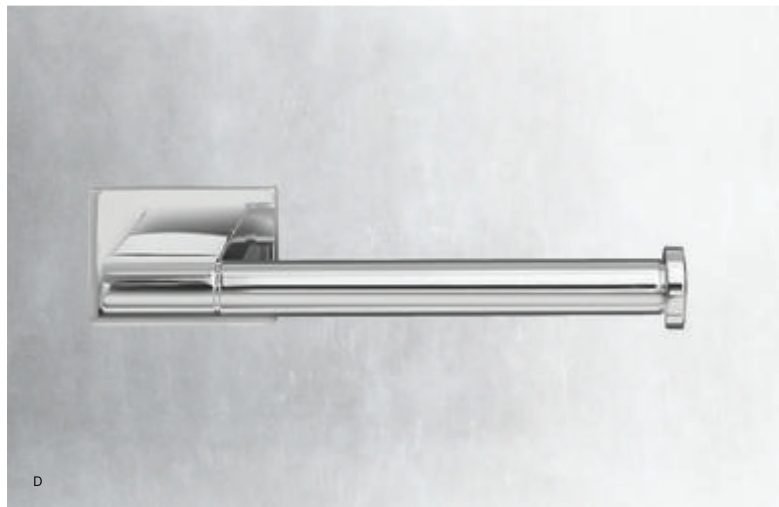

B

C

D

E

F

MODERN COLLECTION

SHOWN IN POLISHED CHROME

A. LEVER-HANDLE 8" WIDESPREAD FAUCET SET

SKU: 73830501
Available in: Polished Chrome (CHRTR),
Polished Nickel (PNTR), Satin Nickel (SNCKTR)
or Aged Brass (ABRSTR)

B. ROBE HOOK

2 1/4" l x 1 3/4" w x 2 1/4" h SKU: 70030060
Available in: Polished Chrome (CHRTR)
or Satin Nickel (SNCKTR)

**C. LEVER-HANDLE BALANCED-PRESSURE
MULTI-PORT DIVERTER TRIM**

SKU: 70010945 (valve required: 70010813NONETR)
Available in: Polished Chrome (CHRTR), Polished Nickel
(PNTR), Satin Nickel (SNCKTR) or Aged Brass (ABRSTR)

D. TISSUE HOLDER

7" w x 3 3/4" d x 1 3/4" h SKU: 70030059
Available in: Polished Chrome (CHRTR),
Satin Nickel (SNCKTR) or Aged Brass (ABRSTR)

E. TOWEL RING

8 1/2" w x 2 1/2" d x 7 3/4" h SKU: 70050602
Available in: Polished Chrome (CHRTR),
Satin Nickel (SNCKTR) or Aged Brass (ABRSTR)

F. TOWEL BAR

18" or 24" w x 3 3/4" d x 2 1/4" h
SKU: 70050607 (18"), 70030238 (24")
Available in: Polished Chrome (CHRTR),
Satin Nickel (SNCKTR) or Aged Brass (ABRSTR)