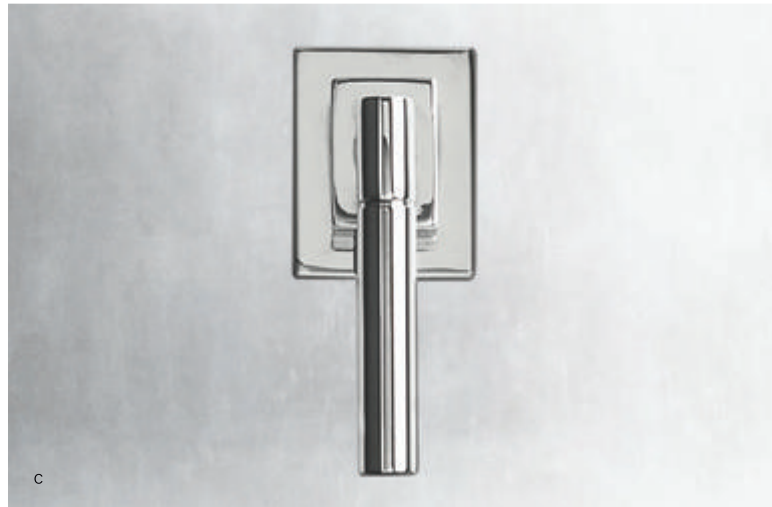

B

C

D

E

F

MODERN COLLECTION

SHOWN IN POLISHED CHROME

A. LEVER-HANDLE 8" WIDESPREAD FAUCET SET

SKU: 73830501
Available in: Polished Chrome (CHRTR),
Polished Nickel (PNTR), Satin Nickel (SNCKTR)
or Aged Brass (ABRSTR)

B. ROBE HOOK

2 1/4" l x 1 3/4" w x 2 1/4" h SKU: 70030060
Available in: Polished Chrome (CHRTR)
or Satin Nickel (SNCKTR)

**C. LEVER-HANDLE BALANCED-PRESSURE
MULTI-PORT DIVERTER TRIM**

SKU: 70010945 (valve required: 70010813NONETR)
Available in: Polished Chrome (CHRTR), Polished Nickel
(PNTR), Satin Nickel (SNCKTR) or Aged Brass (ABRSTR)

D. TISSUE HOLDER

7" w x 3 3/4" d x 1 3/4" h SKU: 70030059
Available in: Polished Chrome (CHRTR),
Satin Nickel (SNCKTR) or Aged Brass (ABRSTR)

E. TOWEL RING

8 1/2" w x 2 1/2" d x 7 3/4" h SKU: 70050602
Available in: Polished Chrome (CHRTR),
Satin Nickel (SNCKTR) or Aged Brass (ABRSTR)

F. TOWEL BAR

18" or 24" w x 3 3/4" d x 2 1/4" h
SKU: 70050607 (18"), 70030238 (24")
Available in: Polished Chrome (CHRTR),
Satin Nickel (SNCKTR) or Aged Brass (ABRSTR)