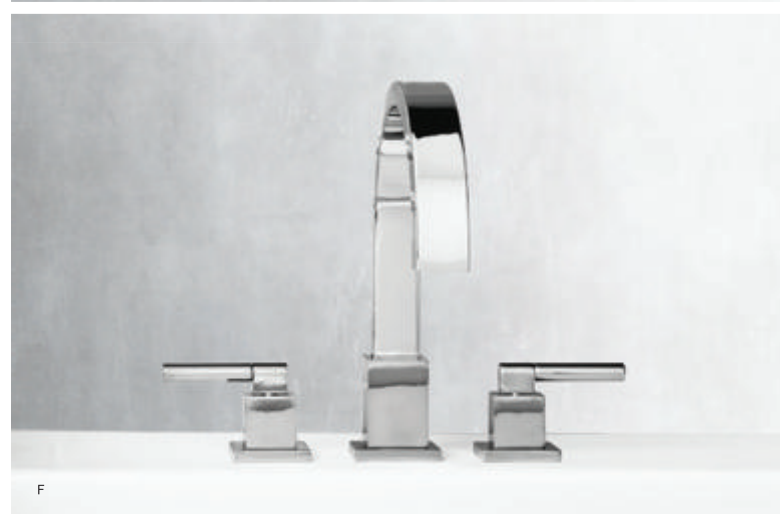

MODERN COLLECTION

SHOWN IN POLISHED CHROME

A. WALL-MOUNT HANDHELD SHOWER
SKU: 73830505 Available in: Polished Chrome (CHRTR), Polished Nickel (PNTR), Satin Nickel (SNCKTR) or Aged Brass (ABRSTR) Pair with: Multi-Port Diverter Trim & Valve or Thermostatic Shower Trim & Valve
B. FLOOR-MOUNT TUB FILL & HANDHELD SHOWER
SKU: 70020965 (optional rough-in valve: 70810091NONETR) Available in: Polished Chrome (CHRTR) or Satin Nickel (SNCKTR)

C. LEVER-HANDLE BALANCED-PRESSURE TUB & SHOWER TRIM SET WITH BATH SPOUT
SKU: 70020533 (valve required: 70020538NONETR) Available in: Polished Chrome (CHRTR), Polished Nickel (PNTR), Satin Nickel (SNCKTR) or Aged Brass (ABRSTR)
D. LEVER-HANDLE BALANCED-PRESSURE SHOWER TRIM SET
SKU: 70010905 (valve required: 70020537NONETR) Available in: Polished Chrome (CHRTR), Polished Nickel (PNTR), Satin Nickel (SNCKTR) or Aged Brass (ABRSTR)

E. THERMOSTATIC SHOWER TRIM
SKU: 70030899 (valve required: 70030321NONETR or 70030322NONETR) Available in: Polished Chrome (CHRTR), Satin Nickel (SNCKTR) or Aged Brass (ABRSTR)
F. LEVER-HANDLE DECK-MOUNT TUB FILL
SKU: 73830508 (valve included) Available in: Polished Chrome (CHRTR) or Satin Nickel (SNCKTR)
G. LEVER-HANDLE DECK-MOUNT TUB HANDHELD SHOWER WITH DIVERTER TRIM
SKU: 70010982 (valve included) Available in: Polished Chrome (CHRTR) or Satin Nickel (SNCKTR)