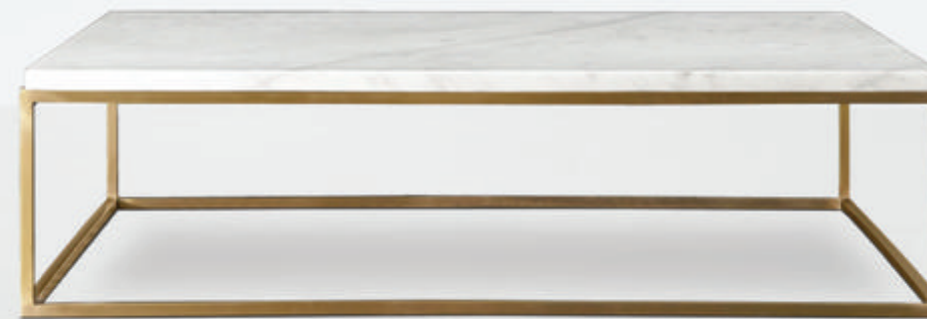

NICHOLAS COLLECTION

DELIVERS IN 2-3 WEEKS: CONTINENTAL U.S.
DELIVERS IN 3-4 WEEKS: ALASKA, HAWAII AND CANADA
SHIPS IN 2-3 WEEKS FROM U.S. PORT TO INTERNATIONAL LOCATIONS

**NICHOLAS MARBLE ROUND
SIDE TABLE**
18" diam., 20"h
SKU: 10000225MWHHTTR
Available in: White Marble/Burnished Brass

**NICHOLAS MARBLE ROUND
COFFEE TABLE**
36" diam., 14"h
SKU: 10000222MWHHTTR
Available in: White Marble/Burnished Brass

**NICHOLAS MARBLE RECTANGULAR
COFFEE TABLE**
48"w x 24"d x 14"h
SKU: 10005144MWHHTTR
Available in: White Marble/Burnished Brass

**NICHOLAS MARBLE
CONSOLE TABLE**
72"w x 16"d x 30"h
SKU: 70040039MWHHTTR
Available in: White Marble/Burnished Brass