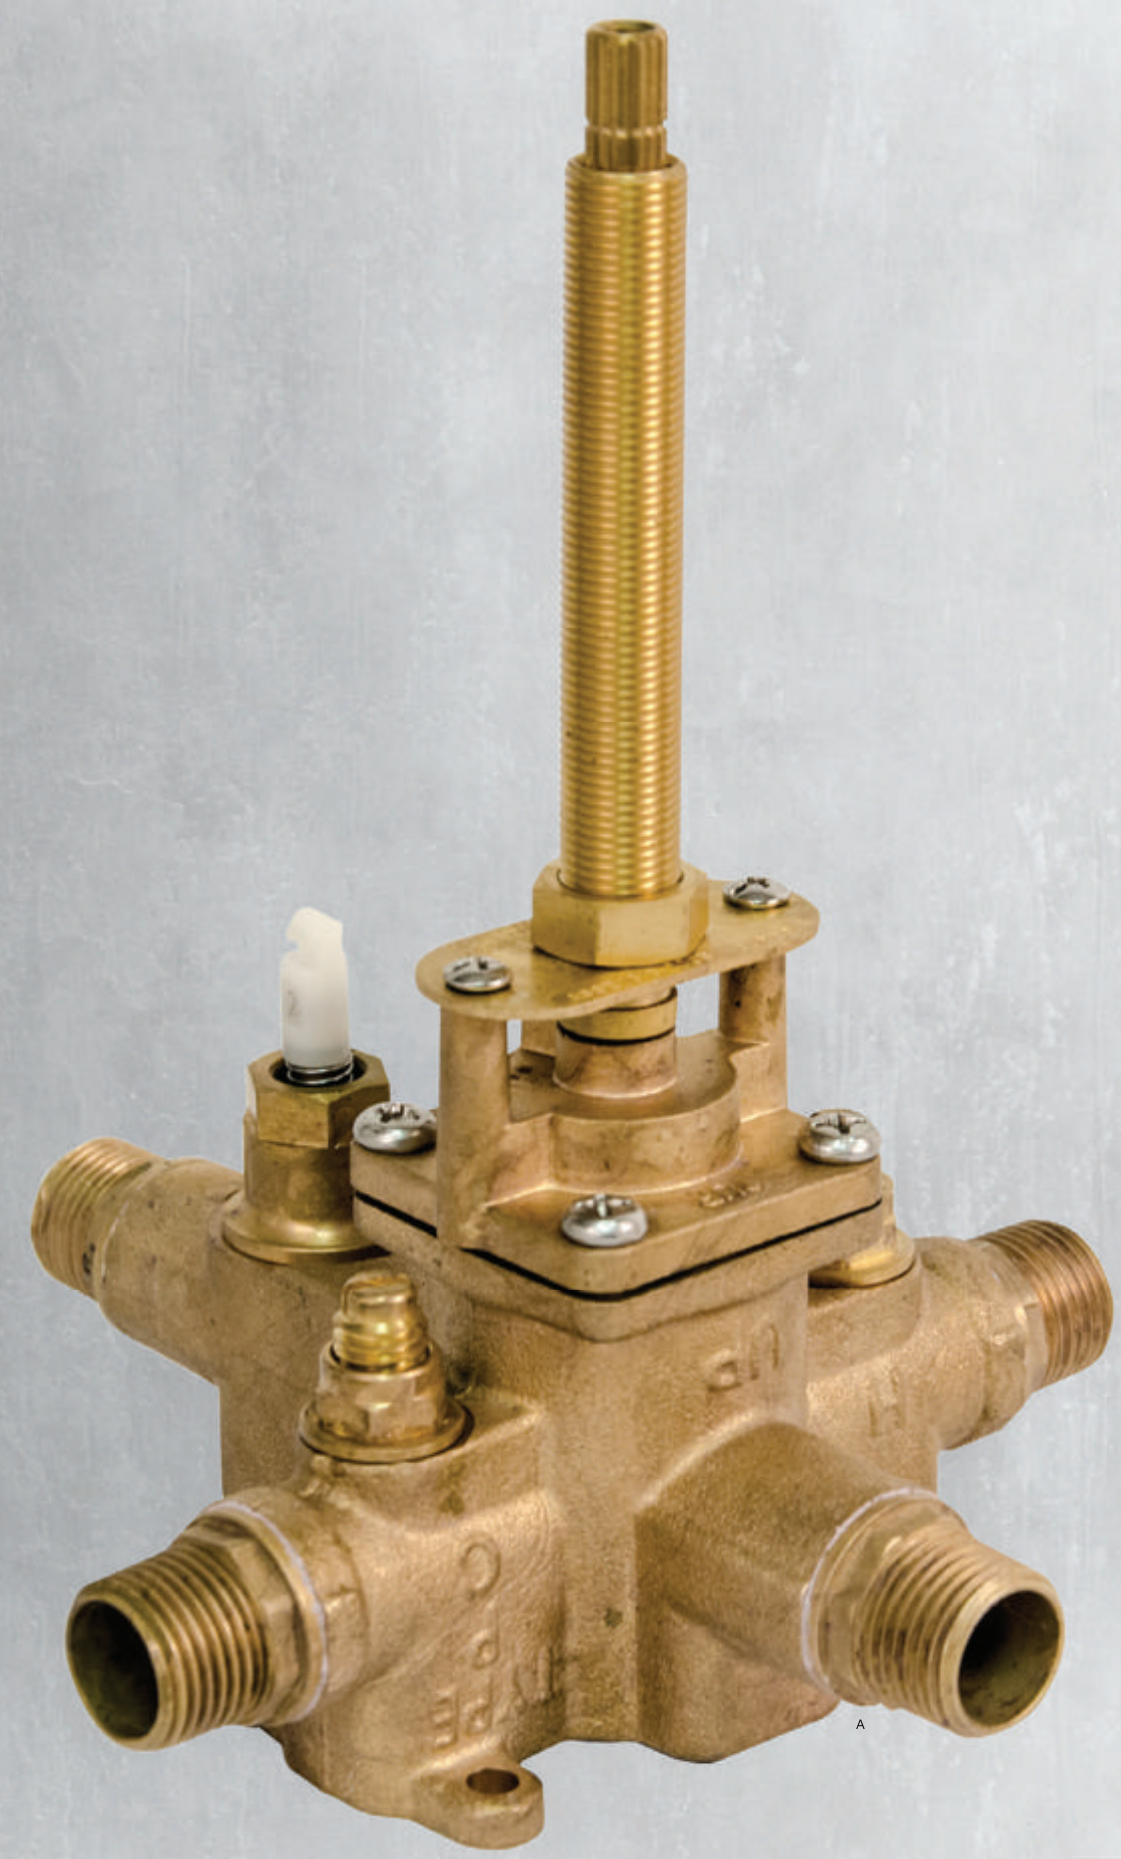

VALVES & DIVERTERS

A. BALANCED-PRESSURE VALVE WITH DIVERTER FOR TUB/SHOWER INSTALLATION
SKU: 70020538NONETR
B. BALANCED-PRESSURE VALVE FOR SHOWER INSTALLATION
SKU: 70020537NONETR
C. FREESTANDING TUB FILLER ROUGH-IN
SKU: 70810091NONETR

D. BALANCED-PRESSURE MULTI-PORT DIVERTER VALVE
SKU: 70010813NONETR
E. PRISM ROMAN TUB HOT/COLD VALVE
SKU: 70050285NONETR
F. PRISM ROMAN TUB HANDHELD SHOWER DIVERTER VALVE
SKU: 70050289NONETR

G. GRAHAM ROMAN TUB VALVE WITH HANDHELD SHOWER DIVERTER VALVE
SKU: 70020823NONETR
H. ARC ROMAN TUB VALVE WITH HANDHELD SHOWER DIVERTER VALVE
SKU: 70020840NONETR
I. THERMOSTATIC 1/2" VALVE WITH 2-WAY FLOW CONTROL
SKU: 70030321NONETR
J. THERMOSTATIC 1/2" VALVE WITH 3-WAY FLOW CONTROL
SKU: 70030322NONETR