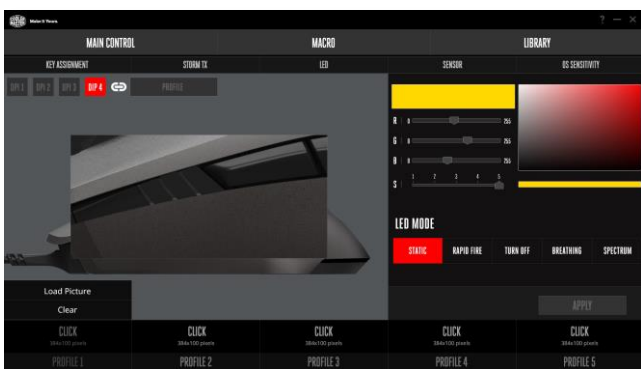

### Specification

<b>Grip Type</b>	Palm & Claw Changeable
<b>Material</b>	Plastic / Rubber
<b>Color</b>	Gun Black
<b>LED Color</b>	16.7 Million RGB
<b>Sensor</b>	Avago PMW3360 Optical
<b>CPI / DPI</b>	4 Levels (400~12,000dpi)
<b>Tracking Speed</b>	250 ips/50g
<b>Lift Off Distance</b>	< ~2mm / Adjustable
<b>Polling Rate</b>	1000 Hz / 1 ms
<b>Angle Snapping</b>	Yes
<b>Mouse acceleration</b>	No acceleration
<b>Programmable Profiles</b>	5
<b>Processor</b>	32 bit ARM processor
<b>On-board Memory</b>	512KB
<b>Switches, Lifespan</b>	Omron, 20 million
<b>Programmable buttons</b>	8
<b>Body coating</b>	Matte UV Coating
<b>Connector</b>	Gold-plated
<b>Cable Length</b>	Braided Cable , 1.8 Meters
<b>Dimensions (mm/inch)</b>	125(130) x 67.8 x 38 / 4.92 (5.12) x 2.67 x 1.5 inch
<b>Weight</b>	127 / 128 g 0.28 / 0.283 lbs
<b>Weight (without USB Cable)</b>	98 / 99 g (0.216 / 0.218 lbs)
<b>Warranty</b>	2 years

Make It Yours.

Claw grip top cover 125 mm

Palm grip top cover 130 mm

RGB illumination

Interchangeable side panels

LED Setting

Storm Tactix