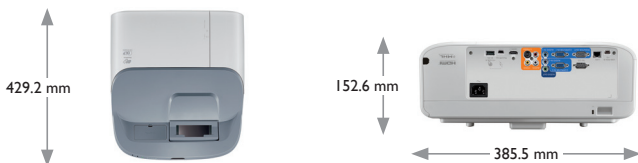

Dimension

Optional Accessories

- Spare Lamp Kit 5J.JDM05.001
- Wall Mount WM04G4
- 3D Glasses DGD24

Because it matters