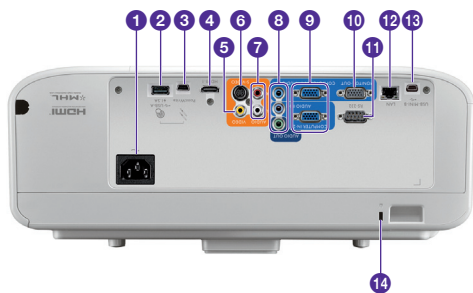

Input and Output Terminals

- 1 AC power jack
- 2 USB Type A port (Power for Touch kit)
- 3 PointWrite port (PointWrite kit is required)
- 4 HDMI-input port
- 5 Video input jack
- 6 S-Video input jack
- 7 Audio (L/R) input jacks
- 8 Audio output jacks
- 9 RGB (PC)/Component Video (YPbPr/YCbCr) signal input jacks
- 10 RGB signal output jack
- 11 RS232 control port
- 12 RJ45 LAN input jack
- 13 USB Mini-B port
- 14 Kensington anti-theft lock slot

Product Specifications

Projection System	DLP	
Native Resolution	WXGA(1280*800)	
Brightness	3300AL	
Contrast Ratio	10,000:1	
Display Color	1.07 Billion Colors	
Lens	F2.5,f=5.1mm	
Aspect Ratio	Native 16:10 (5 aspect ratio selectable)	
Throw Ratio	0.24	
Image Size (Diagonal)	86"-140"/300"	
Zoom Ratio	Fix	
Lamp Type	240W	
Lamp Mode (Normal/Eco/SmartEco/LampSave)*	2500/4000/6000 hours	
Keystone Adjustment	2D,Vertical +/- 30 degrees, Horizontal +/-25 degree	
Projection Offset	130%(±5%)	
Resolution Support	VGA(640 x 480) to UXGA(1600 x 1200)	
Horizontal Frequency	15~102KHz	
Vertical Scan Rate	23~120Hz	
Compatibility	HDTV Compatibility	480i, 480p, 576i, 576p, 720p, 1080i, 1080p
	Video Compatibility	NTSC, PAL, SECAM
Interface	Computer in (D-sub 15pin)	x 2(Shared with component)
	Monitor out (D-sub 15pin)	x 1
	Composite Video in (RCA)	x 1
	S-Video in (Mini DIN 4pin)	x 1
	HDMI/MHL	x 2(HDMI 2 with MHL)
	Audio in (Mini Jack)	x 1
	Audio out (Mini Jack)	x 1
	Audio L/R	x 1
	Speaker	10W x 2
	USB (Type mini B)	x 2(FW download/PointWrite)
	USB(Type A)	x 2 (USB display/USB reader/5V/2A power supply)
	RJ45	x 1 (LAN Control & LAN Display)
	RS232 (DB-9pin)	x 1
	IR Receiver	x1 (Front)
Dimensions	Dimensions(W x H x D)	38.9*133.4*43.1mm(w Mirror)
	Weight	8.0KG(w/o wall mount)
Power	Power Supply	AC100 to 240 V, 50 to 60 Hz
	Power Consumption	typical 410W, Network standby <6W, Standby <0.5W
Audible Noise	37/33 dBA (Normal/Economic mode)	
On-Screen Display Languages	Arabic/Bulgarian/ Croatian/ Czech/ Danish/ Dutch/ English/ Finnish/ French/ German/ Greek/ Hindi/ Hungarian/ Italian/ Indonesian/ Japanese/ Korean/ Norwegian/ Polish/ Portuguese/ Romanian/ Russian/ Simplified Chinese/Spanish/ Swedish/ Turkish/ Thai/ Traditional Chinese (28 Languages)	
Picture Modes	Dynamic/Presentation/sRGB/Cinema/(3D)/User 1/User 2	

Logistics information

Product Code	9HJDN77.14E
EAN Code	471 8755 05773 1
Dimensions Single Carton (cm)	590*500*533
Carton Weight (kg)	6,2
Pallet Size Block (cm)	1200*1000*1719

BenQ Europe B.V.
Meerenakkerweg 1-17
5652 AR Eindhoven
The Netherlands
Tel: +31 88 8889200
Fax: +31 88 8889299

© 2015 BenQ Corp. Specification may vary by region, please visit your local stores for details. Actual product's features and specifications are subject to change without notice. This material may include corporate names and trademarks of third parties which are the properties of the third parties respectively. Doc.: PRJ HB BR EN 0301

Because it matters