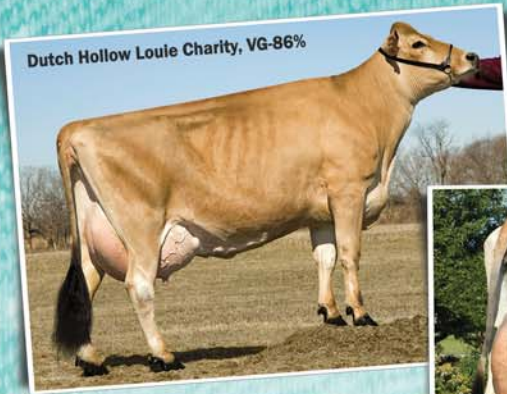

Working Together!

We are proud of our working relationship with Select Sires in sampling these bulls.

YOUR SUCCESS *Our Passion.*

Dutch Hollow Louie Charity, VG-86%

Dutch Hollow Zik Medly-P, E-91%

Dutch Hollow Milk Olive-P, E-91%