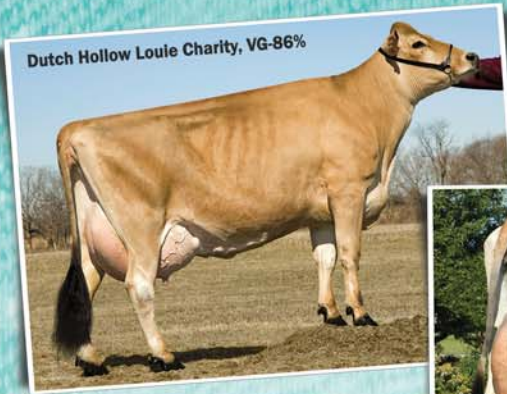

Working Together!

We are proud of our working relationship with Select Sires in sampling these bulls.

YOUR SUCCESS *Our Passion.*

Dutch Hollow Louie Charity, VG-86%