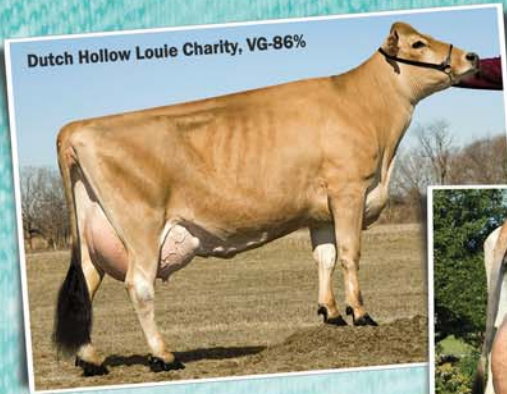

Dutch Hollow Louie Charity, VG-86%

Dutch Hollow Zik Medly-P, E-91%

Dutch Hollow Milk Olive-P, E-91%

7JE1133 Dutch Hollow

MOTIVATION-PP JH1F

.09%F .03%P +4.0 PL GJPI +124

USDA: GPTA 10/13 66%R

Sired by ECLIPES-P