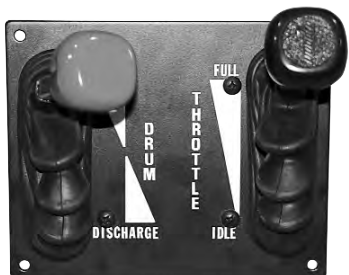

102-11697-01

REAR QUADRASTAT CONTROL

For Related Parts see Chart Below

702-04121-01