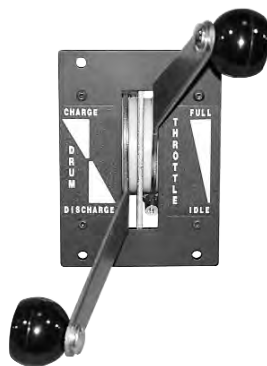

Rebuilt Unit 102-12034-01EX

102-10292-01

REAR CONTROL 3" TRAVEL

For Related Parts see Chart Below

Part Number	Related Parts & Information
102-11714-01	Swivel 102-11714-13 Knob 112-10130-44
102-10292-01	Red Knob 00406 Green Knob 00407 Throttle Lever . . . 102-07240-19 Roller Guide 102-09941-11 Clutch Lever Kit . 102-09941-13 Clutch Shaft 102-09941-14 Base & Brake Assy. 102-09941-16 Brake 102-09941-23 Clutch Arm 102-09942-11 Throttle Lever Kit . 102-09941-12
102-09941-12	Knob 00407 Brake 102-09941-23 Throttle Lever . . . 102-07240-19

102-09941-12

CONTROL THROTTLE LEVER KIT

For Related Parts see Chart

102-11697-01

REAR QUADRASTAT CONTROL

For Related Parts see Chart Below

702-04121-01

REAR CONTROL 3" TRAVEL

For Related Parts see Chart Below

102-13201-01

CONTROL MECHANISM ONLY 3" OR 4" TRAVEL

For Related Parts see Chart Below

602-20357-01

CAB CONTROL 3" TRAVEL

For Related Parts see Chart Below

Part Number	Related Parts & Information
102-11697-01	Throttle Input Lever 102-11697-02 Pump Input Lever 102-11697-12 Pivot Throttle 112-10130-40 Red Knob 112-10130-43 Output Lever 112-10130-45 Friction Assy w/Detent 112-10130-47 Gate Plate 102-11697-11 Pivot Pump 112-10130-13 Boot 112-10130-42 Black Knob 112-10130-44 Friction Assembly 112-10130-46
702-04121-01	Control Mechanism Only 102-13201-01 Control Housing Only 502-20919-80
102-13201-01	Control w/Box 702-04121-01 4" Stroke Bracket 102-12976-01 Knob (2 ea) 102-13201-02 30 Series Clevis 102-07240-21 Friction Disk (4 ea) 102-13201-18 Carriage Bolt (2ea) 102-13201-24 3" Stroke Bracket 102-13010-01 Control Box 502-20919-80 Throttle Lever 102-13201-03 60 Series Clevis 06-1500-06 Belleville Washer (5ea) 102-13201-19 Drum Lever 102-13201-38
602-20357-01	Decal 102-05612-62 40 Series Clevis 042212 Knob 102-13201-02 60 Series Clevis 1050292