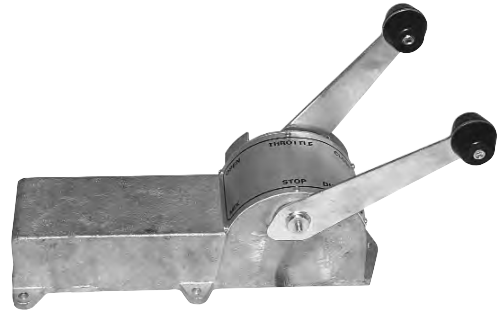

For Related Parts see Chart

Part Number	Related Parts & Information
92999	Face Plate 92999P
	Switches:
	Hopper, Chute Lock, Drum Start/ Stop, Work Light Switch 1710034
	Chute Up/Down, Throttle Charge/Discharge Switch 1710035

CEPI Builds Your Control Cable to Order, Using Teleflex Components.

Your Control Cables are too critical to trust anyone but CEPI and Teleflex.

Call 800-745-3414 for all your control cable needs.

CEPI CONSTRUCTION EQUIPMENT PARTS, INC.

Teleflex Morse.

5011220

CAB CONTROL 4" TRAVEL
For Related Parts see Chart Below

5010886

REAR CONTROL 4" TRAVEL
For Related Parts see Chart Below

1920259

CONTROL QUADRATAT
Call 800-745-3414 For Pricing

5010886-3

REAR CONTROL 3" TRAVEL
Same Internal Parts as 5010886

CCB Controls

Part Number	Related Parts & Information			
5011220	Knob Only	1010409	Knob Kit*	1010409AK
	Locknut*	1031345	Washers*	1050302 & 1050824
	Plate	1091155	Rubber Washer*	1320441
	Housing	5011138	Control Spacer*	5011142
	Trunnion 5/16"*	5011143	Trunnion 1/4"*	5011144
	Handle*	5011180	Arm*	5011310
	Repair Kit (kit includes*)	5011220AK		
5010886	Greaseable Levers		Knob Only	1010409
	Knob Kit*	1010409AK	Screw	1030526
	Machine Screw	1031082	Locknuts*	1031345 & 1031767
	Control Washer*	1050503	Flatwasher*	1050824
	Plate	1091058	Rubber Washer*	1320441
	Housing	5010881	Handle*	5010884
	Lever*	5011309	Repair Kit (kit includes*)	5010886AK