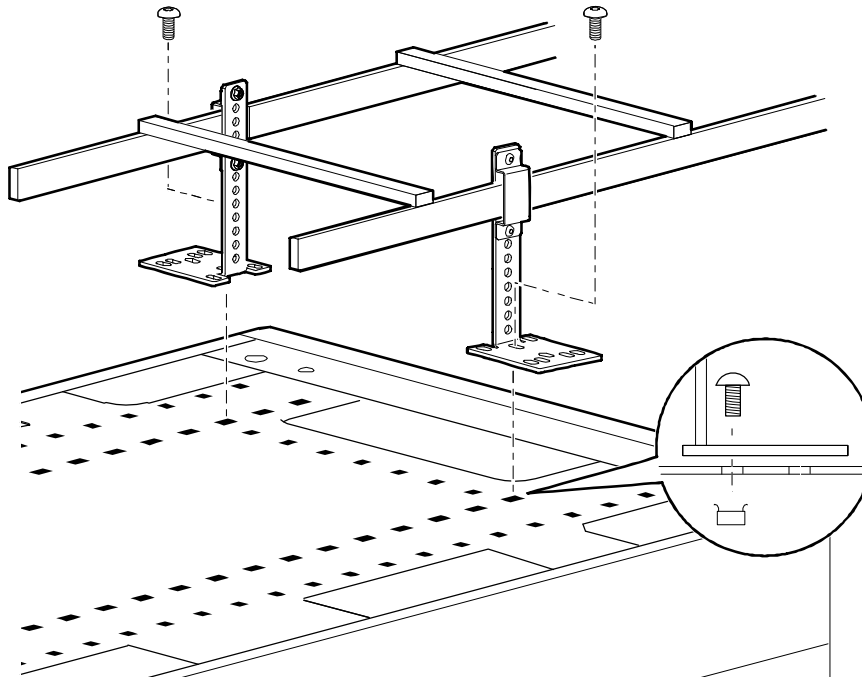

NetShelter[®] Cable Ladder Elevation Brackets (AR8186)—Installation Instructions

For additional information, see the product page on the APC Web site, www.apc.com.

1

2

1

2

Customer support and warranty information is available at the APC Web site, www.apc.com.