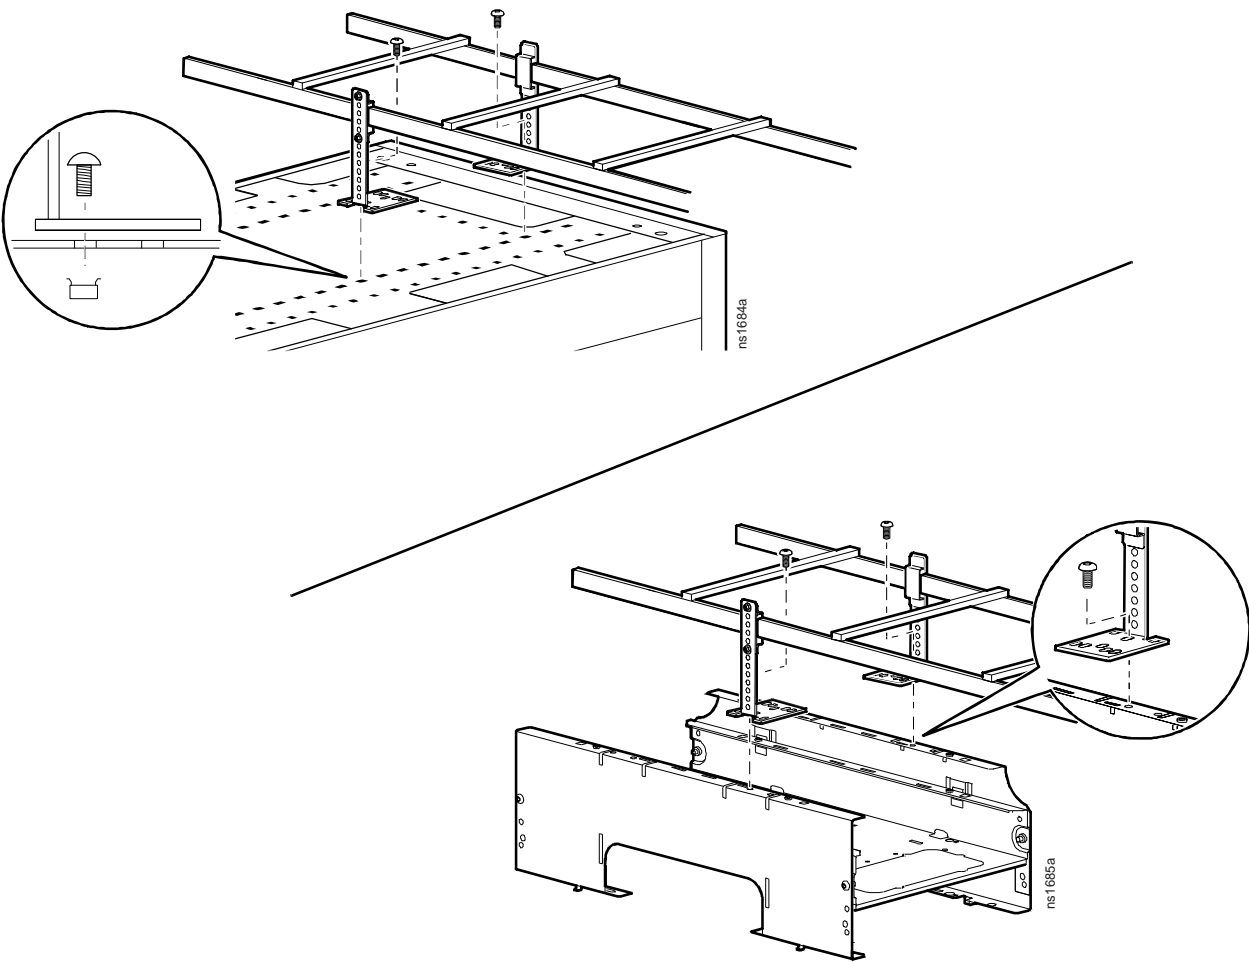

NetShelter[®] Cable Ladder Elevation Brackets (AR8186)—Installation Instructions

For additional information, see the product page on the APC Web site, www.apc.com.

1

2

1

2

Customer support and warranty information is available at the APC Web site, www.apc.com.