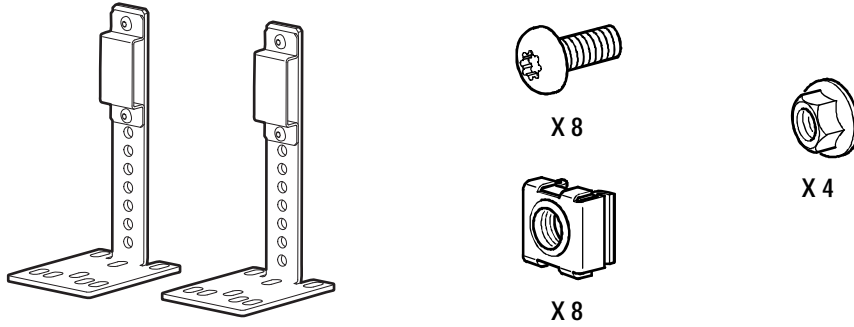

NetShelter[®] Cable Ladder Elevation Brackets (AR8186)—Installation Instructions

For additional information, see the product page on the APC Web site, www.apc.com.

1

2

1

2

Customer support and warranty information is available at the APC Web site, www.apc.com.