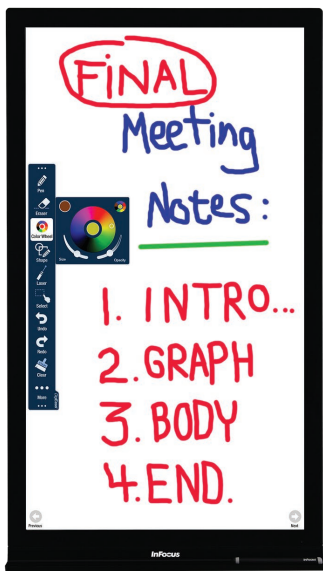

The DigiEasel platform can react to your presence just by lifting the stylus from its docking station.

Get the Most Out of Your Whiteboard

Stop taking photos of your old dry erase board and step up to a digital whiteboard. You'll never lose an idea and your meetings will be more efficient and productive.

- Capture and save whiteboard notes electronically
- Email information directly from the DigiEasel (INF4030CB/INF4030CBp)
- The whiteboard scrolls seamlessly as you need additional space, allowing room for free-form drawings, diagrams, and notes
- Write or draw with a complete collection of digital pens, highlighters, shapes, and lines from a continuous spectrum color wheel
- Use it with or without a stylus
- Paste images onto the whiteboard or add useful custom backgrounds, such as a grid or a calendar
- Multiple point touch allows multiple people to write or draw at the same time
- No calibration required

Touchscreen Display

Your DigiEasel is also a touch-enabled display device for your computer. Simply plug in your PC, Mac, or Chromebook and control it from the display via touch. Plus, numerous ports are available to connect the DigiEasel with other systems and peripherals.

- Display via HDMI, VGA, or component video and enable touch via USB
- RS232 port for integration with room control systems
- Audio input and output ports allow for quality sound

Wireless Collaboration

Make meetings and lessons of all types more efficient and engaging with the wireless collaboration solution from InFocus. Easily connect and share content from any mobile device without wires or cords. Our wireless collaboration solution comes packed with powerful tools and useful features to make team work easier than ever before.

- Robust and reliable connection via special apps with extra features:
  - Annotation from your smartphone or tablet mobile device
  - Built-in support for cloud drive services
  - Use your device's camera as a document camera
- See content from four devices at once with QuadView
- The Moderator feature empowers teachers to control a classroom full of student devices and choose who is presenting
- The Follow feature lets the audience follow along with the presented content from their own device
- Connect natively with AirPlay or Miracast, or via Chrome extension
- On-board video decoding displays HD video seamlessly, even at high resolutions
- Connect to your network to create a new, secure wireless access point