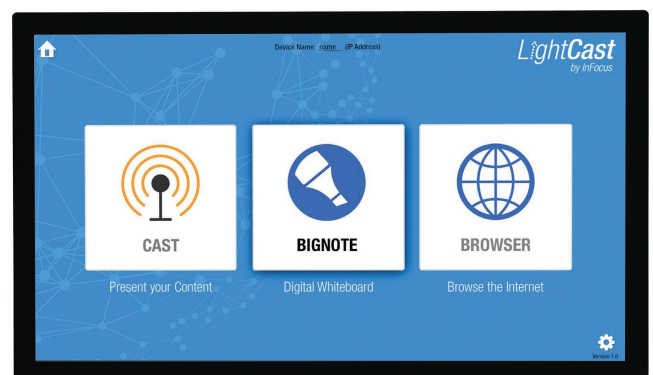

DigiEasel's versatility helps you collaborate and prepares you to capture the next big idea, whenever or wherever it strikes.

DigiEasel works in either portrait or landscape mode.

### Key Features

- Beautiful 1080p capacitive touch display in portrait or landscape orientation
- Draw on a massive whiteboard canvas and save and share the results
- Multiple colors, shapes and backgrounds are available to help you communicate your ideas
- Wirelessly display your device's screen or browse the web (INF4030CB/INF4030CBp only)
- Display your notebook via HDMI, VGA, or component video
- Impress your visitors with a professional, high-tech tool that's fun to use

### Use It Anywhere

Great ideas and conversations can happen anywhere, anytime. Be ready to capture that information with DigiEasel. At 40 inches, DigiEasel is our most versatile interactive whiteboard and display. Choose from portrait or landscape mode to fit the need of any boardroom, classroom, huddle space—or anywhere you collaborate.

### Go Digital for a Great Value

Leave those smelly pens, stained dry-erase boards, and warped flip charts behind. DigiEasel elevates your meeting space with the professional look and technological power of an interactive whiteboard at an ultra-low cost. Make collaboration easier and more efficient with a whiteboard display solution for today's fast-paced digital world.