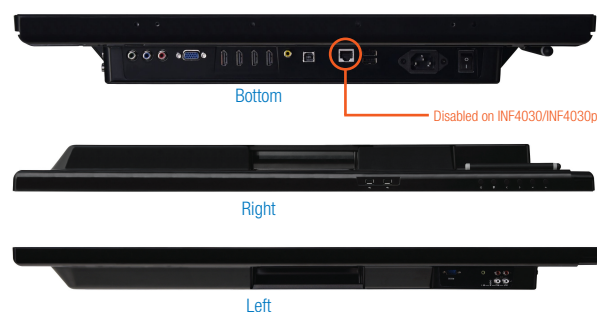

Wireless Collaboration (INF4030CB/INF4030CBp) - Contains both LiteShow 4 and LightCast Key

App-based Casting Compatibility	Windows, Apple OSX, Android iOS, and Chrome OS (LiteShow Manager and MirrorOp app**)
Native Casting Compatibility	Chrome and specific versions of Android, Windows, and Apple operating systems (Airplay*, Miracast*, and InFocus LightCast Sender**)
Wireless Range	Up to 300 ft/91 m
Data Rate	Wireless: Up to 150 Mbps LAN: 10/100
Wi-Fi Compliant	802.11 b/g/n with MIMO
Security	IEEE Standard 64/128 bit WEP/WPA/WPA2-PSK/WPA-Enterprise
Connectivity	802.11 b/g/n (2 dipole antenna), RJ-45 (10Base-TX), VGA, HDMI, USB Type A x 3, 3.5 mm audio out
Video/Audio Decoding	MPEG1, MPEG2, MPEG4, DivX@3/4/5, Xvid, WMV 9, MP3, WMA
Warranty	1 Year

*For more product specifications see datasheets for LiteShow 4 and LightCast

**Check with your manufacturer for details

Accessories

Stand for 40-Inch Display (INA-STNDSM)

Lift Case for 40-Inch Display (CA-ATALIFT40)

Universal VESA 200 x 200 Swivel Mount -

Portrait or Landscape (INA-SWVLMNT)

Replacement Touchscreen Stylus (INA-STYLUS)

Extended Warranty (EPWHW40JT1, EPWHW40JT2)

* Product specifications, terms, and offerings are subject to change at any time without notice.