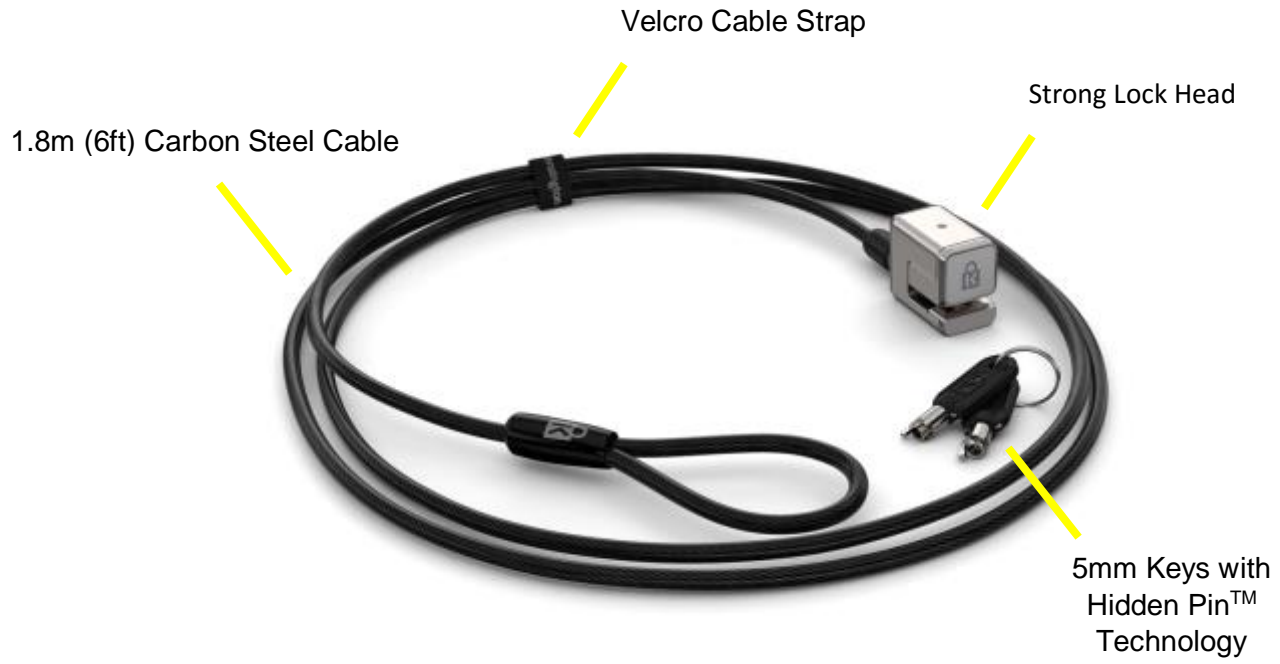

LOCK AND CABLE

LOCK HEAD