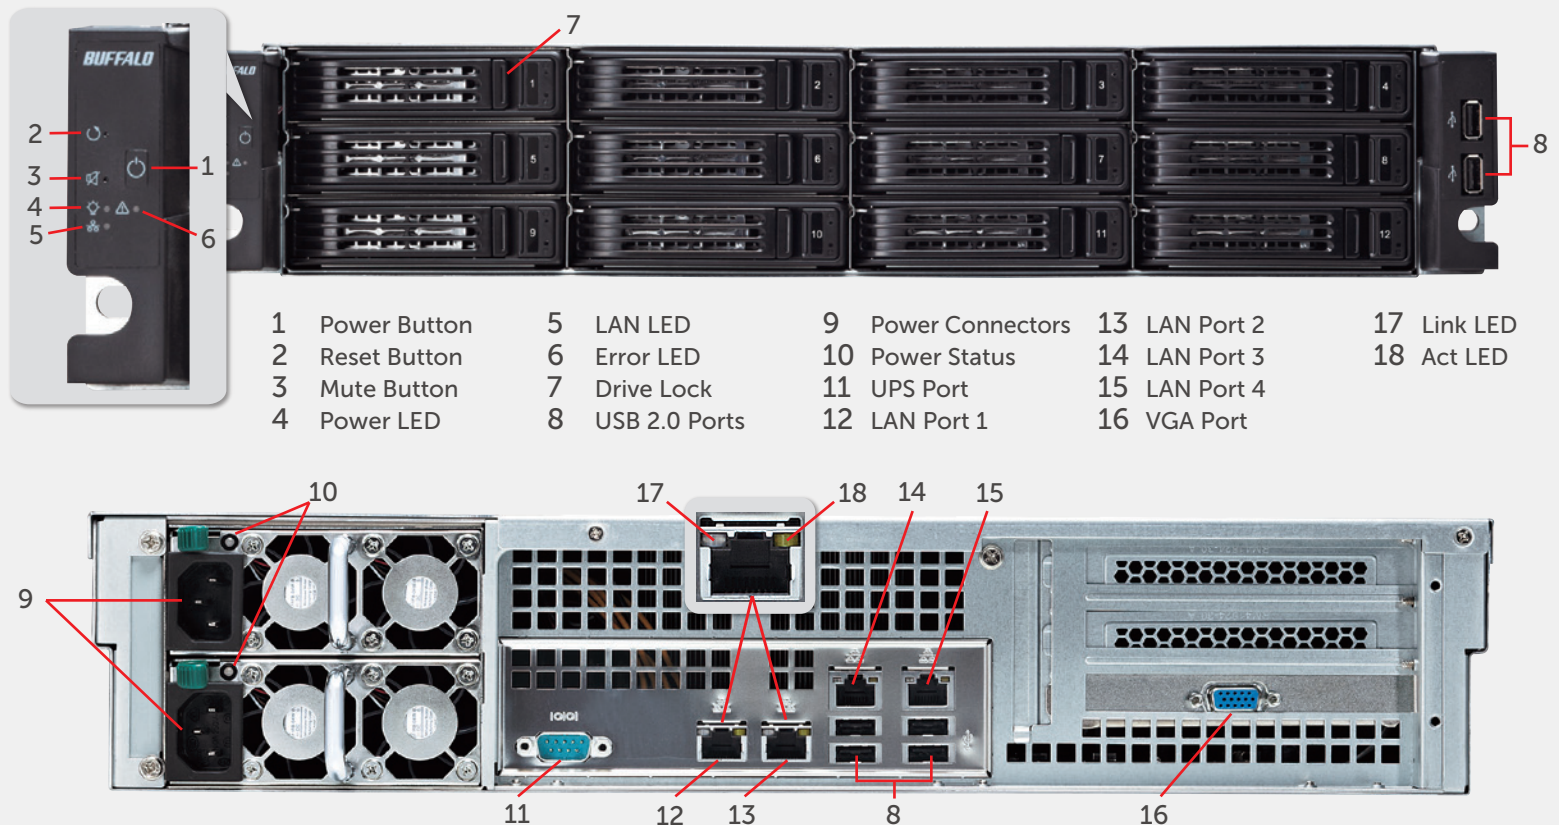

REMOTE FILE ACCESS

TeraStation 7120r Enterprise offers multiple ways to remotely access and share your important data for enhanced collaboration and productivity. With WebAccess and FTP/SFTP servers, you can securely access and share files with anyone outside the local network. Trusted recipients can access selected files from anywhere over the Internet, and with WebAccess files can also be accessed remotely from a tablet or smartphone.

SURVEILLANCE VIDEO MANAGEMENT

TeraStation 7120r Enterprise offers a video surveillance asset management platform that allows you to record high quality video and store and manage it for easy access and playback. Surveillance Video Manager provides advanced features and helps you manage and store camera feeds, enabling playback of live and stored video with support for any RTSP IP-based video camera.

NEARLINE STORAGE

TeraStation 7120r Enterprise utilizes high performance enterprise-class HDDs delivering energy efficient high capacity storage with increased performance and reliability.

HELIUM-FILLED HARD DRIVES

Exclusive to the 72 TB model, HGST Ultrastar He6 helium-filled hard drives help to improve efficiency and enable system storage capacity expansion while maximizing storage space utilization for reduced total cost of ownership. Additionally, the Ultrastar He6 helium-filled drives run 30% quieter than typical enterprise HDDs.