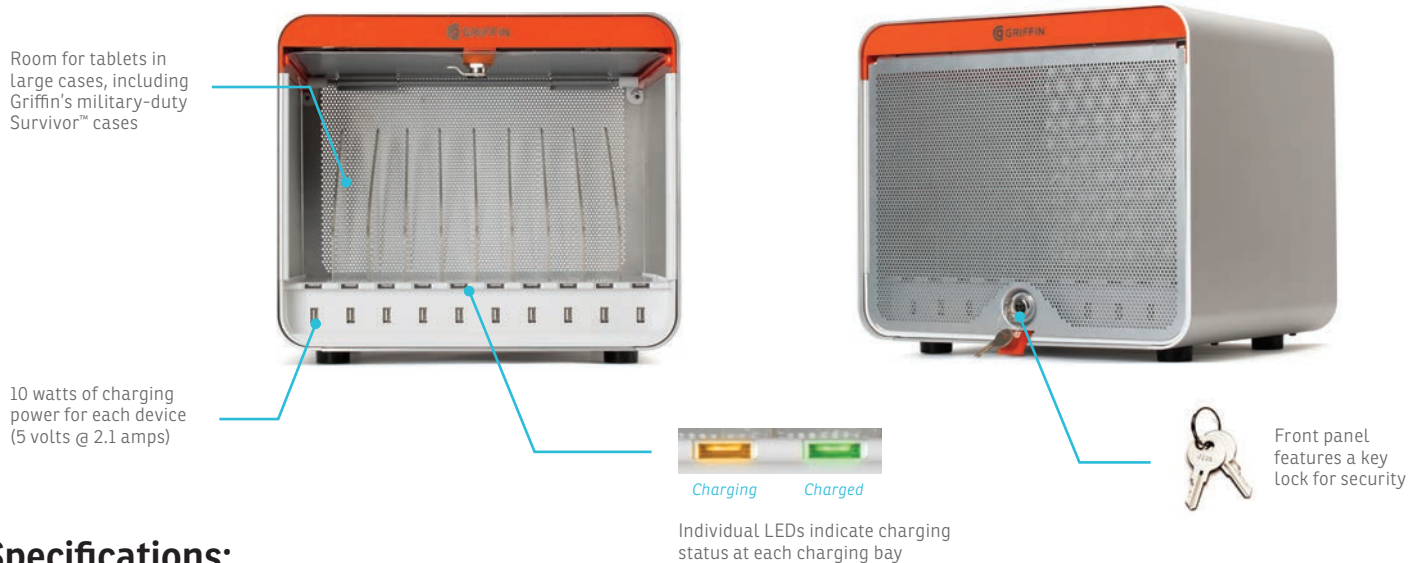

The most beautiful way to charge and store multiple tablets

MultiDock is space-efficient with room to grow for storing, charging and syncing 10, 20 or up to 30 iPad tablets or other devices using USB to 30-pin, Lightning, or Micro USB.

Store, Charge, and Sync

Store, charge and sync a whole fleet of tablets in a single location. Link three MultiDock charging stations together and maintain as many as 30 devices from a single host computer. Griffin ChargeSensor™ technology automatically detects the charging characteristics of each connected device and supplies the charging rate it needs for fastest, most complete charging.

Quick Charge Mode

MultiDock charges your devices many times faster using its unique Quick Charge Mode. When used with Apple devices featuring the Lightning connector, MultiDock charges these devices at the fastest possible rate, even while syncing, thus ensuring that your devices will be fully charged and ready when you need them.

Sleek Design

We purposely designed MultiDock so you won't be tempted to lock it away in an IT cave. You'll want to put it where you can see it. Because, not only does MultiDock save space, it gives you all the functionality you need without sacrificing aesthetics.

Specifications: