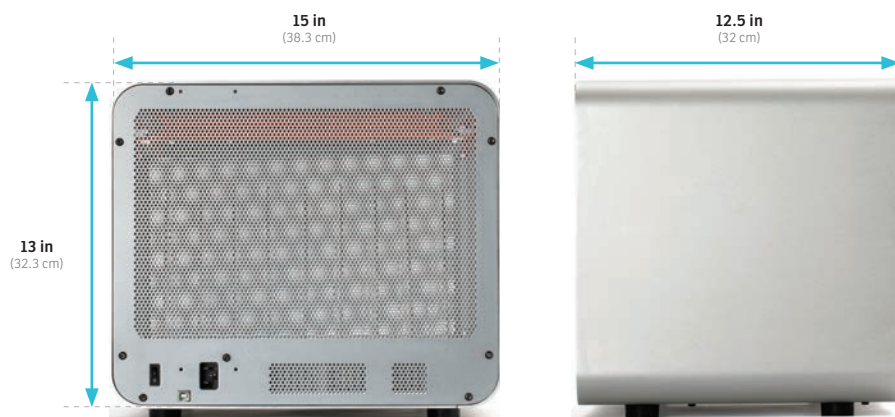

Specifications:

Dimensions:

Outer Dimensions:

13" (32.3 cm) H x 15" (38.3 cm) W x 12.5" (32.0 cm) D

Charge Bay Dimensions:

8.5" (21.5 cm) H x 1.25" (3.17 cm) W x 11" (28 cm) D

Weight: 18.6 lbs (8.44 kg)

Stack up to three MultiDock charging stations.