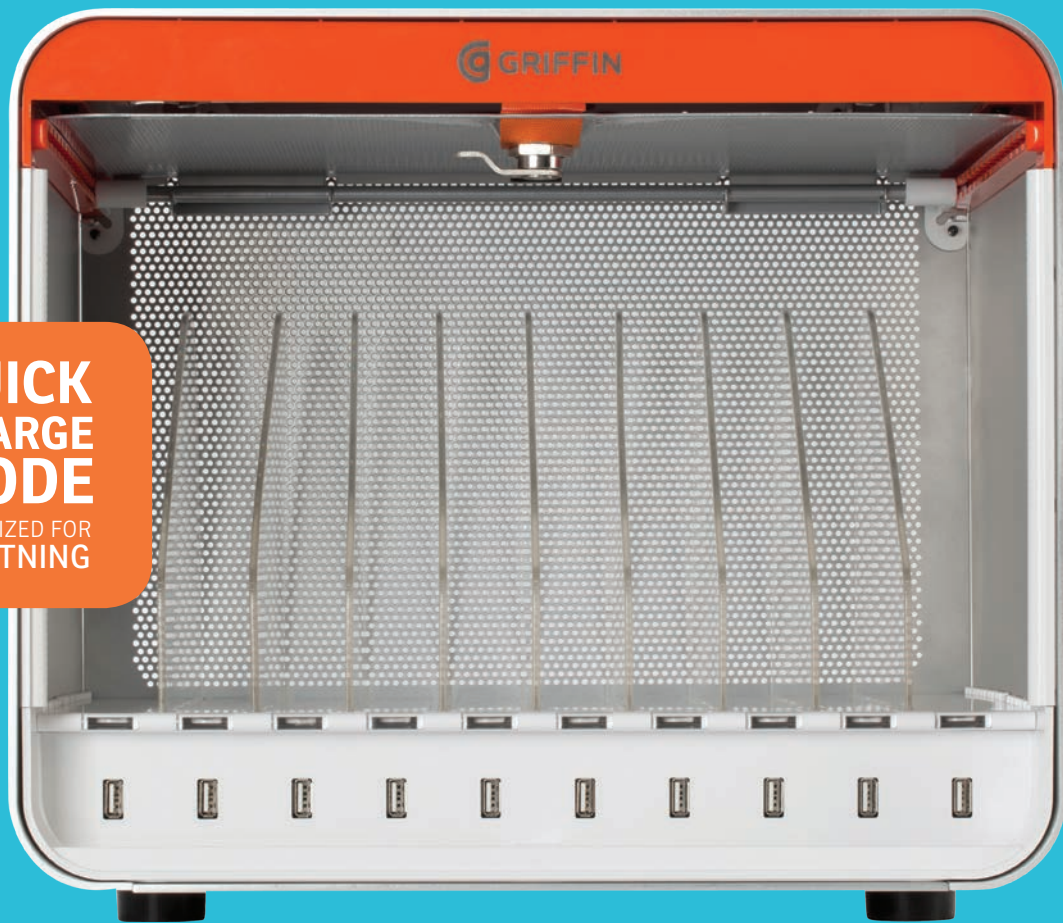

MultiDock™

CHARGING AND STORAGE FOR MULTIPLE IOS DEVICES AND TABLETS

**QUICK
CHARGE
MODE**

MAXIMIZED FOR
LIGHTNING

The most beautiful way to charge and store multiple tablets

MultiDock is space-efficient with room to grow for storing, charging and syncing 10, 20 or up to 30 iPad tablets or other devices using USB to 30-pin, Lightning, or Micro USB.

Store, Charge, and Sync

Store, charge and sync a whole fleet of tablets in a single location. Link three MultiDock charging stations together and maintain as many as 30 devices from a single host computer. Griffin ChargeSensor™ technology automatically detects the charging characteristics of each connected device and supplies the charging rate it needs for fastest, most complete charging.

Quick Charge Mode

MultiDock charges your devices many times faster using its unique Quick Charge Mode. When used with Apple devices featuring the Lightning connector, MultiDock charges these devices at the fastest possible rate, even while syncing, thus ensuring that your devices will be fully charged and ready when you need them.

Specifications:

Dimensions:

Outer Dimensions:

13" (32.3 cm) H x 15" (38.3 cm) W x 12.5" (32.0 cm) D

Charge Bay Dimensions:

8.5" (21.5 cm) H x 1.25" (3.17 cm) W x 11" (28 cm) D

Weight: 18.6 lbs (8.44 kg)

Stack up to three MultiDock charging stations.