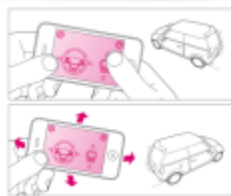

Bluetooth Controlled Car

Mini Cooper S

Use your Android/Symbian Smartphone to drive this Car!

BBZ201

- Use your Phone to control and drive this car!
- Super Fast Motor / Fully directional steering
- Intuitive motion control using mobile orientation sensor or touch-screen button interface
- Free BeeWi Control Pad application compatible Android 2.x, Symbian^3 and S60
- Designed for outdoor use

Specifications:

- Bluetooth 2.1, Class 2
- Serial Profile (SPP)
- Up to 15 metre range
- 4V Typical voltage (3xAA batteries not supplied)
- Scale 1/20, Dimensions 18 x 8 x 7.5 cm

Reference	BBZ201-A0 / B0
EAN	3492548060771
Packaging	Box with window
Availability	In Stock