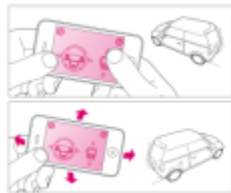

Bluetooth Controlled Car

Mini Cooper S

Use your Iphone/Ipad/Ipod to control and drive this car!

BBZ251

- Use your iPhone/iPad to drive this car!
- Super Fast Motor / Fully directional steering
- Intuitive motion control using mobile orientation sensor or touch-screen button interface
- Free BeeWi Control Pad application for iPhone/iPad
- Designed for outdoor use

Specifications:

- Bluetooth 2.1, Class 2
- Wireless iAp (iPhone/iPod)
- Up to 15 metre range
- 4V Typical voltage (3xAA batteries not supplied)
- Scale 1/20, Dimensions 18 x 8 x 7.5 cm

Reference	BBZ251-A6 /B6
EAN	3492548060863
Packaging	Box with window
Availability	In Stock

Official license