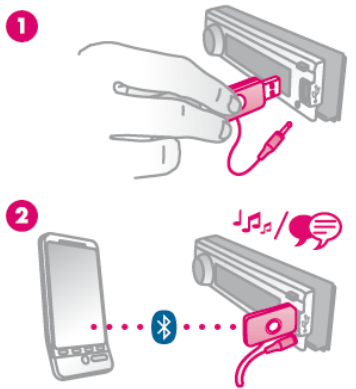

Reference White	BBS305-A1
EAN White	3492548133055
Reference Black	BBS305-A0
EAN Black	3492548133048
Packaging	New Packaging
Availability	In Stock

Bluetooth Audio Receivers

BBA100 / BBA101
Bluetooth Car Radio
Adaptor
Hands-Free & Audio
In Stock

BBR100
Bluetooth Stereo Music
Receiver (European plug only)
Audio Only
In Stock

Bluetooth Car Radio adaptor

Add Bluetooth To Your Car Radio System

BBA100 / BBA101

- Take advantage of the car radio speakers to listen to your music and go hands-free
- Simple one button operation
- Plug & Play installation - No need for recharging
- Advanced Echo & Noise Cancellation algorithm & Full Duplex, High Performance Microphone