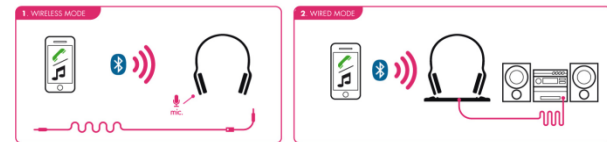

Ghost Bee
BBH300

- Wireless music and hands-free on the move: listen to your music and never miss a call!
- Comfortable and reliable design with adjustable headband
- Universal and compatible with all Bluetooth enabled music and hands-free devices
- Access to basic functions is hyper-intuitive, thanks to a **touch panel** located on the surface of the right earpiece. (Music Play/Pause, Forward /Rewind, Call management)
- BeeWi Audio App compliant
- **Specifications :**
 - Bluetooth 2.1 + EDR
 - HFP, A2DP & AVRCP Profiles
 - 10 hours of music listening
 - 12 hours talk time, 200 hours days standby