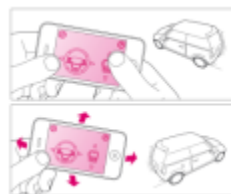

Bluetooth Controlled Car

Mini Cooper Coupé

Use your Smartphone to drive this Car!

BBZ252

- Use your Phone to control and drive this car!
- Super Fast Motor / Fully directional steering
- Intuitive motion control using mobile orientation sensor or touch-screen button interface
- Free BeeWi Control Pad application
- Designed for outdoor use

Specifications:

- Bluetooth 2.1, Class 2
- Wireless iAp (iPhone/iPod)
- Up to 15 metre range
- 4V Typical voltage (3xAA batteries not supplied)
- Scale 1/20, Dimensions 18 x 8 x 7.5 cm

Reference	BBZ252-A6
EAN	3492548128785
Packaging	Box with window
Availability	In Stock

Official license