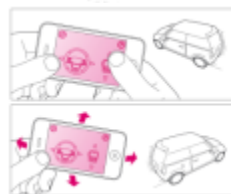

Official license

Bluetooth Controlled Car

Mini Cooper Coupé

Use your Smartphone to drive this Car!

BBZ202

- Use your Phone to control and drive this car!
- Super Fast Motor / Fully directional steering
- Intuitive motion control using mobile orientation sensor or touch-screen button interface
- Free BeeWi Control Pad application
- Designed for outdoor use