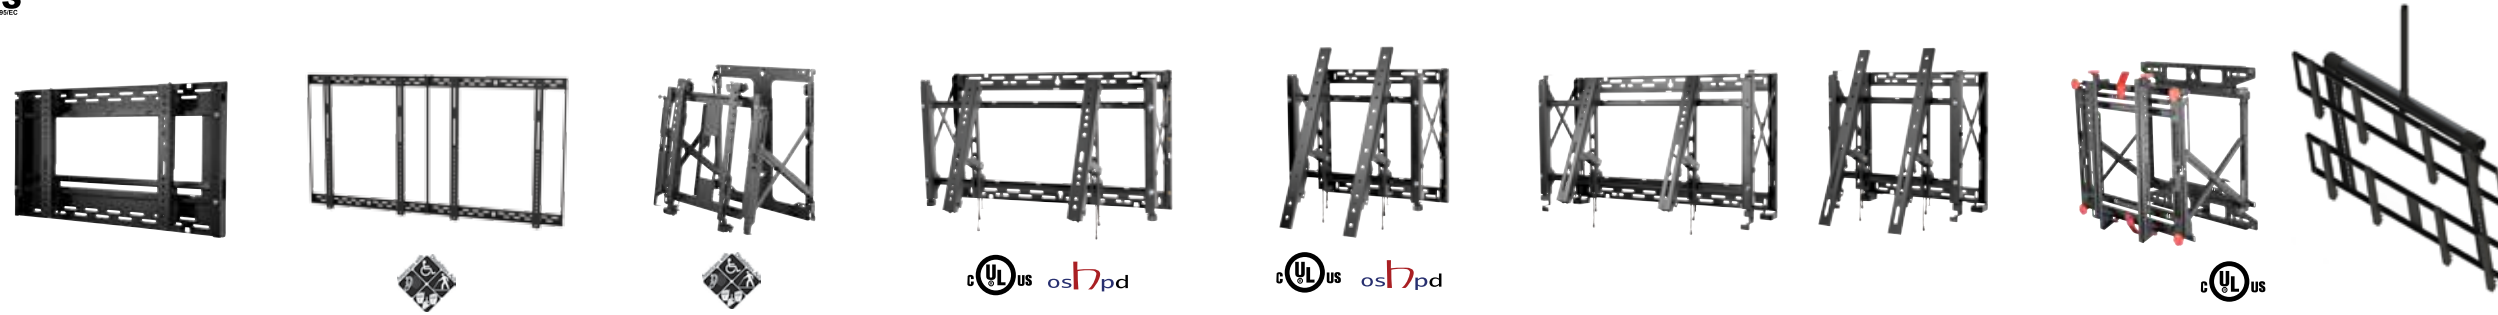

Video Wall Solutions

Peerless-AV® Video Wall Solutions offer limitless configurations, accommodating displays in both landscape and portrait orientations. With features such as the tool-less micro-adjustment and the quick release pop-out mechanism, you're given the tools you need to create the perfect video wall for any environment. Whether your digital signage application calls for a video wall mount, menu board mount, portable cart, floor stand, or ceiling mount, there's a solution for you.

PERFECT SOLUTION FOR **SHARP** PN-V551 LCD MONITOR

Sharp's 55-inch full high-definition PN-V551 professional LCD monitor features a 3.5 mm ultra-slim bezel that gives you the flexibility to build video walls with the dimensions to grace virtually any commercial or public space.

RoHS