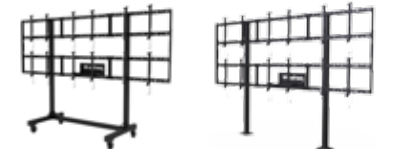

- Tool-less micro-adjustments at 8 points allows the mount to overcome uneven walls and creates a seamless video wall display

- Pull-out/prop-open mechanism provides quick service access

- Quick release pop-out mechanism provides convenient display access in recessed applications

- Tool-less micro-adjustments at 8 points allows the mount to overcome uneven walls and creates a seamless video wall display

- Tool-less micro-adjustment on the x, y and z axis

- Tilt options of 5°, 10°, 15° and 20° for perfect viewing angle and 8-point tool-less micro-adjustment

ALSO AVAILABLE

Portable Video Wall Carts & Modular Video Wall Pedestal Mounts
1x3, 2x2, 3x2, 4x2 or 4x3 Configuration

DS-C models | DS-S models

DS-C555-3X2 shown DS-S555-3X2 shown

Back-to-Back Modular Video Wall Pedestal Mount 2x2 Configuration

DS-S560-B2X2

Digital Menu Board Wall Mount with Height & Depth Adjustment - Landscape

DS-MBZ647L

configuration for three displays shown

Digital Menu Board Ceiling Mount Height & Depth Adjustment - Landscape
2x1 or 3x1 Configuration