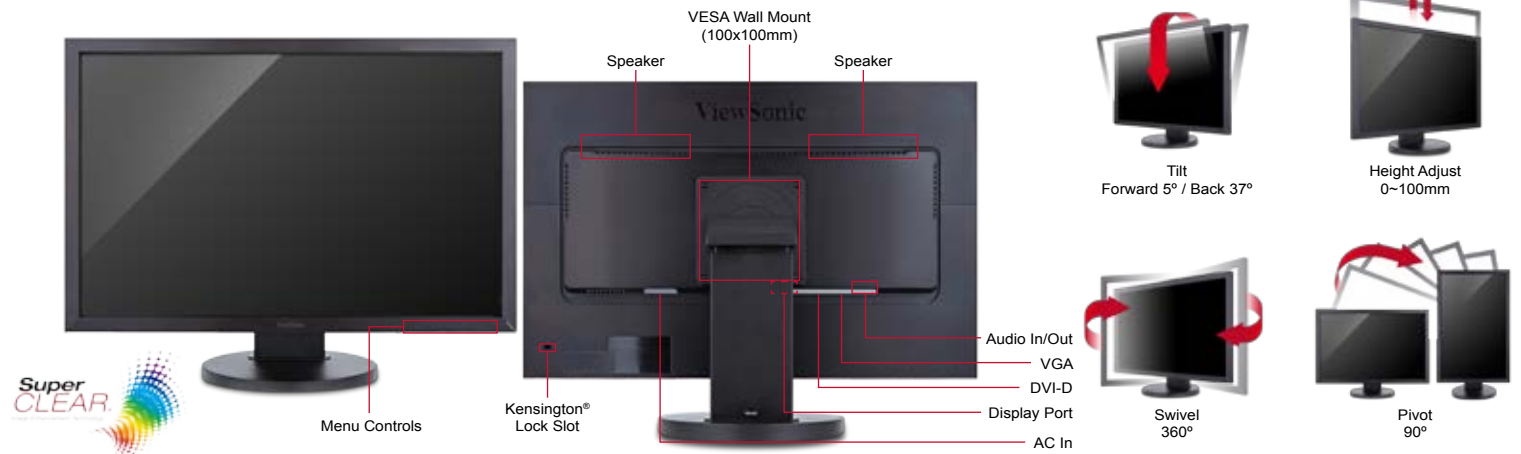

With advanced ergonomic features, ViewSonic® displays are designed to provide a greater range of adjustment for increased productivity and comfort. Users can reduce eyestrain and physical fatigue by adjusting the monitor via swivel, pivot, tilt, and height adjust options.

ViewSonic Flicker-free Technology

ViewSonic flicker-free displays use DC modulation backlights that maintain a steady stream of direct current power—nearly eliminating screen flickering at all brightness levels by providing a constant LED light source. This lets you work at your computer, play games, or watch movies longer – without eye fatigue.

ViewMode Settings for Enhanced On-screen Content

With five intuitive scenario presets, ViewSonic's unique ViewMode feature offers best-in-class screen calibration for accurate color rendering and excellent performance. "Game," "Movie," "Web," "Text," and "Mono" presets enhance gamma curve, color temperature, contrast, and brightness to deliver an optimized viewing experience for different screen applications.

Blue Light Filter for More Comfortable Viewing

Prolonged exposure to certain levels of blue light can cause eye discomfort. ViewSonic displays feature a Blue Light Filter setting that allows users to adjust the amount of blue light emitted from the screen, enabling longer viewing times and increased eye comfort for work and multimedia applications.

Specifications

LCD PANEL	Type	Color a-Si TFT Active Matrix PLS
	Display Area	20.4" horizontal x 12.8" vertical; 24.0" diagonal
	Optimum Resolution	1920x1200
	Brightness	250 cd/m2 (typ.)
	Contrast Ratio	1000:1 (typ.)
	Dynamic Contrast Ratio	50M:1 (typ.)
	Viewing Angles	178° horizontal, 178° vertical
	Colors	16.7M
	Response Time	5ms (GTG)
	Backlight	White-light LED
	Backlight Life	30,000 hours (min.)
	Panel Surface	Anti-glare, hard-coating (3H)
VIDEO INPUT	Digital	VGA, DVI, DisplayPort
	Frequency	Fh: 30~80kHz, Fv: 50~75Hz
	Sync	Separate Sync, Composite Sync, Sync on Green
AUDIO OUTPUT	Speakers	2-watt (x2)
COMPATIBILITY	PC	Up to 1920x1200 non-interlaced
	Mac®	Up to 1920x1200
CONNECTOR	Video In	VGA, DVI-D, DisplayPort
	Audio In	3.5mm mini jack
	USB	USB 3.0 (x4)
	Power	External power adapter
CONTROLS	Front Panel Buttons	Power, 1, Up, Down, 2
	OSD	Auto Image Adjust, Contrast/Brightness, Input Select, Audio Adjust, Color Adjust, Information, Manual Image Adjust, Setup Menu, Memory Recall (See user guide for complete OSD functionality)

ERGONOMICS	Tilt	Forward 5° / Back 37°
	Swivel	360°
	Pivot	90°
	Height	0-100mm
POWER	Voltage	AC 100-240V (universal), 50 / 60Hz
	Consumption	30W (typ.) / 32W (max.)
	Optimize	22W (typ.)
	Conserve	17.5W (typ.)
OPERATING CONDITIONS	Temperature	32-104° F (0-40° C)
	Humidity	10-90% (non-condensing)
DIMENSIONS (W x H x D)	Physical with Stand	21.9 x 15.5 x 8.0 in. / 556.8 x 393.6 x 204.3 mm
	Physical without Stand	21.9 x 14.3 x 2.0 in. / 556.8 x 363 x 51.5 mm
	Packaging	23.8 x 16.5 x 6.2 in. / 604 x 420 x 158 mm
WEIGHT	Net with Stand	12.7 lb. / 5.7 kg
	Net without Stand	9.2 lb. / 4.2 kg
	Gross	16.2 lb. / 7.4 kg
REGULATIONS		WEEE, RoHS, CE, CB, ENERGY STAR, EPEAT Gold
RECYCLE/DISPOSAL		Please dispose of in accordance with local, state, or federal laws
WALL MOUNT	VESA®	100 x 100 mm
WARRANTY		Three-year limited warranty on parts, labor and backlight

What's in the box?

VG2438Sm display, Power cable, VGA cable, DVI Cable, DisplayPort Cable, Audio cable, Quick Start Guide, ViewSonic Wizard CD (User Guide)

Specifications and availability are subject to change without notice. Selection, offers and programs may vary by country; see your ViewSonic representative for complete details. Corporate names, trademarks stated herein are the property of their respective companies. Copyright © 2014 ViewSonic Corporation. All rights reserved. [17399-01B-10/14]

www.viewsonic.com