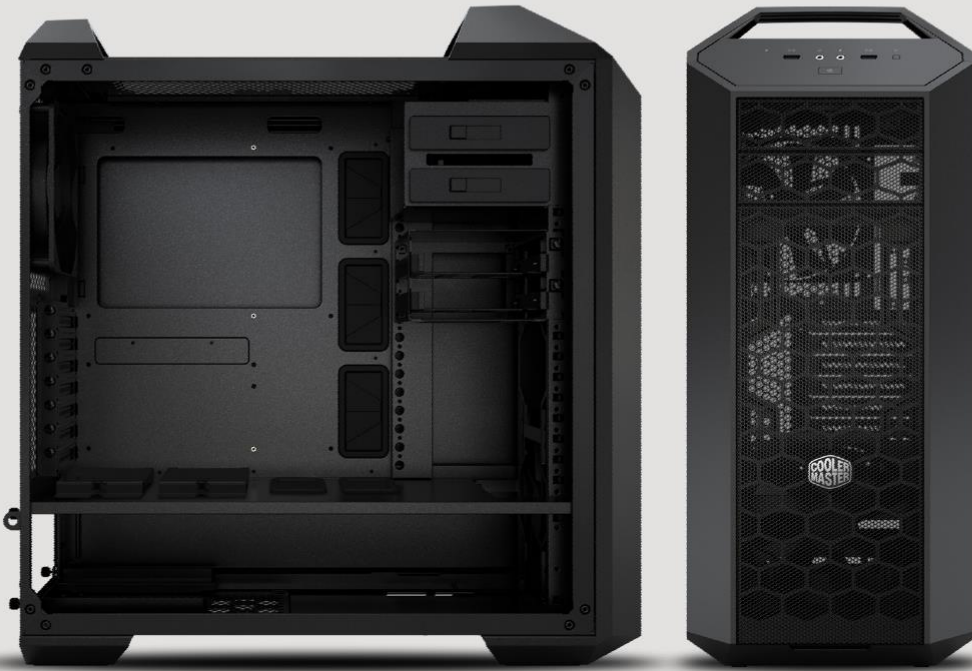

## MasterCase 5 (MCX-0005-KKN00)

The world's first mid-sized modular tower with exterior expandability.

The **MasterCase** represents the crest of a new wave of case technology, pioneering our unique **FreeForm™** Modular System, which allows you to expand your case by replacing exterior elements, including top panels and the case door, as well as offering unparalleled flexibility to reconfigure the case interior.

## Product Features

**FreeForm™** - Unparalleled flexibility to upgrade your case via the addition of top panels or doors, adjusting aesthetics, thermal performance and layout flexibility.

- Unique clip-and-click components panel for drive cage adjustment
- Supports up to 6 x 140mm fans – including 3 in the front and 2 at the top
- Easier to install water cooling reservoirs and support for extra-long graphics cards
- Dual chamber design with partition panel to isolate power supplies and cables
- Slip-and-clip solid state drive pockets with four mounting positions – two hidden behind the motherboard and two on top of the partition
- Top cover panel for 240mm radiator support and exterior augmentation (**MasterCase Pro 5 only**)