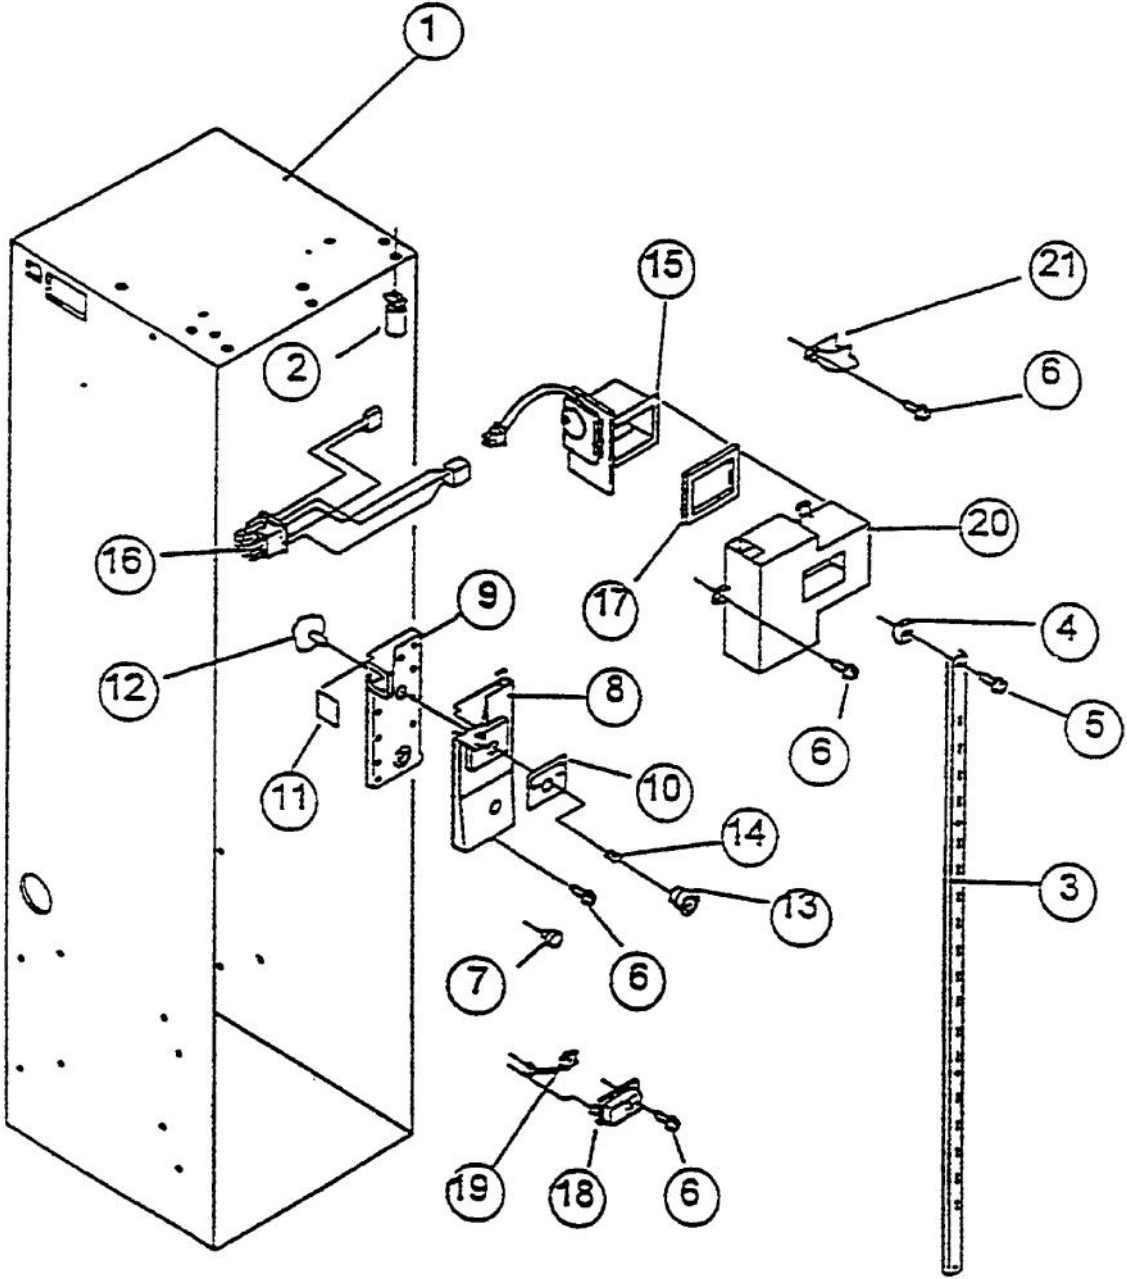

Ref #	Part Number	Qty.	Description
1	NOT REPLACEABLE		LINER
2	PR120007		BUSHING - CONTROL PANEL (SPACER) (1
3	PR140008		SUPPORT BAR - SHELF (2001117)
4	PR120013		BUSHING - LADDER (SUPPORT) (520965)
5	PR120012		SCREW LADDER 488357
6	PR120005		SCREW 488729
7	PR120014		HOLE PLUG (1112257)
8	PR130010		COVER PLATE-MEAT PAN AIR (2000740)
9	PR130011		AIR DUCT - MEAT PAN (2000337)
10	PR100006		LABEL - MEAT PAN CONTROL (2004071)
11	PR150002		SEAL - AIR DUCT (2001326)
12	PR110003		CONTROL SWITCH - MEAT PAN DAMPER (1
13	PR110004		CONTROL KNOB - MEAT PAN DAMPER (200
14	PR120018		RETAINER - CONTROL KNOB (837444)
15	PR110006		AIR BAFFLE ASSEMBLY WPNO.2004484
NI	PR130094		AIR BAFFLE ASSY. WPNO.2004484
16	PR150003		WIRING HARNESS - AIR BAFFLE (200107
17	PR150004		SEAL - AIR BAFFLE COVER (2001146)
18	PR130012		COVER - THERMISTOR (1116793)
19	PR110005		THERMISTOR 1116959
20	PR130013		COVER - AIR BAFFLE (438656)
21	PR130014		GUARD - AIR RETURN (2003577)