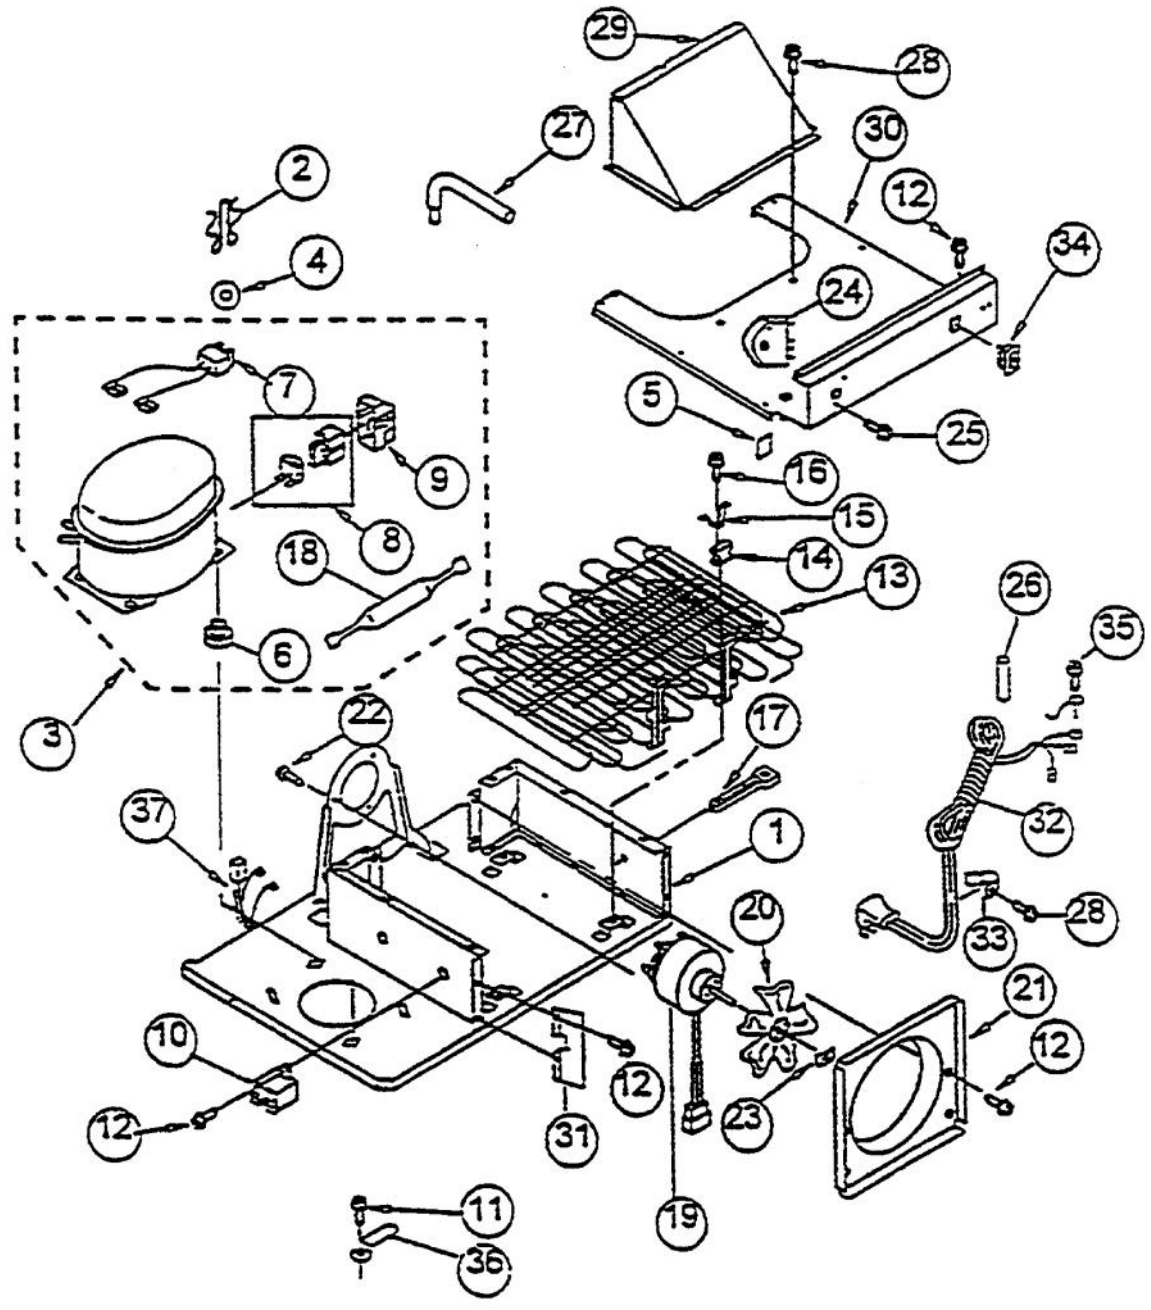

Ref #	Part Number	Qty.	Description
1	PR100019		UPPER UNIT ASSEMBLY PANEL - VCSB360
2	PR120031		CLIP - COMPRESSOR MOUNT (2163787)
3	PR110027		COMPRESSOR W/WIRING 8201558
4	PR120032		WASHER - COMPRESSOR (488083)
5	PR120033		BUSHING - FOAM (2003389)
6	PR120034		GROMMET - COMPRESSOR MOUNT (2163786)
7	PR150035		COMPRESSOR WIRE ASSEMBLY (2172890)
8	PR150051		RELAY OVERLOAD 2176858
9	PR130066		TERMINAL COVER (2162358)
10	PR110013		CAPACITOR (2169137)
11	PR120035		SCREW - CORD PLUG CLIP (486899)
12	PR120036		SCREW - CAPACITOR (487869)
13	PR110014		CONDENSER (2188550)
14	PR120037		GROMMET - CONDENSER (548737)
15	PR120042		CLIP - CONDENSER (CLAMP) (1113019)
16	PR120038		SCREW - CONDENSER CLAMP (487522)
17	PR120095		STRAP (851095)
18	PR110015		DRIER (W10143759)
19	PR110016		FAN MOTOR (2169135)
20	PR110017		FAN BLADE (1108179)
21	PR130033		FAN HOUSING (2003169)
22	PR120039		SCREW - FAN MOTOR (489099)
23	PR120040		NUT - FAN BLADE (486692)
24	PR110018		DEFROST TIMER 2183400
25	PR120041		SCREW - DEFROST TIMER (488911)
26	PR110019		CONDENSER SLEEVE (2000645)
27	PR150037		PROCESS TUBE (2003011)
28	PR120005		SCREW 488729
29	PR130034		FAN COVER (2003174)
30	PR130035		CONDENSER COVER (2003355)
NI	PR160072		EVAPORATOR COVER VCSB360 (2005035)
31	PR130067		UNIT BASE AIR BRACKET (2003263)
32	PR150038		SERVICE CORD (2003381)
33	PR120044		CLAMP - SERVICE CORD (1113162)
34	PR110020		POWER DISCONNECT SWITCH (2266802)
32	PR120045		SCREW - GROUND (488879)
36	PR120046		CLIP - CORD PLUG (653035)
37	PR150039		WIRING HARNESS - UPPER COMPARTMENT
NI	PR140016		ACCESS VALVE - 1/4 (978025)
NI	PR140017		ACCESS VALVE - 5/16 (978026)
NI	PR140018		ACCESS VALVE - 3/8 (978027)
NI	PR140019		ACCESS VALVE - 1/2 (978028)
NI	PR140020		ACCESS VALVE - 5/8 (978029)
NI	PR140021		ACCESS VALVE - 3/4 (978030)
NI	PR140022		ACCESS VALVE - 3/16 (876764)
NI	PR110032		42 COMPLETE CONDENSING UNIT