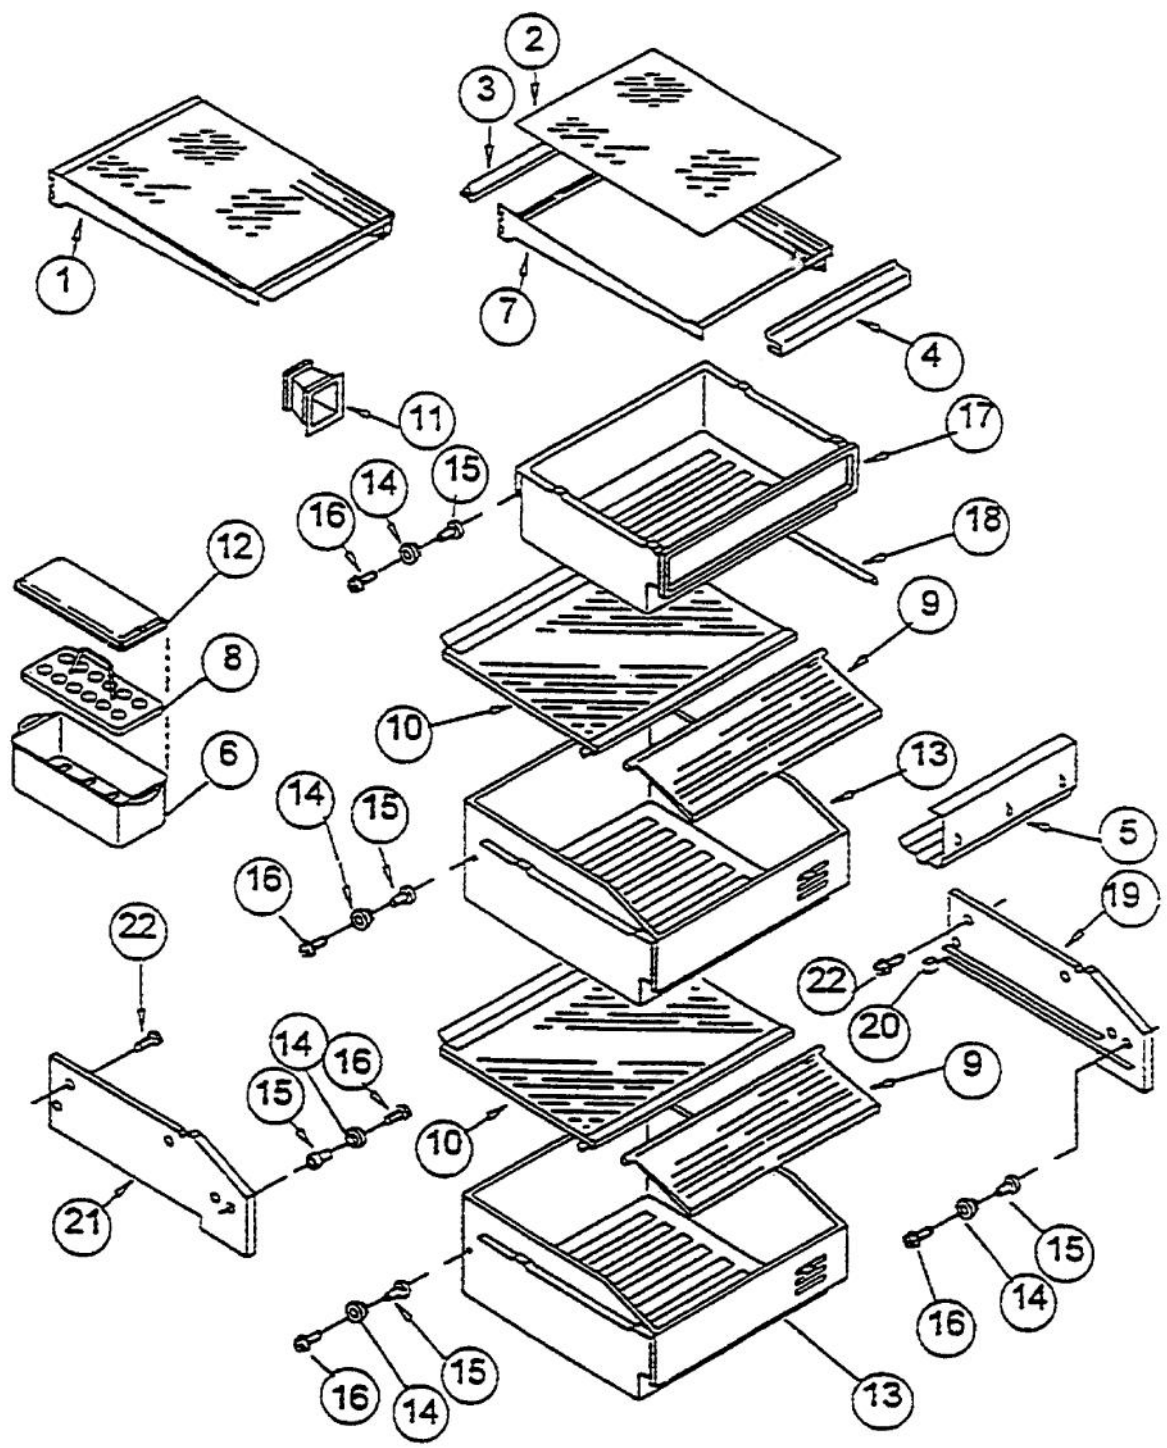

Ref #	Part Number	Qty.	Description
1	PR160034		FRAME - SHELF (1113543)
2	PR160036		GLASS - SHELF (2004115)
3	PR160038		REFLECTOR - SHELF (1113547)
4	PR150045		SEAL - GLASS (1113791)
5	PR160003		RACK - WINE (2179404K)
6	PR160004		BIN - EGG (2216624K)
7	PR160040		FRAME MEAT PAN ASSY 2006524
8	PR160006		PAN - EGG (CARRIER) (2164373)
9	PR160042		COVER - CRISPER PAN (1113894)
10	PR160044		CRISPER GLASS
11	PR160009		CONNECTOR MEAT PAN 2000742
12	PR160010		COVER - EGG BIN (2169935)
13	PR160046		PAN - CRISPER (2004186)
14	PR140009		ROLLER BASKET 4318078
15	PR140010		EYELET, ROLLER
16	PR120020		SCREW ROLLER 488930
NI	PR120109		SCREW 489211
17	PR160048		PAN - MEAT (2004192)
18	PR160015		GLASS - RETAINER (2002181)
19	PR160016		PAN SUPPORT CRISPER RH 2006515
20	PR120021		BUSHING - ROLLER (STOP) (1113169)
21	PR160017		PAN SUPPORT CRISPER LH 2006516
22	PR120005		SCREW 488729