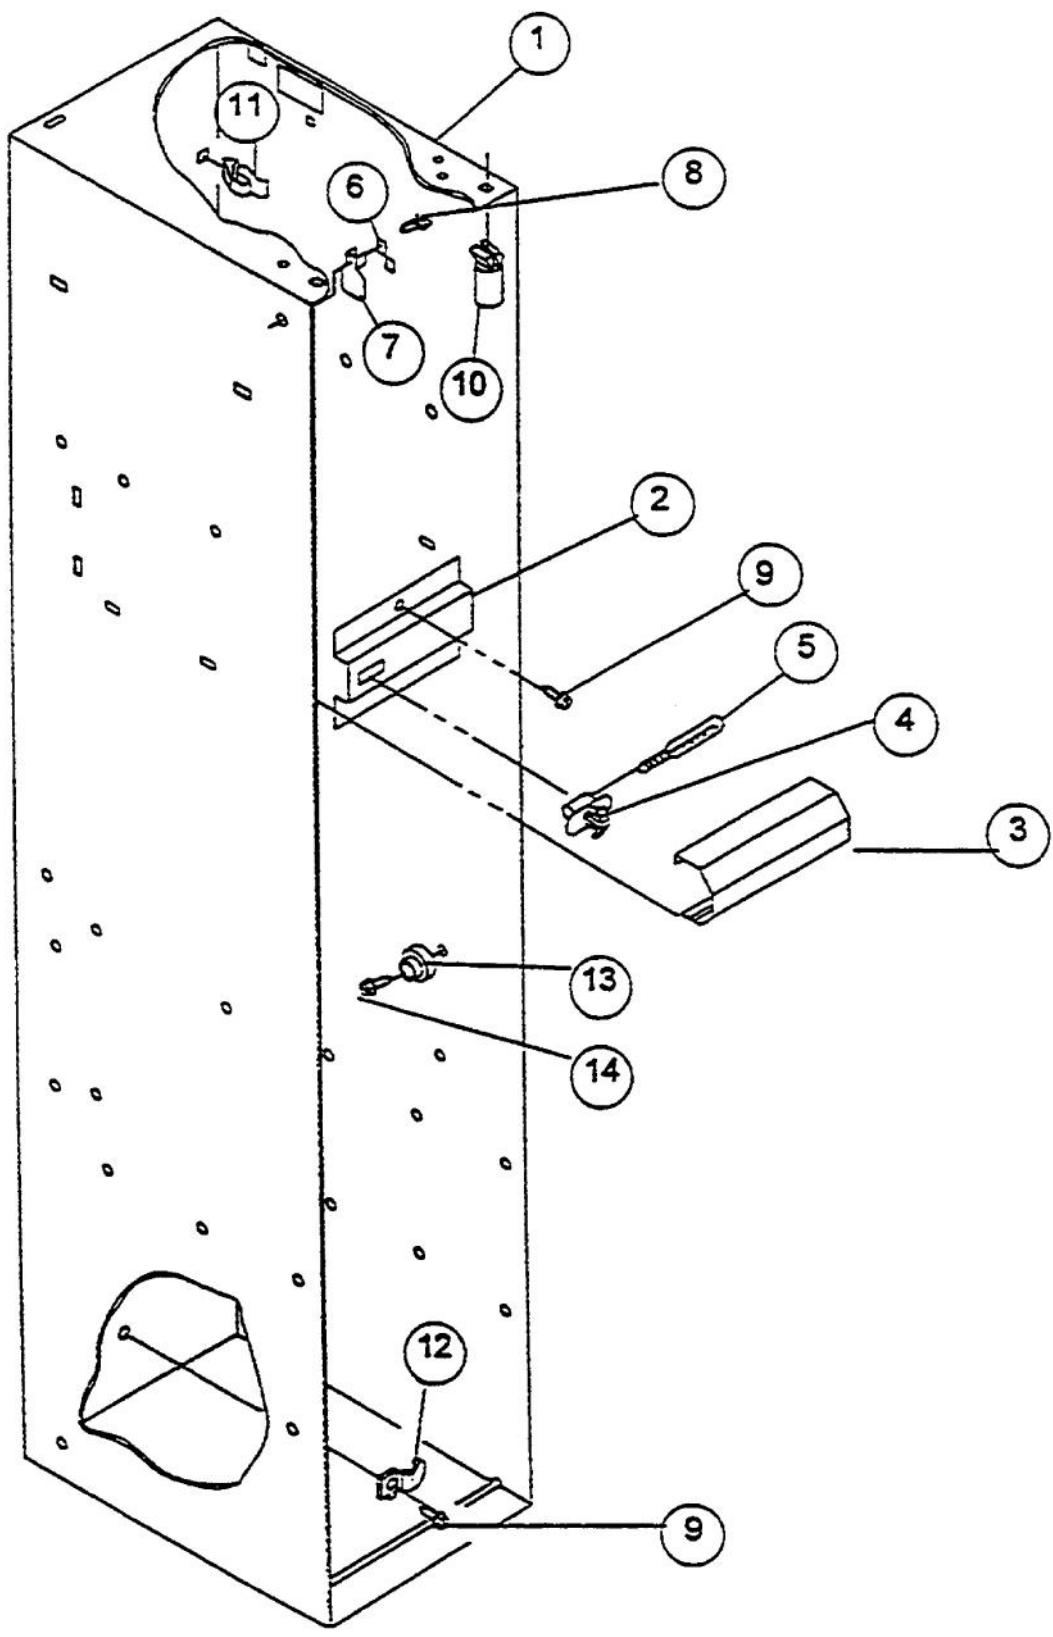

Ref #	Part Number	Qty.	Description
1	NOT REPLACEABLE		LINER
2	PR130000		BRACKET - FREEZER LIGHT (1113649)
3	PR110000		LIGHT LENS - FREEZER (1113650)
4	PR110001		LIGHT SOCKET (1112613)
5	PR110002		LIGHT BULB
6	PR120008		CLIP - ICE MAKER SUPPORT (538533)
7	PR120011		GROMMET - SCREW (2000193)
8	PR120004		SCREW - GROMMET (488552)
9	PR120005		SCREW 488729
10	PR120007		BUSHING - CONTROL PANEL (SPACER) (1
11	PR120003		CLIP - AIR DUCT (842534)
12	PR120009		EVAPORATOR SUPPORT (1112260)
13	PR120010		BUSHING - SHELF (STUD) (658944)
14	PR120006		SCREW - STUD SHELF (487559)