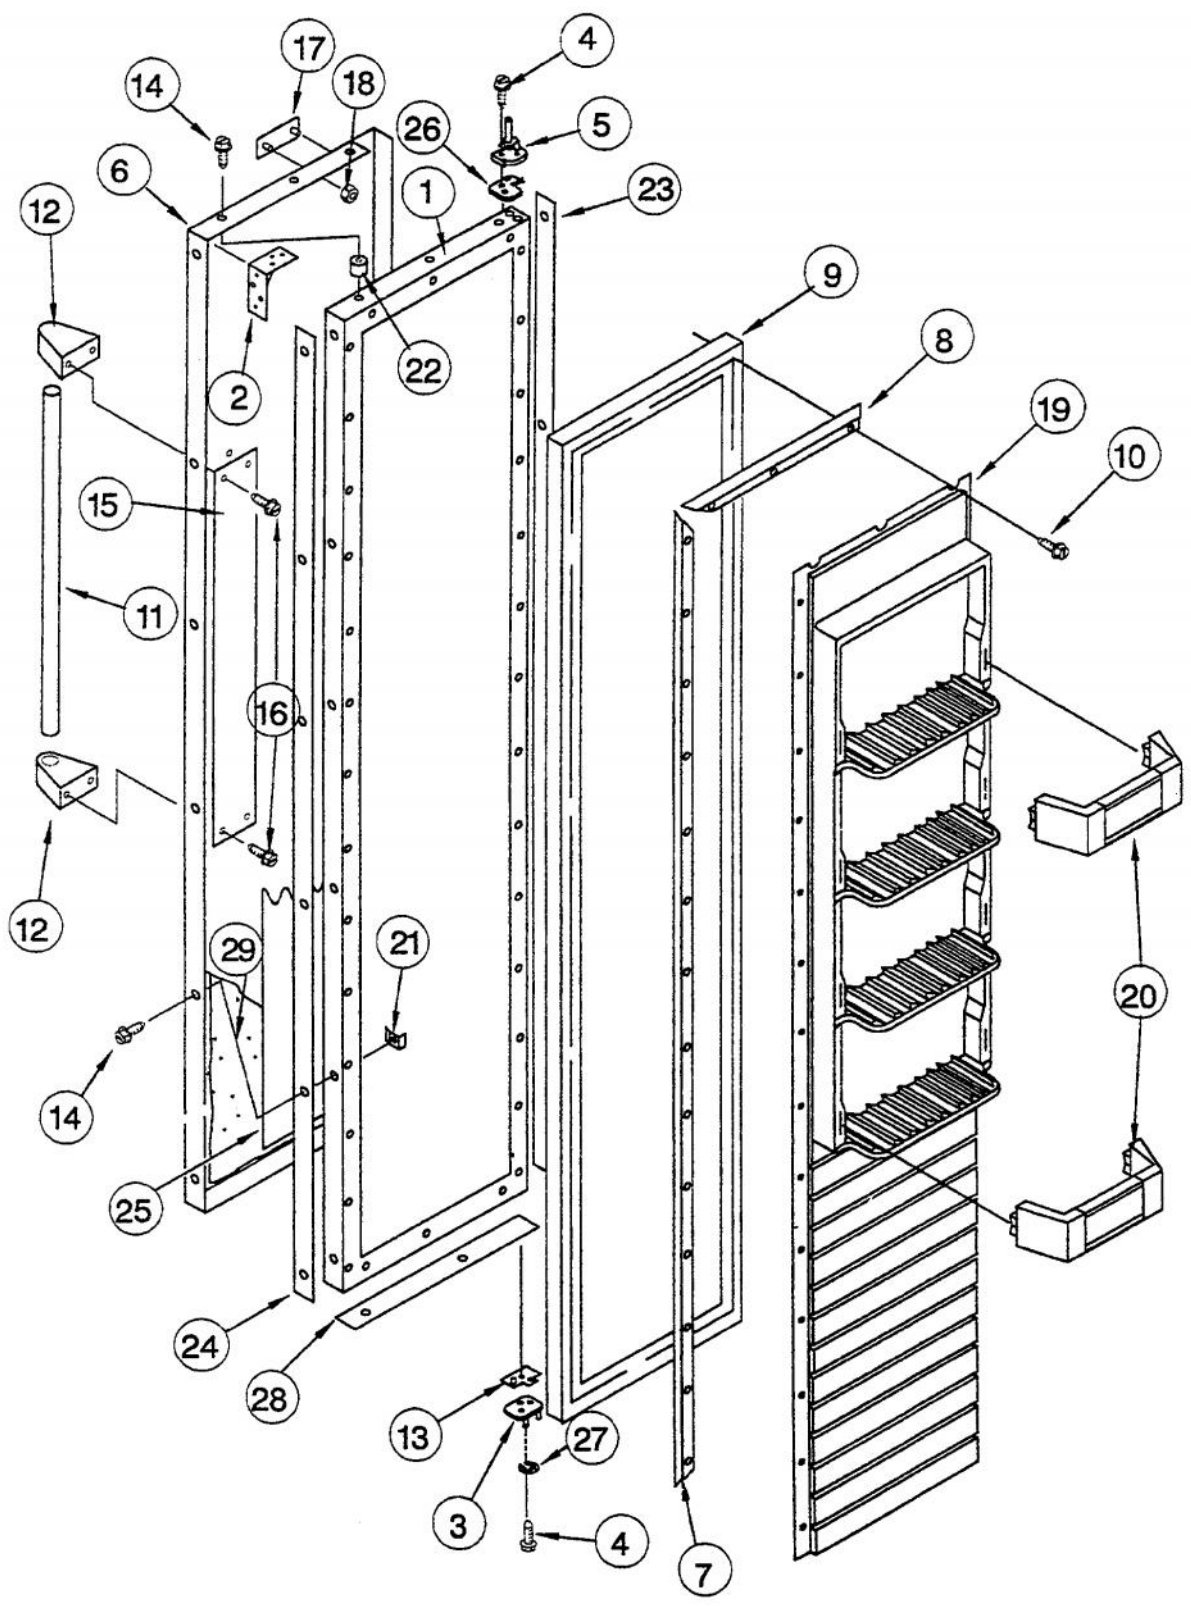

Ref #	Part Number	Qty.	Description
1	PR100048		DOOR PANEL (INCLUDES INSULATION)
2	PR130023		BRACE - DOOR CORNER (2258951)
3	PR140013		HINGE ASSEMBLY - L.H. LOWER DOOR (2
NI	PR140027		LEAF HINGE ASSY-BOTTOM WPNO.2004524
4	PR120030		SCREW DOOR HINGE 489282
5	PR140011		HINGE ASSEMBLY - L.H. UPPER DOOR (2
NI	PR140036		HINGE ASSY. (TOP) WPNO.2005329
6	PK010033		SUB TO B2002828 - 42 FRZR DOOR SKIN SS
NI	C9002828AL		O/S DOOR PANEL-LH XALX (VCSB42)
NI	C9002828BK		O/S DOOR PANEL-LH XBKX (VCSB42)
NI	C9002828BU		O/S DOOR PANEL-LH XBUX (VCSB42)
NI	C9002828FG		O/S DOOR PANEL-LH XFGX (VCSB42)
NI	C9002828GG		O/S DOOR PANEL-LH XGGX (VCSB42)
NI	C9002828LN		O/S DOOR PANEL-LH XLNX (VCSB42)
NI	C9002828PL		O/S DOOR PANEL-LH XPLX (VCSB42)
NI	C9002828VB		O/S DOOR PANEL-LH XVBX (VCSB42)
NI	C9002828WH		O/S DOOR PANEL-LH XWHX (VCSB42)
7	PR130024		RETAINER GASKET - SIDE
8	PR130079		BRACKET - L.H. DOOR GASKET UPPER/LO
9	PR150086		FRZ DOOR GSKT - 2188318A
10	PR120005		SCREW 488729
11	F0002823SS		DOOR HANDLE-VCSB 36/42/48(CUT-TO-SZ 25.188)
NI	F0002823BR		DOOR HANDLE-VCSB36/42/48 (CUT-TO-SZ
12	PE030001		BRACKET, DOOR, HANDLE
NI	PE030001PVD		END CAP DOOR HANDLE XBR
13	PR130027		BRACE - DOOR HINGE (2003982)
NI	PR140032		DOOR, SPACER (BOTTOM) WPNO.2004549
14	PR120029		SCREW DOOR PANEL 488849
NI	PR120117		SCREW 2005047
15	PR130028		PLATE, HANDLE
16	PD010019		BLT-1/4-20X3/8HEX WASHER SERATED
17	PE010030		LOGO, 6, PRO, BK
NI	PE010031		LOGO 6 (VGRC) XBK/WHX
NI	PE010068		LOGO, 6, PRO, BK/BR
NI	PE010076		LOGO 6 (VGRC) XBR/WHX
32	PD030009		CLAMP, AL-8 (.500)
19	PR100050		DOOR PANEL (INNER)-L.H. (2000178)
20	PR160070		BIN SHELF LH DOOR 2004213
21	PR120027		SCREW RETAINER DOOR 939101
22	PR120028		SPACER, TOP
NI	PR100086		SUB TO PR100012 - TOP GRILLE
23	PR130029		BRACE - DOOR SIDE W/HNGS 2005030
NI	PR140035		SPACER, HINGE SIDE WPNO.2005030
24	PR130030		BRACE DOOR SIDE W/O HINGES 2004335
NI	PR140037		SPACER WPNO.2005330
25	PR150012		INSULATION - FOAM FILLER WPNO.2005327
NI	PR150076		FILLER, FOAM WPNO.2005325
26	PR140030		SPACER-DOOR (TOP) WPNO.2004520
27	PR120110		RING RETAINING 2004881
28	PR140040		SPACER DOOR, SKIN WPNO.2004932
29	PR150075		INSULATION WPNO.205057