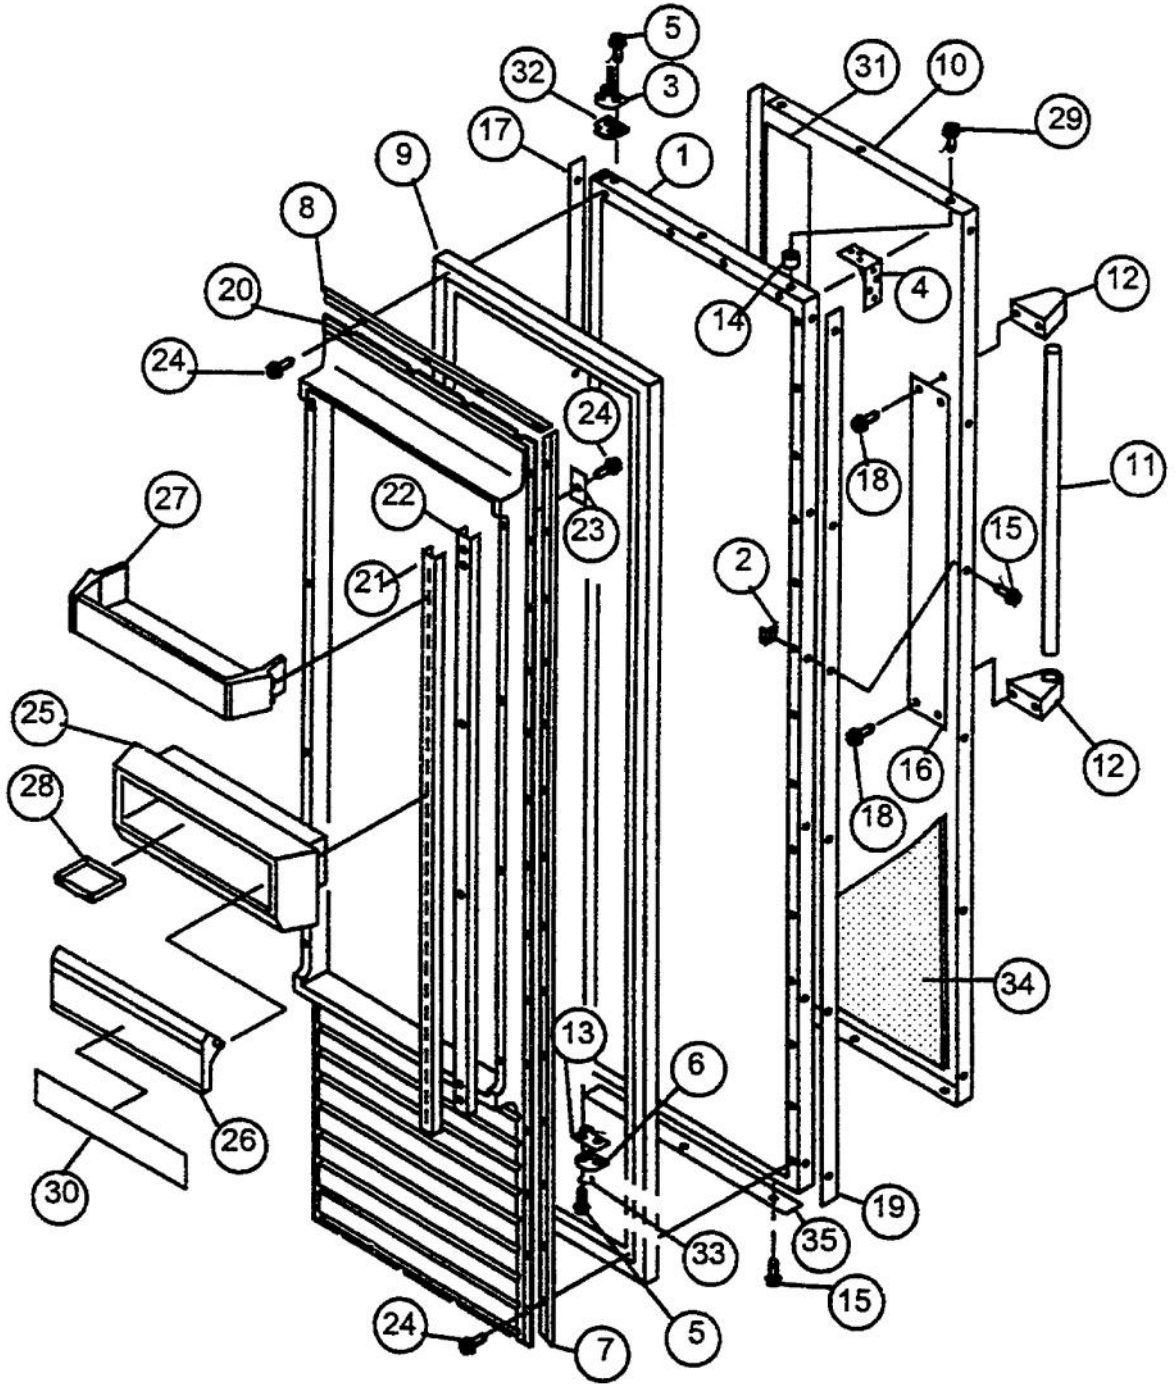

Ref #	Part Number	Qty.	Description
1	PR100042		DOOR PANEL (OUTER)-R.H. WITH INSULA
2	PR120027		SCREW RETAINER DOOR 939101
3	PR140012		HINGE ASSEMBLY - R.H. UPPER DOOR (2
NI	PR140036		HINGE ASSY. (TOP) WPNO.2005329
4	PR130023		BRACE - DOOR CORNER (2258951)
5	PR120030		SCREW DOOR HINGE 489282
6	PR140014		HINGE ASSY RH LOWER DOOR 2003986
NI	PR140028		HINGE ASSY LEAF BOTTOM 2004523
7	PR130024		RETAINER GASKET - SIDE
8	PR130076		RETAINER GASKET - TOP / BOTTOM
9	PR150083		REF DOOR GSKT - 2188320A
10	PK010034		SUB TO B2002829
NI	C9002829AL		O/S DOOR PANEL-RH XALX (VCSB42)
NI	C9002829BK		O/S DOOR PANEL-RH XBKX (VCSB42)
NI	C9002829BU		O/S DOOR PANEL-RH XBUX (VCSB42)
NI	C9002829FG		O/S DOOR PANEL-RH XFGX (VCSB42)
NI	C9002829GG		O/S DOOR PANEL-RH XGGX (VCSB42)
NI	C9002829LN		O/S DOOR PANEL-RH XLNX (VCSB42)
NI	C9002829PL		O/S DOOR PANEL-RH XPLX (VCSB42)
NI	C9002829VB		O/S DOOR PANEL-RH XVBX (VCSB42)
NI	C9002829WH		O/S DOOR PANEL-RH XWHX (VCSB42)
11	F0002823SS		DOOR HANDLE-VCSB 36/42/48(CUT-TO-SZ 25.188)
NI	F0002823BR		DOOR HANDLE-VCSB36/42/48 (CUT-TO-SZ
12	PE030001		BRACKET, DOOR, HANDLE
NI	PE030001PVD		END CAP DOOR HANDLE XBR
13	PR130027		BRACE - DOOR HINGE (2003982)
NI	PR140032		DOOR, SPACER (BOTTOM) WPNO.2004549
14	PR120028		SPACER, TOP
NI	PR140038		SPACER, TOP WPNO.2005433
15	PR120029		SCREW DOOR PANEL 488849
NI	PR120117		SCREW 2005047
16	PR130028		PLATE, HANDLE
17	PR130029		BRACE - DOOR SIDE W/HNGS 2005030
NI	PR140035		SPACER, HINGE SIDE WPNO.2005030
18	PD010019		BLT-1/4-20X3/8HEX WASHER SERATED
32	PR130030		BRACE DOOR SIDE W/O HINGES 2004335
NI	PR140037		SPACER WPNO.2005330
20	PR100044		DOOR PANEL (INNER)-R.H. (1113953)
21	PR140015		SUPPORT BAR INR DR SHELF 1113951
22	PR130031		BRACE - INNER DOOR SHELF SUPPORT BA
23	PR130032		PLATE - SCREW BACKUP (1112514)
24	PR120005		SCREW 488729
25	PR160064		BIN - UTILITY (R.H. DOOR) (1112721)
26	PR160066		COVER UTILITY BIN RH DOOR 2003464
27	PR160068		DOOR, SHELF
28	PR160030		TRAY - BUTTER (2165792K)
NI	PR160080		BUTTER TRAY WPNO.2165792
29	PR120026		SUB TO PR120117
30	PR100046		LABEL UTIL BIN CVR XRH DR 2004127
31	PR150012		INSULATION - FOAM FILLER WPNO.2005327
NI	PR150077		FILLER, FOAM WPNO.2005326
32	PR140042		NO LONGER AVAILABLE
33	PR120010		BUSHING - SHELF (STUD) (658944)
34	PR150074		INSULATION WPNO.2005056
35	PR140041		SPACER DOOR, SKIN WPNO.2257342