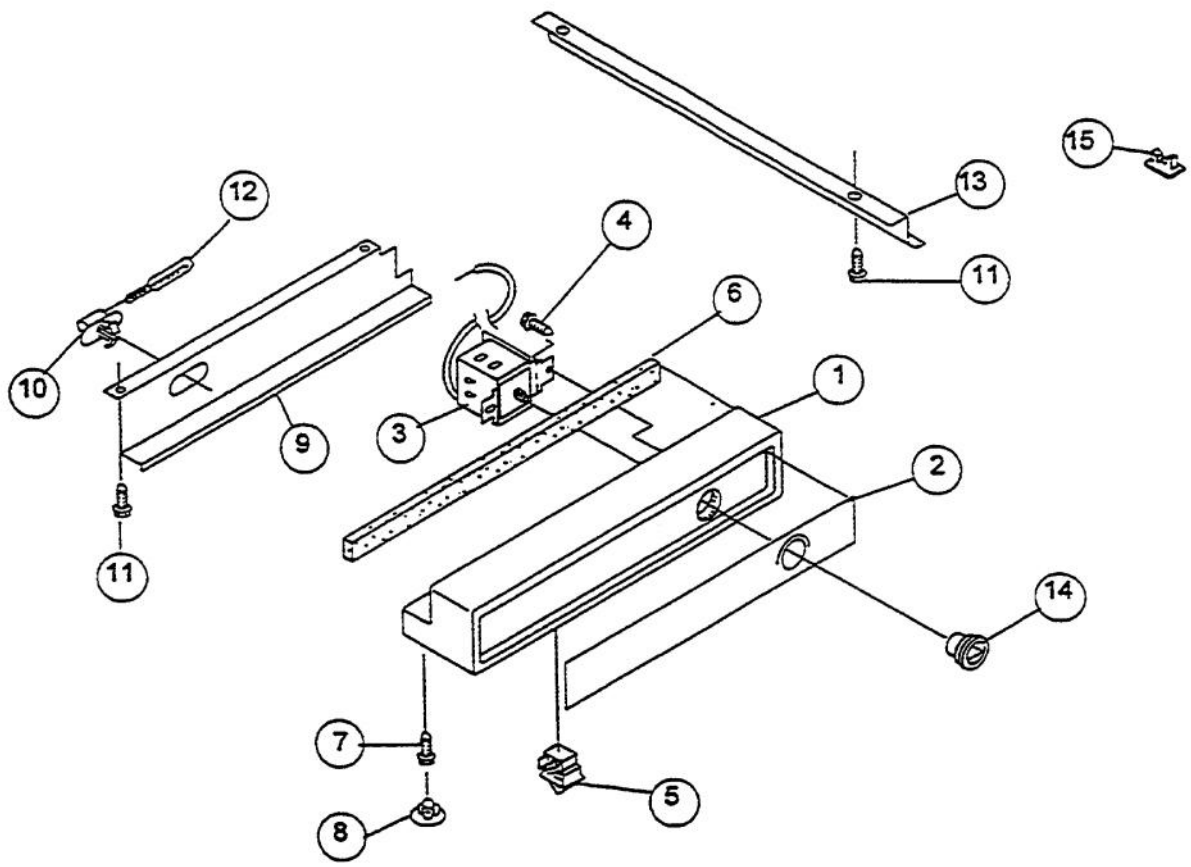

Ref #	Part Number	Qty.	Description
1	PR100032		CONTROL PANEL FREEZER 1113626
2	PR100034		LABEL CONTROL PANEL FRZR 2004112
3	PR110009		THERM BARRIER ASSY FREE 1113466
4	PR120019		SCREW - THERMOSTAT/BARRIER (488974)
5	PR110010		ROCKER ARM SWITCH WPNO.4387911
6	PR150043		SEAL - CONTROL PANEL FRZR 2001073
7	PR120016		SCREW - CONTROL PANEL (489260)
8	PR120017		HOLE PLUG - CONTROL PANEL (2000153)
9	PR130070		GUARD - CONTROL PANEL (FREEZER) (11
10	PR110001		LIGHT SOCKET (1112613)
11	PR120005		SCREW 488729
12	PR110002		LIGHT BULB
13	PR130072		CHANNEL - WIRING (FREEZER) (2001973
14	PR110011		CONTROL KNOB - CONTROL PANEL (FREEZ
15	PR120015		CLIP - CONTROL PANEL WIRING (111537