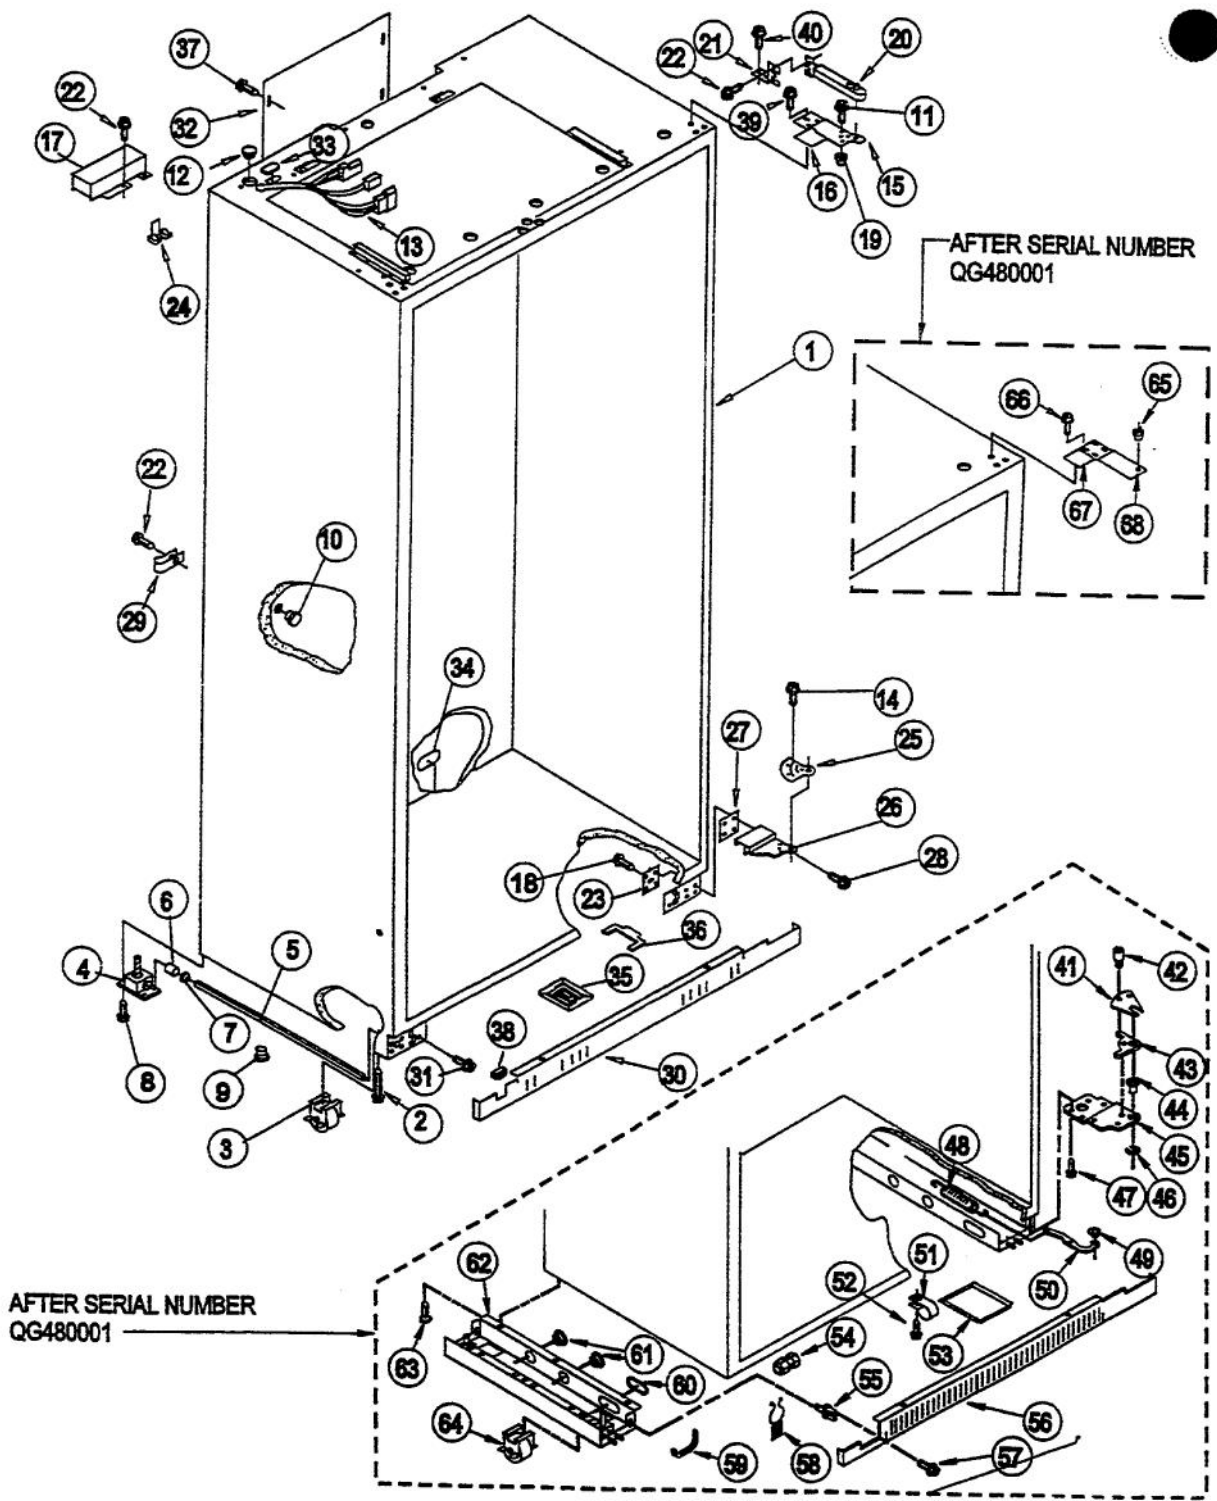

Ref #	Part Number	Qty.	Description
1	PR110035		FAN MOTOR 4389155
2	PR130046		CLEARANCE CUP (2002732)
3	PR110022		FAN BLADE (2169142)
4	PR130040		FAN MOTOR SUPPORT BRACKET - DOUBLE 548263
5	PR130041		SINGLE BRACKET
6	PR120058		GROMMET - RESERVOIR FAN MOTOR BRACK
7	PR120005		SCREW 488729
8	PR130081		AIR DUCT DEFLECTOR - UPPER (2003925
9	PR120051		SCREW - (GROUND) RESERVOIR FAN MOTO
10	PR120052		CLIP - RESERVOIR TUBE (CLAMP) (4883
11	PR120053		CLIP - NYLON (489348)
12	PR130043		WIRING CHANNEL (2001145)
13	PR120054		FASTENER - CLEARANCE CUP (1112871)
14	PR130044		FAN SUPPORT HOUSING (2000783)
15	PR130083		AIR DUCT DEFLECTOR - LOWER (2003928
16	PR120055		SCREW - RESERVOIR FAN MOTOR BRACKET
17	PR130085		AIR DUCT COVER PLATE (2003919)
18	PR130048		ICEMAKER AIR DEFLECTOR (2000048)
19	PR150020		AIR BAFFLE GASKET (1112869)
20	PR130049		AIR OUTLET COVER (2003576)
21	PR130087		EVAPORATOR COVER (2005036)
22	PR130089		MEAT PAN DUCT CHANNEL (2000795)
23	PR120056		SCREW - EVAPORATOR COVER (487539)
24	PR130051		EVAPORATOR BRACKET (1112840)
25	PR130091		AIR DUCT VENT (1112852)
26	PR150025		RESERVOIR (2209687)
27	PR120057		SCREW - RESERVOIR (488280)
28	PR130053		EVAPORATOR COVER RAIL - L.H. (20006
29	PR150021		EVAPORATOR COVER GASKET (2001337)
30	PR150022		GASKET
31	PR150023		FAN SUPPORT HOUSING GASKET - LONG (
32	PR150024		MEAT PAN DUCT GASKET (2001081)