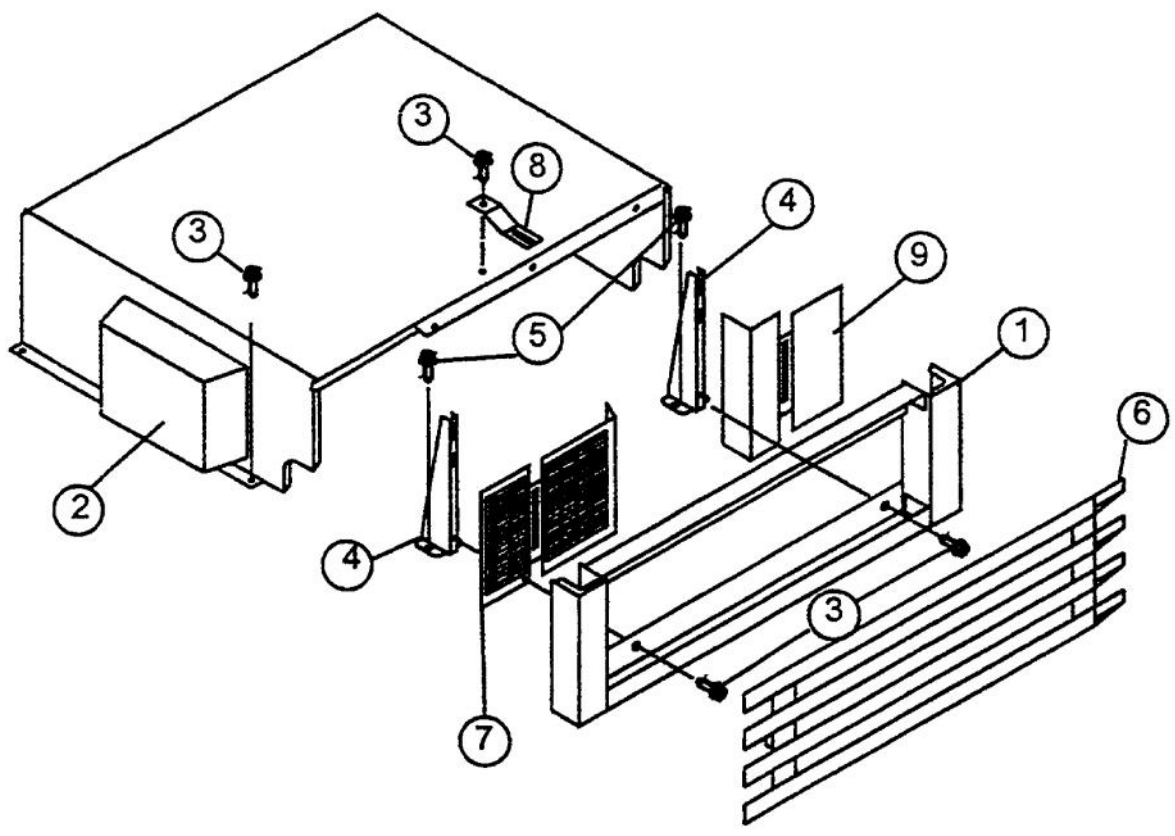

Ref #	Part Number	Qty.	Description
1	PR100038		TOP GRILL ASSEMBLY
NI	PR100098		SUB TO PR100038 - TOP GRIL
2	PR130019		COVER - TOP UNIT (2003267)
NI	PR160087		COVER UNIT WPNO.2005549
3	PR120005		SCREW 488729
4	PR130022		BRACKET - GRILL (2002484)
5	PR120025		SCREW GRILL BRACKET 2001415
6	PR100040		DECORATIVE PANEL ASSEMBLY
NI	PR100099		SUB TO PR100040 - DEC. PNL
7	PR130020		GUARD - COMPRESSOR WIRING (2003480)
NI	PR130097		GUARD, COMPRESSOR WIRING WPNO.2005534
8	PR120120		STRAP, VENT WPNO.2005537
9	PR130074		GUARD - WATER VALVE WIRING (2003482)