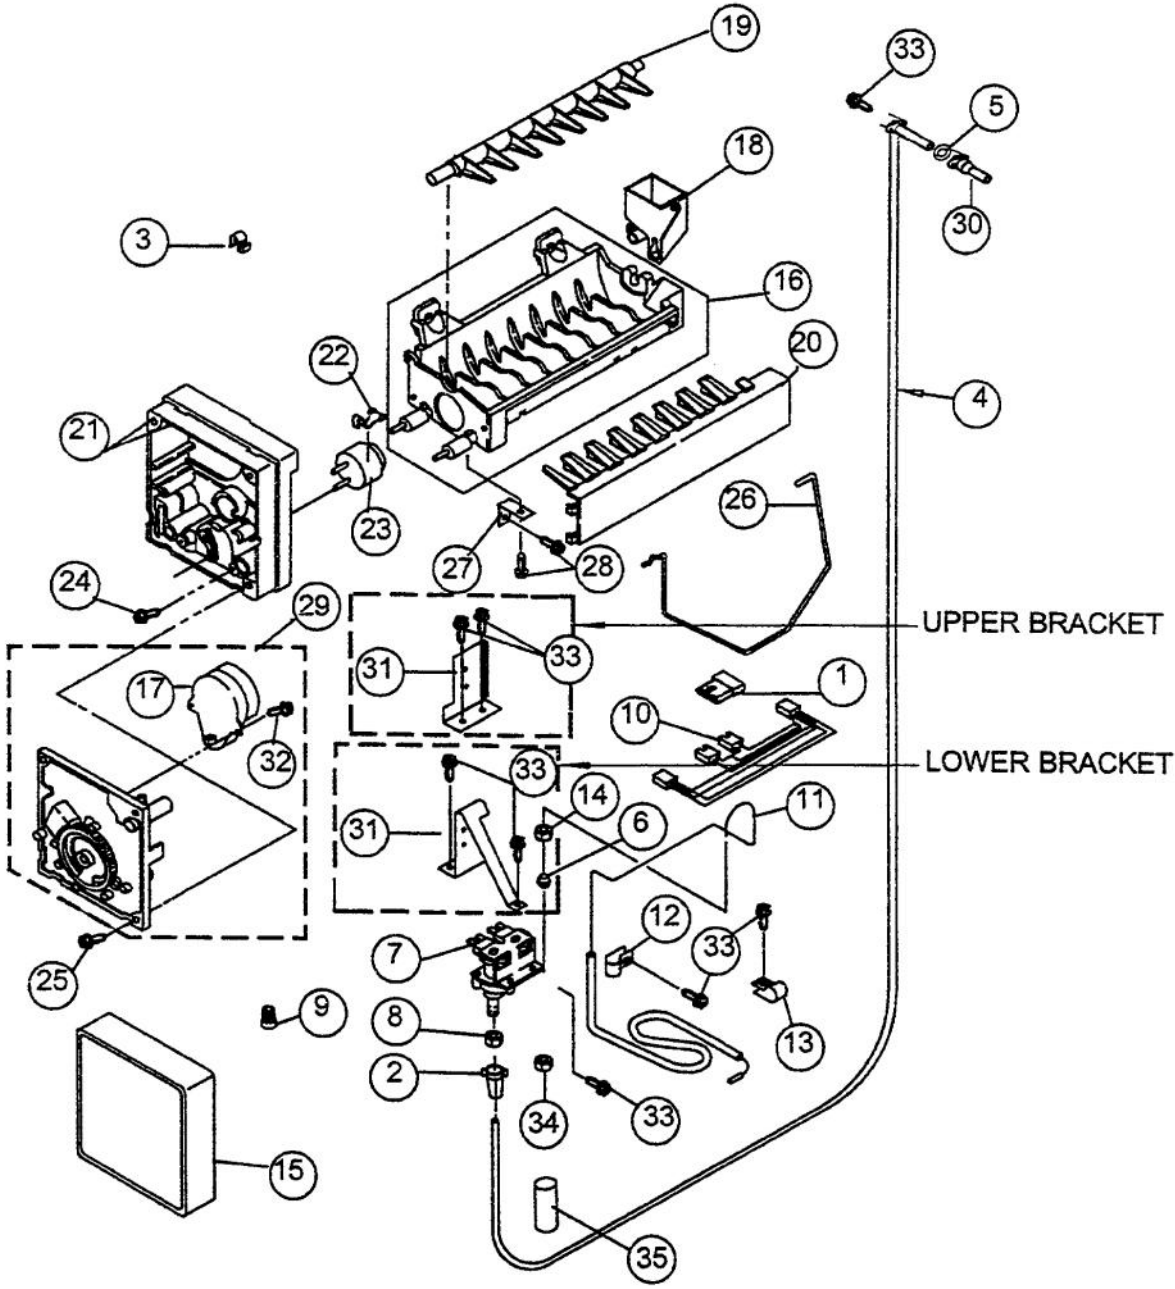

Ref #	Part Number	Qty.	Description
1	PR150013		ELECTRICAL CONNECTOR (2154472)
2	PR120090		TUBE INSERT (4387491)
3	PR120059		CLIP, FUSE
4	PR150019		WATER INLET TUBE ASSEMBLY
5	PR150014		SEAL GASKET (1106508)
6	PR120060		SCREW - ICE MAKER SOLENOID VALVE (4
7	PR110023		VALVE SOLENOID 2188542
8	PR120061		NUT - ICE MAKER SOLENOID VALVE/INSE
9	PR150015		WIRE CONNECTOR (227991)
10	PR150016		WATER VALVE WIRE HARNESS (2003477)
11	PR150017		COPPER WATER LINE (2001353)
12	PR120053		CLIP - NYLON (489348)
13	PR120090		TUBE INSERT (4387491)
14	PR120062		NUT - ICE MAKER SOLENOID VALVE/COPP
15	PR130055		MOLD AND HEATER SUPPORT COVER (2174
16	PR130056		MOLD AND HEATER (628228)
17	PR110024		MOTOR WPNO.628366
18	PR130057		WATER RESERVOIR CUP (628356)
19	PR130058		EJECTOR MOLD (627843)
20	PR130059		ICE STRIPPER MOLD (2182124)
21	PR130060		MOLD AND HEATER SUPPORT (627790)
22	PR120087		RETAINER - THERMOSTAT (627796)
23	PR110025		THERMOSTAT (627985)
24	PR120063		SCREW - ICE MAKER MOLD/HEATER SUPPO
25	PR120064		SCREW - ICE MAKER MODULE ASSEMBLY (
26	PR130063		SHUT OFF ARM BRACE (2304354)
27	PR130061		MOLD AND HEATER SUPPORT BRACKET (21
28	PR120065		SCREW - ICE MAKER MOLD&HEATER BRACK
29	PR110026		MOTOR MODULE ASSY (INCLUDES MOT.)W10122536
30	PR150018		WATER INLET TUBE - UPPER END CAP (2
NI	PR150063		TUBE WATER HEATER KIT 2004594
31	PR130062		WATER VALVE MOUNTING BRACKET (20008
32	PR120066		SCREW - ICE MAKER MOTOR (489136)
33	PR120005		SCREW 488729
34	PR120067		NUT - ICE MAKER SOLENOID VALVE (112
32	PR160032		ICEMAKER ASSY COMP 4317943