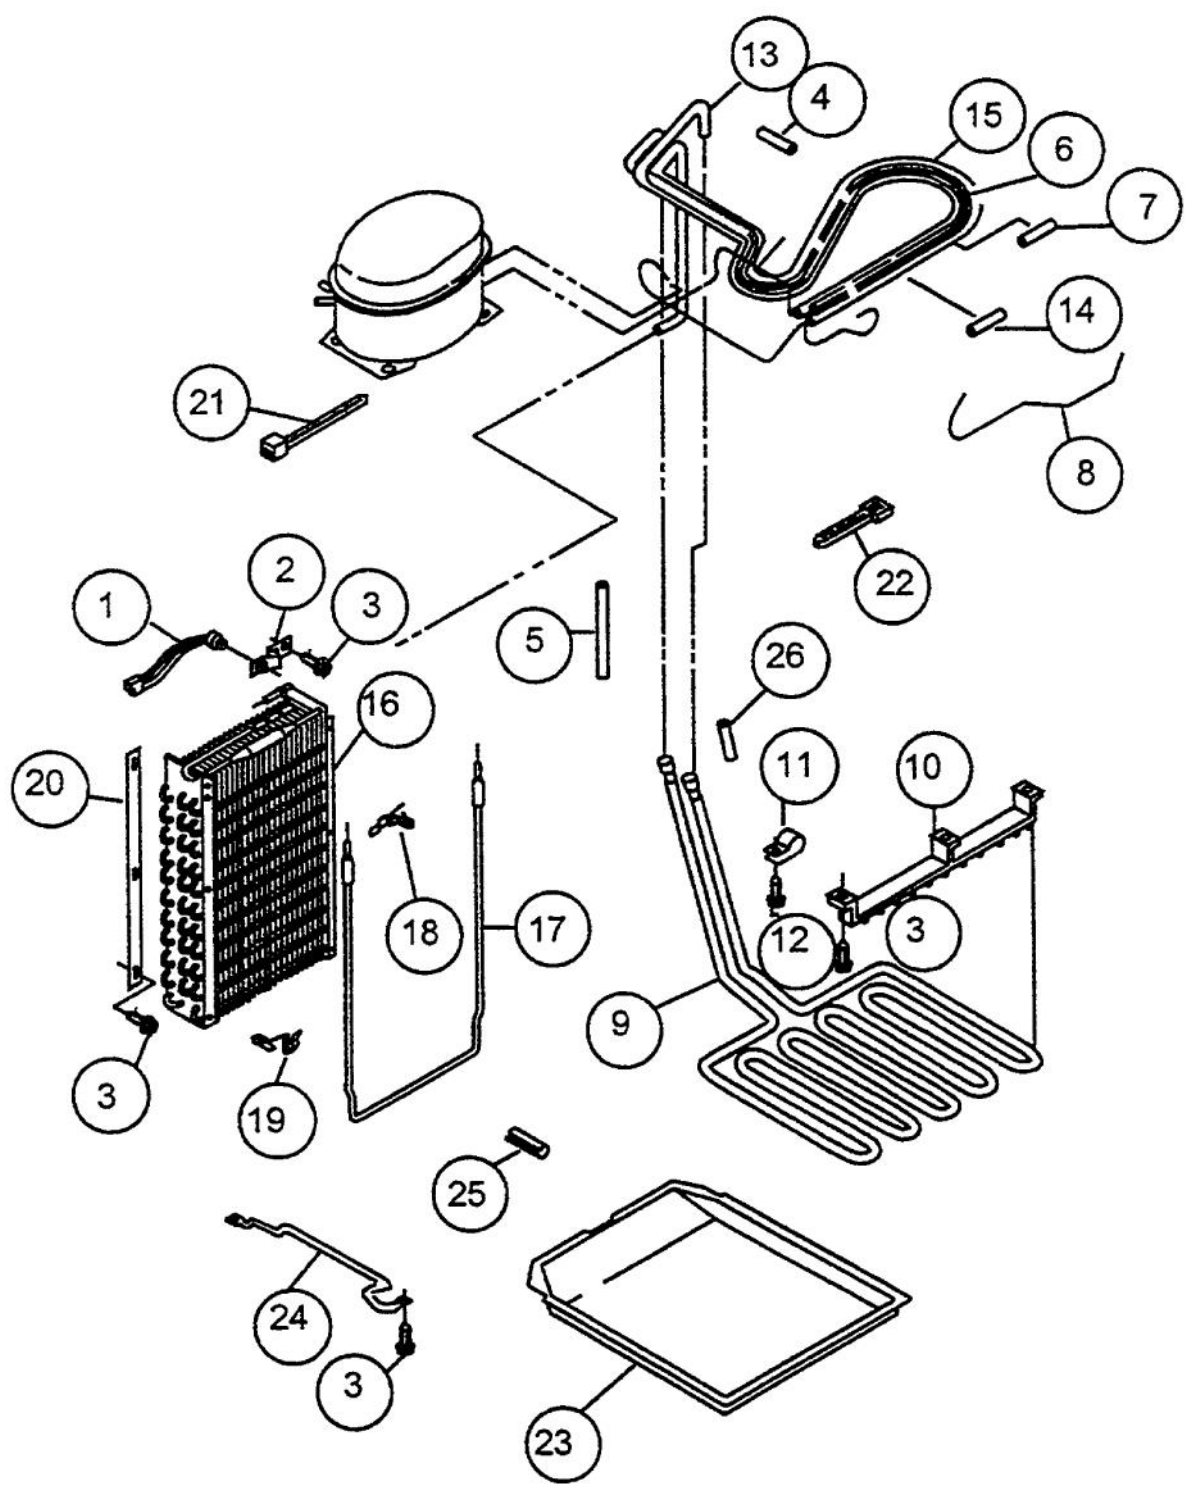

Ref #	Part Number	Qty.	Description
1	PR150026		DEFROST BI-METAL HARNESS (4387499)
2	PR120047		CLIP - BI-METAL DEFROST (1113043)
3	PR120005		SCREW 488729
4	PR120091		SLEEVE SHORT 2003271
5	PR120092		SLEEVE LONG 2002171
6	PR150034		CONDENSER INLET TUBE (2002999)
7	PR150027		TUBE - DRIER CONNECTOR (2003015)
8	PR120093		SLEEVE (2003484)
9	PR150053		HEATER - DRAIN PAN (2002993)
NI	PR130095		HEATER DRAIN PAN (2004545)
10	PR130036		HANGER, HEATER
11	PR130037		HEATER BRACKET (1113105)
12	PR120048		SCREW (487534)
13	PR150029		TUBE - DISCHARGE (2002995)
14	PR150055		HEAT EXCHANGER
15	PR150056		EVAPORATOR
16	PR150057		DEFROST HEATER (2000631)
17	PR120049		CLIP - HEATER-UPPER (CLAMP) (111304
18	PR120050		CLIP - HEATER-LOWER(CLAMP) (1108431
19	PR150033		EVAPORATOR GASKET (1112844)
20	PR120096		WIRE TIE (3347868)
21	PR120095		STRAP (851095)
22	PR160033		DRAIN PAN (2001264)
23	PR130038		DRAIN PAN BRACKET - L.H. (1113206)
NI	PR130039		DRAIN PAN BRACKET - R.H. (1113207)
24	PR120097		DAMPENER (513942)