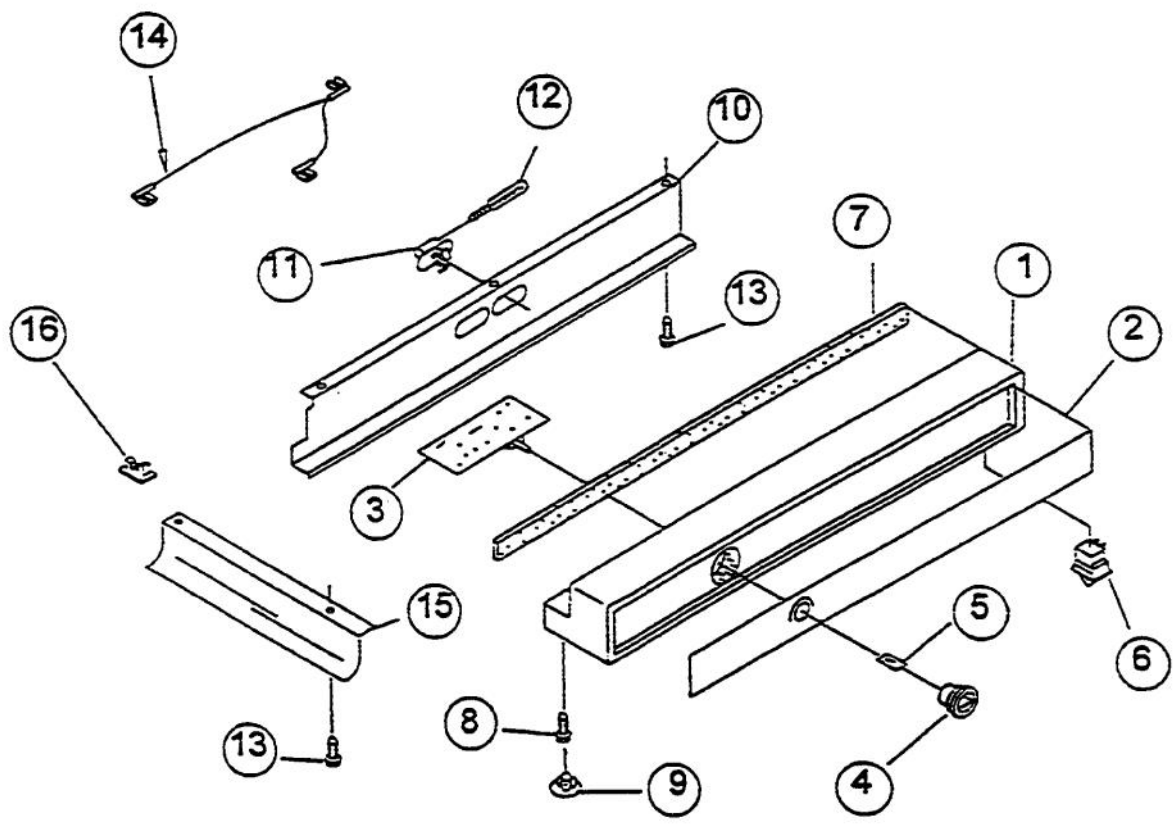

Ref #	Part Number	Qty.	Description
1	PR100028		CONTROL PANEL
2	PR100030		LABEL CONTROL PANEL REFR 2004111
3	PR150005		CIRCUIT BOARD REFRIG 4388656
4	PR110007		CONTROL KNOB - CONTROL PANEL (REFRI
5	PR120018		RETAINER - CONTROL KNOB (837444)
6	PR110008		SWITCH, ROCKER ARM
7	PR150041		SEAL - CONTROL PANEL (REFRIGERATOR)
8	PR120016		SCREW - CONTROL PANEL (489260)
9	PR120017		HOLE PLUG - CONTROL PANEL (2000153)
10	PR130068		GUARD - CONTROL PANEL (REFRIGERATOR
11	PR110001		LIGHT SOCKET (1112613)
12	PR110002		LIGHT BULB
13	PR120005		SCREW 488729
14	PR150007		WIRING HARNESS - REFRIGERATOR LIGHT
15	PR130016		CHANNEL - WIRING (REFRIGERATOR) (20
16	PR120015		CLIP - CONTROL PANEL WIRING (111537