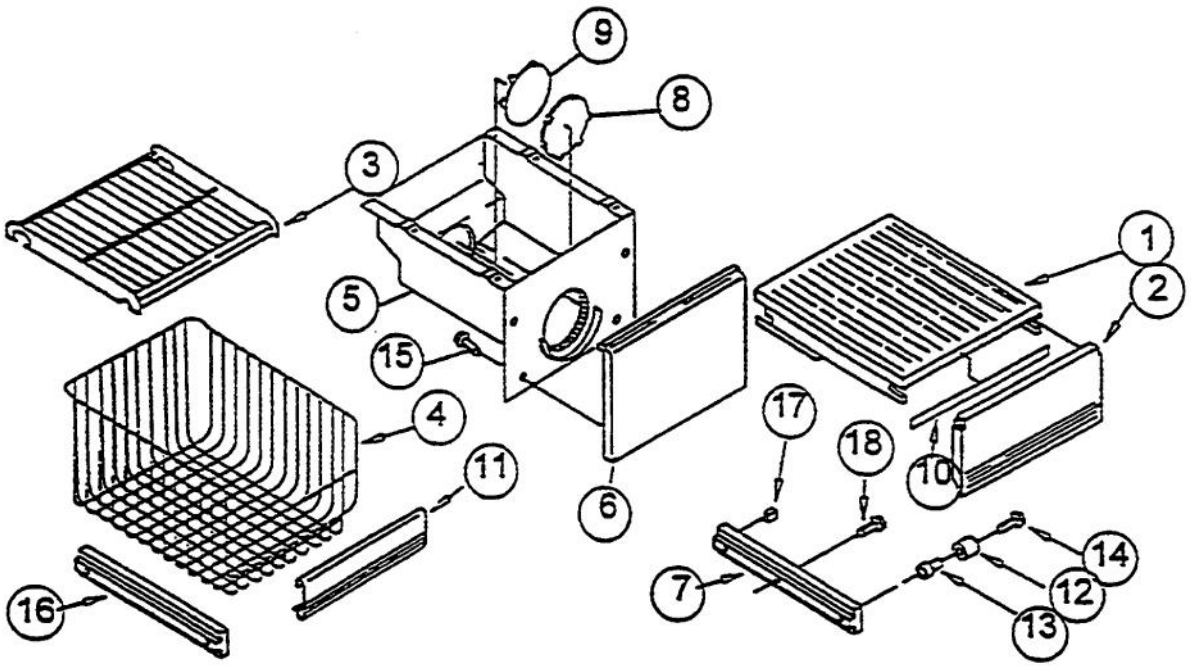

Ref #	Part Number	Qty.	Description
1	PR160050		RACK SHELF - SOLID (2003143)
2	PR160052		FRONT COVER - ICE COMPARTMENT (2004
3	PR160054		RACK SHELF - FIXED (1113637)
NI	PR160056		RACK SHELF - FIXED(DEEP) (1113565)
4	PR160058		BASKET 2208194
5	PR160060		CONTAINER - ICE WPNO. 2208907
6	PR160062		FRONT COVER - ICE CONTAINER (200304
7	PR160013		SUPPORT SLIDE - CONTAINER (R.H.) (2
NI	PR160012		SUPPORT SLIDE - CONTAINER (L.H.) (2
8	PR120022		HOLE PLUG - FRONT (ICE CONTAINER) (
9	PR120023		HOLE PLUG - REAR (ICE CONTAINER) (2
10	PR100052		OVERLAY
11	PR100036		BASKET TRIM
12	PR140009		ROLLER BASKET 4318078
13	PR140010		EYELET, ROLLER
14	PR120020		SCREW ROLLER 488930
15	PR120024		SCREW - FRONT COVER (488886)
16	PR160026		SUPPORT SLIDE-BASKET RH WPNO.2208198
NI	PR160025		SUPPORT SLIDE-BASKET LH WPNO.2208197
17	PR120021		BUSHING - ROLLER (STOP) (1113169)
18	PR120005		SCREW 488729