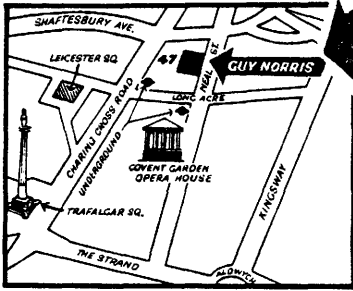

TAKE YOUR VOUCHER HERE

GUY NORRIS 1979 INTRODUCTION DISCOUNT VOUCHER

This voucher is valid when presented to our Neal Street store up to 28/2/79 and will entitle you to an additional cash discount in addition to your normal discount.

Purchases between: £5-£10 30p discount
£10-£20 55p discount
£20 & over £1.10 discount

GRAMOPHONE