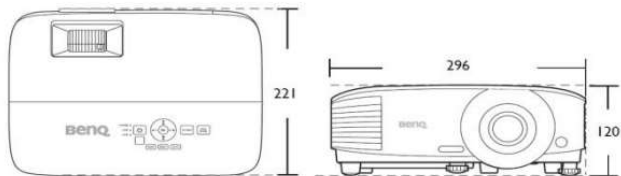

Installation

Ceiling/Wall mount installation diagram

Dimensions

296 mm (W) x 120 mm (H) x 221 mm (D)