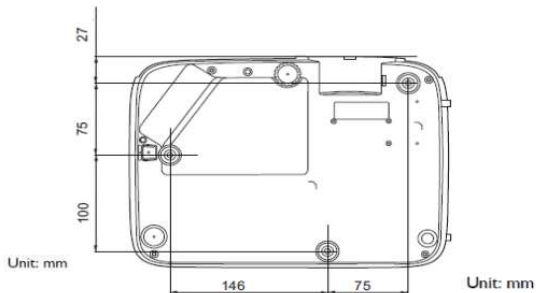

Installation

Ceiling/Wall mount installation diagram

Dimensions

296 mm (W) x 120 mm (H) x 221 mm (D)

Ceiling/Wall mount screw: M4
(Max L = 25 mm; Min L = 20 mm)

Alekhon Infotech Solutions Pvt. Ltd.

A102, Rekhapark Building, Opp SMC Aquarium, Adajan-Hazira Road, Adajan, Surat -395009